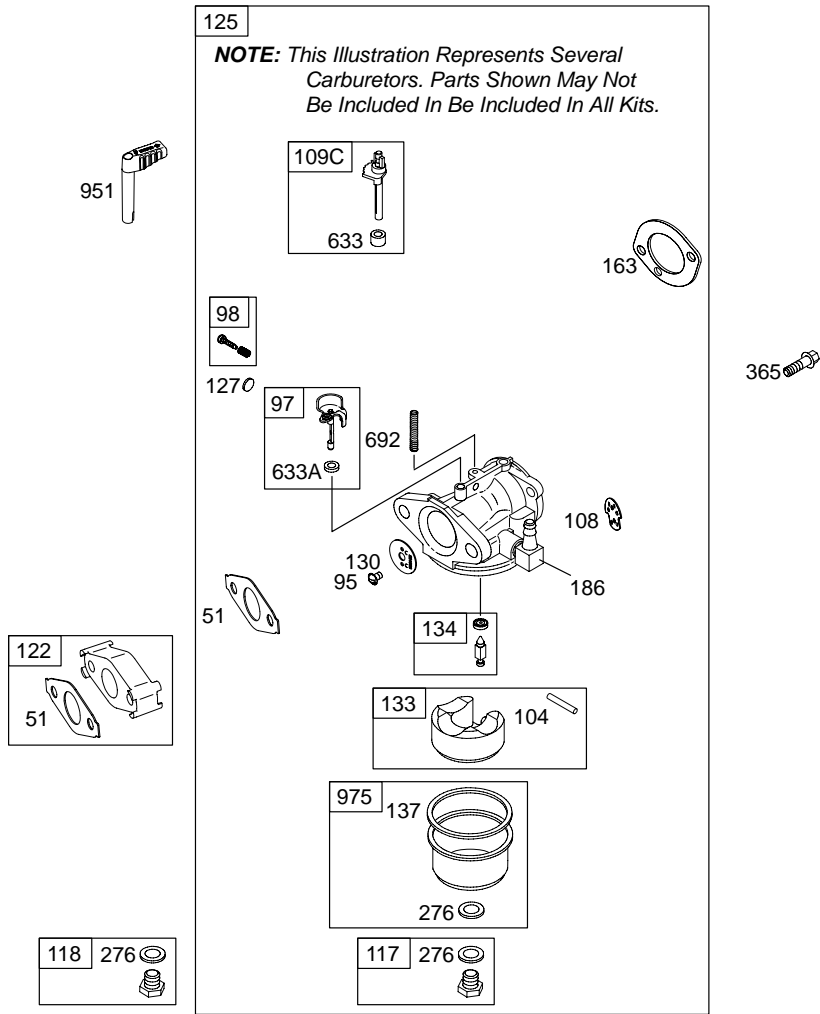

Illustrations cover a range of engines. Parts shown without corresponding text may not be used on your specific engine.
 3243-5 Assemblies include all parts shown in frames.

120200

REF. NO.	PART NO.	DESCRIPTION	REF. NO.	PART NO.	DESCRIPTION	REF. NO.	PART NO.	DESCRIPTION
1	699510	Cylinder Assembly	25	690021	Piston Assembly (Standard)	95	691636	Screw (Throttle Valve)
2	399269	Kit-Bushing/Seal (Magneto Side)			Note	97	690024	Shaft-Throttle
3	★299819	Seal-Oil (Magneto Side)			694168	98	398185	Kit-Idle Speed (Carburetor)
5	699486	Head-Cylinder			Assembly (.020" Oversize)	104	●691242	Pin-Float Hinge
7	★∅698210	Gasket-Cylinder Head	26	499631	Ring Set (Standard)	108	692567	Valve-Choke
11B	790632	Tube-Breather (Ultra Low Air Cleaner)			Note	109C	790624	Shaft-Choke
12	★699485	Gasket-Crankcase			692786	117	498978	Jet-Main (Standard)
13	699482	Screw (Cylinder Head)	27	691866	Lock-Piston Pin	118	498975	Jet-Main (High Altitude)
15	691686	Plug-Oil Drain (Square Head)	28	499423	Pin-Piston	121	696998	Kit-Carburetor Overhaul
15A	691682	Plug-Oil Drain (Flush)	29	690124	Rod-Connecting	122	★●693749	Spacer-Carburetor
16	699452	Crankshaft Used on Type No(s). 0354.	30	692562	Dipper-Connecting Rod	125	791077	Carburetor
		Note	32	691664	Screw (Connecting Rod)	127	●691739	Plug-Welch
		699449	32A	695759	Screw (Connecting Rod)	130	691181	Valve-Throttle
		Crankshaft Used on Type No(s). 0360, 0387.	33	499642	Valve-Exhaust	133	398187	Float-Carburetor
		699445	34	499641	Valve-Intake	134	●398188	Kit-Needle/Seat
		Crankshaft Used on Type No(s). 0417.	35	691304	Spring-Valve (Intake)	137	●●693981	Gasket-Float Bowl
18	699804	Cover-Crankcase Used on Type No(s). 0354, 0360.	36	691304	Spring-Valve (Exhaust)	146	690979	Key-Timing
		Note	37	699661	Guard-Flywheel	155	★698214	Plate-Cylinder Head
		699696	40	692194	Retainer-Valve	161A	790631	Base-Air Cleaner (Ultra Low Air Cleaner)
		Cover-Crankcase Used on Type No(s). 0387, 0417.	45	690977	Tappet-Valve	163	★●●696024	Gasket-Air Cleaner (Flat Panel Air Cleaner)
20	★692550	Seal-Oil (PTO Side)	46	693404	Camshaft	186	692317	Connector-Hose
21	281658	Cap-Oil Fill	51	★●●∅692555	Gasket-Intake (2 Required)	187	691050	Line-Fuel (Cut to Required Length)
22	699478	Screw (Crankcase Cover/Sump)	55	691422	Housing-Rewind Starter	187A	692601	Line-Fuel (Molded)
23	699488	Flywheel	58	693389	Rope-Starter (Cut to Required Length)	187B	693401	Line-Fuel (Molded)
24	222698	Key-Flywheel	59	490653	Grip-Insert	188	699479	Screw (Control Bracket)
			60	490652	Grip-Starter Rope (2 Piece)	190	699220	Screw (Fuel Tank)
			78	699205	Screw (Flywheel Guard)	192	694543	Adjustor-Rocker Arm