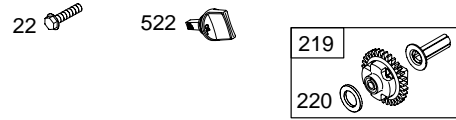

1019 LABEL KIT
1058 OWNER'S MANUAL
1330 REPAIR MANUAL