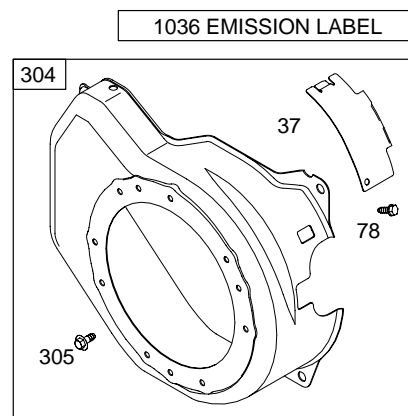

Illustrations cover a range of engines. Parts shown without corresponding text may not be used on your specific engine.
 3243-5 Assemblies include all parts shown in frames.

120200

REF. NO.	PART NO.	DESCRIPTION	REF. NO.	PART NO.	DESCRIPTION	REF. NO.	PART NO.	DESCRIPTION
1	699510	Cylinder Assembly	25	690021	Piston Assembly (Standard)	95	691636	Screw (Throttle Valve)
2	399269	Kit-Bushing/Seal (Magneto Side)			Note	97	690024	Shaft-Throttle
3	★299819	Seal-Oil (Magneto Side)			694168	98	398185	Kit-Idle Speed (Carburetor)
5	699486	Head-Cylinder			Assembly (.020" Oversize)	104	●691242	Pin-Float Hinge
7	★∅698210	Gasket-Cylinder Head	26	499631	Ring Set (Standard)	108	692567	Valve-Choke
11B	790632	Tube-Breather (Ultra Low Air Cleaner)			Note	109C	790624	Shaft-Choke
12	★699485	Gasket-Crankcase			692786	117	498978	Jet-Main (Standard)
13	699482	Screw (Cylinder Head)	27	691866	Lock-Piston Pin	118	498975	Jet-Main (High Altitude)
15	691686	Plug-Oil Drain (Square Head)	28	499423	Pin-Piston	121	696998	Kit-Carburetor Overhaul
15A	691682	Plug-Oil Drain (Flush)	29	690124	Rod-Connecting	122	★●693749	Spacer-Carburetor
16	699452	Crankshaft Used on Type No(s). 0354.	30	692562	Dipper-Connecting Rod	125	791077	Carburetor
		Note	32	691664	Screw (Connecting Rod)	127	●691739	Plug-Welch
		699449	32A	695759	Screw (Connecting Rod)	130	691181	Valve-Throttle
		Crankshaft Used on Type No(s). 0360, 0387.	33	499642	Valve-Exhaust	133	398187	Float-Carburetor
		699445	34	499641	Valve-Intake	134	●398188	Kit-Needle/Seat
		Crankshaft Used on Type No(s). 0417.	35	691304	Spring-Valve (Intake)	137	●●693981	Gasket-Float Bowl
18	699804	Cover-Crankcase Used on Type No(s). 0354, 0360.	36	691304	Spring-Valve (Exhaust)	146	690979	Key-Timing
		Note	37	699661	Guard-Flywheel	155	★698214	Plate-Cylinder Head
		699696	40	692194	Retainer-Valve	161A	790631	Base-Air Cleaner (Ultra Low Air Cleaner)
		Cover-Crankcase Used on Type No(s). 0387, 0417.	45	690977	Tappet-Valve	163	★●●696024	Gasket-Air Cleaner (Flat Panel Air Cleaner)
20	★692550	Seal-Oil (PTO Side)	46	693404	Camshaft	186	692317	Connector-Hose
21	281658	Cap-Oil Fill	51	★●●∅692555	Gasket-Intake (2 Required)	187	691050	Line-Fuel (Cut to Required Length)
22	699478	Screw (Crankcase Cover/Sump)	55	691422	Housing-Rewind Starter	187A	692601	Line-Fuel (Molded)
23	699488	Flywheel	58	693389	Rope-Starter (Cut to Required Length)	187B	693401	Line-Fuel (Molded)
24	222698	Key-Flywheel	59	490653	Grip-Insert	188	699479	Screw (Control Bracket)
			60	490652	Grip-Starter Rope (2 Piece)	190	699220	Screw (Fuel Tank)
			78	699205	Screw (Flywheel Guard)	192	694543	Adjustor-Rocker Arm