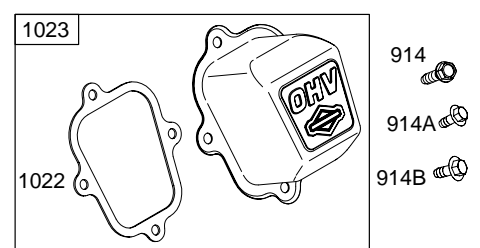

Illustrations cover a range of engines. Parts shown without corresponding text may not be used on your specific engine.
3243-3 Assemblies include all parts shown in frames. 10/20/2004