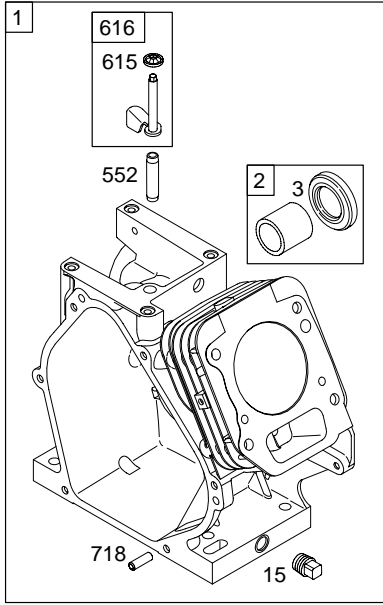

1019 LABEL KIT
1058 OWNER'S MANUAL
1330 REPAIR MANUAL