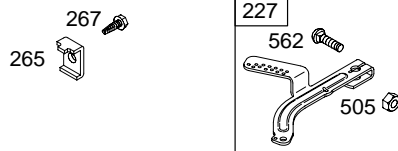

120200

Illustrated Parts List

Model Series

120200

TYPE NUMBERS
0354 through 0417.

TABLE OF CONTENTS

Air Cleaner	5
Blower Housing	5
Camshaft	2
Carburetor	4
Controls	5
Crankcase Cover	2
Crankshaft	2
Cylinder	2
Cylinder Head	3
Exhaust System	5
Flywheel	5
Fuel Supply	4
Governor Spring	5
Ignition	5
Kits/Gaskets – Carburetor	4
Kits/Gaskets – Engine	2
Kits/Gaskets – Valve	3
Lubrication	5
Piston Group	2
Rewind Starter	5

1019 LABEL KIT
 1058 OWNER'S MANUAL
 1330 REPAIR MANUAL

Illustrations cover a range of engines. Parts shown without corresponding text may not be used on your specific engine.
 3243-3 Assemblies include all parts shown in frames. 10/20/2004