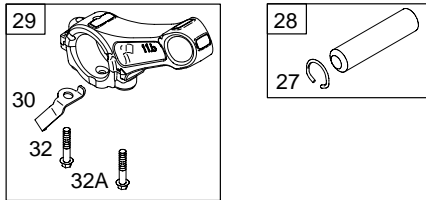

1019 LABEL KIT
1058 OWNER'S MANUAL
1330 REPAIR MANUAL