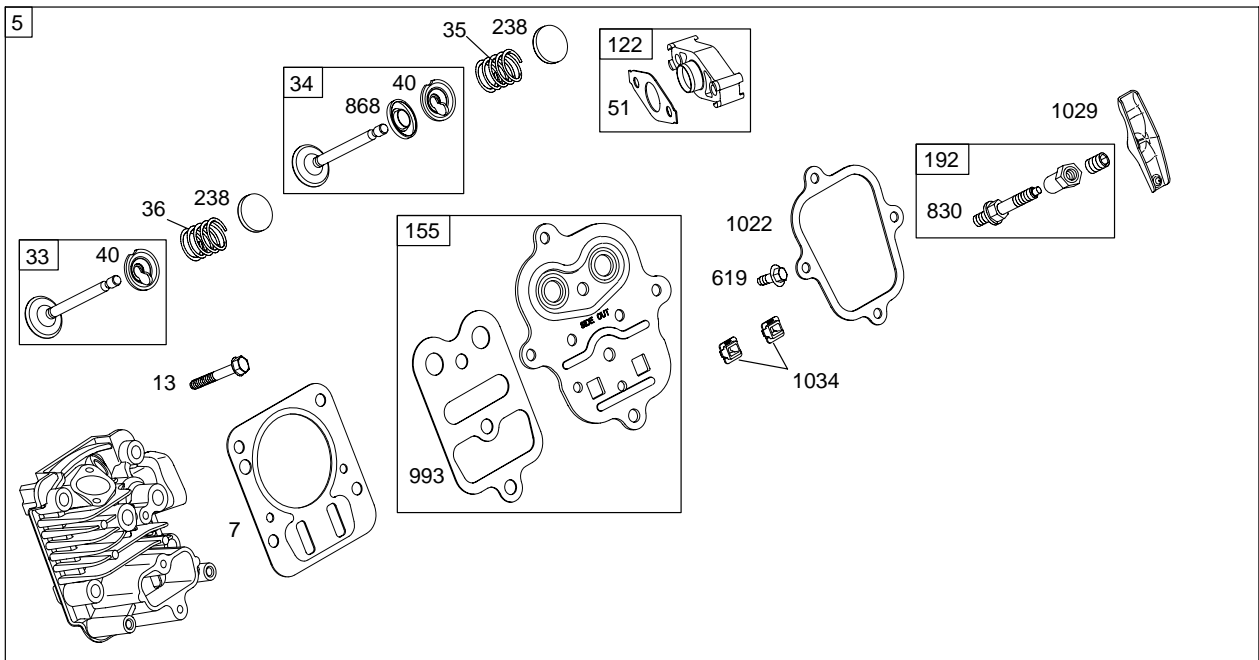

Illustrations cover a range of engines. Parts shown without corresponding text may not be used on your specific engine.
3243-3 Assemblies include all parts shown in frames. 10/20/2004