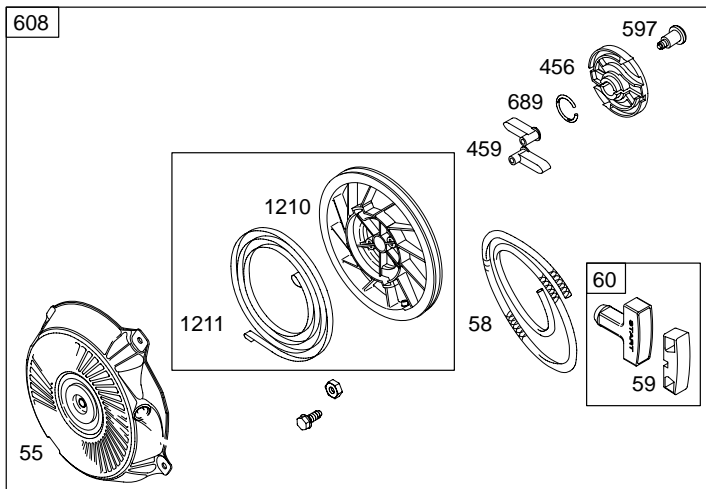

Illustrations cover a range of engines. Parts shown without corresponding text may not be used on your specific engine.
3243-5 Assemblies include all parts shown in frames.

120200

REF. NO.	PART NO.	DESCRIPTION	REF. NO.	PART NO.	DESCRIPTION	REF. NO.	PART NO.	DESCRIPTION
1	699510	Cylinder Assembly	25	690021	Piston Assembly (Standard)	95	691636	Screw (Throttle Valve)
2	399269	Kit-Bushing/Seal (Magneto Side)			Note	97	690024	Shaft-Throttle
3	★299819	Seal-Oil (Magneto Side)			694168	98	398185	Kit-Idle Speed (Carburetor)
5	699486	Head-Cylinder			Assembly (.020" Oversize)	104	●691242	Pin-Float Hinge
7	★∅698210	Gasket-Cylinder Head	26	499631	Ring Set (Standard)	108	692567	Valve-Choke
11B	790632	Tube-Breather (Ultra Low Air Cleaner)			Note	109C	790624	Shaft-Choke
12	★699485	Gasket-Crankcase			692786	117	498978	Jet-Main (Standard)
13	699482	Screw (Cylinder Head)	27	691866	Lock-Piston Pin	118	498975	Jet-Main (High Altitude)
15	691686	Plug-Oil Drain (Square Head)	28	499423	Pin-Piston	121	696998	Kit-Carburetor Overhaul
15A	691682	Plug-Oil Drain (Flush)	29	690124	Rod-Connecting	122	★●693749	Spacer-Carburetor
16	699452	Crankshaft Used on Type No(s). 0354.	30	692562	Dipper-Connecting Rod	125	791077	Carburetor
		Note	32	691664	Screw (Connecting Rod)	127	●691739	Plug-Welch
		699449	32A	695759	Screw (Connecting Rod)	130	691181	Valve-Throttle
		Crankshaft Used on Type No(s). 0360, 0387.	33	499642	Valve-Exhaust	133	398187	Float-Carburetor
		699445	34	499641	Valve-Intake	134	●398188	Kit-Needle/Seat
		Crankshaft Used on Type No(s). 0417.	35	691304	Spring-Valve (Intake)	137	●●693981	Gasket-Float Bowl
18	699804	Cover-Crankcase Used on Type No(s). 0354, 0360.	36	691304	Spring-Valve (Exhaust)	146	690979	Key-Timing
		Note	37	699661	Guard-Flywheel	155	★698214	Plate-Cylinder Head
		699696	40	692194	Retainer-Valve	161A	790631	Base-Air Cleaner (Ultra Low Air Cleaner)
		Cover-Crankcase Used on Type No(s). 0387, 0417.	45	690977	Tappet-Valve	163	★●●696024	Gasket-Air Cleaner (Flat Panel Air Cleaner)
20	★692550	Seal-Oil (PTO Side)	46	693404	Camshaft	186	692317	Connector-Hose
21	281658	Cap-Oil Fill	51	★●●∅692555	Gasket-Intake (2 Required)	187	691050	Line-Fuel (Cut to Required Length)
22	699478	Screw (Crankcase Cover/Sump)	55	691422	Housing-Rewind Starter	187A	692601	Line-Fuel (Molded)
23	699488	Flywheel	58	693389	Rope-Starter (Cut to Required Length)	187B	693401	Line-Fuel (Molded)
24	222698	Key-Flywheel	59	490653	Grip-Insert	188	699479	Screw (Control Bracket)
			60	490652	Grip-Starter Rope (2 Piece)	190	699220	Screw (Fuel Tank)
			78	699205	Screw (Flywheel Guard)	192	694543	Adjustor-Rocker Arm

★ Included in Engine Gasket Set-Ref. No.358.

● Included in Carburetor Overhaul Kit-Ref. No. 121.

◆ Included in Carburetor Gasket Set-Ref. No. 977.

∅ Included in Valve Gasket Set-Ref. No 1095.

Illustrations cover a range of engines. Parts shown without corresponding text may not be used on your specific engine.