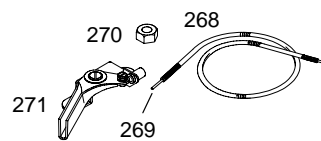

Illustrations cover a range of engines. Parts shown without corresponding text may not be used on your specific engine.
3243-5 Assemblies include all parts shown in frames.

120200

REF. NO.	PART NO.	DESCRIPTION	REF. NO.	PART NO.	DESCRIPTION	REF. NO.	PART NO.	DESCRIPTION
1	699510	Cylinder Assembly	25	690021	Piston Assembly (Standard)	95	691636	Screw (Throttle Valve)
2	399269	Kit-Bushing/Seal (Magneto Side)			Note	97	690024	Shaft-Throttle
3	★299819	Seal-Oil (Magneto Side)			694168	98	398185	Kit-Idle Speed (Carburetor)
5	699486	Head-Cylinder			Assembly (.020" Oversize)	104	●691242	Pin-Float Hinge
7	★∅698210	Gasket-Cylinder Head	26	499631	Ring Set (Standard)	108	692567	Valve-Choke
11B	790632	Tube-Breather (Ultra Low Air Cleaner)			Note	109C	790624	Shaft-Choke
12	★699485	Gasket-Crankcase			692786	117	498978	Jet-Main (Standard)
13	699482	Screw (Cylinder Head)	27	691866	Lock-Piston Pin	118	498975	Jet-Main (High Altitude)
15	691686	Plug-Oil Drain (Square Head)	28	499423	Pin-Piston	121	696998	Kit-Carburetor Overhaul
15A	691682	Plug-Oil Drain (Flush)	29	690124	Rod-Connecting	122	★●693749	Spacer-Carburetor
16	699452	Crankshaft Used on Type No(s). 0354.	30	692562	Dipper-Connecting Rod	125	791077	Carburetor
		Note	32	691664	Screw (Connecting Rod)	127	●691739	Plug-Welch
		699449	32A	695759	Screw (Connecting Rod)	130	691181	Valve-Throttle
		Crankshaft Used on Type No(s). 0360, 0387.	33	499642	Valve-Exhaust	133	398187	Float-Carburetor
		699445	34	499641	Valve-Intake	134	●398188	Kit-Needle/Seat
		Crankshaft Used on Type No(s). 0417.	35	691304	Spring-Valve (Intake)	137	●●693981	Gasket-Float Bowl
18	699804	Cover-Crankcase Used on Type No(s). 0354, 0360.	36	691304	Spring-Valve (Exhaust)	146	690979	Key-Timing
		Note	37	699661	Guard-Flywheel	155	★698214	Plate-Cylinder Head
		699696	40	692194	Retainer-Valve	161A	790631	Base-Air Cleaner (Ultra Low Air Cleaner)
		Cover-Crankcase Used on Type No(s). 0387, 0417.	45	690977	Tappet-Valve	163	★●●696024	Gasket-Air Cleaner (Flat Panel Air Cleaner)
20	★692550	Seal-Oil (PTO Side)	46	693404	Camshaft	186	692317	Connector-Hose
21	281658	Cap-Oil Fill	51	★●●∅692555	Gasket-Intake (2 Required)	187	691050	Line-Fuel (Cut to Required Length)
22	699478	Screw (Crankcase Cover/Sump)	55	691422	Housing-Rewind Starter	187A	692601	Line-Fuel (Molded)
23	699488	Flywheel	58	693389	Rope-Starter (Cut to Required Length)	187B	693401	Line-Fuel (Molded)
24	222698	Key-Flywheel	59	490653	Grip-Insert	188	699479	Screw (Control Bracket)
			60	490652	Grip-Starter Rope (2 Piece)	190	699220	Screw (Fuel Tank)
			78	699205	Screw (Flywheel Guard)	192	694543	Adjustor-Rocker Arm

★ Included in Engine Gasket Set-Ref. No.358.

● Included in Carburetor Overhaul Kit-Ref. No. 121.

◆ Included in Carburetor Gasket Set-Ref. No. 977.

∅ Included in Valve Gasket Set-Ref. No 1095.

Illustrations cover a range of engines. Parts shown without corresponding text may not be used on your specific engine.