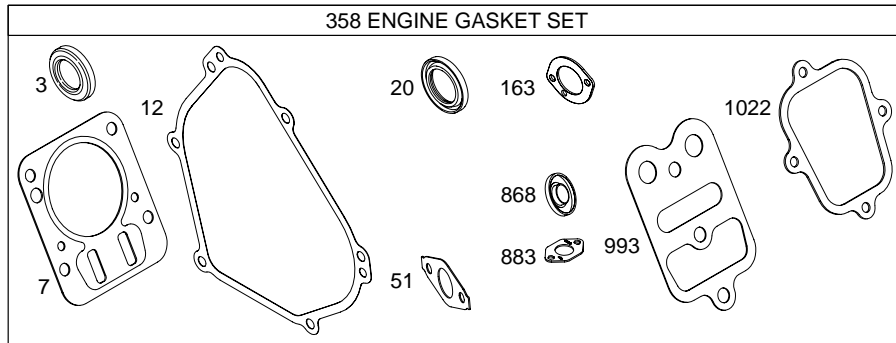

1019 LABEL KIT
1058 OWNER'S MANUAL
1330 REPAIR MANUAL