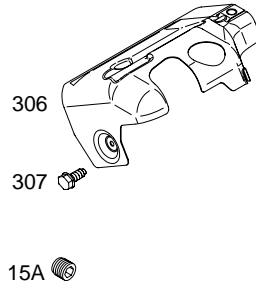

1019 LABEL KIT
1058 OWNER'S MANUAL
1330 REPAIR MANUAL