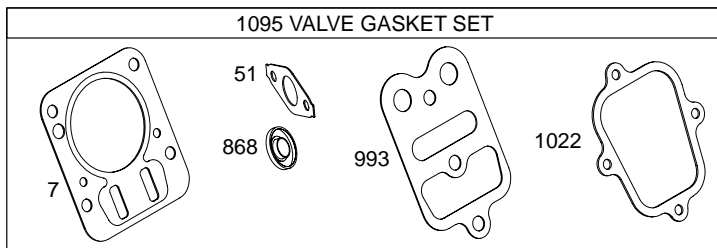

Illustrations cover a range of engines. Parts shown without corresponding text may not be used on your specific engine.
3243-3 Assemblies include all parts shown in frames. 10/20/2004