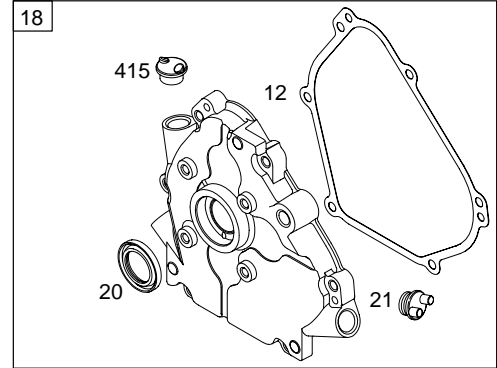

1019 LABEL KIT
1058 OWNER'S MANUAL
1330 REPAIR MANUAL