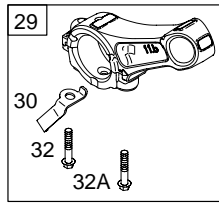

120300

1019 LABEL KIT

1058 OWNER'S MANUAL

1330 REPAIR MANUAL

Illustrations cover a range of engines. Parts shown without corresponding text may not be used on your specific engine.
5640-2 Assemblies include all parts shown in frames. 10/14/2004