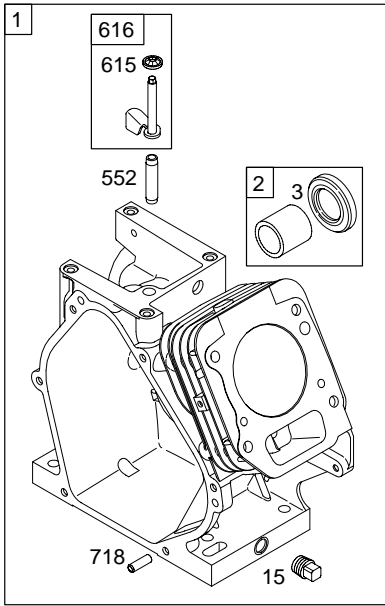

120300

1019 LABEL KIT

1058 OWNER'S MANUAL

1330 REPAIR MANUAL

Illustrations cover a range of engines. Parts shown without corresponding text may not be used on your specific engine.
5640-2 Assemblies include all parts shown in frames. 10/14/2004