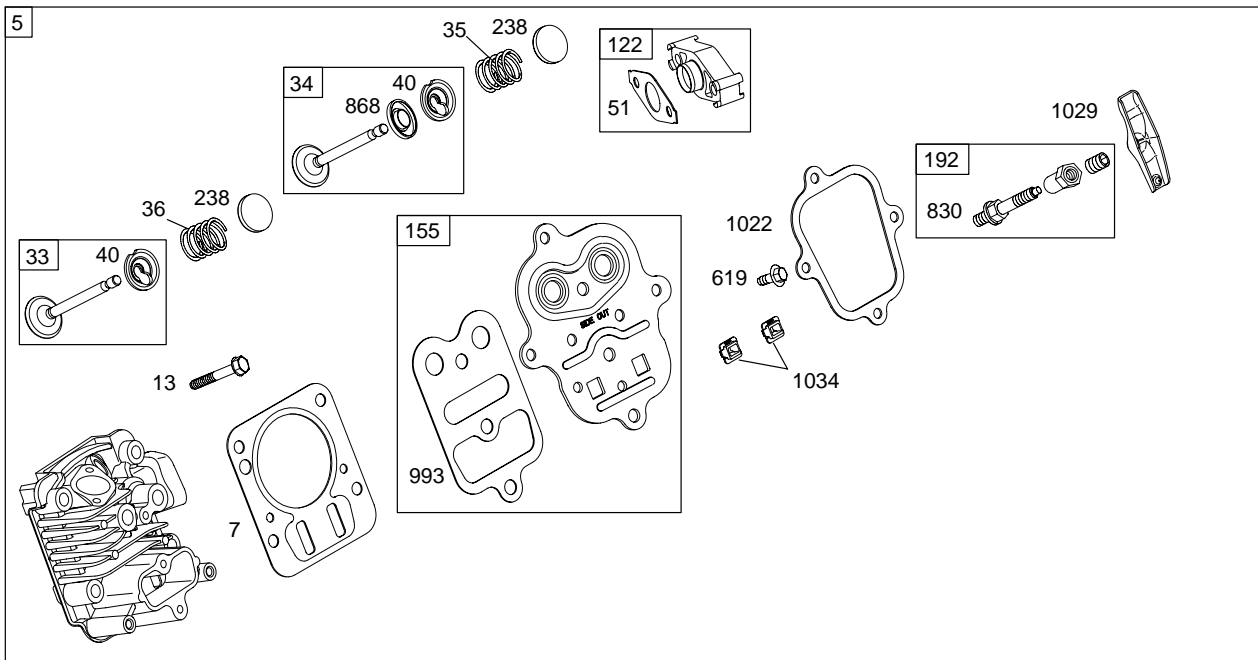

Illustrated Parts List

Model Series

120300

TYPE NUMBERS
0036 through 0335.

TABLE OF CONTENTS

Air Cleaner	6
Blower Housing	7
Camshaft	2
Carburetor	4
Controls	5
Crankcase Cover	2
Crankshaft	2
Cylinder	2
Cylinder Head	3
Electric Starter	5
Exhaust System	6
Flywheel	7
Fuel Supply	5
Gear Reduction	6
Governor Spring	5
Ignition	5
Kits/Gaskets – Carburetor	4
Kits/Gaskets – Engine	2
Kits/Gaskets – Valve	3
Lubrication	5
Piston Group	2
Rewind Starter	7

120300

1019 LABEL KIT

1058 OWNER'S MANUAL

1330 REPAIR MANUAL

Illustrations cover a range of engines. Parts shown without corresponding text may not be used on your specific engine.
5640-2 Assemblies include all parts shown in frames. 10/14/2004

Illustrations cover a range of engines. Parts shown without corresponding text may not be used on your specific engine.
 5640-3 Assemblies include all parts shown in frames. 10/14/2004

Illustrations cover a range of engines. Parts shown without corresponding text may not be used on your specific engine.
 5640-5 Assemblies include all parts shown in frames. 10/14/2004