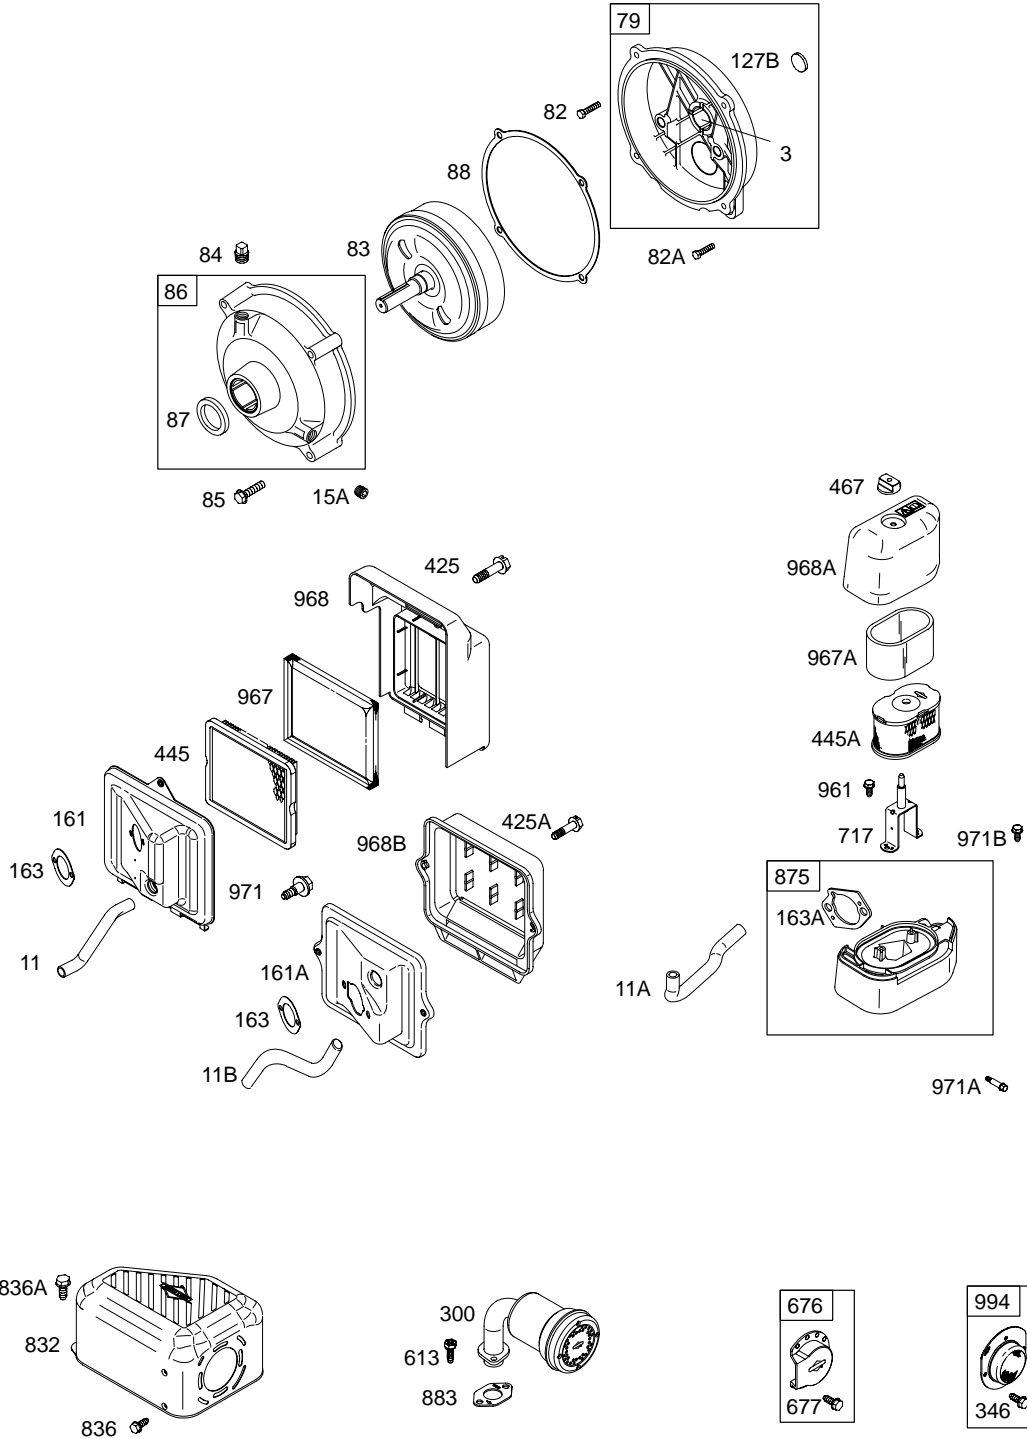

Illustrated Parts List

Model Series

120300

TYPE NUMBERS
0036 through 0335.

TABLE OF CONTENTS

Air Cleaner	6
Blower Housing	7
Camshaft	2
Carburetor	4
Controls	5
Crankcase Cover	2
Crankshaft	2
Cylinder	2
Cylinder Head	3
Electric Starter	5
Exhaust System	6
Flywheel	7
Fuel Supply	5
Gear Reduction	6
Governor Spring	5
Ignition	5
Kits/Gaskets – Carburetor	4
Kits/Gaskets – Engine	2
Kits/Gaskets – Valve	3
Lubrication	5
Piston Group	2
Rewind Starter	7

120300

1019 LABEL KIT

1058 OWNER'S MANUAL

1330 REPAIR MANUAL

Illustrations cover a range of engines. Parts shown without corresponding text may not be used on your specific engine.
5640-2 Assemblies include all parts shown in frames. 10/14/2004

Illustrations cover a range of engines. Parts shown without corresponding text may not be used on your specific engine.
 5640-3 Assemblies include all parts shown in frames. 10/14/2004

Illustrations cover a range of engines. Parts shown without corresponding text may not be used on your specific engine.
 5640-5 Assemblies include all parts shown in frames. 10/14/2004