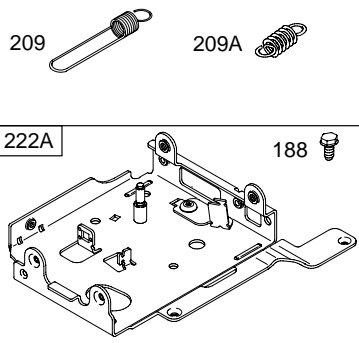

Illustrated Parts List

Model Series

120300

TYPE NUMBERS
0036 through 0335.

TABLE OF CONTENTS

Air Cleaner	6
Blower Housing	7
Camshaft	2
Carburetor	4
Controls	5
Crankcase Cover	2
Crankshaft	2
Cylinder	2
Cylinder Head	3
Electric Starter	5
Exhaust System	6
Flywheel	7
Fuel Supply	5
Gear Reduction	6
Governor Spring	5
Ignition	5
Kits/Gaskets – Carburetor	4
Kits/Gaskets – Engine	2
Kits/Gaskets – Valve	3
Lubrication	5
Piston Group	2
Rewind Starter	7

120300

1019 LABEL KIT

1058 OWNER'S MANUAL

1330 REPAIR MANUAL

Illustrations cover a range of engines. Parts shown without corresponding text may not be used on your specific engine.
5640-2 Assemblies include all parts shown in frames. 10/14/2004

Illustrations cover a range of engines. Parts shown without corresponding text may not be used on your specific engine.
 5640-3 Assemblies include all parts shown in frames. 10/14/2004

Illustrations cover a range of engines. Parts shown without corresponding text may not be used on your specific engine.
 5640-5 Assemblies include all parts shown in frames. 10/14/2004