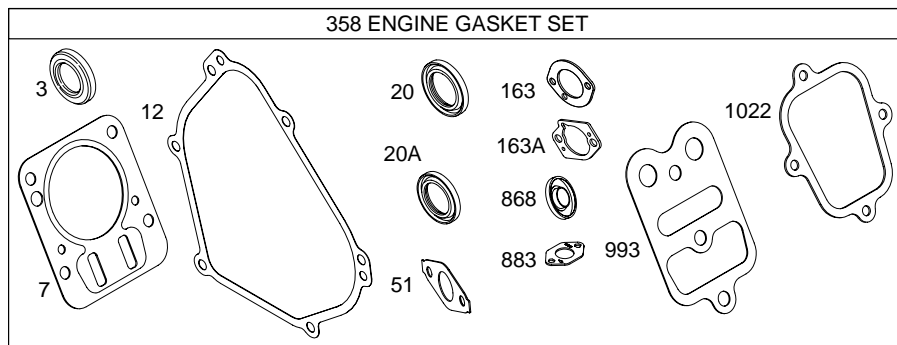

120300

1019 LABEL KIT

1058 OWNER'S MANUAL

1330 REPAIR MANUAL

Illustrations cover a range of engines. Parts shown without corresponding text may not be used on your specific engine.
5640-2 Assemblies include all parts shown in frames. 10/14/2004