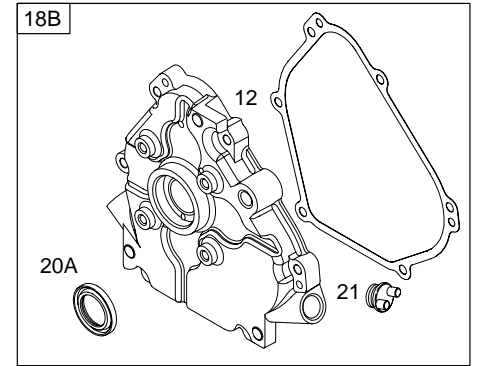

Illustrated Parts List

Model Series

120300

TYPE NUMBERS
0036 through 0335.

TABLE OF CONTENTS

Air Cleaner	6
Blower Housing	7
Camshaft	2
Carburetor	4
Controls	5
Crankcase Cover	2
Crankshaft	2
Cylinder	2
Cylinder Head	3
Electric Starter	5
Exhaust System	6
Flywheel	7
Fuel Supply	5
Gear Reduction	6
Governor Spring	5
Ignition	5
Kits/Gaskets – Carburetor	4
Kits/Gaskets – Engine	2
Kits/Gaskets – Valve	3
Lubrication	5
Piston Group	2
Rewind Starter	7

120300

1019 LABEL KIT

1058 OWNER'S MANUAL

1330 REPAIR MANUAL

Illustrations cover a range of engines. Parts shown without corresponding text may not be used on your specific engine.
5640-2 Assemblies include all parts shown in frames. 10/14/2004