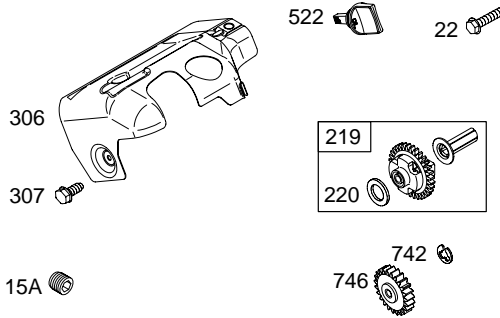

Illustrated Parts List

Model Series

120300

TYPE NUMBERS
0036 through 0335.

TABLE OF CONTENTS

Air Cleaner	6
Blower Housing	7
Camshaft	2
Carburetor	4
Controls	5
Crankcase Cover	2
Crankshaft	2
Cylinder	2
Cylinder Head	3
Electric Starter	5
Exhaust System	6
Flywheel	7
Fuel Supply	5
Gear Reduction	6
Governor Spring	5
Ignition	5
Kits/Gaskets – Carburetor	4
Kits/Gaskets – Engine	2
Kits/Gaskets – Valve	3
Lubrication	5
Piston Group	2
Rewind Starter	7

120300

1019 LABEL KIT

1058 OWNER'S MANUAL

1330 REPAIR MANUAL

Illustrations cover a range of engines. Parts shown without corresponding text may not be used on your specific engine.
5640-2 Assemblies include all parts shown in frames. 10/14/2004