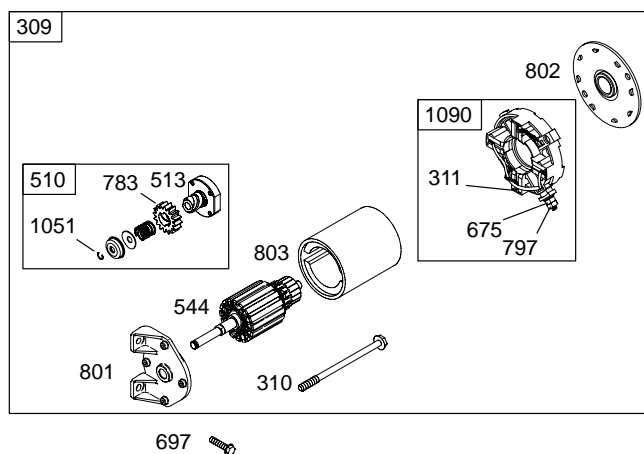

Illustrated Parts List

Model Series

120300

TYPE NUMBERS
0036 through 0335.

TABLE OF CONTENTS

Air Cleaner	6
Blower Housing	7
Camshaft	2
Carburetor	4
Controls	5
Crankcase Cover	2
Crankshaft	2
Cylinder	2
Cylinder Head	3
Electric Starter	5
Exhaust System	6
Flywheel	7
Fuel Supply	5
Gear Reduction	6
Governor Spring	5
Ignition	5
Kits/Gaskets – Carburetor	4
Kits/Gaskets – Engine	2
Kits/Gaskets – Valve	3
Lubrication	5
Piston Group	2
Rewind Starter	7

120300

1019 LABEL KIT

1058 OWNER'S MANUAL

1330 REPAIR MANUAL

Illustrations cover a range of engines. Parts shown without corresponding text may not be used on your specific engine.
5640-2 Assemblies include all parts shown in frames. 10/14/2004

Illustrations cover a range of engines. Parts shown without corresponding text may not be used on your specific engine.
 5640-3 Assemblies include all parts shown in frames. 10/14/2004

Illustrations cover a range of engines. Parts shown without corresponding text may not be used on your specific engine.
 5640-5 Assemblies include all parts shown in frames. 10/14/2004