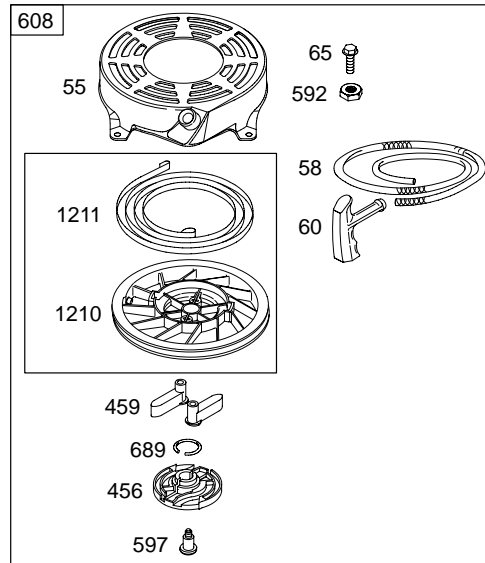

120H00

REF. NO.	PART NO.	DESCRIPTION	REF. NO.	PART NO.	DESCRIPTION	REF. NO.	PART NO.	DESCRIPTION
1	697322	Cylinder Assembly	25	790359	Piston Assembly (Standard) (Used After Code Date 04031400).	32	691664	Screw (Connecting Rod)
2	399269	Kit-Bushing/Seal (Magneto Side)				32A	695759	Screw (Connecting Rod)
3	★299819	Seal-Oil (Magneto Side)				33	262651	Valve-Exhaust
4	493279	Sump-Engine				34	262652	Valve-Intake
5	691160	Head-Cylinder				35	691270	Spring-Valve (Intake)
7	★Ø692249	Gasket-Cylinder Head				36	691270	Spring-Valve (Exhaust)
8	695250	Breather Assembly				37	694086	Guard-Flywheel
9	★Ø272481	Gasket-Breather				40	692194	Retainer-Valve
10	691125	Screw (Breather Assembly)				43	691997	Slinger-Governor/Oil
11	691781	Tube-Breather				45	690548	Tappet-Valve
12	★692232	Gasket-Crankcase				46	691449	Camshaft
13	690912	Screw (Cylinder Head)				50	497465	Manifold-Intake
15	691680	Plug-Oil Drain (Square Socket)				51	★272199	Gasket-Intake
16	691451	Crankshaft				54	691650	Screw (Intake Manifold)
		Note	26	790360	Ring Set (Standard) (Used After Code Date 04031400).	55	691421	Housing-Rewind Starter
		691452 Crankshaft Used on Type No(s). 0108, 0109, 0113.				58	697316	Rope-Starter (Cut To Required Length)
		691455 Crankshaft Used on Type No(s). 0112.				60	281434	Grip-Starter Rope
20	★399781	Seal-Oil (PTO Side)				65	690837	Screw (Rewind Starter)
22	691092	Screw (Crankcase Cover/Sump)				73	691222	Screen-Rotating
23	692315	Flywheel (Rewind Start)				78	691108	Screw (Flywheel Guard)
23A	691992	Flywheel (Electric Start)				81	691740	Lock-Muffler Screw
24	222698	Key-Flywheel				95	691636	Screw (Throttle Valve)
			27	691866	Lock-Piston Pin	97	696565	Shaft-Throttle
			28	499423	Pin-Piston (Standard)	104	●691242	Pin-Float Hinge
			29	499424	Rod-Connecting (Standard)	117	494870	Jet-Main (Standard)
						118	497315	Jet-Main (High Altitude)