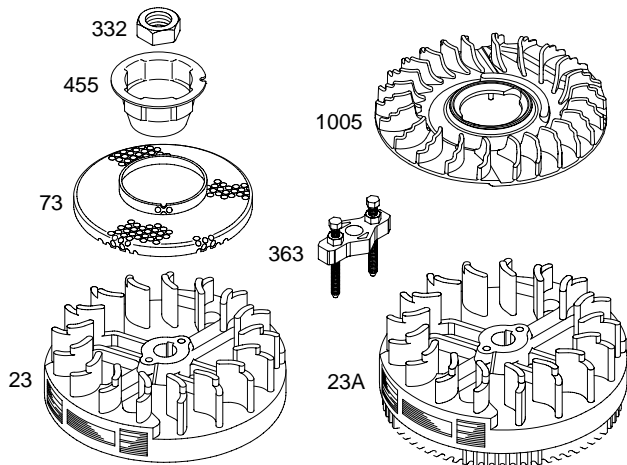

120H00

REF. NO.	PART NO.	DESCRIPTION	REF. NO.	PART NO.	DESCRIPTION	REF. NO.	PART NO.	DESCRIPTION
1	697322	Cylinder Assembly	25	790359	Piston Assembly (Standard) (Used After Code Date 04031400).	32	691664	Screw (Connecting Rod)
2	399269	Kit-Bushing/Seal (Magneto Side)				32A	695759	Screw (Connecting Rod)
3	★299819	Seal-Oil (Magneto Side)				33	262651	Valve-Exhaust
4	493279	Sump-Engine				34	262652	Valve-Intake
5	691160	Head-Cylinder				35	691270	Spring-Valve (Intake)
7	★Ø692249	Gasket-Cylinder Head				36	691270	Spring-Valve (Exhaust)
8	695250	Breather Assembly				37	694086	Guard-Flywheel
9	★Ø272481	Gasket-Breather				40	692194	Retainer-Valve
10	691125	Screw (Breather Assembly)				43	691997	Slinger-Governor/Oil
11	691781	Tube-Breather				45	690548	Tappet-Valve
12	★692232	Gasket-Crankcase				46	691449	Camshaft
13	690912	Screw (Cylinder Head)				50	497465	Manifold-Intake
15	691680	Plug-Oil Drain (Square Socket)				51	★272199	Gasket-Intake
16	691451	Crankshaft				54	691650	Screw (Intake Manifold)
		Note	26	790360	Ring Set (Standard) (Used After Code Date 04031400).	55	691421	Housing-Rewind Starter
		691452 Crankshaft Used on Type No(s). 0108, 0109, 0113.				58	697316	Rope-Starter (Cut To Required Length)
		691455 Crankshaft Used on Type No(s). 0112.				60	281434	Grip-Starter Rope
20	★399781	Seal-Oil (PTO Side)				65	690837	Screw (Rewind Starter)
22	691092	Screw (Crankcase Cover/Sump)				73	691222	Screen-Rotating
23	692315	Flywheel (Rewind Start)				78	691108	Screw (Flywheel Guard)
23A	691992	Flywheel (Electric Start)				81	691740	Lock-Muffler Screw
24	222698	Key-Flywheel				95	691636	Screw (Throttle Valve)
			27	691866	Lock-Piston Pin	97	696565	Shaft-Throttle
			28	499423	Pin-Piston (Standard)	104	●691242	Pin-Float Hinge
			29	499424	Rod-Connecting (Standard)	117	494870	Jet-Main (Standard)
						118	497315	Jet-Main (High Altitude)