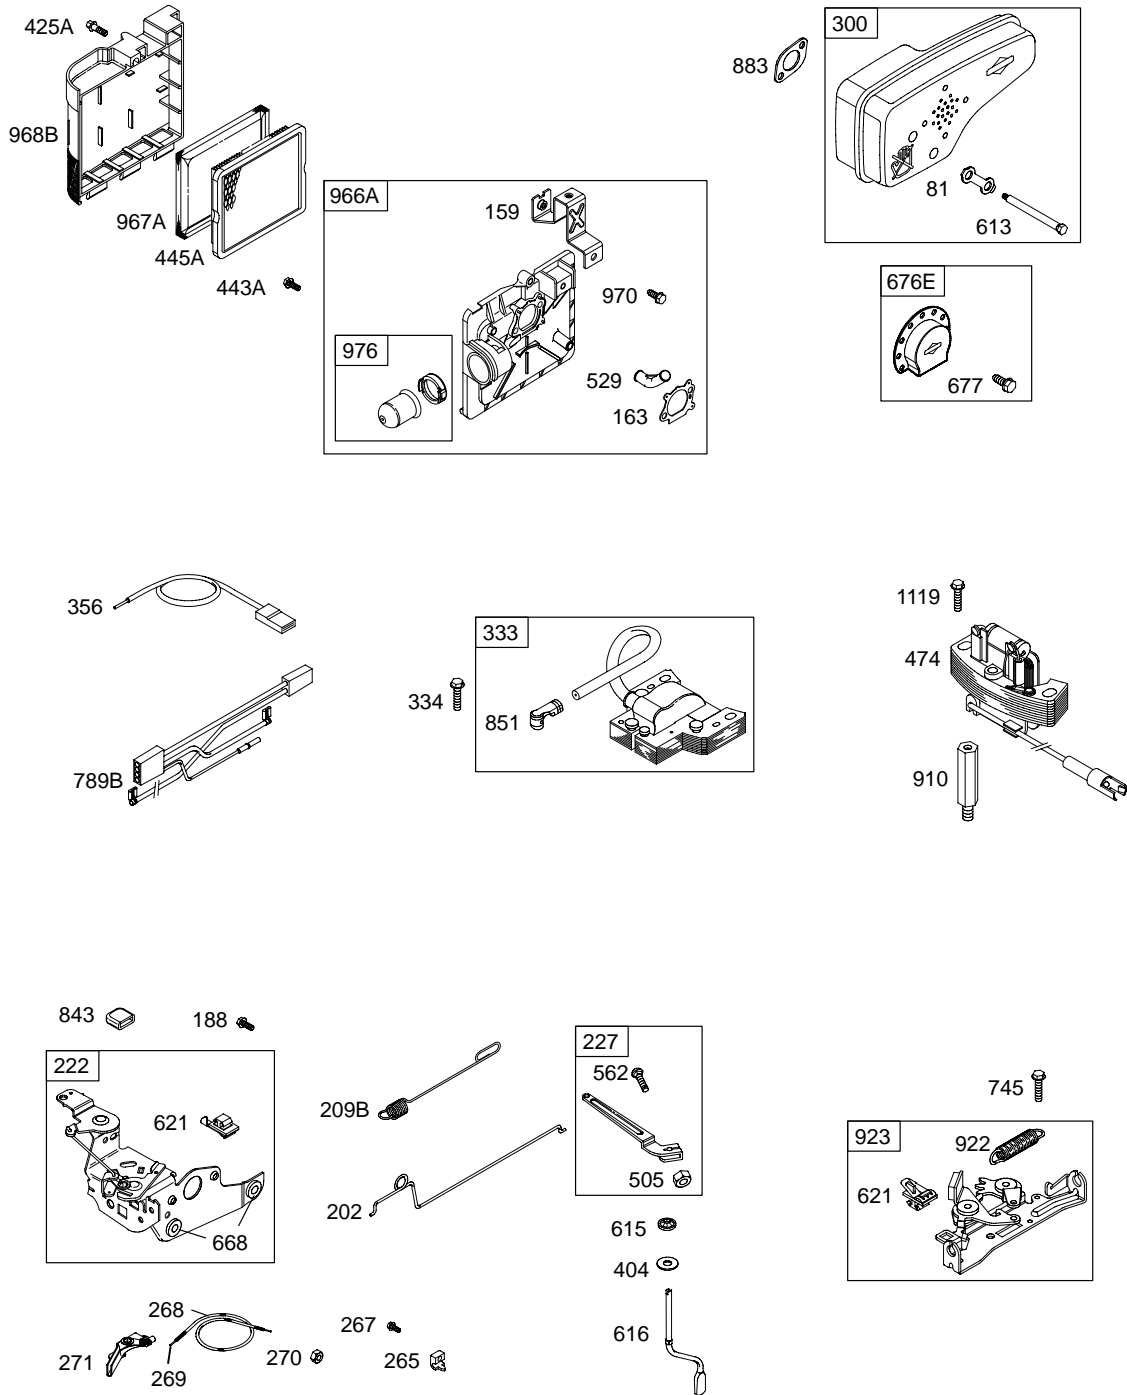

120H00

Illustrations cover a range of engines. Parts shown without corresponding text may not be used on your specific engine.
6678-4 Assemblies include all parts shown in frames. **09/29/2004**