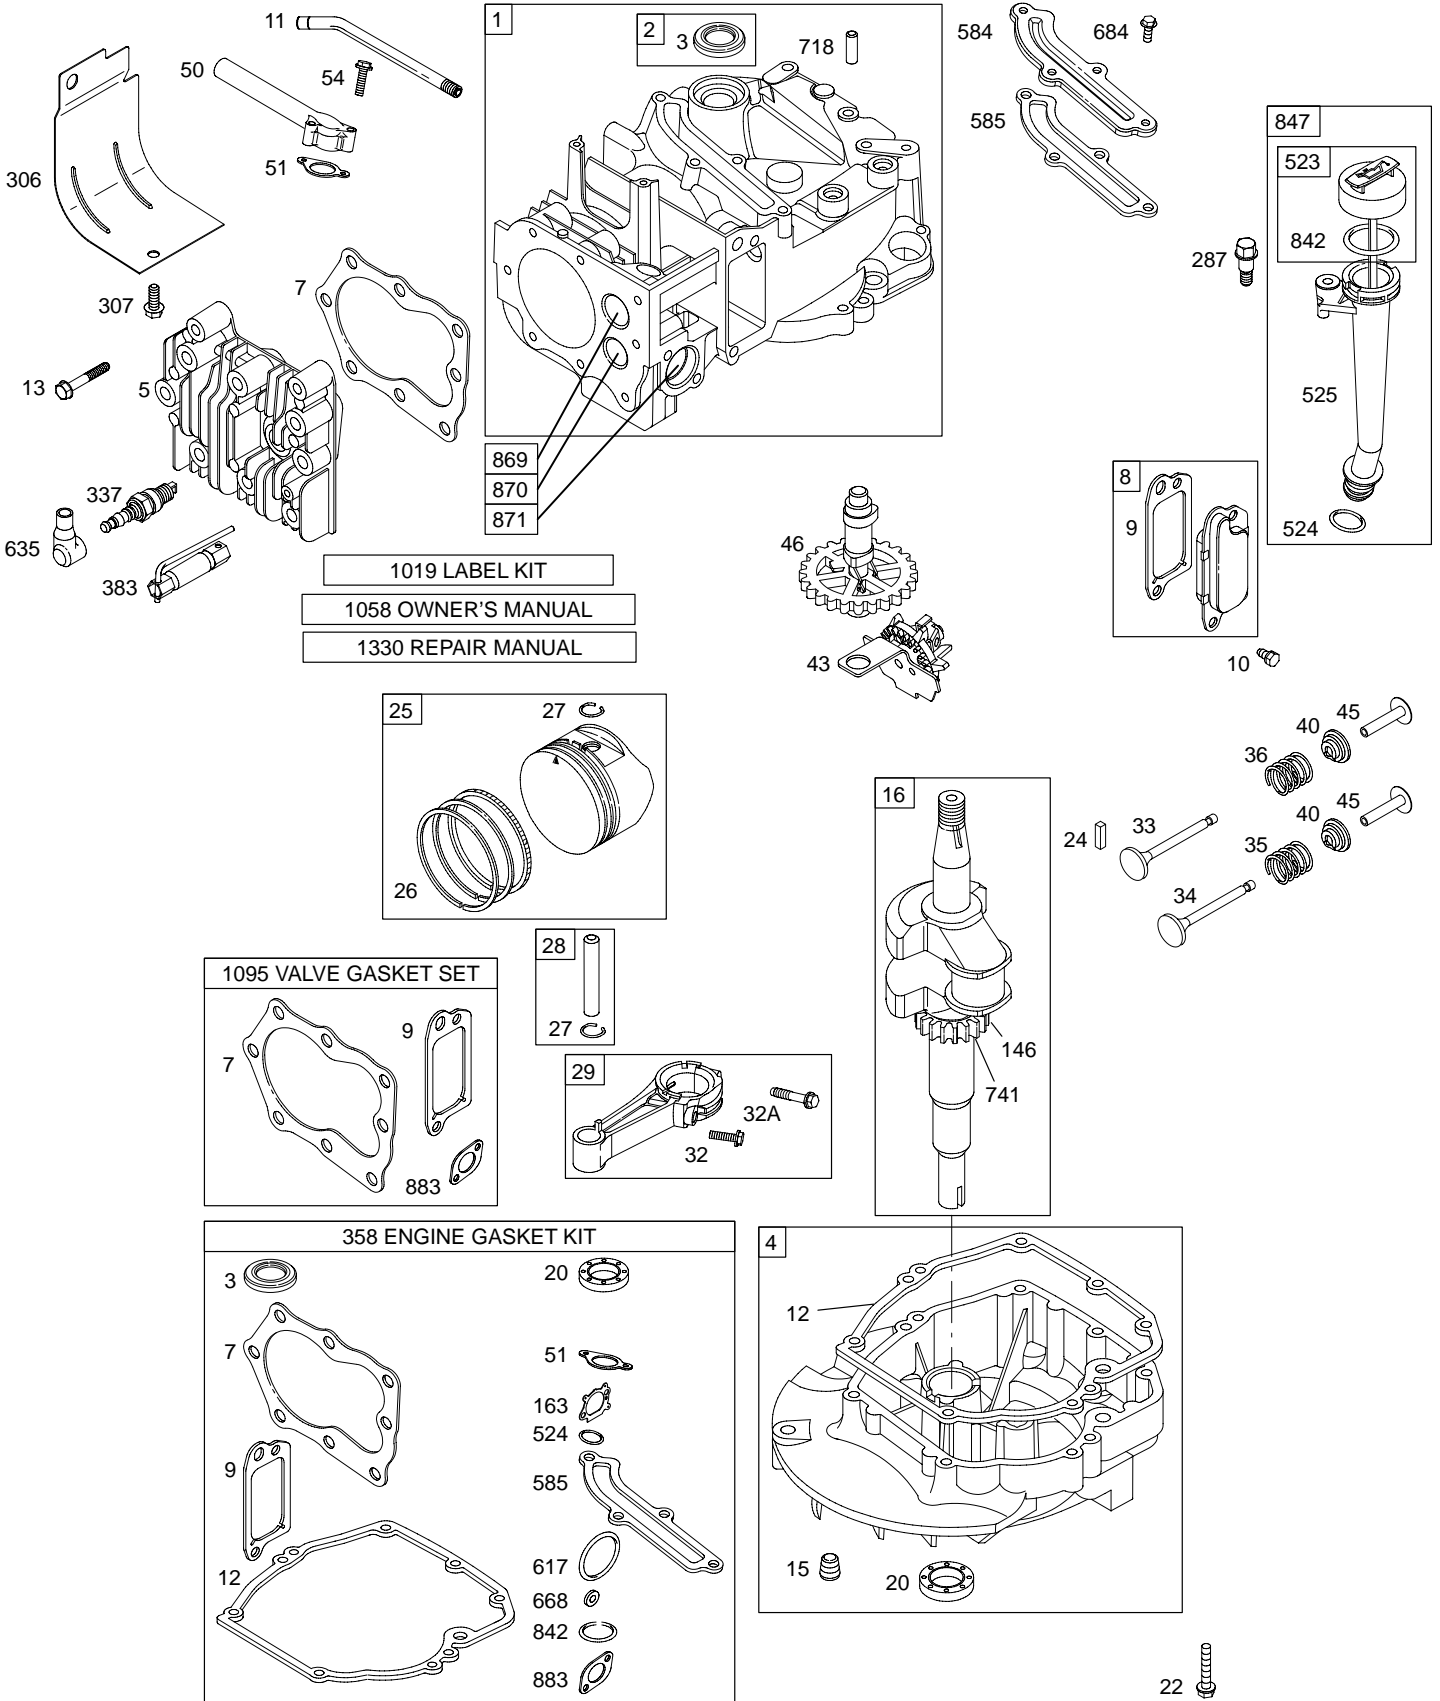

120H00

Illustrations cover a range of engines. Parts shown without corresponding text may not be used on your specific engine.
6678-2 Assemblies include all parts shown in frames. 09/29/2004