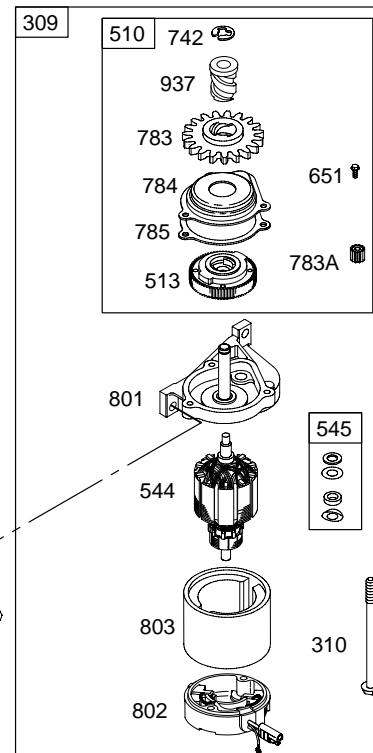

120H00

REF. NO.	PART NO.	DESCRIPTION	REF. NO.	PART NO.	DESCRIPTION	REF. NO.	PART NO.	DESCRIPTION
1	697322	Cylinder Assembly	25	790359	Piston Assembly (Standard) (Used After Code Date 04031400).	32	691664	Screw (Connecting Rod)
2	399269	Kit-Bushing/Seal (Magneto Side)				32A	695759	Screw (Connecting Rod)
3	★299819	Seal-Oil (Magneto Side)				33	262651	Valve-Exhaust
4	493279	Sump-Engine				34	262652	Valve-Intake
5	691160	Head-Cylinder				35	691270	Spring-Valve (Intake)
7	★Ø692249	Gasket-Cylinder Head				36	691270	Spring-Valve (Exhaust)
8	695250	Breather Assembly				37	694086	Guard-Flywheel
9	★Ø272481	Gasket-Breather				40	692194	Retainer-Valve
10	691125	Screw (Breather Assembly)				43	691997	Slinger-Governor/Oil
11	691781	Tube-Breather				45	690548	Tappet-Valve
12	★692232	Gasket-Crankcase				46	691449	Camshaft
13	690912	Screw (Cylinder Head)				50	497465	Manifold-Intake
15	691680	Plug-Oil Drain (Square Socket)				51	★272199	Gasket-Intake
16	691451	Crankshaft				54	691650	Screw (Intake Manifold)
		Note	26	790360	Ring Set (Standard) (Used After Code Date 04031400).	55	691421	Housing-Rewind Starter
		691452 Crankshaft Used on Type No(s). 0108, 0109, 0113.				58	697316	Rope-Starter (Cut To Required Length)
		691455 Crankshaft Used on Type No(s). 0112.				60	281434	Grip-Starter Rope
20	★399781	Seal-Oil (PTO Side)				65	690837	Screw (Rewind Starter)
22	691092	Screw (Crankcase Cover/Sump)				73	691222	Screen-Rotating
23	692315	Flywheel (Rewind Start)				78	691108	Screw (Flywheel Guard)
23A	691992	Flywheel (Electric Start)				81	691740	Lock-Muffler Screw
24	222698	Key-Flywheel				95	691636	Screw (Throttle Valve)
			27	691866	Lock-Piston Pin	97	696565	Shaft-Throttle
			28	499423	Pin-Piston (Standard)	104	●691242	Pin-Float Hinge
			29	499424	Rod-Connecting (Standard)	117	494870	Jet-Main (Standard)
						118	497315	Jet-Main (High Altitude)