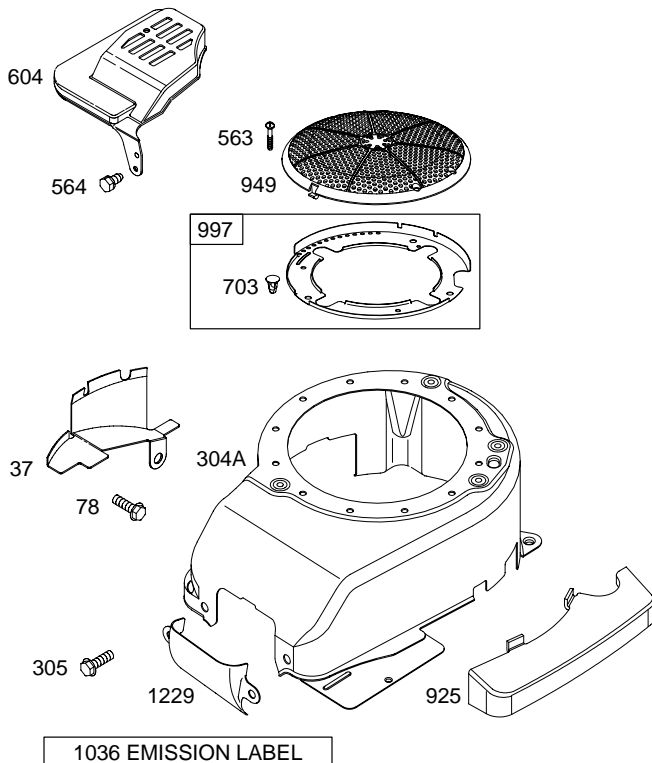

120H00

REF. NO.	PART NO.	DESCRIPTION	REF. NO.	PART NO.	DESCRIPTION	REF. NO.	PART NO.	DESCRIPTION
1	697322	Cylinder Assembly	25	790359	Piston Assembly (Standard) (Used After Code Date 04031400).	32	691664	Screw (Connecting Rod)
2	399269	Kit-Bushing/Seal (Magneto Side)				32A	695759	Screw (Connecting Rod)
3	★299819	Seal-Oil (Magneto Side)				33	262651	Valve-Exhaust
4	493279	Sump-Engine				34	262652	Valve-Intake
5	691160	Head-Cylinder				35	691270	Spring-Valve (Intake)
7	★Ø692249	Gasket-Cylinder Head				36	691270	Spring-Valve (Exhaust)
8	695250	Breather Assembly				37	694086	Guard-Flywheel
9	★Ø272481	Gasket-Breather				40	692194	Retainer-Valve
10	691125	Screw (Breather Assembly)				43	691997	Slinger-Governor/Oil
11	691781	Tube-Breather				45	690548	Tappet-Valve
12	★692232	Gasket-Crankcase				46	691449	Camshaft
13	690912	Screw (Cylinder Head)				50	497465	Manifold-Intake
15	691680	Plug-Oil Drain (Square Socket)				51	★272199	Gasket-Intake
16	691451	Crankshaft				54	691650	Screw (Intake Manifold)
		Note	26	790360	Ring Set (Standard) (Used After Code Date 04031400).	55	691421	Housing-Rewind Starter
		691452 Crankshaft Used on Type No(s). 0108, 0109, 0113.				58	697316	Rope-Starter (Cut To Required Length)
		691455 Crankshaft Used on Type No(s). 0112.				60	281434	Grip-Starter Rope
20	★399781	Seal-Oil (PTO Side)				65	690837	Screw (Rewind Starter)
22	691092	Screw (Crankcase Cover/Sump)				73	691222	Screen-Rotating
23	692315	Flywheel (Rewind Start)				78	691108	Screw (Flywheel Guard)
23A	691992	Flywheel (Electric Start)				81	691740	Lock-Muffler Screw
24	222698	Key-Flywheel				95	691636	Screw (Throttle Valve)
			27	691866	Lock-Piston Pin	97	696565	Shaft-Throttle
			28	499423	Pin-Piston (Standard)	104	●691242	Pin-Float Hinge
			29	499424	Rod-Connecting (Standard)	117	494870	Jet-Main (Standard)
						118	497315	Jet-Main (High Altitude)