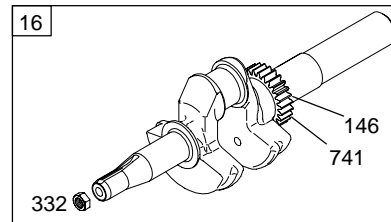

1019 LABEL KIT

1058 OWNER'S MANUAL

1330 REPAIR MANUAL

Illustrations cover a range of engines. Parts shown without corresponding text may not be used on your specific engine.
3247-2 Assemblies include all parts shown in frames. 12/12/2004