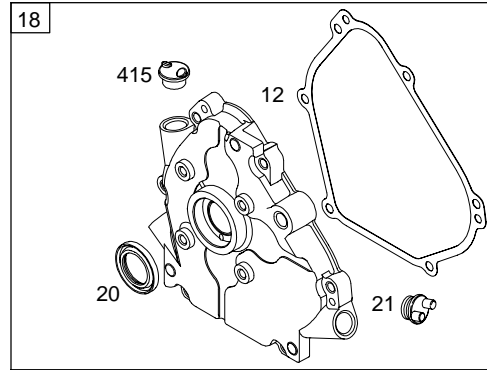

1019 LABEL KIT

1058 OWNER'S MANUAL

1330 REPAIR MANUAL

Illustrations cover a range of engines. Parts shown without corresponding text may not be used on your specific engine.
3247-2 Assemblies include all parts shown in frames. 12/12/2004