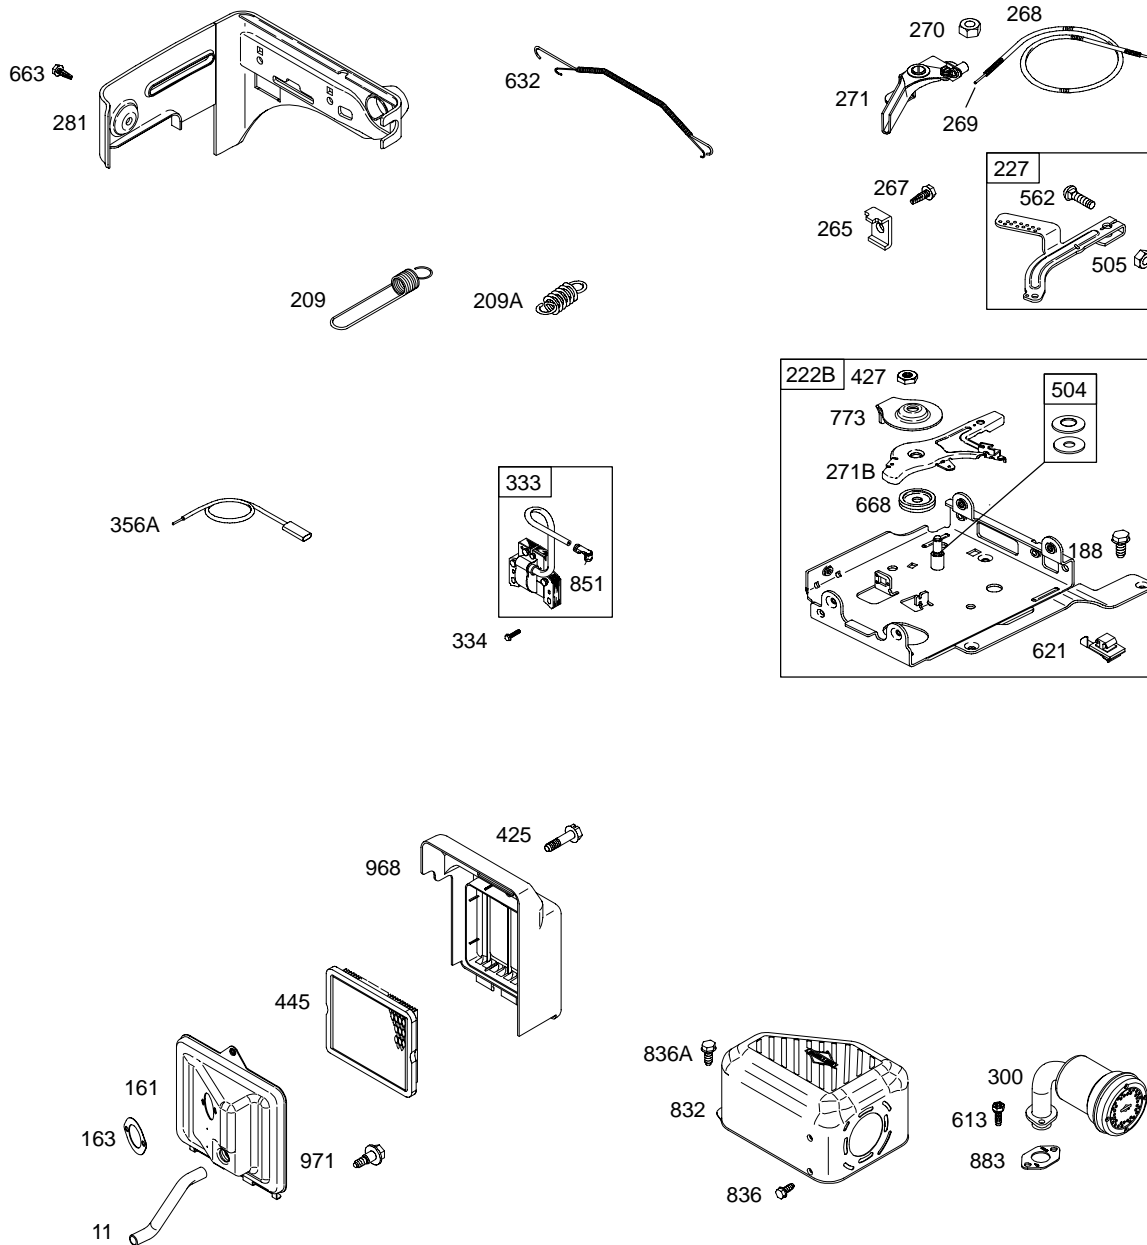

Illustrations cover a range of engines. Parts shown without corresponding text may not be used on your specific engine.
3247-5 Assemblies include all parts shown in frames.