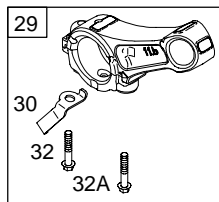

1019 LABEL KIT

1058 OWNER'S MANUAL

1330 REPAIR MANUAL

Illustrations cover a range of engines. Parts shown without corresponding text may not be used on your specific engine.
3247-2 Assemblies include all parts shown in frames. 12/12/2004