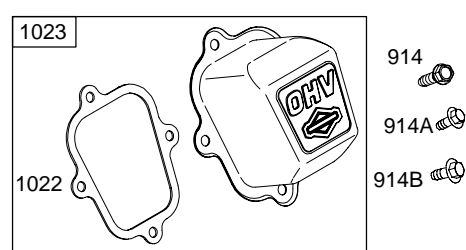

Illustrations cover a range of engines. Parts shown without corresponding text may not be used on your specific engine.
3247-3 Assemblies include all parts shown in frames.