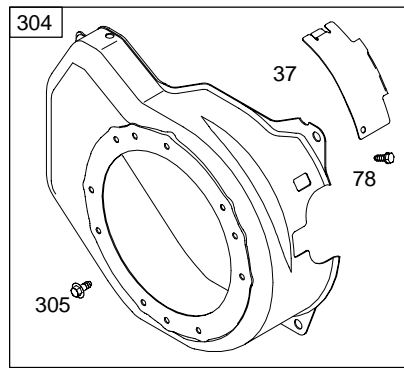

Illustrations cover a range of engines. Parts shown without corresponding text may not be used on your specific engine.
3247-6 Assemblies include all parts shown in frames. 12/12/2004

REF. NO.	PART NO.	DESCRIPTION	REF. NO.	PART NO.	DESCRIPTION	REF. NO.	PART NO.	DESCRIPTION
1	699510	Cylinder Assembly	27	691866	Lock-Piston Pin	109	690023	Shaft-Choke (Straight Handle)
2	399269	Kit-Bushing/Seal (Magneto Side)	28	499423	Pin-Piston	117	690048	Jet-Main (Standard)
3	★299819	Seal-Oil (Magneto Side)	29	690124	Rod-Connecting	118	498976	Jet-Main (High Altitude)
5	699486	Head-Cylinder	30	692562	Dipper-Connecting Rod	121	696998	Kit-Carburetor Overhaul
7	★∅698210	Gasket-Cylinder Head	32	691664	Screw (Connecting Rod)	122	★693749	Spacer-Carburetor
11	692600	Tube-Breather (Flat Panel Air Cleaner)	32A	695759	Screw (Connecting Rod)	125	698474	Carburetor
12	★699485	Gasket-Crankcase	33	499642	Valve-Exhaust	127	●691739	Plug-Welch
13	699482	Screw (Cylinder Head)	34	499641	Valve-Intake	130	691181	Valve-Throttle
15	691686	Plug-Oil Drain (Square Head)	35	691304	Spring-Valve (Intake)	133	398187	Float-Carburetor
15A	691682	Plug-Oil Drain (Flush)	36	691304	Spring-Valve (Exhaust)	134	●398188	Kit-Needle/Seat
16	699445	Crankshaft	37	699661	Guard-Flywheel	137	●693981	Gasket-Float Bowl
18	699804	Cover-Crankcase	40	692194	Retainer-Valve	146	690979	Key-Timing
20	★692550	Seal-Oil (PTO Side)	45	690977	Tappet-Valve	155	★698214	Plate-Cylinder Head
21	281658	Cap-Oil Fill	46	693404	Camshaft	161	699207	Base-Air Cleaner (Flat Panel Air Cleaner)
22	699478	Screw (Crankcase Cover/ Sump)	51	★●∅692555	Gasket-Intake (2 Required)	163	★●696024	Gasket-Air Cleaner (Flat Panel Air Cleaner)
23	699488	Flywheel	55	691422	Housing-Rewind Starter	186	692317	Connector-Hose
24	222698	Key-Flywheel	58	693389	Rope-Starter (Cut to Required Length)	187	691050	Line-Fuel (Cut to Required Length)
25	690021	Piston Assembly (Standard)	59	490653	Grip-Insert	187A	692601	Line-Fuel (Molded)
		Note	60	490652	Grip-Starter Rope (2 Piece)	188	699479	Screw (Control Bracket)
		694168 Piston Assembly (.020" Oversize)	78	699205	Screw (Flywheel Guard)	190	699220	Screw (Fuel Tank)
26	499631	Ring Set (Standard)	95	691636	Screw (Throttle Valve)	192	694543	Adjustor-Rocker Arm
		Note	97	690024	Shaft-Throttle	209	692571	Spring-Governor
		692786 Ring Set (.020" Oversize)	98	398185	Kit-Idle Speed (Carburetor)	209A	691278	Spring-Governor
			104	●691242	Pin-Float Hinge	219	693578	Gear-Governor
			108	692567	Valve-Choke			