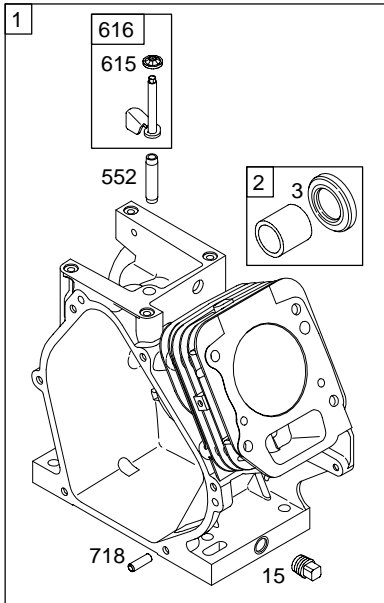

1019 LABEL KIT

1058 OWNER'S MANUAL

1330 REPAIR MANUAL

Illustrations cover a range of engines. Parts shown without corresponding text may not be used on your specific engine.
3247-2 Assemblies include all parts shown in frames. 12/12/2004