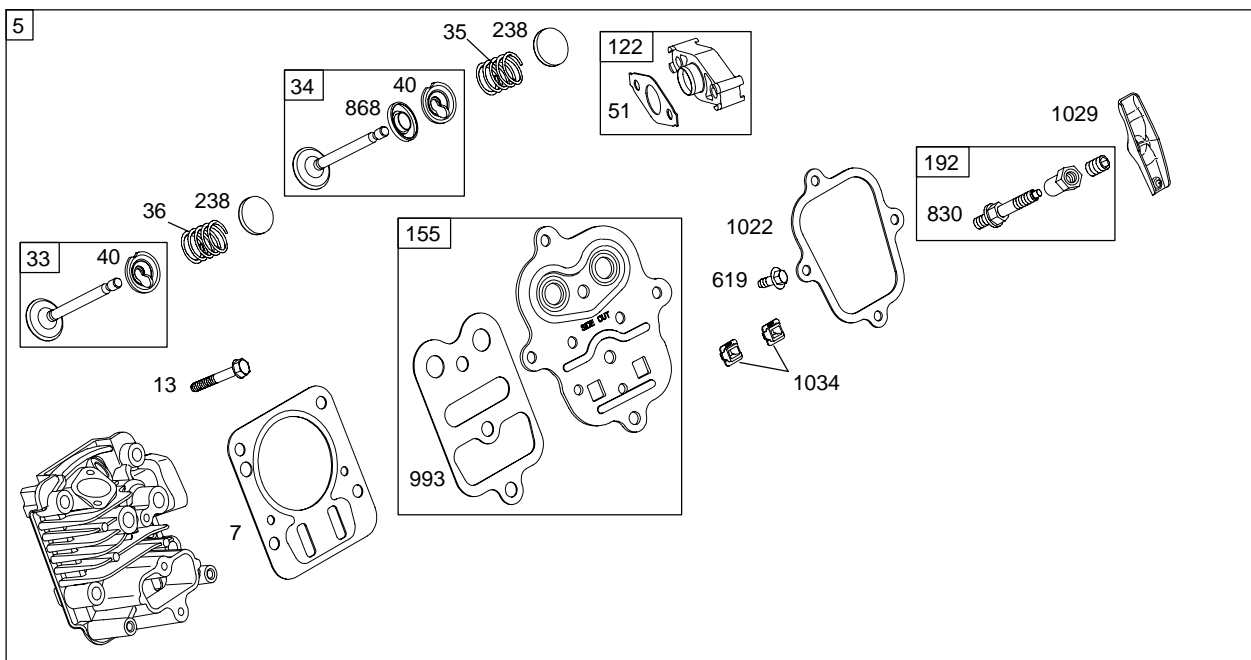

Illustrations cover a range of engines. Parts shown without corresponding text may not be used on your specific engine.
3247-3 Assemblies include all parts shown in frames.