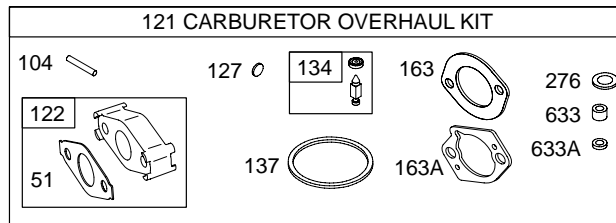

121A00

Illustrated Parts List

Model Series

121A00

TYPE NUMBERS
0101 through 0323.

TABLE OF CONTENTS

Air Cleaner	5
Blower Housing	6
Camshaft	2
Carburetor	4
Controls	5
Crankcase Cover	2
Crankshaft	2
Cylinder	2
Cylinder Head	3
Exhaust System	5
Flywheel	6
Fuel Supply	5
Governor Spring	5
Ignition	5
Kits/Gaskets – Carburetor	4
Kits/Gaskets – Engine	2
Kits/Gaskets – Valve	3
Lubrication	2
Piston Group	2
Rewind Starter	6

121A00

1019 LABEL KIT

1058 OWNER'S MANUAL

1330 REPAIR MANUAL

287

15A

24

Illustrations cover a range of engines. Parts shown without corresponding text may not be used on your specific engine.
5711-2 Assemblies include all parts shown in frames. 10/20/2004

Illustrations cover a range of engines. Parts shown without corresponding text may not be used on your specific engine.
 5711-4 Assemblies include all parts shown in frames. 10/20/2004

Illustrations cover a range of engines. Parts shown without corresponding text may not be used on your specific engine.
 5711-5 Assemblies include all parts shown in frames. 10/20/2004