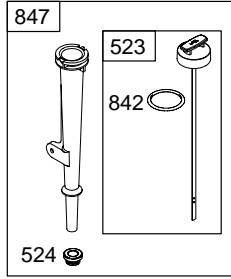

121A00

Illustrated Parts List

Model Series

121A00

TYPE NUMBERS
0101 through 0323.

TABLE OF CONTENTS

Air Cleaner	5
Blower Housing	6
Camshaft	2
Carburetor	4
Controls	5
Crankcase Cover	2
Crankshaft	2
Cylinder	2
Cylinder Head	3
Exhaust System	5
Flywheel	6
Fuel Supply	5
Governor Spring	5
Ignition	5
Kits/Gaskets – Carburetor	4
Kits/Gaskets – Engine	2
Kits/Gaskets – Valve	3
Lubrication	2
Piston Group	2
Rewind Starter	6

121A00

1019 LABEL KIT

1058 OWNER'S MANUAL

1330 REPAIR MANUAL

287

15A

24

Illustrations cover a range of engines. Parts shown without corresponding text may not be used on your specific engine.
5711-2 Assemblies include all parts shown in frames. 10/20/2004