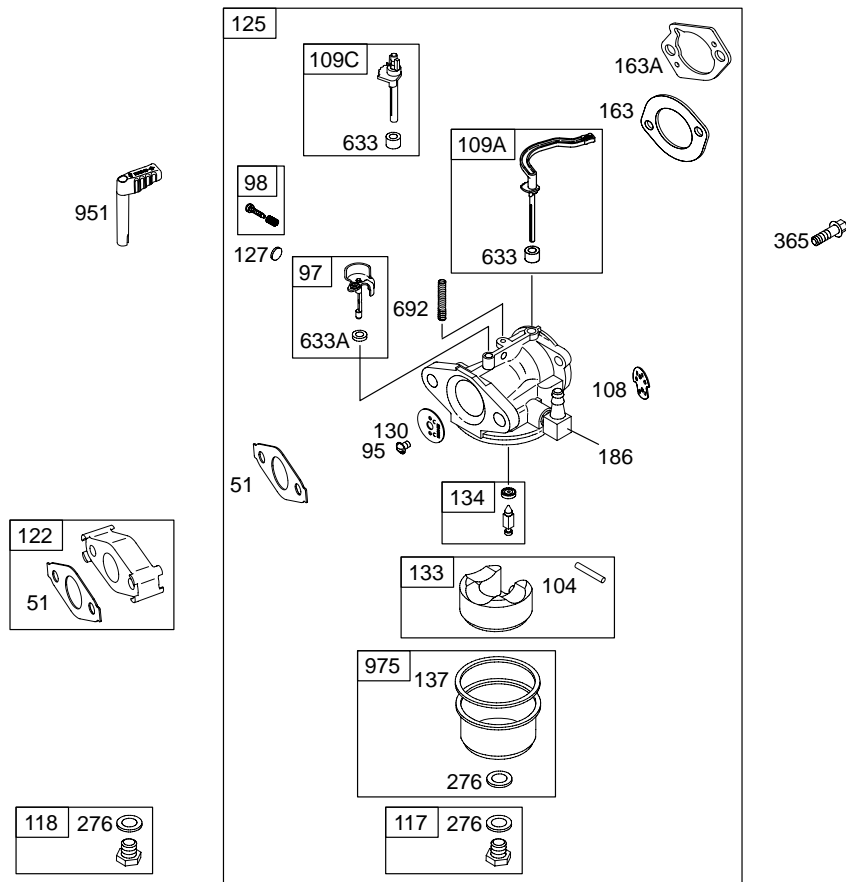

121A00

Illustrated Parts List

Model Series

121A00

TYPE NUMBERS
0101 through 0323.

TABLE OF CONTENTS

Air Cleaner	5
Blower Housing	6
Camshaft	2
Carburetor	4
Controls	5
Crankcase Cover	2
Crankshaft	2
Cylinder	2
Cylinder Head	3
Exhaust System	5
Flywheel	6
Fuel Supply	5
Governor Spring	5
Ignition	5
Kits/Gaskets – Carburetor	4
Kits/Gaskets – Engine	2
Kits/Gaskets – Valve	3
Lubrication	2
Piston Group	2
Rewind Starter	6

121A00

1019 LABEL KIT

1058 OWNER'S MANUAL

1330 REPAIR MANUAL

287

15A

24

Illustrations cover a range of engines. Parts shown without corresponding text may not be used on your specific engine.
5711-2 Assemblies include all parts shown in frames. 10/20/2004