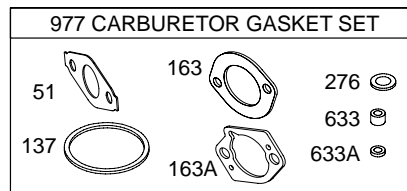

121A00

Illustrated Parts List

Model Series

121A00

TYPE NUMBERS
0101 through 0323.

TABLE OF CONTENTS

Air Cleaner	5
Blower Housing	6
Camshaft	2
Carburetor	4
Controls	5
Crankcase Cover	2
Crankshaft	2
Cylinder	2
Cylinder Head	3
Exhaust System	5
Flywheel	6
Fuel Supply	5
Governor Spring	5
Ignition	5
Kits/Gaskets – Carburetor	4
Kits/Gaskets – Engine	2
Kits/Gaskets – Valve	3
Lubrication	2
Piston Group	2
Rewind Starter	6

121A00

1019 LABEL KIT

1058 OWNER'S MANUAL

1330 REPAIR MANUAL

287

15A

24

Illustrations cover a range of engines. Parts shown without corresponding text may not be used on your specific engine.
5711-2 Assemblies include all parts shown in frames. 10/20/2004

Illustrations cover a range of engines. Parts shown without corresponding text may not be used on your specific engine.
 5711-4 Assemblies include all parts shown in frames. 10/20/2004

Illustrations cover a range of engines. Parts shown without corresponding text may not be used on your specific engine.
 5711-5 Assemblies include all parts shown in frames. 10/20/2004