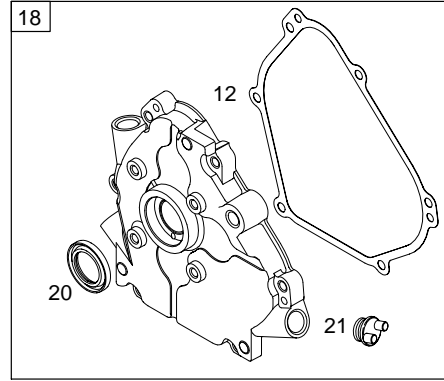

121A00

Illustrated Parts List

Model Series

121A00

TYPE NUMBERS
0101 through 0323.

TABLE OF CONTENTS

Air Cleaner	5
Blower Housing	6
Camshaft	2
Carburetor	4
Controls	5
Crankcase Cover	2
Crankshaft	2
Cylinder	2
Cylinder Head	3
Exhaust System	5
Flywheel	6
Fuel Supply	5
Governor Spring	5
Ignition	5
Kits/Gaskets – Carburetor	4
Kits/Gaskets – Engine	2
Kits/Gaskets – Valve	3
Lubrication	2
Piston Group	2
Rewind Starter	6

121A00

1019 LABEL KIT

1058 OWNER'S MANUAL

1330 REPAIR MANUAL

287

15A

24

Illustrations cover a range of engines. Parts shown without corresponding text may not be used on your specific engine.
5711-2 Assemblies include all parts shown in frames. 10/20/2004

Illustrations cover a range of engines. Parts shown without corresponding text may not be used on your specific engine.
 5711-4 Assemblies include all parts shown in frames. 10/20/2004

Illustrations cover a range of engines. Parts shown without corresponding text may not be used on your specific engine.
 5711-5 Assemblies include all parts shown in frames. 10/20/2004