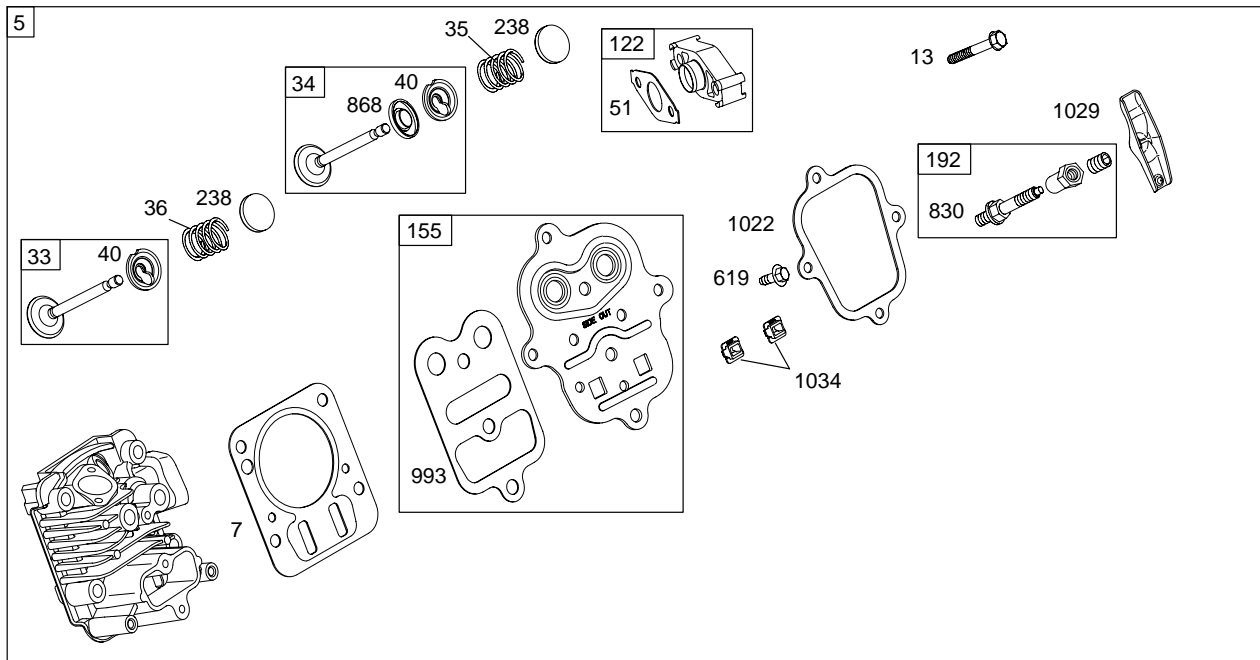

121A00

Illustrated Parts List

Model Series

121A00

TYPE NUMBERS
0101 through 0323.

TABLE OF CONTENTS

Air Cleaner	5
Blower Housing	6
Camshaft	2
Carburetor	4
Controls	5
Crankcase Cover	2
Crankshaft	2
Cylinder	2
Cylinder Head	3
Exhaust System	5
Flywheel	6
Fuel Supply	5
Governor Spring	5
Ignition	5
Kits/Gaskets – Carburetor	4
Kits/Gaskets – Engine	2
Kits/Gaskets – Valve	3
Lubrication	2
Piston Group	2
Rewind Starter	6

121A00

1019 LABEL KIT

1058 OWNER'S MANUAL

1330 REPAIR MANUAL

287

15A

24

Illustrations cover a range of engines. Parts shown without corresponding text may not be used on your specific engine.
5711-2 Assemblies include all parts shown in frames. 10/20/2004

Illustrations cover a range of engines. Parts shown without corresponding text may not be used on your specific engine.
 5711-4 Assemblies include all parts shown in frames. 10/20/2004

Illustrations cover a range of engines. Parts shown without corresponding text may not be used on your specific engine.
 5711-5 Assemblies include all parts shown in frames. 10/20/2004