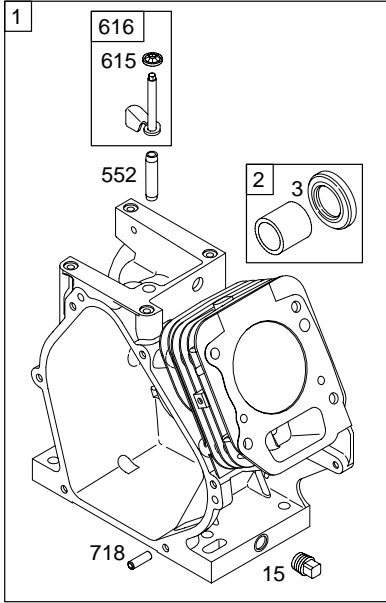

121A00

Illustrated Parts List

Model Series

121A00

TYPE NUMBERS
0101 through 0323.

TABLE OF CONTENTS

Air Cleaner	5
Blower Housing	6
Camshaft	2
Carburetor	4
Controls	5
Crankcase Cover	2
Crankshaft	2
Cylinder	2
Cylinder Head	3
Exhaust System	5
Flywheel	6
Fuel Supply	5
Governor Spring	5
Ignition	5
Kits/Gaskets – Carburetor	4
Kits/Gaskets – Engine	2
Kits/Gaskets – Valve	3
Lubrication	2
Piston Group	2
Rewind Starter	6

121A00

1019 LABEL KIT

1058 OWNER'S MANUAL

1330 REPAIR MANUAL

287

15A

24

Illustrations cover a range of engines. Parts shown without corresponding text may not be used on your specific engine.
5711-2 Assemblies include all parts shown in frames. 10/20/2004