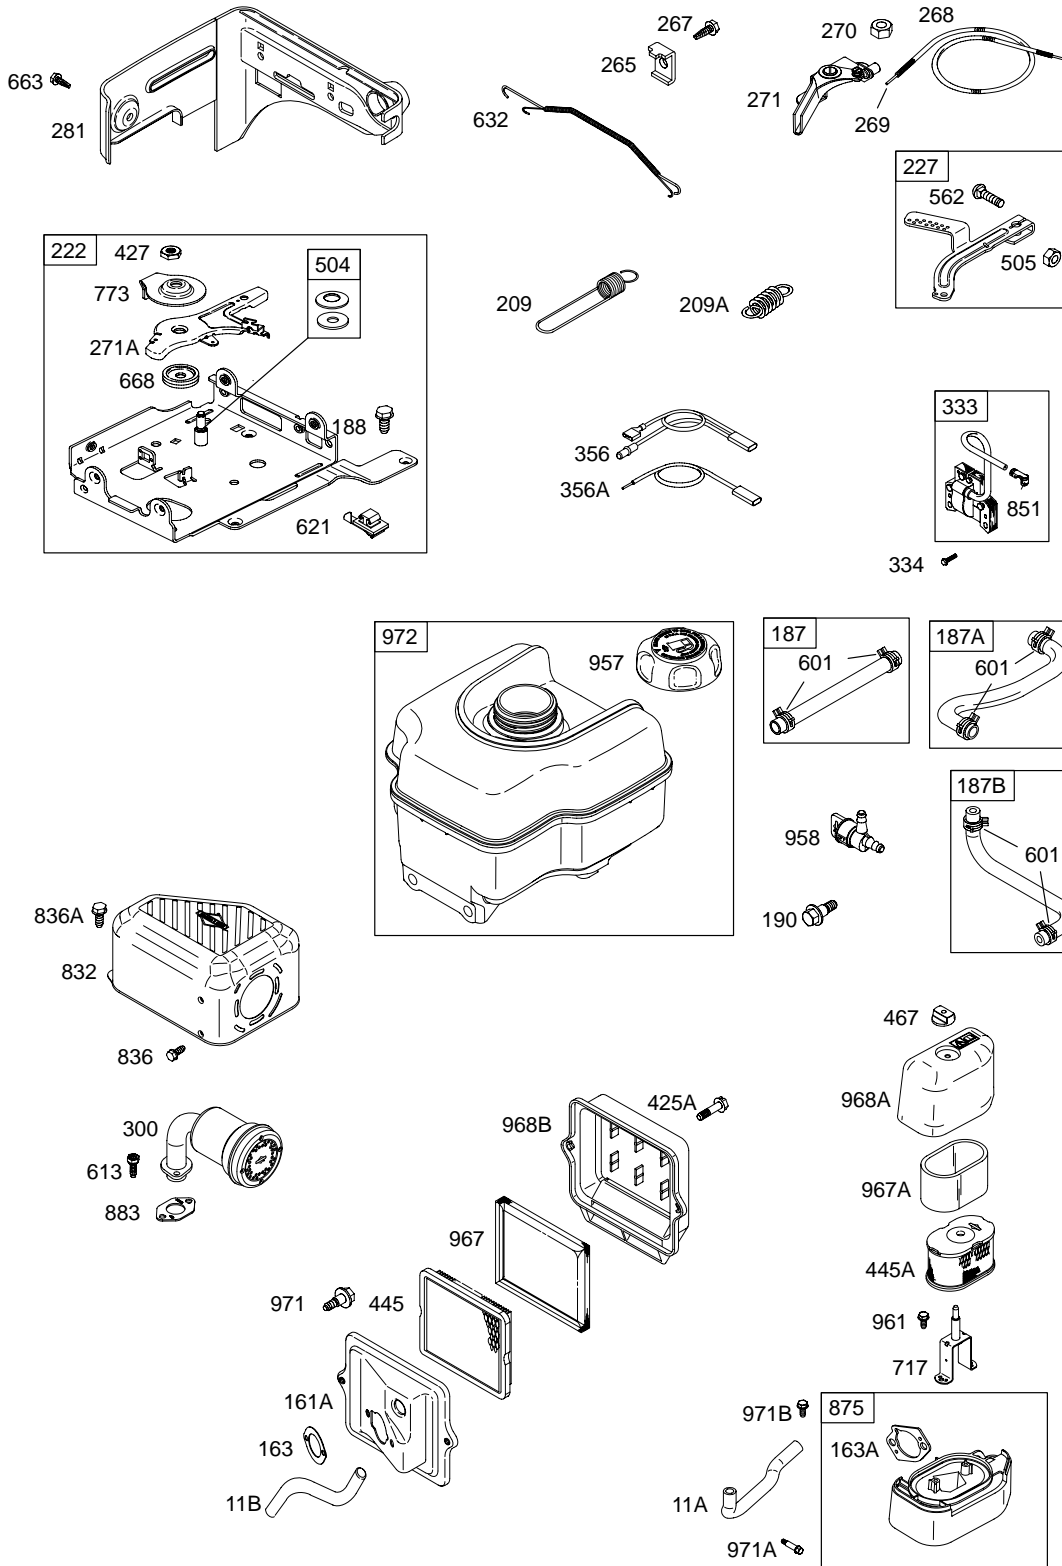

Illustrations cover a range of engines. Parts shown without corresponding text may not be used on your specific engine.
5711-5 Assemblies include all parts shown in frames. 10/20/2004