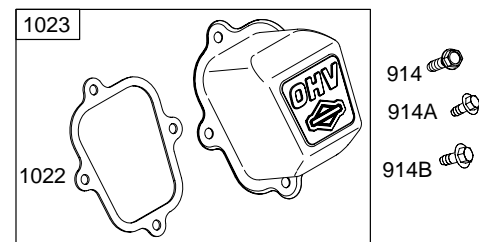

121A00

Illustrated Parts List

Model Series

121A00

TYPE NUMBERS
0101 through 0323.

TABLE OF CONTENTS

Air Cleaner	5
Blower Housing	6
Camshaft	2
Carburetor	4
Controls	5
Crankcase Cover	2
Crankshaft	2
Cylinder	2
Cylinder Head	3
Exhaust System	5
Flywheel	6
Fuel Supply	5
Governor Spring	5
Ignition	5
Kits/Gaskets – Carburetor	4
Kits/Gaskets – Engine	2
Kits/Gaskets – Valve	3
Lubrication	2
Piston Group	2
Rewind Starter	6

121A00

1019 LABEL KIT

1058 OWNER'S MANUAL

1330 REPAIR MANUAL

287

15A

24

Illustrations cover a range of engines. Parts shown without corresponding text may not be used on your specific engine.
5711-2 Assemblies include all parts shown in frames. 10/20/2004