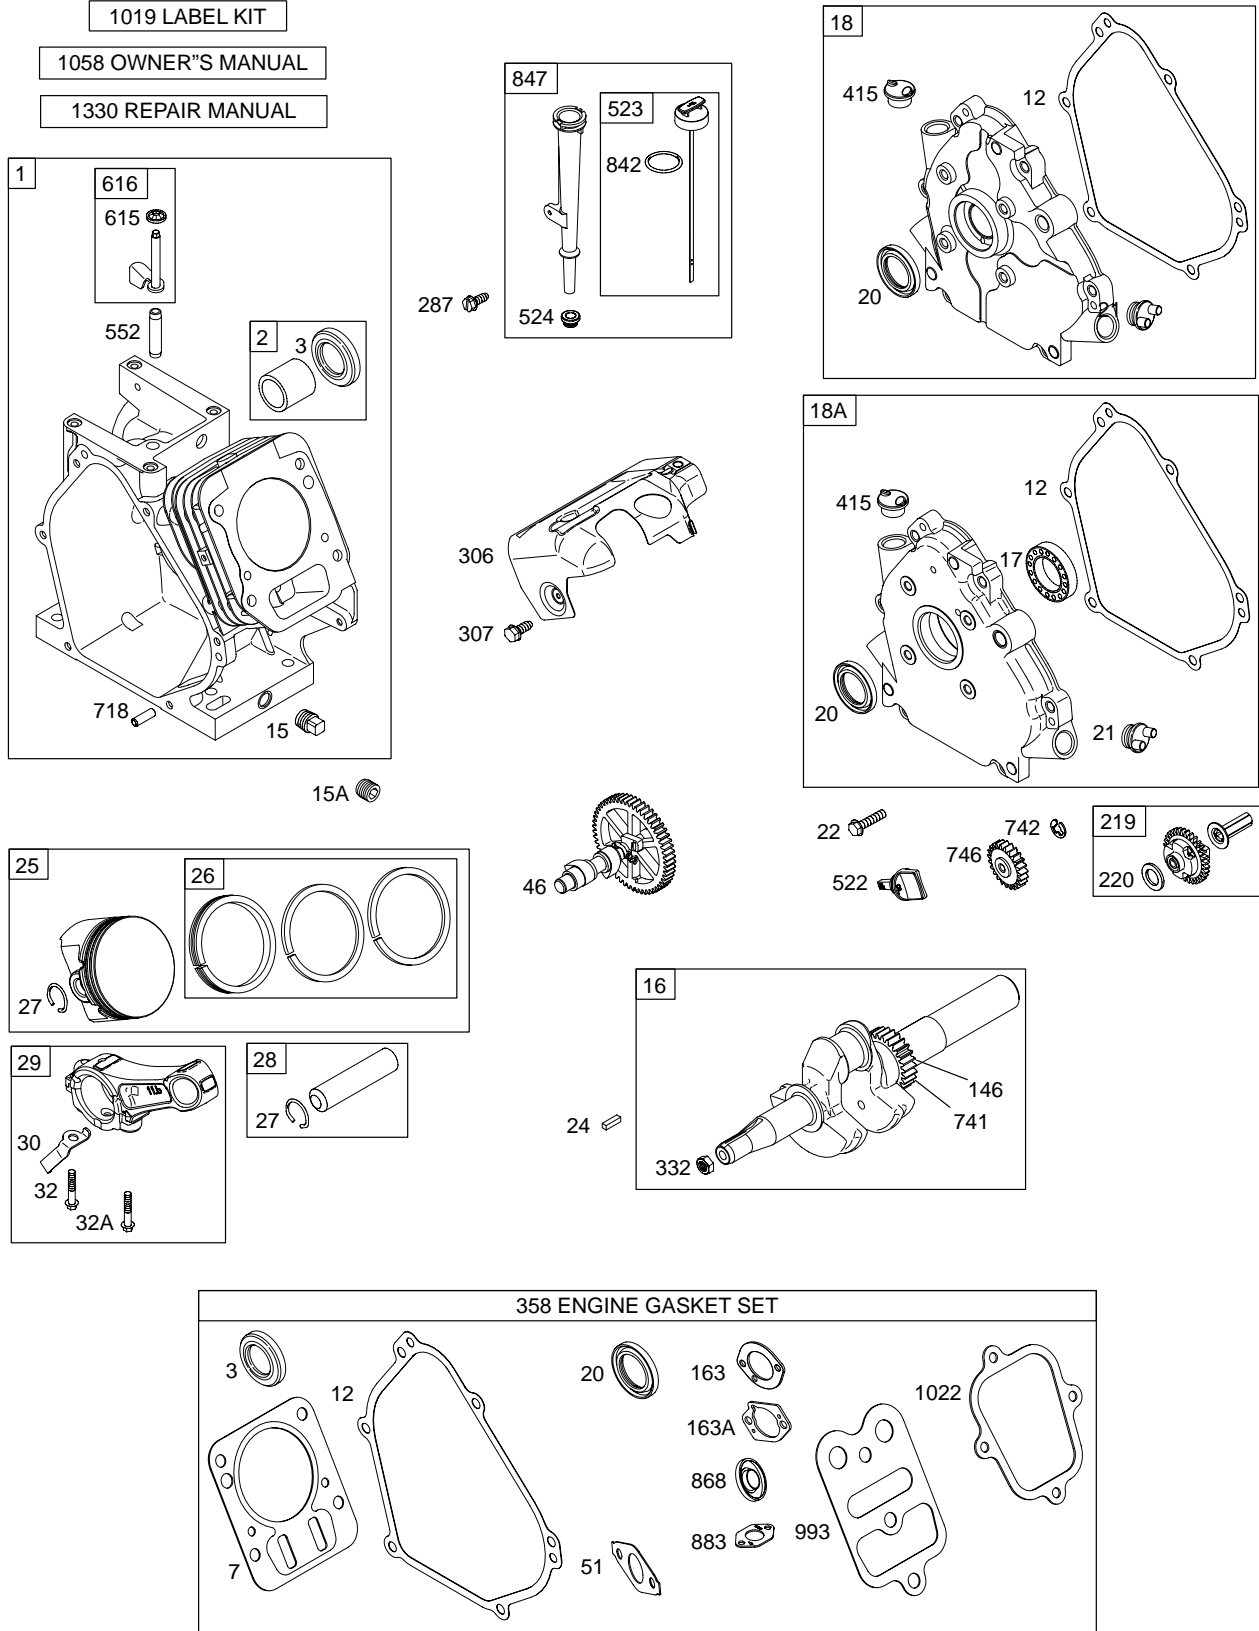

Illustrations cover a range of engines. Parts shown without corresponding text may not be used on your specific engine.