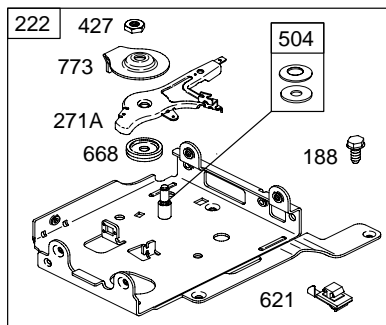

Illustrations cover a range of engines. Parts shown without corresponding text may not be used on your specific engine.
3248-5 Assemblies include all parts shown in frames. 10/26/2004