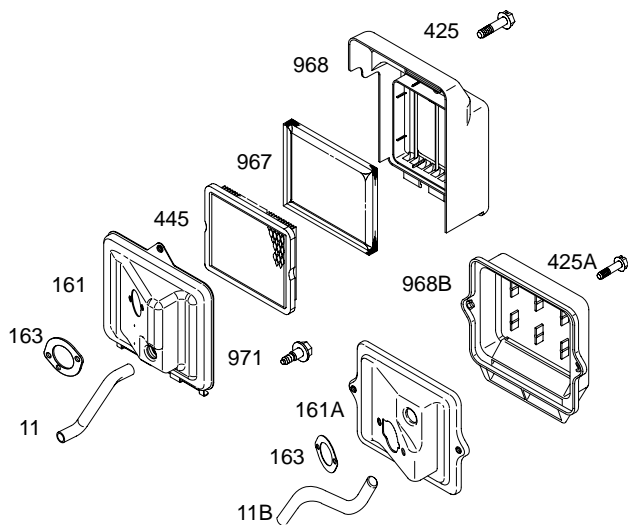

Illustrations cover a range of engines. Parts shown without corresponding text may not be used on your specific engine.
3248-5 Assemblies include all parts shown in frames. 10/26/2004