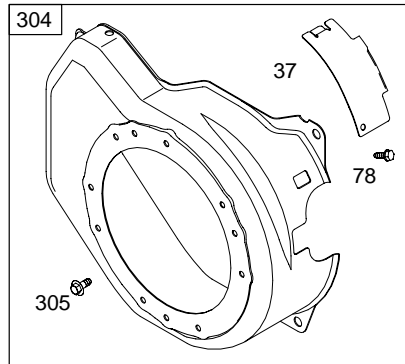

1036 EMISSION LABEL

REF. NO.	PART NO.	DESCRIPTION	REF. NO.	PART NO.	DESCRIPTION	REF. NO.	PART NO.	DESCRIPTION
1	699505	Cylinder Assembly	18	699804	Cover-Crankcase Used on Type No(s). 0115, 0116, 0358, 0361.	35	691304	Spring-Valve (Intake)
2	399269	Kit-Bushing/Seal (Magneto Side)			————— Note —————	36	691304	Spring-Valve (Exhaust)
3	★299819	Seal-Oil (Magneto Side)			699696	37	699661	Guard-Flywheel
5	699486	Head-Cylinder			Crankcase	40	692194	Retainer-Valve
7	★∅698210	Gasket-Cylinder Head			Used on Type No(s). 0394.	45	690977	Tappet-Valve
11	692600	Tube-Breather (Flat Panel Air Cleaner)	18A	699672	Cover-Crankcase Used on Type No(s). 0111, 0112.	46	693404	Camshaft
11A	693647	Tube-Breather (High Mount Air Cleaner)				51★●∅692555	692555	Gasket-Intake
11B	790632	Tube-Breather (Ultra Low Air Cleaner)	20	★692550	Seal-Oil (PTO Side)	55	691422	Housing-Rewind Starter
12	★699485	Gasket-Crankcase	21	281658	Cap-Oil Fill	58	693389	Rope-Starter (Cut to Required Length)
13	699482	Screw (Cylinder Head)	22	699478	Screw (Crankcase Cover/ Sump)	59	490653	Grip-Insert
15	691686	Plug-Oil Drain (Square Head)	23	699488	Flywheel	60	490652	Grip-Starter Rope (2 Piece)
15A	691682	Plug-Oil Drain (Flush)	24	222698	Key-Flywheel	65	699228	Screw (Rewind Starter)
16	699445	Crankshaft Used on Type No(s). 0115, 0394.	25	499627	Piston Assembly (Standard)	78	699205	Screw (Flywheel Guard)
		————— Note —————			————— Note —————	95	691636	Screw (Throttle Valve)
		699452	26	499631	Ring Set (Standard)	97	690024	Shaft-Throttle
		Used on Type No(s). 0358.			————— Note —————	98	398185	Kit-Idle Speed (Carburetor)
		699449			692786	104	●691242	Pin-Float Hinge
		Crankshaft Used on Type No(s). 0361.			Ring Set (.020" Oversize)	108	692567	Valve-Choke
		699451	27	691866	Lock-Piston Pin	109	690023	Shaft-Choke
		Crankshaft Used on Type No(s). 0112, 0116.	28	499423	Pin-Piston	109A	693628	Shaft-Choke
		699443	29	690124	Rod-Connecting	109C	790624	Shaft-Choke
		Crankshaft Used on Type No(s). 0111.	30	692562	Dipper-Connecting Rod	117	690048	Jet-Main (Standard) Used on Type No(s). 0112, 0115, 0358, 0361.
17	692517	Bearing-Ball	32	691664	Screw (Connecting Rod)			————— Note —————
			32A	695759	Screw (Connecting Rod)			698344
			33	499642	Valve-Exhaust			Jet-Main (Standard) Used on Type No(s). 0111, 0116, 0394.
			34	499641	Valve-Intake			