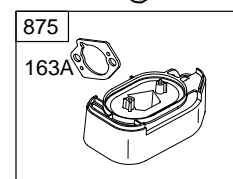

Illustrations cover a range of engines. Parts shown without corresponding text may not be used on your specific engine.
3248-5 Assemblies include all parts shown in frames. 10/26/2004