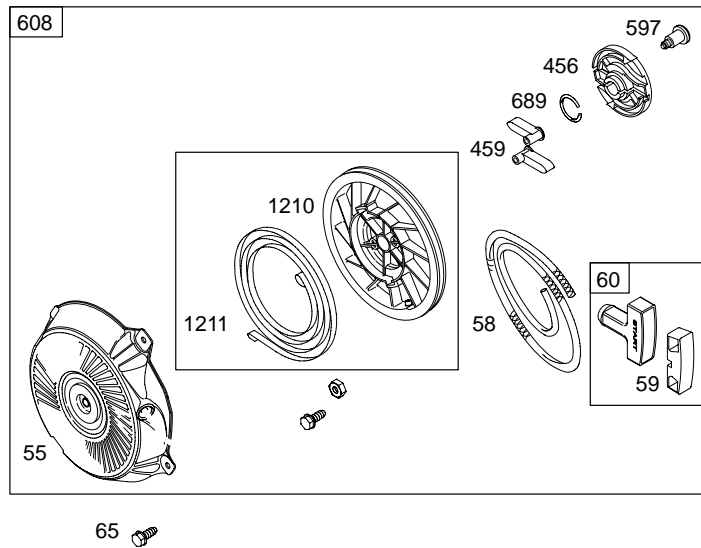

1036 EMISSION LABEL

REF. NO.	PART NO.	DESCRIPTION	REF. NO.	PART NO.	DESCRIPTION	REF. NO.	PART NO.	DESCRIPTION
1	699505	Cylinder Assembly	18	699804	Cover-Crankcase Used on Type No(s). 0115, 0116, 0358, 0361.	35	691304	Spring-Valve (Intake)
2	399269	Kit-Bushing/Seal (Magneto Side)			————— Note —————	36	691304	Spring-Valve (Exhaust)
3	★299819	Seal-Oil (Magneto Side)			699696	37	699661	Guard-Flywheel
5	699486	Head-Cylinder			Crankcase	40	692194	Retainer-Valve
7	★∅698210	Gasket-Cylinder Head			Used on Type No(s). 0394.	45	690977	Tappet-Valve
11	692600	Tube-Breather (Flat Panel Air Cleaner)	18A	699672	Cover-Crankcase Used on Type No(s). 0111, 0112.	46	693404	Camshaft
11A	693647	Tube-Breather (High Mount Air Cleaner)				51★●∅692555	692555	Gasket-Intake
11B	790632	Tube-Breather (Ultra Low Air Cleaner)	20	★692550	Seal-Oil (PTO Side)	55	691422	Housing-Rewind Starter
12	★699485	Gasket-Crankcase	21	281658	Cap-Oil Fill	58	693389	Rope-Starter (Cut to Required Length)
13	699482	Screw (Cylinder Head)	22	699478	Screw (Crankcase Cover/ Sump)	59	490653	Grip-Insert
15	691686	Plug-Oil Drain (Square Head)	23	699488	Flywheel	60	490652	Grip-Starter Rope (2 Piece)
15A	691682	Plug-Oil Drain (Flush)	24	222698	Key-Flywheel	65	699228	Screw (Rewind Starter)
16	699445	Crankshaft Used on Type No(s). 0115, 0394.	25	499627	Piston Assembly (Standard)	78	699205	Screw (Flywheel Guard)
		————— Note —————			————— Note —————	95	691636	Screw (Throttle Valve)
		699452	26	499631	Ring Set (Standard)	97	690024	Shaft-Throttle
		Used on Type No(s). 0358.			————— Note —————	98	398185	Kit-Idle Speed (Carburetor)
		699449			692786	104	●691242	Pin-Float Hinge
		Crankshaft Used on Type No(s). 0361.			Ring Set (.020" Oversize)	108	692567	Valve-Choke
		699451	27	691866	Lock-Piston Pin	109	690023	Shaft-Choke
		Crankshaft Used on Type No(s). 0112, 0116.	28	499423	Pin-Piston	109A	693628	Shaft-Choke
		699443	29	690124	Rod-Connecting	109C	790624	Shaft-Choke
		Crankshaft Used on Type No(s). 0111.	30	692562	Dipper-Connecting Rod	117	690048	Jet-Main (Standard) Used on Type No(s). 0112, 0115, 0358, 0361.
17	692517	Bearing-Ball	32	691664	Screw (Connecting Rod)			————— Note —————
			32A	695759	Screw (Connecting Rod)			698344
			33	499642	Valve-Exhaust			Jet-Main (Standard) Used on Type No(s). 0111, 0116, 0394.
			34	499641	Valve-Intake			