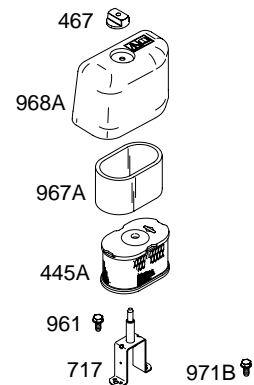

Illustrations cover a range of engines. Parts shown without corresponding text may not be used on your specific engine.
3248-5 Assemblies include all parts shown in frames. 10/26/2004