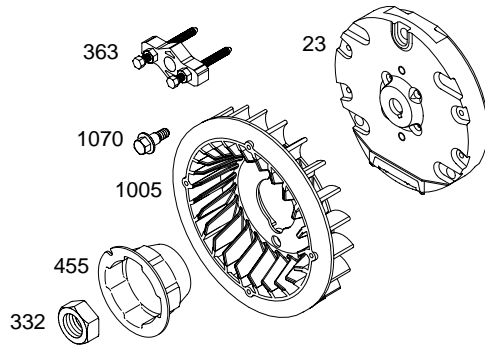

1036 EMISSION LABEL

REF. NO.	PART NO.	DESCRIPTION	REF. NO.	PART NO.	DESCRIPTION	REF. NO.	PART NO.	DESCRIPTION
1	699505	Cylinder Assembly	18	699804	Cover-Crankcase Used on Type No(s). 0115, 0116, 0358, 0361.	35	691304	Spring-Valve (Intake)
2	399269	Kit-Bushing/Seal (Magneto Side)			————— Note —————	36	691304	Spring-Valve (Exhaust)
3	★299819	Seal-Oil (Magneto Side)			699696	37	699661	Guard-Flywheel
5	699486	Head-Cylinder			Crankcase	40	692194	Retainer-Valve
7	★∅698210	Gasket-Cylinder Head			Used on Type No(s). 0394.	45	690977	Tappet-Valve
11	692600	Tube-Breather (Flat Panel Air Cleaner)	18A	699672	Cover-Crankcase Used on Type No(s). 0111, 0112.	46	693404	Camshaft
11A	693647	Tube-Breather (High Mount Air Cleaner)				51★●∅692555	692555	Gasket-Intake
11B	790632	Tube-Breather (Ultra Low Air Cleaner)	20	★692550	Seal-Oil (PTO Side)	55	691422	Housing-Rewind Starter
12	★699485	Gasket-Crankcase	21	281658	Cap-Oil Fill	58	693389	Rope-Starter (Cut to Required Length)
13	699482	Screw (Cylinder Head)	22	699478	Screw (Crankcase Cover/ Sump)	59	490653	Grip-Insert
15	691686	Plug-Oil Drain (Square Head)	23	699488	Flywheel	60	490652	Grip-Starter Rope (2 Piece)
15A	691682	Plug-Oil Drain (Flush)	24	222698	Key-Flywheel	65	699228	Screw (Rewind Starter)
16	699445	Crankshaft Used on Type No(s). 0115, 0394.	25	499627	Piston Assembly (Standard)	78	699205	Screw (Flywheel Guard)
		————— Note —————			————— Note —————	95	691636	Screw (Throttle Valve)
		699452	26	499631	Ring Set (Standard)	97	690024	Shaft-Throttle
		Used on Type No(s). 0358.			————— Note —————	98	398185	Kit-Idle Speed (Carburetor)
		699449			692786	104	●691242	Pin-Float Hinge
		Crankshaft Used on Type No(s). 0361.			Ring Set (.020" Oversize)	108	692567	Valve-Choke
		699451	27	691866	Lock-Piston Pin	109	690023	Shaft-Choke
		Crankshaft Used on Type No(s). 0112, 0116.	28	499423	Pin-Piston	109A	693628	Shaft-Choke
		699443	29	690124	Rod-Connecting	109C	790624	Shaft-Choke
		Crankshaft Used on Type No(s). 0111.	30	692562	Dipper-Connecting Rod	117	690048	Jet-Main (Standard) Used on Type No(s). 0112, 0115, 0358, 0361.
17	692517	Bearing-Ball	32	691664	Screw (Connecting Rod)			————— Note —————
			32A	695759	Screw (Connecting Rod)			698344
			33	499642	Valve-Exhaust			Jet-Main (Standard) Used on Type No(s). 0111, 0116, 0394.
			34	499641	Valve-Intake			