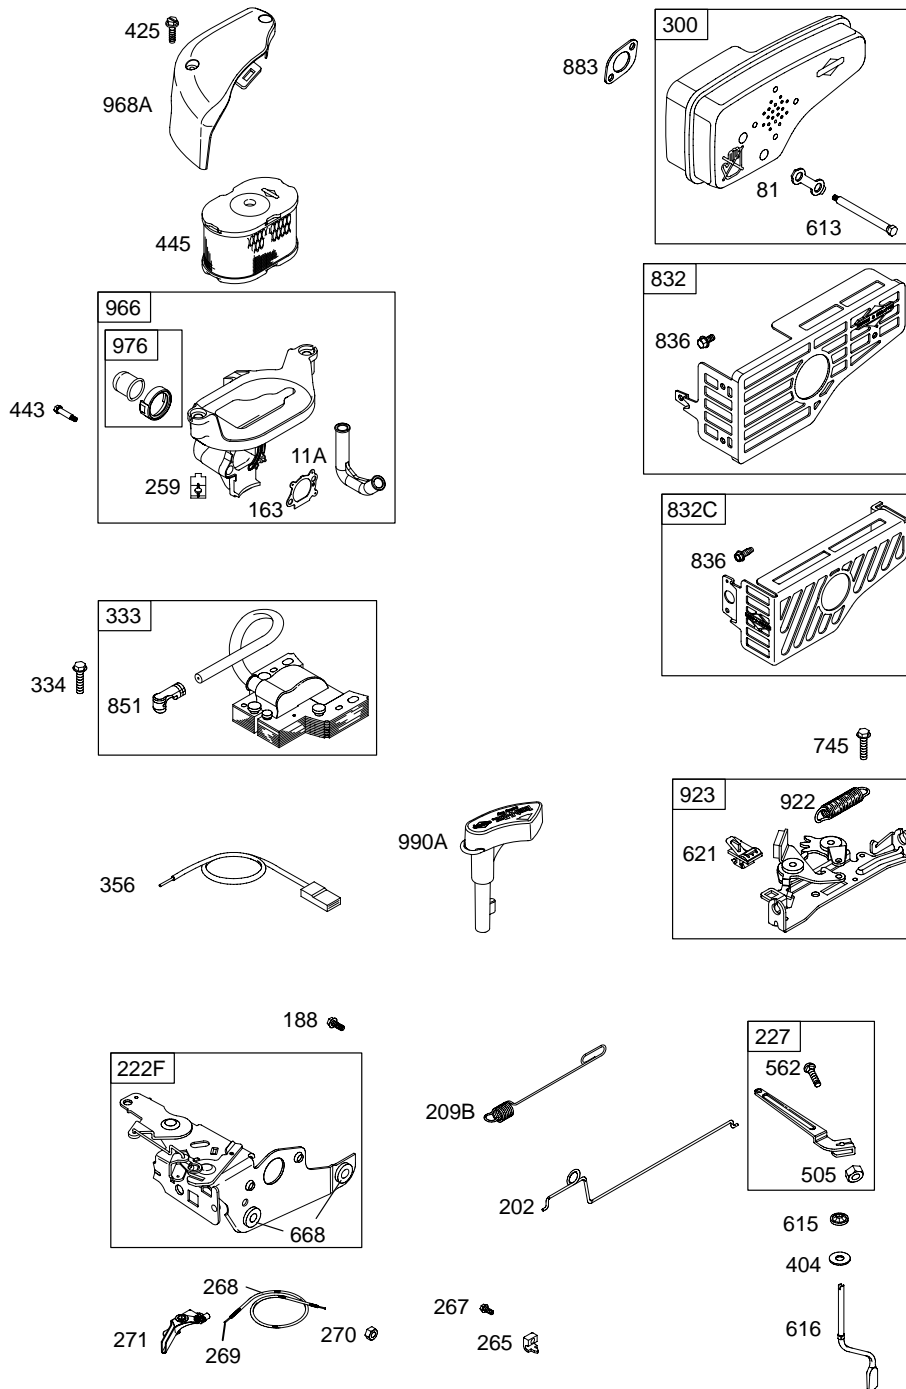

123J00

Illustrations cover a range of engines. Parts shown without corresponding text may not be used on your specific engine.
5117-4 Assemblies include all parts shown in frames. 09/30/2004