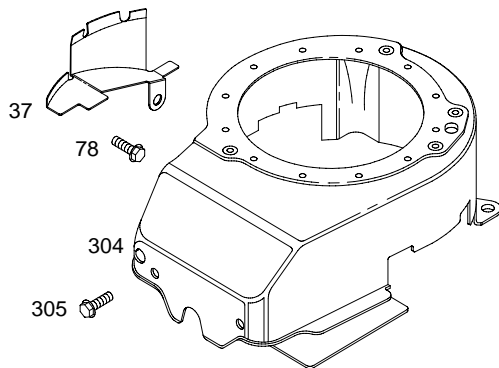

1036 EMISSION LABEL

123J00

REF. NO.	PART NO.	DESCRIPTION	REF. NO.	PART NO.	DESCRIPTION	REF. NO.	PART NO.	DESCRIPTION
1	697322	Cylinder Assembly	25	790359	Piston Assembly (Standard) (Used After Code Date 04031400).	32	691664	Screw (Connecting Rod)
2	399269	Kit-Bushing/Seal (Magneto Side)				32A	695759	Screw (Connecting Rod)
3	★299819	Seal-Oil (Magneto Side)				33	262651	Valve-Exhaust
4	493279	Sump-Engine				34	262652	Valve-Intake
		Note ——— 696294 Sump-Engine Used on Type No(s). 0188.				35	691270	Spring-Valve (Intake)
5	691160	Head-Cylinder				36	691270	Spring-Valve (Exhaust)
7	★∅692249	Gasket-Cylinder Head				37	694086	Guard-Flywheel
8	695250	Breather Assembly				40	692194	Retainer-Valve
9	★∅696125	Gasket-Breather				43	691997	Slinger-Governor/Oil
10	691125	Screw (Breather Assembly)				45	690548	Tappet-Valve
11A	691934	Tube-Breather				46	691449	Camshaft
12	★692232	Gasket-Crankcase				50	497465	Manifold-Intake
13	690912	Screw (Cylinder Head)				51	★272199	Gasket-Intake
15	691680	Plug-Oil Drain (Square Socket)	26	790360	Ring Set (Standard) (Used After Code Date 04031400).	54	691650	Screw (Intake Manifold)
16	691451	Crankshaft				55	691421	Housing-Rewind Starter
		Note ——— 691450 Crankshaft Used on Type No(s). 0100.				58	697316	Rope-Starter (Cut To Required Length)
20	★399781	Seal-Oil (PTO Side)				60	281434	Grip-Starter Rope
22	691092	Screw (Crankcase Cover/Sump)				65	690837	Screw (Rewind Starter)
23	692315	Flywheel (Rewind Start)				78	691108	Screw (Flywheel Guard)
		Note ——— 696291 Flywheel Used on Type No(s). 0188.				81	691740	Lock-Muffler Screw
24	222698	Key-Flywheel	27	691866	Lock-Piston Pin	95	691636	Screw (Throttle Valve)
			28	499423	Pin-Piston (Standard)	97	493267	Shaft-Throttle (Metal)
			29	499424	Rod-Connecting (Standard)			Note ——— 696565 Shaft-Throttle (Plastic)
						104	●691242	Pin-Float Hinge