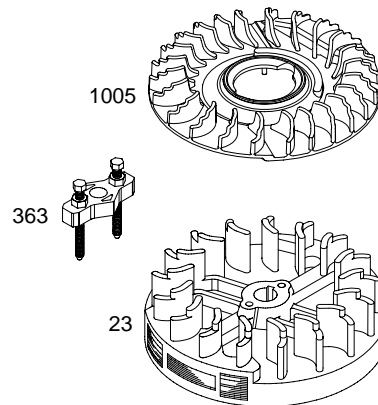

1036 EMISSION LABEL

123J00

REF. NO.	PART NO.	DESCRIPTION	REF. NO.	PART NO.	DESCRIPTION	REF. NO.	PART NO.	DESCRIPTION
1	697322	Cylinder Assembly	25	790359	Piston Assembly (Standard) (Used After Code Date 04031400).	32	691664	Screw (Connecting Rod)
2	399269	Kit-Bushing/Seal (Magneto Side)				32A	695759	Screw (Connecting Rod)
3	★299819	Seal-Oil (Magneto Side)				33	262651	Valve-Exhaust
4	493279	Sump-Engine				34	262652	Valve-Intake
		Note ——— 696294 Sump-Engine Used on Type No(s). 0188.				35	691270	Spring-Valve (Intake)
5	691160	Head-Cylinder				36	691270	Spring-Valve (Exhaust)
7	★∅692249	Gasket-Cylinder Head				37	694086	Guard-Flywheel
8	695250	Breather Assembly				40	692194	Retainer-Valve
9	★∅696125	Gasket-Breather				43	691997	Slinger-Governor/Oil
10	691125	Screw (Breather Assembly)				45	690548	Tappet-Valve
11A	691934	Tube-Breather				46	691449	Camshaft
12	★692232	Gasket-Crankcase				50	497465	Manifold-Intake
13	690912	Screw (Cylinder Head)				51	★272199	Gasket-Intake
15	691680	Plug-Oil Drain (Square Socket)	26	790360	Ring Set (Standard) (Used After Code Date 04031400).	54	691650	Screw (Intake Manifold)
16	691451	Crankshaft				55	691421	Housing-Rewind Starter
		Note ——— 691450 Crankshaft Used on Type No(s). 0100.				58	697316	Rope-Starter (Cut To Required Length)
20	★399781	Seal-Oil (PTO Side)				60	281434	Grip-Starter Rope
22	691092	Screw (Crankcase Cover/Sump)				65	690837	Screw (Rewind Starter)
23	692315	Flywheel (Rewind Start)				78	691108	Screw (Flywheel Guard)
		Note ——— 696291 Flywheel Used on Type No(s). 0188.				81	691740	Lock-Muffler Screw
24	222698	Key-Flywheel	27	691866	Lock-Piston Pin	95	691636	Screw (Throttle Valve)
			28	499423	Pin-Piston (Standard)	97	493267	Shaft-Throttle (Metal)
			29	499424	Rod-Connecting (Standard)			Note ——— 696565 Shaft-Throttle (Plastic)
						104	●691242	Pin-Float Hinge