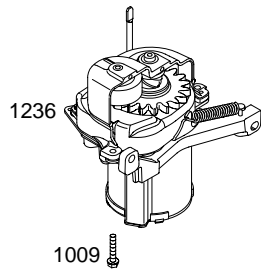

1036 EMISSION LABEL

123J00

REF. NO.	PART NO.	DESCRIPTION	REF. NO.	PART NO.	DESCRIPTION	REF. NO.	PART NO.	DESCRIPTION
1	697322	Cylinder Assembly	25	790359	Piston Assembly (Standard) (Used After Code Date 04031400).	32	691664	Screw (Connecting Rod)
2	399269	Kit-Bushing/Seal (Magneto Side)				32A	695759	Screw (Connecting Rod)
3	★299819	Seal-Oil (Magneto Side)				33	262651	Valve-Exhaust
4	493279	Sump-Engine				34	262652	Valve-Intake
		Note ——— 696294 Sump-Engine Used on Type No(s). 0188.				35	691270	Spring-Valve (Intake)
5	691160	Head-Cylinder				36	691270	Spring-Valve (Exhaust)
7	★∅692249	Gasket-Cylinder Head				37	694086	Guard-Flywheel
8	695250	Breather Assembly				40	692194	Retainer-Valve
9	★∅696125	Gasket-Breather				43	691997	Slinger-Governor/Oil
10	691125	Screw (Breather Assembly)				45	690548	Tappet-Valve
11A	691934	Tube-Breather				46	691449	Camshaft
12	★692232	Gasket-Crankcase				50	497465	Manifold-Intake
13	690912	Screw (Cylinder Head)				51	★272199	Gasket-Intake
15	691680	Plug-Oil Drain (Square Socket)	26	790360	Ring Set (Standard) (Used After Code Date 04031400).	54	691650	Screw (Intake Manifold)
16	691451	Crankshaft				55	691421	Housing-Rewind Starter
		Note ——— 691450 Crankshaft Used on Type No(s). 0100.				58	697316	Rope-Starter (Cut To Required Length)
20	★399781	Seal-Oil (PTO Side)				60	281434	Grip-Starter Rope
22	691092	Screw (Crankcase Cover/Sump)				65	690837	Screw (Rewind Starter)
23	692315	Flywheel (Rewind Start)				78	691108	Screw (Flywheel Guard)
		Note ——— 696291 Flywheel Used on Type No(s). 0188.				81	691740	Lock-Muffler Screw
24	222698	Key-Flywheel	27	691866	Lock-Piston Pin	95	691636	Screw (Throttle Valve)
			28	499423	Pin-Piston (Standard)	97	493267	Shaft-Throttle (Metal)
			29	499424	Rod-Connecting (Standard)			Note ——— 696565 Shaft-Throttle (Plastic)
						104	●691242	Pin-Float Hinge