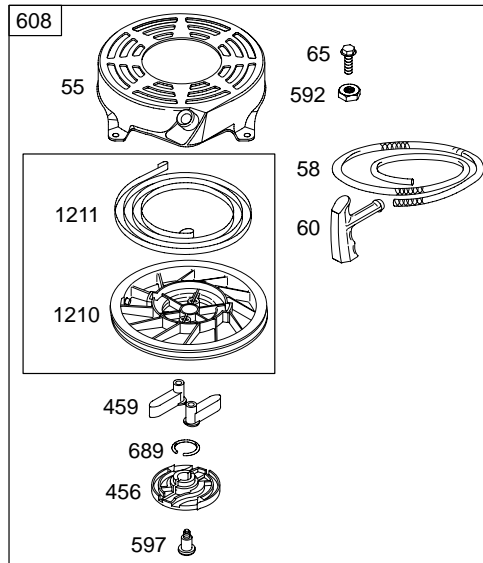

1036 EMISSION LABEL

123J00

REF. NO.	PART NO.	DESCRIPTION	REF. NO.	PART NO.	DESCRIPTION	REF. NO.	PART NO.	DESCRIPTION
1	697322	Cylinder Assembly	25	790359	Piston Assembly (Standard) (Used After Code Date 04031400).	32	691664	Screw (Connecting Rod)
2	399269	Kit-Bushing/Seal (Magneto Side)				32A	695759	Screw (Connecting Rod)
3	★299819	Seal-Oil (Magneto Side)				33	262651	Valve-Exhaust
4	493279	Sump-Engine				34	262652	Valve-Intake
		Note ——— 696294 Sump-Engine Used on Type No(s). 0188.				35	691270	Spring-Valve (Intake)
5	691160	Head-Cylinder				36	691270	Spring-Valve (Exhaust)
7	★∅692249	Gasket-Cylinder Head				37	694086	Guard-Flywheel
8	695250	Breather Assembly				40	692194	Retainer-Valve
9	★∅696125	Gasket-Breather				43	691997	Slinger-Governor/Oil
10	691125	Screw (Breather Assembly)				45	690548	Tappet-Valve
11A	691934	Tube-Breather				46	691449	Camshaft
12	★692232	Gasket-Crankcase				50	497465	Manifold-Intake
13	690912	Screw (Cylinder Head)				51	★272199	Gasket-Intake
15	691680	Plug-Oil Drain (Square Socket)	26	790360	Ring Set (Standard) (Used After Code Date 04031400).	54	691650	Screw (Intake Manifold)
16	691451	Crankshaft				55	691421	Housing-Rewind Starter
		Note ——— 691450 Crankshaft Used on Type No(s). 0100.				58	697316	Rope-Starter (Cut To Required Length)
20	★399781	Seal-Oil (PTO Side)				60	281434	Grip-Starter Rope
22	691092	Screw (Crankcase Cover/Sump)				65	690837	Screw (Rewind Starter)
23	692315	Flywheel (Rewind Start)				78	691108	Screw (Flywheel Guard)
		Note ——— 696291 Flywheel Used on Type No(s). 0188.				81	691740	Lock-Muffler Screw
24	222698	Key-Flywheel	27	691866	Lock-Piston Pin	95	691636	Screw (Throttle Valve)
			28	499423	Pin-Piston (Standard)	97	493267	Shaft-Throttle (Metal)
			29	499424	Rod-Connecting (Standard)			Note ——— 696565 Shaft-Throttle (Plastic)
						104	●691242	Pin-Float Hinge