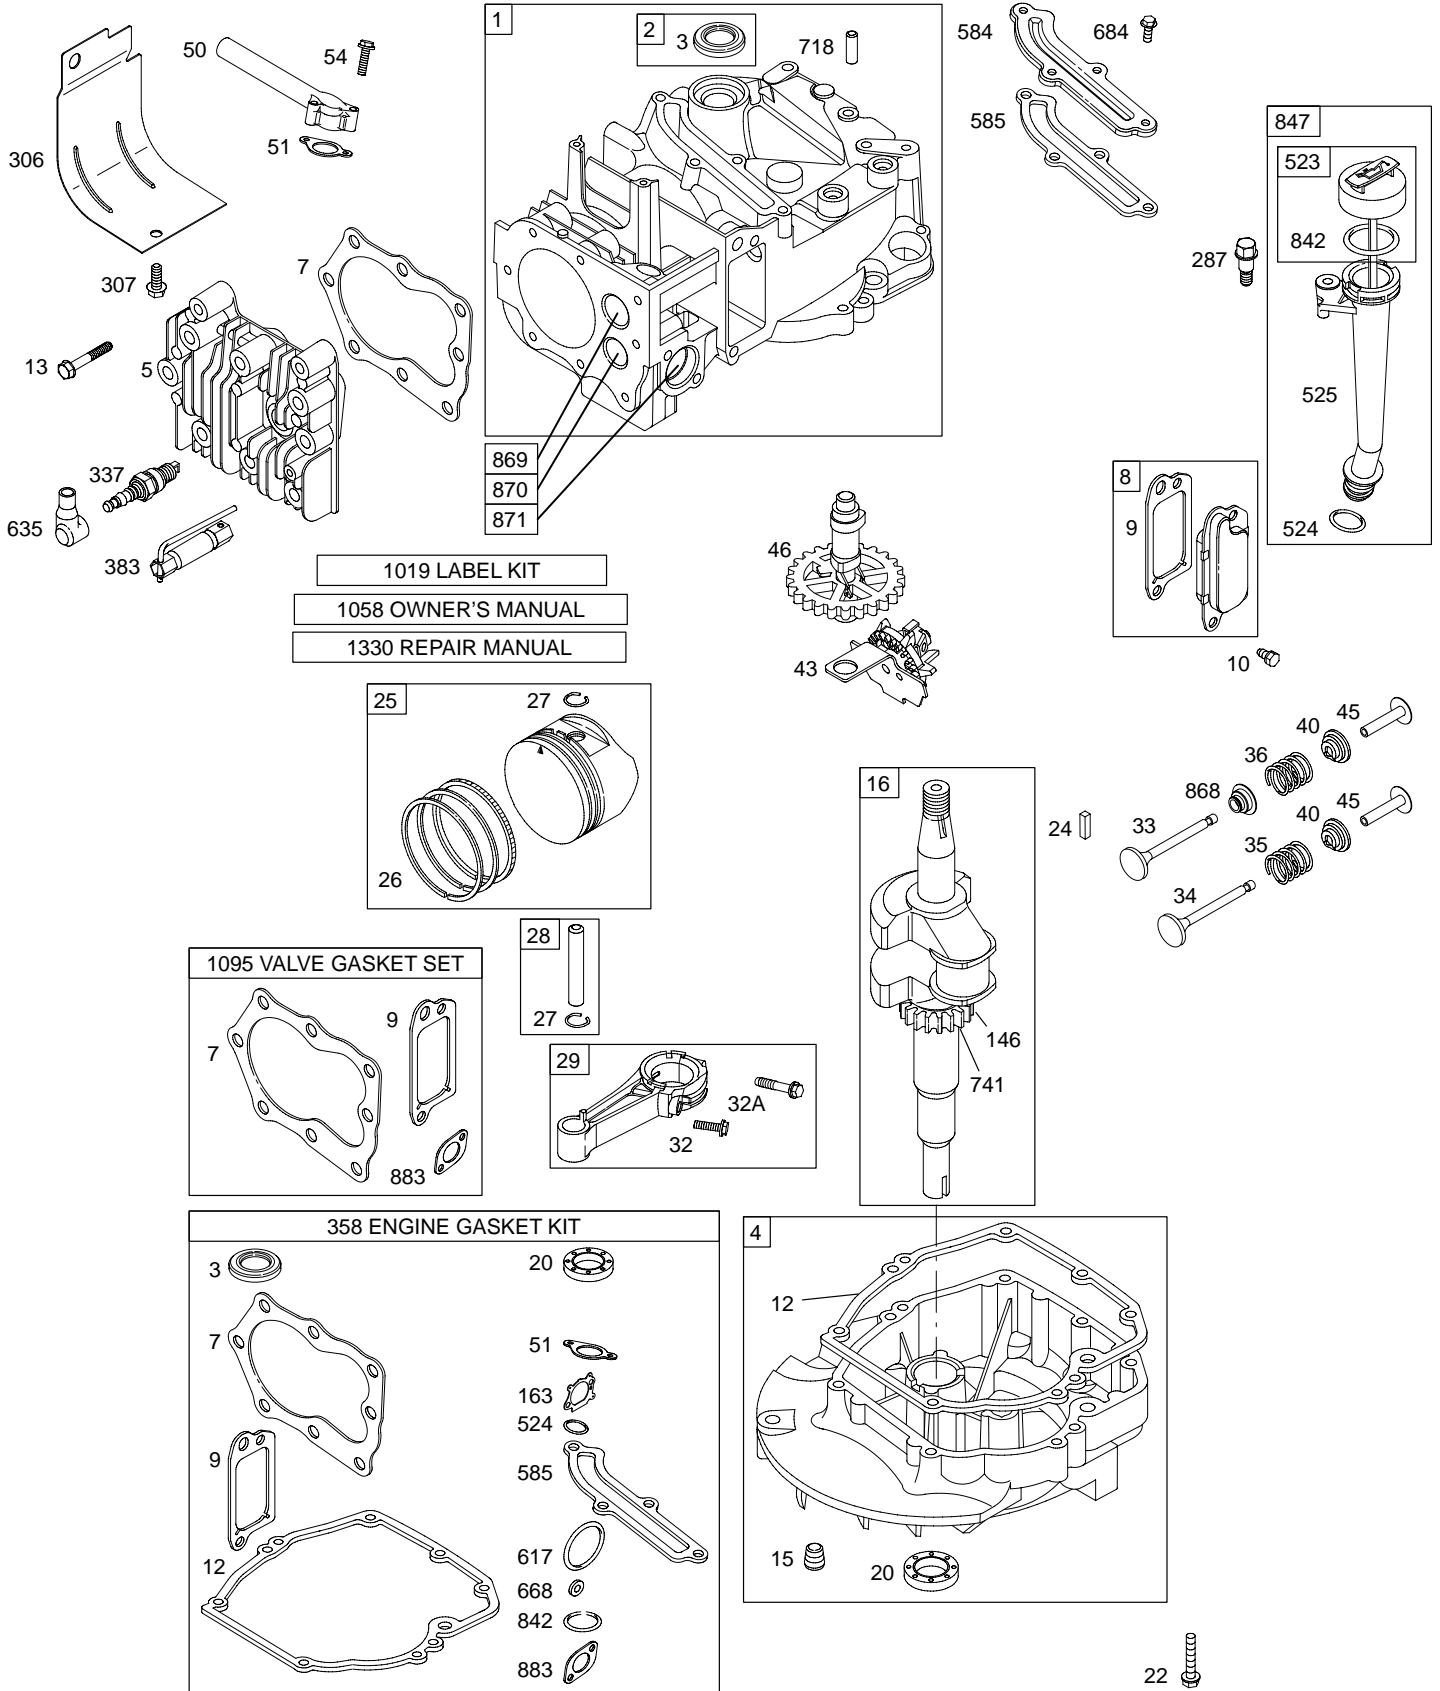

123J00

Illustrations cover a range of engines. Parts shown without corresponding text may not be used on your specific engine. 5117-2 Assemblies include all parts shown in frames. 09/30/2004