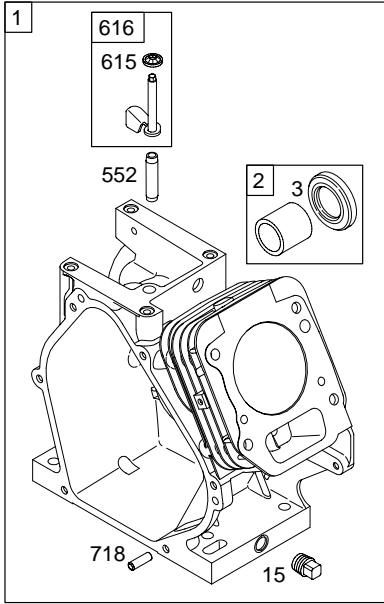

1019 LABEL KIT

1058 OWNER'S MANUAL

1330 REPAIR MANUAL