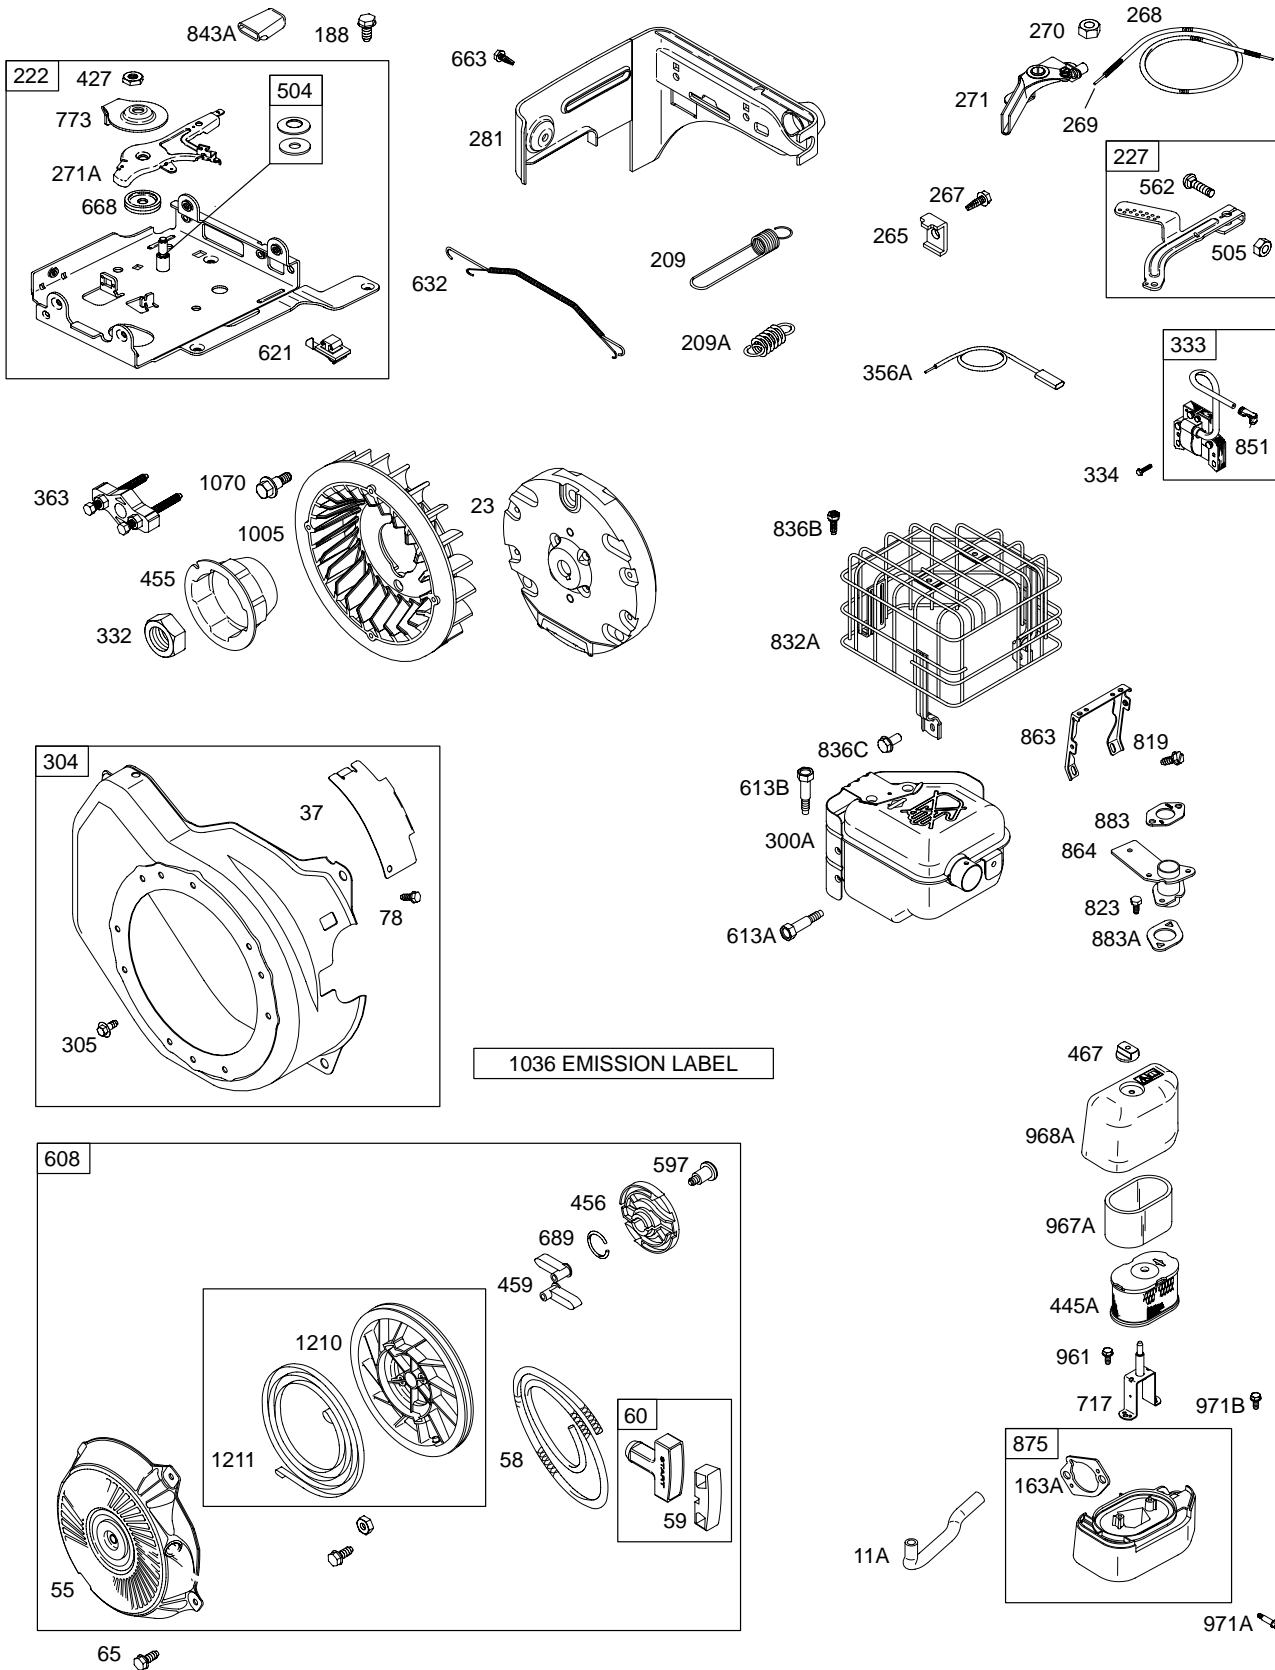

Illustrations cover a range of engines. Parts shown without corresponding text may not be used on your specific engine.
3249-5 Assemblies include all parts shown in frames. 10/27/2004

124000

REF. NO.	PART NO.	DESCRIPTION	REF. NO.	PART NO.	DESCRIPTION	REF. NO.	PART NO.	DESCRIPTION
1	699505	Cylinder Assembly	32A	695759	Screw (Connecting Rod)	155	★698214	Plate-Cylinder Head
2	399269	Kit-Bushing/Seal (Magneto Side)	33	499642	Valve-Exhaust	163A	★◆696979	Gasket-Air Cleaner (High Mount)
3	★299819	Seal-Oil (Magneto Side)	34	499641	Valve-Intake	186	692317	Connector-Hose
5	699486	Head-Cylinder	35	691304	Spring-Valve (Intake)	187B	693401	Line-Fuel (Molded)
7	★∅698210	Gasket-Cylinder Head	36	691304	Spring-Valve (Exhaust)	188	699479	Screw (Control Bracket)
11A	693647	Tube-Breather (High Mount Air Cleaner)	37	699661	Guard-Flywheel	190	699220	Screw (Fuel Tank)
12	★699485	Gasket-Crankcase	40	692194	Retainer-Valve	192	694543	Adjustor-Rocker Arm
13	699482	Screw (Cylinder Head)	45	690977	Tappet-Valve	209	692571	Spring-Governor
15	691686	Plug-Oil Drain (Square Head)	46	693404	Camshaft	209A	691278	Spring-Governor
15A	691682	Plug-Oil Drain (Flush)	51	★◆∅692555	Gasket-Intake	219	693578	Gear-Governor
16	699449	Crankshaft	55	691422	Housing-Rewind Starter	220	691724	Washer (Governor Gear)
17	692517	Bearing-Ball	58	693389	Rope-Starter (Cut to Required Length)	222	699589	Bracket-Control
18A	699672	Cover-Crankcase	59	490653	Grip-Insert	227	692573	Lever-Governor Control
20	★692550	Seal-Oil (PTO Side)	60	490652	Grip-Starter Rope	238	691300	Valve-Cap
21	281658	Cap-Oil Fill	65	699228	Screw (Rewind Starter)	265	691024	Clamp-Casing
22	699478	Screw (Crankcase Cover/ Sump)	78	699205	Screw (Flywheel Guard)	267	699492	Screw (Casing Clamp)
23	699488	Flywheel	95	691636	Screw (Throttle Valve)	268	691025	Casing-Control Wire (72" Long) (Cut to Required Length)
24	222698	Key-Flywheel	97	690024	Shaft-Throttle	269	691026	Wire-Control (78" Long) (Cut to Required Length)
25	499627	Piston Assembly (Standard)	98	398185	Kit-Idle Speed (Carburetor)	270	691027	Nut (Control Wire Casing)
		Note	104	◆691242	Pin-Float Hinge	271	691028	Lever-Control
		692789	108	692567	Valve-Choke	271A	694256	Lever-Control
		Piston Assembly (.020" Oversize)	109A	693628	Shaft-Choke	276	◆271716	Washer-Sealing
26	499631	Ring Set (Standard)	117	698344	Jet-Main (Standard)	281	699639	Panel-Control
		Note	118	694176	Jet-Main (High Altitude)	287	699629	Screw (Dipstick Tube)
		692786	121	696998	Kit-Carburetor Overhaul	300A	699231	Muffler
		Ring Set (.020" Oversize)	122	★◆693749	Spacer-Carburetor	304	699598	Housing-Blower
27	691866	Lock-Piston Pin	125	698475	Carburetor	305	699480	Screw (Blower Housing)
28	499423	Pin-Piston	127	◆691739	Plug-Welch	306	693610	Shield-Cylinder
29	690124	Rod-Connecting	130	691181	Valve-Throttle	307	699483	Screw (Cylinder Shield)
30	692562	Dipper-Connecting Rod	133	398187	Float-Carburetor			
32	691664	Screw (Connecting Rod)	134	◆398188	Kit-Needle/Seat			
			137	◆693981	Gasket-Float Bowl			
			146	690979	Key-Timing			