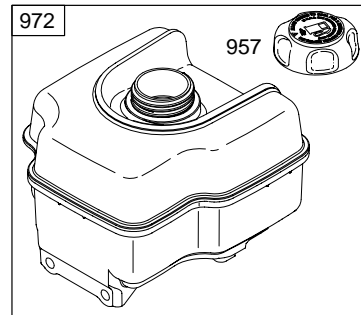

Illustrations cover a range of engines. Parts shown without corresponding text may not be used on your specific engine.
3249-4 Assemblies include all parts shown in frames. 10/27/2004