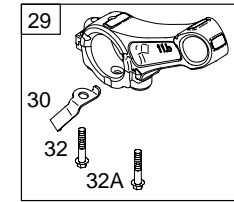

1019 LABEL KIT

1058 OWNER'S MANUAL

1330 REPAIR MANUAL

287

307

15A

22

219

28