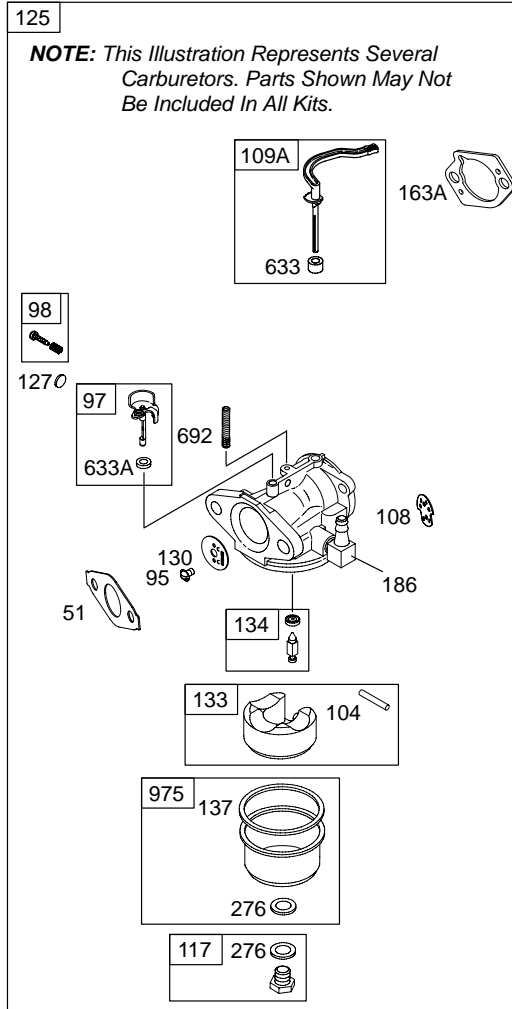

Illustrations cover a range of engines. Parts shown without corresponding text may not be used on your specific engine.
3249-4 Assemblies include all parts shown in frames. 10/27/2004