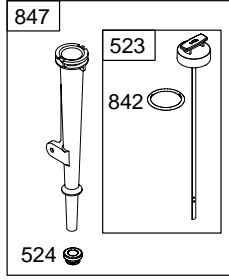

1019 LABEL KIT

1058 OWNER'S MANUAL

1330 REPAIR MANUAL

287

307

15A

22

219

28