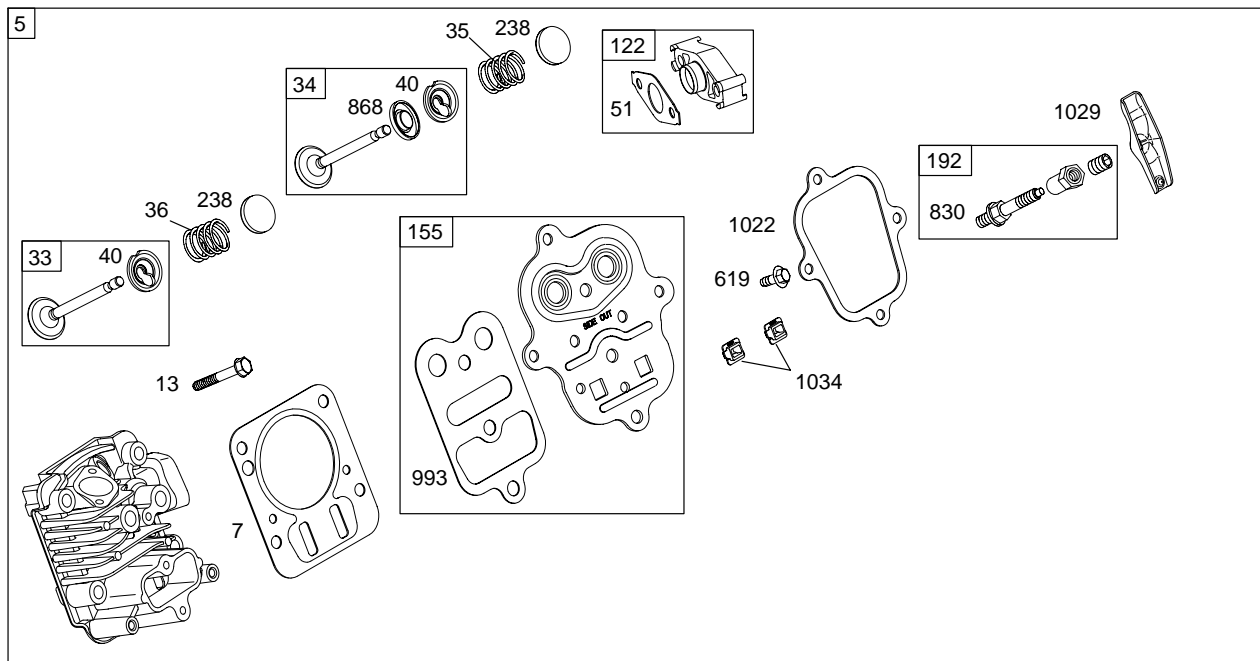

Illustrations cover a range of engines. Parts shown without corresponding text may not be used on your specific engine.
3249-3 Assemblies include all parts shown in frames. 10/27/2004