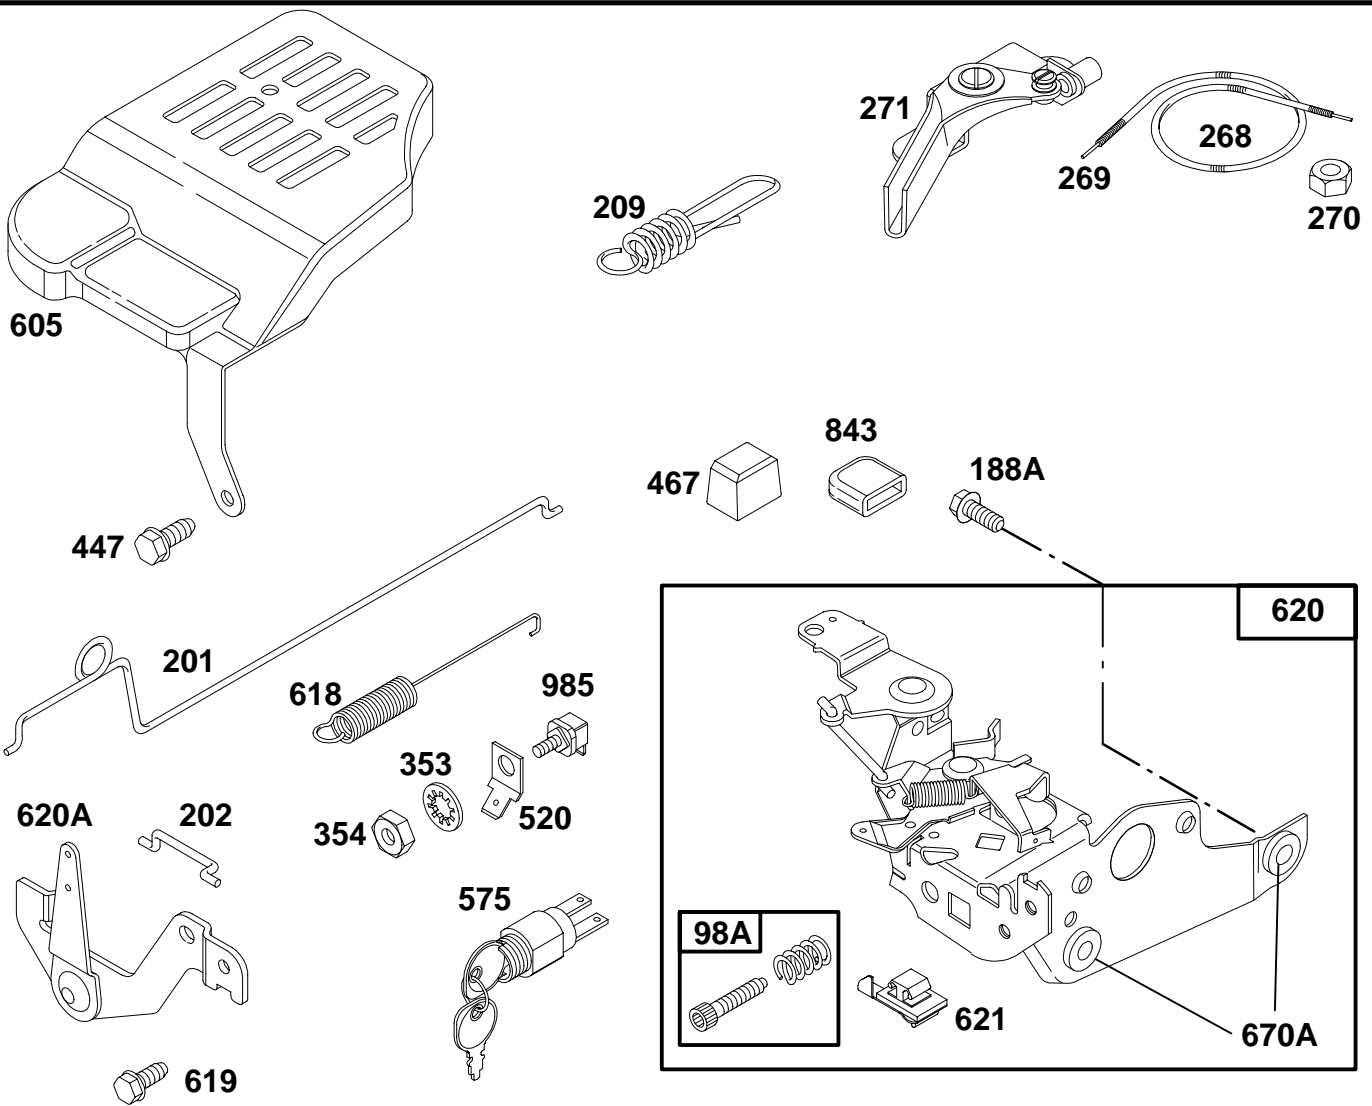

REF. NO.	PART NO.	DESCRIPTION	REF. NO.	PART NO.	DESCRIPTION	REF. NO.	PART NO.	DESCRIPTION
98A	493280	Screw-Speed Adj.			———— Note ———— If Longer Wire is Needed, Specify Length in Inches; if Shorter Wire is Needed, Cut to Required Length. 270 63426 Locknut-Casing 271 290568 Lever-Control 353 92791 Washer-Lock 354 90576 Nut-Hex. 447 93801 Screw-Hex. Hd. 467 280857 Knob 520 93722 Terminal 575 396291 Switch-Starting Include(s): 392832 Key Set	605	224509	Bracket-Support
188A	94644	Screw-Hex. Head				618	262749	Spring (Used After Code Date 90060300).
201	262579	Link						———— Note ————
202	262782	Link						260870 Spring-Return (Used Before Code Date 90060400).
209		Spring-Governor See Last Pages.						619 94620 Screw-Hex. Head
268	66986	Casing-Wire (48" Long) Note If Longer Casing is Needed, Specify Length in Inches; if Shorter Casing is Needed, Cut to Required Length.						620 Bracket-Control See Last Pages.
269	26099	Wire-Control (54" Long)						620A 494112 Bracket-Control
								621 396847 Switch-Stop
								670A *493823 Spacer (Includes 2)
								843 272616 Sleeve-Lever
							985 398525 Insulator	

- ★ Included in Gasket Set-See Ref. 358.
- Included in Carburetor Kit-Part No. 493762.
- Included in Carburetor Gasket Set-Part No. 490937.