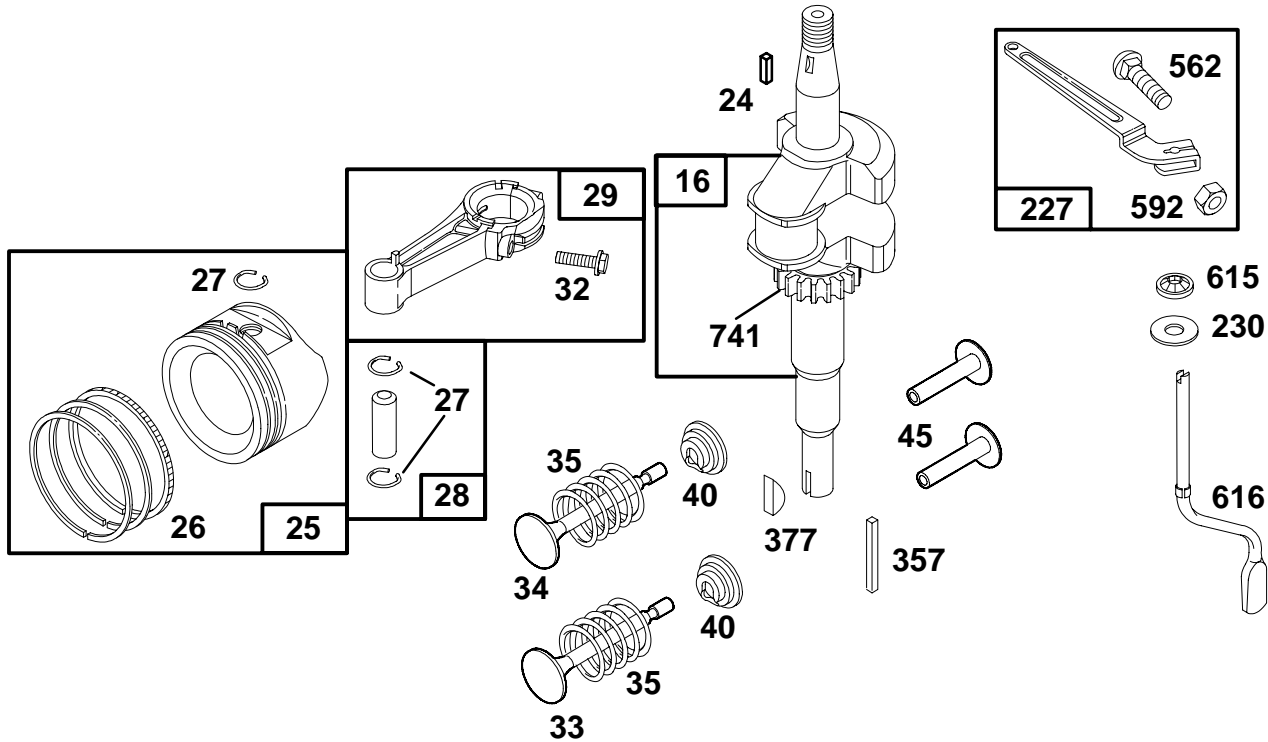

- ★ Included in Gasket Set—See Ref. 358.
- Included in Carburetor Kit—Part No. 493762.
- ◆ Included in Carburetor Gasket Set—Part No. 490937.

REF. NO.	PART NO.	DESCRIPTION	REF. NO.	PART NO.	DESCRIPTION	REF. NO.	PART NO.	DESCRIPTION
16		Crankshaft See Last Pages.			493390 Ring Set (.030" O.S.)	45	262204	Tappet-Valve
24	222698	Key-Flywheel	27	26026	Lock-Piston Pin	227	492349	Lever Assembly-Gov.
25	493262	Piston Assy. (Standard)	28	298909	Pin-Piston (Standard)	230	67072	Washer-Gov. Crank
		493385 Piston Assy. (.010" O.S.)			298908 Pin-Piston (.005" O.S.)	357	91539	Key-Drive Pulley
		493386 Piston Assy. (.020" O.S.)	29	490566	Rod-Connecting	377	94329	Key-Woodruff (For 25 mm Crankshaft)
		493387 Piston Assy. (.030" O.S.)			490743 Rod- Connecting (.020" Undersize)			Note
26	493261	Ring Set (Standard)	32	94699	Screw-Connecting Rod			93065 Key Crankshaft (For 7/8" Dia. Crankshaft)
		493388 Ring Set (.010" O.S.)	33	262651	Valve-Exhaust	562	92613	Bolt-Governor Lever
		493389 Ring Set (.020" O.S.)	34	262652	Valve-Intake	592	231082	Nut-Hex.
			35	262224	Spring-Valve	615	94474	Fastener
			40	93312	Retainer-Valve	616	262578	Crank-Governor
						741	262598	Gear-Timing