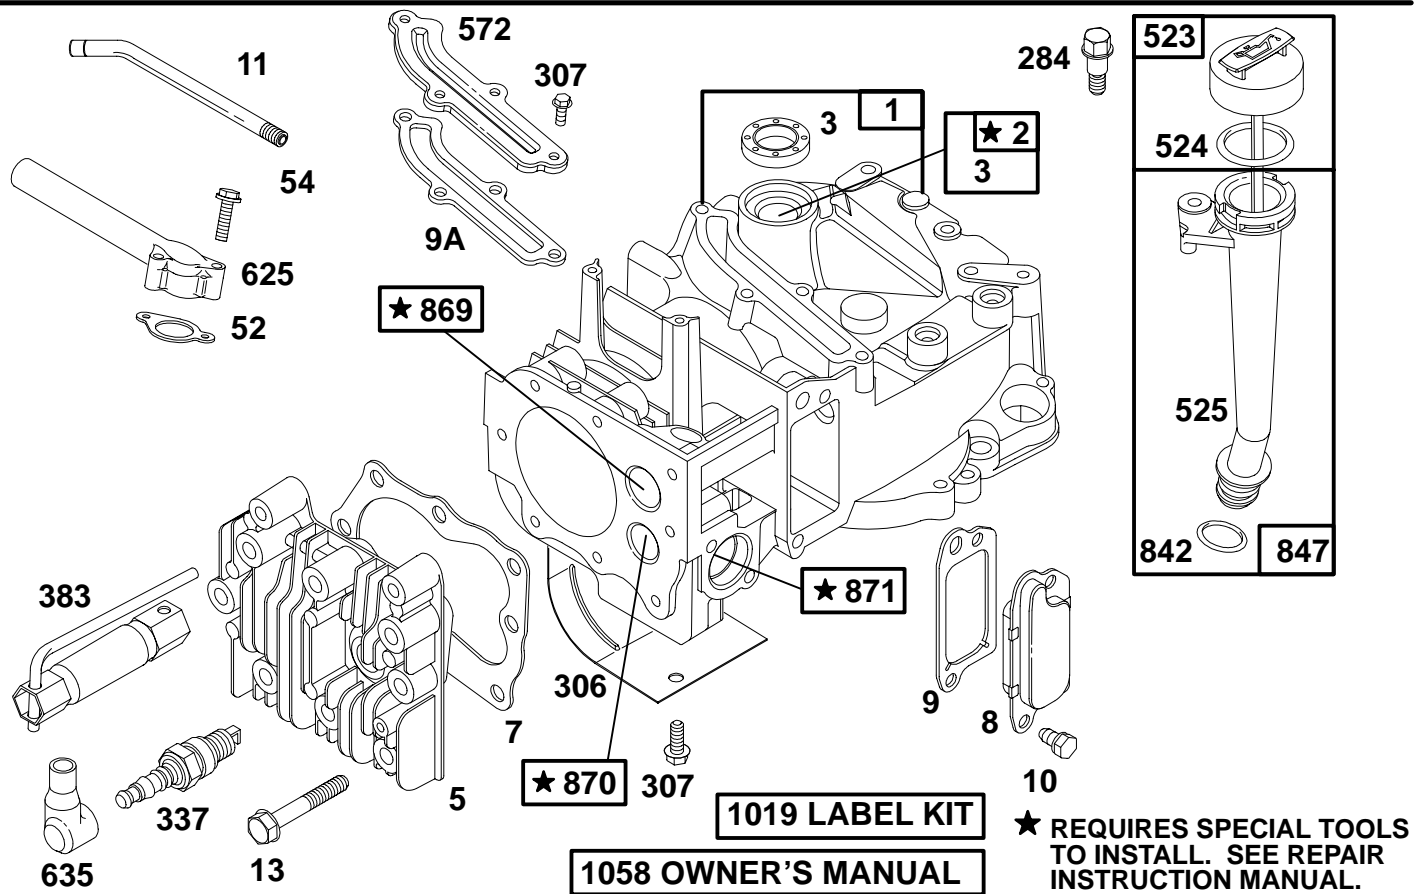

124700 to 124799

REF. NO.	PART NO.	DESCRIPTION	REF. NO.	PART NO.	DESCRIPTION	REF. NO.	PART NO.	DESCRIPTION
1	493260	Cylinder Assembly				525		Tube—Oil Fill See Last Pages.
2	293708	Bushing				572	224328	Baffle—Cylinder
3	★299819	Seal—Oil				625	492717	Manifold—Intake
5	213861	Head—Cylinder				635	66538	Boot—Spark Plug
7	★272200	Gasket—Cylinder Head				842	★280966	Seal—Cap
8	494489	Breather Assembly				847	495263	Tube—Oil Fill (Used After Code Date 92072600).
9	★272481	Gasket—Breather						Note
9A	★272238	Gasket—Breather						493459 Tube—Oil Filler (Used Before Code Date 92072700).
10	94650	Screw—Hex. Hd.				869	213512	Seat—Valve (Intake)
11	231685	Tube—Breather				870	213513	Seat—Valve (Exhaust)
13	94547	Screw—Cylinder Hd.				871	262001	Bushing—Guide
52	★272199	Gasket—Intake Elbow						Note
54	94526	Screw—Hex. Head						63709 Bushing—Guide
284	94511	Screw—Hex. Head				1019	494256	Label Kit
306	224324	Shield—Cylinder				1058	272262	Owner's Manual
307	94515	Screw—Hex. Head						
337	298809	Plug—Spark (With Gasket) (1-1/2" High, 38 mm)						
			383	89838	Wrench—Spark Plug			
			523	495264	Cap—Oil Fill (Used After Code Date 92072600).			
					Note			
					493950 Cap—Oil Fill (Used Before Code Date 92072700 and After Code Date 89121300).			
					493459 Cap—Oil Fill (Used Before Code Date 89121400).			
			524	★280393	Seal—Fill Tube			

- ★ Included in Gasket Set—See Ref. 358.
- Included in Carburetor Kit—Part No. 493762.
- Included in Carburetor Gasket Set—Part No. 490937.