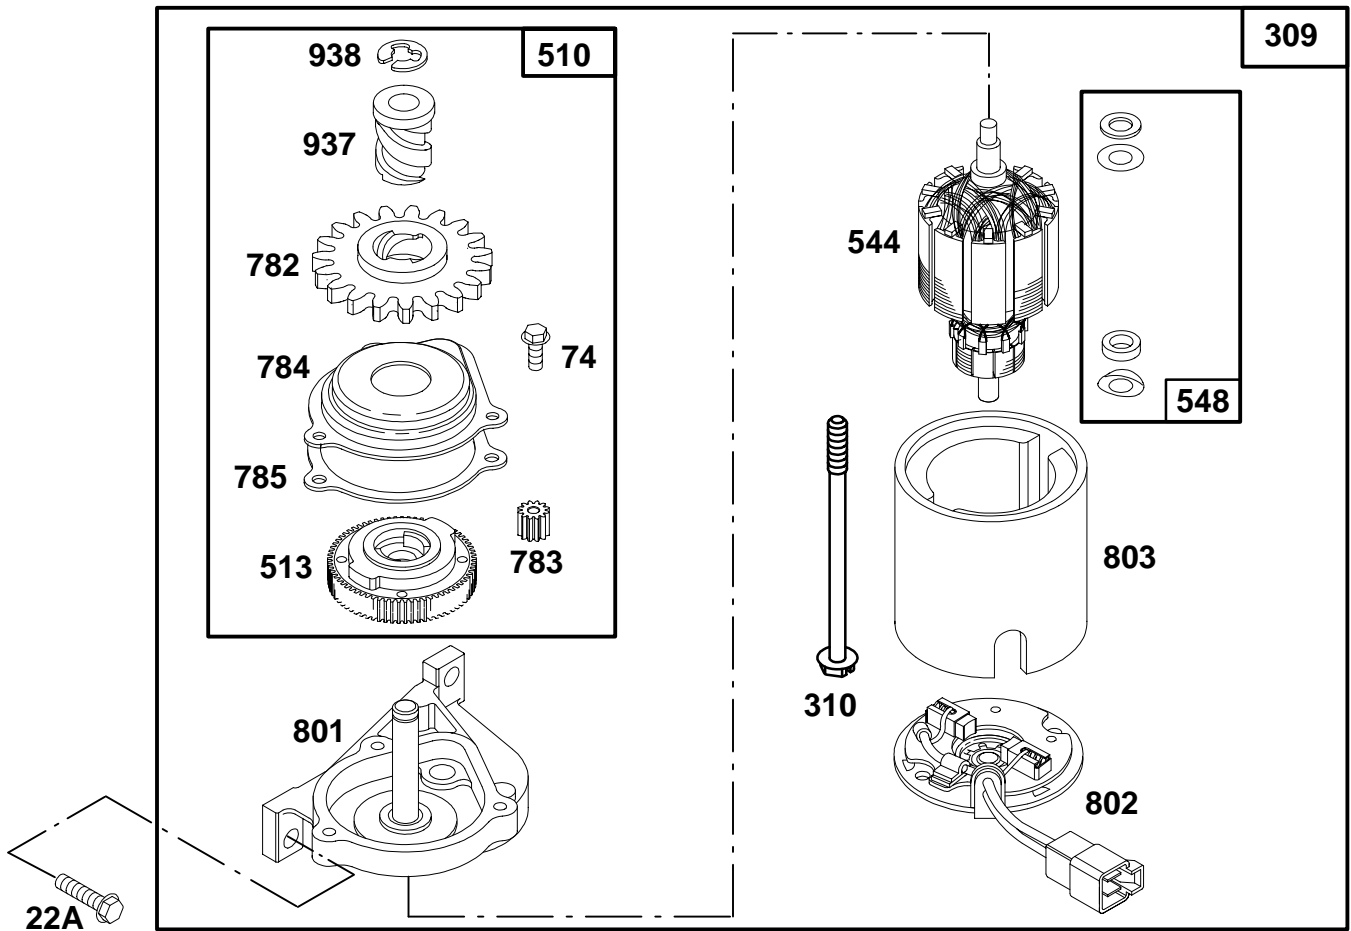

124700 to 124799

REF. NO.	PART NO.	DESCRIPTION	REF. NO.	PART NO.	DESCRIPTION	REF. NO.	PART NO.	DESCRIPTION	
22A	94268	Screw-Hex. Head			———— Note ————	937	281125	Spline-Starter (Used After Code Date 90063000).	
74	93490	Screw-Sem			494146 Pinion-Starter (Includes Spline) (Used Before Code Date 90070100).			———— Note ————	
309	494233	Motor-Starter						494146 Spline-Starter (Includes Pinion) (Used Before Code Date 90070100).	
310	94553	Bolt-Thru							
510	494147	Drive-Starter							
513	394815	Clutch-Drive	783	261606	Gear-Starter				
544	492921	Armature-Starter	784	224262	Cover-Gear				
548	492919	Washer Set	785	272201	Gasket-Cover				
782	281127	Gear-Starter (Used After Code Date 90063000).	801	492335	Cap-Drive		938	93941	Retainer-Lock
			802	492922	Cap-End				
			803	492920	Housing-Starter				

- ★ Included in Gasket Set—See Ref. 358.
- Included in Carburetor Kit—Part No. 493762.
- Included in Carburetor Gasket Set—Part No. 490937.