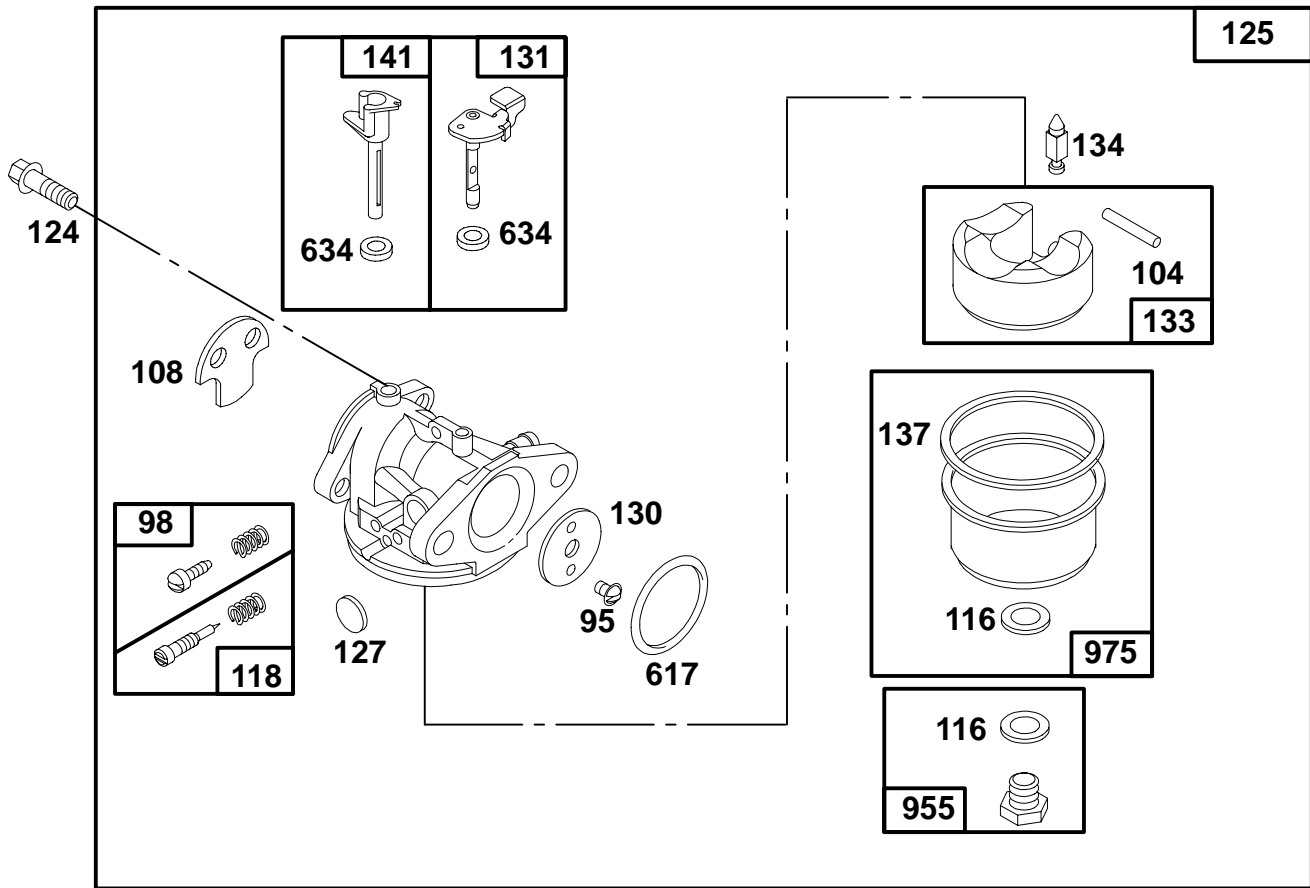

124700 to 124799

REF. NO.	PART NO.	DESCRIPTION	REF. NO.	PART NO.	DESCRIPTION	REF. NO.	PART NO.	DESCRIPTION
95	94098	Screw-Round Head			3194, 3196, 3197, 3199, 3202, 3204, 3205, 3206, 3209, 3213, 3215, 3217, 3218, 3220, 3221, 3222, 3227, 3259.			493763 Screw-Fuel Bowl (High Altitude)
98	398185	Screw-Idle Adjustment						Note _____
104	231371	Pin-Float Hinge						493637 Screw-Fuel Bowl (Std.)
108	223471	Valve-Choke						OR
116	◆●	Gasket-Sealing (Sold in Kit Only)						494870 Screw-Fuel Bowl (High Altitude)
118	493765	Valve Kit-Needle	127	●	Plug-Welch (Sold in Kit Only)			Used on Type No(s). 0108, 0163, 0214, 0220, 3106, 3108, 3121, 3137, 3148, 3153, 3156, 3158, 3186, 3188, 3189, 3190, 3192, 3193, 3194, 3196, 3197, 3199, 3202, 3204, 3205, 3206, 3209, 3213, 3215, 3217, 3218, 3220, 3221, 3222, 3227, 3259.
124	94525	Screw-Carb. Mtg.	130	223470	Valve-Throttle			
125	494217	Carburetor	131	493267	Shaft-Throttle			
		SEE NEXT PAGE FOR ADDITIONAL CARBURETOR.	133	398187	Float-Carburetor			
		Note _____	134	398188	Valve-Needle (Includes Seat)			
		493627 Carburetor (Primer) (Used Before Code Date 93080200). Used on Type No(s). 0108, 0163, 0214, 0220, 3106, 3108, 3121, 3137, 3148, 3153, 3156, 3158, 3186, 3188, 3189, 3190, 3192, 3193,	137	◆●	Gasket-Float Bowl (Sold in Kit Only)			
			141	494218	Shaft-Choke			
			617	◆●270344	Seal-Fuel Intake Tube			
			634	◆●	Washer-Shaft (Sold in Kit Only)			
			955	493869	Screw-Fuel Bowl (Std.)			
					OR			
						975	493640	Bowl-Float

- ★ Included in Gasket Set-See Ref. 358.
- Included in Carburetor Kit-Part No. 493762.
- Included in Carburetor Gasket Set-Part No. 490937.