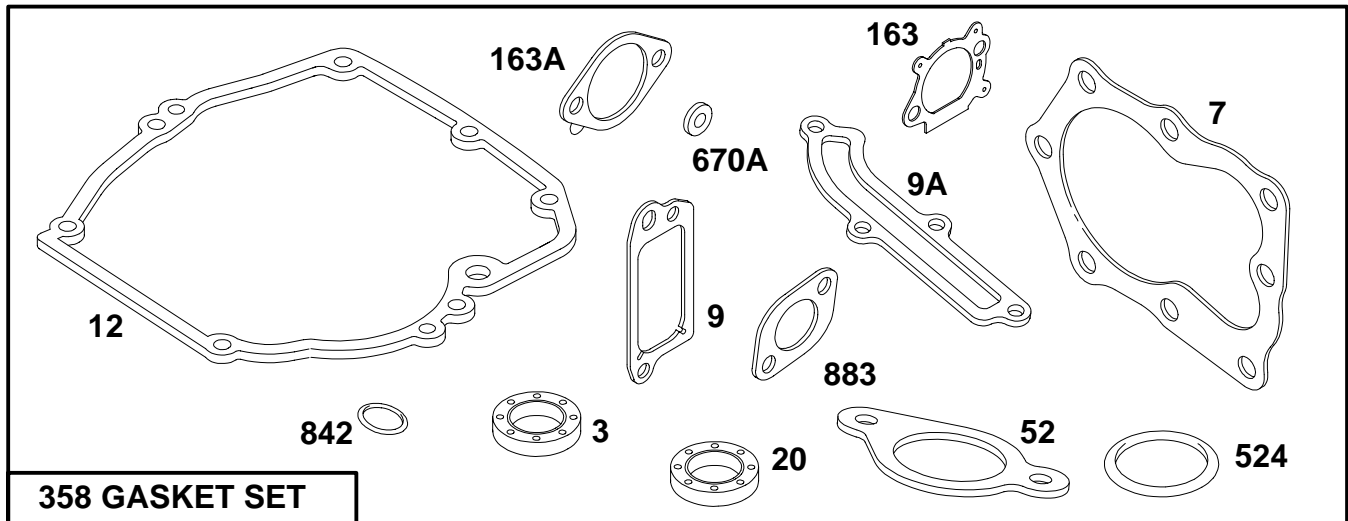

REF. NO.	PART NO.	DESCRIPTION	REF. NO.	PART NO.	DESCRIPTION	REF. NO.	PART NO.	DESCRIPTION
3	★299819	Seal—Oil	121	493762	Carburetor Kit			————— Note ————— 493263 Gasket Set (Used Before Code Date 93080200). 524 ★280393 Seal—Fill Tube 617 ◆◆270344 Seal—Fuel Intake Tube 634 ◆◆ Washer—Shaft (Sold in Kit Only) 670A ★493823 Spacer (Includes 2) 842 ★280966 Seal 883 ★272253 Gasket—Exhaust 977 490937 Gasket Set—Carburetor
7	★272200	Gasket—Cylinder Hd.	127	●	Plug—Welch (Sold in Kit Only)			
9	★272481	Gasket—Breather	134	●398188	Valve—Inlet (Includes Seat)			
9A	★272238	Gasket—Breather	137	◆◆	Gasket—Bowl (Sold in Kit Only)			
12	★272198	Gasket—Crankcase	163	★272653	Gasket—Air Cleaner			
20	★399781	Seal—Oil	163A	★272296	Gasket—Air Cleaner			
52	★272199	Gasket—Intake Elbow	358	496117	Gasket Set (Used After Code Date 93080100).			
104	●231371	Pin—Float Hinge						
116	◆◆	Gasket—Sealing (Sold in Kit Only)						
118	●493765	Valve Kit—Needle						

- ★ Included in Gasket Set—See Ref. 358.
- Included in Carburetor Kit—Part No. 493762.
- ◆◆ Included in Carburetor Gasket Set—Part No. 490937.