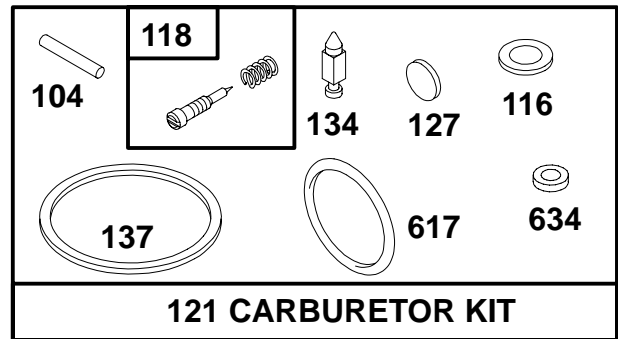

121 CARBURETOR KIT

REF. NO.	PART NO.	DESCRIPTION	REF. NO.	PART NO.	DESCRIPTION	REF. NO.	PART NO.	DESCRIPTION
3	★299819	Seal—Oil	121	493762	Carburetor Kit			————— Note ————— 493263 Gasket Set (Used Before Code Date 93080200). 524 ★280393 Seal—Fill Tube 617 ◆◆270344 Seal—Fuel Intake Tube 634 ◆◆ Washer—Shaft (Sold in Kit Only) 670A ★493823 Spacer (Includes 2) 842 ★280966 Seal 883 ★272253 Gasket—Exhaust 977 490937 Gasket Set—Carburetor
7	★272200	Gasket—Cylinder Hd.	127	●	Plug—Welch (Sold in Kit Only)			
9	★272481	Gasket—Breather	134	●398188	Valve—Inlet (Includes Seat)			
9A	★272238	Gasket—Breather	137	◆◆	Gasket—Bowl (Sold in Kit Only)			
12	★272198	Gasket—Crankcase	163	★272653	Gasket—Air Cleaner			
20	★399781	Seal—Oil	163A	★272296	Gasket—Air Cleaner			
52	★272199	Gasket—Intake Elbow	358	496117	Gasket Set (Used After Code Date 93080100).			
104	●231371	Pin—Float Hinge						
116	◆◆	Gasket—Sealing (Sold in Kit Only)						
118	●493765	Valve Kit—Needle						

- ★ Included in Gasket Set—See Ref. 358.
- Included in Carburetor Kit—Part No. 493762.
- ◆◆ Included in Carburetor Gasket Set—Part No. 490937.