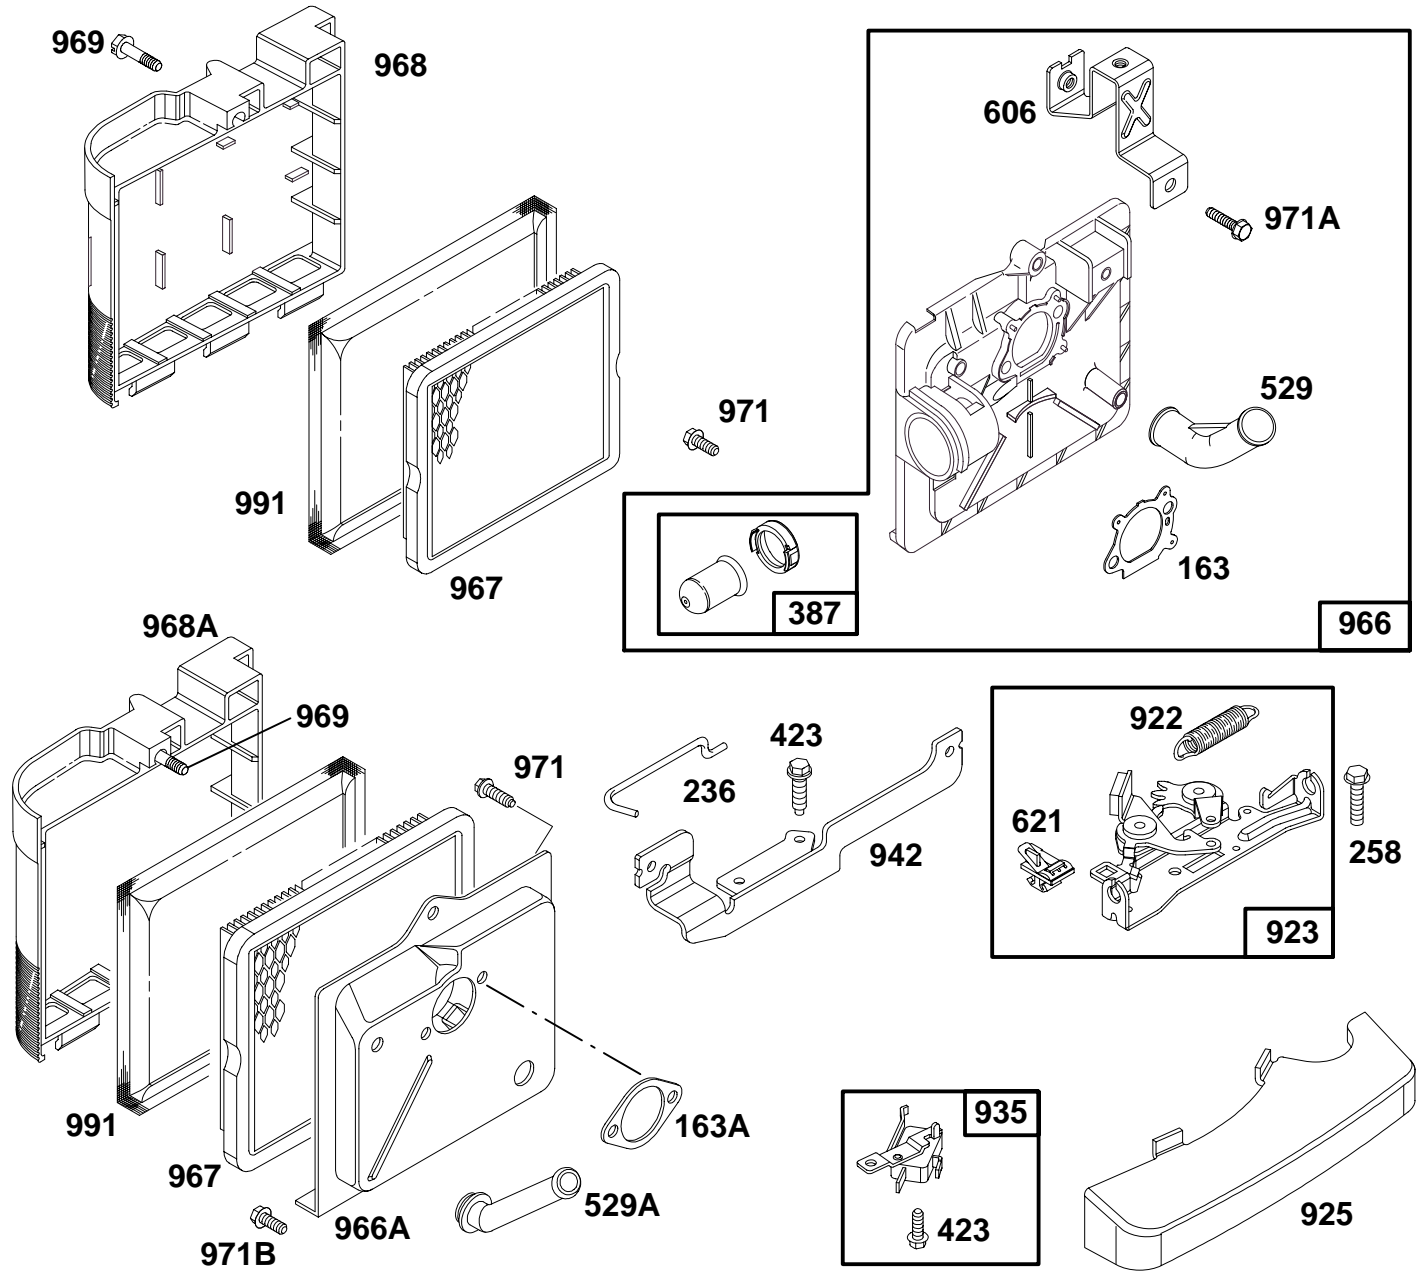

124700 to 124799

REF. NO.	PART NO.	DESCRIPTION	REF. NO.	PART NO.	DESCRIPTION	REF. NO.	PART NO.	DESCRIPTION
163	★272653	Gasket–Air Cleaner	925	281145	Cover–Linkage	967	491588	Filter–Air
163A	★272296	Gasket–Air Cleaner	935	398758	Switch–Interlock	968	281340	Cover–Air Cleaner
236	262461	Link–Lock Out	942	224494	Bracket–Brake	968A	281069	Cover–Air Cleaner
258	94512	Screw–Hex. Head	966	496116	Base–Air Cleaner (Primer Style)	969	94120	Screw–Cover Mtg.
387	496115	Primer–Carburetor			(Used After Code Date 93080100).	971	94121	Screw–Air Cleaner
423	93758	Screw–Hex. Hd.				971A	94749	Screw–Hex. Head
529	281299	Grommet				971B	94269	Screw–Air Cleaner
529A	280943	Grommet	966A	492363	Base–Air Cleaner (Metal)	991	493537	Pre-Filter Assembly
606	224815	Strap–Bracket			(Used Before Code Date 93080200).			
621	396847	Switch–Stop						
922	262640	Spring–Brake						
923	493442	Brake						

- ★ Included in Gasket Set–See Ref. 358.
- Included in Carburetor Kit–Part No. 493762.
- Included in Carburetor Gasket Set–Part No. 490937.