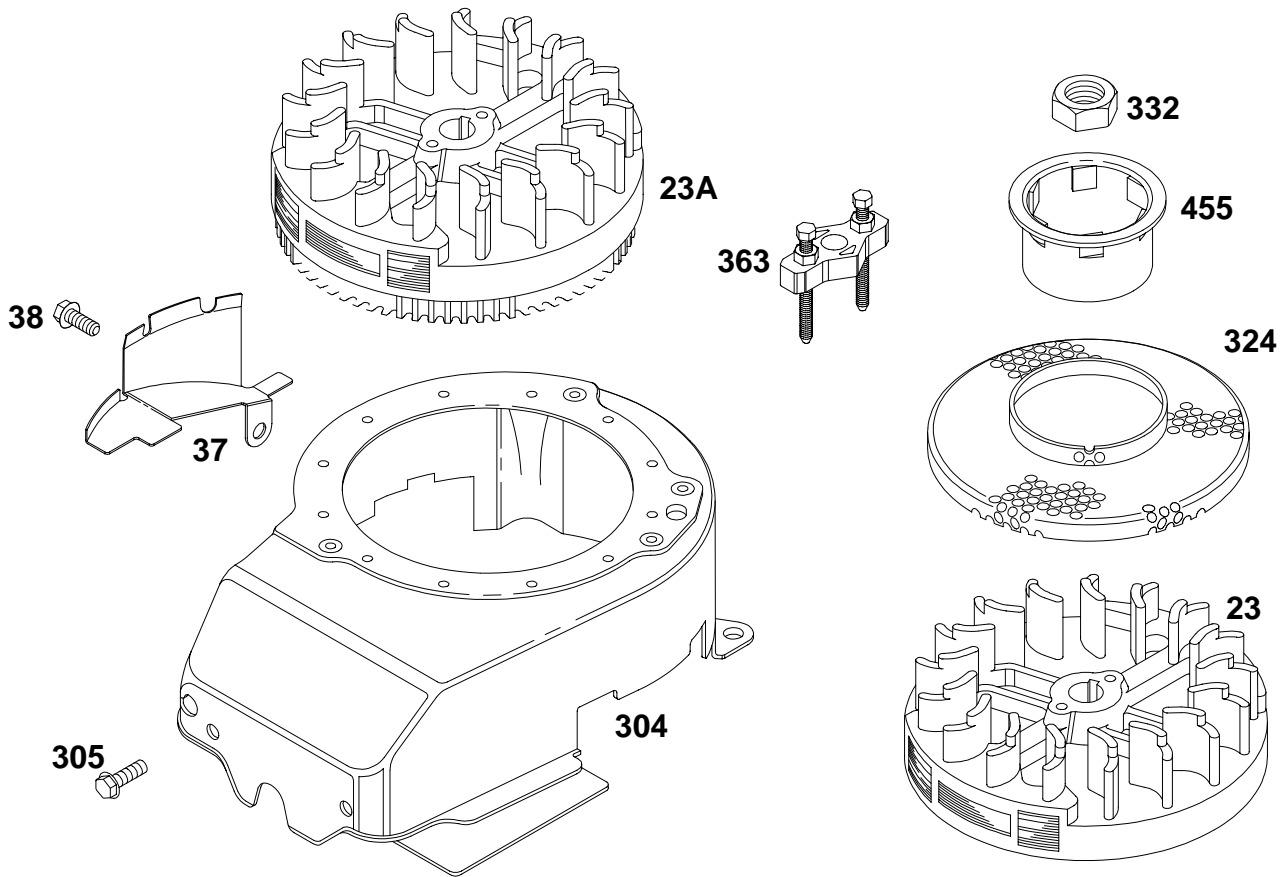

REF. NO.	PART NO.	DESCRIPTION	REF. NO.	PART NO.	DESCRIPTION	REF. NO.	PART NO.	DESCRIPTION
23	492177	Flywheel	304	493294	Housing-Blower Used on Engines Without Band Brake.	324	224251	Screen-Rotating
23A	492175	Flywheel						Note
		Note						224252 Screen-Rotating
		492893 Flywheel			Note			Used on Type No(s).
		Used on Type No(s).			493293 Housing-Blower			Used on Type No(s).
		0126, 0127, 0155,			Used on Engines With			3252.
		0156, 0157, 0168,			Band Brake.	332	92284	Nut-Flywheel
		0176, 0184, 0185,				363	19069	Flywheel Puller
		0205, 0207, 0213,	305	94513	Screw-Sem	455	224250	Cup-Flywheel
		0214, 0215, 0223,			Note			
		0224, 0418, 0468,			94513 Screw-Sem			
		0643, 0665, 0669,			94167 Stud			
		0674, 0675, 0683,			90832 Lockwasher			
		4005, 4006.			Used on Type No(s).			
37	224511	Guard-Flywheel			3117, 3126, 3149.			
38	94608	Screw-Hex. Hd.						

- ★ Included in Gasket Set-See Ref. 358.
- Included in Carburetor Kit-Part No. 493762.
- Included in Carburetor Gasket Set-Part No. 490937.