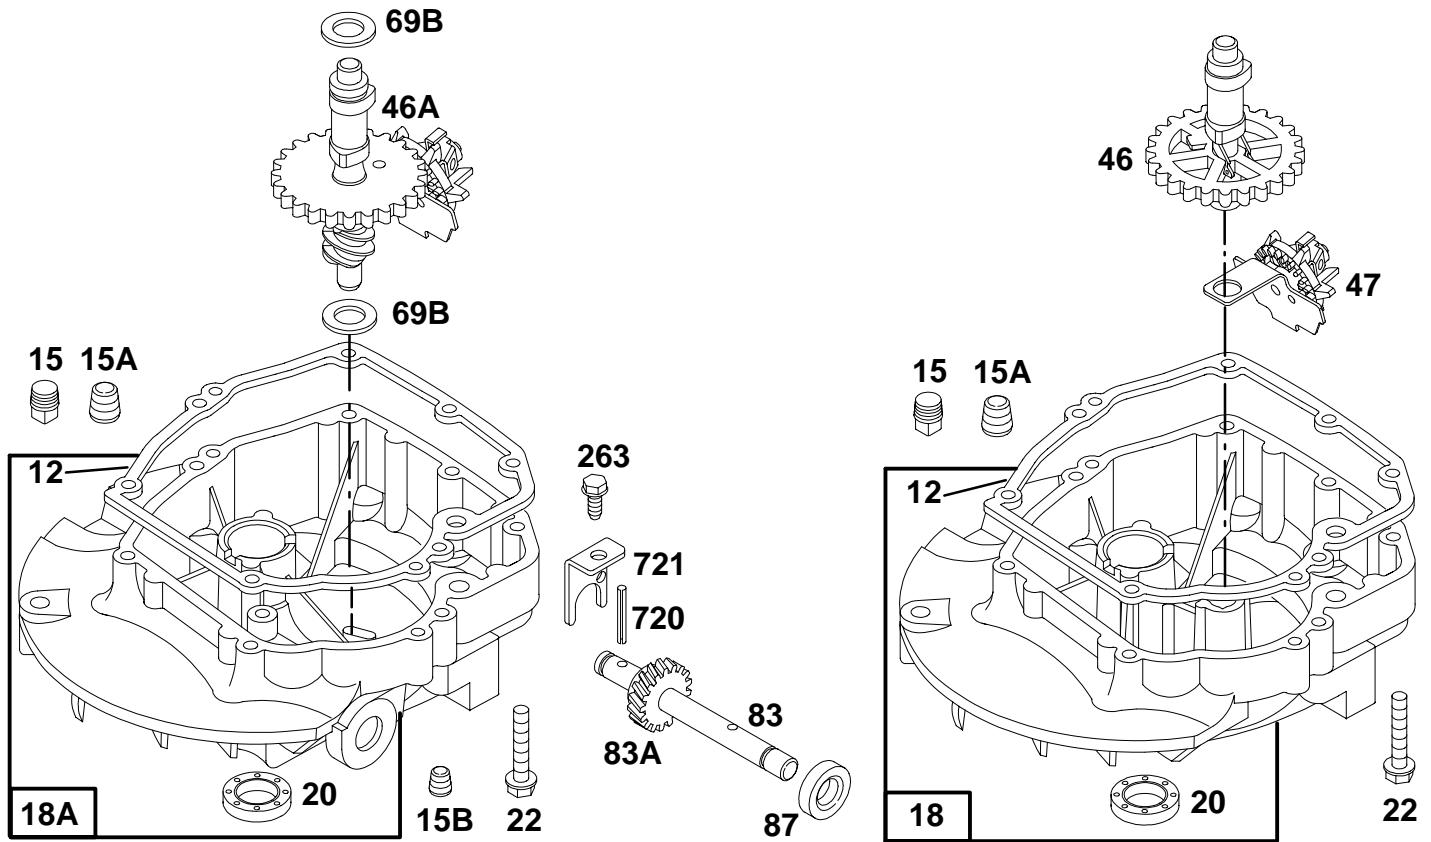

124700 to 124799

REF. NO.	PART NO.	DESCRIPTION	REF. NO.	PART NO.	DESCRIPTION	REF. NO.	PART NO.	DESCRIPTION
12	★272198	Gasket-Crankcase	46	492830	Gear-Cam			231748 Shaft-Drive
15	94239	Plug-Oil Drain	46A		Gear-Cam			Used on Type No(s).
15A	94613	Plug-Oil Drain (Hex. Socket)			See Last Pages.			0125, 0138, 0147,
15B	94470	Plug-Pipe (1/16-27 NPTF)	47	493737	Slinger-Oil (Used After Code Date 90030456 and 90031800).			0148, 0159, 0164,
18	493279	Sump-Engine			Note			0672, 3155, 3159,
					492524 Slinger-Oil (Used Before Code Date 90030556 and 90031900).			3193, 3195, 3209,
					231711 Shaft-Drive			3215, 7050, 7051.
					Used on Type No(s).			231758 Shaft-Drive
18A	493365	Sump-Engine	69B	68938	Washer-Thrust			Used on Type No(s).
20	★399781	Seal-Oil	83	231671	Shaft-Drive			0164.
22	94220	Screw-Hex. Head			Note			231909 Shaft-Drive
					231711 Shaft-Drive			Used on Type No(s).
					Used on Type No(s).			3233, 3234.
					231711 Shaft-Drive			83A
					Used on Type No(s).			Gear-Drive
					0192, 0667, 3110,			See Last Pages.
					3172, 3177, 3222.			87
								391484 Seal-Oil
								263
								94602 Screw-Self Tap
								720
								93474 Pin-Roll
								721
								224249 Stop-Shaft

- ★ Included in Gasket Set-See Ref. 358.
- Included in Carburetor Kit-Part No. 493762.
- Included in Carburetor Gasket Set-Part No. 490937.