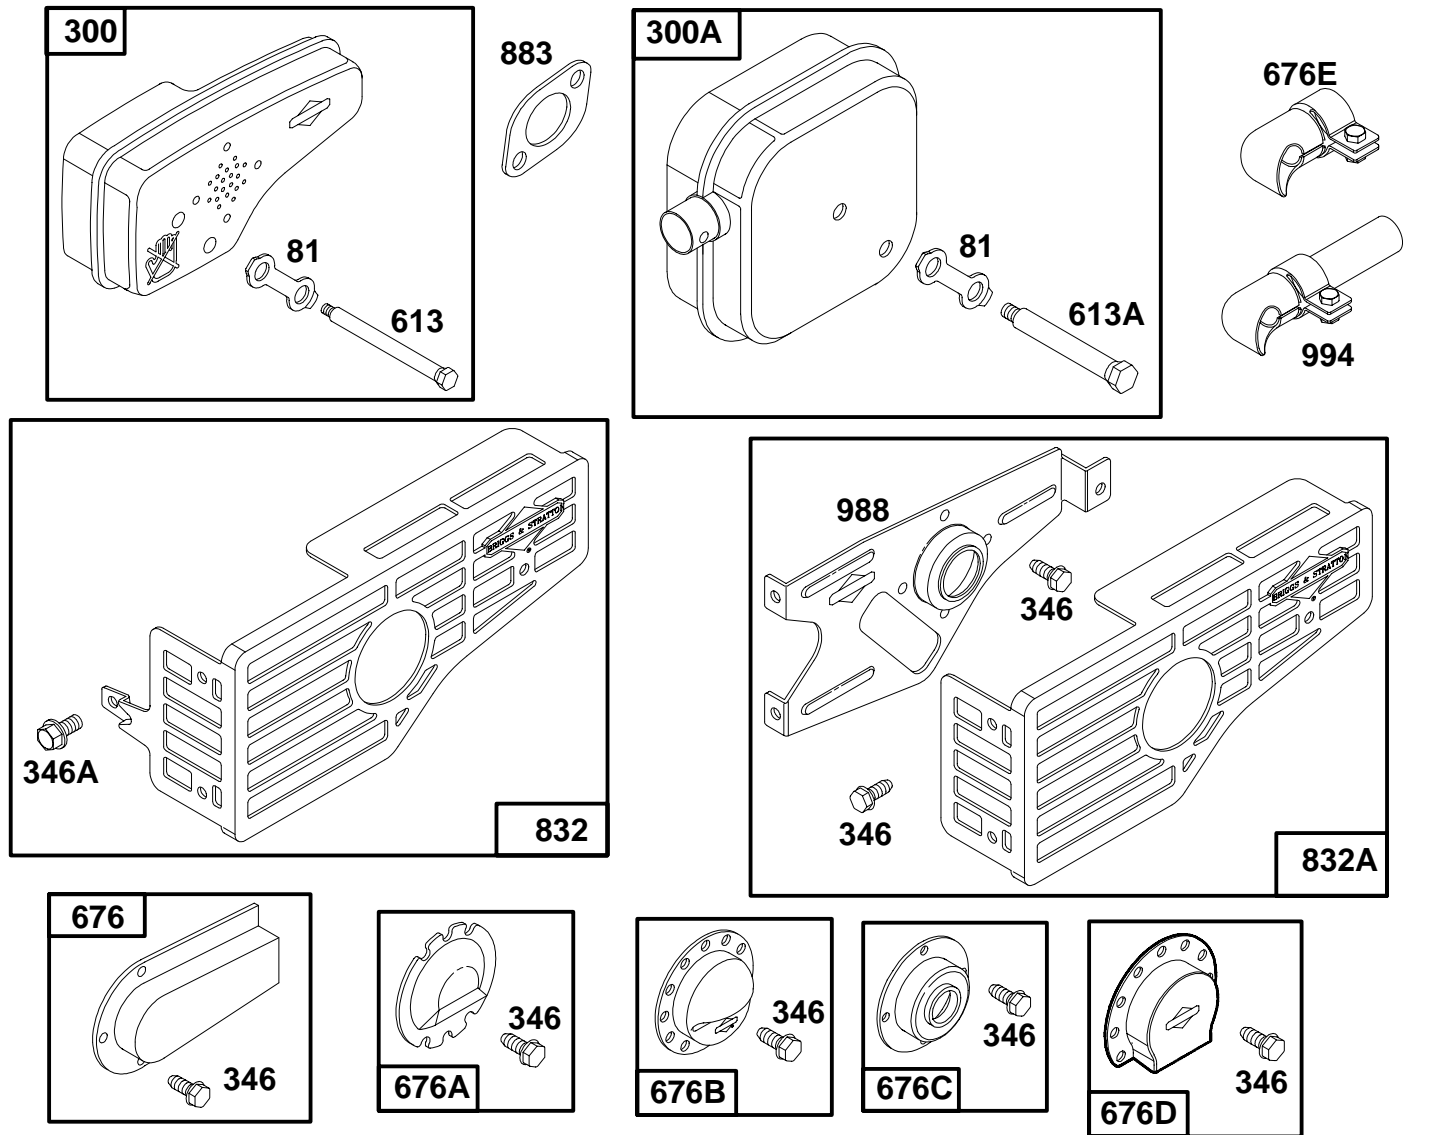

124700 to 124799

REF. NO.	PART NO.	DESCRIPTION	REF. NO.	PART NO.	DESCRIPTION	REF. NO.	PART NO.	DESCRIPTION
81	223664	Lock-Muffler Screw	613A	94615	Screw-Muffler Mtg.	676E	494485	Deflector-Muffler
300	490547	Muffler-Exhaust	676	493871	Deflector-Muffler	832	494224	Guard-Muffler
300A	494343	Muffler-Exhaust (Square Lo-Tone)	676A	393756	Deflector-Muffler	832A	494224	Guard-Muffler
346	93705	Screw-Hex. Hd.	676B	396548	Deflector-Muffler	883	★272253	Gasket-Exhaust
346A	94602	Screw-Hex. Hd.	676C	397931	Deflector-Muffler	988	223828	Bracket-Mounting
613	94231	Screw-Muffler Mtg.	676D	393760	Deflector-Muffler	994	494486	Arrester-Spark

- ★ Included in Gasket Set-See Ref. 358.
- Included in Carburetor Kit-Part No. 493762.
- Included in Carburetor Gasket Set-Part No. 490937.