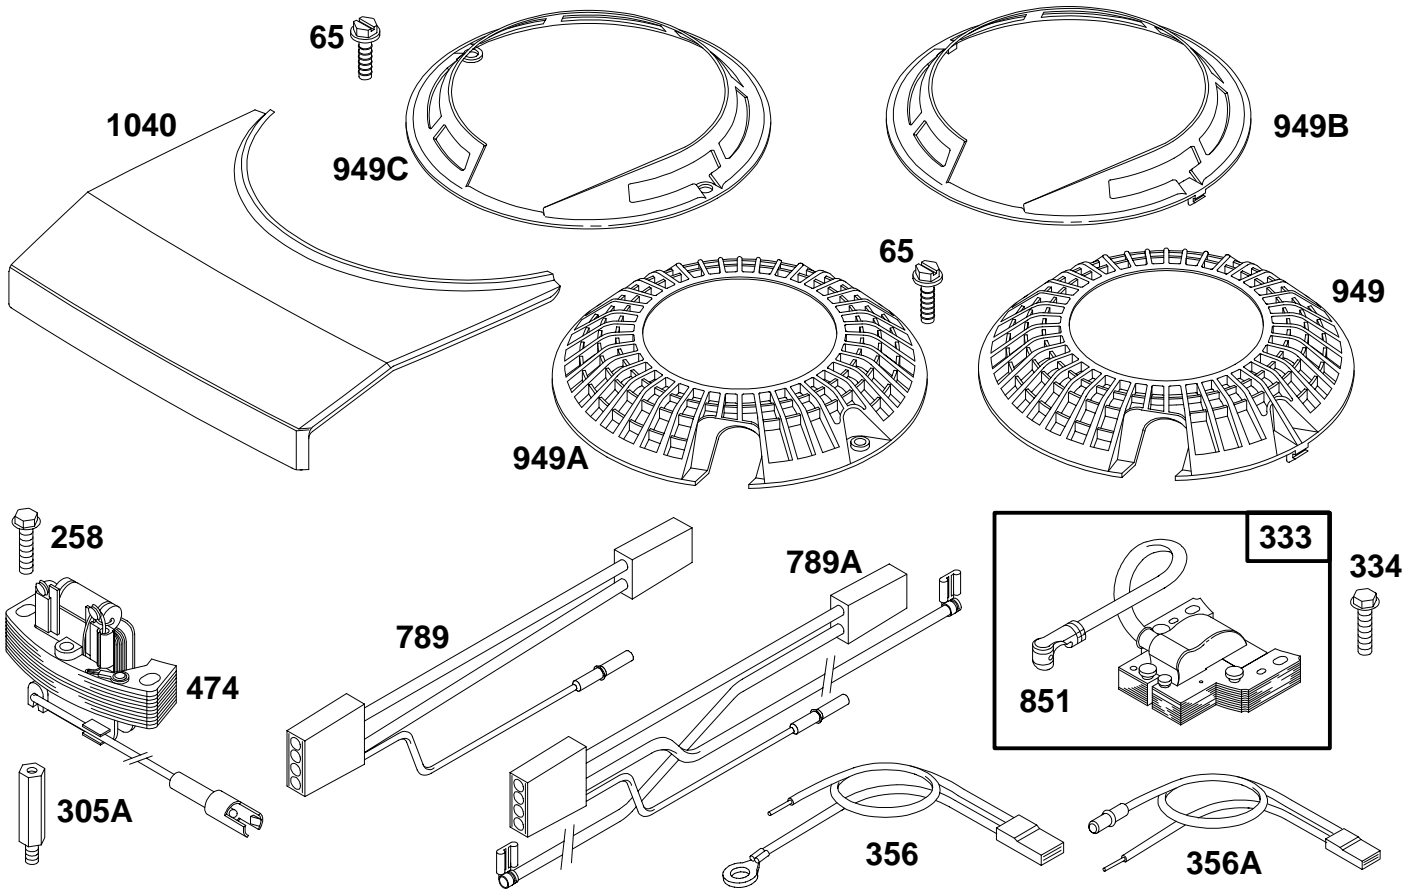

REF. NO.	PART NO.	DESCRIPTION	REF. NO.	PART NO.	DESCRIPTION	REF. NO.	PART NO.	DESCRIPTION
65	94058	Screw—Guard Mounting			7017, 7018, 7019, 7024, 7025, 7026, 7050, 7051, 7055, 7060, 7080, 7090.	789A		Harness—Wire See Last Pages.
		Note ———				851	221798	Terminal—Cable
		94603 Screw—Guard Mounting	356A	496381	Wire—Stop (Used After Code Date 93100300).	949	281136	Guard—Finger (Snap—In Style For 1-1/2 Quart Tank)
258	94512	Screw—Hex. Head			Note ———	949A	280946	Guard—Finger (Screwed—In Style For 1-1/2 Quart Tank)
305A	94510	Stud—Stator Mounting			398153 Wire—Stop	949B	281143	Guard—Finger (Snap—In Style For 1 Quart Tanks)
333	802574	Armature—Magneto			398708 Wire—Stop (Used Before Code Date 93100400).			Use(s):
334	93381	Screw—Armature Mtg.	474	492841	Alternator	949C	280980	Guard—Finger (Screwed—In Style For 1 Quart Tanks)
356	398808	Wire—Stop	789	493379	Harness—Wire Used on Engines Without Band Brake Except as Listed Below.	1040		Plate—Trim See Last Pages.
		Note ———			Note ———			
		398153 Wire—Stop Used on Type No(s). 3251.			494543 Harness—Wire Used on Type No(s). 0141, 0175.			
		398708 Wire—Stop Used on Type No(s). 0122, 0141, 0155, 0174, 0175, 3114, 3146, 3147, 3261, 3262, 7015, 7016,						

- ★ Included in Gasket Set—See Ref. 358.
- Included in Carburetor Kit—Part No. 493762.
- Included in Carburetor Gasket Set—Part No. 490937.