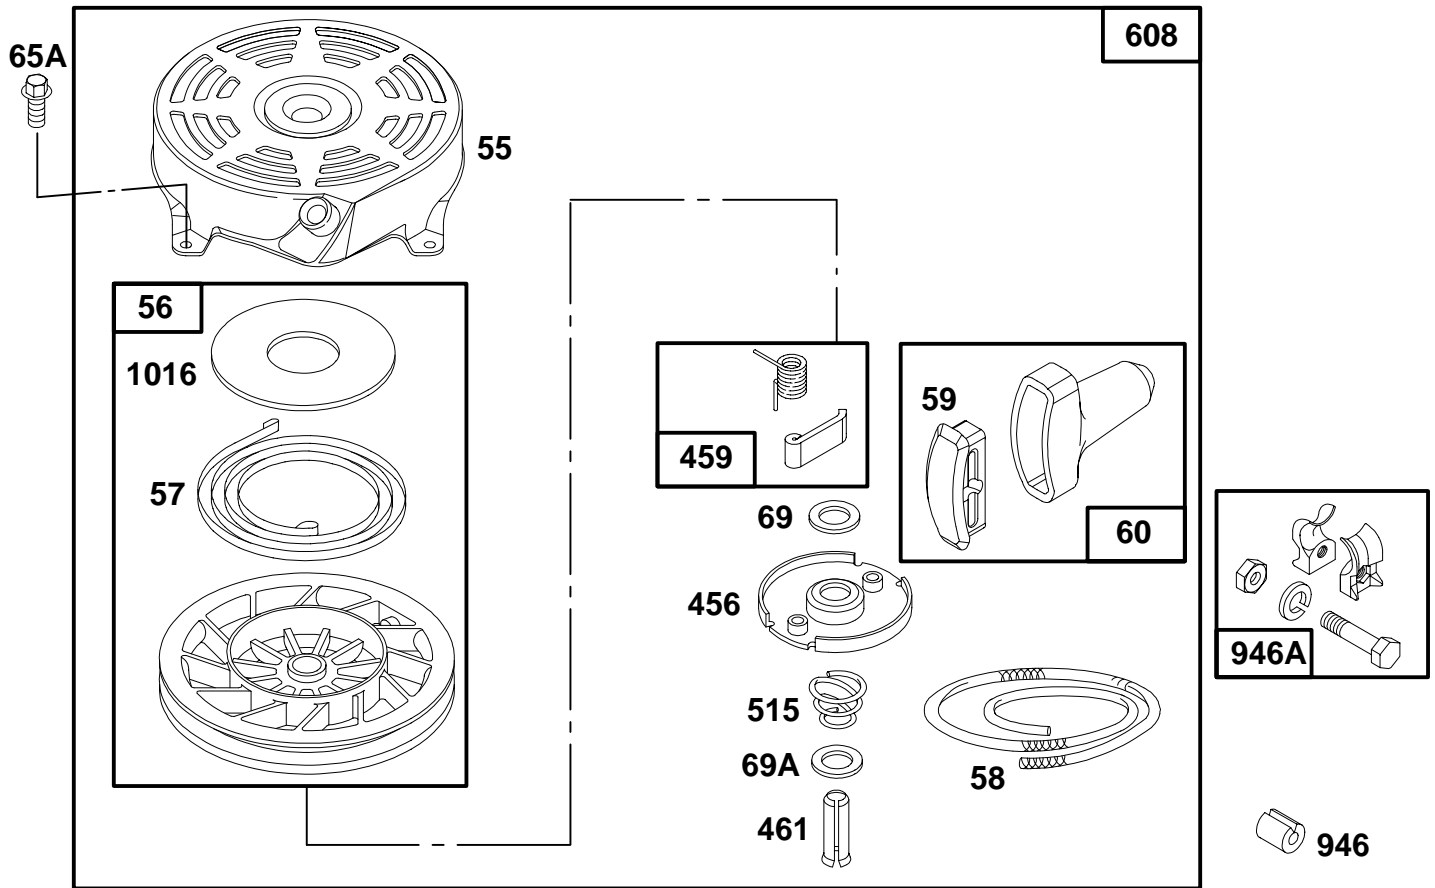

124700 to 124799

REF. NO.	PART NO.	DESCRIPTION	REF. NO.	PART NO.	DESCRIPTION	REF. NO.	PART NO.	DESCRIPTION
55	492831	Housing–Rewind Starter	65A	94579	Screw–Hex. Head	608	493295	Starter–Rewind
56	493824	Pulley–Starter	69	280973	Washer–Spring			Include(s):
57	262594	Spring–Rewind Starter	69A	224322	Washer–Flat			94128 Screw–Hex. Hd
58	280399	Rope–Starter (Cut To Suit)	456	224321	Retainer–Spring			92987 Nut–Hex.
59	396892	Insert–Handle	459	492833	Pawl–Ratchet	946	223294	Stop–Rope
60	393152	Grip–Starter Rope	461	262626	Pin–Shaft	946A	396526	Guide–Rope
			515	262625	Spring–Retainer	1016	224278	Cover–Pulley

- ★ Included in Gasket Set–See Ref. 358.
- Included in Carburetor Kit–Part No. 493762.
- Included in Carburetor Gasket Set–Part No. 490937.