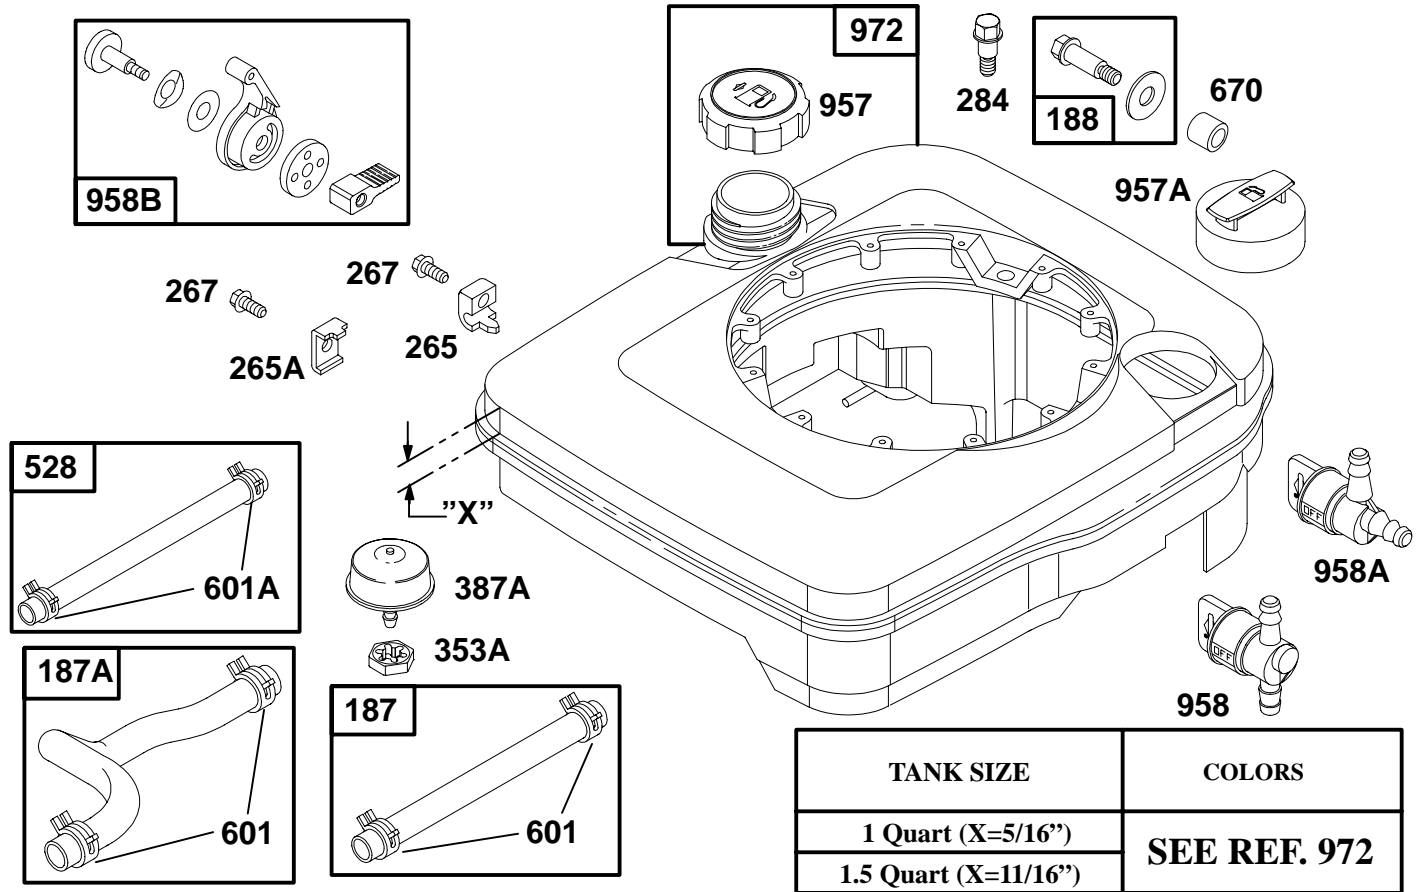

REF. NO.	PART NO.	DESCRIPTION	REF. NO.	PART NO.	DESCRIPTION	REF. NO.	PART NO.	DESCRIPTION	
187	492790	Line-Fuel (6-3/4", Cut to Suit) Note 296004 Line-Fuel (23", Cut to Suit)		224057	Clamp-Casing Used on Type No(s). 0201, 0208, 0467, 0623, 0625, 0656, 0657, 7015, 7019.	528	399254	Hose-Primer	
187A	492791	Line-Fuel (Molded)	267	94204	Screw-Hex. Head Note 94264 Screw-Hex. Head	601	93807	Clamp-Hose (Black) Note 93053 Clamp-Hose (Green)	
188	398540	Screw-Tank Mounting		284	94511	Screw-Hex Head	601A	94171	Clamp-Hose
265	213146	Clamp-Casing	353A	94581	Washer-Lock	670	280512	Spacer	
265A	221535	Clamp-Casing Note 22372 Clamp-Casing Used on Type No(s). 0643, 0650.	387A	394281	Primer-Carburetor	957	397974	Cap-Fuel Tank	
						957A	493017	Cap-Fuel Tank	
						958	494768	Valve-Shut-Off	
						958A	494539	Valve-Shut-Off	
						958B	494235	Valve-Shut-Off	
						972		Tank-Fuel See Last Pages.	

- ★ Included in Gasket Set-See Ref. 358.
- Included in Carburetor Kit-Part No. 493762.
- Included in Carburetor Gasket Set-Part No. 490937.