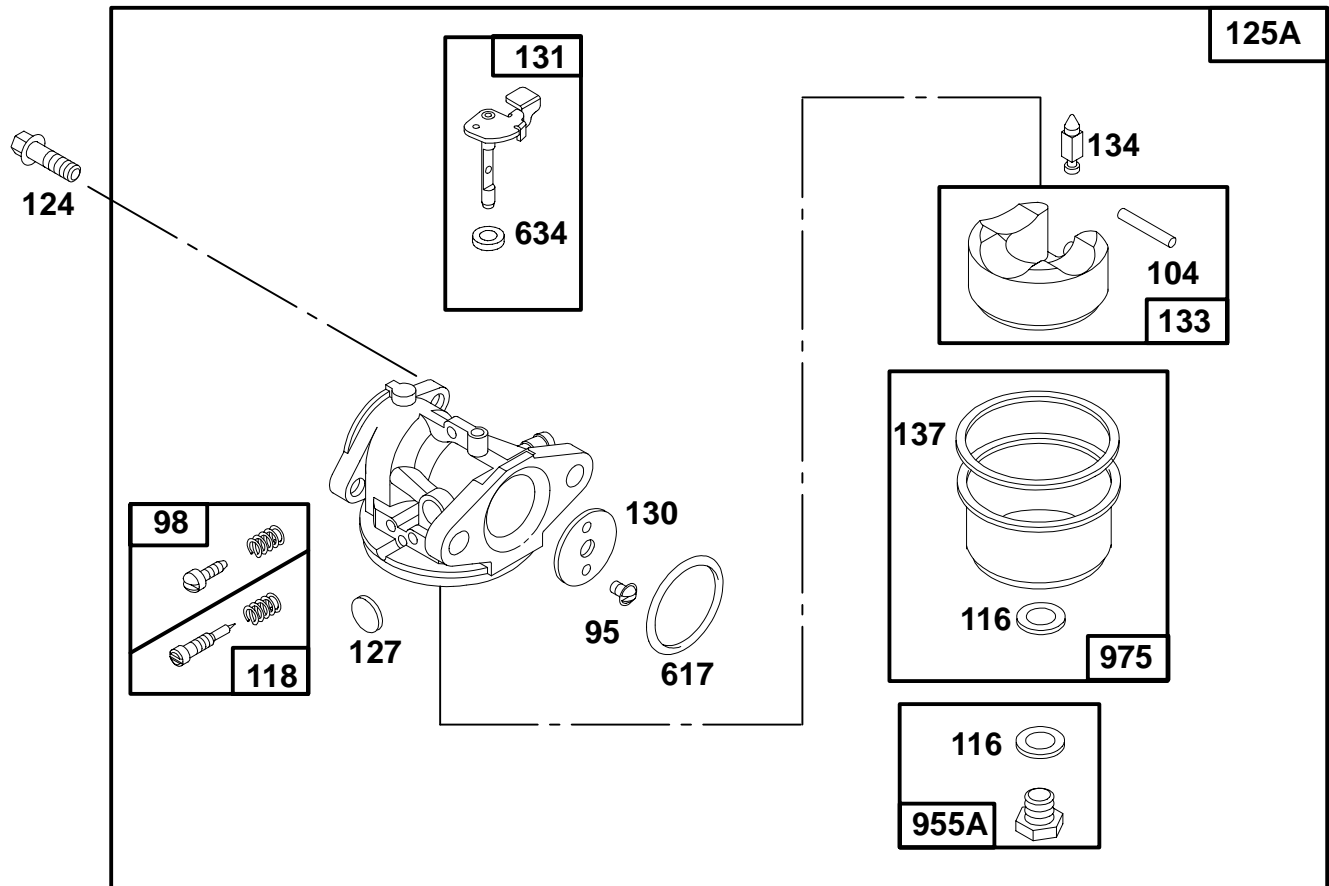

REF. NO.	PART NO.	DESCRIPTION	REF. NO.	PART NO.	DESCRIPTION	REF. NO.	PART NO.	DESCRIPTION
95	94098	Screw—Round Head	125A	496114	Carburetor (For Primer) (Used After Code Date 93080100).	137	◆◆	Gasket—Float Bowl (Sold in Kit Only)
98	398185	Screw—Idle Adjustment				617	◆◆270344	Seal—Fuel Intake Tube
104	◆231371	Pin—Float Hinge				634	◆◆	Washer—Shaft (Sold in Kit Only)
116	◆◆	Gasket—Sealing (Sold in Kit Only)	127	●	Plug—Welch (Sold in Kit Only)	955A	493637	Screw—Fuel Bowl OR 496063 Screw—Fuel Bowl (For High Altitude)
118	◆493765	Valve Kit—Needle	130	223470	Valve—Throttle	975	493640	Bowl—Float
124	94525	Screw—Carb. Mtg.	131	493267	Shaft—Throttle			
			133	398187	Float—Carburetor			
			134	◆398188	Valve—Needle (Includes Seat)			

- ★ Included in Gasket Set—See Ref. 358.
- Included in Carburetor Kit—Part No. 493762.
- Included in Carburetor Gasket Set—Part No. 490937.