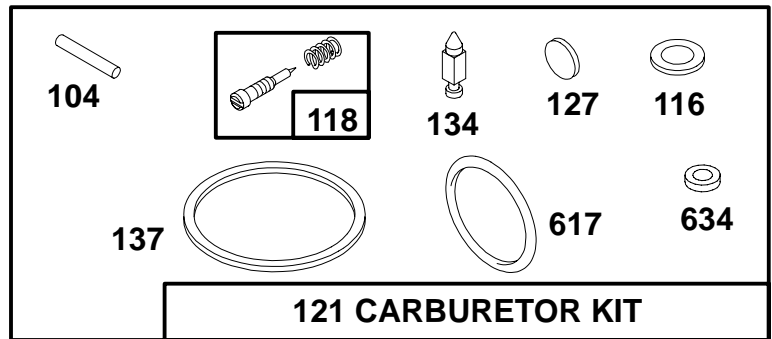

121 CARBURETOR KIT

REF. NO.	PART NO.	DESCRIPTION	REF. NO.	PART NO.	DESCRIPTION	REF. NO.	PART NO.	DESCRIPTION
3	★299819	Seal—Oil	127	●	Plug—Welch (Sold in Kit Only)	————— Note —————		
7	★272200	Gasket—Cylinder Hd.	134	●398188	Valve—Inlet (Includes Seat)	524	★280393	Seal—Filler Tube
9	★272481	Gasket—Valve Cover	137	◆◆	Gasket—Bowl (Sold in Kit Only)	617	◆◆270344	Seal—Fuel Intake Tube
9A	★272238	Gasket—Baffle Plate	163	★272653	Gasket—Air Cleaner	634	◆◆	Washer—Shaft
12	★272198	Gasket—Crankcase	163A	★272296	Gasket—Air Cleaner	670A	★493823	Spacer (Includes 2) (Sold in Kit Only)
20	★399781	Seal—Oil	358	496117	Gasket Set (Used After Code Date 93080100)	842	★280966	Seal—O-Ring
52	★272199	Gasket—Intake Elbow				883	★272253	Gasket—Exhaust
104	●231371	Pin—Float Hinge				977	490937	Gasket Set— Carburetor
116	◆◆	Gasket—Sealing (Sold in Kit Only)						
118	●493765	Valve Kit—Needle						
121	493762	Carburetor Kit						

- ★ Included in Gasket Set—See Ref. 358.
- Included in Carburetor Kit—Part No. 493762.
- Included in Carburetor Gasket Set—Part No. 490937.