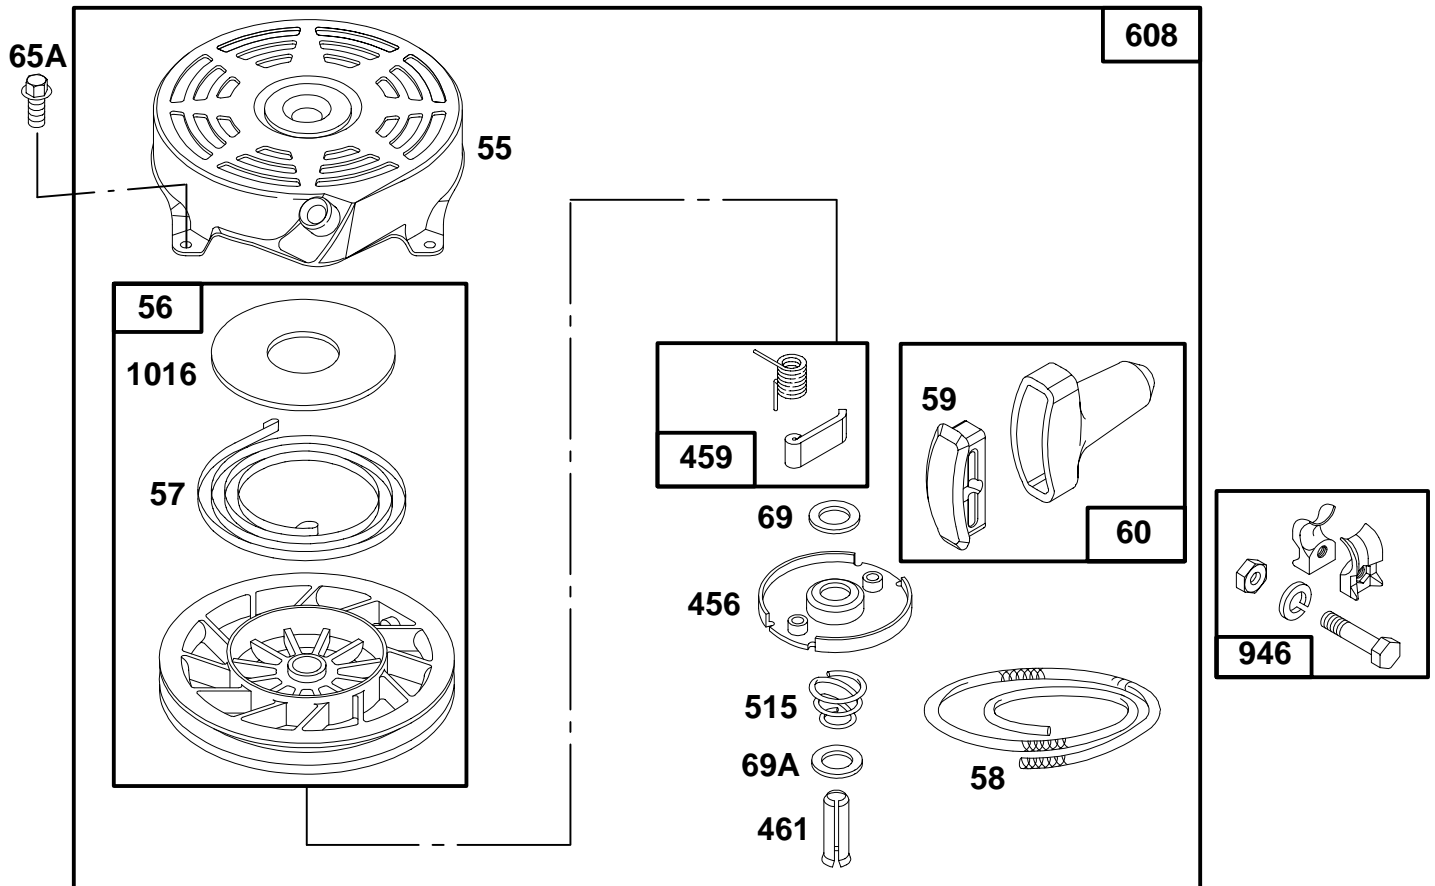

★ Included in Gasket Set–See Ref. 358.

● Included in Carburetor Kit–Part No. 493762.

◆ Included in Carburetor Gasket Set–Part No. 490937.

REF. NO.	PART NO.	DESCRIPTION	REF. NO.	PART NO.	DESCRIPTION	REF. NO.	PART NO.	DESCRIPTION
23	492177	Flywheel	37	224511	Guard-Flywheel	305	94513	Screw-Sem
23A	492175	Flywheel	38	94608	Screw-Hex. Head	324	224527	Screen-Rotating
		Note	265A	22372	Clamp-Casing	324A	224251	Screen-Rotating (For 1 Quart Tank).
		492893 Flywheel	267	94204	Screw-Clamp Mtg.			
		Used on Type No(s).	304	493294	Housing-Blower			
		0120, 0125, 0128,			Used on Engines	332	92284	Nut-Flywheel
		0129, 0130, 0136,			Without Band Brake.	363	19069	Flywheel Puller
		0137, 0141, 0144,			Note	455	224250	Cup-Starter
		0145, 0148, 0149,			493293 Housing-Blower			
		0620, 0621, 4001,			Used on Engines With			
		4003, 5001, 5002,			Band Brake.			
		5003, 5005, 5006,						
		5007.						

- ★ Included in Gasket Set-See Ref. 358.
- Included in Carburetor Kit-Part No. 493762.
- ◆ Included in Carburetor Gasket Set-Part No. 490937.

126700 to 126799

REF. NO.	PART NO.	DESCRIPTION	REF. NO.	PART NO.	DESCRIPTION	REF. NO.	PART NO.	DESCRIPTION
55	492831	Housing-Rewind Starter	60	393152	Grip-Starter Rope	515	262625	Spring-Retainer
56	493824	Pulley-Starter	65A	94579	Screw-Hex. Head	608	493295	Starter-Rewind
57	262594	Spring-Rewind Starter	69	280973	Washer-Spring	Include(s):		
58	280399	Rope-Starter (Cut To Suit)	69A	224322	Washer-Flat	94128 Screw-Hex. Hd		
59	396892	Insert-Handle	456	224321	Retainer-Spring	92987 Nut-Hex.		
			459	492833	Pawl-Starter	946	396526	Guide-Rope
			461	262626	Pin-Shaft	1016	224278	Cover-Pulley