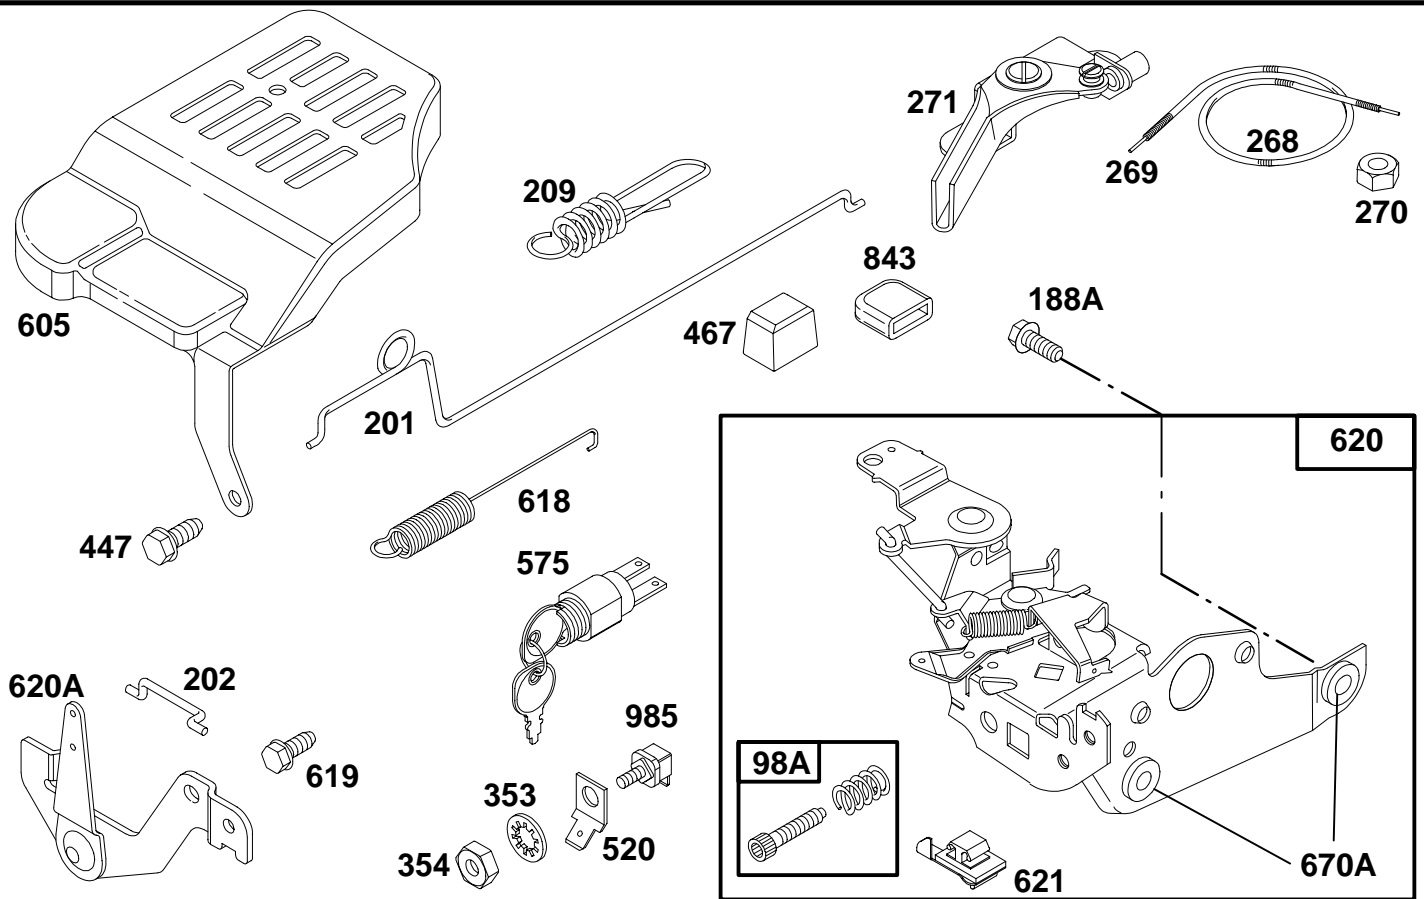

★ Included in Gasket Set-See Ref. 358.

● Included in Carburetor Kit-Part No. 493762.

◆ Included in Carburetor Gasket Set-Part No. 490937.

REF. NO.	PART NO.	DESCRIPTION	REF. NO.	PART NO.	DESCRIPTION	REF. NO.	PART NO.	DESCRIPTION
98A	493280	Screw—Speed Adj.	269	26099	Wire—Control (54" Long)	520	93722	Terminal
188A	94644	Screw—Hex. Head			Note _____	575	396291	Switch Assy.—Key
201	262579	Link			If Longer Wire is Needed, Specify Length in Inches; if Shorter Wire is Needed, Cut to Required Length.			Include(s):
202	262782	Link	270	63426	Locknut—Casing			392832 Key Set
209		Spring—Governor See Last Pages.	271	290568	Lever Assy.—Control	605	224509	Bracket—Support
268	66986	Casing—Wire (48" Long) Note _____ If Longer Casing is Needed, Specify Length in Inches; if Shorter Casing is Needed, Cut to Required Length.	353	92791	Washer—Lock	618	262749	Spring
			354	90576	Nut—Hex.	619	94620	Screw—Self Tap
			447	93801	Screw—Hex. Hd.	620		Bracket—Control See Last Pages.
			467	280857	Knob	620A	494112	Bracket—Control
						621	396847	Switch—Stop
						670A	★493823	Spacer—Bracket (Includes 2)
						843	272616	Sleeve—Lever
						985	398525	Insulator