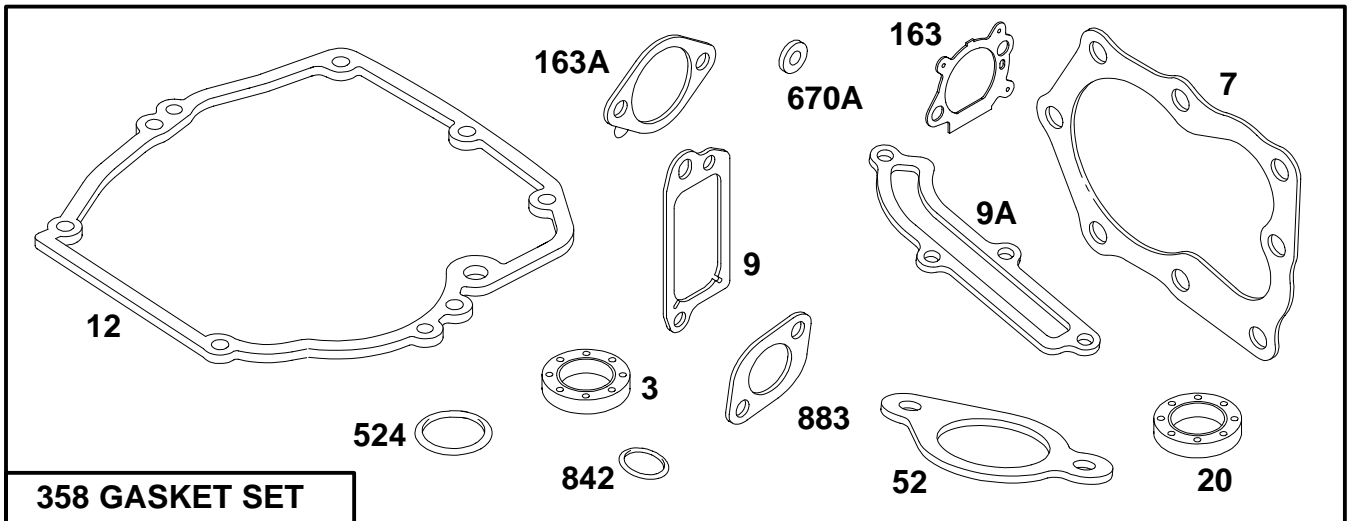

REF. NO.	PART NO.	DESCRIPTION	REF. NO.	PART NO.	DESCRIPTION	REF. NO.	PART NO.	DESCRIPTION
3	★299819	Seal—Oil	127	●	Plug—Welch (Sold in Kit Only)	————— Note —————		
7	★272200	Gasket—Cylinder Hd.	134	●398188	Valve—Inlet (Includes Seat)	524	★280393	Seal—Filler Tube
9	★272481	Gasket—Valve Cover	137	◆◆	Gasket—Bowl (Sold in Kit Only)	617	◆◆270344	Seal—Fuel Intake Tube
9A	★272238	Gasket—Baffle Plate	163	★272653	Gasket—Air Cleaner	634	◆◆	Washer—Shaft
12	★272198	Gasket—Crankcase	163A	★272296	Gasket—Air Cleaner	670A	★493823	Spacer (Includes 2) (Sold in Kit Only)
20	★399781	Seal—Oil	358	496117	Gasket Set (Used After Code Date 93080100)	842	★280966	Seal—O-Ring
52	★272199	Gasket—Intake Elbow				883	★272253	Gasket—Exhaust
104	●231371	Pin—Float Hinge				977	490937	Gasket Set— Carburetor
116	◆◆	Gasket—Sealing (Sold in Kit Only)						
118	●493765	Valve Kit—Needle						
121	493762	Carburetor Kit						

- ★ Included in Gasket Set—See Ref. 358.
- Included in Carburetor Kit—Part No. 493762.
- Included in Carburetor Gasket Set—Part No. 490937.