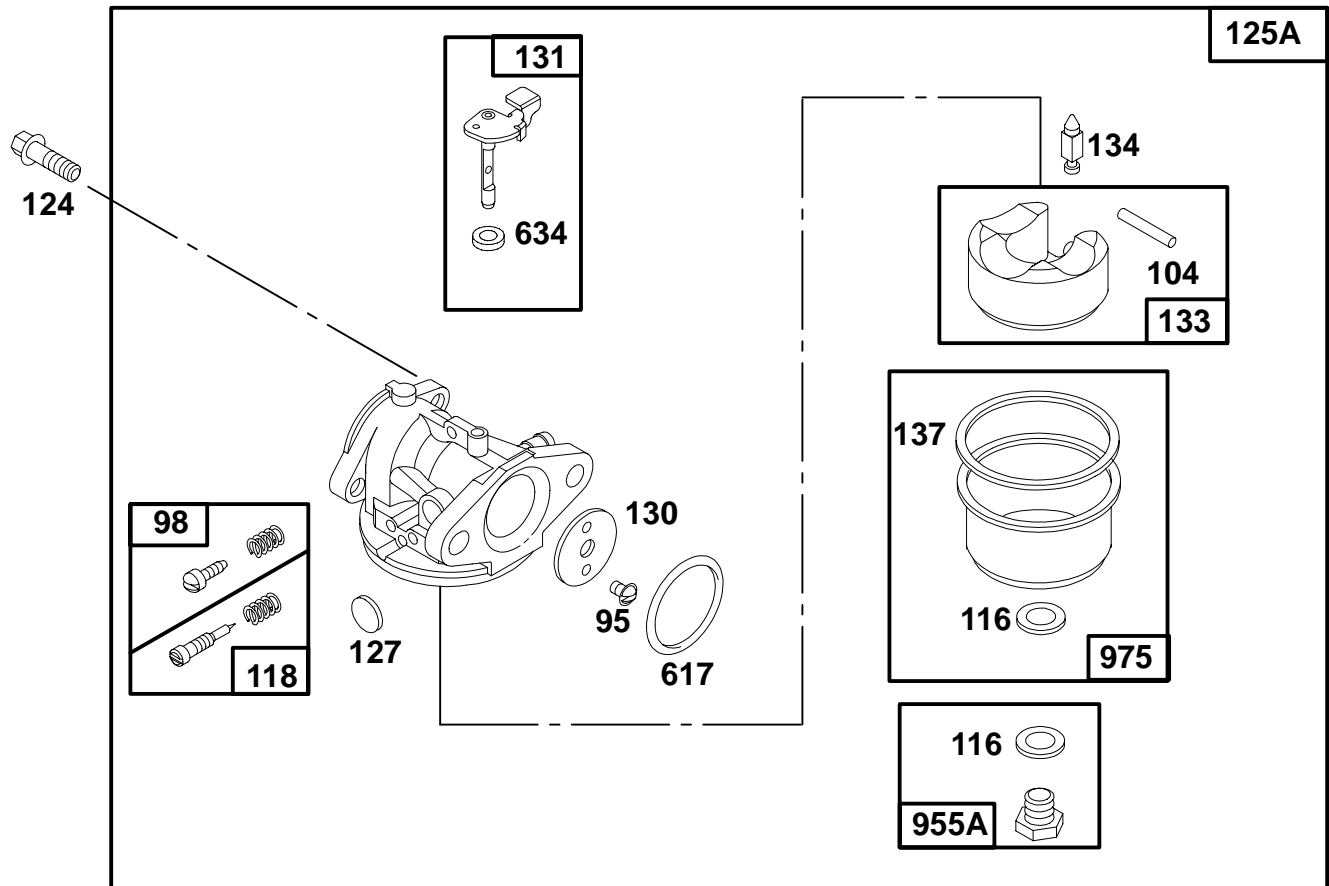

REF. NO.	PART NO.	DESCRIPTION	REF. NO.	PART NO.	DESCRIPTION	REF. NO.	PART NO.	DESCRIPTION
95	94098	Screw—Round Head	127	●	Plug—Welch (Sold in Kit Only)	617	●●270344	Seal—Fuel Intake Tube
98	398185	Screw—Idle Adjustment	130	223470	Valve—Throttle	634	●◆	Washer—Shaft (Sold in Kit Only)
104	●231371	Pin—Float Hinge	131	493267	Shaft—Throttle	955A	493637	Screw—Float Bowl (Standard)
116	●◆	Gasket—Sealing (Sold in Kit Only)	133	398187	Float—Carburetor			OR
118	●493765	Valve Kit—Needle	134	●398188	Valve—Needle (Includes Seat)			496063 Screw—Float Bowl (For High Altitude)
124	94525	Screw—Carb. Mtg.	137	●◆	Gasket—Float Bowl (Sold in Kit Only)	975	493640	Bowl—Float
125A	496114	Carburetor (For Primer) (Used After Code Date 93080100).						

- ★ Included in Gasket Set—See Ref. 358.
- Included in Carburetor Kit—Part No. 493762.
- Included in Carburetor Gasket Set—Part No. 490937.