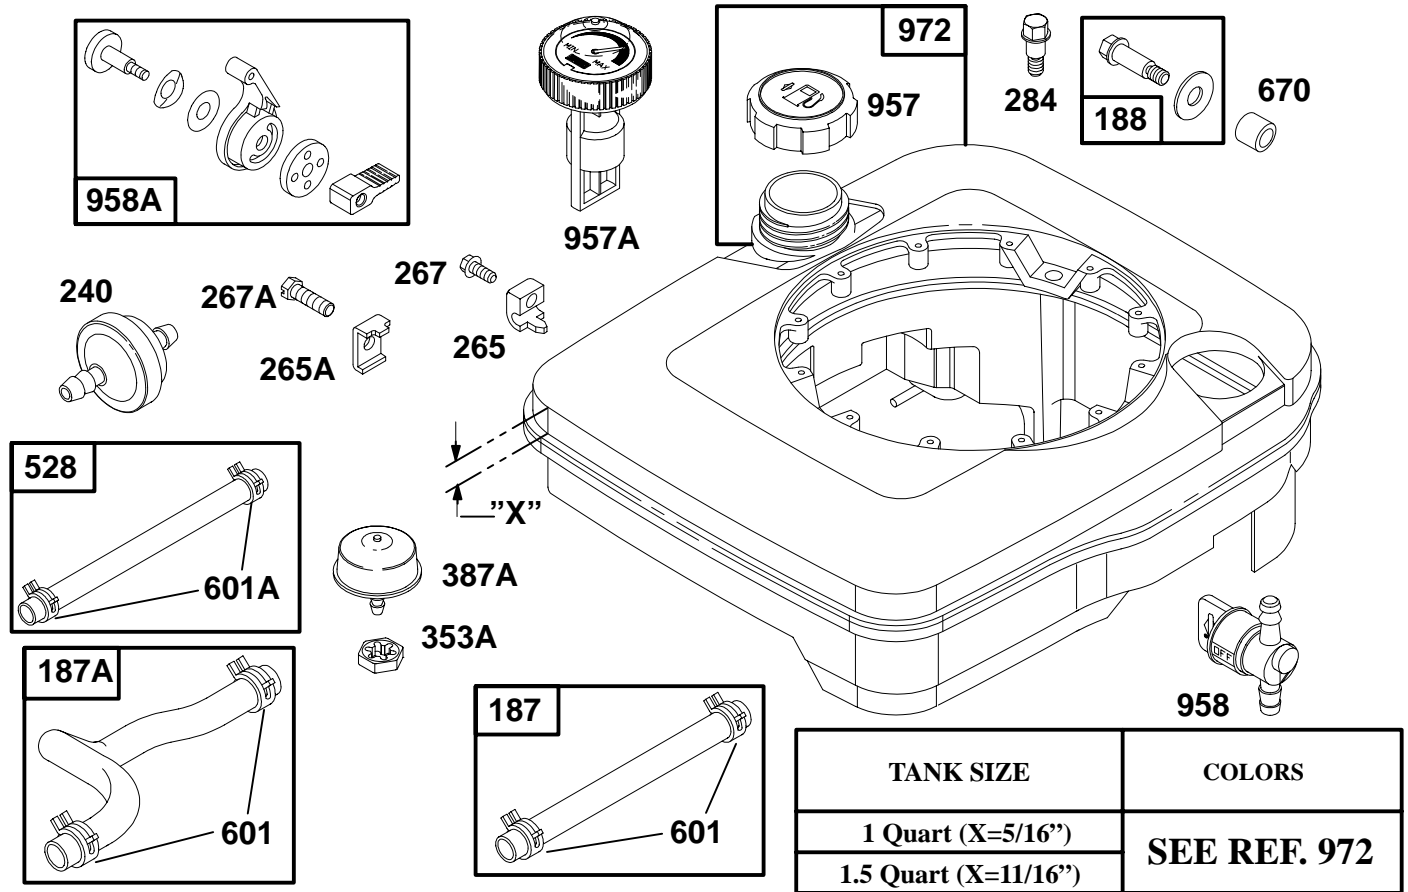

REF. NO.	PART NO.	DESCRIPTION	REF. NO.	PART NO.	DESCRIPTION	REF. NO.	PART NO.	DESCRIPTION
187	492790	Line-Fuel (6-3/4" Long) (Cut to Suit) Note _____ 296004 Hose-Fuel (23" Long) (Cut to Suit) Used on Type No(s). 3108, 3149.	240	298090	Filter-Fuel	601A	94171	93807 Clamp-Hose (Black) Clamp-Hose (Primer)
187A	492791	Line-Fuel (Molded)	265	213146	Clamp-Casing	670	280512	Spacer
188	398540	Screw-Tank Mounting	265A	221535	Clamp-Casing	957	397974	Cap-Fuel Tank
			267	94204	Screw-Clamp Mtg.	957A	494277	Cap-Fuel Tank
			267A	93469	Screw-Clamp Mtg.	958	494768	Valve-Shut-Off
			284	94511	Screw-Hex. Head	958A	494235	Valve-Shut-Off Tank-Fuel
			353A	94581	Nut-Lock	972		See Last Pages.
			387	394281	Primer-Carburetor			
			528	399254	Hose-Primer			
			601	93053	Clamp-Hose (Green) Note _____			

- ★ Included in Gasket Set-See Ref. 358.
- Included in Carburetor Kit-Part No. 493762.
- Included in Carburetor Gasket Set-Part No. 490937.