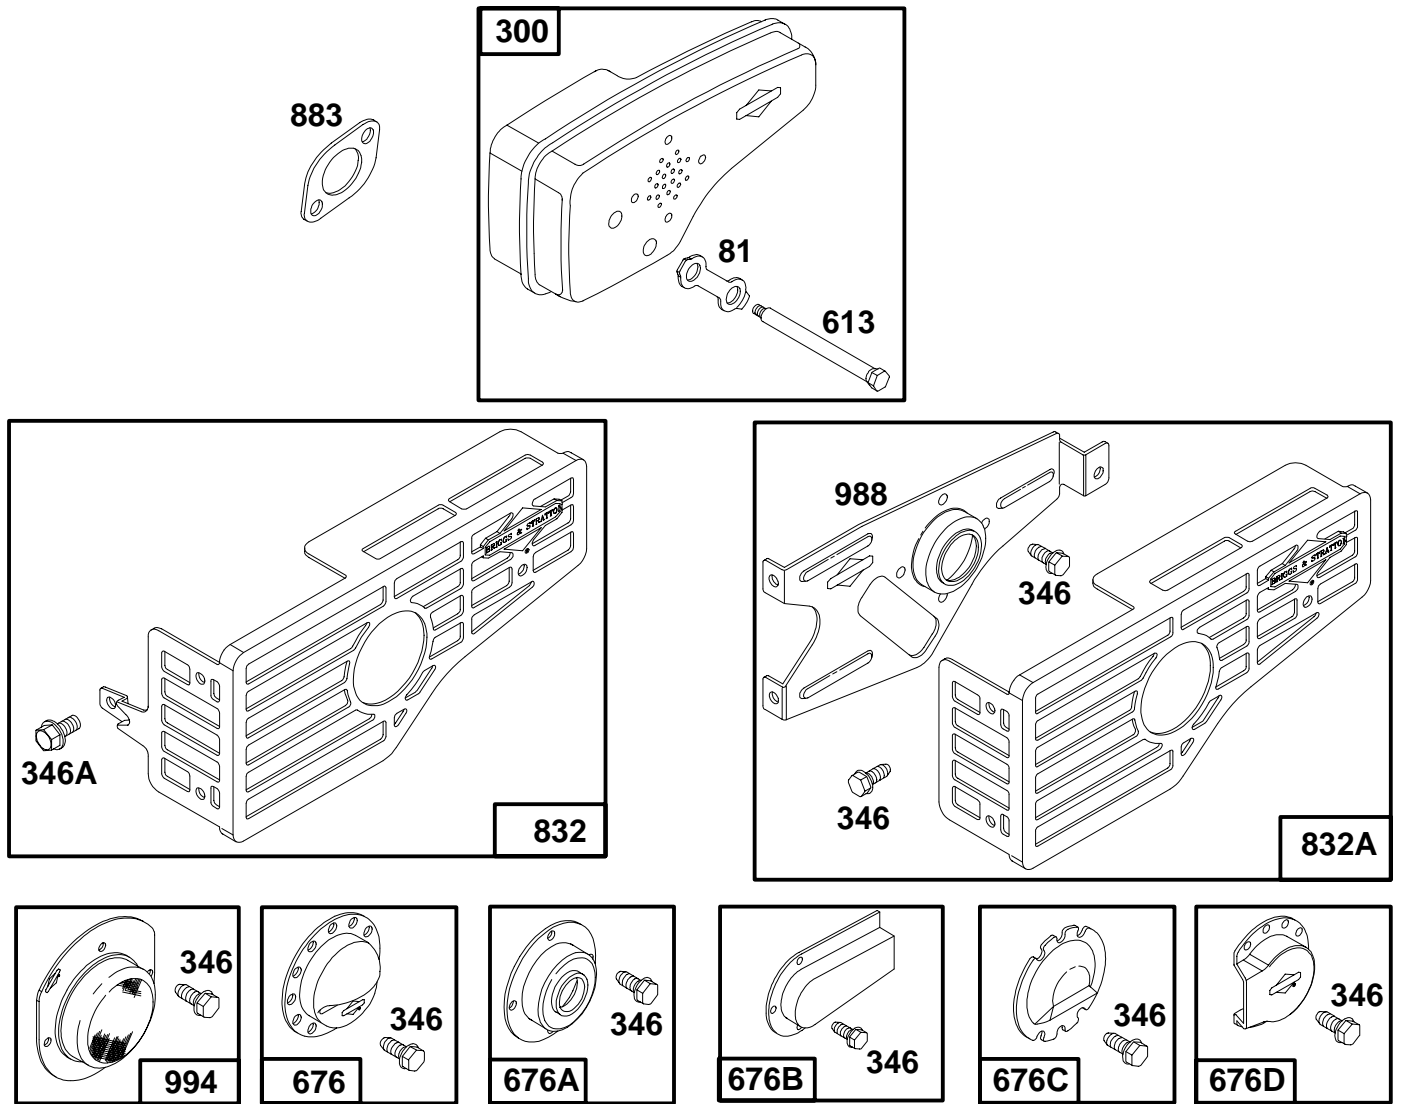

126700 to 126799

REF. NO.	PART NO.	DESCRIPTION	REF. NO.	PART NO.	DESCRIPTION	REF. NO.	PART NO.	DESCRIPTION
81	223664	Lock-Muffler Screw	676	396548	Deflector-Muffler	832A	494224	Guard-Muffler
300	490547	Muffler-Exhaust	676A	397931	Deflector-Muffler	883	★272253	Gasket-Exhaust
346	93705	Screw-Hex. Head	676B	493871	Deflector-Muffler	988	223828	Bracket-Mounting
346A	94602	Screw-Hex. Head	676C	393756	Deflector-Muffler	994	398067	Arrester-Spark
613	94231	Screw-Muffler Mounting	676D	393760	Deflector-Muffler			
			832	499034	Guard-Muffler			

- ★ Included in Gasket Set-See Ref. 358.
- Included in Carburetor Kit-Part No. 493762.
- Included in Carburetor Gasket Set-Part No. 490937.