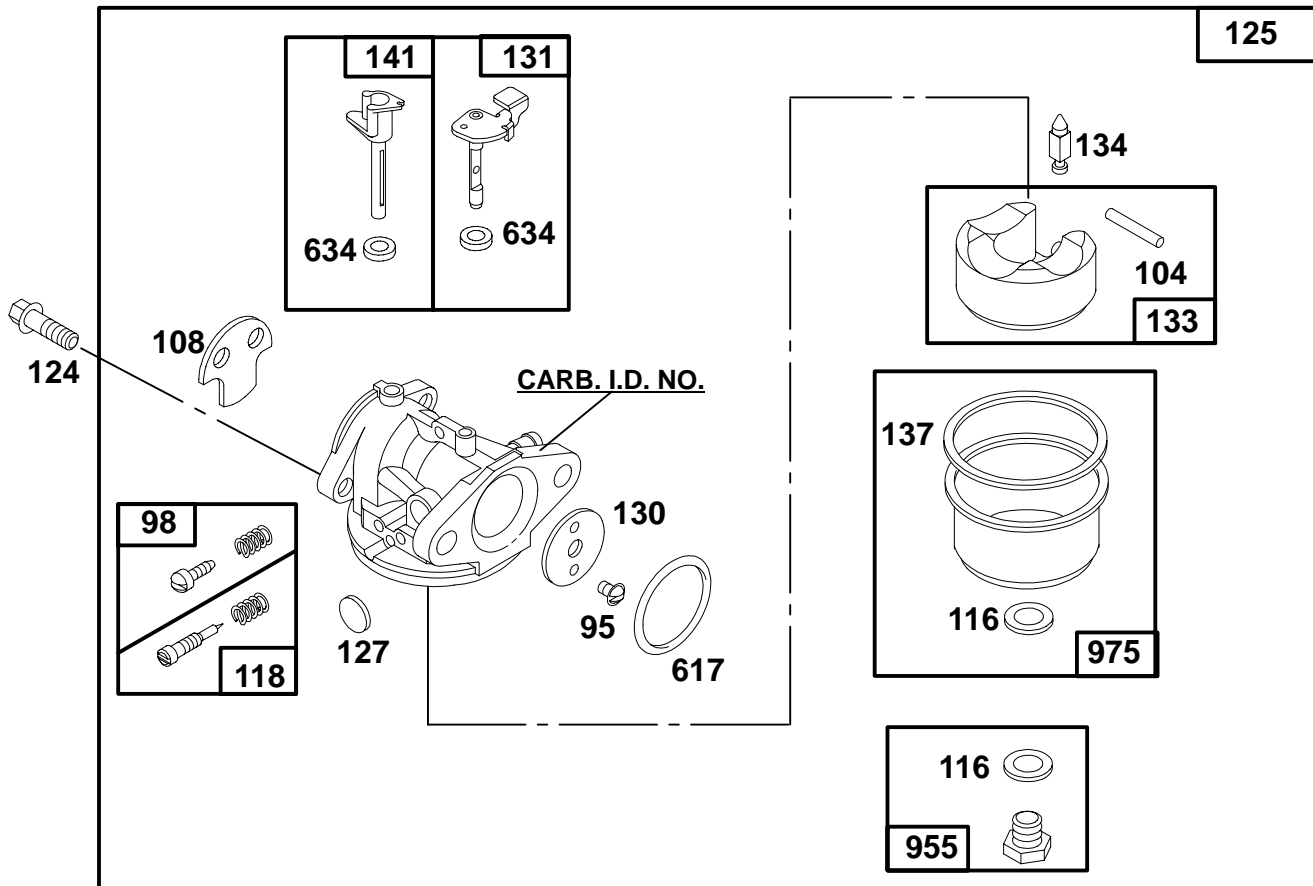

126700 to 126799

REF. NO.	PART NO.	DESCRIPTION	REF. NO.	PART NO.	DESCRIPTION	REF. NO.	PART NO.	DESCRIPTION
95	94098	Screw-Round Head			Used on Type No(s).	955	493869	Screw-Float Bowl (Standard)
98	398185	Screw-Idle Adjustment			0108, 0119, 0141,			OR
104	●231371	Pin-Float Hinge			0145, 3107, 3120,			493763 Screw-Float Bowl (High Altitude)
108	223471	Valve-Choke			3121, 3194, 4001.			Note
116	◆	Gasket-Sealing (Sold in Kit Only)	127	●	Plug-Welch (Sold in Kit Only)			493637 Screw-Float Bowl (Standard)
118	493765	Valve Kit-Needle	130	223470	Valve-Throttle			OR
124	94525	Screw-Carburetor Mounting	131	493267	Shaft-Throttle			494870 Screw-Float Bowl (High Altitude)
125	494217	Carburetor	133	398187	Float-Carburetor			Used on Type No(s).
		SEE NEXT PAGE FOR ADDITIONAL CARBURETOR.	134	●398188	Valve-Needle (Includes Seat)			0108, 0119, 0141,
		Note	137	◆◆	Gasket-Float Bowl (Sold in Kit Only)			0145, 3107, 3120,
		493627 Carburetor (For Primer) (Used Before Code Date 93080200).	141	494218	Shaft-Choke			3121, 3194, 4001.
			617	◆◆270344	Seal-Fuel Intake Tube			975 493640 Bowl-Float
			634	◆◆	Washer-Shaft (Sold in Kit Only)			

★ Included in Gasket Set-See Ref. 358.

● Included in Carburetor Kit-Part No. 493762.

◆ Included in Carburetor Gasket Set-Part No. 490937.