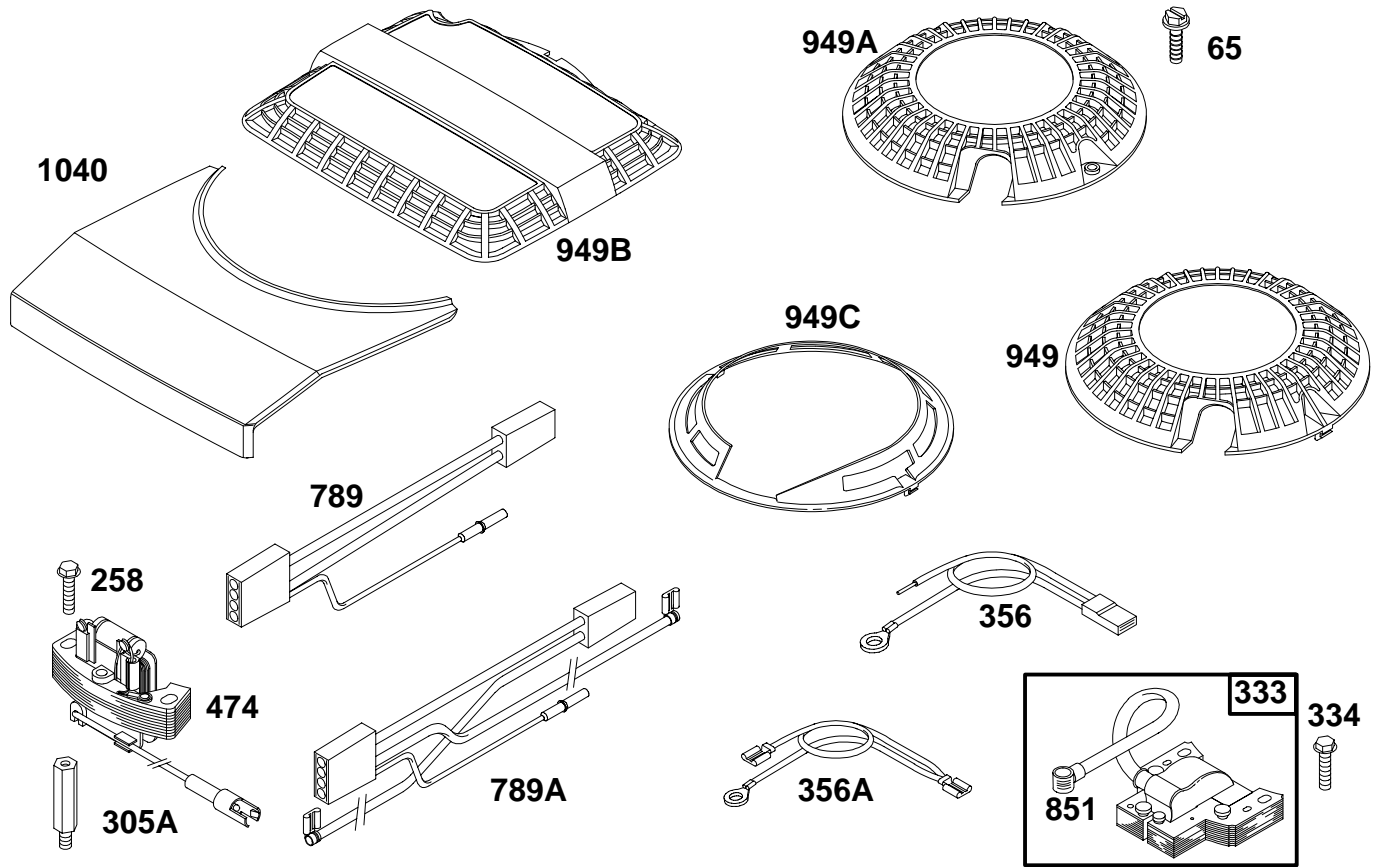

REF. NO.	PART NO.	DESCRIPTION	REF. NO.	PART NO.	DESCRIPTION	REF. NO.	PART NO.	DESCRIPTION
65	94058	Screw-Guard Mounting	356A	398708	Wire-Stop	949A	280946	Guard-Finger (Screw in Style For 1-1/2 Quart Tank)
258	94512	Screw-Hex. Head	474	492841	Alternator	949B	281230	Guard-Finger Used on Type No(s). 3191, 3192, 3193.
305A	94510	Stud-Alternator Mtg.	789	493379	Harness-Wire Used on Engines Without Band Brake.	949C	281187	Guard-Finger (For 1 Quart Tank).
333	802574	Armature-Magneto	789A	493380	Harness-Wire Used on Engines With Band Brake.	1040	281252	Plate-Name Used on Type No(s). 0133, 0134, 0135.
334	93381	Screw-Armature Mounting	851	221798	Terminal-Cable			
356	398808	Wire-Stop	949	281136	Guard-Finger (Snap in Style For 1-1/2 Quart Tank)			
		Note						
		494714 Wire-Stop Used on Type No(s). 3116.						

- ★ Included in Gasket Set—See Ref. 358.
- Included in Carburetor Kit—Part No. 493762.
- Included in Carburetor Gasket Set—Part No. 490937.