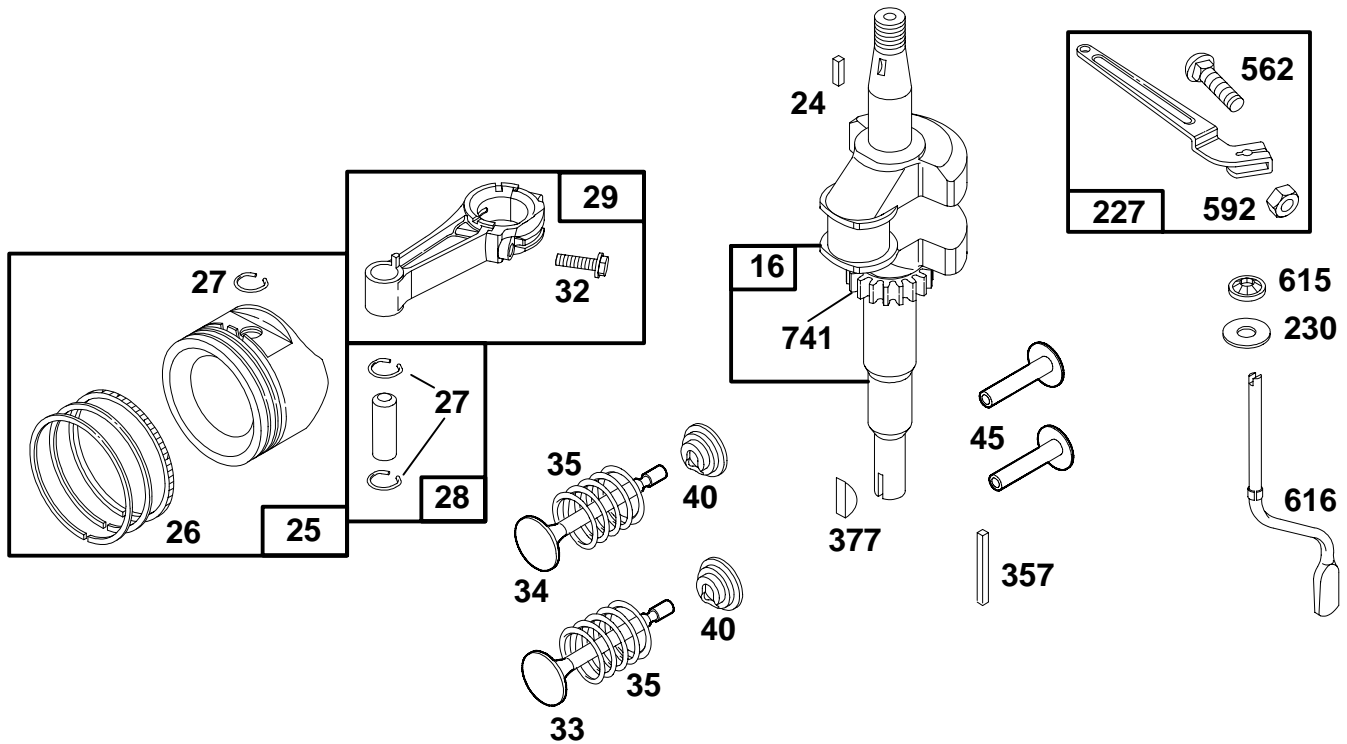

- ★ Included in Gasket Set-See Ref. 358.
- Included in Carburetor Kit-Part No. 493762.
- ◆ Included in Carburetor Gasket Set-Part No. 490937.

REF. NO.	PART NO.	DESCRIPTION	REF. NO.	PART NO.	DESCRIPTION	REF. NO.	PART NO.	DESCRIPTION
16		Crankshaft See Last Pages.			493390 Ring Set (.030" O.S.)	45	262204	Tappet-Valve
24	222698	Key-Flywheel	27	26026	Lock-Piston Pin	227	492349	Lever-Governor
25	494058	Piston Assy. (Standard)	28	298909	Pin-Piston (Standard)	230	67072	Washer-Governor Crank
		494059 Piston Assy. (.010" O.S.)			298908 Pin-Piston (.005" O.S.)	357	91540	Key-Square
		494060 Piston Assy. (.020" O.S.)	29	490566	Rod-Connecting	377	94329	Key-Woodruff (For 25 mm Crank- shaft)
		494061 Piston Assy. (.030" O.S.)			490743 Rod- Connecting (.020" Undersize)			Note ———
26	493261	Ring Set (Standard)	32	94699	Screw-Connecting Rod			93065 Key-Crankshaft (For 7/8" Dia. Crankshaft)
		493388 Ring Set (.010" O.S.)	33	262651	Valve-Exhaust	562	92613	Bolt-Governor Lever
		493389 Ring Set (.020" O.S.)	34	262652	Valve-Intake	592	231082	Nut-Hex.
			35	262224	Spring-Valve	615	94474	Fastener
			40	93312	Retainer-Valve Spring	616	262578	Crank-Governor
						741	262598	Gear-Timing