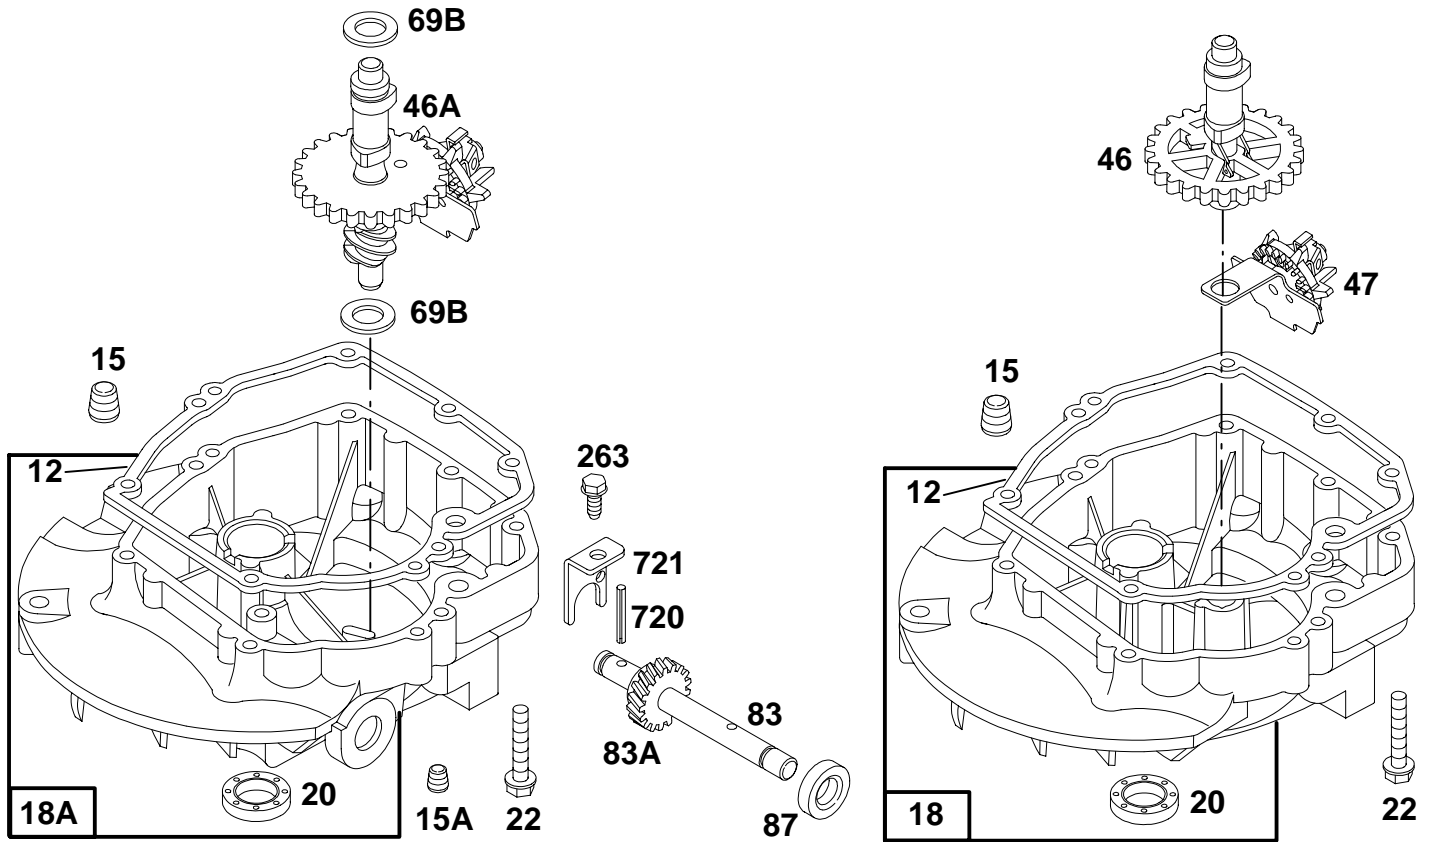

126700 to 126799

REF. NO.	PART NO.	DESCRIPTION	REF. NO.	PART NO.	DESCRIPTION	REF. NO.	PART NO.	DESCRIPTION
12	★272198	Gasket-Crankcase						
15	94613	Plug-Oil Drain						
15A	94470	Plug-Oil Drain (Hex. Socket, 1/16-27 NPTF)						
18	493279	Sump-Engine						
18A	493365	Sump-Engine						
20	★399781	Seal-Oil						
22	94220	Screw-Hex. Head						
		Note						
		94612 Screw-Hex. Head One Used in Hole Nearest Breather.						
46	492830	Gear-Cam						
46A	493738	Gear-Cam (Counterclockwise)						
		Note						
		493740 Gear-Cam (Clockwise) Used on Type No(s). 0141, 0145, 0148, 3194, 7050.						
47	493737	Slinger-Oil						
69B	68938	Washer-Thrust						
83	231759	Shaft-Drive						
		Note						
		231671 Shaft-Drive Used on Type No(s). 0118, 0129, 0141, 0145, 0617, 0623, 3115, 3194.						
		231711 Shaft-Drive Used on Type No(s). 0148.						
		Note						
		231748 Shaft-Drive Used on Type No(s). 0125, 0129, 0130, 0142, 7050, 7051.						
83A	231279	Gear-Drive						
		Note						
		231278 Gear-Drive (Clockwise) Used on Type No(s). 0141, 0145, 0148, 3194, 7050.						
87	391484	Seal-Oil						
263	94602	Screw-Self Tap						
720	93474	Pin-Roll						
721	224249	Stop-Shaft						

★ Included in Gasket Set-See Ref. 358.

● Included in Carburetor Kit-Part No. 493762.

◆ Included in Carburetor Gasket Set-Part No. 490937.