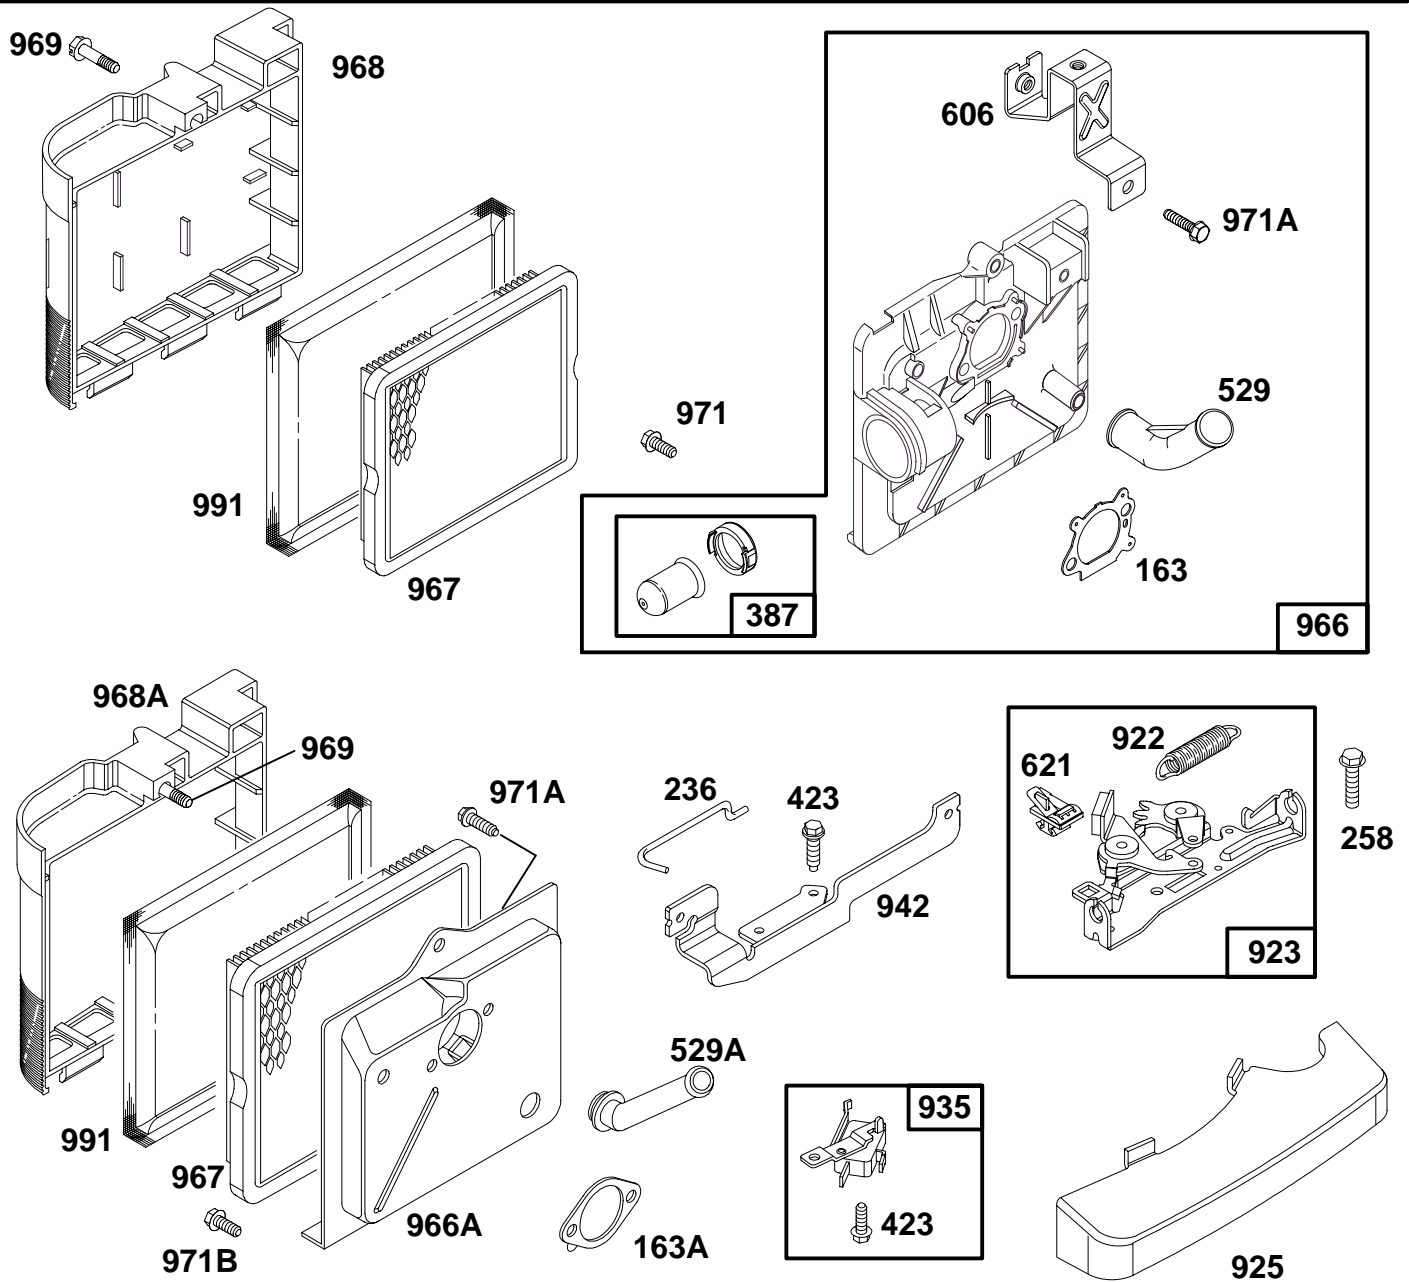

126700 to 126799

REF. NO.	PART NO.	DESCRIPTION	REF. NO.	PART NO.	DESCRIPTION	REF. NO.	PART NO.	DESCRIPTION
163	★272653	Gasket–Air Cleaner	925	281145	Cover–Linkage	967	491588	Filter–Air
163A	★272296	Gasket–Air Cleaner	935	398758	Switch–Interlock	968	281340	Cover–Air Cleaner
236	262461	Link–Lock Out	942	224494	Bracket–Brake	968A	281069	Cover–Air Cleaner
258	94512	Screw–Hex. Head	966	496116	Base–Air Cleaner (Primer Style)	969	94120	Screw–Cover Mtg.
387	496115	Primer–Carburetor			(Used After Code Date 93080100).	971	94121	Screw–Air Cleaner
423	93758	Screw–Hex. Head				971A	94749	Screw–Hex. Head
529	281299	Grommet				971B	94269	Screw–Air Cleaner
529A	280943	Grommet	966A	492363	Base–Air Cleaner (Metal)	991	493537	Pre–Filter Assembly
606	224815	Strap–Bracket			(Used Before Code Date 93080200).			
621	396847	Switch–Stop						
922	262640	Spring–Brake						
923	493442	Brake						

★ Included in Gasket Set–See Ref. 358.

● Included in Carburetor Kit–Part No. 493762.

◆ Included in Carburetor Gasket Set–Part No. 490937.