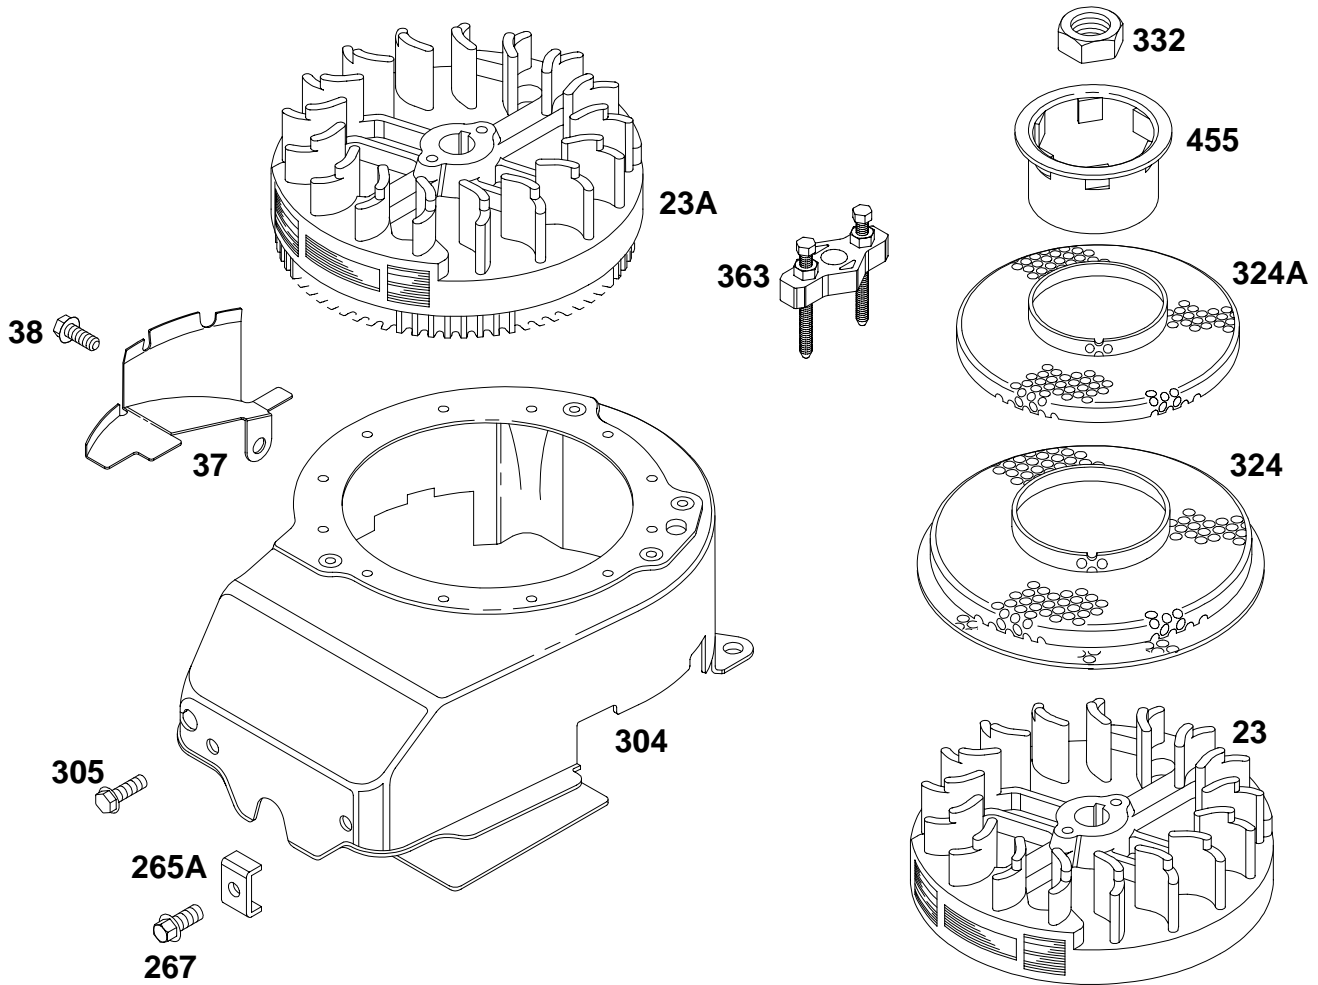

REF. NO.	PART NO.	DESCRIPTION	REF. NO.	PART NO.	DESCRIPTION	REF. NO.	PART NO.	DESCRIPTION
23	492177	Flywheel	37	224511	Guard-Flywheel	305	94513	Screw-Sem
23A	492175	Flywheel	38	94608	Screw-Hex. Head	324	224527	Screen-Rotating
		Note	265A	22372	Clamp-Casing	324A	224251	Screen-Rotating (For 1 Quart Tank).
		492893 Flywheel	267	94204	Screw-Clamp Mtg.			
		Used on Type No(s).	304	493294	Housing-Blower			
		0120, 0125, 0128,			Used on Engines	332	92284	Nut-Flywheel
		0129, 0130, 0136,			Without Band Brake.	363	19069	Flywheel Puller
		0137, 0141, 0144,			Note	455	224250	Cup-Starter
		0145, 0148, 0149,			493293 Housing-Blower			
		0620, 0621, 4001,			Used on Engines With			
		4003, 5001, 5002,			Band Brake.			
		5003, 5005, 5006,						
		5007.						

- ★ Included in Gasket Set-See Ref. 358.
- Included in Carburetor Kit-Part No. 493762.
- Included in Carburetor Gasket Set-Part No. 490937.