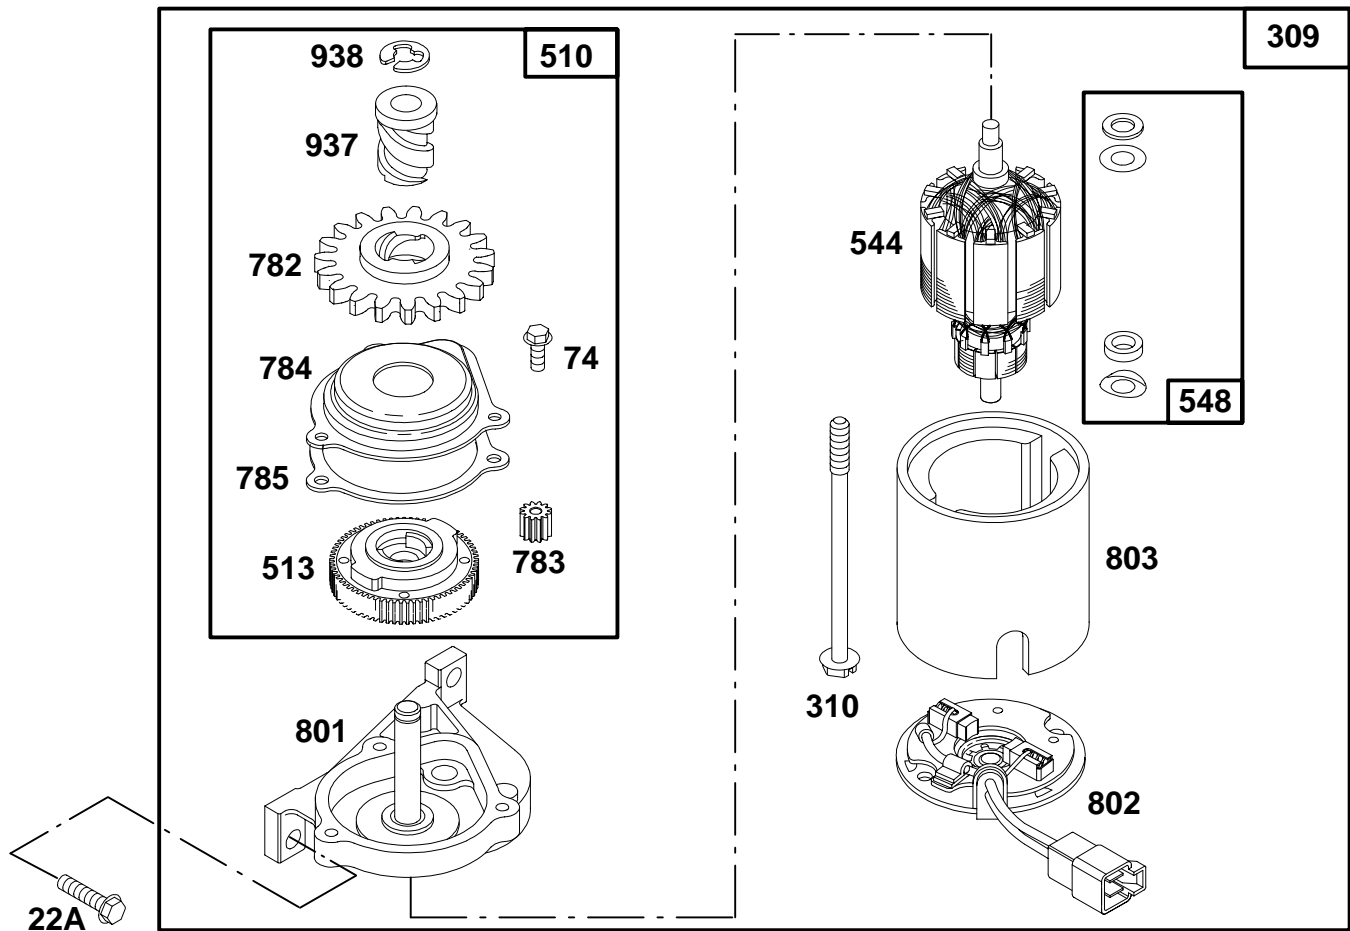

126700 to 126799

REF. NO.	PART NO.	DESCRIPTION	REF. NO.	PART NO.	DESCRIPTION	REF. NO.	PART NO.	DESCRIPTION
22A	94268	Screw-Hex. Head	544	492921	Armature-Starter	801	492335	Cap-Drive
74	93490	Screw-Sem	548	492919	Washer Set	802	492922	Cap-End
309	494233	Motor-Starter	782	281127	Gear-Starter	803	492920	Housing-Starter
310	94051	Bolt-Thru	783	261606	Gear-Starter	937	281125	Spline-Starter
510	494147	Drive-Starter	784	224262	Cover-Gear	938	93941	Retainer-Lock
513	394815	Clutch-Drive	785	272201	Gasket-Cover			

- ★ Included in Gasket Set-See Ref. 358.
- Included in Carburetor Kit-Part No. 493762.
- Included in Carburetor Gasket Set-Part No. 490937.