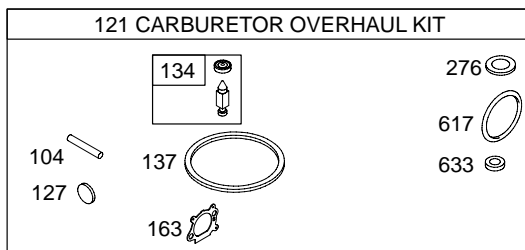

Illustrations cover a range of engines. Parts shown without corresponding text may not be used on your specific engine.
3241-3 Assemblies include all parts shown in frames. 09/29/2004