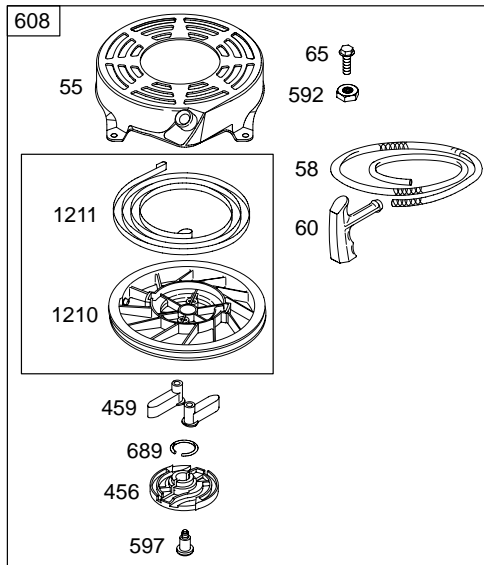

1036 EMISSION LABEL

127H00

REF. NO.	PART NO.	DESCRIPTION	REF. NO.	PART NO.	DESCRIPTION	REF. NO.	PART NO.	DESCRIPTION
1	697322	Cylinder Assembly	32	691664	Screw (Connecting Rod)	133	398187	Float-Carburetor
2	399269	Kit-Bushing/Seal (Magneto Side)	32A	695759	Screw (Connecting Rod)	134	●398188	Kit-Needle/Seat
3	★299819	Seal-Oil (Magneto Side)	33	262651	Valve-Exhaust	137	◆693981	Gasket-Float Bowl
4	493279	Sump-Engine	34	262652	Valve-Intake	146	690979	Key-Timing
5	691160	Head-Cylinder	35	691270	Spring-Valve (Intake)	159	691753	Bracket-Air Cleaner Primer
7	★∅692249	Gasket-Cylinder Head	36	691270	Spring-Valve (Exhaust)	163	★◆272653	Gasket-Air Cleaner
8	695250	Breather Assembly	37	694086	Guard-Flywheel	187	691050	Line-Fuel (Cut to Required Length)
9	★∅696125	Gasket-Breather	40	692194	Retainer-Valve	188	693399	Screw (Control Bracket)
10	691125	Screw (Breather Assembly)	43	691997	Slinger-Governor/Oil	190	690940	Screw (Fuel Tank)
11	691781	Tube-Breather	45	690548	Tappet-Valve	202	691829	Link-Mechanical Governor
12	★692232	Gasket-Crankcase	46	691449	Camshaft	209B	691291	Spring-Governor
13	690912	Screw (Cylinder Head)	50	497465	Manifold-Intake	222	692031	Bracket-Control (Remote/Manual Friction)(Primer)
15	691680	Plug-Oil Drain (Square Socket)	51	★272199	Gasket-Intake	227	690783	Lever-Governor Control
16	691452	Crankshaft	54	691650	Screw (Intake Manifold)	265	690798	Clamp-Casing
20	★399781	Seal-Oil (PTO Side)	55	691421	Housing-Rewind Starter	267	691044	Screw (Casing Clamp)
22	691092	Screw (Crankcase Cover/ Sump)	58	697316	Rope-Starter (Cut To Required Length)	268	691072	Casing-Control Wire (Cut to Required Length)
23A	691992	Flywheel	60	281434	Grip-Starter Rope	269	691589	Wire-Control (Cut to Required Length)
24	222698	Key-Flywheel	65	690837	Screw (Rewind Starter)	270	691027	Nut (Control Wire Casing)
25	790359	Piston Assembly (Standard)	78	691108	Screw (Flywheel Guard)	271	691028	Lever-Control
		Note _____	81	691740	Lock-Muffler Screw	276	◆271716	Washer-Sealing (Main Jet)
		697341 Piston Assembly (.020" Oversize)	81	691740	Lock-Muffler Screw	287	690940	Screw (Dipstick Tube)
26	790360	Ring Set (Standard)	95	691636	Screw (Throttle Valve)	300	692038	Muffler (Super Lo Tone)
		Note _____	97	696565	Shaft-Throttle	304A	696307	Housing-Blower
		499427 Ring Set (.020" Oversize)	104	●691242	Pin-Float Hinge	305	691108	Screw (Blower Housing)
27	691866	Lock-Piston Pin	117	498978	Jet-Main (Standard)			
28	499423	Pin-Piston (Standard)	118	497466	Jet-Main (High Altitude)			
29	499424	Rod-Connecting (Standard)	121	498260	Kit-Carburetor Overhaul			
			125	498170	Carburetor (Primer System)			
			127	●694468	Plug-Welch			
			130	696564	Valve-Throttle			

★ Included in Engine Gasket Set-Ref. No.358.

● Included in Carburetor Overhaul Kit-Ref. No. 121.

◆ Included in Carburetor Gasket Set-Ref. No. 977.

∅ Included in Valve Gasket Set-Ref. No 1095.

Illustrations cover a range of engines. Parts shown without corresponding text may not be used on your specific engine.

3241-6

Assemblies include all parts shown in frames.

09/29/2004