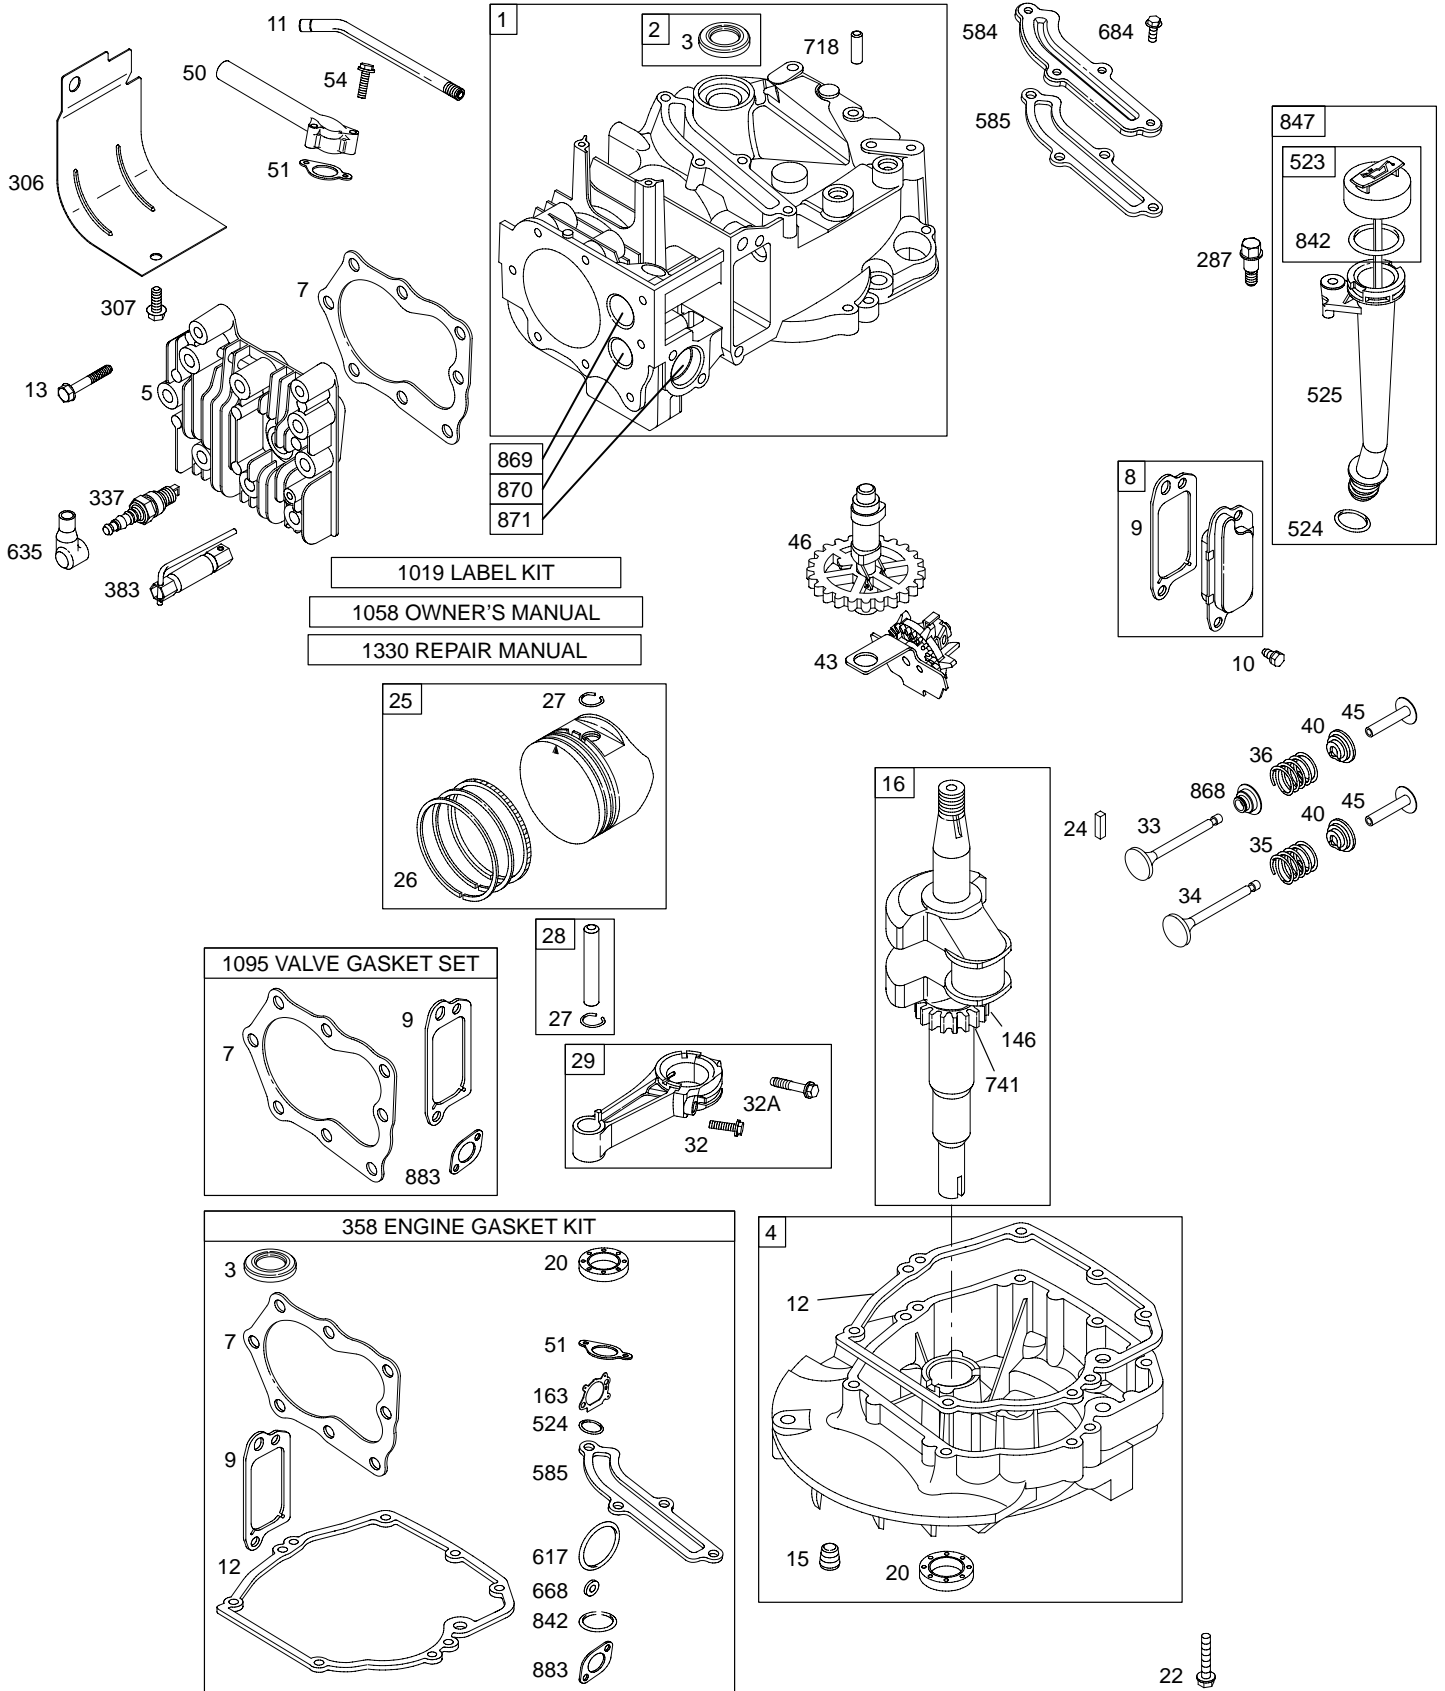

127H00

Illustrations cover a range of engines. Parts shown without corresponding text may not be used on your specific engine.
3241-2 Assemblies include all parts shown in frames. 09/29/2004