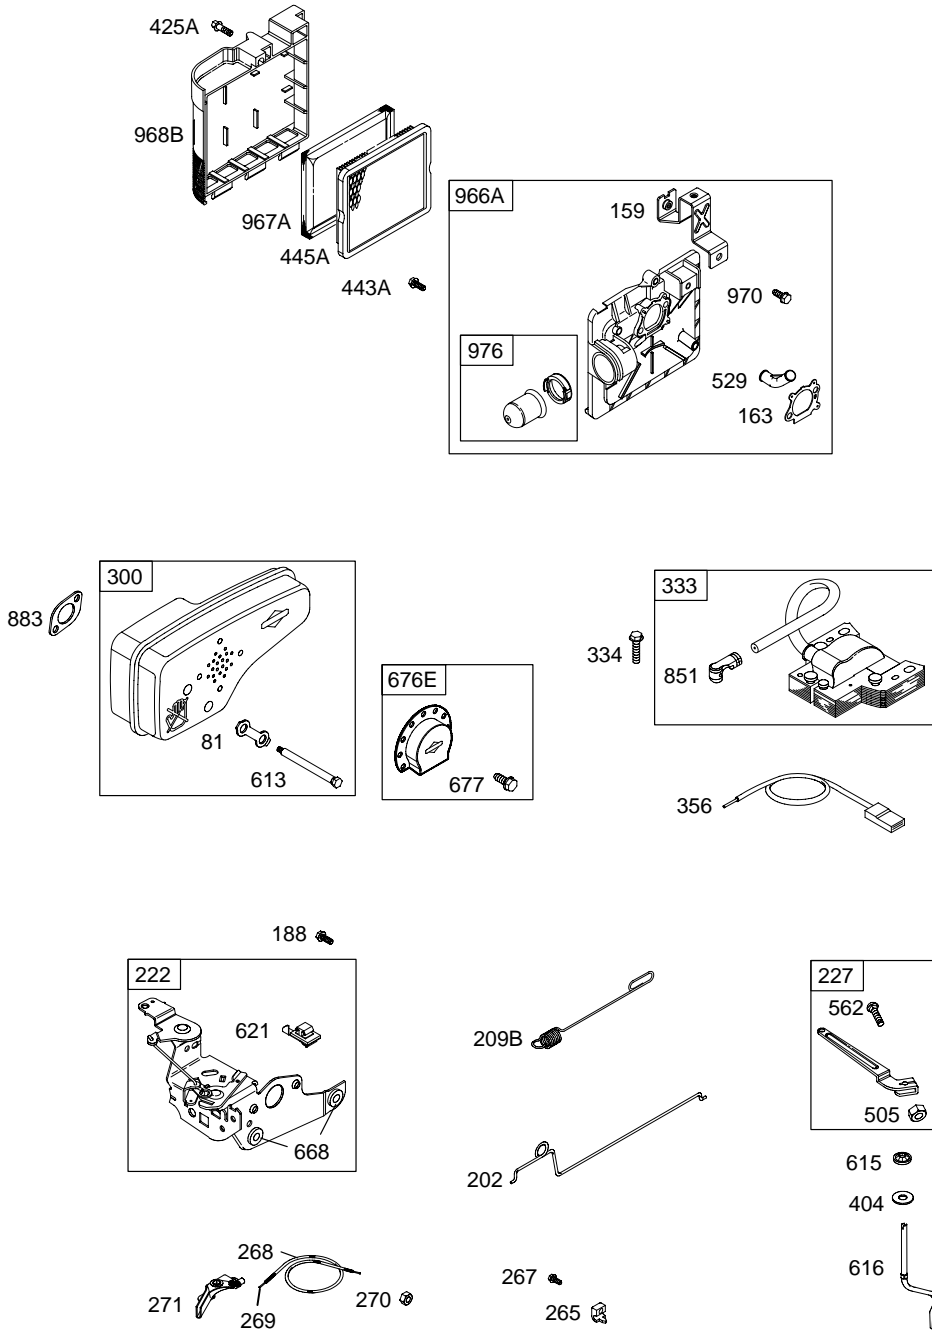

Illustrations cover a range of engines. Parts shown without corresponding text may not be used on your specific engine.
3241-4 Assemblies include all parts shown in frames. 09/29/2004