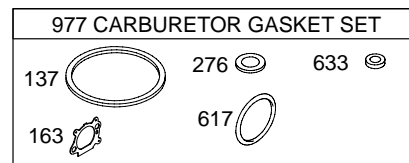

Illustrations cover a range of engines. Parts shown without corresponding text may not be used on your specific engine.
3241-3 Assemblies include all parts shown in frames. 09/29/2004