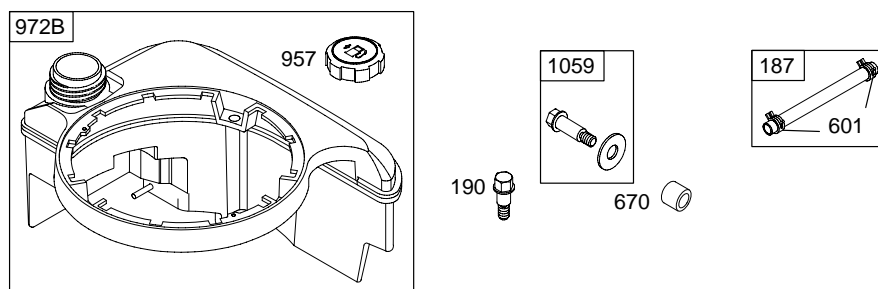

Illustrations cover a range of engines. Parts shown without corresponding text may not be used on your specific engine.
3241-3 Assemblies include all parts shown in frames. 09/29/2004