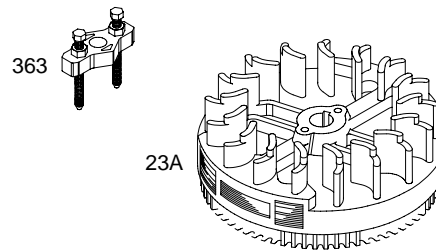

1036 EMISSION LABEL

127H00

REF. NO.	PART NO.	DESCRIPTION	REF. NO.	PART NO.	DESCRIPTION	REF. NO.	PART NO.	DESCRIPTION
1	697322	Cylinder Assembly	32	691664	Screw (Connecting Rod)	133	398187	Float-Carburetor
2	399269	Kit-Bushing/Seal (Magneto Side)	32A	695759	Screw (Connecting Rod)	134	●398188	Kit-Needle/Seat
3	★299819	Seal-Oil (Magneto Side)	33	262651	Valve-Exhaust	137	◆693981	Gasket-Float Bowl
4	493279	Sump-Engine	34	262652	Valve-Intake	146	690979	Key-Timing
5	691160	Head-Cylinder	35	691270	Spring-Valve (Intake)	159	691753	Bracket-Air Cleaner Primer
7	★∅692249	Gasket-Cylinder Head	36	691270	Spring-Valve (Exhaust)	163	★◆272653	Gasket-Air Cleaner
8	695250	Breather Assembly	37	694086	Guard-Flywheel	187	691050	Line-Fuel (Cut to Required Length)
9	★∅696125	Gasket-Breather	40	692194	Retainer-Valve	188	693399	Screw (Control Bracket)
10	691125	Screw (Breather Assembly)	43	691997	Slinger-Governor/Oil	190	690940	Screw (Fuel Tank)
11	691781	Tube-Breather	45	690548	Tappet-Valve	202	691829	Link-Mechanical Governor
12	★692232	Gasket-Crankcase	46	691449	Camshaft	209B	691291	Spring-Governor
13	690912	Screw (Cylinder Head)	50	497465	Manifold-Intake	222	692031	Bracket-Control (Remote/Manual Friction)(Primer)
15	691680	Plug-Oil Drain (Square Socket)	51	★272199	Gasket-Intake	227	690783	Lever-Governor Control
16	691452	Crankshaft	54	691650	Screw (Intake Manifold)	265	690798	Clamp-Casing
20	★399781	Seal-Oil (PTO Side)	55	691421	Housing-Rewind Starter	267	691044	Screw (Casing Clamp)
22	691092	Screw (Crankcase Cover/ Sump)	58	697316	Rope-Starter (Cut To Required Length)	268	691072	Casing-Control Wire (Cut to Required Length)
23A	691992	Flywheel	60	281434	Grip-Starter Rope	269	691589	Wire-Control (Cut to Required Length)
24	222698	Key-Flywheel	65	690837	Screw (Rewind Starter)	270	691027	Nut (Control Wire Casing)
25	790359	Piston Assembly (Standard)	78	691108	Screw (Flywheel Guard)	271	691028	Lever-Control
		Note _____	81	691740	Lock-Muffler Screw	276	◆271716	Washer-Sealing (Main Jet)
		697341 Piston Assembly (.020" Oversize)	81	691740	Lock-Muffler Screw	287	690940	Screw (Dipstick Tube)
26	790360	Ring Set (Standard)	95	691636	Screw (Throttle Valve)	300	692038	Muffler (Super Lo Tone)
		Note _____	97	696565	Shaft-Throttle	304A	696307	Housing-Blower
		499427 Ring Set (.020" Oversize)	104	●691242	Pin-Float Hinge	305	691108	Screw (Blower Housing)
27	691866	Lock-Piston Pin	117	498978	Jet-Main (Standard)			
28	499423	Pin-Piston (Standard)	118	497466	Jet-Main (High Altitude)			
29	499424	Rod-Connecting (Standard)	121	498260	Kit-Carburetor Overhaul			
			125	498170	Carburetor (Primer System)			
			127	●694468	Plug-Welch			
			130	696564	Valve-Throttle			

★ Included in Engine Gasket Set-Ref. No.358.

● Included in Carburetor Overhaul Kit-Ref. No. 121.

◆ Included in Carburetor Gasket Set-Ref. No. 977.

∅ Included in Valve Gasket Set-Ref. No 1095.

Illustrations cover a range of engines. Parts shown without corresponding text may not be used on your specific engine.

3241-6

Assemblies include all parts shown in frames.

09/29/2004