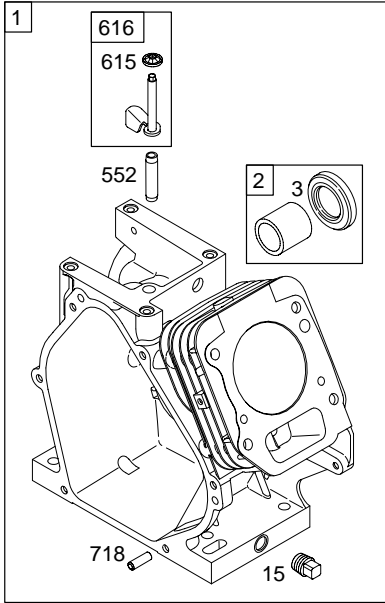

1019 LABEL KIT

1058 OWNER'S MANUAL

1330 REPAIR MANUAL