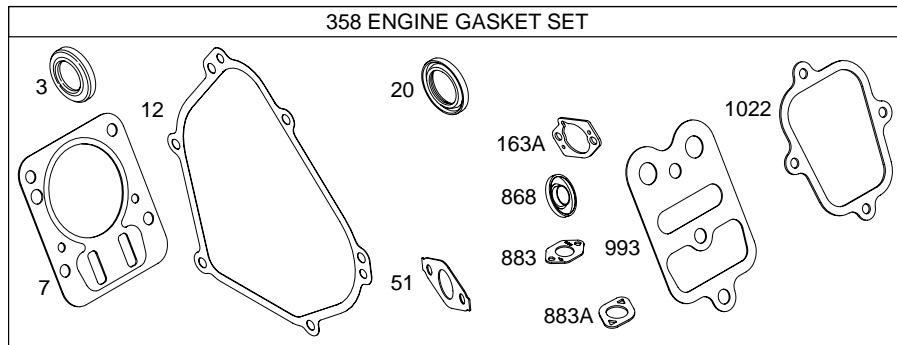

1019 LABEL KIT

1058 OWNER'S MANUAL

1330 REPAIR MANUAL