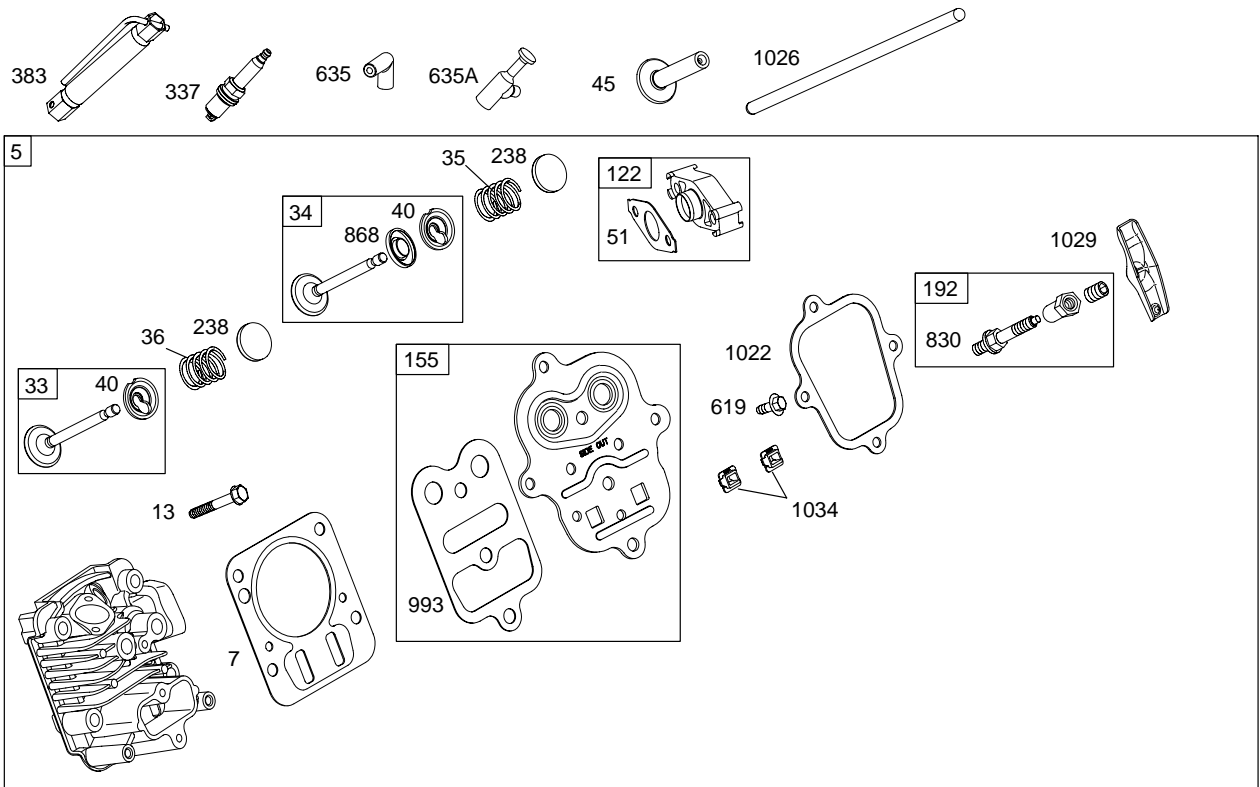

Illustrated Parts List

Model Series

128300

TYPE NUMBERS
0035 through 0136.

TABLE OF CONTENTS

Air Cleaner	6
Blower Housing	7
Camshaft	2
Carburetor	4
Controls	5
Crankcase Cover	2
Crankshaft	2
Cylinder	2
Cylinder Head	3
Electric Starter	7
Exhaust System	6
Flywheel	7
Fuel Supply	5
Gear Reduction	6
Governor Spring	5
Ignition	5
Kits/Gaskets – Carburetor	4
Kits/Gaskets – Engine	2
Kits/Gaskets – Valve	3
Lubrication	5
Piston Group	2
Rewind Starter	7

1019 LABEL KIT

1058 OWNER'S MANUAL

1330 REPAIR MANUAL

Illustrations cover a range of engines. Parts shown without corresponding text may not be used on your specific engine.
 5721-4 Assemblies include all parts shown in frames. 10/19/2004

Illustrations cover a range of engines. Parts shown without corresponding text may not be used on your specific engine.
 5721-5 Assemblies include all parts shown in frames. 10/19/2004

Illustrations cover a range of engines. Parts shown without corresponding text may not be used on your specific engine.