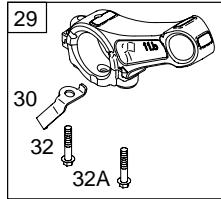

1019 LABEL KIT

1058 OWNER'S MANUAL

1330 REPAIR MANUAL