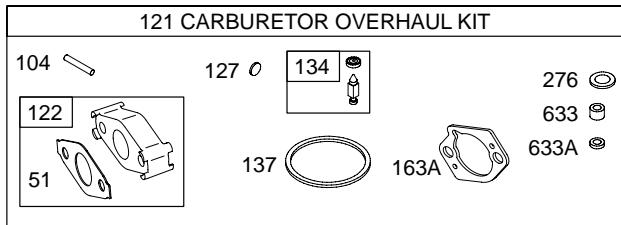

Illustrated Parts List

Model Series

128300

TYPE NUMBERS
0035 through 0136.

TABLE OF CONTENTS

Air Cleaner	6
Blower Housing	7
Camshaft	2
Carburetor	4
Controls	5
Crankcase Cover	2
Crankshaft	2
Cylinder	2
Cylinder Head	3
Electric Starter	7
Exhaust System	6
Flywheel	7
Fuel Supply	5
Gear Reduction	6
Governor Spring	5
Ignition	5
Kits/Gaskets – Carburetor	4
Kits/Gaskets – Engine	2
Kits/Gaskets – Valve	3
Lubrication	5
Piston Group	2
Rewind Starter	7

1019 LABEL KIT

1058 OWNER'S MANUAL

1330 REPAIR MANUAL

Illustrations cover a range of engines. Parts shown without corresponding text may not be used on your specific engine.
 5721-4 Assemblies include all parts shown in frames. 10/19/2004