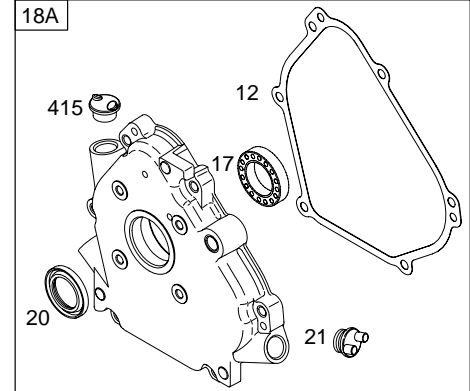

1019 LABEL KIT

1058 OWNER'S MANUAL

1330 REPAIR MANUAL