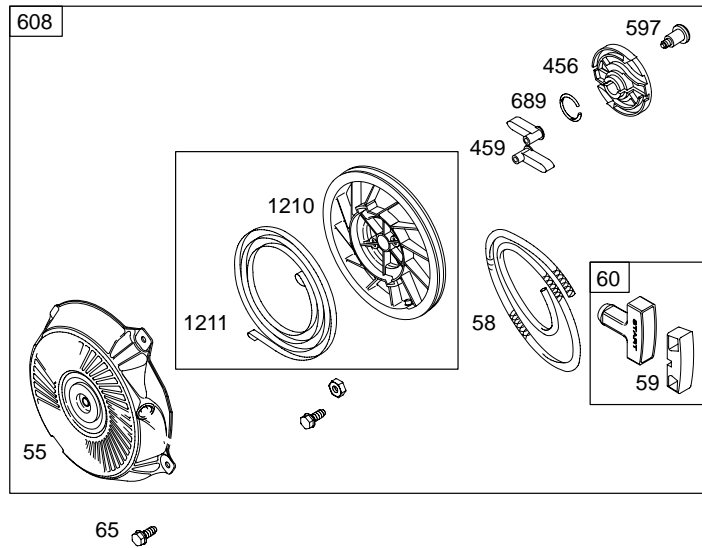

Illustrated Parts List

Model Series

128300

TYPE NUMBERS
0035 through 0136.

TABLE OF CONTENTS

Air Cleaner	6
Blower Housing	7
Camshaft	2
Carburetor	4
Controls	5
Crankcase Cover	2
Crankshaft	2
Cylinder	2
Cylinder Head	3
Electric Starter	7
Exhaust System	6
Flywheel	7
Fuel Supply	5
Gear Reduction	6
Governor Spring	5
Ignition	5
Kits/Gaskets – Carburetor	4
Kits/Gaskets – Engine	2
Kits/Gaskets – Valve	3
Lubrication	5
Piston Group	2
Rewind Starter	7

1019 LABEL KIT

1058 OWNER'S MANUAL

1330 REPAIR MANUAL

Illustrations cover a range of engines. Parts shown without corresponding text may not be used on your specific engine.
 5721-4 Assemblies include all parts shown in frames. 10/19/2004

Illustrations cover a range of engines. Parts shown without corresponding text may not be used on your specific engine.
 5721-5 Assemblies include all parts shown in frames. 10/19/2004

Illustrations cover a range of engines. Parts shown without corresponding text may not be used on your specific engine.