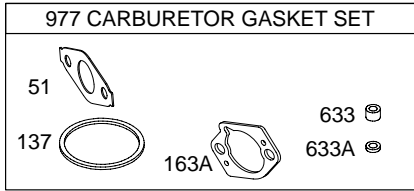

Illustrated Parts List

Model Series

128300

TYPE NUMBERS
0035 through 0136.

TABLE OF CONTENTS

Air Cleaner	6
Blower Housing	7
Camshaft	2
Carburetor	4
Controls	5
Crankcase Cover	2
Crankshaft	2
Cylinder	2
Cylinder Head	3
Electric Starter	7
Exhaust System	6
Flywheel	7
Fuel Supply	5
Gear Reduction	6
Governor Spring	5
Ignition	5
Kits/Gaskets – Carburetor	4
Kits/Gaskets – Engine	2
Kits/Gaskets – Valve	3
Lubrication	5
Piston Group	2
Rewind Starter	7

1019 LABEL KIT

1058 OWNER'S MANUAL

1330 REPAIR MANUAL

Illustrations cover a range of engines. Parts shown without corresponding text may not be used on your specific engine.
 5721-4 Assemblies include all parts shown in frames. 10/19/2004