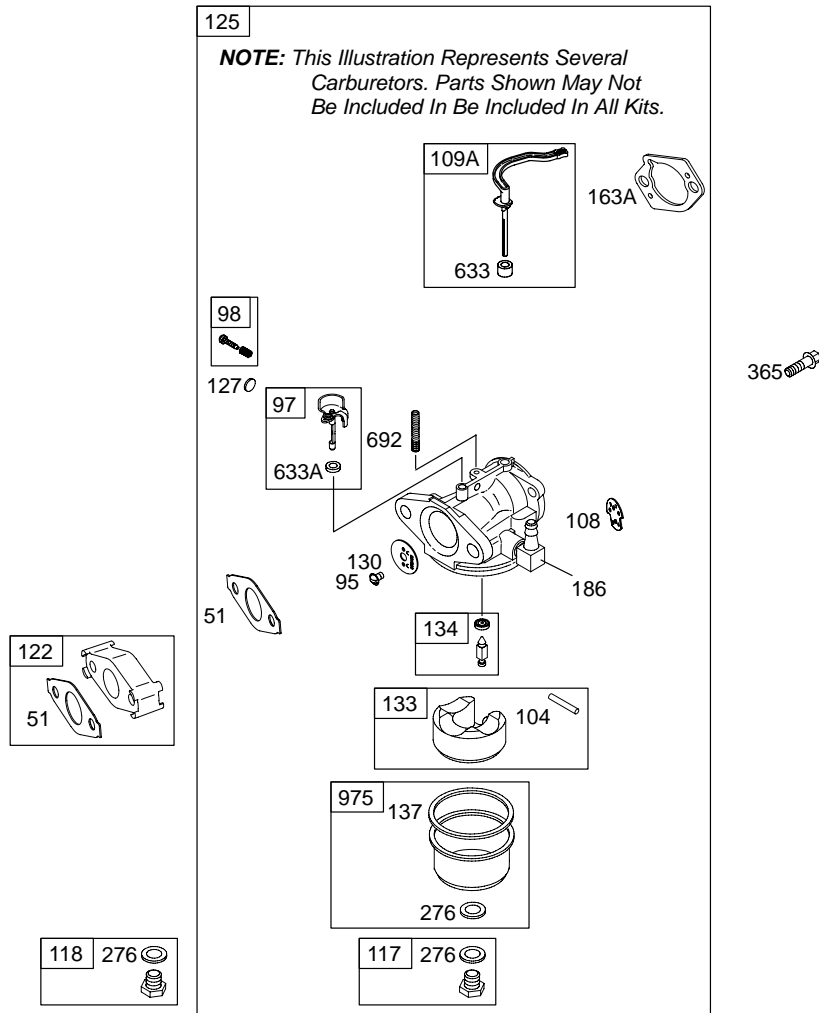

Illustrations cover a range of engines. Parts shown without corresponding text may not be used on your specific engine.
5721-4 Assemblies include all parts shown in frames. 10/19/2004