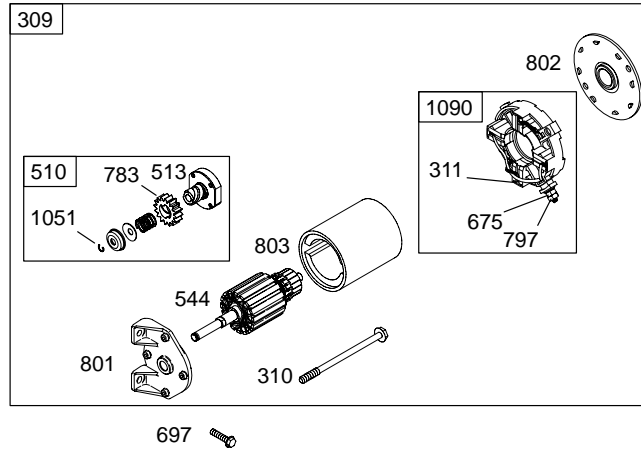

Illustrated Parts List

Model Series

128300

TYPE NUMBERS
0035 through 0136.

TABLE OF CONTENTS

Air Cleaner	6
Blower Housing	7
Camshaft	2
Carburetor	4
Controls	5
Crankcase Cover	2
Crankshaft	2
Cylinder	2
Cylinder Head	3
Electric Starter	7
Exhaust System	6
Flywheel	7
Fuel Supply	5
Gear Reduction	6
Governor Spring	5
Ignition	5
Kits/Gaskets – Carburetor	4
Kits/Gaskets – Engine	2
Kits/Gaskets – Valve	3
Lubrication	5
Piston Group	2
Rewind Starter	7

1019 LABEL KIT

1058 OWNER'S MANUAL

1330 REPAIR MANUAL

Illustrations cover a range of engines. Parts shown without corresponding text may not be used on your specific engine.
 5721-4 Assemblies include all parts shown in frames. 10/19/2004

Illustrations cover a range of engines. Parts shown without corresponding text may not be used on your specific engine.
 5721-5 Assemblies include all parts shown in frames. 10/19/2004

Illustrations cover a range of engines. Parts shown without corresponding text may not be used on your specific engine.