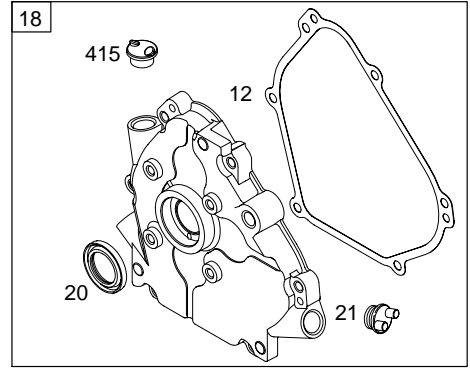

1019 LABEL KIT

1058 OWNER'S MANUAL

1330 REPAIR MANUAL