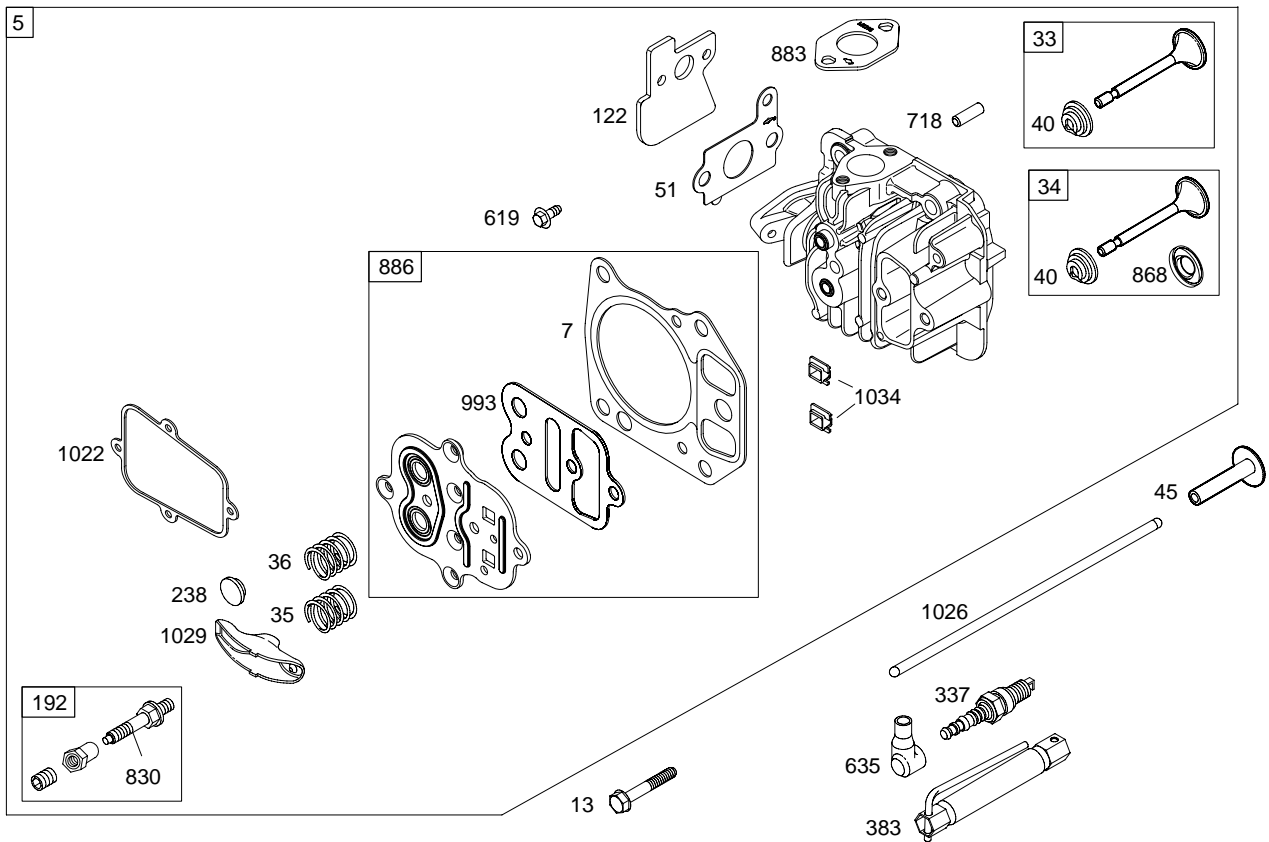

Illustrations cover a range of engines. Parts shown without corresponding text may not be used on your specific engine.
5267-3 Assemblies include all parts shown in frames. 10/08/2004