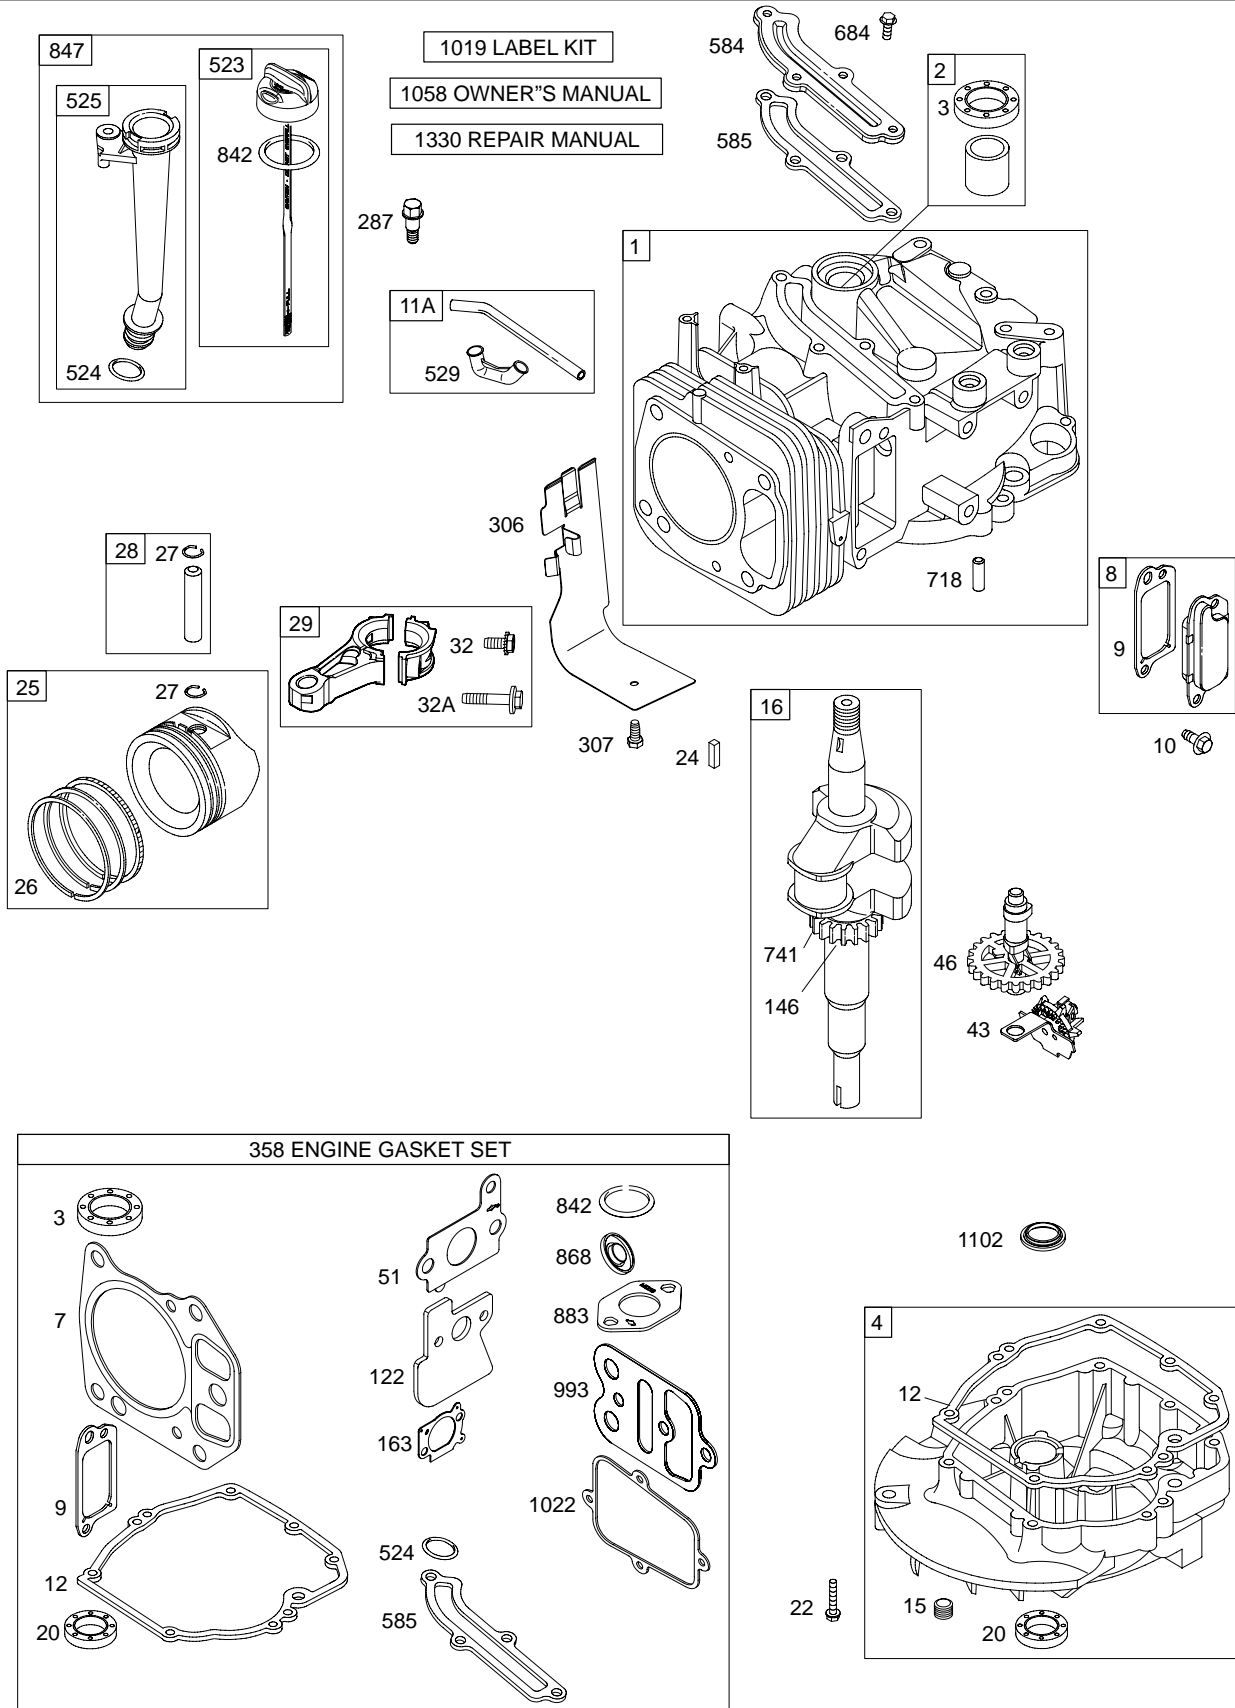

Illustrations cover a range of engines. Parts shown without corresponding text may not be used on your specific engine.
5267-2 Assemblies include all parts shown in frames. 10/08/2004