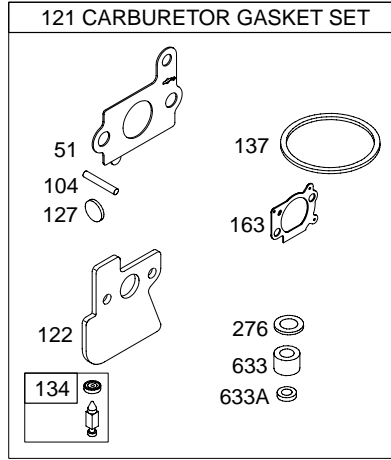

Illustrated Parts List

Model Series

129600

TYPE NUMBERS
0111 through 0113.

TABLE OF CONTENTS

Air Cleaner	5
Blower Housing/Shrouds	6
Camshaft	2
Carburetor	4
Controls	5
Crankshaft	2
Cylinder	2
Cylinder Head	3
Engine Sump	2
Exhaust System	5
Flywheel	6
Fuel Supply	4
Governor Spring	5
Ignition	5
Lubrication	2
Piston Group	2
Rewind Starter	6

Illustrations cover a range of engines. Parts shown without corresponding text may not be used on your specific engine.
5267-2 Assemblies include all parts shown in frames. 10/08/2004

Illustrations cover a range of engines. Parts shown without corresponding text may not be used on your specific engine.
 5267-3 Assemblies include all parts shown in frames. 10/08/2004