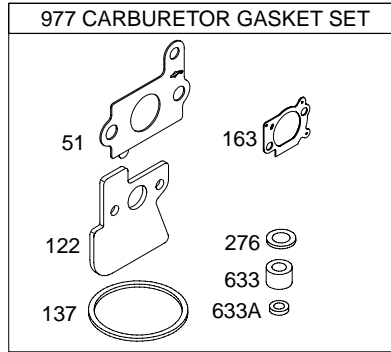

Illustrated Parts List

Model Series

129600

TYPE NUMBERS
0111 through 0113.

TABLE OF CONTENTS

Air Cleaner	5
Blower Housing/Shrouds	6
Camshaft	2
Carburetor	4
Controls	5
Crankshaft	2
Cylinder	2
Cylinder Head	3
Engine Sump	2
Exhaust System	5
Flywheel	6
Fuel Supply	4
Governor Spring	5
Ignition	5
Lubrication	2
Piston Group	2
Rewind Starter	6

Illustrations cover a range of engines. Parts shown without corresponding text may not be used on your specific engine.
5267-2 Assemblies include all parts shown in frames. 10/08/2004

Illustrations cover a range of engines. Parts shown without corresponding text may not be used on your specific engine.
 5267-3 Assemblies include all parts shown in frames. 10/08/2004

Illustrations cover a range of engines. Parts shown without corresponding text may not be used on your specific engine.
 5267-4 Assemblies include all parts shown in frames. 10/08/2004

Illustrations cover a range of engines. Parts shown without corresponding text may not be used on your specific engine.
 5267-5 Assemblies include all parts shown in frames. 10/08/2004