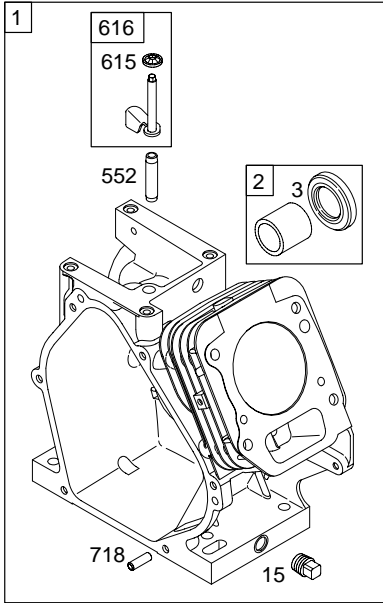

12C100

1019 LABEL KIT

1058 OWNER'S MANUAL

1330 REPAIR MANUAL

Illustrations cover a range of engines. Parts shown without corresponding text may not be used on your specific engine.
5957-2 Assemblies include all parts shown in frames. 10/20/2004