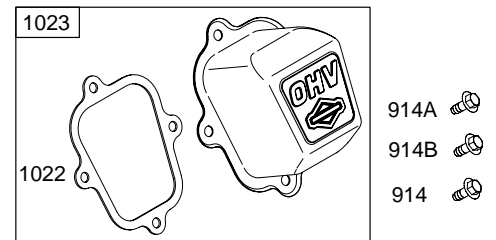

12C100

Illustrated Parts List

Model Series

12C100

TYPE NUMBERS
0007 through 0251.

TABLE OF CONTENTS

Blower Housing/Shrouds	6
Camshaft	2
Carburetor	4
Controls	5
Crankcase Cover	2
Crankshaft	2
Cylinder	2
Cylinder Head	3
Electric Starter	5
Exhaust System	6
Flywheel	6
Fuel Supply	4
Governor Spring	5
Ignition	5
Kits/Gaskets – Carburetor	4
Kits/Gaskets – Engine	2
Kits/Gaskets – Valves	3
Lubrication	2
Piston Group	2
Rewind Starter	5

12C100

1019 LABEL KIT

1058 OWNER'S MANUAL

1330 REPAIR MANUAL

Illustrations cover a range of engines. Parts shown without corresponding text may not be used on your specific engine.
 5957-2 Assemblies include all parts shown in frames. 10/20/2004