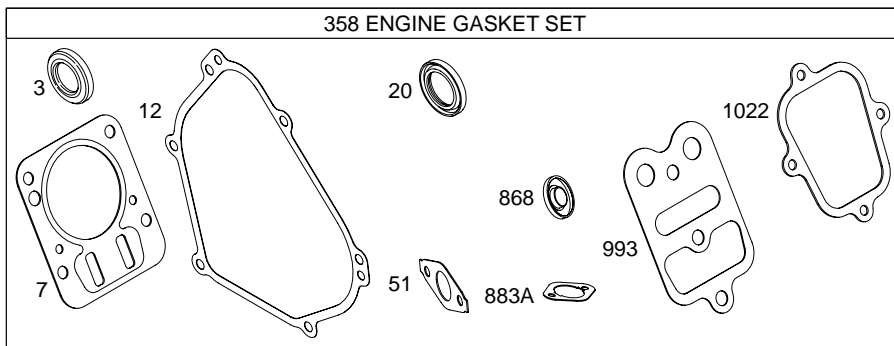

12C100

Illustrated Parts List

Model Series

12C100

TYPE NUMBERS
0007 through 0251.

TABLE OF CONTENTS

Blower Housing/Shrouds	6
Camshaft	2
Carburetor	4
Controls	5
Crankcase Cover	2
Crankshaft	2
Cylinder	2
Cylinder Head	3
Electric Starter	5
Exhaust System	6
Flywheel	6
Fuel Supply	4
Governor Spring	5
Ignition	5
Kits/Gaskets – Carburetor	4
Kits/Gaskets – Engine	2
Kits/Gaskets – Valves	3
Lubrication	2
Piston Group	2
Rewind Starter	5

12C100

1019 LABEL KIT

1058 OWNER'S MANUAL

1330 REPAIR MANUAL

Illustrations cover a range of engines. Parts shown without corresponding text may not be used on your specific engine.
 5957-2 Assemblies include all parts shown in frames. 10/20/2004