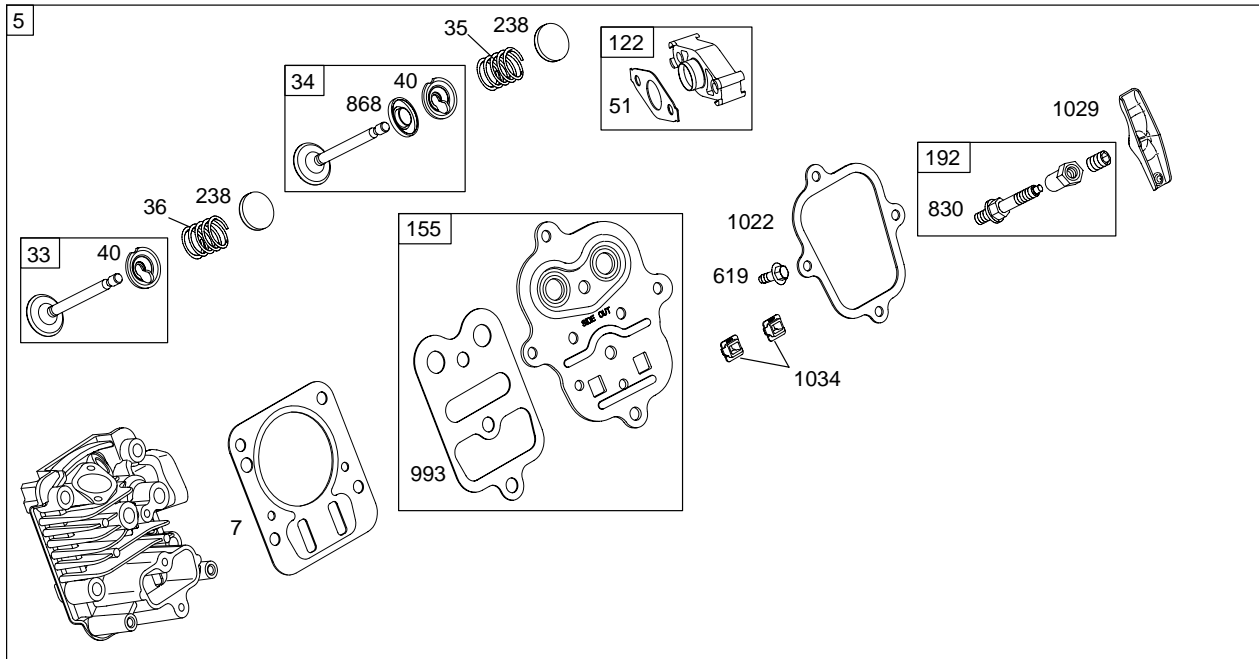

12C100

Illustrated Parts List

Model Series

12C100

TYPE NUMBERS
0007 through 0251.

TABLE OF CONTENTS

Blower Housing/Shrouds	6
Camshaft	2
Carburetor	4
Controls	5
Crankcase Cover	2
Crankshaft	2
Cylinder	2
Cylinder Head	3
Electric Starter	5
Exhaust System	6
Flywheel	6
Fuel Supply	4
Governor Spring	5
Ignition	5
Kits/Gaskets – Carburetor	4
Kits/Gaskets – Engine	2
Kits/Gaskets – Valves	3
Lubrication	2
Piston Group	2
Rewind Starter	5

12C100

1019 LABEL KIT

1058 OWNER'S MANUAL

1330 REPAIR MANUAL

Illustrations cover a range of engines. Parts shown without corresponding text may not be used on your specific engine.
 5957-2 Assemblies include all parts shown in frames. 10/20/2004