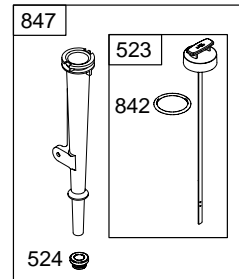

12C100

Illustrated Parts List

Model Series

12C100

TYPE NUMBERS
0007 through 0251.

TABLE OF CONTENTS

Blower Housing/Shrouds	6
Camshaft	2
Carburetor	4
Controls	5
Crankcase Cover	2
Crankshaft	2
Cylinder	2
Cylinder Head	3
Electric Starter	5
Exhaust System	6
Flywheel	6
Fuel Supply	4
Governor Spring	5
Ignition	5
Kits/Gaskets – Carburetor	4
Kits/Gaskets – Engine	2
Kits/Gaskets – Valves	3
Lubrication	2
Piston Group	2
Rewind Starter	5

12C100

1019 LABEL KIT

1058 OWNER'S MANUAL

1330 REPAIR MANUAL

Illustrations cover a range of engines. Parts shown without corresponding text may not be used on your specific engine.
 5957-2 Assemblies include all parts shown in frames. 10/20/2004