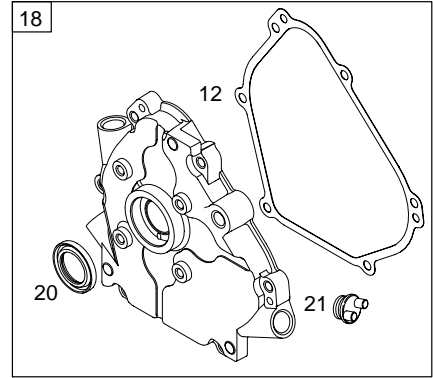

12C100

Illustrated Parts List

Model Series

12C100

TYPE NUMBERS
0007 through 0251.

TABLE OF CONTENTS

Blower Housing/Shrouds	6
Camshaft	2
Carburetor	4
Controls	5
Crankcase Cover	2
Crankshaft	2
Cylinder	2
Cylinder Head	3
Electric Starter	5
Exhaust System	6
Flywheel	6
Fuel Supply	4
Governor Spring	5
Ignition	5
Kits/Gaskets – Carburetor	4
Kits/Gaskets – Engine	2
Kits/Gaskets – Valves	3
Lubrication	2
Piston Group	2
Rewind Starter	5

12C100

1019 LABEL KIT

1058 OWNER'S MANUAL

1330 REPAIR MANUAL

Illustrations cover a range of engines. Parts shown without corresponding text may not be used on your specific engine.
 5957-2 Assemblies include all parts shown in frames. 10/20/2004