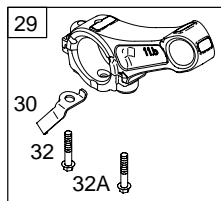

12C100

1019 LABEL KIT

1058 OWNER'S MANUAL

1330 REPAIR MANUAL

Illustrations cover a range of engines. Parts shown without corresponding text may not be used on your specific engine.
5957-2 Assemblies include all parts shown in frames. 10/20/2004