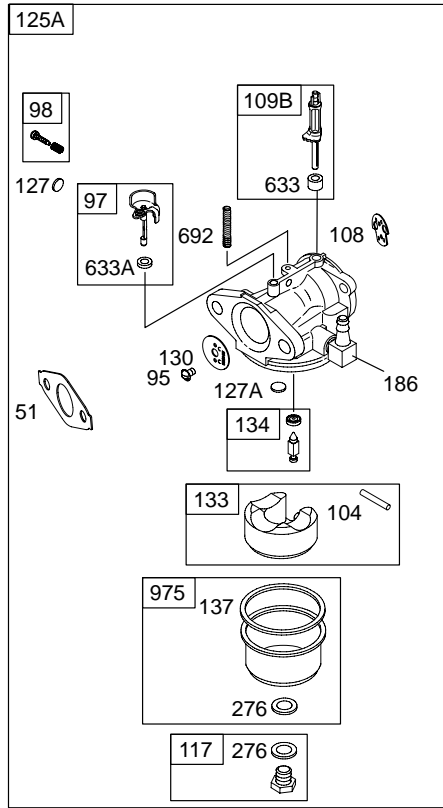

12C100

Illustrations cover a range of engines. Parts shown without corresponding text may not be used on your specific engine.
5957-4 Assemblies include all parts shown in frames. 10/20/2004