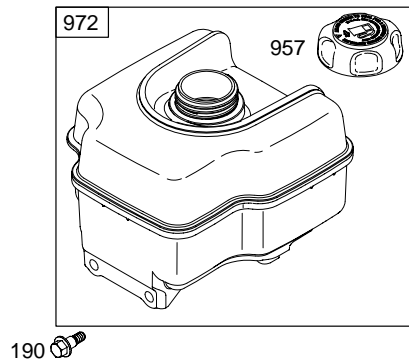

12C100

Illustrations cover a range of engines. Parts shown without corresponding text may not be used on your specific engine.
5957-4 Assemblies include all parts shown in frames. 10/20/2004