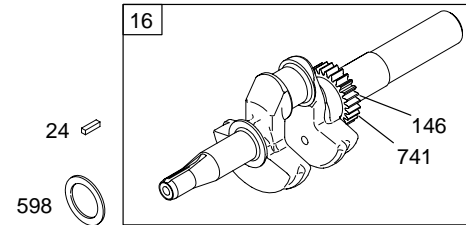

12C100

1019 LABEL KIT

1058 OWNER'S MANUAL

1330 REPAIR MANUAL

Illustrations cover a range of engines. Parts shown without corresponding text may not be used on your specific engine.
5957-2 Assemblies include all parts shown in frames. 10/20/2004