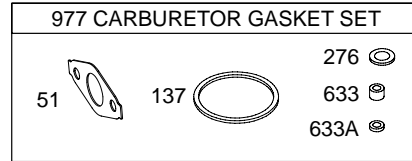

12E100

Illustrations cover a range of engines. Parts shown without corresponding text may not be used on your specific engine.
5958-4 Assemblies include all parts shown in frames. **10/20/2004**