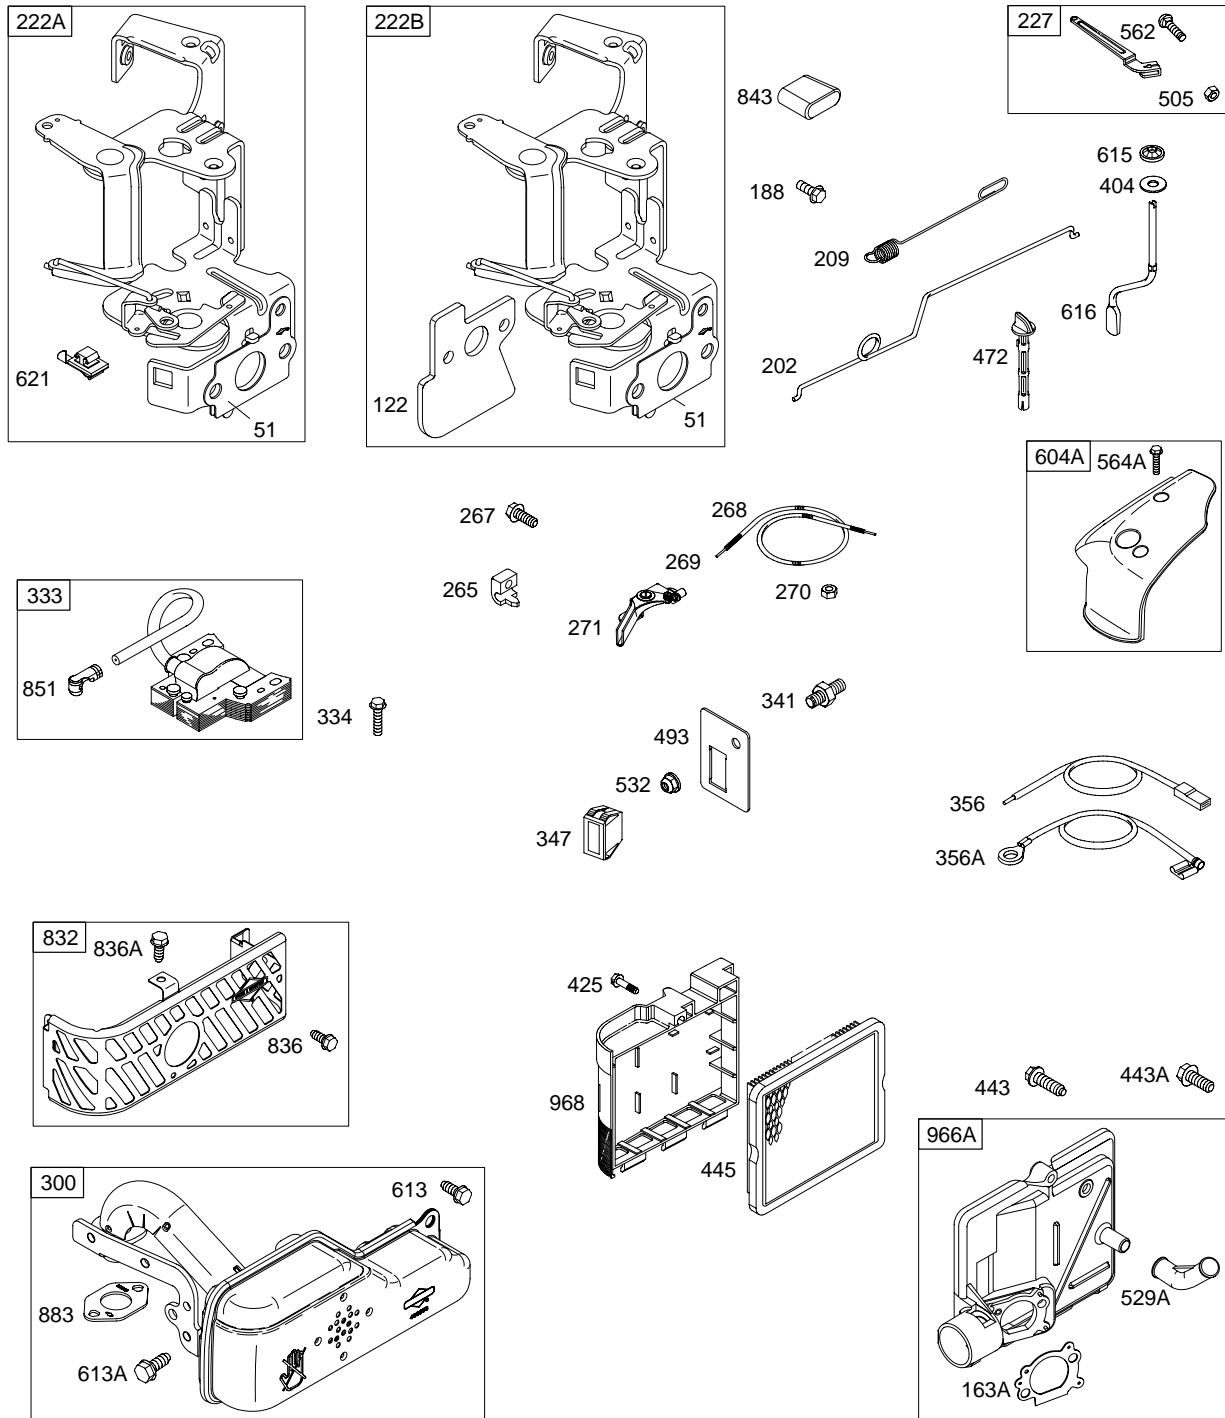

Illustrated Parts List

Model Series

12G600

TYPE NUMBERS
0100 through 0110.

TABLE OF CONTENTS

Air Cleaner	5
Blower Housing/Shrouds	6
Camshaft	2
Carburetor	4
Controls	5
Crankshaft	2
Cylinder	2
Cylinder Head	3
Engine Sump	2
Exhaust System	5
Flywheel	6
Fuel Supply	4
Governor Spring	5
Ignition	5
Lubrication	2
Piston Group	2
Rewind Starter	6

12G600

Illustrations cover a range of engines. Parts shown without corresponding text may not be used on your specific engine.
 5376-2 Assemblies include all parts shown in frames. 10/08/2004

Illustrations cover a range of engines. Parts shown without corresponding text may not be used on your specific engine.