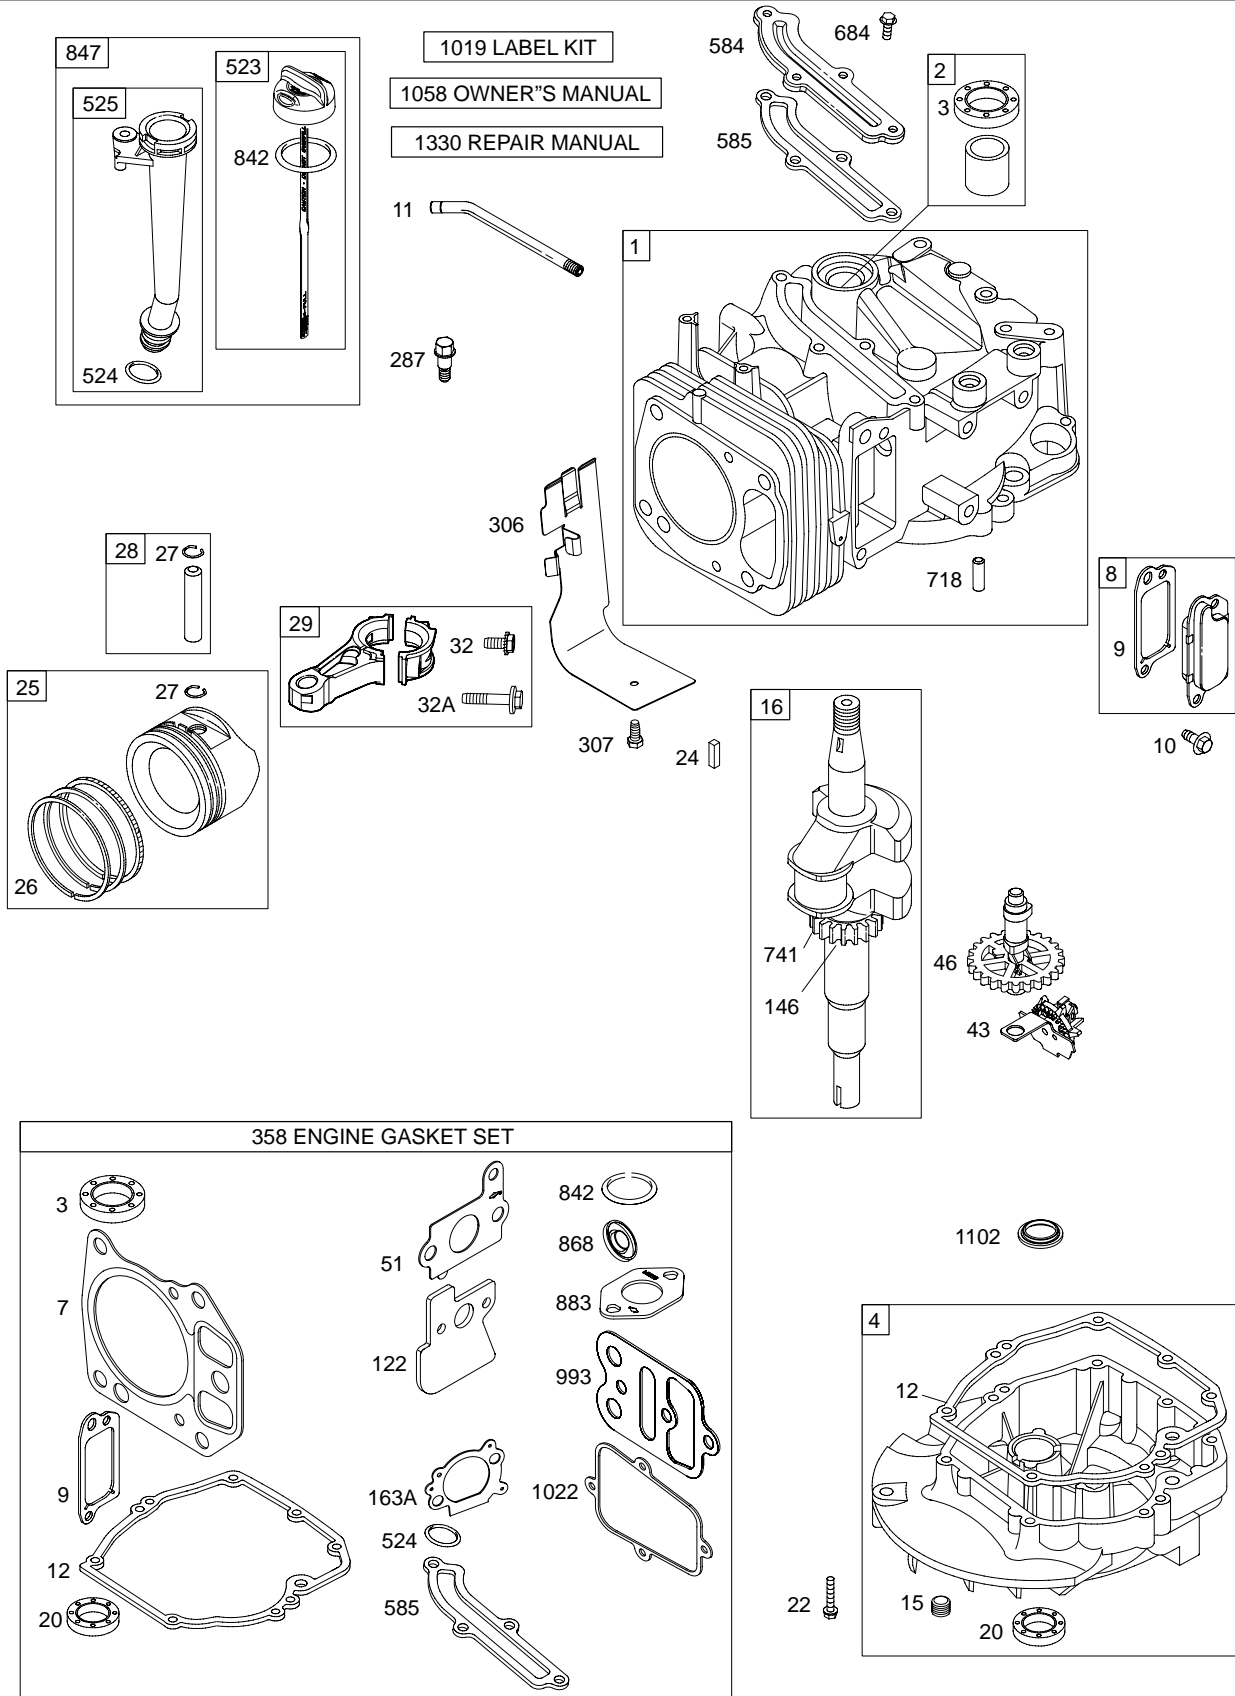

12G600

Illustrations cover a range of engines. Parts shown without corresponding text may not be used on your specific engine.
5376-2 Assemblies include all parts shown in frames. 10/08/2004