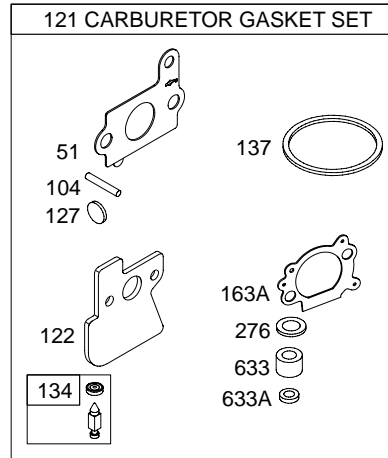

Illustrated Parts List

Model Series

12G600

TYPE NUMBERS
0100 through 0110.

TABLE OF CONTENTS

Air Cleaner	5
Blower Housing/Shrouds	6
Camshaft	2
Carburetor	4
Controls	5
Crankshaft	2
Cylinder	2
Cylinder Head	3
Engine Sump	2
Exhaust System	5
Flywheel	6
Fuel Supply	4
Governor Spring	5
Ignition	5
Lubrication	2
Piston Group	2
Rewind Starter	6

12G600

Illustrations cover a range of engines. Parts shown without corresponding text may not be used on your specific engine.
 5376-2 Assemblies include all parts shown in frames. 10/08/2004

Illustrations cover a range of engines. Parts shown without corresponding text may not be used on your specific engine.