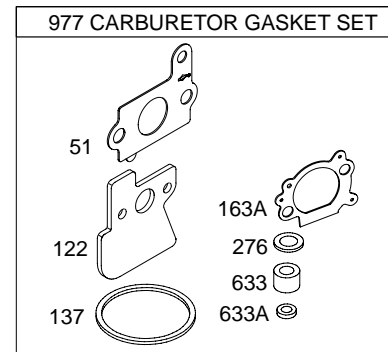

Illustrated Parts List

Model Series

12G600

TYPE NUMBERS
0100 through 0110.

TABLE OF CONTENTS

Air Cleaner	5
Blower Housing/Shrouds	6
Camshaft	2
Carburetor	4
Controls	5
Crankshaft	2
Cylinder	2
Cylinder Head	3
Engine Sump	2
Exhaust System	5
Flywheel	6
Fuel Supply	4
Governor Spring	5
Ignition	5
Lubrication	2
Piston Group	2
Rewind Starter	6

12G600

Illustrations cover a range of engines. Parts shown without corresponding text may not be used on your specific engine.
 5376-2 Assemblies include all parts shown in frames. 10/08/2004

Illustrations cover a range of engines. Parts shown without corresponding text may not be used on your specific engine.

Illustrations cover a range of engines. Parts shown without corresponding text may not be used on your specific engine.
 5376-5 Assemblies include all parts shown in frames. 10/08/2004

12G600

1036 Emission Label