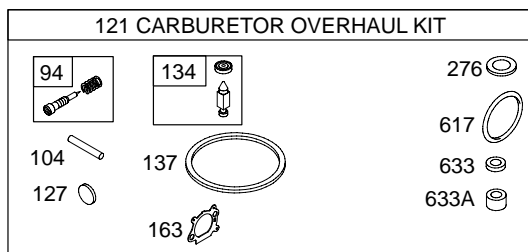

Illustrations cover a range of engines. Parts shown without corresponding text may not be used on your specific engine.
1151-3 Assemblies include all parts shown in frames. 09/21/2004