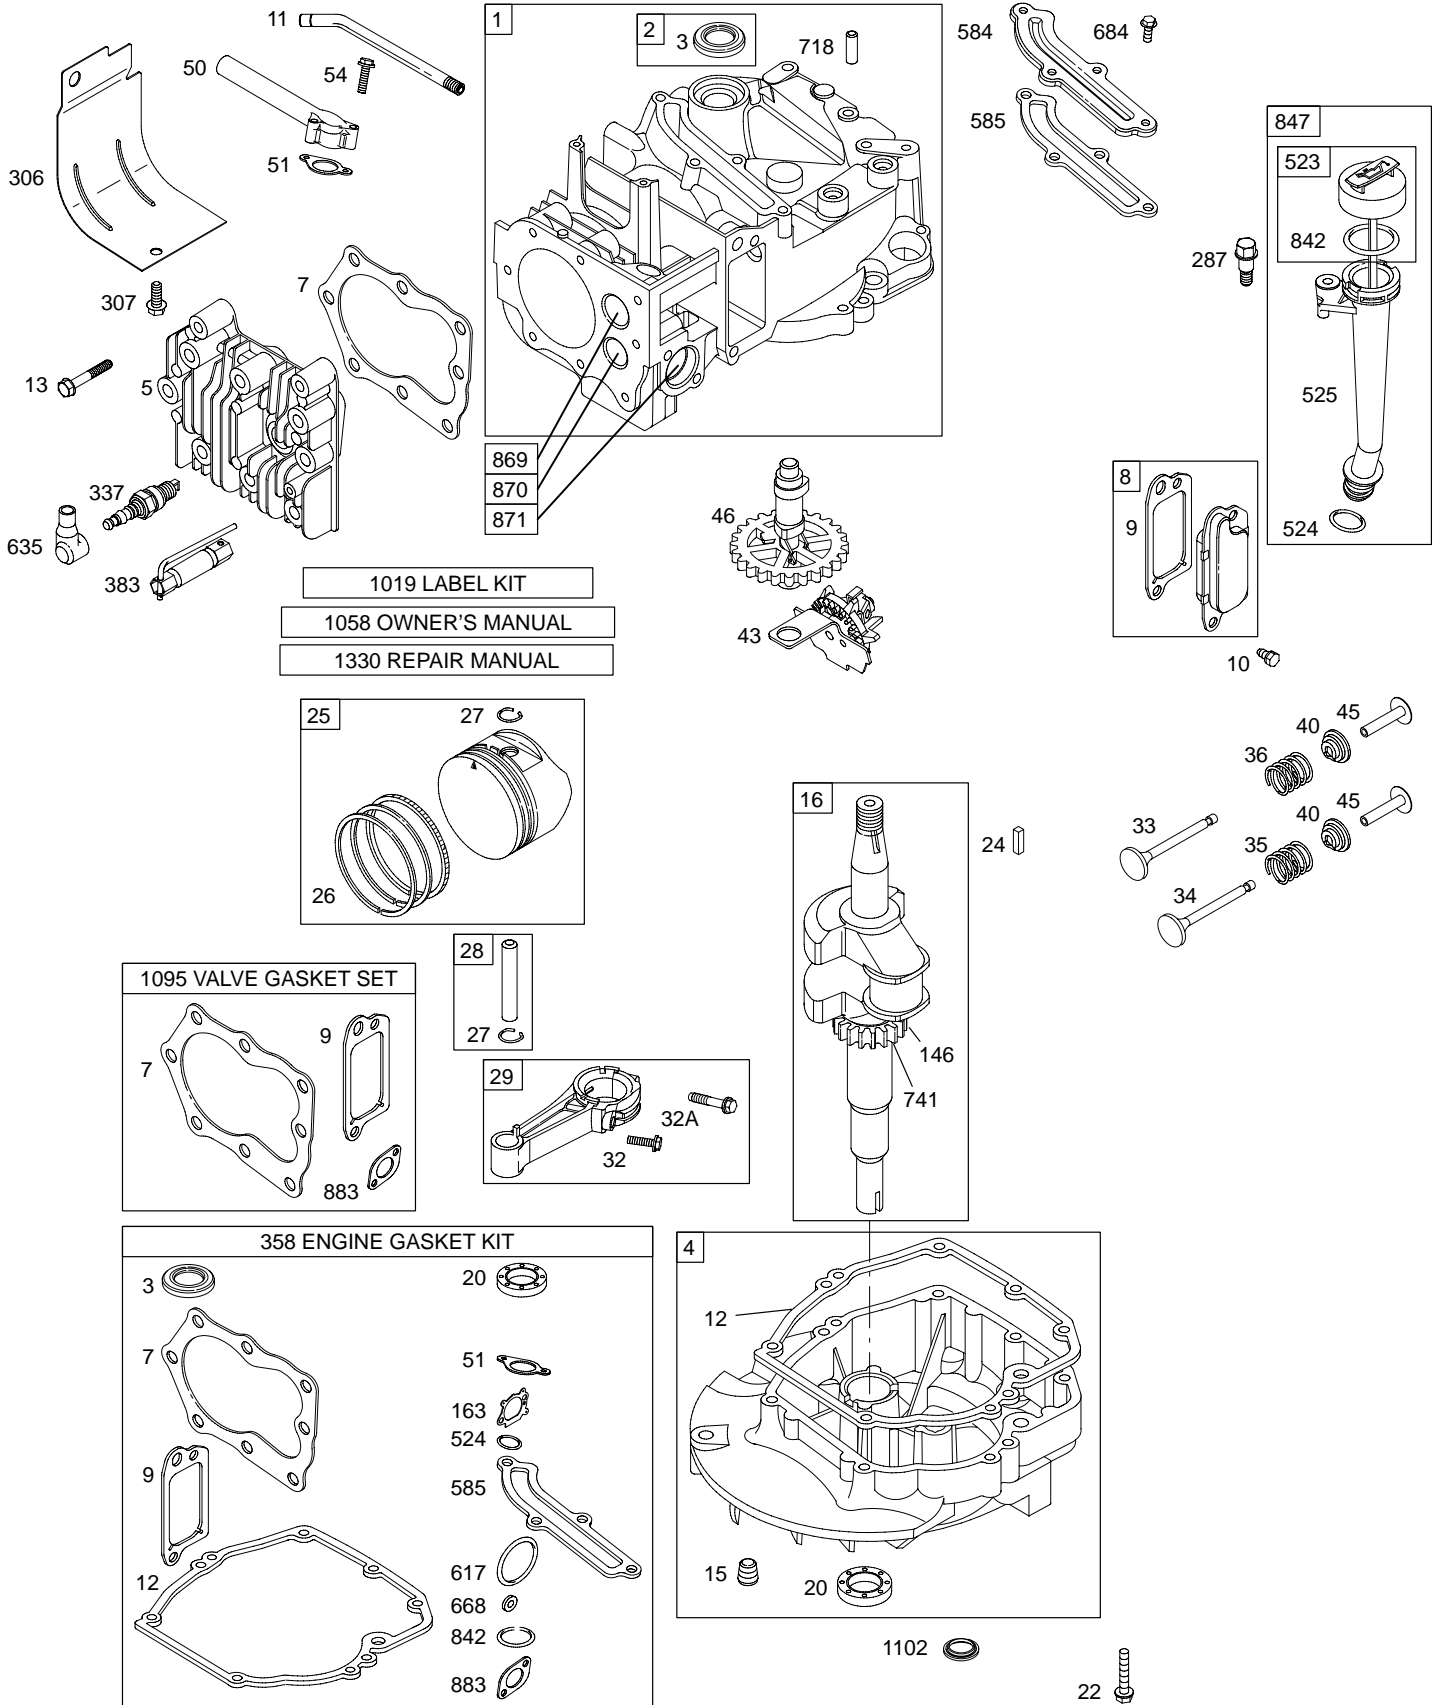

12H700

Illustrations cover a range of engines. Parts shown without corresponding text may not be used on your specific engine.
1151-2 Assemblies include all parts shown in frames. 09/21/2004