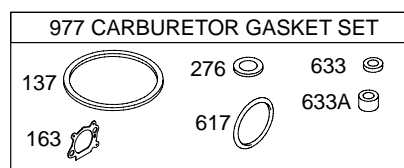

Illustrations cover a range of engines. Parts shown without corresponding text may not be used on your specific engine.
1151-3 Assemblies include all parts shown in frames. 09/21/2004