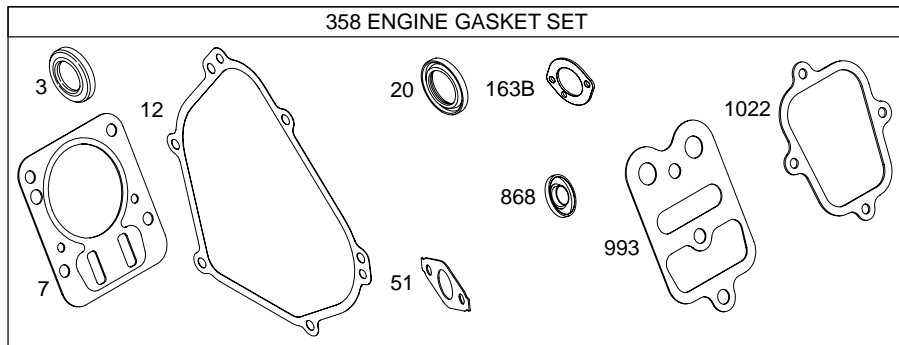

12K300

Illustrated Parts List

Model Series

12K300

TYPE NUMBERS
0153.

TABLE OF CONTENTS

Air Cleaner	4
Blower Housing	5
Camshaft	2
Carburetor	4
Controls	4
Crankcase Cover	2
Crankshaft	2
Cylinder	2
Cylinder Head	3
Flywheel	5
Governor Spring	4
Ignition	4
Kits/Gaskets – Carburetor	4
Kits/Gaskets – Engine	2
Kits/Gaskets – Valve	3
Lubrication	2
Piston Group	2
Rewind Starter	5

12K300

1019 LABEL KIT
1058 OWNER'S MANUAL
1330 REPAIR MANUAL

15A

24

17A

Illustrations cover a range of engines. Parts shown without corresponding text may not be used on your specific engine.
6145-2 Assemblies include all parts shown in frames. 10/20/2004