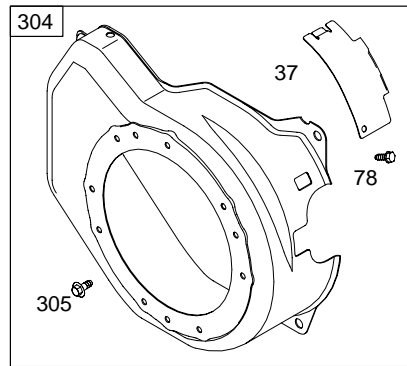

Illustrations cover a range of engines. Parts shown without corresponding text may not be used on your specific engine.
6145-5 Assemblies include all parts shown in frames. 10/20/2004

12K300

REF. NO.	PART NO.	DESCRIPTION	REF. NO.	PART NO.	DESCRIPTION	REF. NO.	PART NO.	DESCRIPTION
1	699490	Cylinder Assembly			Rod	130	691181	Valve-Throttle
2	399269	Kit-Bushing/Seal (Magneto Side)	32	691664	Screw (Connecting Rod)	133	398187	Float-Carburetor
3	★299819	Seal-Oil (Magneto Side)	32A	695759	Screw (Connecting Rod)	134	●398188	Kit-Needle/Seat
5	699486	Head-Cylinder	33	499642	Valve-Exhaust	137	●◆693981	Gasket-Float Bowl
7	★∅698210	Gasket-Cylinder Head	34	499641	Valve-Intake	146	690979	Key-Timing
11	692600	Tube-Breather (Flat Panel Air Cleaner)	35	691304	Spring-Valve (Intake)	155	★698214	Plate-Cylinder Head
12	★699485	Gasket-Crankcase	36	691304	Spring-Valve (Exhaust)	161	699207	Base-Air Cleaner (Metal) (Flat Panel Air Cleaner)
13	699482	Screw (Cylinder Head)	37	699661	Guard-Flywheel	163B	★◆◆696024	Gasket-Air Cleaner (Flat Panel Air Cleaner)
15	691686	Plug-Oil Drain (Square Head)	40	692194	Retainer-Valve	186	692317	Connector-Hose
15A	691682	Plug-Oil Drain (Flush)	45	690977	Tappet-Valve	188	699479	Screw (Control Bracket)
16	790568	Crankshaft	46A	696813	Camshaft	192	694543	Adjuster-Rocker Arm
17	692517	Bearing-Ball	51	★◆◆∅692555	Gasket-Intake (2 Required)	209	692571	Spring-Governor
17A	690824	Bearing-Ball	55	691422	Housing-Rewind Starter	219	693578	Gear-Governor
18A	699672	Cover-Crankcase	58	693389	Rope-Starter (Cut to Required Length)	220	691724	Washer (Governor Gear)
20	★692550	Seal-Oil (PTO Side)	59	490653	Grip-Insert	222C	699493	Bracket-Control
21	281658	Cap-Oil Fill	60	490652	Grip-Starter Rope (2 Piece)	227	692573	Lever-Governor Control
22	699478	Screw (Crankcase Cover/ Sump)	65	699228	Screw (Rewind Starter)	238	691300	Valve-Cap
23	699488	Flywheel	78	699205	Screw (Flywheel Guard)	265	691024	Clamp-Casing
24	222698	Key-Flywheel	95	691636	Screw (Throttle Valve)	267	699492	Screw (Casing Clamp)
25	499627	Piston Assembly (Standard)	97	690024	Shaft-Throttle	268	691025	Casing-Control Wire (72" Long) (Cut to Required Length)
		Note _____	98	398185	Kit-Idle Speed (Carburetor)	269	691026	Wire-Control (78" Long) (Cut to Required Length)
		692789 Piston Assembly (.020" Oversize)	104	◆691242	Pin-Float Hinge	270	691027	Nut (Control Wire Casing)
26	499631	Ring Set (Standard)	108	692567	Valve-Choke	271	691028	Lever-Control
		Note _____	109	690023	Valve-Choke	276	◆271716	Washer-Sealing
		692786 Ring Set (.020" Oversize)	117	790570	Jet-Main (Standard)	286	698611	Module-Oil Sensor
27	691866	Lock-Piston Pin	121A	696998	Kit-Carburetor Overhaul	304	699598	Housing-Blower
28	499423	Pin-Piston	122	★◆693749	Spacer-Carburetor	305	699480	Screw (Blower Housing)
29	690124	Rod-Connecting	125	790569	Carburetor			
30	692562	Dipper-Connecting	127	◆691739	Plug-Welch			

★ Included in Engine Gasket Set-Ref. No.358.

● Included in Carburetor Overhaul Kit-Ref. No. 121.

◆ Included in Carburetor Gasket Set-Ref. No. 977.

∅ Included in Valve Gasket Set-Ref. No 1095.

Illustrations cover a range of engines. Parts shown without corresponding text may not be used on your specific engine.