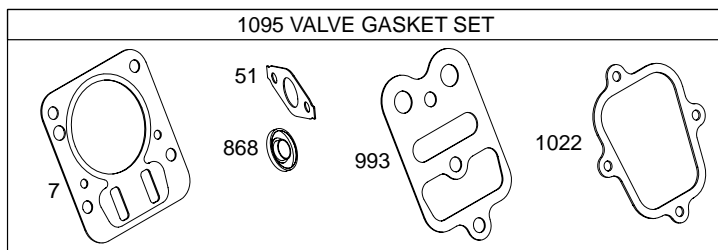

12K300

Illustrated Parts List

Model Series

12K300

TYPE NUMBERS
0153.

TABLE OF CONTENTS

Air Cleaner	4
Blower Housing	5
Camshaft	2
Carburetor	4
Controls	4
Crankcase Cover	2
Crankshaft	2
Cylinder	2
Cylinder Head	3
Flywheel	5
Governor Spring	4
Ignition	4
Kits/Gaskets – Carburetor	4
Kits/Gaskets – Engine	2
Kits/Gaskets – Valve	3
Lubrication	2
Piston Group	2
Rewind Starter	5

12K300

1019 LABEL KIT
1058 OWNER'S MANUAL
1330 REPAIR MANUAL

15A

24

17A

Illustrations cover a range of engines. Parts shown without corresponding text may not be used on your specific engine.
6145-2 Assemblies include all parts shown in frames. 10/20/2004