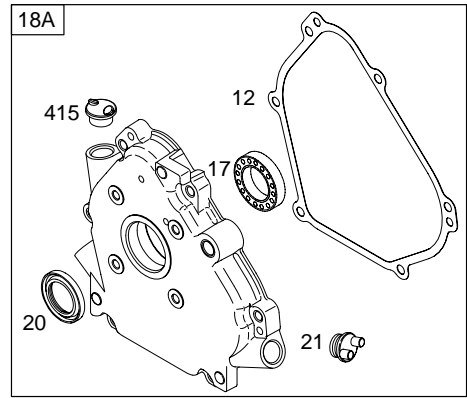

12K300

1019 LABEL KIT
1058 OWNER'S MANUAL
1330 REPAIR MANUAL

15A

24

17A

Illustrations cover a range of engines. Parts shown without corresponding text may not be used on your specific engine.
6145-2 Assemblies include all parts shown in frames. 10/20/2004