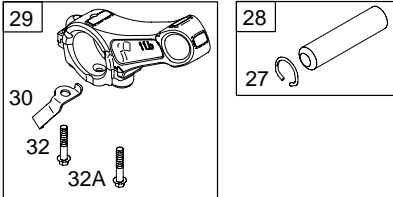

12K300

1019 LABEL KIT
1058 OWNER'S MANUAL
1330 REPAIR MANUAL

15A

24

17A

Illustrations cover a range of engines. Parts shown without corresponding text may not be used on your specific engine.
6145-2 Assemblies include all parts shown in frames. 10/20/2004