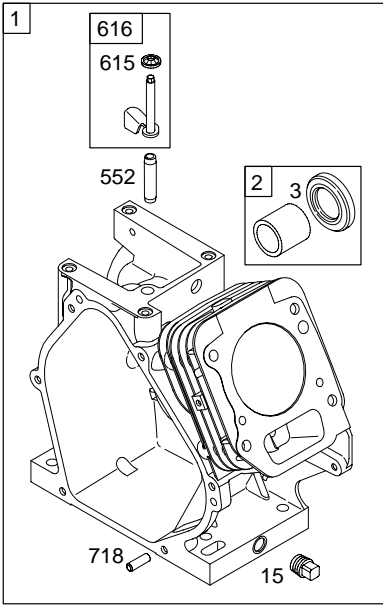

12K300

1019 LABEL KIT
1058 OWNER'S MANUAL
1330 REPAIR MANUAL