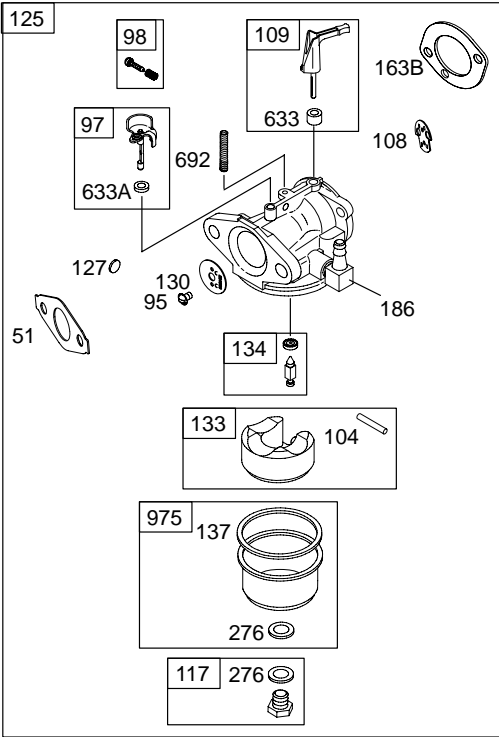

12K300

Illustrations cover a range of engines. Parts shown without corresponding text may not be used on your specific engine.
6145-4 Assemblies include all parts shown in frames. 10/20/2004