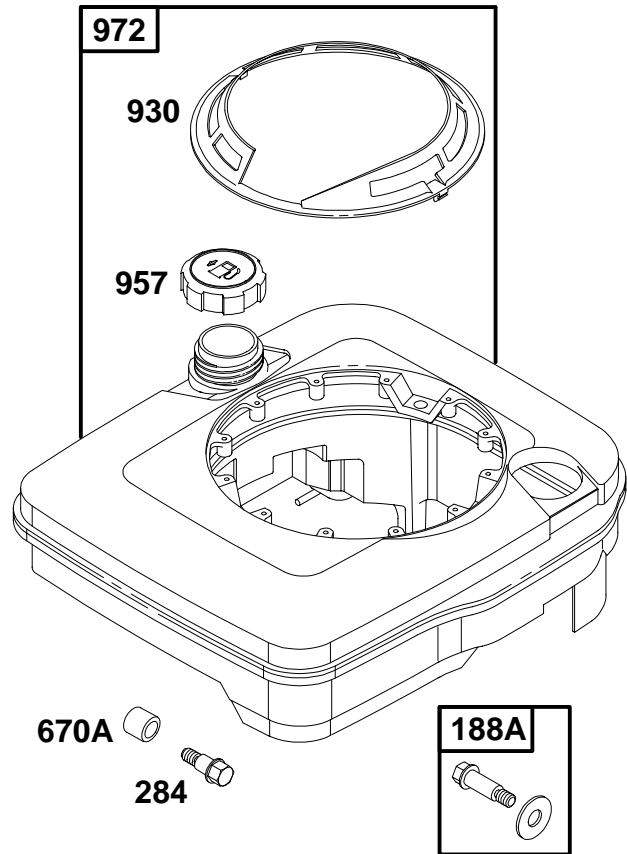

12K700 to 12K799

REF. NO.	PART NO.	DESCRIPTION	REF. NO.	PART NO.	DESCRIPTION	REF. NO.	PART NO.	DESCRIPTION
187	298049	Line-Fuel	601	95162	Clamp-Fuel Line (Red) Note 93053 Clamp-Hose (Green)	670A	280512	Spacer-Fuel Tank
188A	398540	Screw-Shoulder				930	281187	Guard-Rewind
240	298090	Filter-Fuel				957	397974	Cap-Fuel Tank
284	94511	Screw-Shoulder				972	497343	Tank-Fuel

★ Included in Gasket Set-Part Number 497316.
● Included in Carburetor Kit-Part No. 498260.

◆ Included in Carburetor Gasket Set-Part No. 498261.
⊘ Included in Valve Overhaul Gasket Set-Part No. 498528.