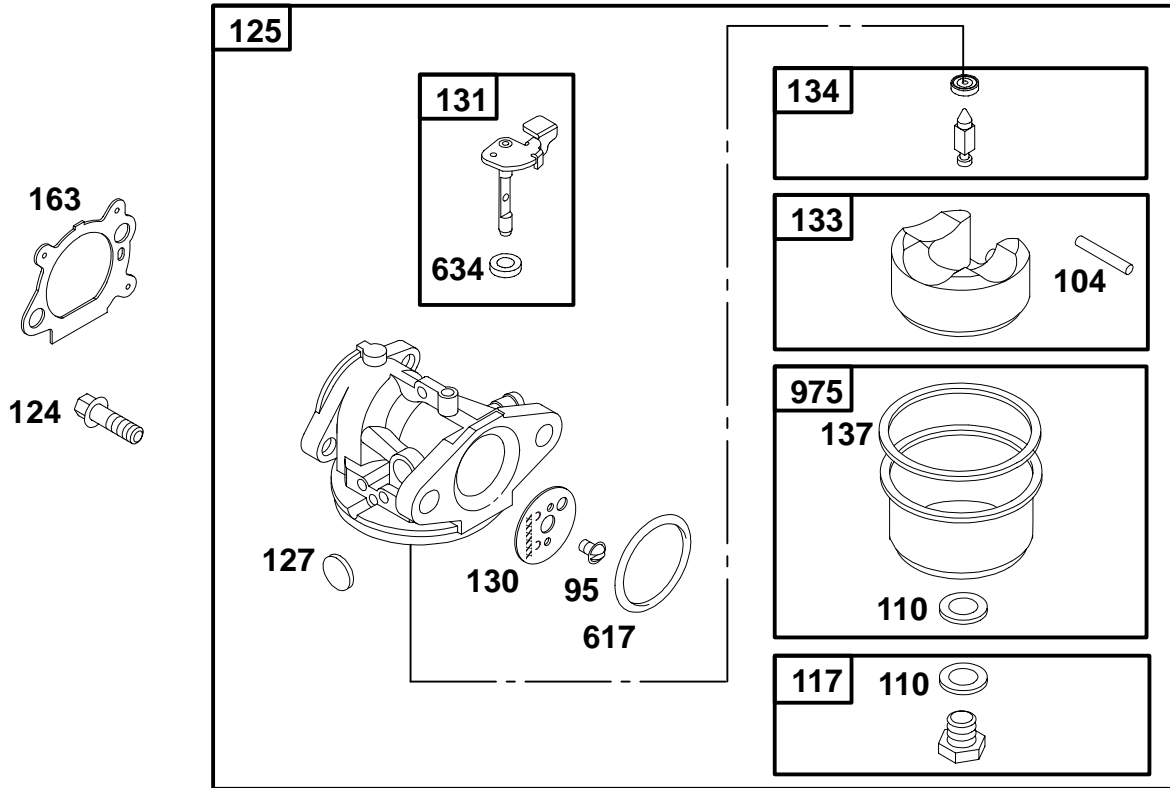

12K700 to 12K799

REF. NO.	PART NO.	DESCRIPTION	REF. NO.	PART NO.	DESCRIPTION	REF. NO.	PART NO.	DESCRIPTION
95	94098	Screw—Choke/Throttle	124	94525	Screw—Hex.	137	◆	Gasket—Bowl (Sold in Kit Only)
104	◆231371	Pin—Float Hinge	125	498254	Carburetor	163	★◆◆272653	Gasket—Air Cleaner
110	◆◆	Washer—Bowl (Sold in Kit Only)	127	●	Plug—Welch (Sold in Kit Only)	617	◆◆270344	Seal—Intake Manifold
117	497466	Jet—Main (Standard)	130	224908	Valve—Throttle	634	◆◆	Washer—Foam (Sold in Kit Only)
		Note	131	493267	Throttle Shaft Kit	975	493640	Bowl— Float
		496495 Jet—Main (High Altitude)	133	398187	Float—Carburetor			
			134	◆398188	Needle/Seat Kit			

★ Included in Gasket Set—Part Number 497316.
● Included in Carburetor Kit—Part No. 498260.

◆ Included in Carburetor Gasket Set—Part No. 498261.
∅ Included in Valve Overhaul Gasket Set—Part No. 498528.