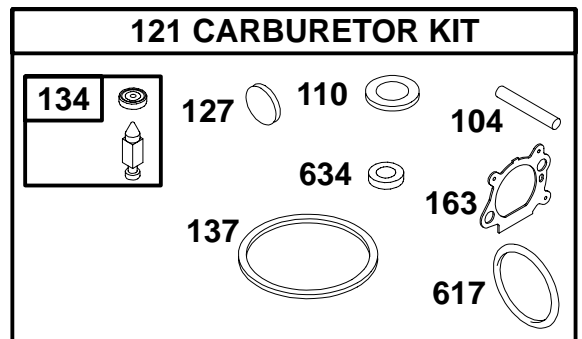

12K700 to 12K799

REF. NO.	PART NO.	DESCRIPTION	REF. NO.	PART NO.	DESCRIPTION	REF. NO.	PART NO.	DESCRIPTION
3	★299819	Seal-Oil	121	498260	Carburetor Kit	617	◆◆270344	Seal-Intake Manifold
7	★∅272916	Gasket-Cylinder Head	127	●	Plug-Welch (Sold in Kit Only)	634	◆◆	Washer-Foam (Sold in Kit Only)
9	★∅272481	Gasket-Breather	134	●398188	Valve-Needle	670	★493823	Spacer (Includes 2)
12	★272198	Gasket-Crankcase	137	◆◆	Gasket-Bowl (Sold in Kit Only)	977	498261	Gasket Set-Carburetor
20	★399781	Seal-Oil	163★◆◆272653		Gasket-Air Cleaner	1095	498528	Gasket Set-Valve Overhaul
51	★272199	Gasket-Intake	358	497316	Gasket Set			
104	●231371	Pin-Float Hinge	585	★272238	Gasket-Breather Passage			
110	◆◆	Washer-Bowl (Sold in Kit Only)						
116	★280393	Seal-O-Ring						
116A	★280966	Seal-O-Ring						

★ Included in Gasket Set-Part Number 497316.
● Included in Carburetor Kit-Part No. 498260.

◆◆ Included in Carburetor Gasket Set-Part No. 498261.
∅ Included in Valve Overhaul Gasket Set-Part No. 498528.