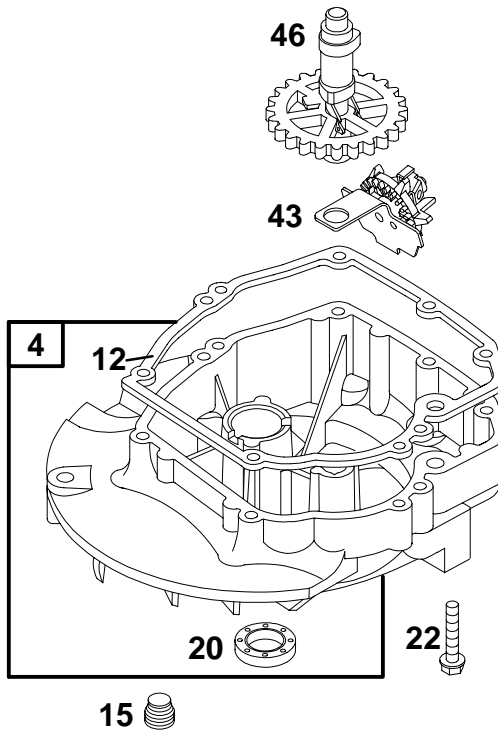

REF. NO.	PART NO.	DESCRIPTION	REF. NO.	PART NO.	DESCRIPTION	REF. NO.	PART NO.	DESCRIPTION
4	493279	Sump-Engine	22	94220	Screw-Hex.	43	493737	Governor/Oil Slinger
12	★272198	Gasket-Crankcase			Note	46	498275	Gear-Cam
15	94720	Plug-Oil Drain			94612			Screw-Hex.
20	★399781	Seal-Oil						(One Used in Hole Nearest Breather)

★ Included in Gasket Set-Part Number 497316.
● Included in Carburetor Kit-Part No. 498260.

◆ Included in Carburetor Gasket Set-Part No. 498261.
∅ Included in Valve Overhaul Gasket Set-Part No. 498528.