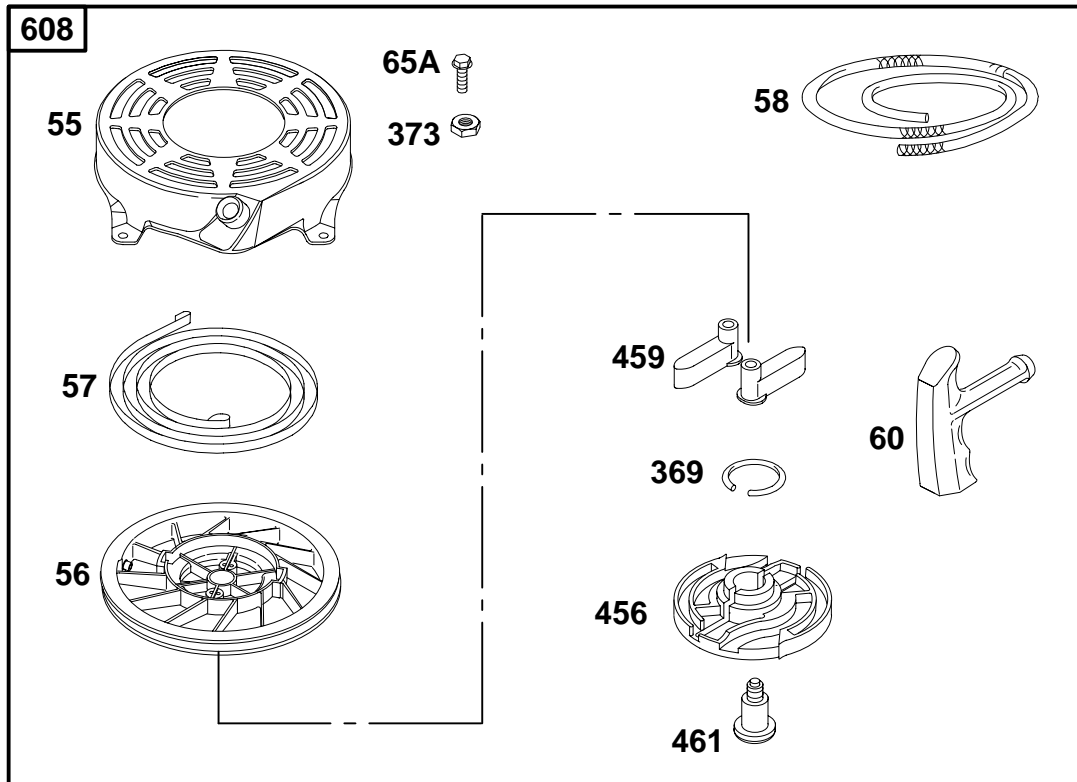

REF. NO.	PART NO.	DESCRIPTION	REF. NO.	PART NO.	DESCRIPTION	REF. NO.	PART NO.	DESCRIPTION
55	497440	Housing-Rewind Starter	58	280399	Rope-Starter (Cut To Required Length)	373	94980	Nut-Hex.
56	281504	Pulley-Starter	60	281434	Grip-Starter Rope	456	281503	Plate-Pawl Friction
57	263074	Spring-Rewind Starter	65A	94904	Screw-Hex.	459	281505	Pawl-Ratchet
			369	263073	Spring-Friction	461	94943	Screw-Shoulder
						608	497680	Starter-Rewind

★ Included in Gasket Set-Part Number 497316.
● Included in Carburetor Kit-Part No. 498260.

◆ Included in Carburetor Gasket Set-Part No. 498261.
∅ Included in Valve Overhaul Gasket Set-Part No. 498528.