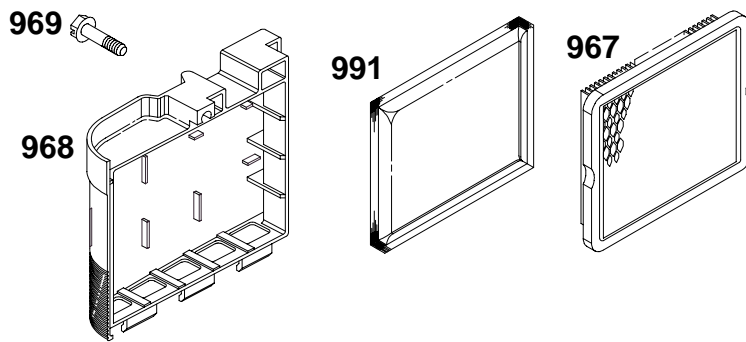

12K700 to 12K799

REF. NO.	PART NO.	DESCRIPTION	REF. NO.	PART NO.	DESCRIPTION	REF. NO.	PART NO.	DESCRIPTION
81	223664	Lock-Muffler Screw	613	94231	Screw-Shoulder	971A	94749	Screw-Hex.
161	496116	Base-Air Cleaner	676	393756	Deflector-Muffler	974	224815	Bracket-Air Cleaner
163★◆	272653	Gasket-Air Cleaner	832	499034	Guard-Muffler	976	496115	Primer-Carburetor
300	496106	Muffler-Exhaust	967	491588	Filter-Air	991	493537	Filter-Air (Pre-Filter)
346	93705	Screw-Hex.	968	281340	Cover-Air Cleaner	994	398067	Arrester-Spark
346A	94602	Screw-Hex.	969	94120	Screw-Slotted Hex.			
529	281299	Grommet	971	94121	Screw-Hex.			

★ Included in Gasket Set-Part Number 497316.
● Included in Carburetor Kit-Part No. 498260.

◆ Included in Carburetor Gasket Set-Part No. 498261.
∅ Included in Valve Overhaul Gasket Set-Part No. 498528.