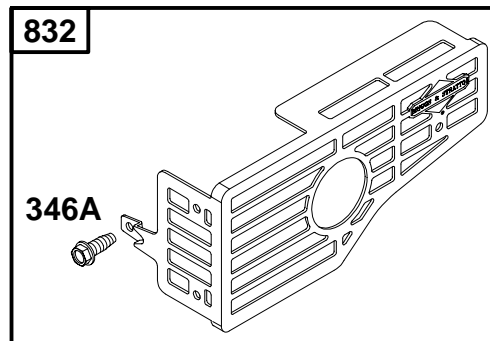

12K700 to 12K799

REF. NO.	PART NO.	DESCRIPTION	REF. NO.	PART NO.	DESCRIPTION	REF. NO.	PART NO.	DESCRIPTION
81	223664	Lock-Muffler Screw	613	94231	Screw-Shoulder	971A	94749	Screw-Hex.
161	496116	Base-Air Cleaner	676	393756	Deflector-Muffler	974	224815	Bracket-Air Cleaner
163★◆	272653	Gasket-Air Cleaner	832	499034	Guard-Muffler	976	496115	Primer-Carburetor
300	496106	Muffler-Exhaust	967	491588	Filter-Air	991	493537	Filter-Air (Pre-Filter)
346	93705	Screw-Hex.	968	281340	Cover-Air Cleaner	994	398067	Arrester-Spark
346A	94602	Screw-Hex.	969	94120	Screw-Slotted Hex.			
529	281299	Grommet	971	94121	Screw-Hex.			

★ Included in Gasket Set-Part Number 497316.
● Included in Carburetor Kit-Part No. 498260.

◆ Included in Carburetor Gasket Set-Part No. 498261.
∅ Included in Valve Overhaul Gasket Set-Part No. 498528.