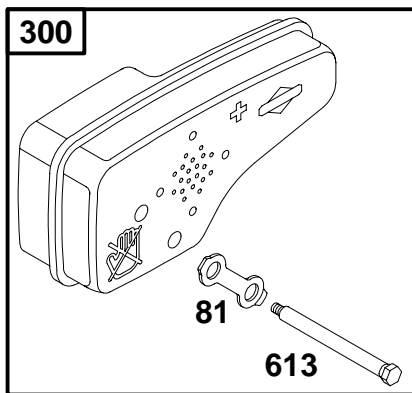

12K700 to 12K799

REF. NO.	PART NO.	DESCRIPTION	REF. NO.	PART NO.	DESCRIPTION	REF. NO.	PART NO.	DESCRIPTION
81	223664	Lock-Muffler Screw	613	94231	Screw-Shoulder	971A	94749	Screw-Hex.
161	496116	Base-Air Cleaner	676	393756	Deflector-Muffler	974	224815	Bracket-Air Cleaner
163★◆	272653	Gasket-Air Cleaner	832	499034	Guard-Muffler	976	496115	Primer-Carburetor
300	496106	Muffler-Exhaust	967	491588	Filter-Air	991	493537	Filter-Air (Pre-Filter)
346	93705	Screw-Hex.	968	281340	Cover-Air Cleaner	994	398067	Arrester-Spark
346A	94602	Screw-Hex.	969	94120	Screw-Slotted Hex.			
529	281299	Grommet	971	94121	Screw-Hex.			

★ Included in Gasket Set-Part Number 497316.
● Included in Carburetor Kit-Part No. 498260.

◆ Included in Carburetor Gasket Set-Part No. 498261.
∅ Included in Valve Overhaul Gasket Set-Part No. 498528.