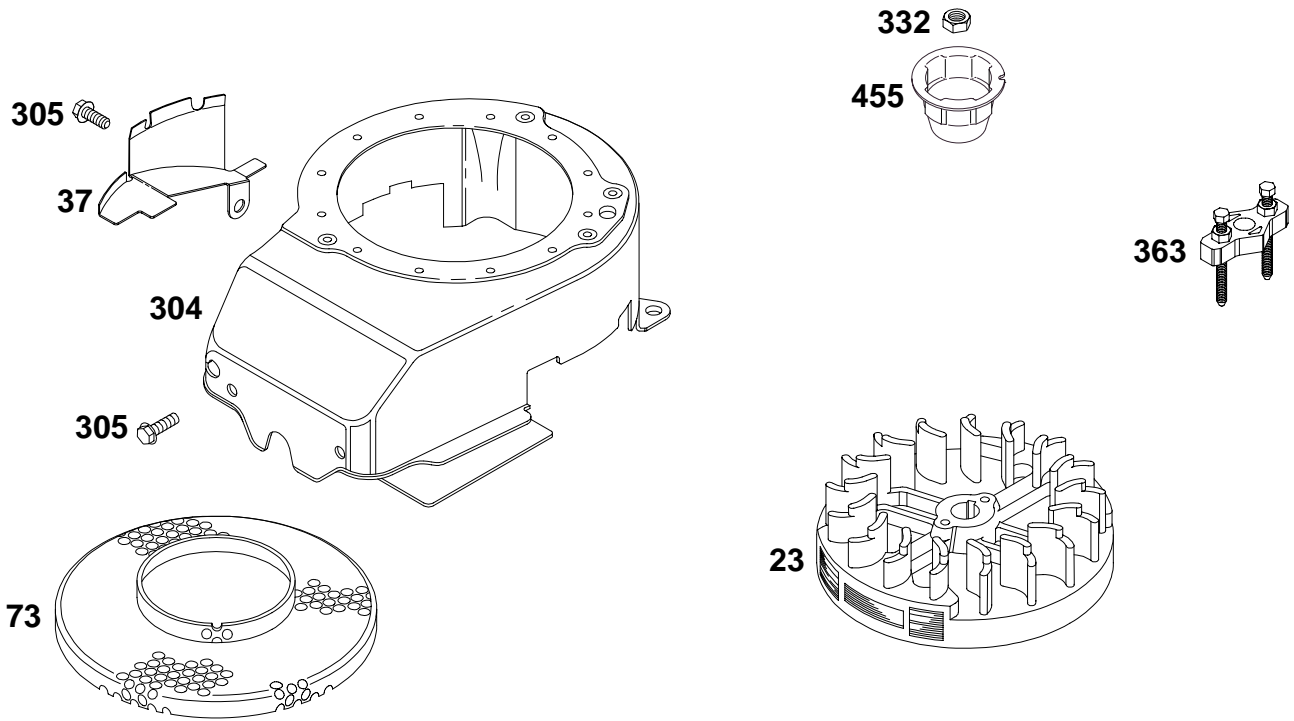

12K700 to 12K799

REF. NO.	PART NO.	DESCRIPTION	REF. NO.	PART NO.	DESCRIPTION	REF. NO.	PART NO.	DESCRIPTION
23	492177	Flywheel	304	493293	Housing—Blower	363	19069	Flywheel Puller
37	224511	Guard—Flywheel	305	94744	Screw—Hex.	455	225121	Cup—Flywheel
73	225125	Screen—Rotating	332	92284	Nut—Flywheel			

★ Included in Gasket Set—Part Number 497316.
● Included in Carburetor Kit—Part No. 498260.

◆ Included in Carburetor Gasket Set—Part No. 498261.
∅ Included in Valve Overhaul Gasket Set—Part No. 498528.