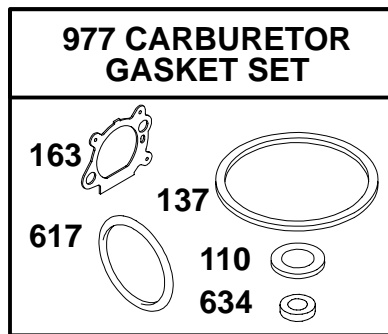

12K700 to 12K799

REF. NO.	PART NO.	DESCRIPTION	REF. NO.	PART NO.	DESCRIPTION	REF. NO.	PART NO.	DESCRIPTION
3	★299819	Seal-Oil	121	498260	Carburetor Kit	617	◆◆270344	Seal-Intake Manifold
7	★∅272916	Gasket-Cylinder Head	127	●	Plug-Welch (Sold in Kit Only)	634	◆◆	Washer-Foam (Sold in Kit Only)
9	★∅272481	Gasket-Breather	134	●398188	Valve-Needle	670	★493823	Spacer (Includes 2)
12	★272198	Gasket-Crankcase	137	◆◆	Gasket-Bowl (Sold in Kit Only)	977	498261	Gasket Set-Carburetor
20	★399781	Seal-Oil	163★◆◆272653		Gasket-Air Cleaner	1095	498528	Gasket Set-Valve Overhaul
51	★272199	Gasket-Intake	358	497316	Gasket Set			
104	●231371	Pin-Float Hinge	585	★272238	Gasket-Breather Passage			
110	◆◆	Washer-Bowl (Sold in Kit Only)						
116	★280393	Seal-O-Ring						
116A	★280966	Seal-O-Ring						

★ Included in Gasket Set-Part Number 497316.
● Included in Carburetor Kit-Part No. 498260.

◆◆ Included in Carburetor Gasket Set-Part No. 498261.
∅ Included in Valve Overhaul Gasket Set-Part No. 498528.