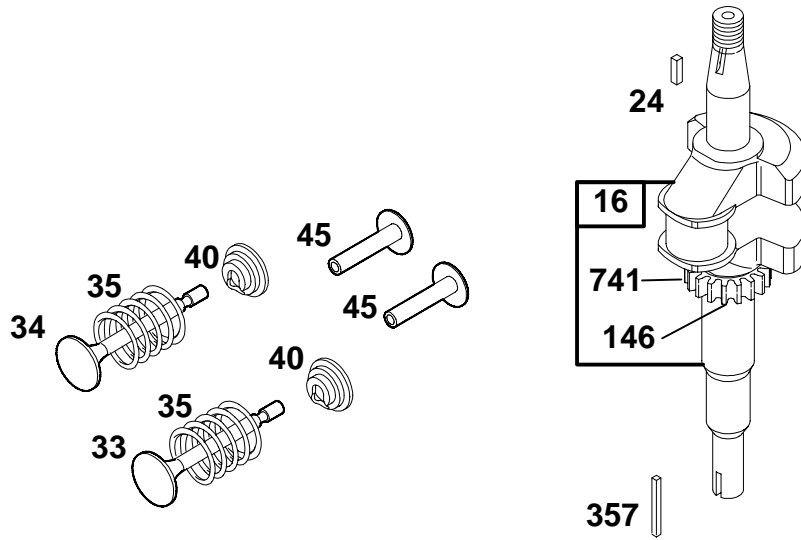

★ Included in Gasket Set-Part Number 497316.
 ● Included in Carburetor Kit-Part No. 498260.

◆ Included in Carburetor Gasket Set-Part No. 498261.
 ∅ Included in Valve Overhaul Gasket Set-Part No. 498528.

REF. NO.	PART NO.	DESCRIPTION	REF. NO.	PART NO.	DESCRIPTION	REF. NO.	PART NO.	DESCRIPTION
25	493262	Piston Assembly (Standard)	26	493261	Ring Set (Standard)	28	298909	Pin-Piston (Standard)
	493385	Piston Assy. (.010" O.S.)		493388	Ring Set (.010" O.S.)		298908	Pin-Piston (.005" O.S.)
	493386	Piston Assy. (.020" O.S.)		493389	Ring Set (.020" O.S.)	29	490566	Rod-Connecting (Standard)
	493387	Piston Assy. (.030" O.S.)		493390	Ring Set (.030" O.S.)		490743	Rod-Connecting (.020" Undersize)
			27	26026	Lock-Piston Pin	32	94699	Screw-Connecting Rod

12K700 to 12K799

REF. NO.	PART NO.	DESCRIPTION	REF. NO.	PART NO.	DESCRIPTION	REF. NO.	PART NO.	DESCRIPTION
16	493363	Crankshaft	35	262224	Spring-Valve	146	94388	Key-Timing
24	222698	Key-Flywheel	40	93312	Retainer-Valve	357	91539	Key-Drive Pulley
33	262651	Valve-Exhaust	45	262204	Tappet-Valve	741	262598	Gear-Timing
34	262652	Valve-Intake						