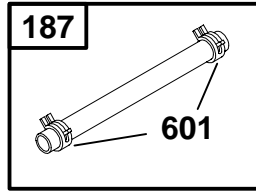

12K700 to 12K799

REF. NO.	PART NO.	DESCRIPTION	REF. NO.	PART NO.	DESCRIPTION	REF. NO.	PART NO.	DESCRIPTION
187	298049	Line-Fuel	601	95162	Clamp-Fuel Line (Red) Note 93053 Clamp-Hose (Green)	670A	280512	Spacer-Fuel Tank
188A	398540	Screw-Shoulder				930	281187	Guard-Rewind
240	298090	Filter-Fuel				957	397974	Cap-Fuel Tank
284	94511	Screw-Shoulder				972	497343	Tank-Fuel

★ Included in Gasket Set-Part Number 497316.
● Included in Carburetor Kit-Part No. 498260.

◆ Included in Carburetor Gasket Set-Part No. 498261.
⊘ Included in Valve Overhaul Gasket Set-Part No. 498528.