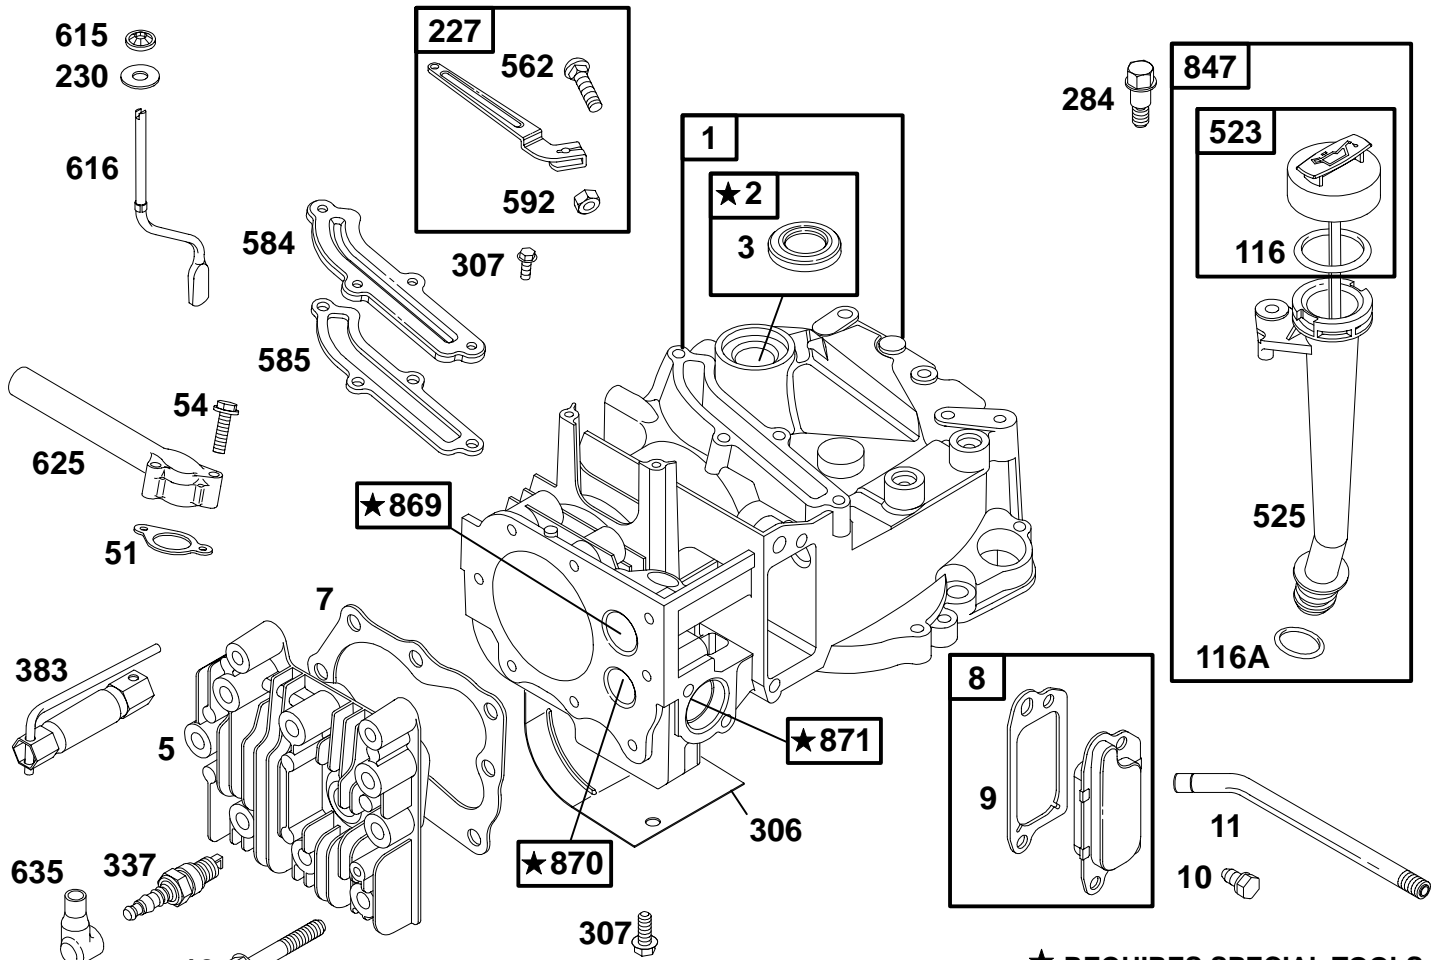

12K700 to 12K799

1019 LABEL KIT

1058 OWNER'S MANUAL

★ REQUIRES SPECIAL TOOLS TO INSTALL. SEE REPAIR INSTRUCTION MANUAL.

REF. NO.	PART NO.	DESCRIPTION	REF. NO.	PART NO.	DESCRIPTION	REF. NO.	PART NO.	DESCRIPTION
1	493260	Cylinder Assembly	230	67072	Washer-Flat	625	497465	Tube-Intake
2	293708	Bushing	284	94511	Screw-Shoulder	635	66538	Boot-Spark Plug
3	★299819	Seal-Oil	306	224324	Shield-Cylinder	847	495263	Dipstick/Tube Assembly
5	214626	Head-Cylinder	307	94515	Screw-Hex.	869	213512	Seat-Valve (Intake)
7	★∅272916	Gasket-Cylinder Head	337	802592	Plug-Spark	870	213513	Seat-Valve (Exhaust)
8	495786	Breather Assembly	383	89838	Wrench-Spark Plug	871	262001	Bushing-Guide (Exhaust Valve)
9	★∅272481	Gasket-Breather	523	495264	Dipstick	Note		
10	94650	Screw-Hex.	525	495265	Tube-Oil Fill	63709 Bushing-Guide (Intake Valve)		
11	231933	Tube-Breather	562	92613	Bolt-Governor Lever			
13	94547	Screw-Hex.	584	224328	Gasket-Breather Passage	1019	499720	Label Kit
51	★272199	Gasket-Intake	585	★272238	Gasket-Breather Passage	1058	272262	Owner's Manual
54	94526	Screw-Hex.	592	231082	Nut-Hex.			
116	★280393	Seal-O-Ring	615	94474	Retainer			
116A	★280966	Seal-O-Ring	616	263175	Crank-Governor			
227	492349	Lever-Governor						

★ Included in Gasket Set-Part Number 497316.
● Included in Carburetor Kit-Part No. 498260.

◆ Included in Carburetor Gasket Set-Part No. 498261.
∅ Included in Valve Overhaul Gasket Set-Part No. 498528.