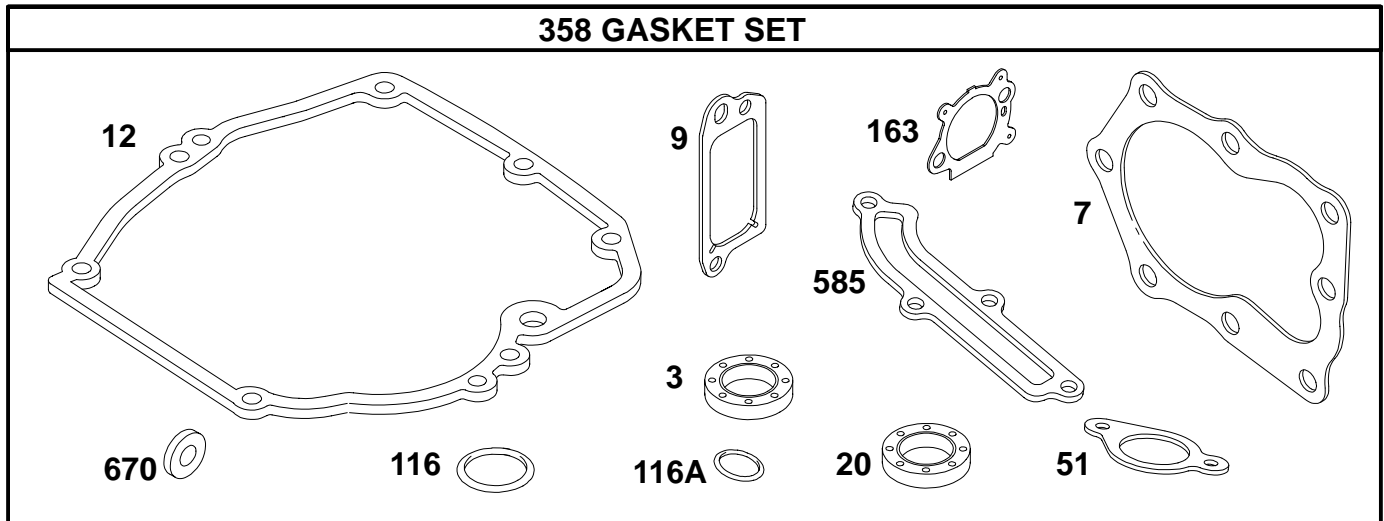

12K700 to 12K799

REF. NO.	PART NO.	DESCRIPTION	REF. NO.	PART NO.	DESCRIPTION	REF. NO.	PART NO.	DESCRIPTION
3	★299819	Seal-Oil	121	498260	Carburetor Kit	617	◆◆270344	Seal-Intake Manifold
7	★∅272916	Gasket-Cylinder Head	127	●	Plug-Welch (Sold in Kit Only)	634	◆◆	Washer-Foam (Sold in Kit Only)
9	★∅272481	Gasket-Breather	134	●398188	Valve-Needle	670	★493823	Spacer (Includes 2)
12	★272198	Gasket-Crankcase	137	◆◆	Gasket-Bowl (Sold in Kit Only)	977	498261	Gasket Set-Carburetor
20	★399781	Seal-Oil	163★◆◆272653		Gasket-Air Cleaner	1095	498528	Gasket Set-Valve Overhaul
51	★272199	Gasket-Intake	358	497316	Gasket Set			
104	●231371	Pin-Float Hinge	585	★272238	Gasket-Breather Passage			
110	◆◆	Washer-Bowl (Sold in Kit Only)						
116	★280393	Seal-O-Ring						
116A	★280966	Seal-O-Ring						

★ Included in Gasket Set-Part Number 497316.
● Included in Carburetor Kit-Part No. 498260.

◆◆ Included in Carburetor Gasket Set-Part No. 498261.
∅ Included in Valve Overhaul Gasket Set-Part No. 498528.