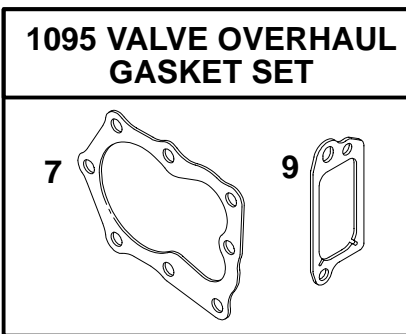

12K700 to 12K799

REF. NO.	PART NO.	DESCRIPTION	REF. NO.	PART NO.	DESCRIPTION	REF. NO.	PART NO.	DESCRIPTION
3	★299819	Seal-Oil	121	498260	Carburetor Kit	617	◆◆270344	Seal-Intake Manifold
7	★∅272916	Gasket-Cylinder Head	127	●	Plug-Welch (Sold in Kit Only)	634	◆◆	Washer-Foam (Sold in Kit Only)
9	★∅272481	Gasket-Breather	134	●398188	Valve-Needle	670	★493823	Spacer (Includes 2)
12	★272198	Gasket-Crankcase	137	◆◆	Gasket-Bowl (Sold in Kit Only)	977	498261	Gasket Set-Carburetor
20	★399781	Seal-Oil	163★◆◆272653		Gasket-Air Cleaner	1095	498528	Gasket Set-Valve Overhaul
51	★272199	Gasket-Intake	358	497316	Gasket Set			
104	●231371	Pin-Float Hinge	585	★272238	Gasket-Breather Passage			
110	◆◆	Washer-Bowl (Sold in Kit Only)						
116	★280393	Seal-O-Ring						
116A	★280966	Seal-O-Ring						

★ Included in Gasket Set-Part Number 497316.
● Included in Carburetor Kit-Part No. 498260.

◆◆ Included in Carburetor Gasket Set-Part No. 498261.
∅ Included in Valve Overhaul Gasket Set-Part No. 498528.