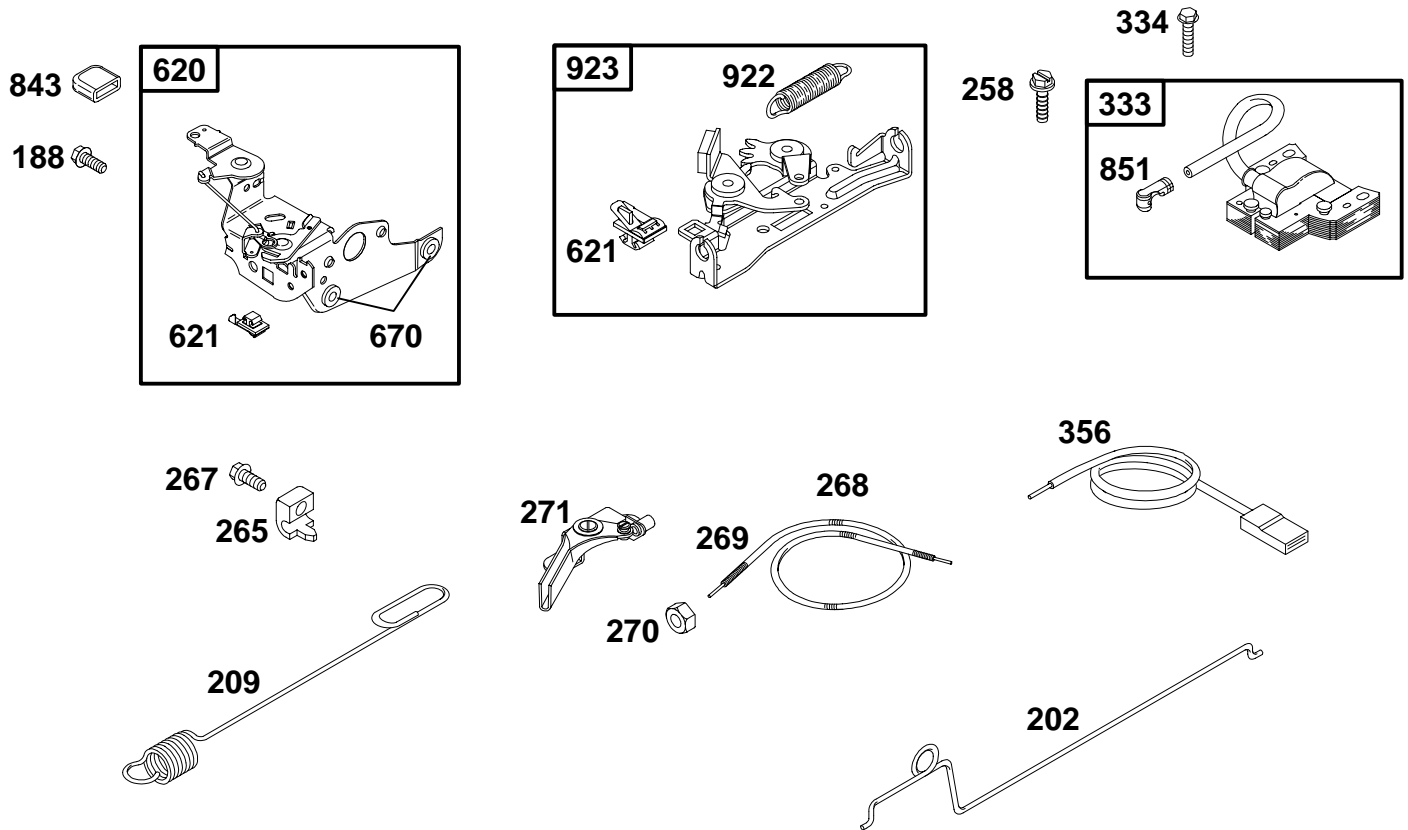

★ Included in Gasket Set-Part Number 497316.
 ● Included in Carburetor Kit-Part No. 498260.

◆ Included in Carburetor Gasket Set-Part No. 498261.
 ∅ Included in Valve Overhaul Gasket Set-Part No. 498528.

12K700 to 12K799

REF. NO.	PART NO.	DESCRIPTION	REF. NO.	PART NO.	DESCRIPTION	REF. NO.	PART NO.	DESCRIPTION
95	94098	Screw—Choke/Throttle	124	94525	Screw—Hex.	137	◆	Gasket—Bowl (Sold in Kit Only)
104	◆231371	Pin—Float Hinge	125	498254	Carburetor	163	★◆◆272653	Gasket—Air Cleaner
110	◆◆	Washer—Bowl (Sold in Kit Only)	127	●	Plug—Welch (Sold in Kit Only)	617	◆◆270344	Seal—Intake Manifold
117	497466	Jet—Main (Standard)	130	224908	Valve—Throttle	634	◆◆	Washer—Foam (Sold in Kit Only)
		Note	131	493267	Throttle Shaft Kit	975	493640	Bowl— Float
		496495 Jet—Main (High Altitude)	133	398187	Float—Carburetor			
			134	◆398188	Needle/Seat Kit			

★ Included in Gasket Set—Part Number 497316.
● Included in Carburetor Kit—Part No. 498260.

◆ Included in Carburetor Gasket Set—Part No. 498261.
∅ Included in Valve Overhaul Gasket Set—Part No. 498528.

REF. NO.	PART NO.	DESCRIPTION	REF. NO.	PART NO.	DESCRIPTION	REF. NO.	PART NO.	DESCRIPTION
188	94644	Screw-Hex.	268	66986	Casing-Wire (48" Long) (Cut to Required Length)	333	802574	Armature-Magneto
202	262579	Link-Mechanical Governor				334	94731	Screw-Hex.
209	263040	Spring-Governor	269	26099	Wire-Control (54" Long) (Cut to Required Length)	356	398808	Wire-Stop
258	94512	Screw-Slotted Hex.				620	497203	Bracket-Control
265	213146	Clamp-Casing	270	63426	Locknut-Casing	621	396847	Switch-Stop
267	94882	Screw-Slotted Hex.	271	290568	Lever-Control	670	★493823	Spacer (Includes 2)
						843	272616	Sleeve-Lever
						851	493880	Terminal-Cable
						923	493442	Brake