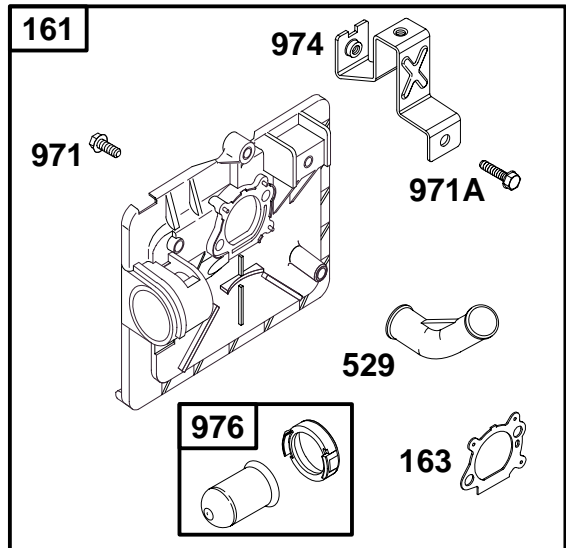

12K700 to 12K799

REF. NO.	PART NO.	DESCRIPTION	REF. NO.	PART NO.	DESCRIPTION	REF. NO.	PART NO.	DESCRIPTION
81	223664	Lock-Muffler Screw	613	94231	Screw-Shoulder	971A	94749	Screw-Hex.
161	496116	Base-Air Cleaner	676	393756	Deflector-Muffler	974	224815	Bracket-Air Cleaner
163★◆	272653	Gasket-Air Cleaner	832	499034	Guard-Muffler	976	496115	Primer-Carburetor
300	496106	Muffler-Exhaust	967	491588	Filter-Air	991	493537	Filter-Air (Pre-Filter)
346	93705	Screw-Hex.	968	281340	Cover-Air Cleaner	994	398067	Arrester-Spark
346A	94602	Screw-Hex.	969	94120	Screw-Slotted Hex.			
529	281299	Grommet	971	94121	Screw-Hex.			

★ Included in Gasket Set-Part Number 497316.
● Included in Carburetor Kit-Part No. 498260.

◆ Included in Carburetor Gasket Set-Part No. 498261.
∅ Included in Valve Overhaul Gasket Set-Part No. 498528.