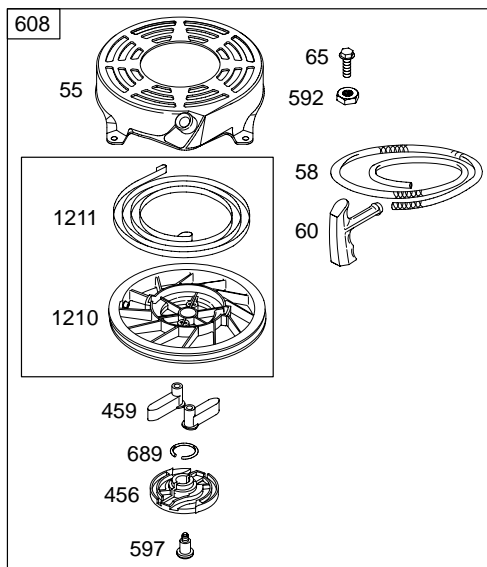

977 CARBURETOR GASKET SET		
137	276	633
163	617	

Illustrations cover a range of engines. Parts shown without corresponding text may not be used on your specific engine.
 5772-3 Assemblies include all parts shown in frames. 09/28/2004

12P800

REF. NO.	PART NO.	DESCRIPTION	REF. NO.	PART NO.	DESCRIPTION	REF. NO.	PART NO.	DESCRIPTION
1	697324	Cylinder Assembly	25	790358	Piston Assembly (Standard) (Used After Code Date 04031400).	32	691664	Screw (Connecting Rod)
2	399269	Kit-Bushing/Seal (Magneto Side)				32A	695759	Screw (Connecting Rod)
3	★299819	Seal-Oil (Magneto Side)				33	262651	Valve-Exhaust
4	493279	Sump-Engine				34	262652	Valve-Intake
5	691160	Head-Cylinder				35	691270	Spring-Valve (Intake)
7	★∅692249	Gasket-Cylinder Head				36	691270	Spring-Valve (Exhaust)
8	695250	Breather Assembly				37	694086	Guard-Flywheel
9	★∅272481	Gasket-Breather				40	692194	Retainer-Valve
10	691125	Screw (Breather Assembly)				43	691997	Slinger-Governor/Oil
11	691781	Tube-Breather				45	690548	Tappet-Valve
12	★692232	Gasket-Crankcase				46	691449	Camshaft
13	690912	Screw (Cylinder Head)				50	497465	Manifold-Intake
15	691680	Plug-Oil Drain				51	★272199	Gasket-Intake
16	691452	Crankshaft Used on Type No(s). 0110.				54	691650	Screw (Intake Manifold)
		Note	26	790360	Ring Set (Standard) (Used After Code Date 04031400).	55	691421	Housing-Rewind Starter
		691451 Crankshaft Used on Type No(s). 0112.				58	280399	Rope-Starter (Cut To Required-Length)
20	★399781	Seal-Oil (PTO Side)				60	281434	Grip-Starter Rope
22	691092	Screw (Crankcase Cover/Sump)				65	690837	Screw (Rewind Starter)
23	692315	Flywheel Used on Type No(s). 0112.				78	691108	Screw (Flywheel Guard)
23A	691992	Flywheel Used on Type No(s). 0110.				81	691740	Lock-Muffler Screw
24	222698	Key-Flywheel				94	●493765	Kit-Idle Mixture
			27	691866	Lock-Piston Pin	95	691636	Screw (Throttle Valve)
			28	499423	Pin-Piston	97	493267	Shaft-Throttle
			29	499424	Rod-Connecting	98	398185	Kit-Idle Speed
						98A	493280	Kit-Idle Speed