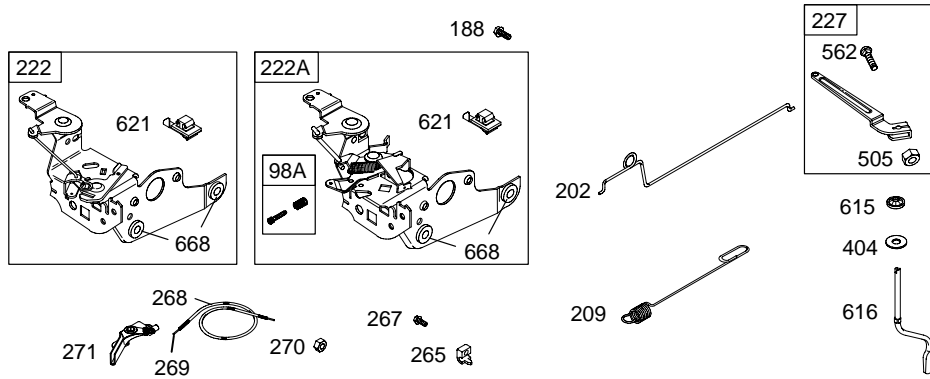

12P800

Illustrations cover a range of engines. Parts shown without corresponding text may not be used on your specific engine.
5772-4 Assemblies include all parts shown in frames. 09/28/2004