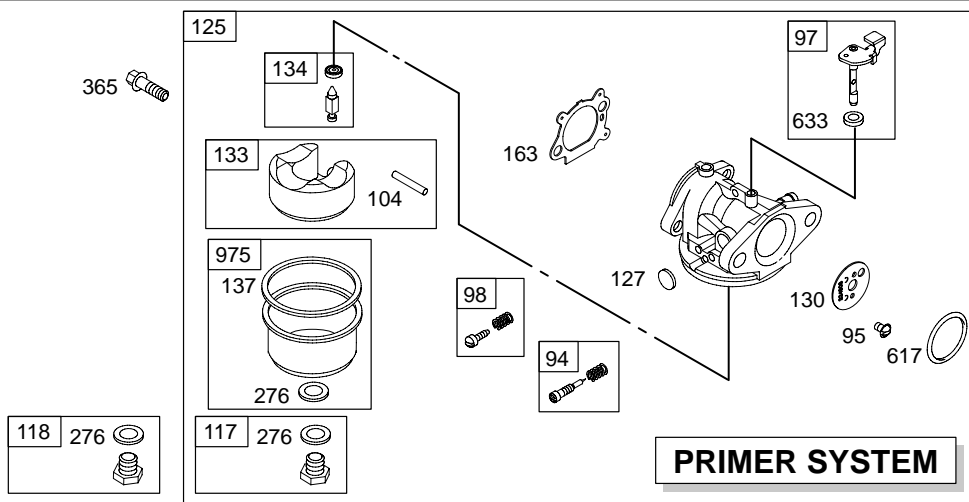

121 CARBURETOR OVERHAUL KIT		
94	134	276
104	137	617
127		633
127A	163	

977 CARBURETOR GASKET SET		
137	276	633
163	617	

Illustrations cover a range of engines. Parts shown without corresponding text may not be used on your specific engine.
5772-3 Assemblies include all parts shown in frames. 09/28/2004