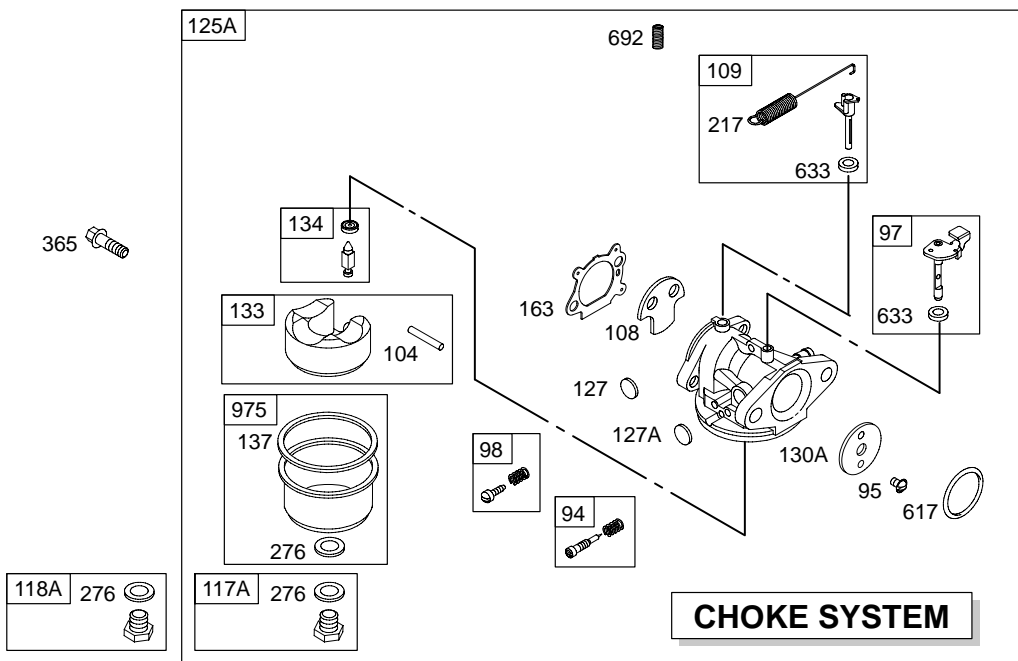

121 CARBURETOR OVERHAUL KIT		
94	134	276
104	137	617
127		633
127A	163	

977 CARBURETOR GASKET SET		
137	276	633
163	617	

Illustrations cover a range of engines. Parts shown without corresponding text may not be used on your specific engine.
5772-3 Assemblies include all parts shown in frames. 09/28/2004