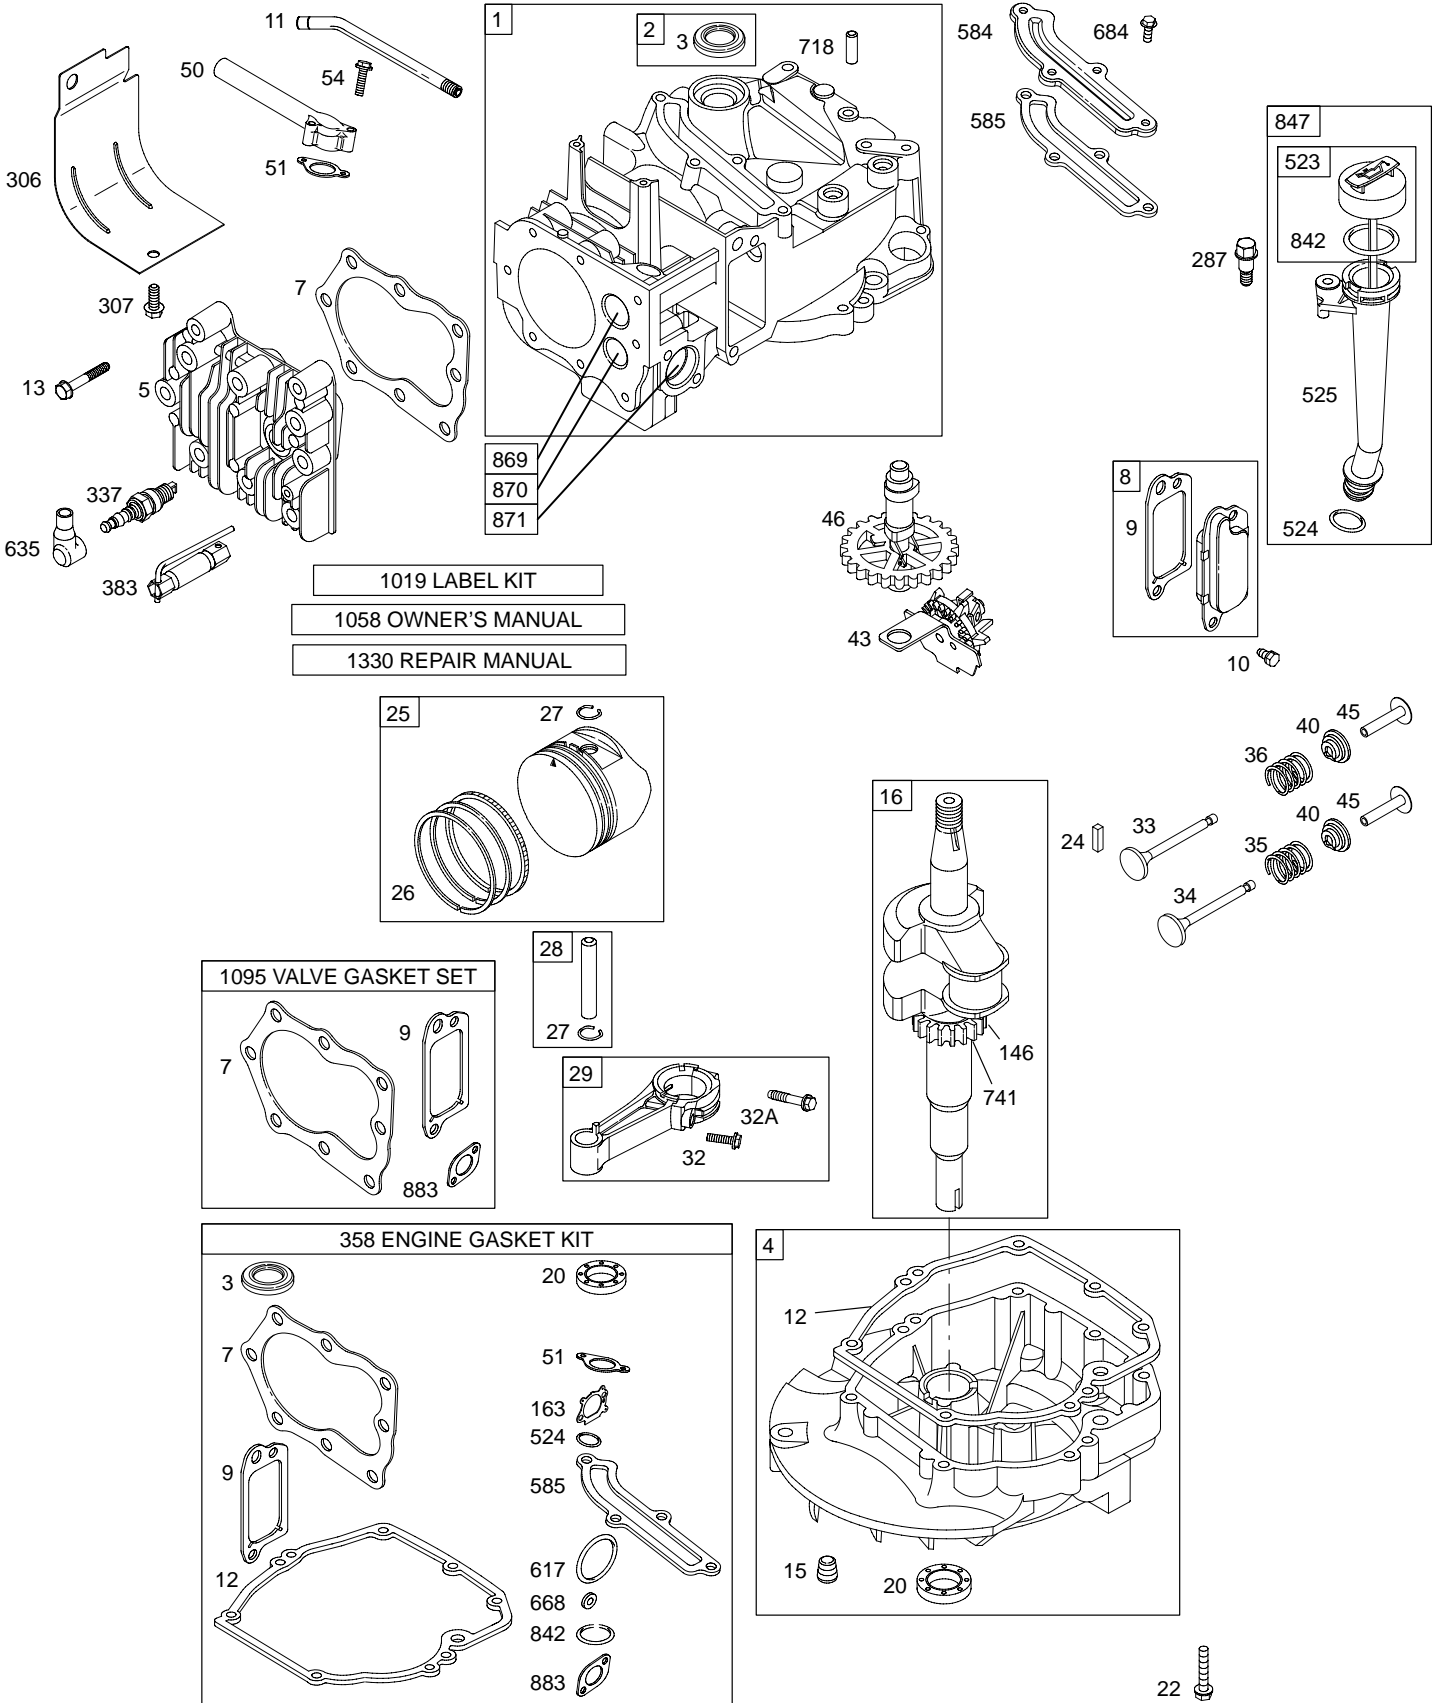

12P800

Illustrations cover a range of engines. Parts shown without corresponding text may not be used on your specific engine.
5772-2 Assemblies include all parts shown in frames. **09/28/2004**