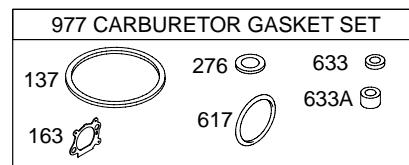

Illustrations cover a range of engines. Parts shown without corresponding text may not be used on your specific engine.
5119-3 Assemblies include all parts shown in frames. 09/28/2004