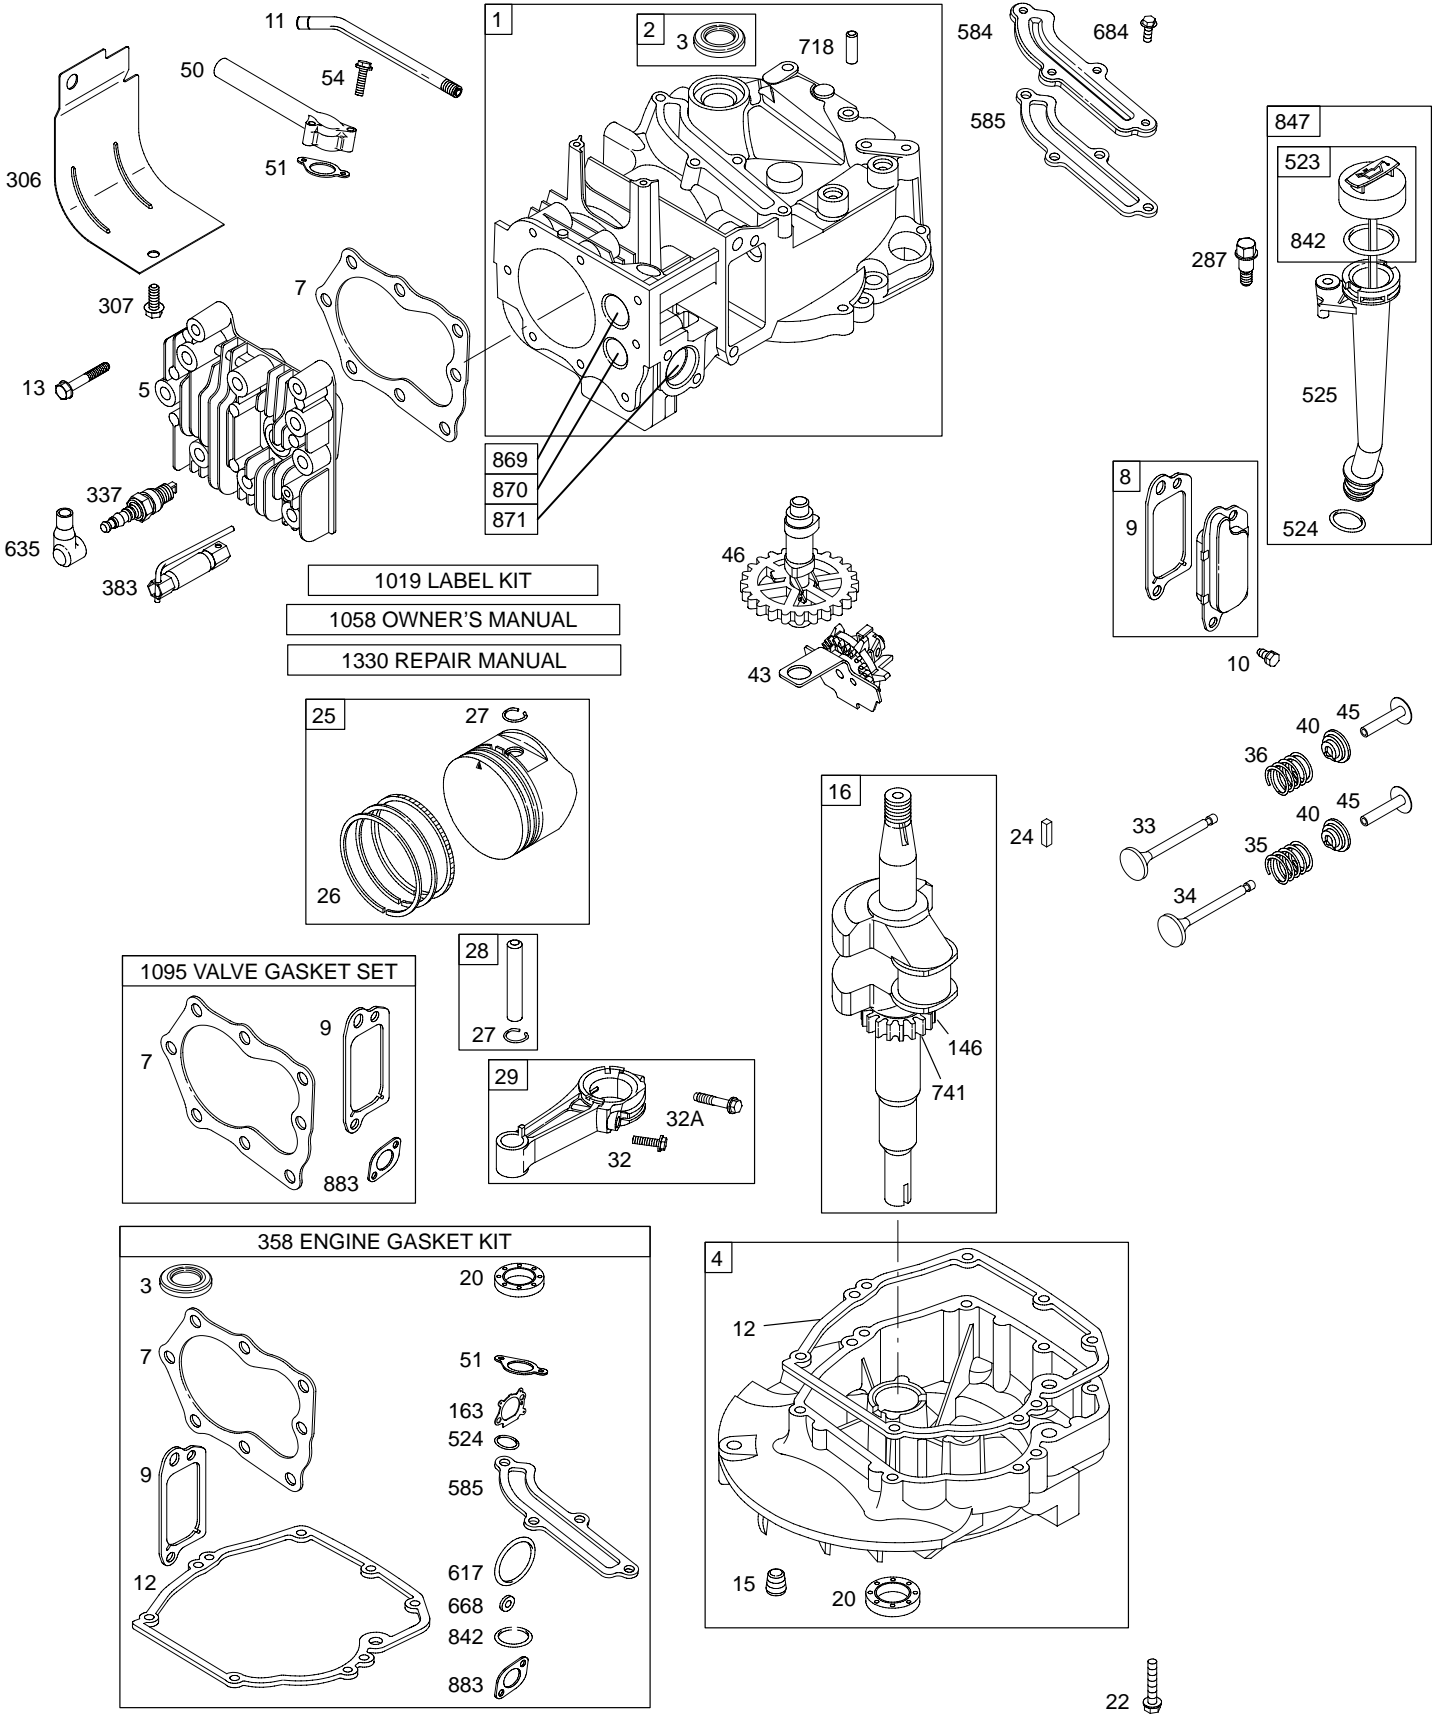

12Q800

Illustrations cover a range of engines. Parts shown without corresponding text may not be used on your specific engine.
5119-2 Assemblies include all parts shown in frames. 09/28/2004