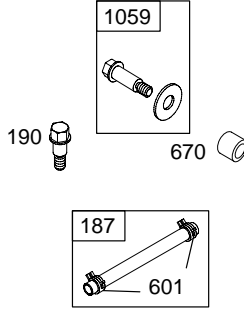

Illustrated Parts List

Model Series

12Q800

TYPE NUMBERS
0120 through 0282.

TABLE OF CONTENTS

Air Cleaner	4
Blower Housing/Shrouds	5
Camshaft	2
Carburetor	3
Controls	4
Crankshaft	2
Cylinder	2
Electrical	4
Engine Sump	2
Flywheel	5
Flywheel Brake	4
Exhaust System	4
Fuel Supply	4
Governor Spring	4
Ignition	4
Kits/Gaskets	2 & 3
Lubrication	2
Piston Group	2
Rewind Starter	5
Valves	2

12Q800

Illustrations cover a range of engines. Parts shown without corresponding text may not be used on your specific engine.
5119-2 Assemblies include all parts shown in frames. 09/28/2004

Illustrations cover a range of engines. Parts shown without corresponding text may not be used on your specific engine.
 5119-3 Assemblies include all parts shown in frames. 09/28/2004