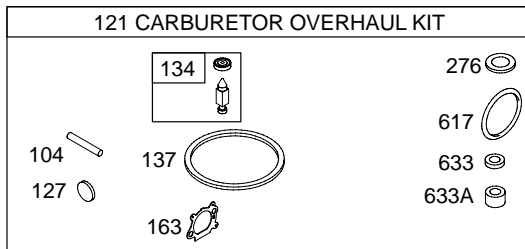

Illustrations cover a range of engines. Parts shown without corresponding text may not be used on your specific engine.
5119-3 Assemblies include all parts shown in frames. 09/28/2004