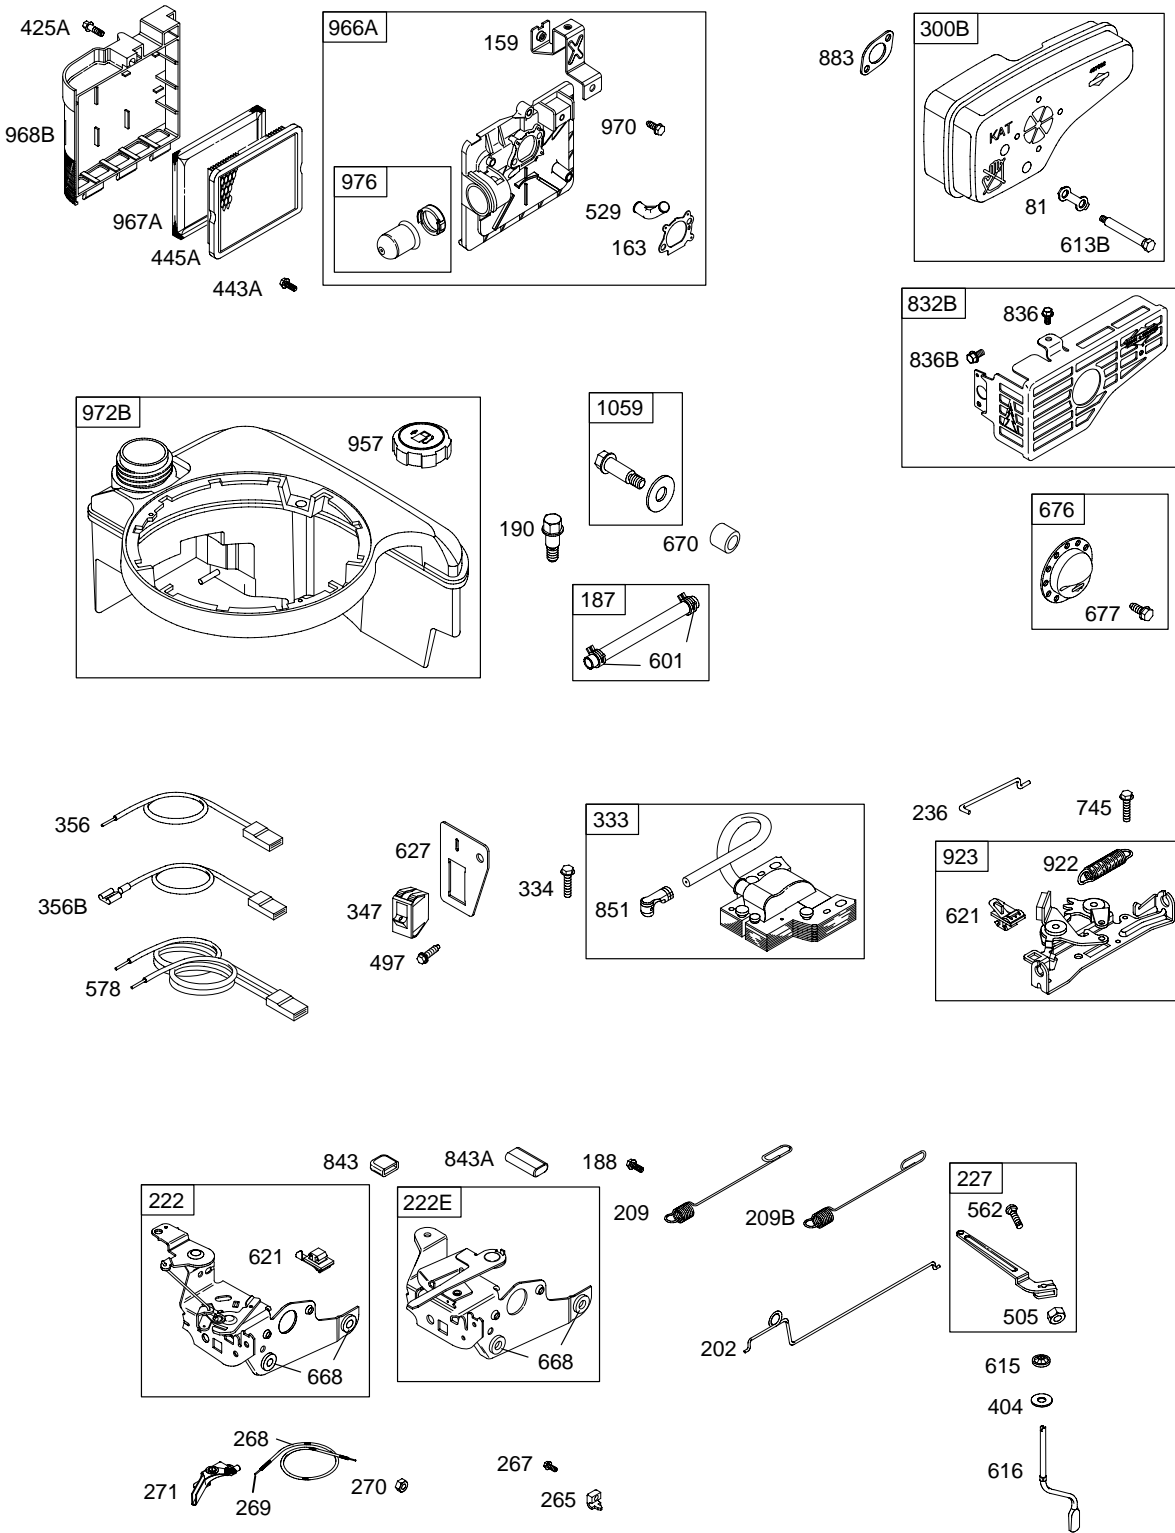

12X800

Illustrations cover a range of engines. Parts shown without corresponding text may not be used on your specific engine.
6336-4 Assemblies include all parts shown in frames. 09/28/2004