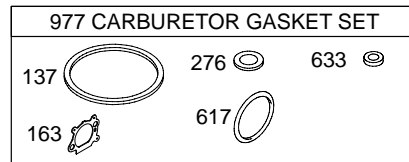

Illustrations cover a range of engines. Parts shown without corresponding text may not be used on your specific engine.
5773-3 Assemblies include all parts shown in frames. 09/28/2004