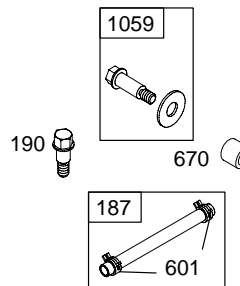

Illustrations cover a range of engines. Parts shown without corresponding text may not be used on your specific engine.
5773-3 Assemblies include all parts shown in frames. 09/28/2004