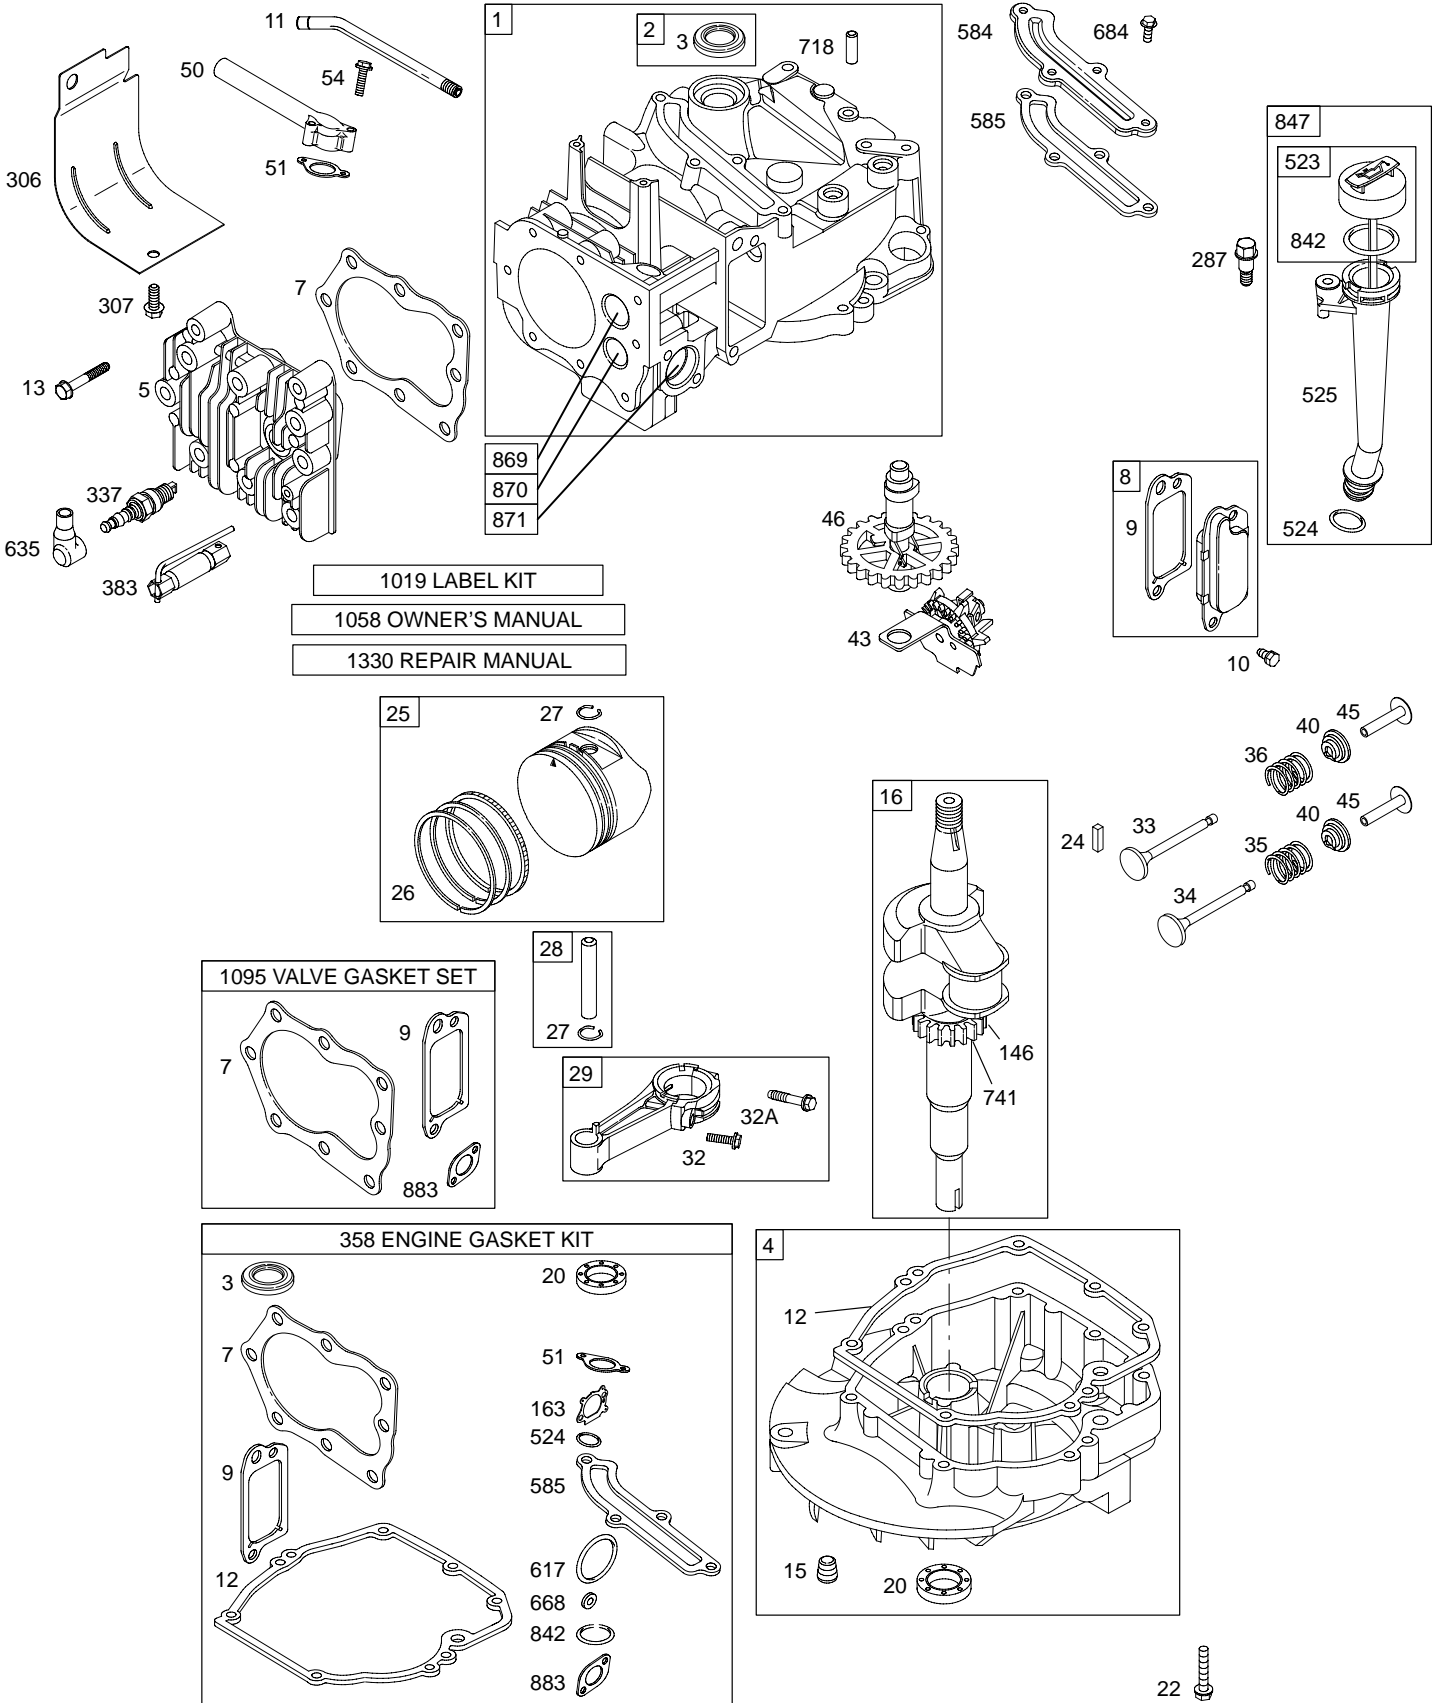

12Y800

Illustrations cover a range of engines. Parts shown without corresponding text may not be used on your specific engine.
5773-2 Assemblies include all parts shown in frames. **09/28/2004**