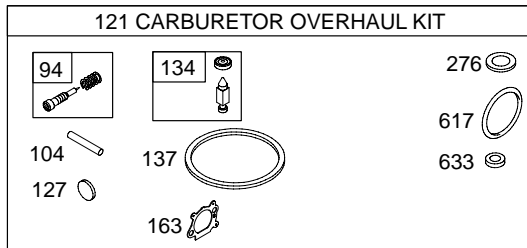

Illustrations cover a range of engines. Parts shown without corresponding text may not be used on your specific engine.
5773-3 Assemblies include all parts shown in frames. 09/28/2004