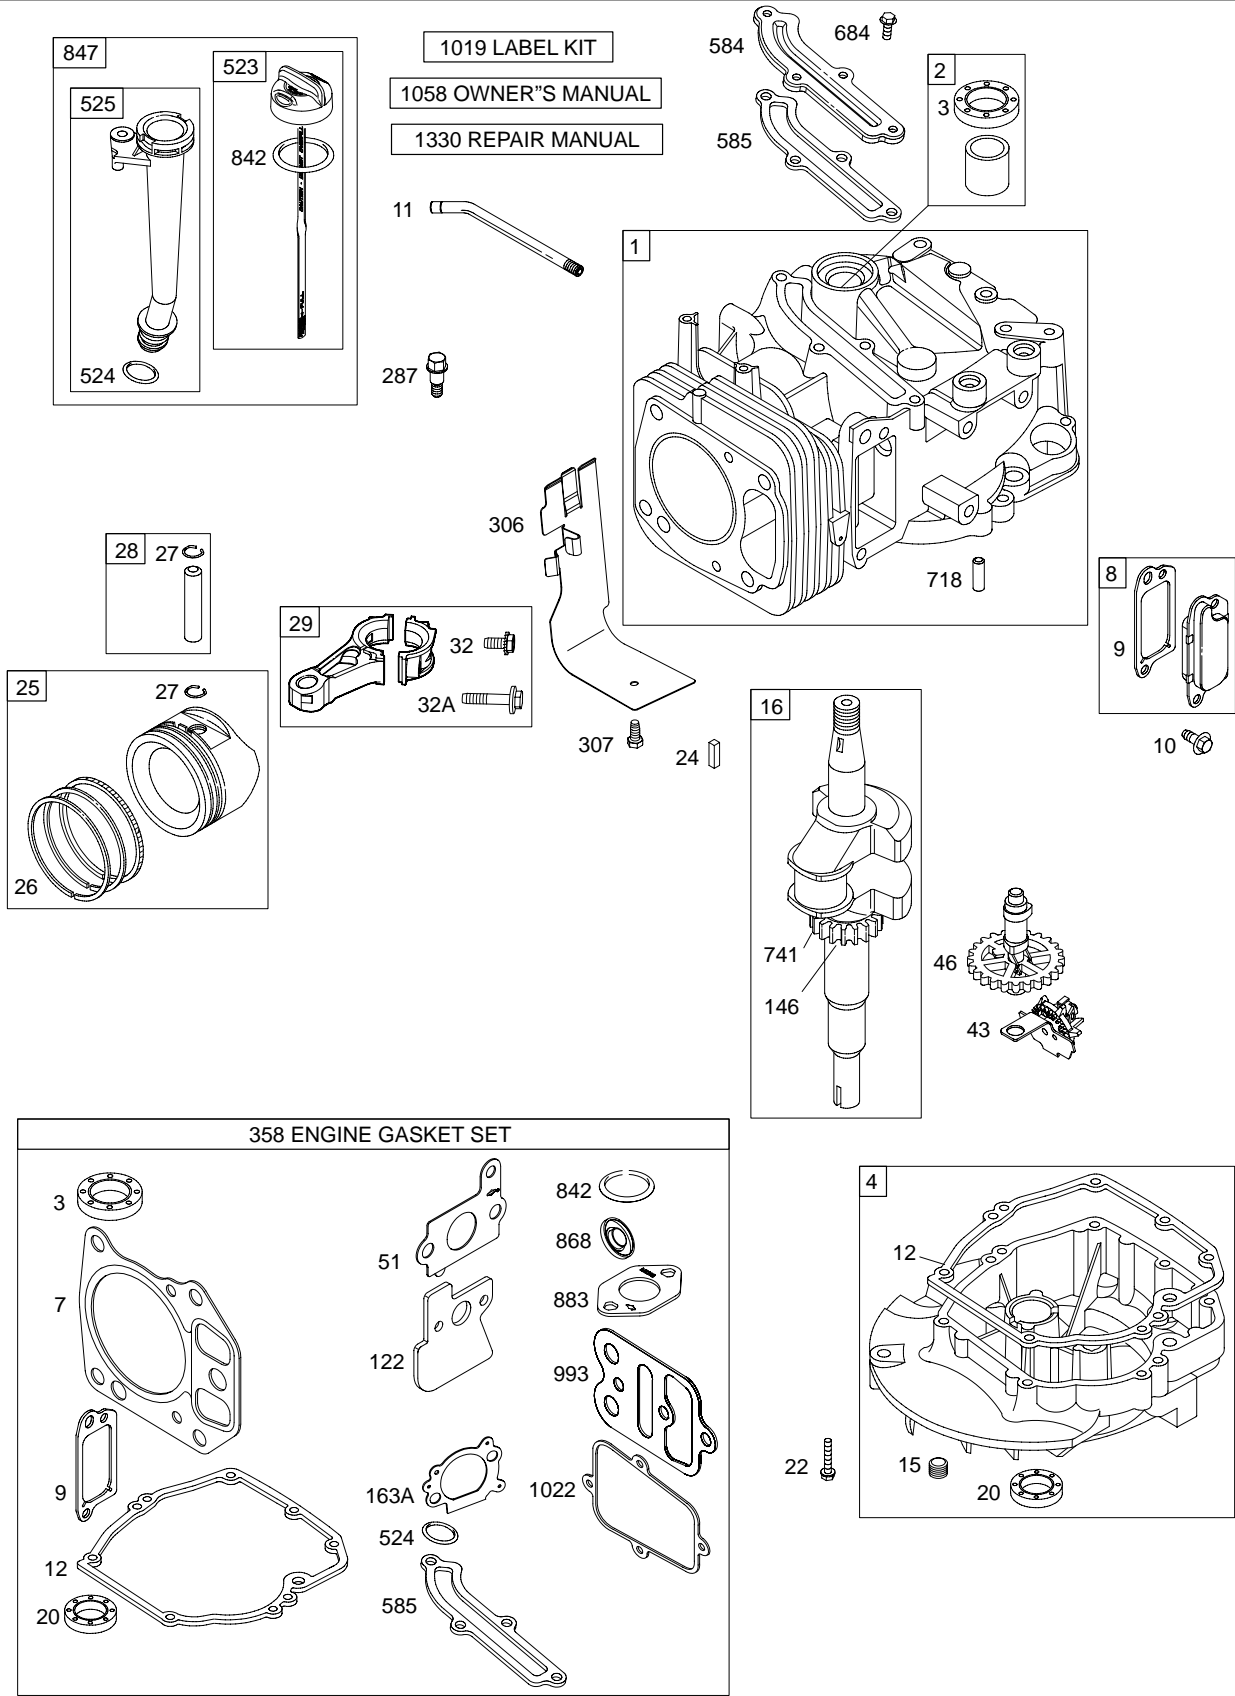

12Z600

Illustrations cover a range of engines. Parts shown without corresponding text may not be used on your specific engine.
6743-2 Assemblies include all parts shown in frames. 10/11/2004