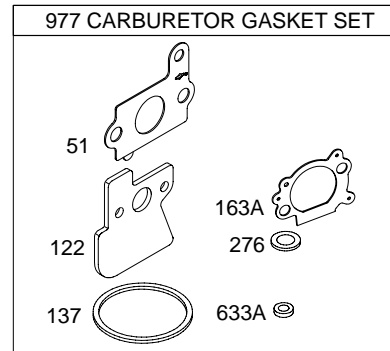

Illustrated Parts List

Model Series

12Z600

TYPE NUMBERS
0100.

TABLE OF CONTENTS

Air Cleaner	5
Blower Housing/Shrouds	6
Camshaft	2
Carburetor	4
Controls	5
Crankshaft	2
Cylinder	2
Cylinder Head	3
Engine Sump	2
Exhaust System	6
Flywheel	6
Fuel Supply	4
Governor Spring	5
Ignition	5
Lubrication	2
Piston Group	2
Rewind Starter	6

12Z600

Illustrations cover a range of engines. Parts shown without corresponding text may not be used on your specific engine.
 6743-2 Assemblies include all parts shown in frames. 10/11/2004

Illustrations cover a range of engines. Parts shown without corresponding text may not be used on your specific engine.
 6743-3 Assemblies include all parts shown in frames. 10/11/2004