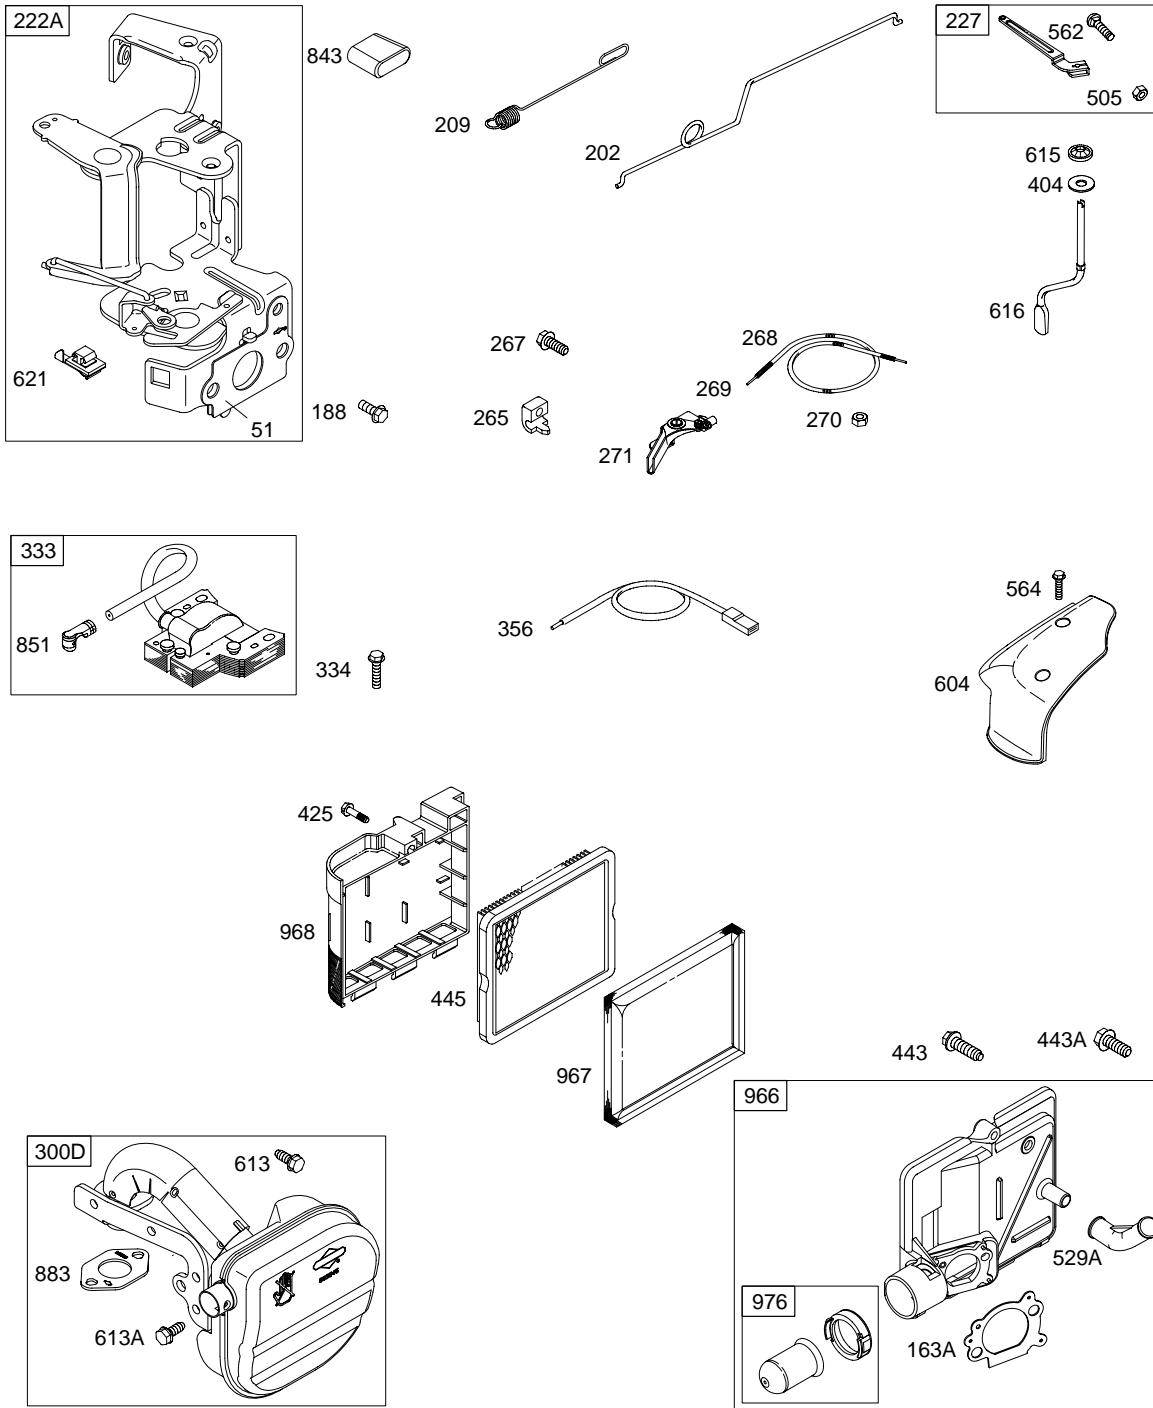

Illustrations cover a range of engines. Parts shown without corresponding text may not be used on your specific engine.
6743-5 Assemblies include all parts shown in frames. 10/11/2004