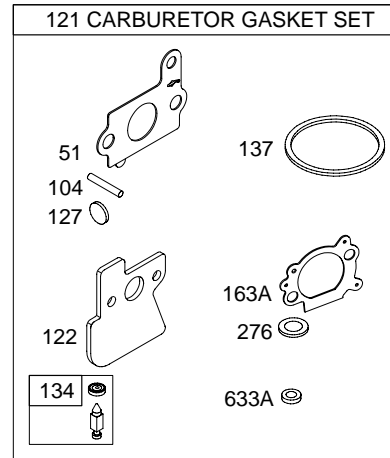

Illustrated Parts List

Model Series

12Z600

TYPE NUMBERS
0100.

TABLE OF CONTENTS

Air Cleaner	5
Blower Housing/Shrouds	6
Camshaft	2
Carburetor	4
Controls	5
Crankshaft	2
Cylinder	2
Cylinder Head	3
Engine Sump	2
Exhaust System	6
Flywheel	6
Fuel Supply	4
Governor Spring	5
Ignition	5
Lubrication	2
Piston Group	2
Rewind Starter	6

12Z600

Illustrations cover a range of engines. Parts shown without corresponding text may not be used on your specific engine.
 6743-2 Assemblies include all parts shown in frames. 10/11/2004

Illustrations cover a range of engines. Parts shown without corresponding text may not be used on your specific engine.
 6743-3 Assemblies include all parts shown in frames. 10/11/2004