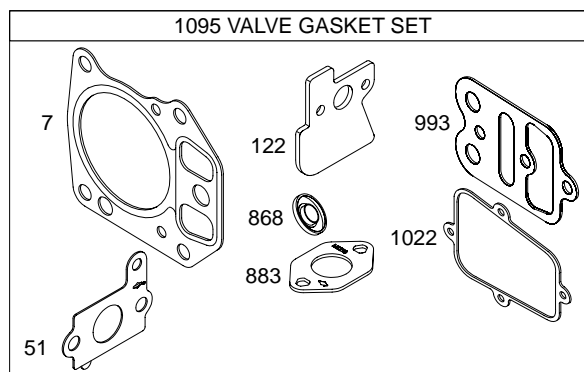

Illustrated Parts List

Model Series

12Z600

TYPE NUMBERS
0100.

TABLE OF CONTENTS

Air Cleaner	5
Blower Housing/Shrouds	6
Camshaft	2
Carburetor	4
Controls	5
Crankshaft	2
Cylinder	2
Cylinder Head	3
Engine Sump	2
Exhaust System	6
Flywheel	6
Fuel Supply	4
Governor Spring	5
Ignition	5
Lubrication	2
Piston Group	2
Rewind Starter	6

12Z600

Illustrations cover a range of engines. Parts shown without corresponding text may not be used on your specific engine.
 6743-2 Assemblies include all parts shown in frames. 10/11/2004

Illustrations cover a range of engines. Parts shown without corresponding text may not be used on your specific engine.
 6743-3 Assemblies include all parts shown in frames. 10/11/2004