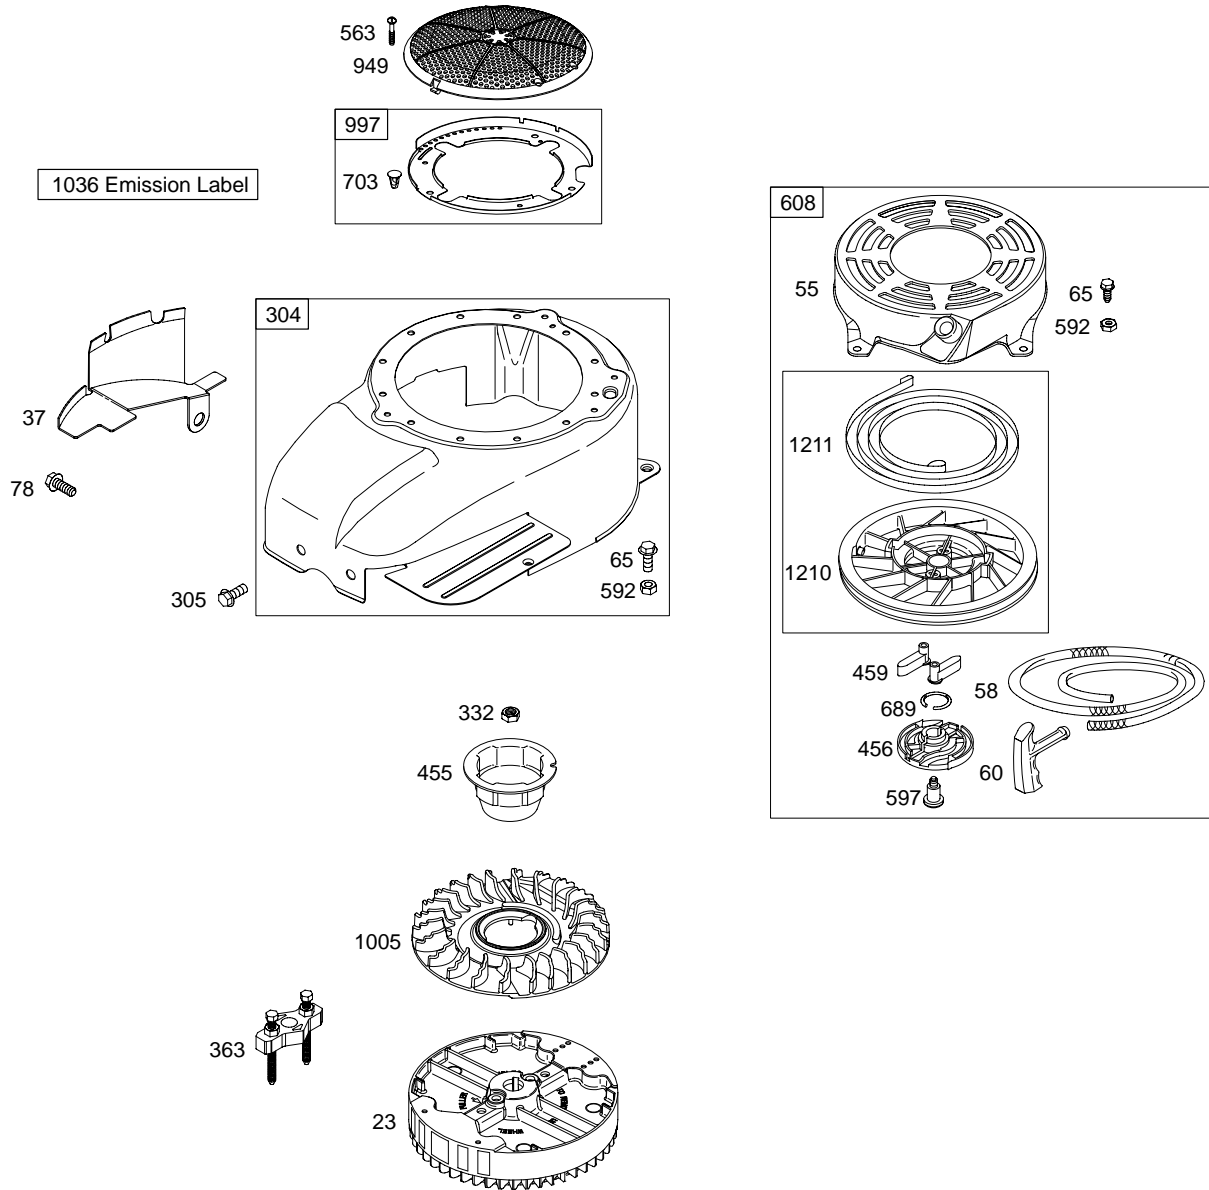

12Z600

Illustrations cover a range of engines. Parts shown without corresponding text may not be used on your specific engine.
6743-6 Assemblies include all parts shown in frames. 10/11/2004

REF. NO.	PART NO.	DESCRIPTION	REF. NO.	PART NO.	DESCRIPTION	REF. NO.	PART NO.	DESCRIPTION
1	692670	Cylinder Assembly	26	790360	Ring Set (Standard) (Used After Code Date 04040400).	104	●691242	Pin-Float Hinge
2	399269	Kit-Bushing/Seal (Magneto Side)				117	498981	Jet-Main (Standard) (Used After Code Date 03110600).
3	★299819	Seal-Oil (Magneto Side)						————— Note —————
4	493279	Sump-Engine						499631 Ring Set (Standard) (Used Before Code Date 04040500).
5	695276	Head-Cylinder						————— Note —————
7	★Δ695166	Gasket-Cylinder Head						498978 Jet-Main (Standard) (Used Before Code Date 03110700).
8	495786	Breather Assembly						
9	★272481	Gasket-Breather						
10	691125	Screw (Breather Assembly)				118	497466	Jet-Main (High Altitude) (Used After Code Date 03110600).
11	499675	Tube-Breather						————— Note —————
12	★692232	Gasket-Crankcase						498975 Jet-Main (High Altitude) (Used Before Code Date 03110700).
13	691137	Screw (Cylinder Head)	27	691866	Lock-Piston Pin			
15	691680	Plug-Oil Drain (Square Socket)	28	499423	Pin-Piston			
16	691457	Crankshaft	29	499424	Rod-Connecting			
20	★399781	Seal-Oil (PTO Side)	32	691664	Screw (Connecting Rod)			
22	691092	Screw (Crankcase Cover/Sump)	32A	695759	Screw (Connecting Rod)	121	692703	Kit-Carburetor Overhaul
23	692693	Flywheel	33	499642	Valve-Exhaust	122	◆★Δ692799	Spacer-Carburetor
24	222698	Key-Flywheel	34	499641	Valve-Intake	125	694202	Carburetor
25	790359	Piston Assembly (Standard) (Used After Code Date 04040400).	35	691304	Spring-Valve (Intake)	127	●694468	Plug-Welch
		————— Note —————	36	691304	Spring-Valve (Exhaust)	130	691203	Valve-Throttle
		690021 Piston Assembly (Standard) (Used Before Code Date 04040500).	37	694086	Guard-Flywheel			————— Note —————
		694167 Piston Assembly (.010" Oversize)	40	692194	Retainer-Valve			696564 Valve-Throttle (Used With Plastic Throttle Shaft)
		694168 Piston Assembly (.020" Oversize)	43	691997	Slinger-Governor/Oil	133	398187	Float-Carburetor
		694169 Piston Assembly (.030" Oversize)	45	690977	Tappet-Valve	134	●398188	Kit-Needle/Seat
			46	694039	Camshaft	137	●◆693981	Gasket-Float Bowl
			51	◆★Δ692799	Gasket-Intake	146	690979	Key-Timing
			55	691421	Housing-Rewind Starter	163A	◆★◆692667	Gasket-Air Cleaner
			58	697316	Rope-Starter (Cut To Required Length)	187	691050	Line-Fuel (Cut to Required Length)
			60	281434	Grip-Starter Rope	188	691147	Screw (Control Bracket)
			65	690837	Screw (Rewind Starter)	190	690940	Screw (Fuel Tank)
			78	691108	Screw (Flywheel Guard)	192	694543	Adjuster-Rocker Arm
			95	691636	Screw (Throttle Valve)	202	691303	Link-Mechanical Governor
			97	499682	Shaft-Throttle (Metal)	209	691290	Spring-Governor
					————— Note —————	222A	693378	Bracket-Control
					790121 Shaft-Throttle (Plastic)	227	691467	Lever-Governor Control
						238	691300	Cap-Valve
						265	690798	Clamp-Casing