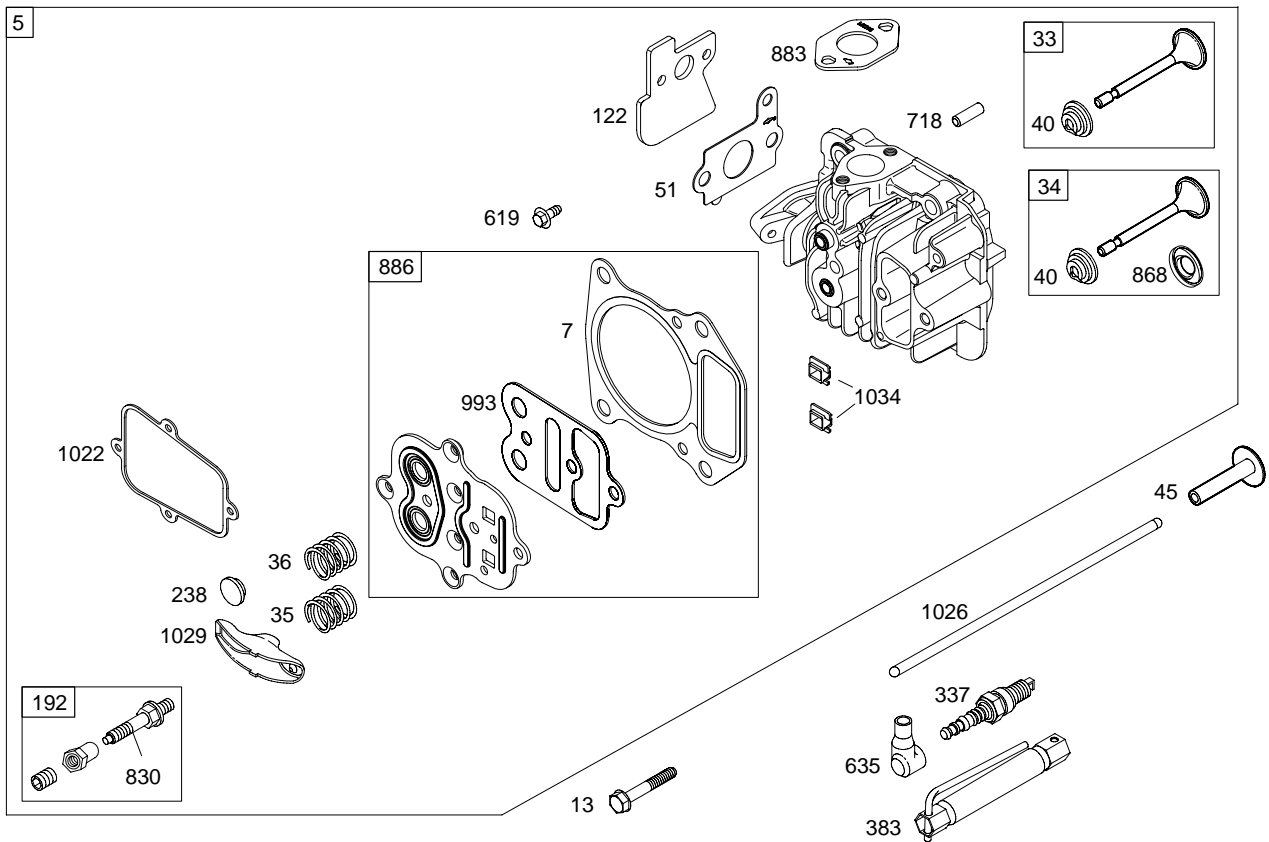

Illustrations cover a range of engines. Parts shown without corresponding text may not be used on your specific engine.
6743-3 Assemblies include all parts shown in frames. 10/11/2004