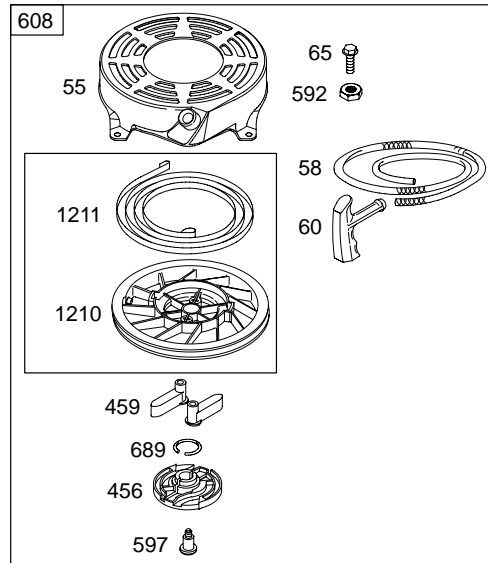

12Z800

REF. NO.	PART NO.	DESCRIPTION	REF. NO.	PART NO.	DESCRIPTION	REF. NO.	PART NO.	DESCRIPTION
1	697322	Cylinder Assembly	26	790360	Ring Set (Standard) (Used After Code Date 04031400).	95	691636	Screw (Throttle Valve)
2	399269	Kit-Bushing/Seal (Magneto Side)				97	696565	Shaft-Throttle
3	★299819	Seal-Oil (Magneto Side)				104	●691242	Pin-Float Hinge
4	493279	Sump-Engine				117	498978	Jet-Main (Standard)
5	691160	Head-Cylinder				118	497466	Jet-Main (High Altitude)
7	★∅692249	Gasket-Cylinder Head				121	498260	Kit-Carburetor Overhaul
8	695250	Breather Assembly				125	498170	Carburetor
9	★∅272481	Gasket-Breather				127	●694468	Plug-Welch (3/8" Diameter)
10	691125	Screw (Breather Assembly)				130	696564	Valve-Throttle
11	691781	Tube-Breather				133	398187	Float-Carburetor
12	★692232	Gasket-Crankcase				134	●398188	Kit-Needle/Seat
13	690912	Screw (Cylinder Head)	27	691866	Lock-Piston Pin	137	●●693981	Gasket-Float Bowl
15	691680	Plug-Oil Drain (Square Socket)	28	499423	Pin-Piston (Standard)	146	690979	Key-Timing
16	691451	Crankshaft	29	499424	Rod-Connecting (Standard)	159	691753	Bracket-Air Cleaner Primer
20	★399781	Seal-Oil (PTO Side)	32	691664	Screw (Connecting Rod)	163	★●●272653	Gasket-Air Cleaner
22	691092	Screw (Crankcase Cover/Sump)	32A	695759	Screw (Connecting Rod)	187	691050	Line-Fuel (Cut to Required Length)
23A	691992	Flywheel	33	262651	Valve-Exhaust	188	690877	Screw (Control Bracket)
24	222698	Key-Flywheel	34	262652	Valve-Intake	190	690940	Screw (Fuel Tank)
25	790359	Piston Assembly (Standard) (Used After Code Date 04031400).	35	691270	Spring-Valve (Intake)	202	691829	Link-Mechanical Governor
		Note	36	691270	Spring-Valve (Exhaust)	209B	691291	Spring-Governor (Red)
		499429 Piston Assembly (Standard) (Used Before Code Date 04031500).	37	694086	Guard-Flywheel	222	692031	Bracket-Control (Remote/Manual Friction) (Primer)
		499430 Piston Assembly (.010" Oversize)	40	692194	Retainer-Valve	227	690783	Lever-Governor Control
		499431 Piston Assembly (.020" Oversize)	43	691997	Slinger-Governor/Oil	265	690798	Clamp-Casing
		499432 Piston Assembly (.030" Oversize)	45	690548	Tappet-Valve	267	691044	Screw (Casing Clamp)
			46	691449	Camshaft	268	691025	Casing-Control Wire (Cut to Required Length)
			50	497465	Manifold-Intake	269	691026	Wire-Control (Cut to Required Length)
			51	★272199	Gasket-Intake	270	691027	Nut (Control Wire Casing)
			54	691650	Screw (Intake Manifold)	271	691028	Lever-Control
			55	691421	Housing-Rewind Starter	276	●●271716	Washer-Sealing
			58	697316	Rope-Starter (Cut To Required Length)			
			60	281434	Grip-Starter Rope			
			65	690837	Screw (Rewind Starter)			
			73	691222	Screen-Rotating			
			78	691108	Screw (Flywheel Guard)			
			81	691740	Lock-Muffler Screw			