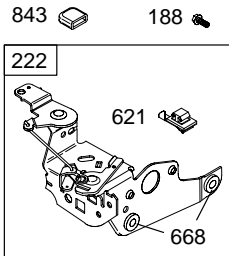

Illustrations cover a range of engines. Parts shown without corresponding text may not be used on your specific engine.
6745-4 Assemblies include all parts shown in frames. 09/28/2004