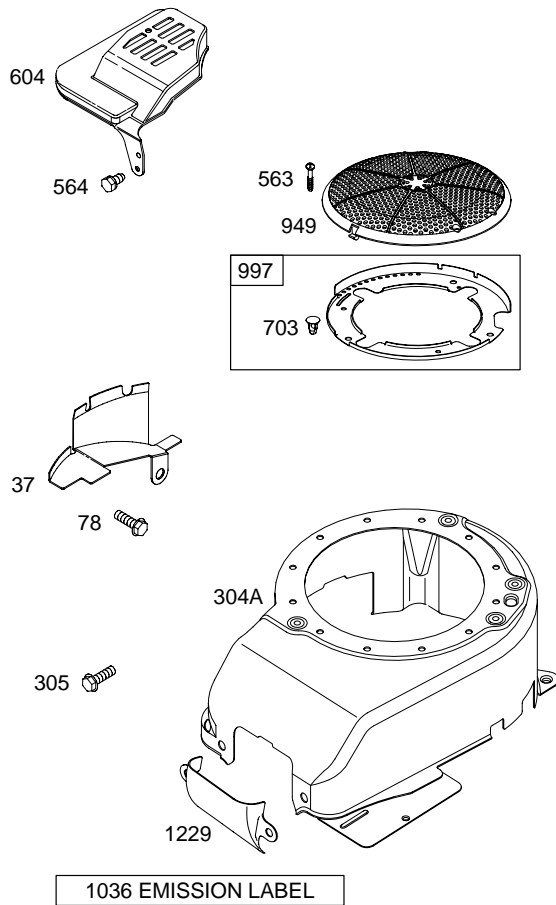

12Z800

REF. NO.	PART NO.	DESCRIPTION	REF. NO.	PART NO.	DESCRIPTION	REF. NO.	PART NO.	DESCRIPTION
1	697322	Cylinder Assembly	26	790360	Ring Set (Standard) (Used After Code Date 04031400).	95	691636	Screw (Throttle Valve)
2	399269	Kit-Bushing/Seal (Magneto Side)				97	696565	Shaft-Throttle
3	★299819	Seal-Oil (Magneto Side)				104	●691242	Pin-Float Hinge
4	493279	Sump-Engine				117	498978	Jet-Main (Standard)
5	691160	Head-Cylinder				118	497466	Jet-Main (High Altitude)
7	★∅692249	Gasket-Cylinder Head				121	498260	Kit-Carburetor Overhaul
8	695250	Breather Assembly				125	498170	Carburetor
9	★∅272481	Gasket-Breather				127	●694468	Plug-Welch (3/8" Diameter)
10	691125	Screw (Breather Assembly)				130	696564	Valve-Throttle
11	691781	Tube-Breather				133	398187	Float-Carburetor
12	★692232	Gasket-Crankcase				134	●398188	Kit-Needle/Seat
13	690912	Screw (Cylinder Head)	27	691866	Lock-Piston Pin	137	●●693981	Gasket-Float Bowl
15	691680	Plug-Oil Drain (Square Socket)	28	499423	Pin-Piston (Standard)	146	690979	Key-Timing
16	691451	Crankshaft	29	499424	Rod-Connecting (Standard)	159	691753	Bracket-Air Cleaner Primer
20	★399781	Seal-Oil (PTO Side)	32	691664	Screw (Connecting Rod)	163	★●●272653	Gasket-Air Cleaner
22	691092	Screw (Crankcase Cover/Sump)	32A	695759	Screw (Connecting Rod)	187	691050	Line-Fuel (Cut to Required Length)
23A	691992	Flywheel	33	262651	Valve-Exhaust	188	690877	Screw (Control Bracket)
24	222698	Key-Flywheel	34	262652	Valve-Intake	190	690940	Screw (Fuel Tank)
25	790359	Piston Assembly (Standard) (Used After Code Date 04031400).	35	691270	Spring-Valve (Intake)	202	691829	Link-Mechanical Governor
		Note	36	691270	Spring-Valve (Exhaust)	209B	691291	Spring-Governor (Red)
		499429 Piston Assembly (Standard) (Used Before Code Date 04031500).	37	694086	Guard-Flywheel	222	692031	Bracket-Control (Remote/Manual Friction) (Primer)
		499430 Piston Assembly (.010" Oversize)	40	692194	Retainer-Valve	227	690783	Lever-Governor Control
		499431 Piston Assembly (.020" Oversize)	43	691997	Slinger-Governor/Oil	265	690798	Clamp-Casing
		499432 Piston Assembly (.030" Oversize)	45	690548	Tappet-Valve	267	691044	Screw (Casing Clamp)
			46	691449	Camshaft	268	691025	Casing-Control Wire (Cut to Required Length)
			50	497465	Manifold-Intake	269	691026	Wire-Control (Cut to Required Length)
			51	★272199	Gasket-Intake	270	691027	Nut (Control Wire Casing)
			54	691650	Screw (Intake Manifold)	271	691028	Lever-Control
			55	691421	Housing-Rewind Starter	276	●●271716	Washer-Sealing
			58	697316	Rope-Starter (Cut To Required Length)			
			60	281434	Grip-Starter Rope			
			65	690837	Screw (Rewind Starter)			
			73	691222	Screen-Rotating			
			78	691108	Screw (Flywheel Guard)			
			81	691740	Lock-Muffler Screw			