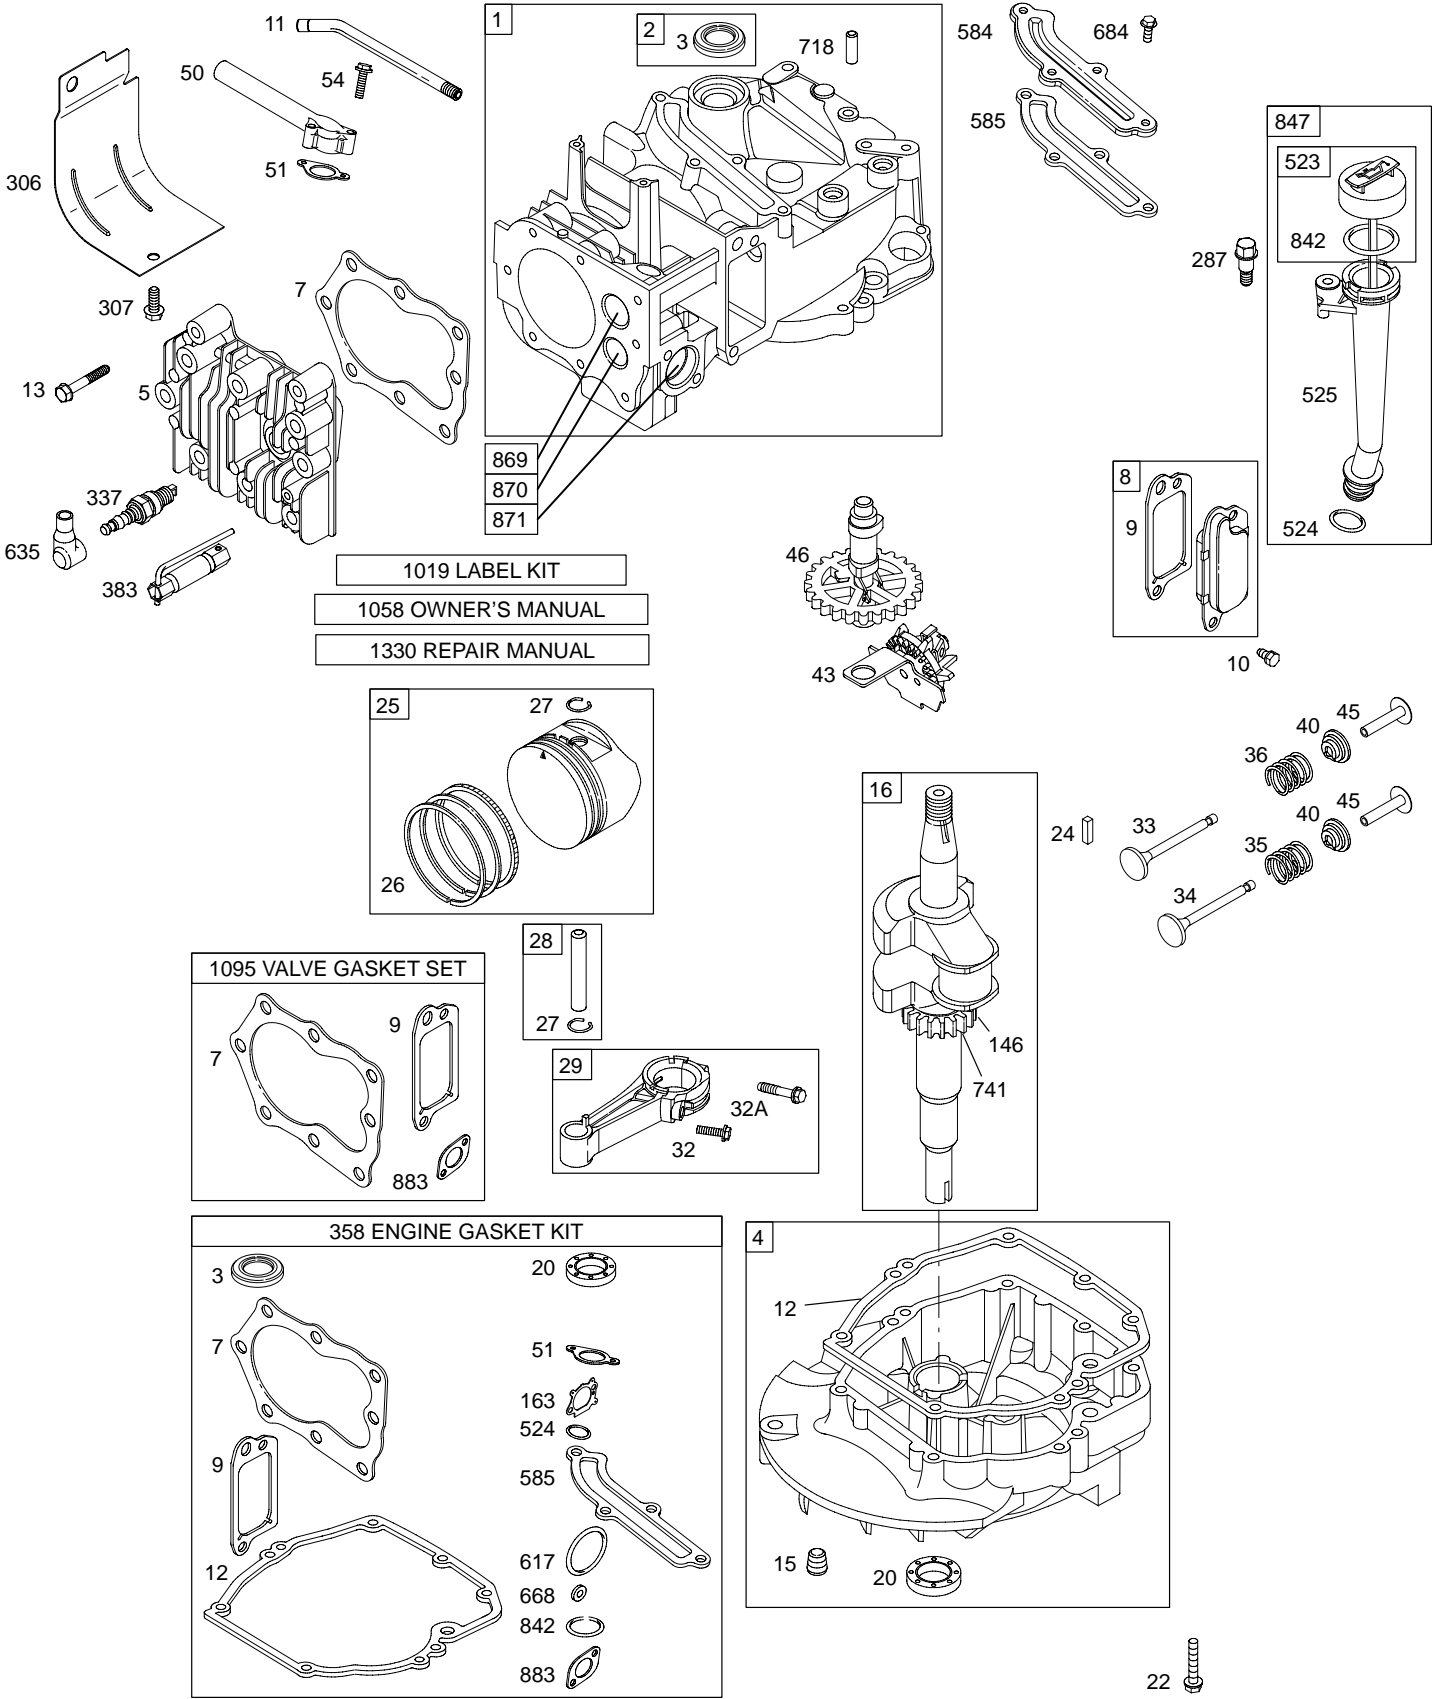

12Z800

Illustrations cover a range of engines. Parts shown without corresponding text may not be used on your specific engine.
6745-2 Assemblies include all parts shown in frames. 09/28/2004