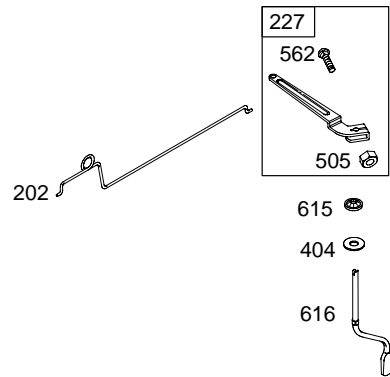

Illustrations cover a range of engines. Parts shown without corresponding text may not be used on your specific engine.
6745-4 Assemblies include all parts shown in frames. 09/28/2004