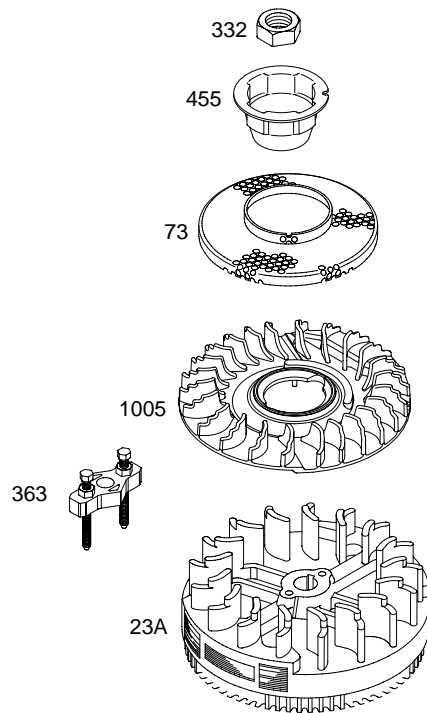

12Z800

REF. NO.	PART NO.	DESCRIPTION	REF. NO.	PART NO.	DESCRIPTION	REF. NO.	PART NO.	DESCRIPTION
1	697322	Cylinder Assembly	26	790360	Ring Set (Standard) (Used After Code Date 04031400).	95	691636	Screw (Throttle Valve)
2	399269	Kit-Bushing/Seal (Magneto Side)				97	696565	Shaft-Throttle
3	★299819	Seal-Oil (Magneto Side)				104	●691242	Pin-Float Hinge
4	493279	Sump-Engine				117	498978	Jet-Main (Standard)
5	691160	Head-Cylinder				118	497466	Jet-Main (High Altitude)
7	★∅692249	Gasket-Cylinder Head				121	498260	Kit-Carburetor Overhaul
8	695250	Breather Assembly				125	498170	Carburetor
9	★∅272481	Gasket-Breather				127	●694468	Plug-Welch (3/8" Diameter)
10	691125	Screw (Breather Assembly)				130	696564	Valve-Throttle
11	691781	Tube-Breather				133	398187	Float-Carburetor
12	★692232	Gasket-Crankcase				134	●398188	Kit-Needle/Seat
13	690912	Screw (Cylinder Head)	27	691866	Lock-Piston Pin	137	●●693981	Gasket-Float Bowl
15	691680	Plug-Oil Drain (Square Socket)	28	499423	Pin-Piston (Standard)	146	690979	Key-Timing
16	691451	Crankshaft	29	499424	Rod-Connecting (Standard)	159	691753	Bracket-Air Cleaner Primer
20	★399781	Seal-Oil (PTO Side)	32	691664	Screw (Connecting Rod)	163	★●●272653	Gasket-Air Cleaner
22	691092	Screw (Crankcase Cover/Sump)	32A	695759	Screw (Connecting Rod)	187	691050	Line-Fuel (Cut to Required Length)
23A	691992	Flywheel	33	262651	Valve-Exhaust	188	690877	Screw (Control Bracket)
24	222698	Key-Flywheel	34	262652	Valve-Intake	190	690940	Screw (Fuel Tank)
25	790359	Piston Assembly (Standard) (Used After Code Date 04031400).	35	691270	Spring-Valve (Intake)	202	691829	Link-Mechanical Governor
		Note	36	691270	Spring-Valve (Exhaust)	209B	691291	Spring-Governor (Red)
		499429 Piston Assembly (Standard) (Used Before Code Date 04031500).	37	694086	Guard-Flywheel	222	692031	Bracket-Control (Remote/Manual Friction) (Primer)
		499430 Piston Assembly (.010" Oversize)	40	692194	Retainer-Valve	227	690783	Lever-Governor Control
		499431 Piston Assembly (.020" Oversize)	43	691997	Slinger-Governor/Oil	265	690798	Clamp-Casing
		499432 Piston Assembly (.030" Oversize)	45	690548	Tappet-Valve	267	691044	Screw (Casing Clamp)
			46	691449	Camshaft	268	691025	Casing-Control Wire (Cut to Required Length)
			50	497465	Manifold-Intake	269	691026	Wire-Control (Cut to Required Length)
			51	★272199	Gasket-Intake	270	691027	Nut (Control Wire Casing)
			54	691650	Screw (Intake Manifold)	271	691028	Lever-Control
			55	691421	Housing-Rewind Starter	276	●●271716	Washer-Sealing
			58	697316	Rope-Starter (Cut To Required Length)			
			60	281434	Grip-Starter Rope			
			65	690837	Screw (Rewind Starter)			
			73	691222	Screen-Rotating			
			78	691108	Screw (Flywheel Guard)			
			81	691740	Lock-Muffler Screw			