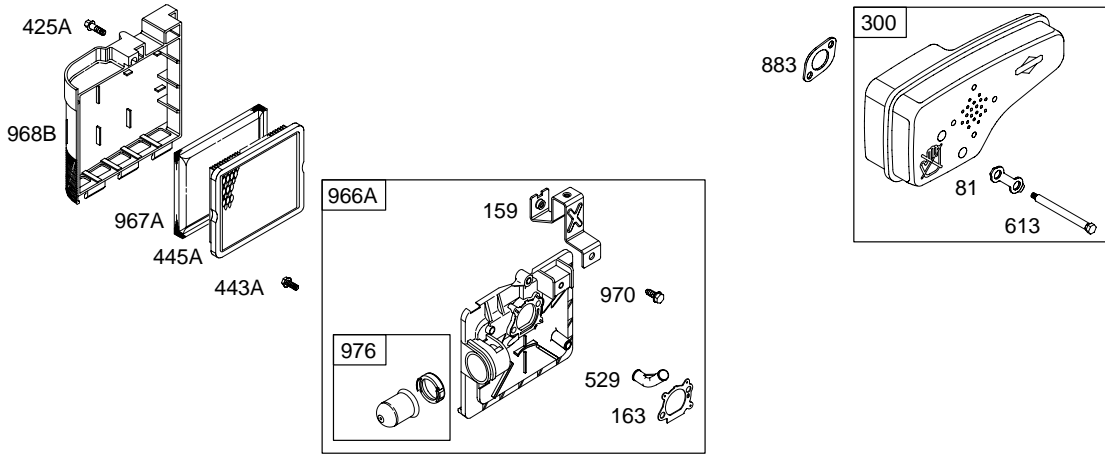

Illustrations cover a range of engines. Parts shown without corresponding text may not be used on your specific engine.
6745-4 Assemblies include all parts shown in frames. 09/28/2004