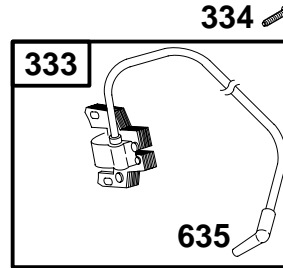

201400 to 201499

REF. NO.	PART NO.	DESCRIPTION	REF. NO.	PART NO.	DESCRIPTION	REF. NO.	PART NO.	DESCRIPTION
286	695186	Module—Oil Sensor	356B	695815	Wire—Stop	799	695446	Screw (Oil Sensor)
333	715231	Armature—Magneto	356C	695295	Wire—Stop	799A	690297	Screw (Oil Sensor)
334	691061	Screw	356D	692603	Wire—Stop			
347	693623	Switch—Rocker Used on Type No(s). 0116.	364	695365	Terminal—Oil Plug (Oil Sensor)			
347A	692599	Switch—Rocker Used on Type No(s). 0111, 0117.	493	694861	Bracket—Mounting (Oil Sensor)	1052	694858	Sensor—Oil
356	695366	Wire—Stop	635	710901	Boot—Sparkplug	1052A	693805	Sensor—Oil
356A	692390	Wire—Stop	668A	693604	Spacer (Oil Sensor)	1161	693649	Nut (Oil Sensor)
			774	695447	Screw (Stop Wire)			

★ Included in Gasket Set—Ref. No. 358.
Δ Included in Valve Overhaul Kit—Ref. No. 1033.

● Included in Carburetor Overhaul Kit—Ref. No. 121.
◆ Included in Carburetor Gasket Set—Ref. No. 977.