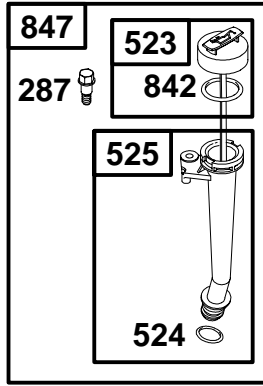

Illustrated Parts List

Model Series

201400 to 201499

TYPE NUMBERS
0035, 0036, 0049,
0110, 0111, 0116,
0117, 0118, 0120.

TO FIND
THE CORRECT NUMBER OF THE PART YOU NEED:
FOLLOW THE INSTRUCTIONS BELOW

- A. Refer to Engine Model, Type and Code Number that is stamped on the blower housing of engine. Engine type numbers such as 0123 01 are listed only as 0123 in most instances. The two digits (01 or 02, etc.) to the right of the space may be required for more accurate parts identification in some instances. Select the Illustrated Parts List covering the correct Model Series and Type Number.
- B. Refer to the Illustrations and compare the original part with Illustration. The number next to the illustration is the Reference Number. Assemblies include all parts shown in frames. All parts shown in assembly frames having individual reference numbers can be purchased separately.
- C. After the Reference Number has been identified, refer to the Numerical text, where Reference and Primary Part Number are listed. **THE PRIMARY PART IS USED ON ALL TYPE NUMBERS EXCEPT THOSE TYPE NUMBERS UNDER "NOTE."**
- D. If a "Note" appears below the Primary Part Number, it means that this part differs from the Primary Part for certain types. If your Type number is listed under "Note," order the part referred to at the "Note."
- E. If your Engine Type Number does not appear after any part number listed under "Note," use the Primary Part Number.
- F. For Engine Type Numbers not covered by this book, check other Parts Lists having the same engine model or contact your source of supply.

REF. NO.	PART NO.	DESCRIPTION	REF. NO.	PART NO.	DESCRIPTION	REF. NO.	PART NO.	DESCRIPTION
287	691693	Screw (Dipstick/Tube Assembly)	524	691876	Seal-O Ring (Dipstick Tube)	842	691031	Seal-O Ring (Dipstick)
523	695344	Dipstick	525	695343	Tube-Dipstick	847	695342	Dipstick/Tube Assembly