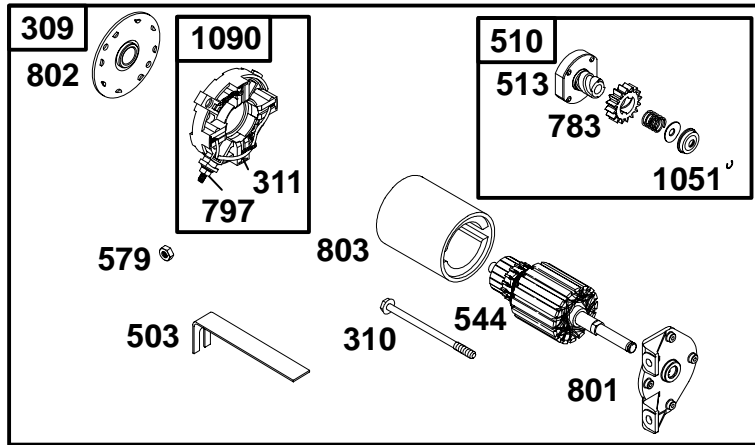

201400 to 201499

REF. NO.	PART NO.	DESCRIPTION	REF. NO.	PART NO.	DESCRIPTION	REF. NO.	PART NO.	DESCRIPTION
309	695479	Motor-Starter	579	691029	Nut (Starter Cable)	801	694482	Cap-Drive
310	690323	Bolt (Starter Motor)	697	690372	Screw (Drive Cap)	802	691286	Cap-End
311	497608	Brush Set	783	693713	Gear-Pinion	803	693757	Housing-Starter
503	691532	Strap-Starter	797	693167	Nut (Brush Retainer)	1051	691265	Ring-Retaining
510	693699	Drive-Starter				1090	691293	Retainer-Brush
513	692024	Clutch-Drive						
544	692034	Armature-Starter						

★ Included in Gasket Set-Ref. No. 358.
Δ Included in Valve Overhaul Kit-Ref. No. 1033.

● Included in Carburetor Overhaul Kit-Ref. No. 121.
◆ Included in Carburetor Gasket Set-Ref. No. 977.