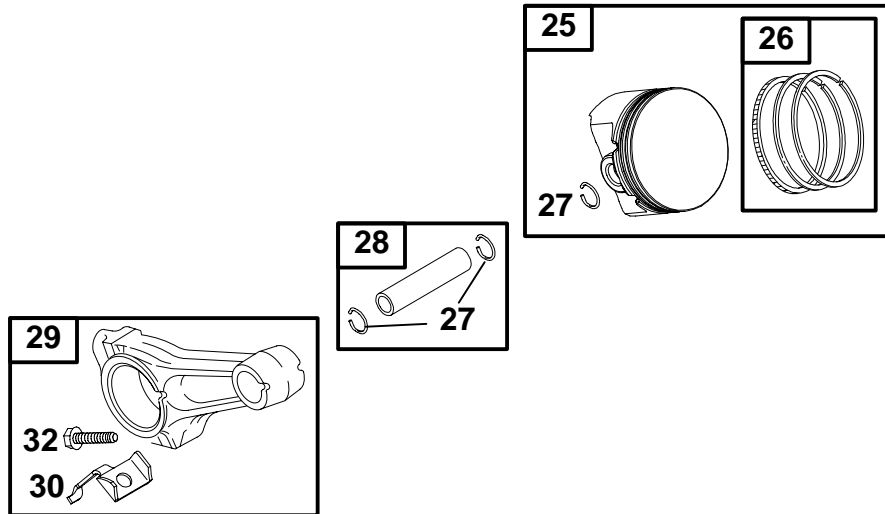

REF. NO.	PART NO.	DESCRIPTION	REF. NO.	PART NO.	DESCRIPTION	REF. NO.	PART NO.	DESCRIPTION
25	695457	Piston Assembly (Standard) Note 695458 Piston Assembly (.010" Oversize) 695459 Piston Assembly (.020" Oversize) 695460 Piston Assembly (.030" Oversize)	26	694004	Ring Set (Standard) Note 694006 Ring Set (.010" Oversize) 694008 Ring Set (.020" Oversize) 694010 Ring Set (.030" Oversize)	27	690975	Lock-Piston Pin
						28	690229	Pin-Piston
						29	694691	Rod-Connecting
						30	694692	Dipper-Connecting Rod
						32	690976	Screw (Connecting Rod)

★ Included in Gasket Set-Ref. No. 358.
Δ Included in Valve Overhaul Kit-Ref. No. 1033.

● Included in Carburetor Overhaul Kit-Ref. No. 121.
◆ Included in Carburetor Gasket Set-Ref. No. 977.