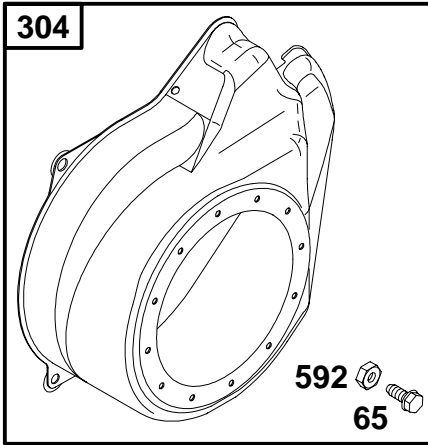

201400 to 201499

1036 EMISSION LABEL

REF. NO.	PART NO.	DESCRIPTION	REF. NO.	PART NO.	DESCRIPTION	REF. NO.	PART NO.	DESCRIPTION
65	690759	Screw (Rewind Starter)	305	690960	Screw (Blower Housing)	727	695480	Cover–Starter Drive
304	694687	Housing–Blower	592	690800	Nut (Rewind Starter)	732	691097	Screw (Starter Drive Cover)
		Note 695481 Housing–Blower Used on Type No(s). 0117.				1036	695703	Label–Emissions

★ Included in Gasket Set–Ref. No. 358.
Δ Included in Valve Overhaul Kit–Ref. No. 1033.

● Included in Carburetor Overhaul Kit–Ref. No. 121.
◆ Included in Carburetor Gasket Set–Ref. No. 977.