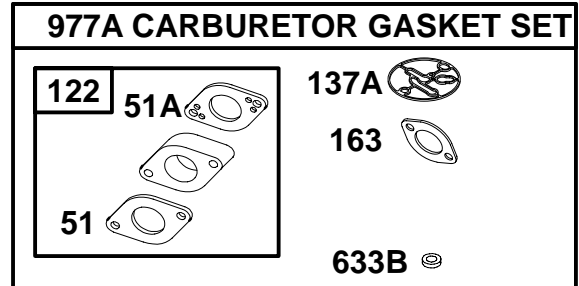

REF. NO.	PART NO.	DESCRIPTION	REF. NO.	PART NO.	DESCRIPTION	REF. NO.	PART NO.	DESCRIPTION
	51[★]◆◆694874	Gasket-Intake		117 ◆◆696134	Jet-Main (Standard)		137A ◆◆695426	Gasket-Float Bowl
	51A[★]◆◆694875	Gasket-Intake		121A 696146	Kit-Carburetor Overhaul		163[★]◆◆692277	Gasket-Air Cleaner
	98A ◆◆695408	Kit-Idle Speed		122[★]◆◆694876	Spacer-Carburetor		633B ◆◆690998	Seal-Choke/Throttle Shaft
	104A ◆◆694918	Pin-Float Hinge		127A ◆◆690727	Plug-Welch		977A 696147	Gasket Set-Carburetor
	105A ◆◆696136	Valve-Float Needle						

★ Included in Gasket Set-Ref. No. 358.
Δ Included in Valve Overhaul Kit-Ref. No. 1033.

◆ Included in Carburetor Overhaul Kit-Ref. No. 121.
◆ Included in Carburetor Gasket Set-Ref. No. 977.