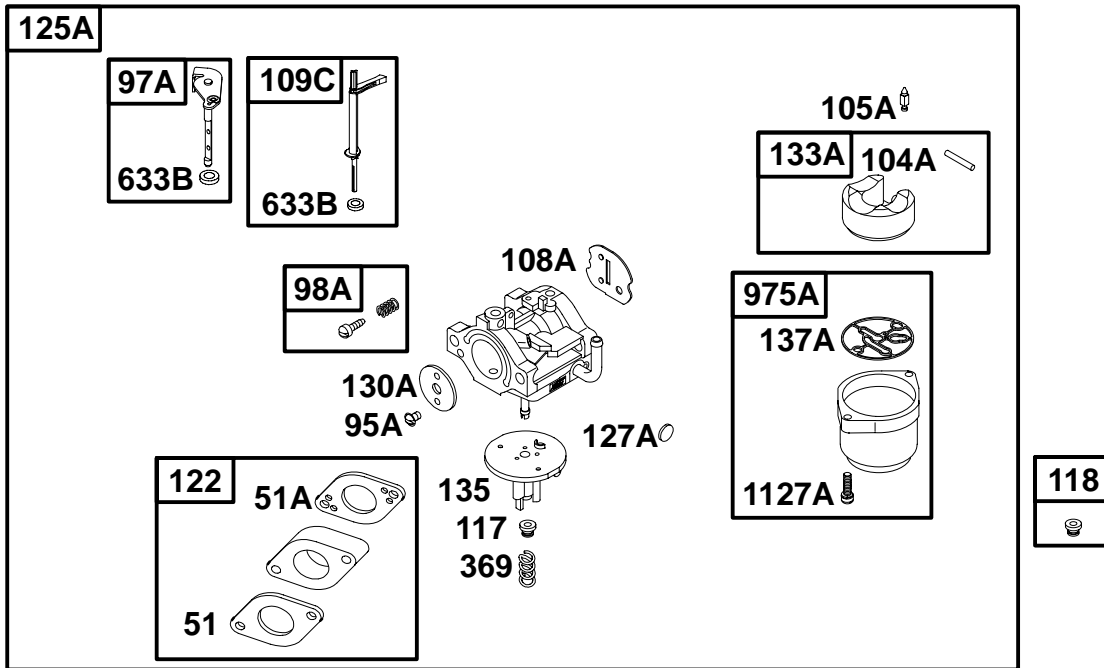

201400 to 201499

REF. NO.	PART NO.	DESCRIPTION	REF. NO.	PART NO.	DESCRIPTION	REF. NO.	PART NO.	DESCRIPTION
51[★]◆◆	694874	Gasket-Intake	109C	696145	Shaft-Choke	133A	694914	Float-Carburetor
51A[★]◆◆	694875	Gasket-Intake	117	◆696134	Jet-Main (Standard)	135	696142	Tube-Fuel Transfer
95A	690718	Screw (Throttle Valve)	118	696135	Jet-Main (High Altitude)	137A	◆695426	Gasket-Float Bowl
97A	696140	Shaft-Throttle	122[★]◆◆	◆694876	Spacer-Carburetor	369	695422	Spring-Float Bowl
98A	◆695408	Kit-Idle Speed	125A	696132	Carburetor	633B	◆690998	Seal-Choke/Throttle Shaft
104A	◆694918	Pin-Float Hinge	127A	◆690727	Plug-Welch	975A	696138	Bowl-Float
105A	◆696136	Valve-Float Needle	130A	696139	Valve-Throttle	1127A	695407	Screw (Float Bowl)
108A	696143	Valve-Choke						

★ Included in Gasket Set-Ref. No. 358.

△ Included in Valve Overhaul Kit-Ref. No. 1033.

◆ Included in Carburetor Overhaul Kit-Ref. No. 121.

◆◆ Included in Carburetor Gasket Set-Ref. No. 977.