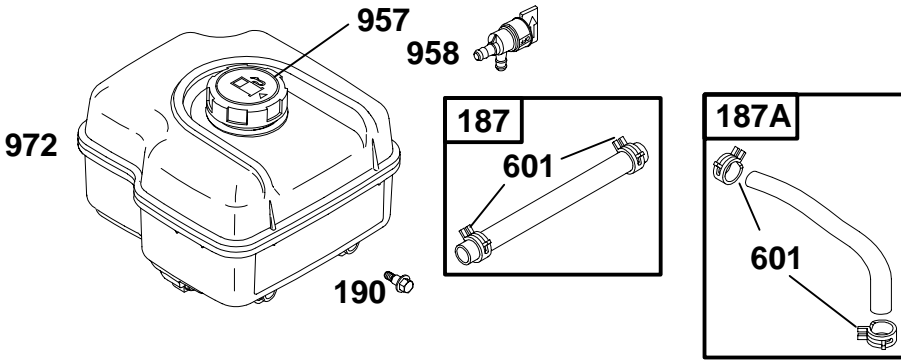

201400 to 201499

REF. NO.	PART NO.	DESCRIPTION	REF. NO.	PART NO.	DESCRIPTION	REF. NO.	PART NO.	DESCRIPTION
187	691050	Line-Fuel	601	95162	Clamp-Hose	958	692586	Valve-Fuel Shut Off (Plastic)
187A	695429	Line-Fuel	957	694261	Cap-Fuel	972	694260	Tank-Fuel
190	692127	Screw (Fuel Tank)						

★ Included in Gasket Set-Ref. No. 358.

△ Included in Valve Overhaul Kit-Ref. No. 1033.

● Included in Carburetor Overhaul Kit-Ref. No. 121.

◆ Included in Carburetor Gasket Set-Ref. No. 977.