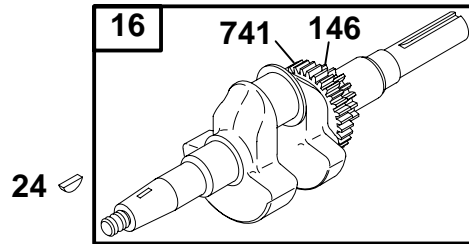

REF. NO.	PART NO.	DESCRIPTION	REF. NO.	PART NO.	DESCRIPTION	REF. NO.	PART NO.	DESCRIPTION
16	695462	Crankshaft Note 695818 Crankshaft Used on Type No(s). 0035. 696412 Crankshaft Used on Type No(s). 0118. 695817 Crankshaft Used on Type No(s). 0049. 694678 Crankshaft Used on Type No(s). 0116.	24 146	222698 690979	Key-Flywheel Key-Timing	741	691288	Gear-Timing

★ Included in Gasket Set-Ref. No. 358.
Δ Included in Valve Overhaul Kit-Ref. No. 1033.

● Included in Carburetor Overhaul Kit-Ref. No. 121.
◆ Included in Carburetor Gasket Set-Ref. No. 977.