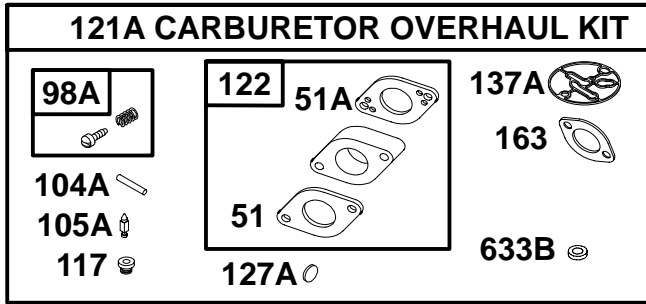

REF. NO.	PART NO.	DESCRIPTION	REF. NO.	PART NO.	DESCRIPTION	REF. NO.	PART NO.	DESCRIPTION
	51[★]◆◆694874	Gasket-Intake		117 ◆◆696134	Jet-Main (Standard)		137A ◆◆695426	Gasket-Float Bowl
	51A[★]◆◆694875	Gasket-Intake		121A 696146	Kit-Carburetor Overhaul		163[★]◆◆692277	Gasket-Air Cleaner
	98A ◆◆695408	Kit-Idle Speed		122[★]◆◆694876	Spacer-Carburetor		633B ◆◆690998	Seal-Choke/Throttle Shaft
	104A ◆◆694918	Pin-Float Hinge		127A ◆◆690727	Plug-Welch		977A 696147	Gasket Set-Carburetor
	105A ◆◆696136	Valve-Float Needle						

★ Included in Gasket Set-Ref. No. 358.
Δ Included in Valve Overhaul Kit-Ref. No. 1033.

◆ Included in Carburetor Overhaul Kit-Ref. No. 121.
◆ Included in Carburetor Gasket Set-Ref. No. 977.