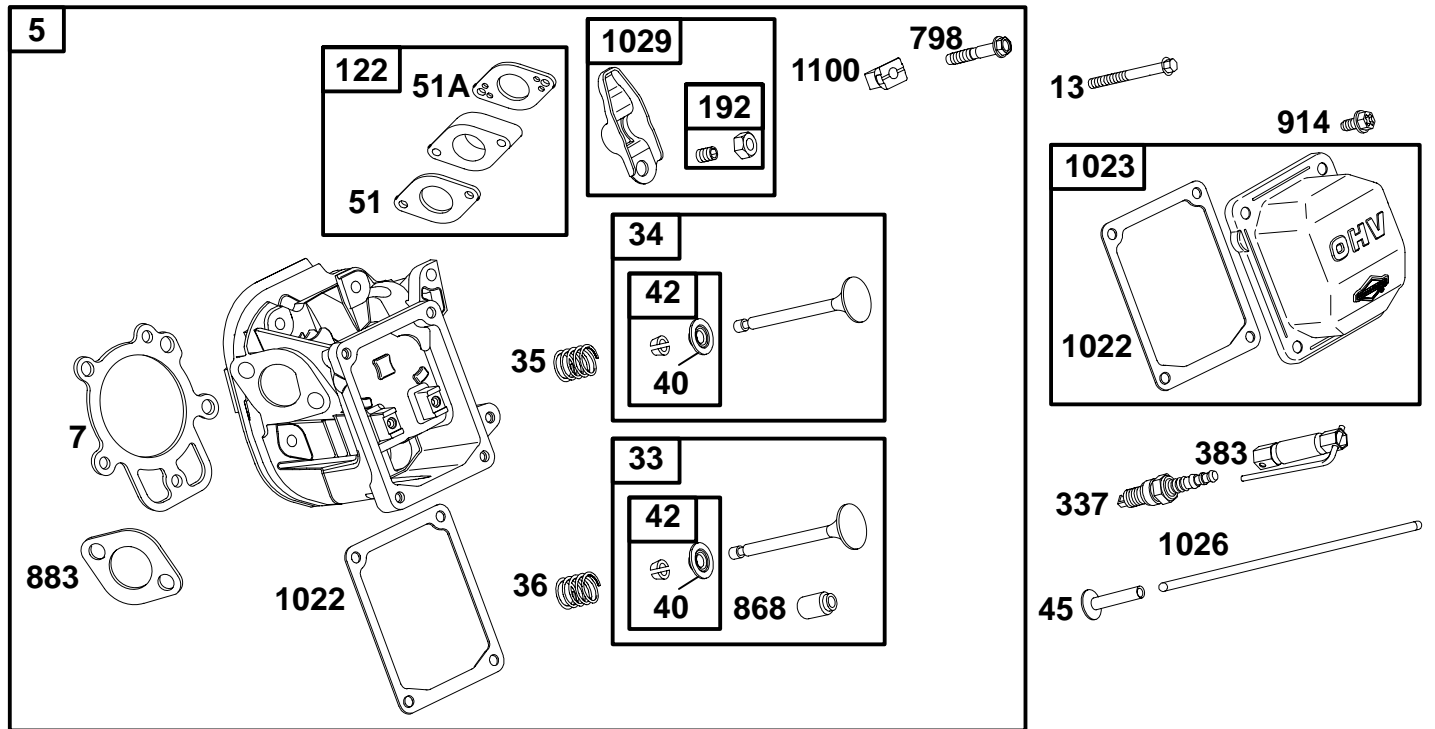

201400 to 201499

REF. NO.	PART NO.	DESCRIPTION	REF. NO.	PART NO.	DESCRIPTION	REF. NO.	PART NO.	DESCRIPTION
5	694873	Head-Cylinder	45	690977	Tappet-Valve	798	690967	Screw (Rocker Arm)
7	★△694872	Gasket-Cylinder Head	51	★△◆694874	Gasket-Intake	868	★△690968	Seal-Valve
13	690360	Screw (Cylinder Head)	51A	★△◆694875	Gasket-Intake	883	★△695398	Gasket-Exhaust
33	499596	Valve-Exhaust	122	★△◆694876	Spacer-Carburetor	914	693732	Screw (Rocker Arm Cover)
34	499597	Valve-Intake	192	690083	Adjuster-Rocker Arm	1022	★△690971	Gasket-Rocker Cover
35	694865	Spring-Valve (Intake)	337	491055	Sparkplug	1023	694690	Cover-Rocker Arm
36	694865	Spring-Valve (Exhaust)	Note Used on Type No(s) 0116.			1026	695177	Rod-Push
40	690964	Retainer-Valve	383	19374	Wrench-Sparkplug	1029	690972	Arm-Rocker
42	499586	Keeper-Valve				1100	690973	Pivot-Rocker Arm

★ Included in Gasket Set-Ref. No. 358.
△ Included in Valve Overhaul Kit-Ref. No. 1033.

● Included in Carburetor Overhaul Kit-Ref. No. 121.
◆ Included in Carburetor Gasket Set-Ref. No. 977.