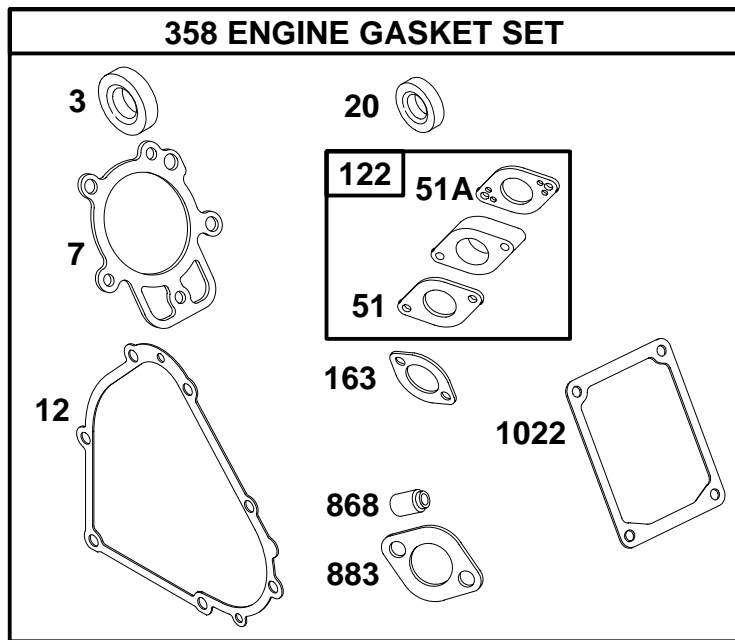

REF. NO.	PART NO.	DESCRIPTION	REF. NO.	PART NO.	DESCRIPTION	REF. NO.	PART NO.	DESCRIPTION
3	★391086	Seal-Oil (Magneto Side)	51	★△◆694874	Gasket-Intake	868	★△690968	Seal-Valve
7	★△694872	Gasket-Cylinder Head	51A	★△◆694875	Gasket-Intake	883	★△695398	Gasket-Exhaust
12	★694953	Gasket-Crankcase	122	★△◆694876	Spacer-Carburetor	1022	★△690971	Gasket-Rocker Cover
20	★391086	Seal-Oil (PTO Side)	163	★◆692277	Gasket-Air Cleaner	1095	695440	Gasket Set-Valve
			358	695438	Gasket Set-Engine			

★ Included in Gasket Set-Ref. No. 358.

△ Included in Valve Overhaul Kit-Ref. No. 1033.

◆ Included in Carburetor Overhaul Kit-Ref. No. 121.

◆ Included in Carburetor Gasket Set-Ref. No. 977.