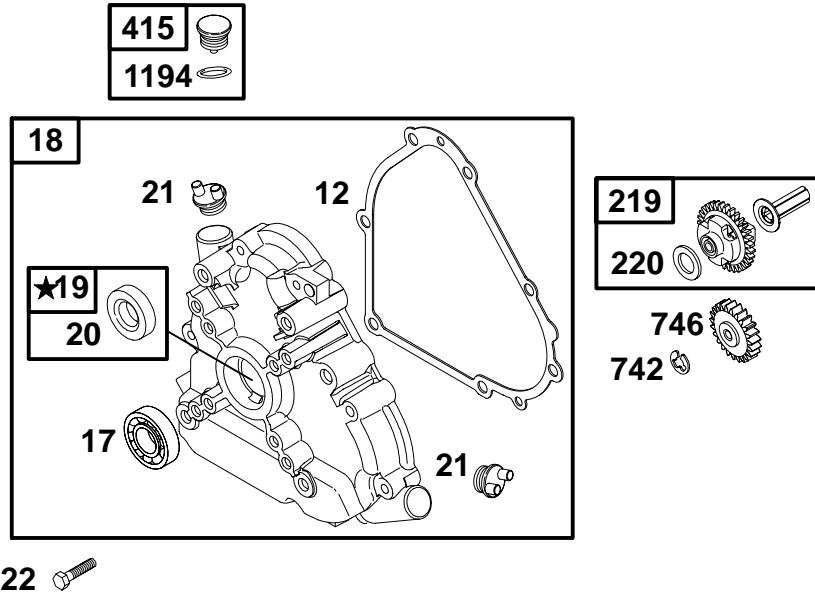

201400 to 201499

REF. NO.	PART NO.	DESCRIPTION	REF. NO.	PART NO.	DESCRIPTION	REF. NO.	PART NO.	DESCRIPTION
12	★694953	Gasket-Crankcase	19	495657	Kit-Bushing/Seal (PTO Side)	415	691363	Plug
17	695434	Bearing-Ball	20	★391086	Seal-Oil (PTO Side)	742	692564	Retainer-E Ring
18	694951	Cover-Crankcase	21	281658	Cap-Oil Fill	746	694679	Gear-Idler
		Note	22	695174	Screw (Crankcase Cover)	1194	691876	Seal-O Ring (Plug)
		695372 Cover-Crankcase	219	694950	Gear-Governor			
		Used on Type No(s). 0035, 0036, 0118.	220	691724	Washer (Governor Gear)			

★ Included in Gasket Set-Ref. No. 358.
Δ Included in Valve Overhaul Kit-Ref. No. 1033.

● Included in Carburetor Overhaul Kit-Ref. No. 121.
◆ Included in Carburetor Gasket Set-Ref. No. 977.