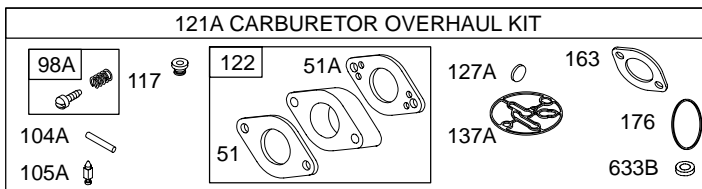

Illustrations cover a range of engines. Parts shown without corresponding text are not used on this engine.