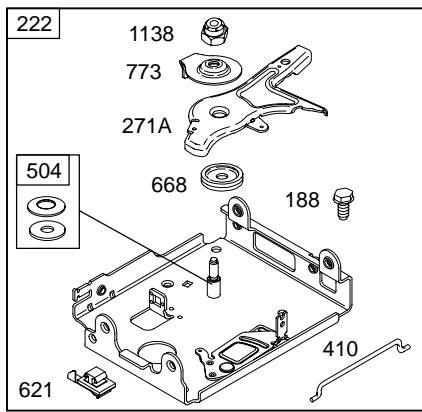

Illustrations cover a range of engines. Parts shown without corresponding text are not used on this engine.
6677-7 Assemblies include all parts shown in frames. 3C-4/2001