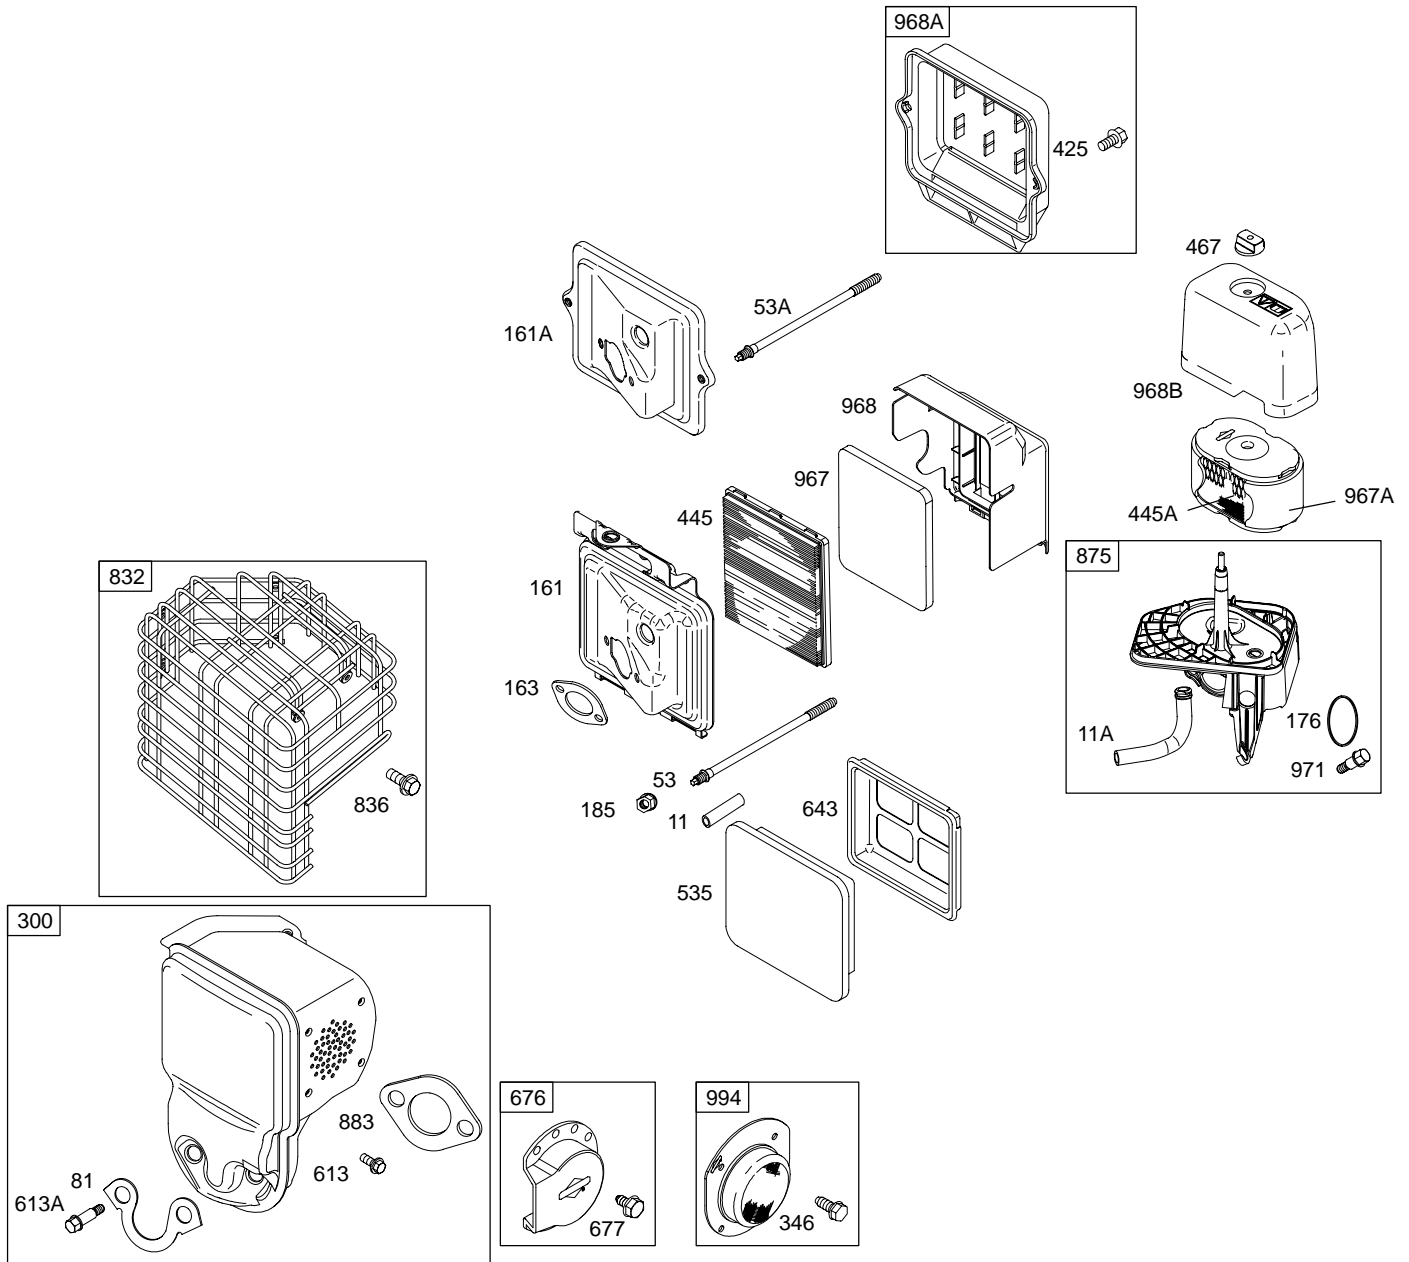

Illustrations cover a range of engines. Parts shown without corresponding text are not used on this engine.