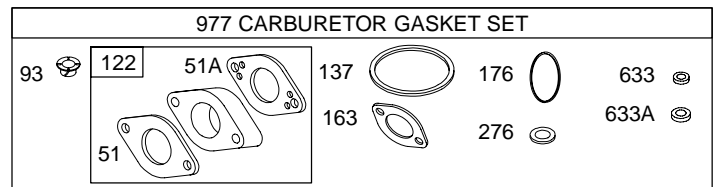

Illustrations cover a range of engines. Parts shown without corresponding text are not used on this engine.