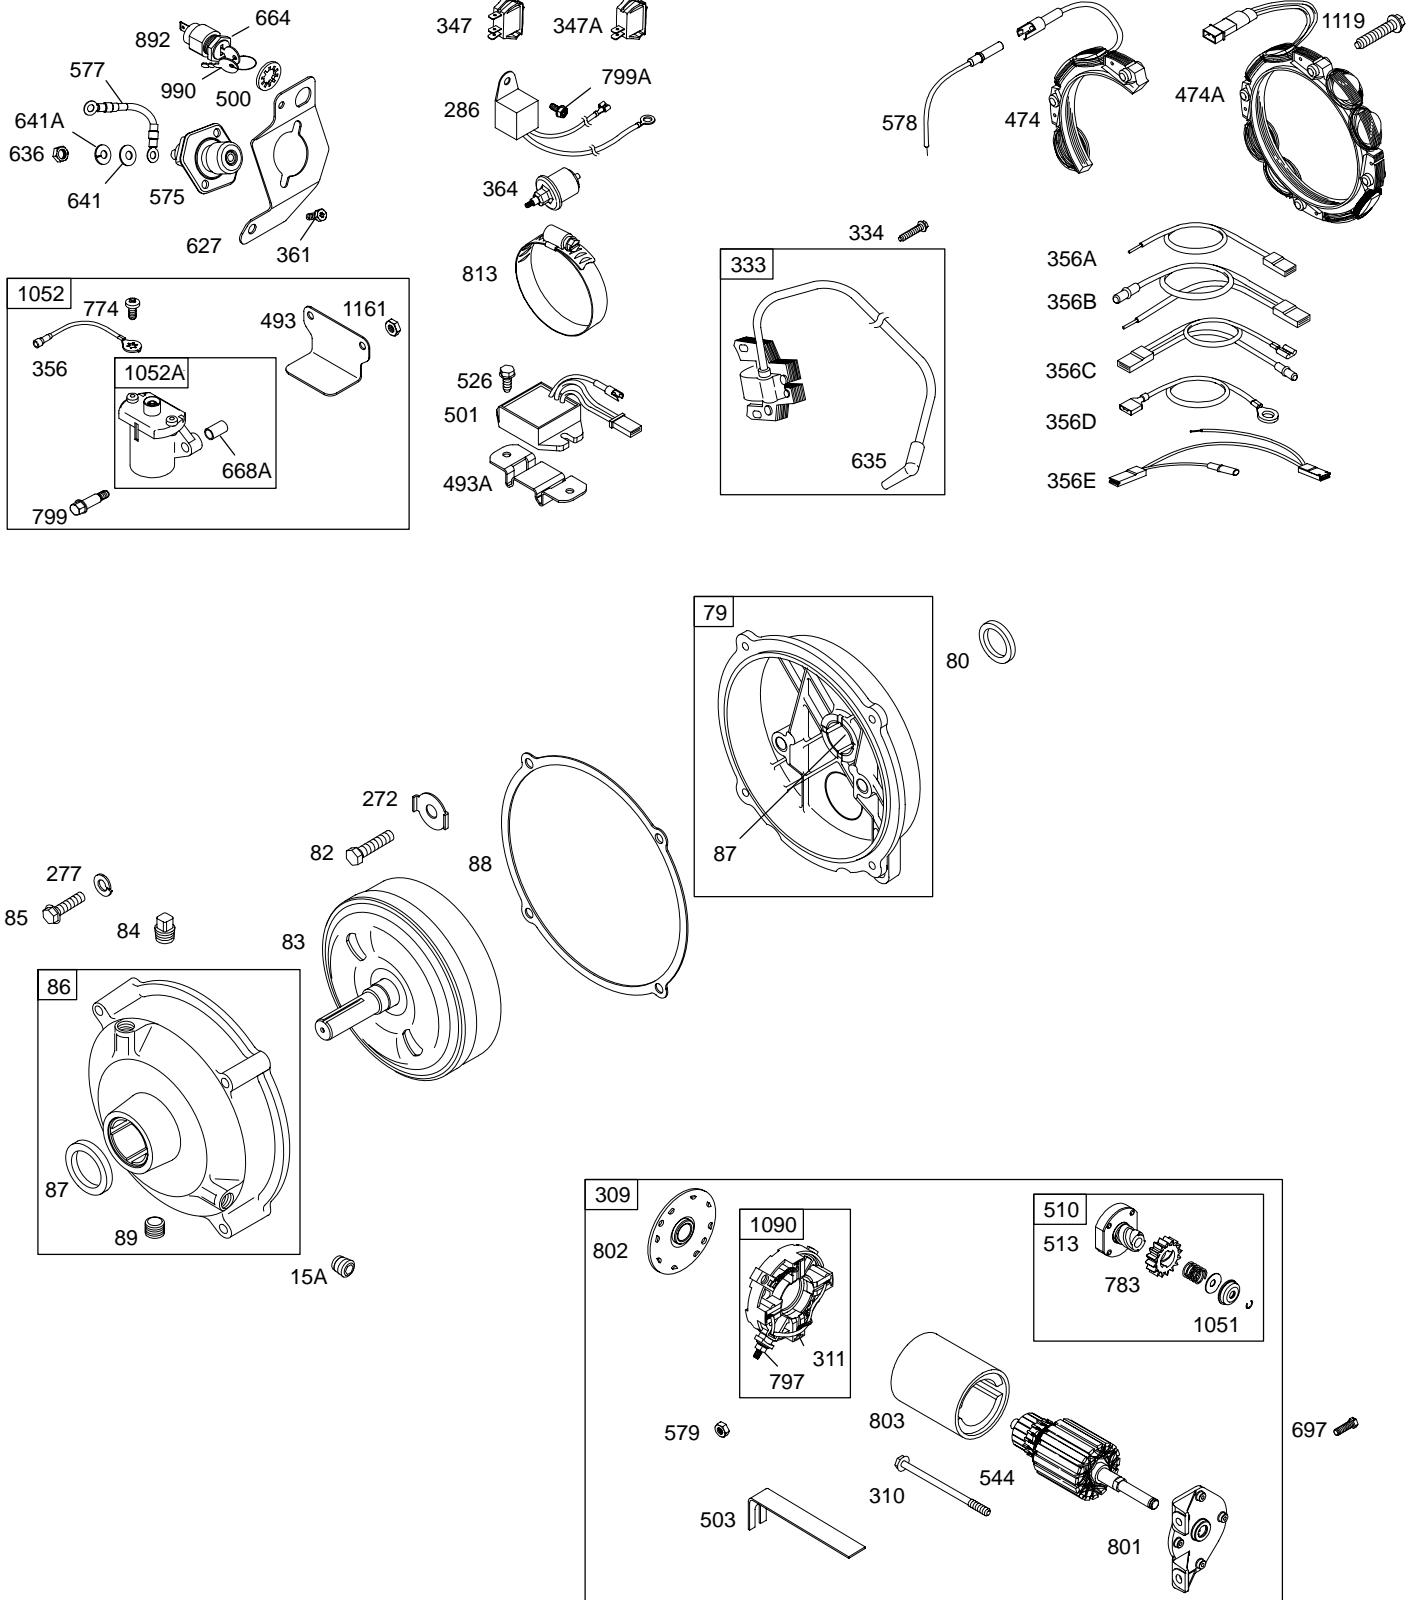

201400

Illustrations cover a range of engines. Parts shown without corresponding text are not used on this engine.

REF. NO.	PART NO.	DESCRIPTION	REF. NO.	PART NO.	DESCRIPTION	REF. NO.	PART NO.	DESCRIPTION		
1	695464	Cylinder Assembly	25	695457	Piston Assembly (Standard)	79	690614	Case-Gear Reduction		
2	495657	Kit-Bushing/Seal			Note	80	691603	Gasket-Gear Case		
3	★391086	Seal-Oil (Magneto Side)			695458	81	695400	Lock-Muffler Screw		
5	694873	Head-Cylinder			Assembly	82	690287	Screw (Gear Reduction Case)		
7	★△694872	Gasket-Cylinder Head			(.010" Oversize)	83	690387	Shaft-Auxiliary Drive		
11	694871	Tube-Breather			695459	84	691121	Plug-Breather		
12	★694953	Gasket-Crankcase			Assembly (.020" Oversize)	85	691076	Screw (Gear Cover to Gear Reduction Case)		
13	690360	Screw (Cylinder Head)			695460	86	690613	Cover-Gear		
15	691686	Plug-Oil Drain			Assembly (.030" Oversize)	87	391086	Seal-Gear Reduction		
15A	691682	Plug-Oil Drain	26	694004	Ring Set (Standard)	88	691601	Gasket-Gear Reduction Cover		
16	695462	Crankshaft			Note	89	690283	Plug-Oil		
		Note			694006	95A	690718	Screw (Throttle Valve)		
		695818			Ring Set (.010" Oversize)	97A	696140	Shaft-Throttle		
		Crankshaft Used on Type No(s). 0035.			694008	98A	●695408	Kit-Idle Speed		
		696412			Ring Set (.020" Oversize)	104A	●694918	Pin-Float Hinge		
		Crankshaft Used on Type No(s). 0118.	27	690975	694010	105A	●696136	Valve-Float Needle		
		695817			Ring Set (.030" Oversize)	108A	696143	Valve-Choke		
		Crankshaft Used on Type No(s). 0049.	28	690229	Lock-Piston Pin	109C	696145	Shaft-Choke		
		694678	29	694691	Pin-Piston	117	●696134	Jet-Main (Standard)		
		Crankshaft Used on Type No(s). 0116.	30	694692	Rod-Connecting	118	696135	Jet-Main (High Altitude)		
17	695434	Bearing-Ball			Dipper-Connecting Rod	121A	696146	Kit-Carburetor Overhaul		
18	694951	Cover-Crankcase	32	690976	Screw (Connecting Rod)			122★△◆694876	Spacer-Carburetor	
		Note	33	499596	Valve-Exhaust	125A	696132	Carburetor		
		695372	34	499597	Valve-Intake	127A	●690727	Plug-Welch		
		Cover-Crankcase Used on Type No(s). 0035, 0036, 0118.	35	694865	Spring-Valve (Intake)	130A	696139	Valve-Throttle		
19	495657	Kit-Bushing/Seal (PTO Side)	36	694865	Spring-Valve (Exhaust)	133A	694914	Float-Carburetor		
20	★391086	Seal-Oil (PTO Side)	40	690964	Retainer-Valve	135	696142	Tube-Fuel Transfer		
21	281658	Cap-Oil Fill	42	499586	Keeper-Valve	137A	◆695426	Gasket-Float Bowl		
22	695174	Screw (Crankcase Cover)	45	690977	Tappet-Valve	146	690979	Key-Timing		
23	694954	Flywheel	46	694680	Camshaft	161	695384	Base-Air Cleaner		
		Note	51★△◆694874	Gasket-Intake				163★◆692277	Gasket-Air Cleaner	
		695485	51A★△◆694875	Gasket-Intake				185	690958	Nut (Air Cleaner Base)
		Flywheel Used on Type No(s). 0117.	53	694869	Stud (Carburetor)	187	691050	Line-Fuel		
24	222698	Key-Flywheel	55	695288	Housing-Rewind Starter	187A	695429	Line-Fuel		
			58	693389	Rope-Starter (Cut to Required-Length)	188	690877	Screw (Control Bracket)		
			59	805957	Insert-Grip	190	692127	Screw (Fuel Tank)		
			60	715257	Grip-Starter Rope	192	690083	Adjuster-Rocker Arm		
			65	690837	Screw (Rewind Starter)					
					Note					
					690759					
					Screw (Rewind Starter) Used on Type No(s). 0117.					