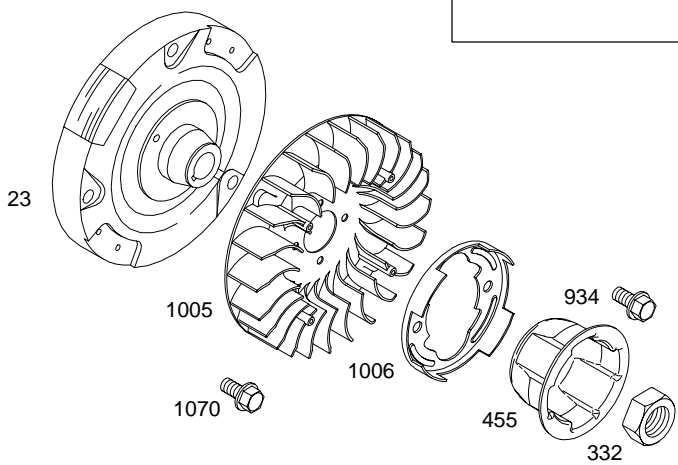

1036 EMISSION LABEL

Illustrations cover a range of engines. Parts shown without corresponding text are not used on this engine.
6677-6 Assemblies include all parts shown in frames. 3C-4/2001