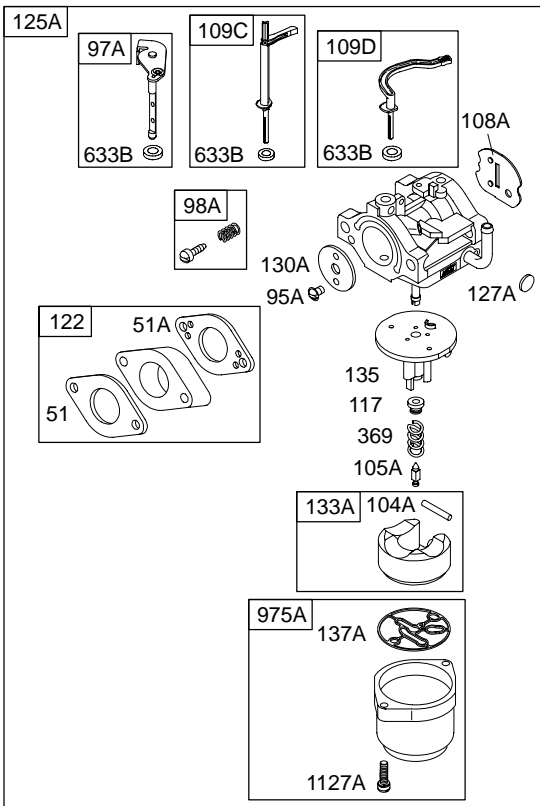

Illustrations cover a range of engines. Parts shown without corresponding text are not used on this engine.