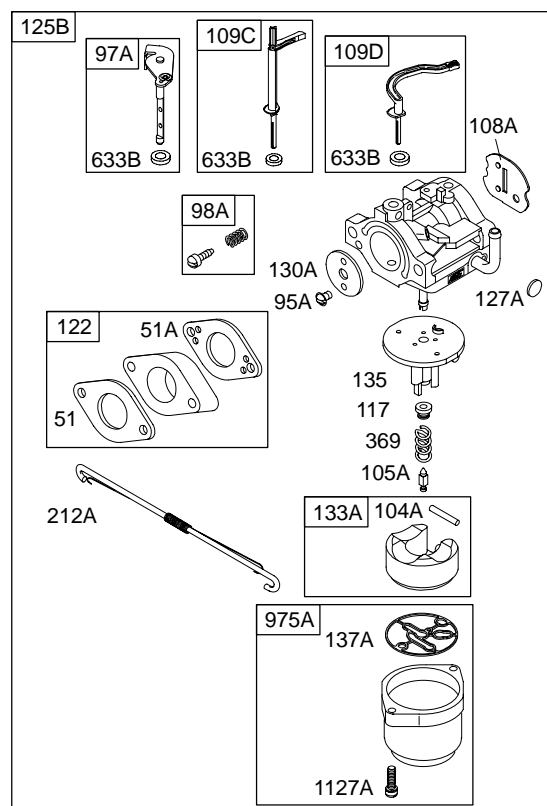

Illustrations cover a range of engines. Parts shown without corresponding text are not used on this engine.