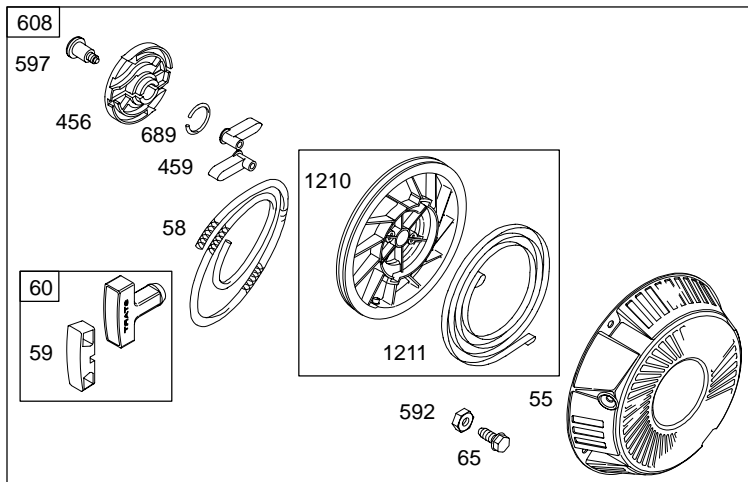

1036 EMISSION LABEL

Illustrations cover a range of engines. Parts shown without corresponding text are not used on this engine.
6677-6 Assemblies include all parts shown in frames. 3C-4/2001