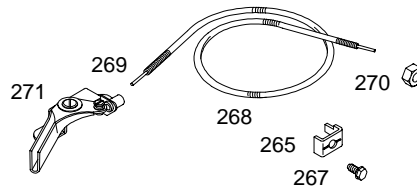

Illustrations cover a range of engines. Parts shown without corresponding text are not used on this engine.
6677-7 Assemblies include all parts shown in frames. 3C-4/2001