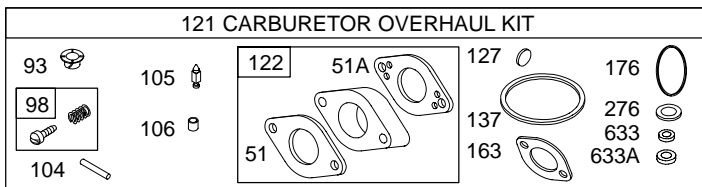

Illustrations cover a range of engines. Parts shown without corresponding text are not used on this engine.