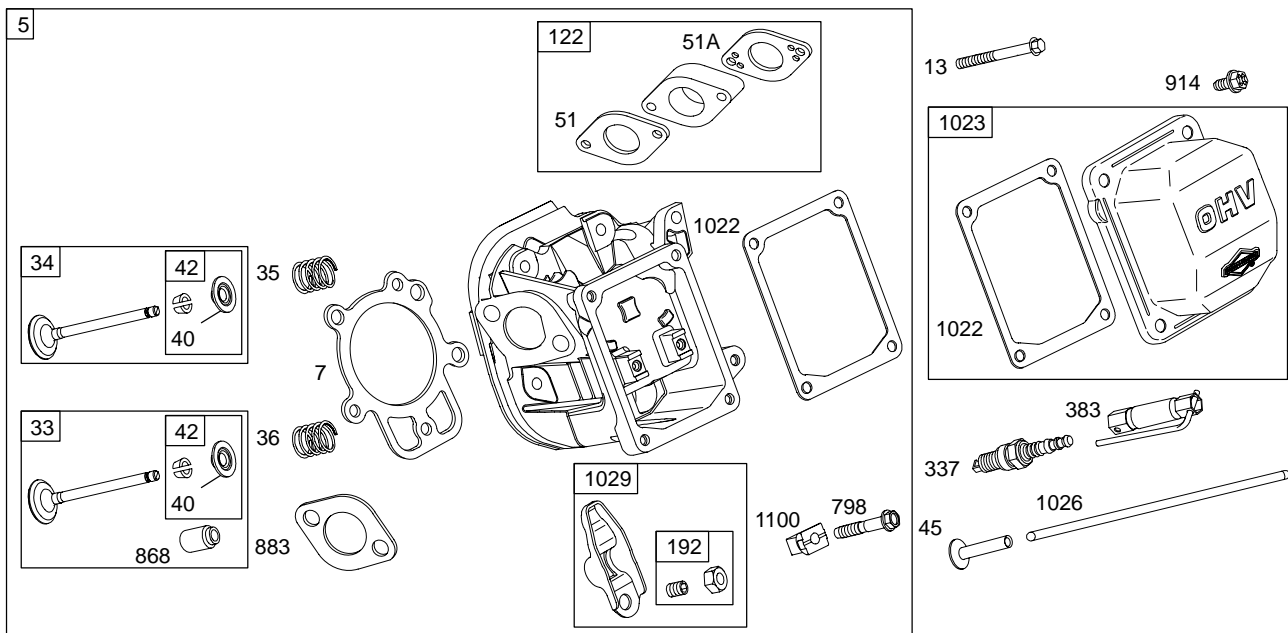

6677-3 *Illustrations cover a range of engines. Parts shown without corresponding text are not used on this engine.* Assemblies include all parts shown in frames. 3C-4/2001