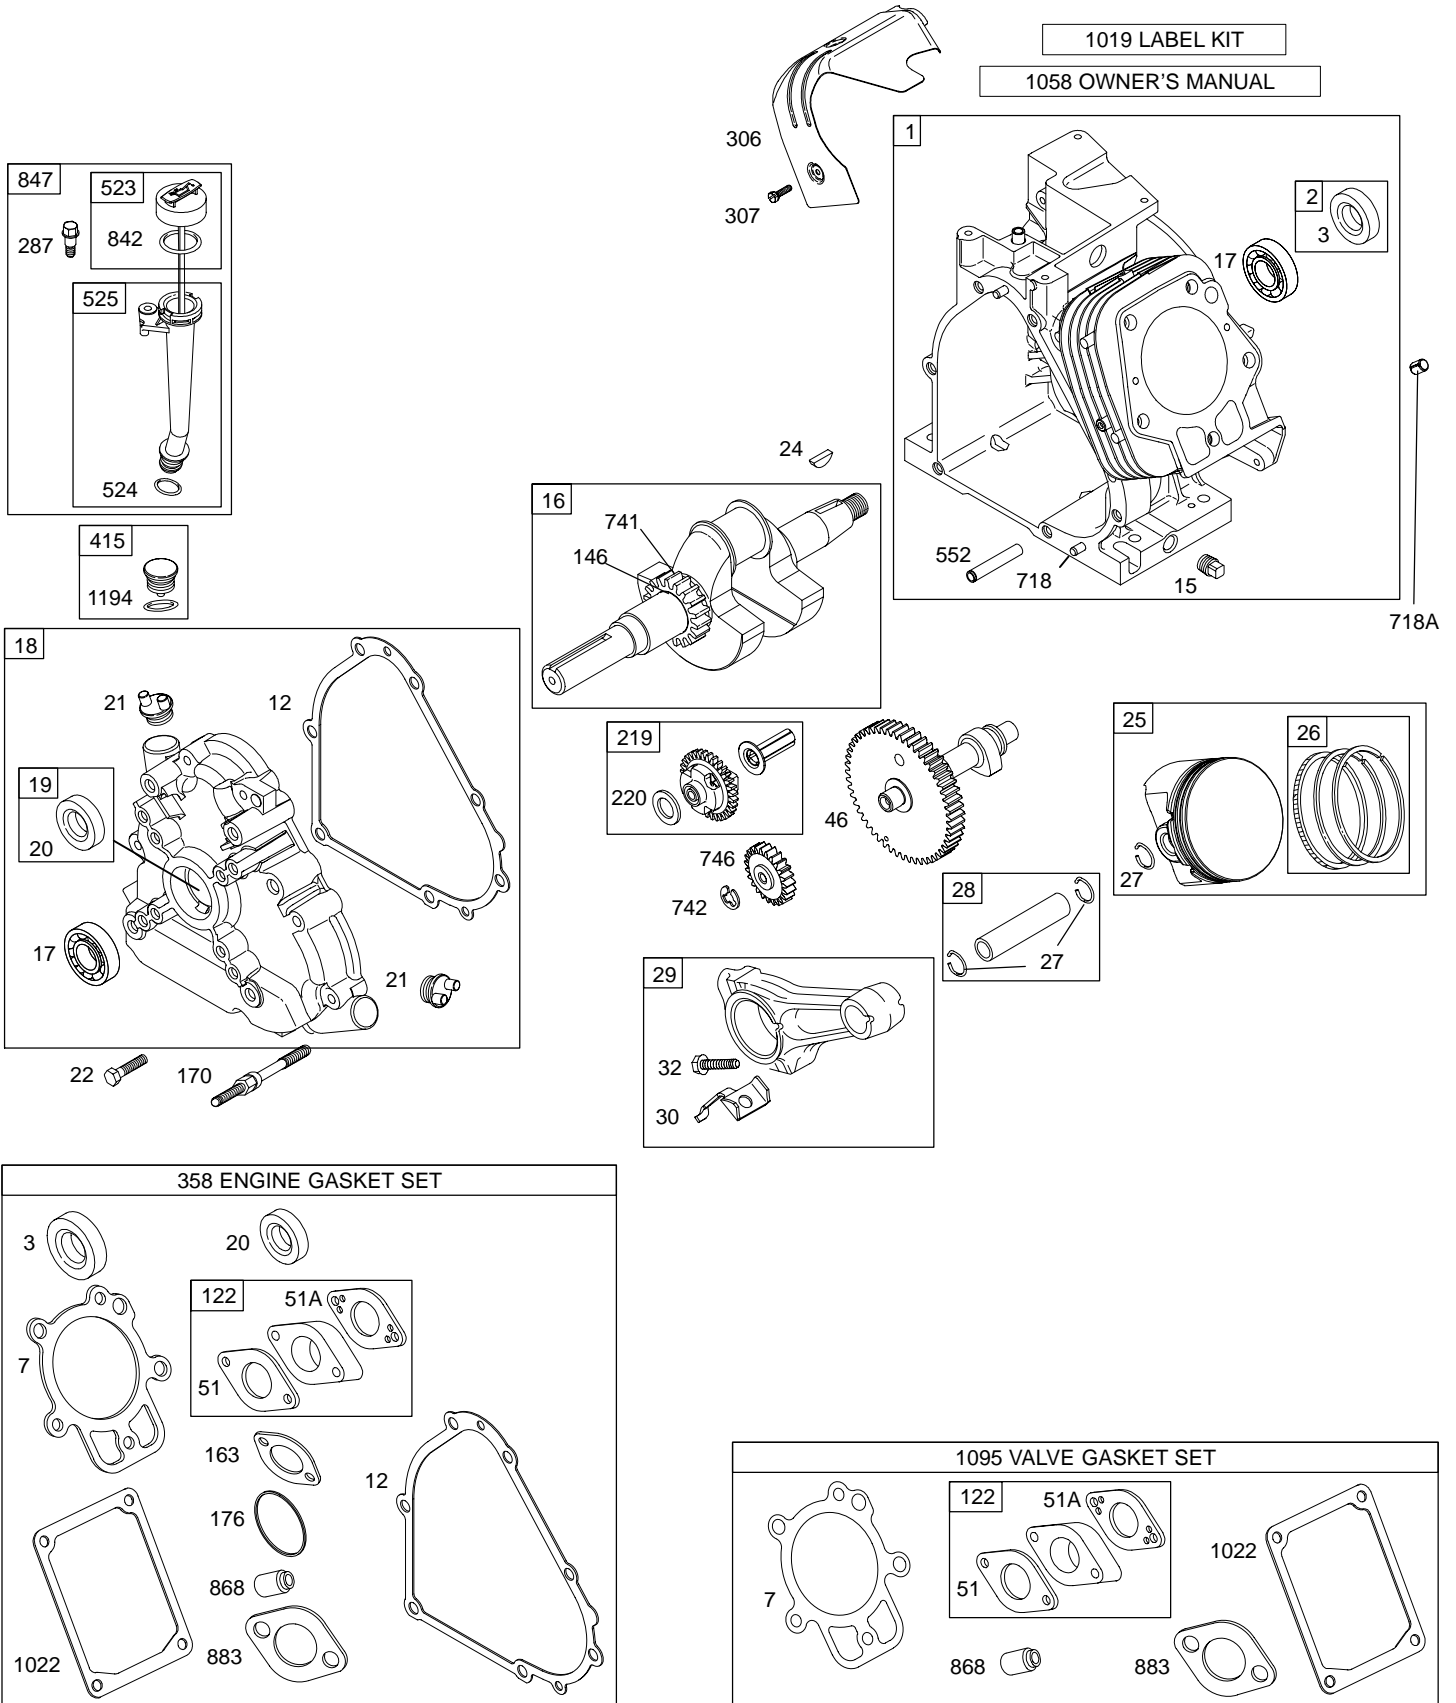

Illustrations cover a range of engines. Parts shown without corresponding text are not used on this engine.
6677-2 Assemblies include all parts shown in frames. **3C-4/2001**