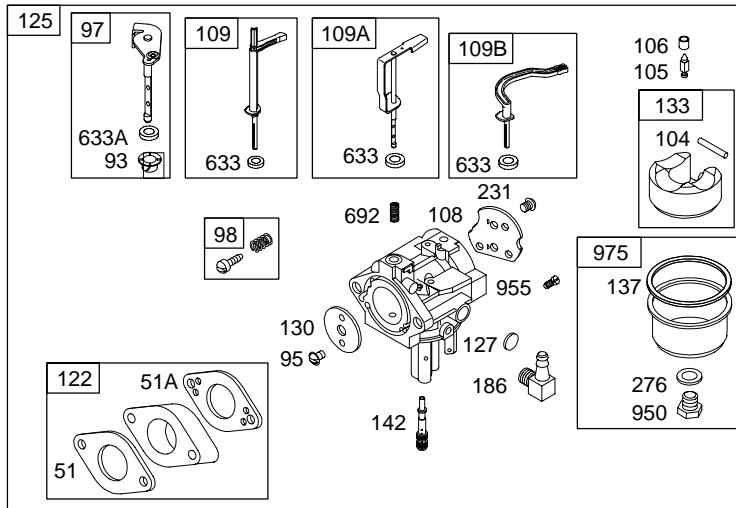

Illustrations cover a range of engines. Parts shown without corresponding text are not used on this engine.