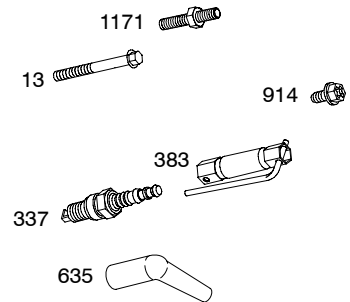

### TABLE OF CONTENTS

Air Cleaner .....	5
Alternator .....	8
Blower Housing/Shrouds .....	6
Camshaft .....	2
Carburetor .....	4
Controls .....	7
Crankcase Cover .....	2
Crankshaft .....	2
Cylinder .....	2
Cylinder Head .....	3
Electric Starter .....	8
Exhaust System .....	5
Flywheel .....	6
Fuel Supply .....	8
Governor Spring .....	7
Ignition .....	8
Kit/Gasket Set - Carburetor .....	4
Kit/Gasket Set - Engine .....	2
Kit/Gasket Set - Valves .....	3
Lubrication .....	2
Piston, Rings, Connecting Rod .....	2
Rewind Starter .....	6
Valves .....	3

# 20C100

- 1036 EMISSIONS LABEL
- 1019 LABEL KIT
- 1058 OWNER'S MANUAL

**Illustrations cover a range of engines. Parts shown without corresponding text are not used on this engine.**  
**6040-2** Assemblies include all parts shown in frames. **06/01/2004**