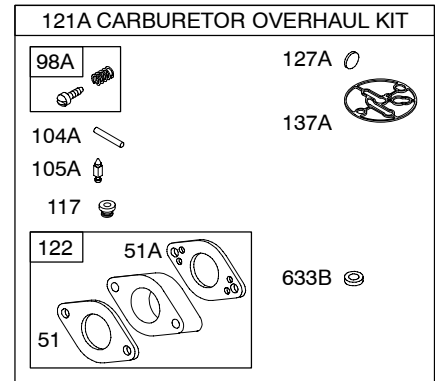

20C100

Illustrations cover a range of engines. Parts shown without corresponding text are not used on this engine.
6040-4 Assemblies include all parts shown in frames. 06/01/2004