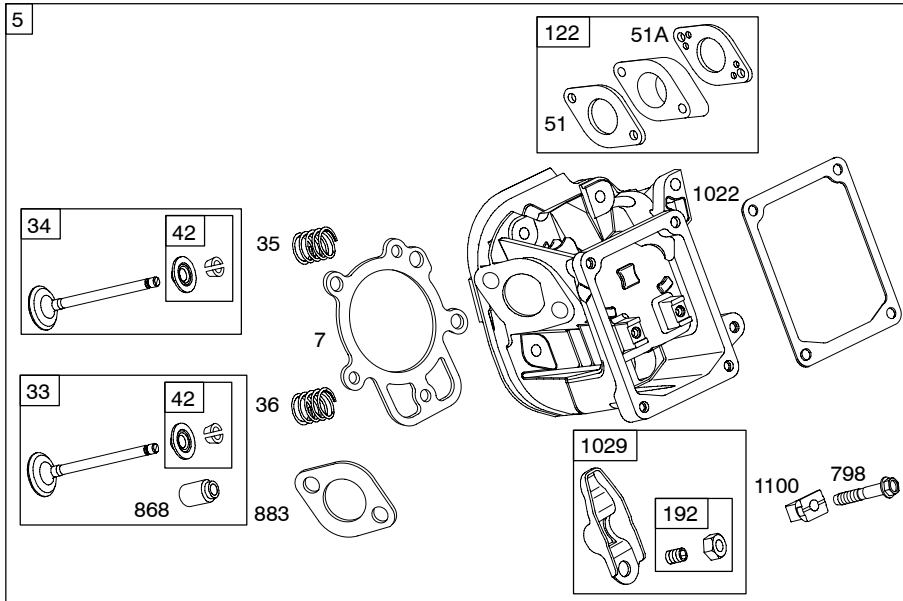

### TABLE OF CONTENTS

Air Cleaner .....	5
Alternator .....	8
Blower Housing/Shrouds .....	6
Camshaft .....	2
Carburetor .....	4
Controls .....	7
Crankcase Cover .....	2
Crankshaft .....	2
Cylinder .....	2
Cylinder Head .....	3
Electric Starter .....	8
Exhaust System .....	5
Flywheel .....	6
Fuel Supply .....	8
Governor Spring .....	7
Ignition .....	8
Kit/Gasket Set - Carburetor .....	4
Kit/Gasket Set - Engine .....	2
Kit/Gasket Set - Valves .....	3
Lubrication .....	2
Piston, Rings, Connecting Rod .....	2
Rewind Starter .....	6
Valves .....	3

# 20C100

- 1036 EMISSIONS LABEL
- 1019 LABEL KIT
- 1058 OWNER'S MANUAL

**Illustrations cover a range of engines. Parts shown without corresponding text are not used on this engine.**  
**6040-2** Assemblies include all parts shown in frames. **06/01/2004**