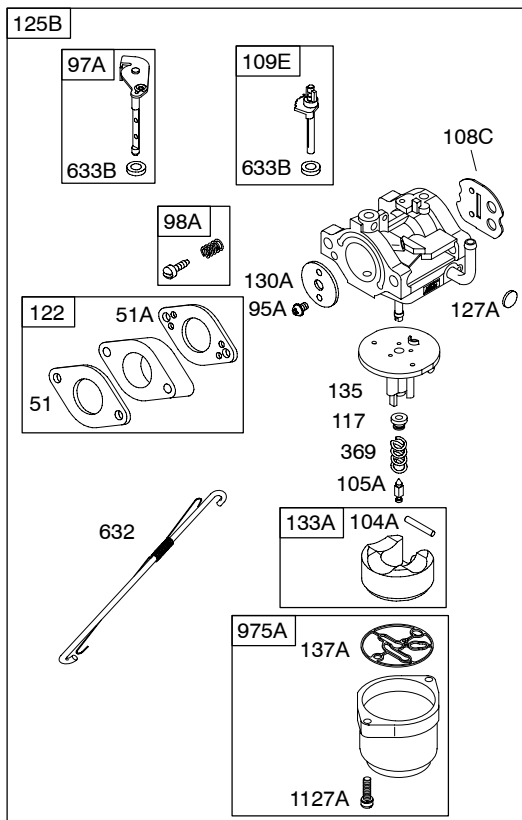

20C100

Illustrations cover a range of engines. Parts shown without corresponding text are not used on this engine.
6040-4 Assemblies include all parts shown in frames. 06/01/2004