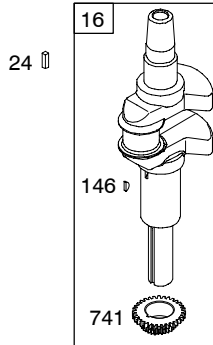

Illustrations cover a range of engines. Parts shown without corresponding text may not be used on your specific engine.
5491-3 Assemblies include all parts shown in frames. 09/21/2004