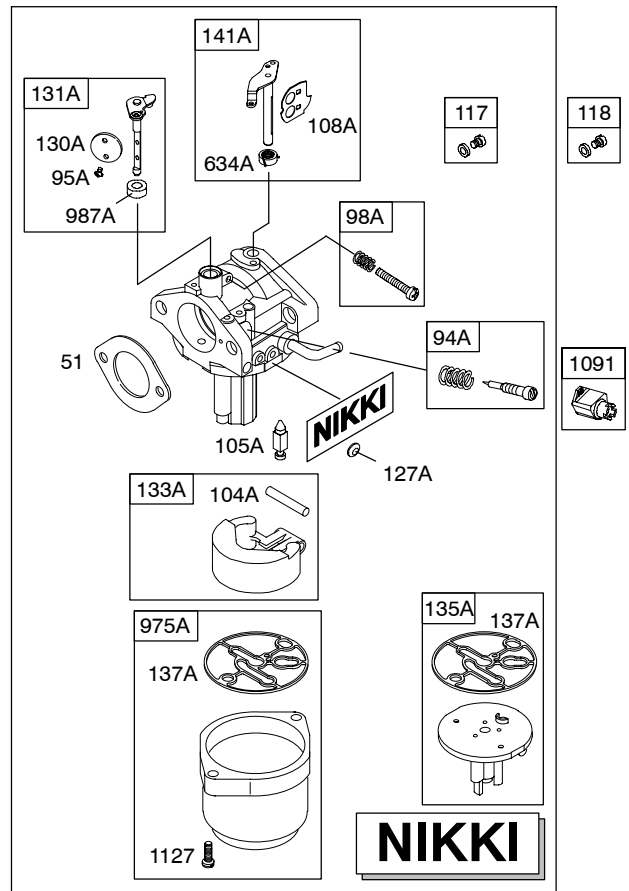

Illustrated Parts List

Model Series

210700

TYPE NUMBER
0117.

TABLE OF CONTENTS

Air Cleaner/Blower Housing	6
Camshaft	3
Carburetor	5
Controls	8
Crankcase Sump	2
Crankshaft	3
Cylinder	2
Cylinder Head	4
Exhaust System	6
Flywheel	7
Fuel System	8
Ignition	8
Kit/Gasket Sets – Carburetor	5
Kit/Gasket Sets – Engine	4
Kit/Gasket Sets – Valve	4
Lubrication	3
Piston	3
Rewind Starter	7

1019 LABEL KIT

1058 OWNER'S MANUAL

1330 REPAIR MANUAL

Illustrations cover a range of engines. Parts shown without corresponding text may not be used on your specific engine.
5491-2 Assemblies include all parts shown in frames. 09/21/2004

Illustrations cover a range of engines. Parts shown without corresponding text may not be used on your specific engine.
 5491-3 Assemblies include all parts shown in frames. 09/21/2004

Illustrations cover a range of engines. Parts shown without corresponding text may not be used on your specific engine.