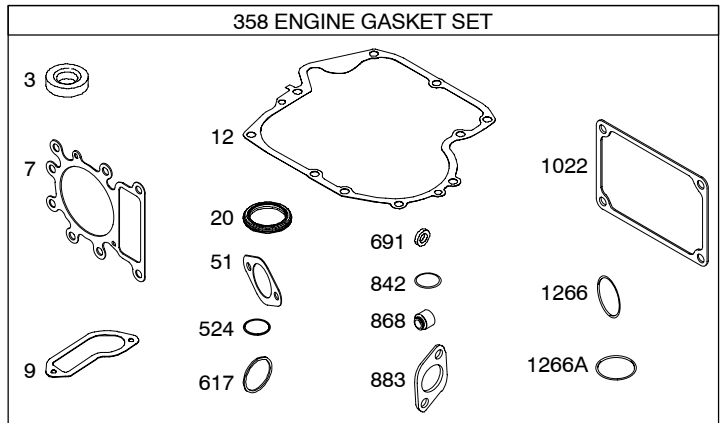

Illustrated Parts List

Model Series

210700

TYPE NUMBER
0117.

TABLE OF CONTENTS

Air Cleaner/Blower Housing	6
Camshaft	3
Carburetor	5
Controls	8
Crankcase Sump	2
Crankshaft	3
Cylinder	2
Cylinder Head	4
Exhaust System	6
Flywheel	7
Fuel System	8
Ignition	8
Kit/Gasket Sets – Carburetor	5
Kit/Gasket Sets – Engine	4
Kit/Gasket Sets – Valve	4
Lubrication	3
Piston	3
Rewind Starter	7

1019 LABEL KIT

1058 OWNER'S MANUAL

1330 REPAIR MANUAL

Illustrations cover a range of engines. Parts shown without corresponding text may not be used on your specific engine.
5491-2 Assemblies include all parts shown in frames. 09/21/2004

Illustrations cover a range of engines. Parts shown without corresponding text may not be used on your specific engine.
 5491-3 Assemblies include all parts shown in frames. 09/21/2004

Illustrations cover a range of engines. Parts shown without corresponding text may not be used on your specific engine.