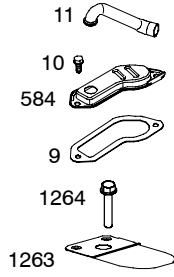

1019 LABEL KIT

1058 OWNER'S MANUAL

1330 REPAIR MANUAL