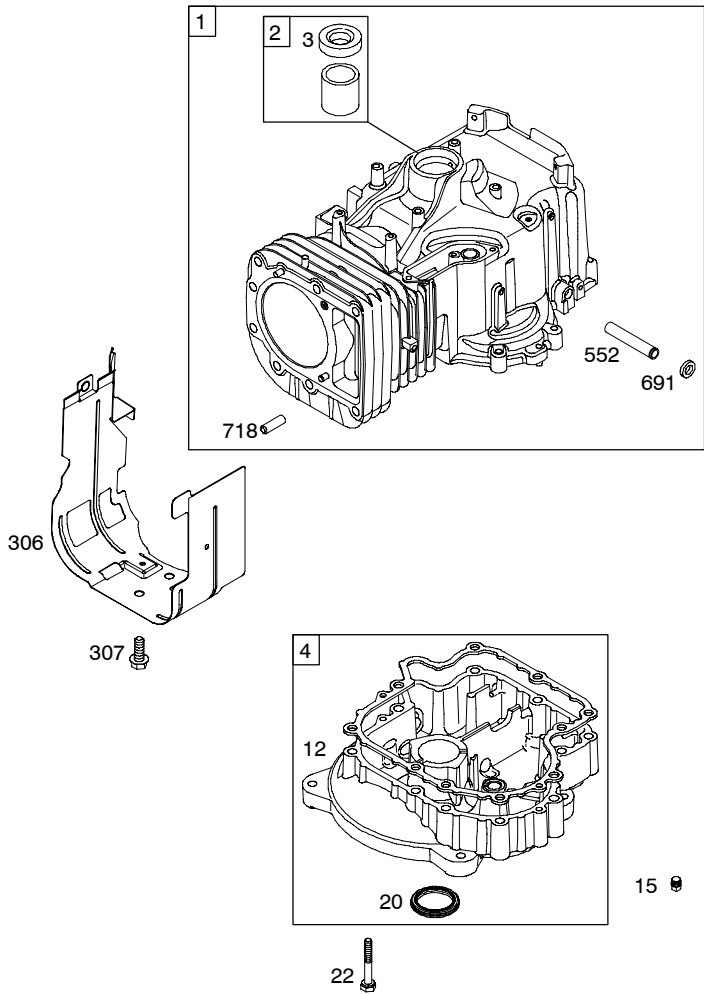

1019 LABEL KIT

1058 OWNER'S MANUAL

1330 REPAIR MANUAL

Illustrations cover a range of engines. Parts shown without corresponding text may not be used on your specific engine.
5496-2 Assemblies include all parts shown in frames. 09/22/2004