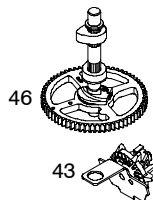

210800

Illustrated Parts List

Model Series

210800

TYPE NUMBER
0110.

TABLE OF CONTENTS

Air Cleaner/Blower Housing	6
Alternator	9
Camshaft	3
Carburetor	5
Controls	8
Crankcase Sump	2
Crankshaft	3
Cylinder	2
Cylinder Head	4
Electric Starter	7
Exhaust System	6
Flywheel	7
Fuel System	8
Ignition	8
Kit/Gasket Sets - Carburetor	5
Kit/Gasket Sets - Engine	4
Kit/Gasket Sets - Valve	4
Lubrication	3
Piston	3
Rewind Starter	7

1019 LABEL KIT

1058 OWNER'S MANUAL

1330 REPAIR MANUAL

Illustrations cover a range of engines. Parts shown without corresponding text may not be used on your specific engine.
 5496-2 Assemblies include all parts shown in frames. 09/22/2004

Illustrations cover a range of engines. Parts shown without corresponding text may not be used on your specific engine.
5496-3 Assemblies include all parts shown in frames. 09/22/2004

Illustrations cover a range of engines. Parts shown without corresponding text may not be used on your specific engine.