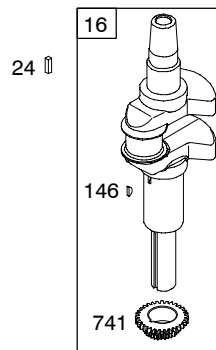

Illustrations cover a range of engines. Parts shown without corresponding text may not be used on your specific engine.
5496-3 Assemblies include all parts shown in frames. 09/22/2004