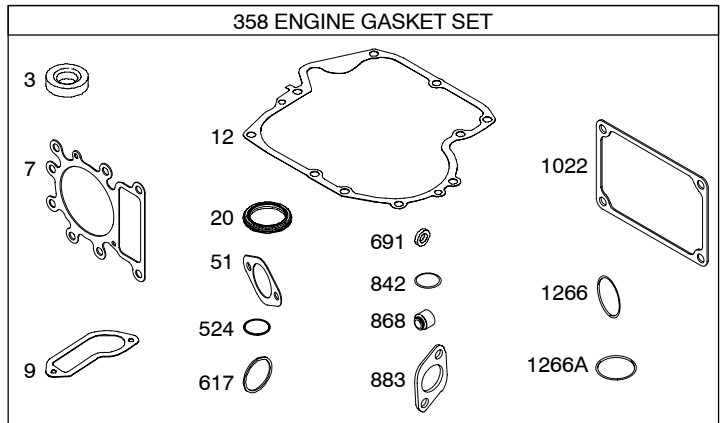

210800

Illustrated Parts List

Model Series

210800

TYPE NUMBER
0110.

TABLE OF CONTENTS

Air Cleaner/Blower Housing	6
Alternator	9
Camshaft	3
Carburetor	5
Controls	8
Crankcase Sump	2
Crankshaft	3
Cylinder	2
Cylinder Head	4
Electric Starter	7
Exhaust System	6
Flywheel	7
Fuel System	8
Ignition	8
Kit/Gasket Sets - Carburetor	5
Kit/Gasket Sets - Engine	4
Kit/Gasket Sets - Valve	4
Lubrication	3
Piston	3
Rewind Starter	7

1019 LABEL KIT

1058 OWNER'S MANUAL

1330 REPAIR MANUAL

Illustrations cover a range of engines. Parts shown without corresponding text may not be used on your specific engine.
 5496-2 Assemblies include all parts shown in frames. 09/22/2004

Illustrations cover a range of engines. Parts shown without corresponding text may not be used on your specific engine.
5496-3 Assemblies include all parts shown in frames. 09/22/2004

Illustrations cover a range of engines. Parts shown without corresponding text may not be used on your specific engine.