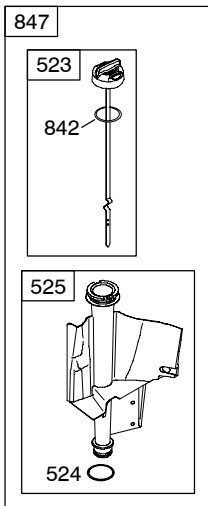

210800

Illustrated Parts List

Model Series

210800

TYPE NUMBER
0110.

TABLE OF CONTENTS

Air Cleaner/Blower Housing	6
Alternator	9
Camshaft	3
Carburetor	5
Controls	8
Crankcase Sump	2
Crankshaft	3
Cylinder	2
Cylinder Head	4
Electric Starter	7
Exhaust System	6
Flywheel	7
Fuel System	8
Ignition	8
Kit/Gasket Sets - Carburetor	5
Kit/Gasket Sets - Engine	4
Kit/Gasket Sets - Valve	4
Lubrication	3
Piston	3
Rewind Starter	7

1019 LABEL KIT

1058 OWNER'S MANUAL

1330 REPAIR MANUAL

Illustrations cover a range of engines. Parts shown without corresponding text may not be used on your specific engine.
 5496-2 Assemblies include all parts shown in frames. 09/22/2004