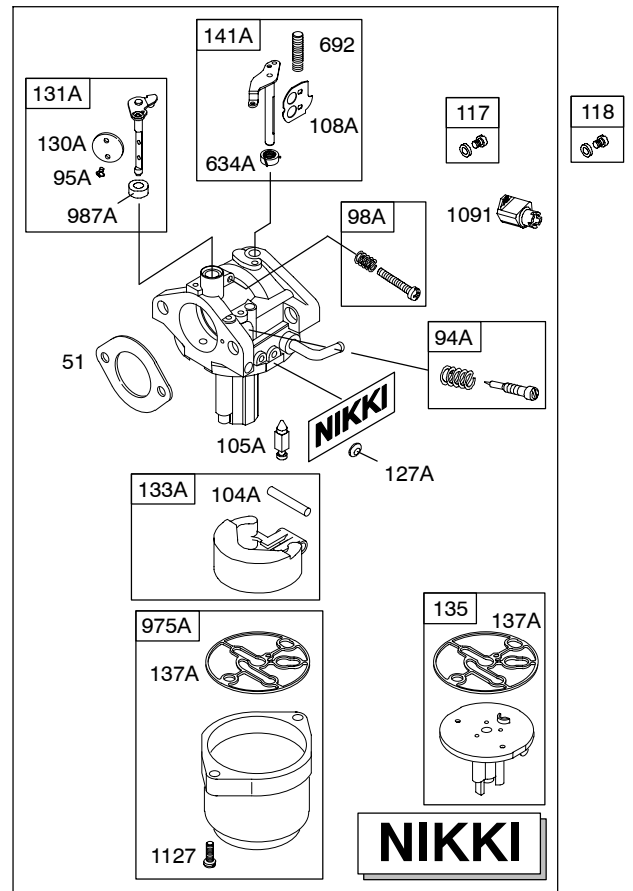

210800

Illustrated Parts List

Model Series

210800

TYPE NUMBER
0110.

TABLE OF CONTENTS

Air Cleaner/Blower Housing	6
Alternator	9
Camshaft	3
Carburetor	5
Controls	8
Crankcase Sump	2
Crankshaft	3
Cylinder	2
Cylinder Head	4
Electric Starter	7
Exhaust System	6
Flywheel	7
Fuel System	8
Ignition	8
Kit/Gasket Sets - Carburetor	5
Kit/Gasket Sets - Engine	4
Kit/Gasket Sets - Valve	4
Lubrication	3
Piston	3
Rewind Starter	7

1019 LABEL KIT

1058 OWNER'S MANUAL

1330 REPAIR MANUAL

Illustrations cover a range of engines. Parts shown without corresponding text may not be used on your specific engine.
 5496-2 Assemblies include all parts shown in frames. 09/22/2004

Illustrations cover a range of engines. Parts shown without corresponding text may not be used on your specific engine.
5496-3 Assemblies include all parts shown in frames. 09/22/2004

Illustrations cover a range of engines. Parts shown without corresponding text may not be used on your specific engine.