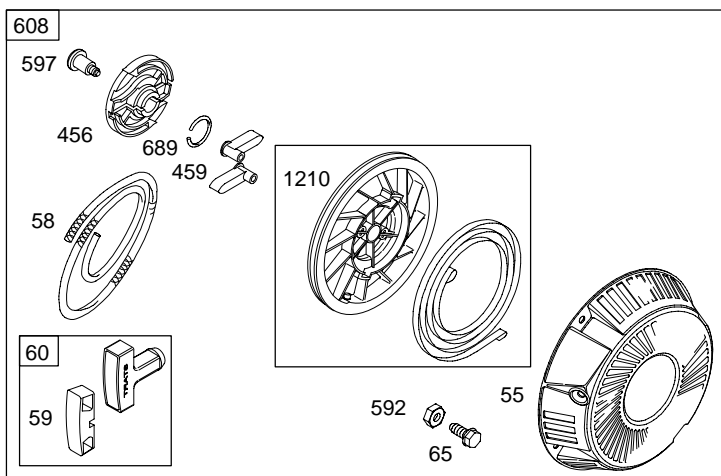

1036 EMISSION LABEL

Illustrations cover a range of engines. Parts shown without corresponding text are not used on this engine.