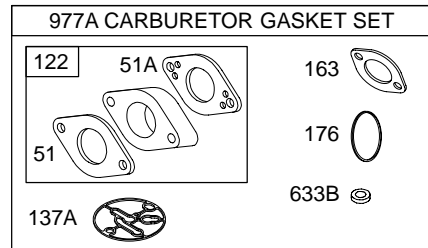

212400

Illustrated Parts List

Model Series

212400

TYPE NUMBERS
0100.

TABLE OF CONTENTS

Air Cleaner	5
Blower Housing/Shrouds	7
Cams	2
Carburetor #1	4
Controls	7
Crankcase Cover/Sump	2
Crankshaft	2
Cylinder	2
Flywheel	6
Fuel Tank	8
Governor Spring	7
Head/Valves	3
Kit/Gasket Sets-Carburetor	4
Kit/Gasket Sets-Engine	2
Kit/Gasket Sets-Valve	3
Muffler	5
Oil	2
Piston Group	2
Rewind	6

Illustrations cover a range of engines. Parts shown without corresponding text are not used on this engine.

Illustrations cover a range of engines. Parts shown without corresponding text are not used on this engine.
 5854-3 Assemblies include all parts shown in frames.