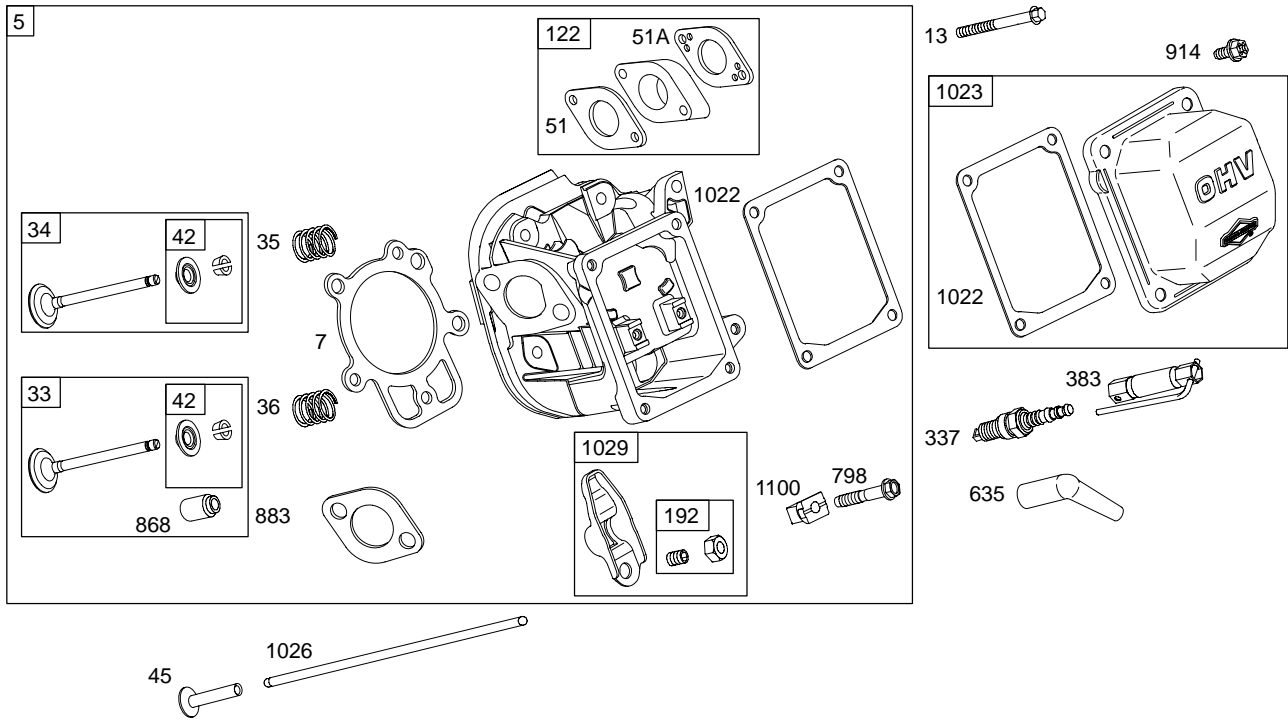

212400

Illustrated Parts List

Model Series

212400

TYPE NUMBERS
0100.

TABLE OF CONTENTS

Air Cleaner	5
Blower Housing/Shrouds	7
Cams	2
Carburetor #1	4
Controls	7
Crankcase Cover/Sump	2
Crankshaft	2
Cylinder	2
Flywheel	6
Fuel Tank	8
Governor Spring	7
Head/Valves	3
Kit/Gasket Sets-Carburetor	4
Kit/Gasket Sets-Engine	2
Kit/Gasket Sets-Valve	3
Muffler	5
Oil	2
Piston Group	2
Rewind	6

Illustrations cover a range of engines. Parts shown without corresponding text are not used on this engine.

Illustrations cover a range of engines. Parts shown without corresponding text are not used on this engine.
 5854-3 Assemblies include all parts shown in frames.