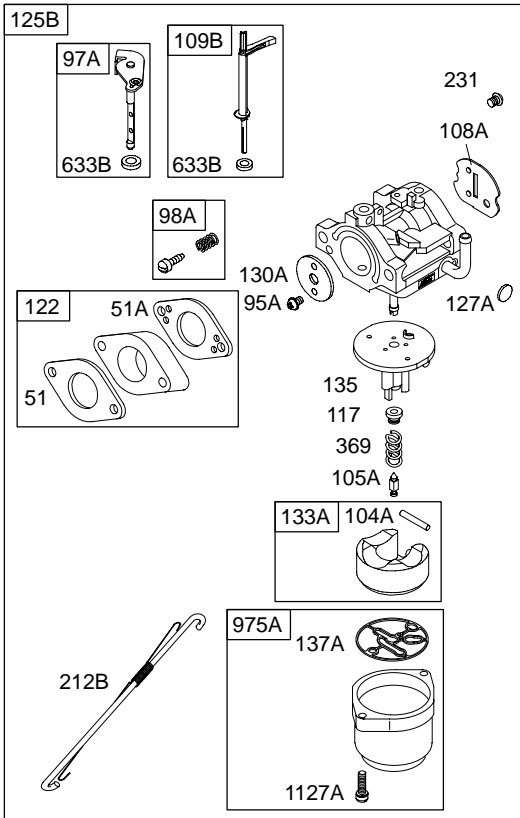

212400

Illustrated Parts List

Model Series

212400

TYPE NUMBERS
0100.

TABLE OF CONTENTS

Air Cleaner	5
Blower Housing/Shrouds	7
Cams	2
Carburetor #1	4
Controls	7
Crankcase Cover/Sump	2
Crankshaft	2
Cylinder	2
Flywheel	6
Fuel Tank	8
Governor Spring	7
Head/Valves	3
Kit/Gasket Sets-Carburetor	4
Kit/Gasket Sets-Engine	2
Kit/Gasket Sets-Valve	3
Muffler	5
Oil	2
Piston Group	2
Rewind	6

Illustrations cover a range of engines. Parts shown without corresponding text are not used on this engine.

Illustrations cover a range of engines. Parts shown without corresponding text are not used on this engine.
 5854-3 Assemblies include all parts shown in frames.