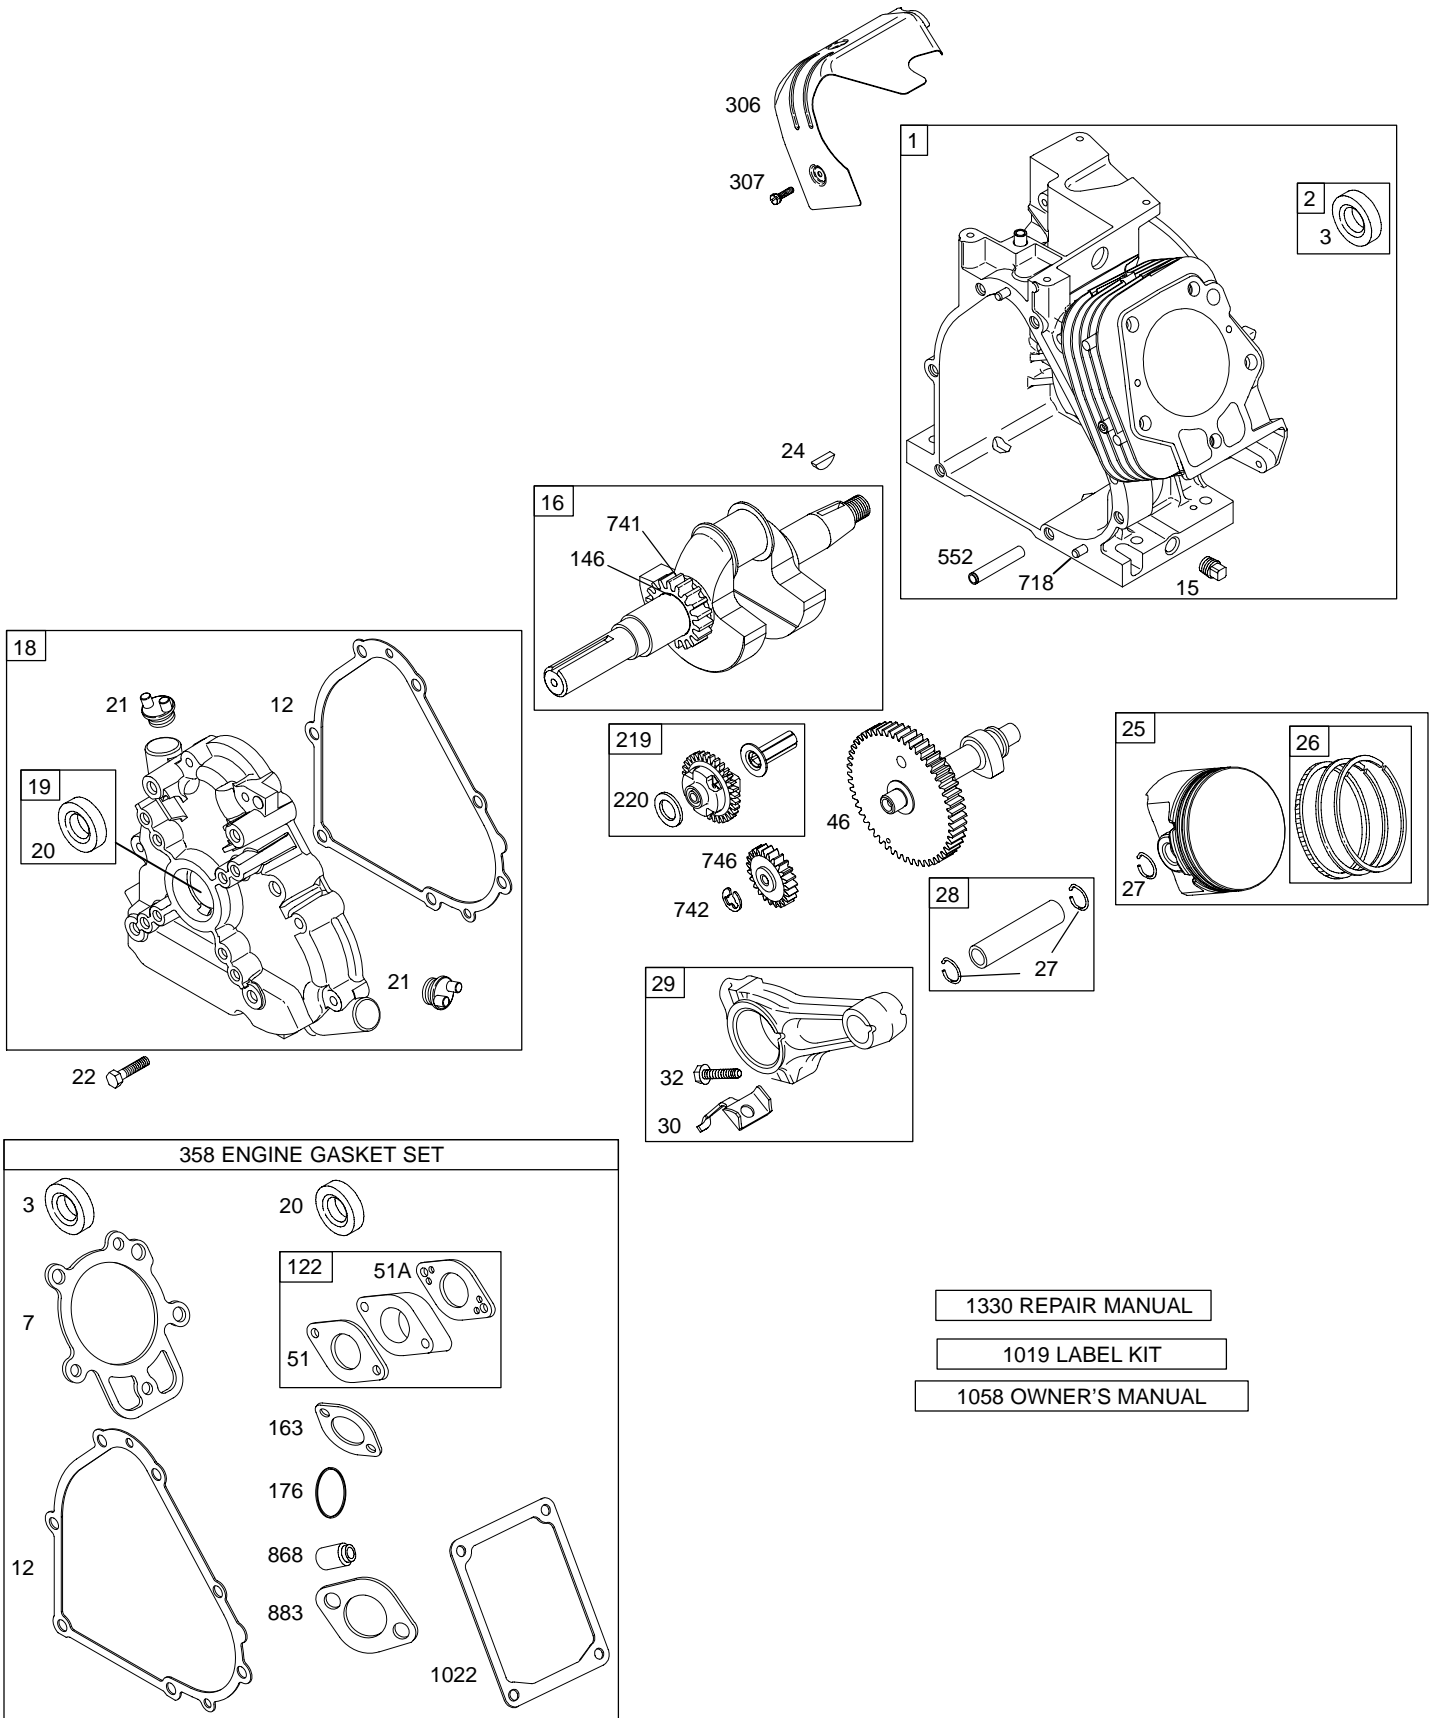

212400

Illustrated Parts List

Model Series

212400

TYPE NUMBERS
0100.

TABLE OF CONTENTS

Air Cleaner	5
Blower Housing/Shrouds	7
Cams	2
Carburetor #1	4
Controls	7
Crankcase Cover/Sump	2
Crankshaft	2
Cylinder	2
Flywheel	6
Fuel Tank	8
Governor Spring	7
Head/Valves	3
Kit/Gasket Sets-Carburetor	4
Kit/Gasket Sets-Engine	2
Kit/Gasket Sets-Valve	3
Muffler	5
Oil	2
Piston Group	2
Rewind	6

Illustrations cover a range of engines. Parts shown without corresponding text are not used on this engine.

Illustrations cover a range of engines. Parts shown without corresponding text are not used on this engine.
 5854-3 Assemblies include all parts shown in frames.