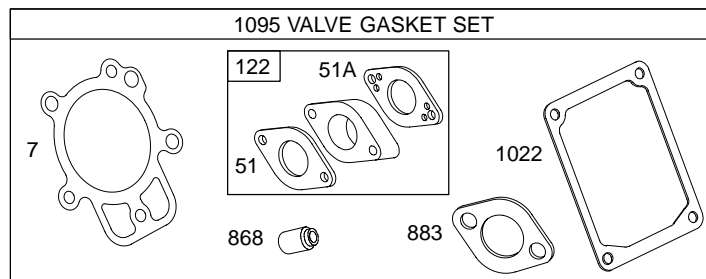

212400

Illustrated Parts List

Model Series

212400

TYPE NUMBERS
0100.

TABLE OF CONTENTS

Air Cleaner	5
Blower Housing/Shrouds	7
Cams	2
Carburetor #1	4
Controls	7
Crankcase Cover/Sump	2
Crankshaft	2
Cylinder	2
Flywheel	6
Fuel Tank	8
Governor Spring	7
Head/Valves	3
Kit/Gasket Sets-Carburetor	4
Kit/Gasket Sets-Engine	2
Kit/Gasket Sets-Valve	3
Muffler	5
Oil	2
Piston Group	2
Rewind	6

Illustrations cover a range of engines. Parts shown without corresponding text are not used on this engine.

Illustrations cover a range of engines. Parts shown without corresponding text are not used on this engine.
 5854-3 Assemblies include all parts shown in frames.