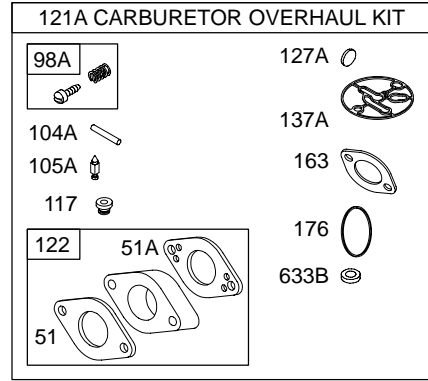

212400

Illustrated Parts List

Model Series

212400

TYPE NUMBERS
0100.

TABLE OF CONTENTS

Air Cleaner	5
Blower Housing/Shrouds	7
Cams	2
Carburetor #1	4
Controls	7
Crankcase Cover/Sump	2
Crankshaft	2
Cylinder	2
Flywheel	6
Fuel Tank	8
Governor Spring	7
Head/Valves	3
Kit/Gasket Sets-Carburetor	4
Kit/Gasket Sets-Engine	2
Kit/Gasket Sets-Valve	3
Muffler	5
Oil	2
Piston Group	2
Rewind	6

Illustrations cover a range of engines. Parts shown without corresponding text are not used on this engine.

Illustrations cover a range of engines. Parts shown without corresponding text are not used on this engine.
 5854-3 Assemblies include all parts shown in frames.