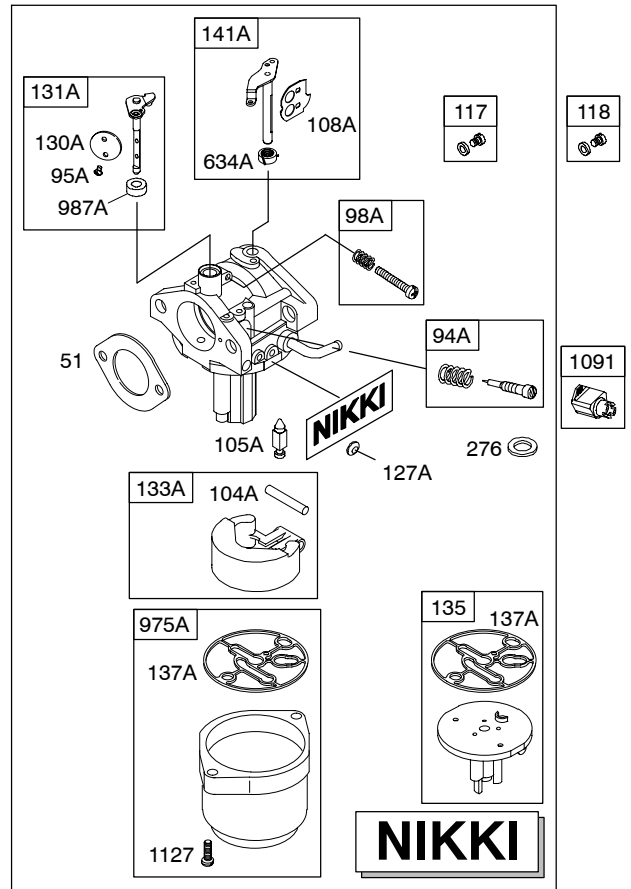

212700

Illustrated Parts List

Model Series

212700

TYPE NUMBERS
0015 through 0124.

TABLE OF CONTENTS

Air Cleaner/Blower Housing	6
Alternator	9
Camshaft	3
Carburetor	5
Controls	8
Crankcase Sump	2
Crankshaft	3
Cylinder	2
Cylinder Head	4
Electric Starter	7
Exhaust System	6
Flywheel	7
Fuel System	7
Ignition	8
Kit/Gasket Sets - Carburetor	5
Kit/Gasket Sets - Engine	4
Kit/Gasket Sets - Valve	4
Lubrication	3
Piston	3
Rewind Starter	7

1019 LABEL KIT

1058 OWNER'S MANUAL

1330 REPAIR MANUAL

Illustrations cover a range of engines. Parts shown without corresponding text may not be used on your specific engine.
5492-2 Assemblies include all parts shown in frames. 09/22/2004

Illustrations cover a range of engines. Parts shown without corresponding text may not be used on your specific engine.
 5492-3 Assemblies include all parts shown in frames.

Illustrations cover a range of engines. Parts shown without corresponding text may not be used on your specific engine.
 5492-4 Assemblies include all parts shown in frames. 09/22/2004

Illustrations cover a range of engines. Parts shown without corresponding text may not be used on your specific engine.

Illustrations cover a range of engines. Parts shown without corresponding text may not be used on your specific engine.
5492-6 Assemblies include all parts shown in frames.