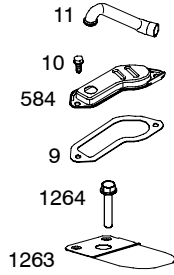

212700

Illustrated Parts List

Model Series

212700

TYPE NUMBERS
0015 through 0124.

TABLE OF CONTENTS

Air Cleaner/Blower Housing	6
Alternator	9
Camshaft	3
Carburetor	5
Controls	8
Crankcase Sump	2
Crankshaft	3
Cylinder	2
Cylinder Head	4
Electric Starter	7
Exhaust System	6
Flywheel	7
Fuel System	7
Ignition	8
Kit/Gasket Sets - Carburetor	5
Kit/Gasket Sets - Engine	4
Kit/Gasket Sets - Valve	4
Lubrication	3
Piston	3
Rewind Starter	7

1019 LABEL KIT

1058 OWNER'S MANUAL

1330 REPAIR MANUAL

Illustrations cover a range of engines. Parts shown without corresponding text may not be used on your specific engine.
5492-2 Assemblies include all parts shown in frames. 09/22/2004