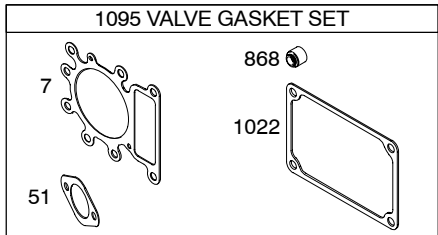

Illustrated Parts List

Model Series

212800

TYPE NUMBER
0110.

TABLE OF CONTENTS

Air Cleaner/Blower Housing	6
Camshaft	3
Carburetor	5
Controls	8
Crankcase Cover/Sump	2
Crankshaft	3
Cylinder	2
Cylinder Head	4
Exhaust System	6
Flywheel	7
Fuel System	8
Ignition	8
Kit/Gasket Sets – Carburetor	5
Kit/Gasket Sets – Engine	4
Kit/Gasket Sets – Valve	4
Lubrication	3
Piston	3
Rewind Starter	7

1019 LABEL KIT

1058 OWNER'S MANUAL

1330 REPAIR MANUAL

Illustrations cover a range of engines. Parts shown without corresponding text may not be used on your specific engine.
5878-2 Assemblies include all parts shown in frames. **09/22/2004**

Illustrations cover a range of engines. Parts shown without corresponding text may not be used on your specific engine.
 5878-3 Assemblies include all parts shown in frames. 09/22/2004

Illustrations cover a range of engines. Parts shown without corresponding text may not be used on your specific engine.