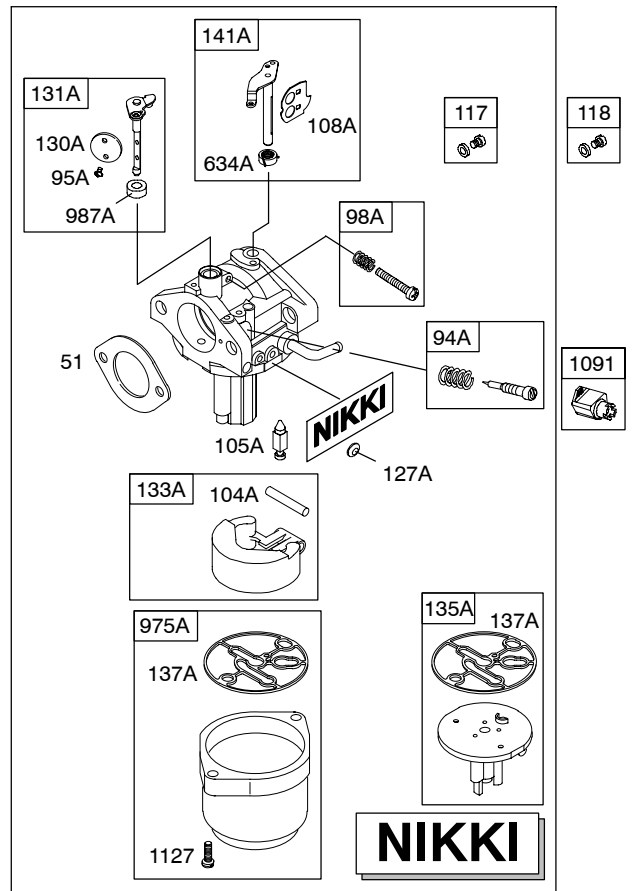

Illustrated Parts List

Model Series

212800

TYPE NUMBER
0110.

TABLE OF CONTENTS

Air Cleaner/Blower Housing	6
Camshaft	3
Carburetor	5
Controls	8
Crankcase Cover/Sump	2
Crankshaft	3
Cylinder	2
Cylinder Head	4
Exhaust System	6
Flywheel	7
Fuel System	8
Ignition	8
Kit/Gasket Sets – Carburetor	5
Kit/Gasket Sets – Engine	4
Kit/Gasket Sets – Valve	4
Lubrication	3
Piston	3
Rewind Starter	7

1019 LABEL KIT

1058 OWNER'S MANUAL

1330 REPAIR MANUAL

Illustrations cover a range of engines. Parts shown without corresponding text may not be used on your specific engine.
5878-2 Assemblies include all parts shown in frames. **09/22/2004**

Illustrations cover a range of engines. Parts shown without corresponding text may not be used on your specific engine.
 5878-3 Assemblies include all parts shown in frames. 09/22/2004

Illustrations cover a range of engines. Parts shown without corresponding text may not be used on your specific engine.