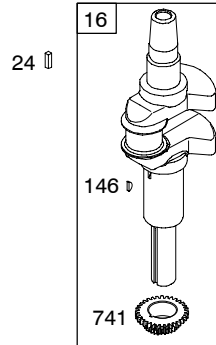

Illustrations cover a range of engines. Parts shown without corresponding text may not be used on your specific engine.
5878-3 Assemblies include all parts shown in frames. 09/22/2004