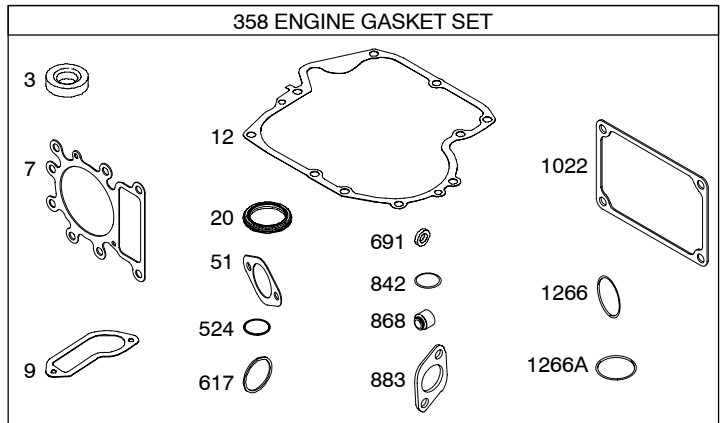

Illustrated Parts List

Model Series

212800

TYPE NUMBER
0110.

TABLE OF CONTENTS

Air Cleaner/Blower Housing	6
Camshaft	3
Carburetor	5
Controls	8
Crankcase Cover/Sump	2
Crankshaft	3
Cylinder	2
Cylinder Head	4
Exhaust System	6
Flywheel	7
Fuel System	8
Ignition	8
Kit/Gasket Sets – Carburetor	5
Kit/Gasket Sets – Engine	4
Kit/Gasket Sets – Valve	4
Lubrication	3
Piston	3
Rewind Starter	7

1019 LABEL KIT

1058 OWNER'S MANUAL

1330 REPAIR MANUAL

Illustrations cover a range of engines. Parts shown without corresponding text may not be used on your specific engine.
5878-2 Assemblies include all parts shown in frames. **09/22/2004**

Illustrations cover a range of engines. Parts shown without corresponding text may not be used on your specific engine.
 5878-3 Assemblies include all parts shown in frames. 09/22/2004

Illustrations cover a range of engines. Parts shown without corresponding text may not be used on your specific engine.