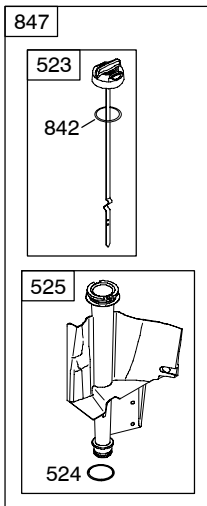

5494-3 *Illustrations cover a range of engines. Parts shown without corresponding text may not be used on your specific engine.* Assemblies include all parts shown in frames. 5/18/2004