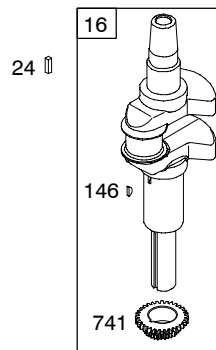

5494-3 *Illustrations cover a range of engines. Parts shown without corresponding text may not be used on your specific engine.* Assemblies include all parts shown in frames. 5/18/2004