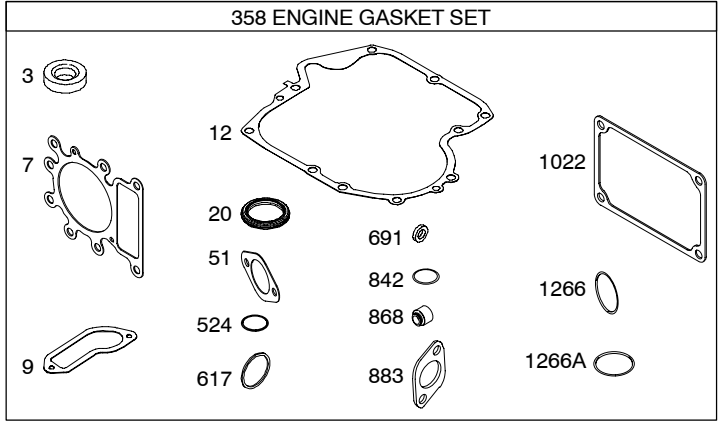

Illustrated Parts List

Model Series

214700

TYPE NUMBERS
0113, 0114.

TABLE OF CONTENTS

Air Cleaner/Blower Housing	6
Alternator	9
Camshaft	3
Carburetor	5
Controls	8
Crankcase Cover/Sump	2
Crankshaft	3
Cylinder	2
Cylinder Head	4
Electric Starter	7
Exhaust System	6
Flywheel	7
Fuel System	8
Ignition	8
Kit/Gasket Sets - Carburetor	5
Kit/Gasket Sets - Engine	4
Kit/Gasket Sets - Valve	4
Lubrication	3
Piston	3
Rewind Starter	7

1019 LABEL KIT

1058 OWNER'S MANUAL

1330 REPAIR MANUAL

Illustrations cover a range of engines. Parts shown without corresponding text may not be used on your specific engine.
5494-2 Assemblies include all parts shown in frames. 5/18/2004

5494-3 *Illustrations cover a range of engines. Parts shown without corresponding text may not be used on your specific engine.* Assemblies include all parts shown in frames. 5/18/2004

Illustrations cover a range of engines. Parts shown without corresponding text may not be used on your specific engine.
5494-4 Assemblies include all parts shown in frames. **5/18/2004**

Illustrations cover a range of engines. Parts shown without corresponding text may not be used on your specific engine.

Illustrations cover a range of engines. Parts shown without corresponding text may not be used on your specific engine.
5494-6 Assemblies include all parts shown in frames.