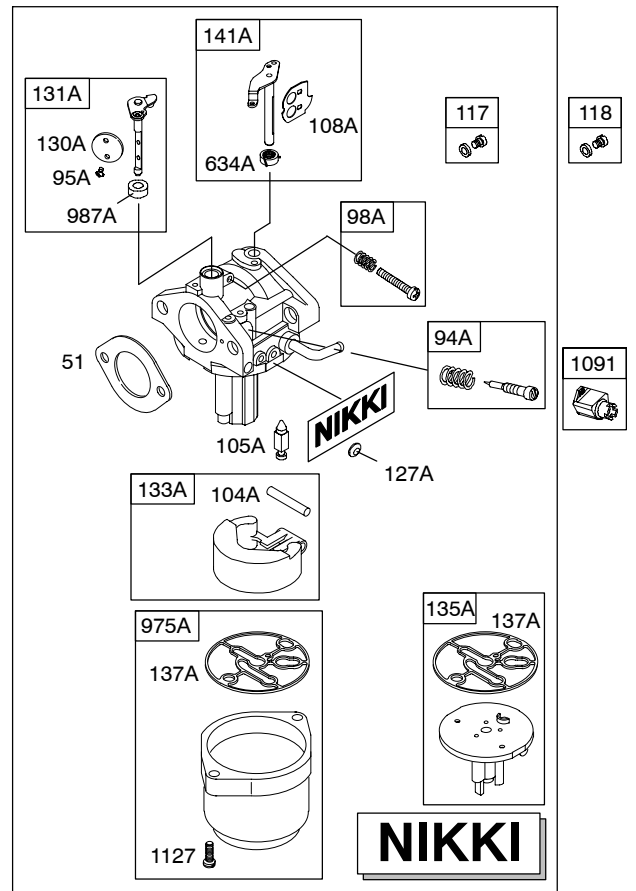

214900

Illustrated Parts List

Model Series

214900

TYPE NUMBER
0272.

TABLE OF CONTENTS

Alternator	9
Camshaft	3
Carburetor	5
Controls	8
Crankcase Sump	2
Crankshaft	3
Cylinder	2
Cylinder Head	4
Electric Starter	7
Flywheel	7
Fuel System	8
Ignition	8
Kit/Gasket Sets - Carburetor	5
Kit/Gasket Sets - Engine	4
Kit/Gasket Sets - Valve	4
Lubrication	3
Piston	3

0 24847 09269 1

1058 OWNER'S MANUAL

1330 REPAIR MANUAL

Illustrations cover a range of engines. Parts shown without corresponding text may not be used on your specific engine.
5736-2 Assemblies include all parts shown in frames. 09/27/2004

24 ⑈

Illustrations cover a range of engines. Parts shown without corresponding text may not be used on your specific engine.
 5736-3 Assemblies include all parts shown in frames. 09/27/2004

Illustrations cover a range of engines. Parts shown without corresponding text may not be used on your specific engine.