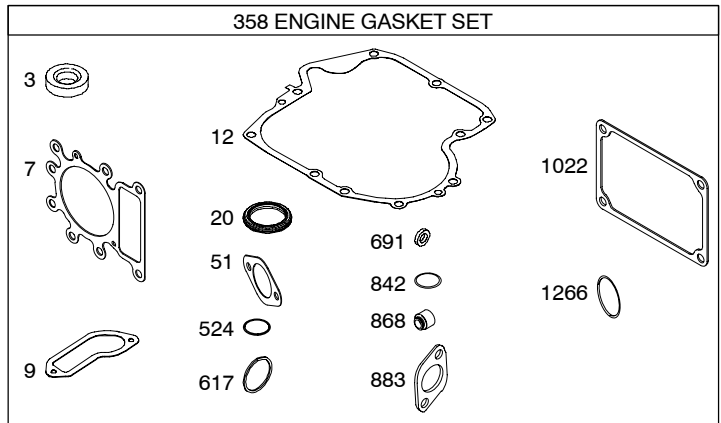

214900

Illustrated Parts List

Model Series

214900

TYPE NUMBER
0272.

TABLE OF CONTENTS

Alternator	9
Camshaft	3
Carburetor	5
Controls	8
Crankcase Sump	2
Crankshaft	3
Cylinder	2
Cylinder Head	4
Electric Starter	7
Flywheel	7
Fuel System	8
Ignition	8
Kit/Gasket Sets - Carburetor	5
Kit/Gasket Sets - Engine	4
Kit/Gasket Sets - Valve	4
Lubrication	3
Piston	3

0 24847 09269 1

1058 OWNER'S MANUAL

1330 REPAIR MANUAL

Illustrations cover a range of engines. Parts shown without corresponding text may not be used on your specific engine.
5736-2 Assemblies include all parts shown in frames. 09/27/2004

24 ⑈

Illustrations cover a range of engines. Parts shown without corresponding text may not be used on your specific engine.
 5736-3 Assemblies include all parts shown in frames. 09/27/2004

Illustrations cover a range of engines. Parts shown without corresponding text may not be used on your specific engine.

Illustrations cover a range of engines. Parts shown without corresponding text may not be used on your specific engine.

305A 

305 

Illustrations cover a range of engines. Parts shown without corresponding text may not be used on your specific engine.