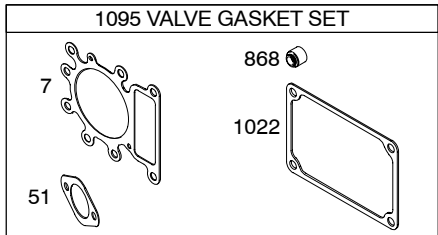

214900

Illustrated Parts List

Model Series

214900

TYPE NUMBER
0272.

TABLE OF CONTENTS

Alternator	9
Camshaft	3
Carburetor	5
Controls	8
Crankcase Sump	2
Crankshaft	3
Cylinder	2
Cylinder Head	4
Electric Starter	7
Flywheel	7
Fuel System	8
Ignition	8
Kit/Gasket Sets - Carburetor	5
Kit/Gasket Sets - Engine	4
Kit/Gasket Sets - Valve	4
Lubrication	3
Piston	3

0 24847 09269 1

1058 OWNER'S MANUAL

1330 REPAIR MANUAL

Illustrations cover a range of engines. Parts shown without corresponding text may not be used on your specific engine.
5736-2 Assemblies include all parts shown in frames. 09/27/2004

24 ⑈

Illustrations cover a range of engines. Parts shown without corresponding text may not be used on your specific engine.
 5736-3 Assemblies include all parts shown in frames. 09/27/2004

Illustrations cover a range of engines. Parts shown without corresponding text may not be used on your specific engine.