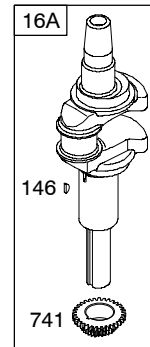

214900

Illustrated Parts List

Model Series

214900

TYPE NUMBER
0272.

TABLE OF CONTENTS

Alternator	9
Camshaft	3
Carburetor	5
Controls	8
Crankcase Sump	2
Crankshaft	3
Cylinder	2
Cylinder Head	4
Electric Starter	7
Flywheel	7
Fuel System	8
Ignition	8
Kit/Gasket Sets - Carburetor	5
Kit/Gasket Sets - Engine	4
Kit/Gasket Sets - Valve	4
Lubrication	3
Piston	3

0 24847 09269 1

1058 OWNER'S MANUAL

1330 REPAIR MANUAL

Illustrations cover a range of engines. Parts shown without corresponding text may not be used on your specific engine.
5736-2 Assemblies include all parts shown in frames. 09/27/2004

24 ⑈

Illustrations cover a range of engines. Parts shown without corresponding text may not be used on your specific engine.
 5736-3 Assemblies include all parts shown in frames. 09/27/2004

Illustrations cover a range of engines. Parts shown without corresponding text may not be used on your specific engine.