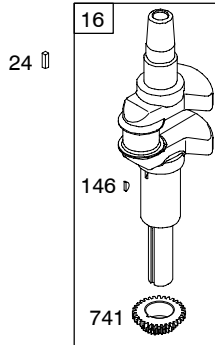

5706-3 *Illustrations cover a range of engines. Parts shown without corresponding text may not be used on your specific engine.* Assemblies include all parts shown in frames. 09/28/2004