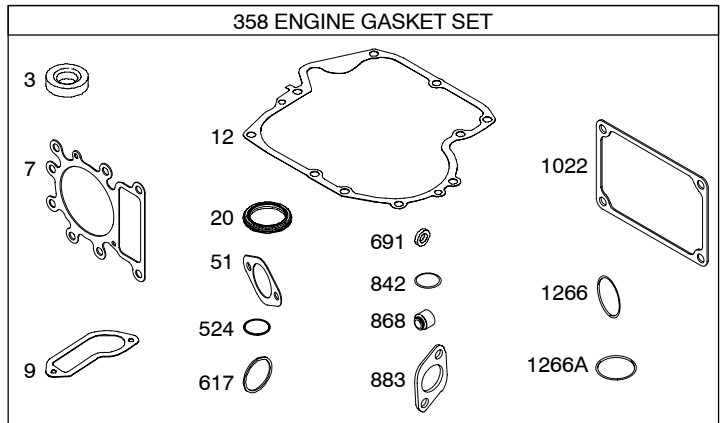

Illustrated Parts List

Model Series

216700

TYPE NUMBER
0110.

TABLE OF CONTENTS

Air Cleaner/Blower Housing	6
Camshaft	3
Carburetor	5
Controls	8
Crankcase Sump	2
Crankshaft	3
Cylinder	2
Cylinder Head	4
Flywheel	7
Fuel System	8
Ignition	8
Kit/Gasket Sets - Carburetor	5
Kit/Gasket Sets - Engine	4
Kit/Gasket Sets - Valve	4
Lubrication	3
Piston	3
Rewind Starter	7

1058 OWNER'S MANUAL

1330 REPAIR MANUAL

Illustrations cover a range of engines. Parts shown without corresponding text may not be used on your specific engine.

5706-3 *Illustrations cover a range of engines. Parts shown without corresponding text may not be used on your specific engine.* Assemblies include all parts shown in frames. 09/28/2004