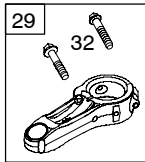

Illustrated Parts List

Model Series

216700

TYPE NUMBER
0110.

TABLE OF CONTENTS

Air Cleaner/Blower Housing	6
Camshaft	3
Carburetor	5
Controls	8
Crankcase Sump	2
Crankshaft	3
Cylinder	2
Cylinder Head	4
Flywheel	7
Fuel System	8
Ignition	8
Kit/Gasket Sets - Carburetor	5
Kit/Gasket Sets - Engine	4
Kit/Gasket Sets - Valve	4
Lubrication	3
Piston	3
Rewind Starter	7

1058 OWNER'S MANUAL

1330 REPAIR MANUAL

Illustrations cover a range of engines. Parts shown without corresponding text may not be used on your specific engine.

5706-3 *Illustrations cover a range of engines. Parts shown without corresponding text may not be used on your specific engine.* Assemblies include all parts shown in frames. 09/28/2004