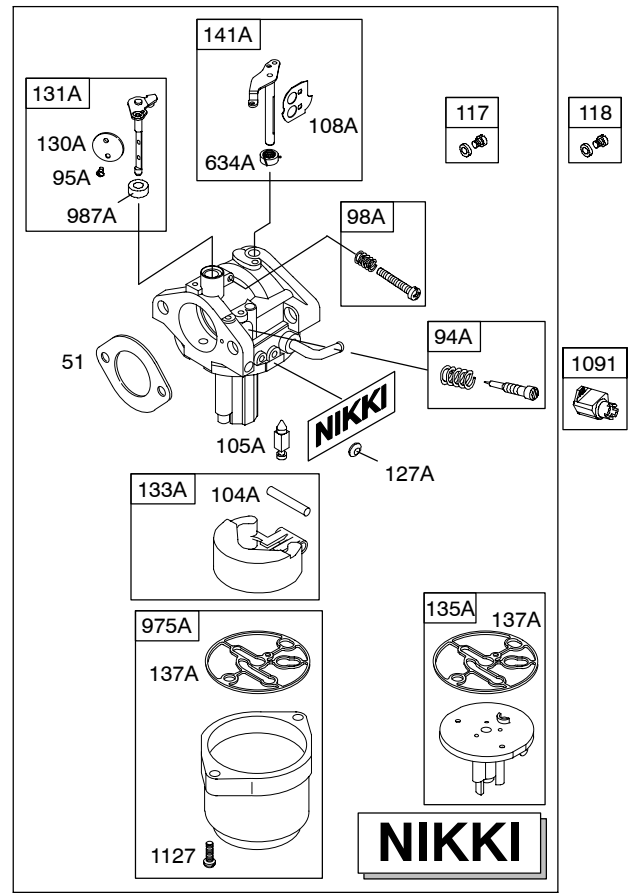

Illustrations cover a range of engines. Parts shown without corresponding text may not be used on your specific engine.