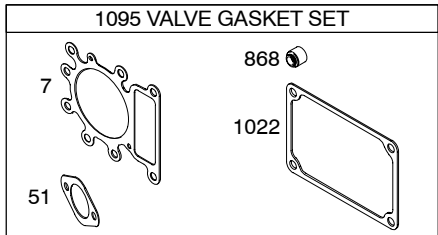

Illustrated Parts List

Model Series

216700

TYPE NUMBER
0110.

TABLE OF CONTENTS

Air Cleaner/Blower Housing	6
Camshaft	3
Carburetor	5
Controls	8
Crankcase Sump	2
Crankshaft	3
Cylinder	2
Cylinder Head	4
Flywheel	7
Fuel System	8
Ignition	8
Kit/Gasket Sets - Carburetor	5
Kit/Gasket Sets - Engine	4
Kit/Gasket Sets - Valve	4
Lubrication	3
Piston	3
Rewind Starter	7

1058 OWNER'S MANUAL

1330 REPAIR MANUAL

Illustrations cover a range of engines. Parts shown without corresponding text may not be used on your specific engine.

5706-3 *Illustrations cover a range of engines. Parts shown without corresponding text may not be used on your specific engine.* Assemblies include all parts shown in frames. 09/28/2004