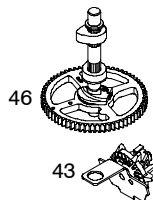

Illustrated Parts List

Model Series

216700

TYPE NUMBER
0110.

TABLE OF CONTENTS

Air Cleaner/Blower Housing	6
Camshaft	3
Carburetor	5
Controls	8
Crankcase Sump	2
Crankshaft	3
Cylinder	2
Cylinder Head	4
Flywheel	7
Fuel System	8
Ignition	8
Kit/Gasket Sets - Carburetor	5
Kit/Gasket Sets - Engine	4
Kit/Gasket Sets - Valve	4
Lubrication	3
Piston	3
Rewind Starter	7

1058 OWNER'S MANUAL

1330 REPAIR MANUAL

Illustrations cover a range of engines. Parts shown without corresponding text may not be used on your specific engine.

5706-3 *Illustrations cover a range of engines. Parts shown without corresponding text may not be used on your specific engine.* Assemblies include all parts shown in frames. 09/28/2004