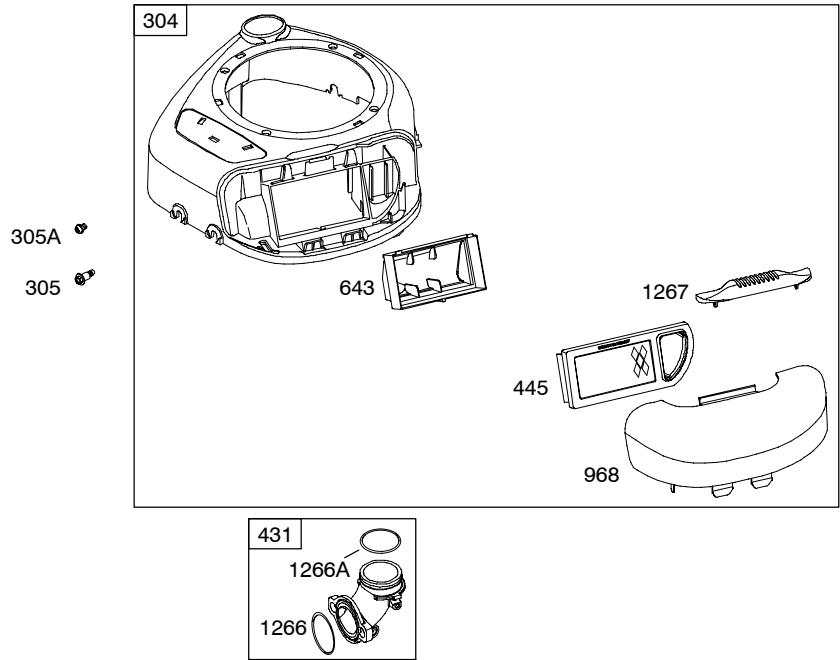

Illustrations cover a range of engines. Parts shown without corresponding text may not be used on your specific engine.