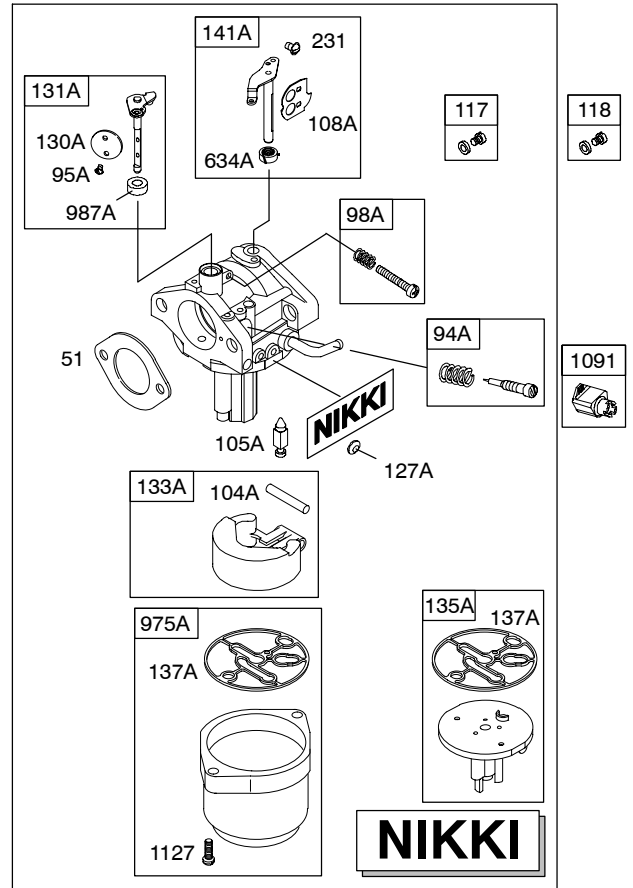

Illustrations cover a range of engines. Parts shown without corresponding text may not be used on your specific engine.