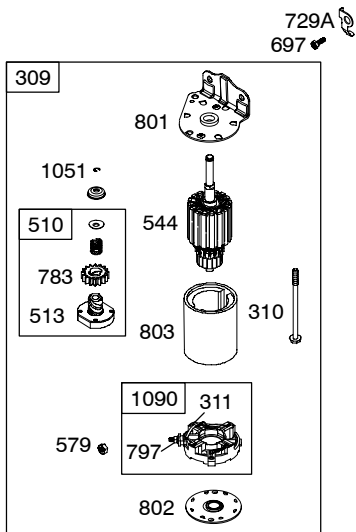

Illustrations cover a range of engines. Parts shown without corresponding text may not be used on your specific engine.