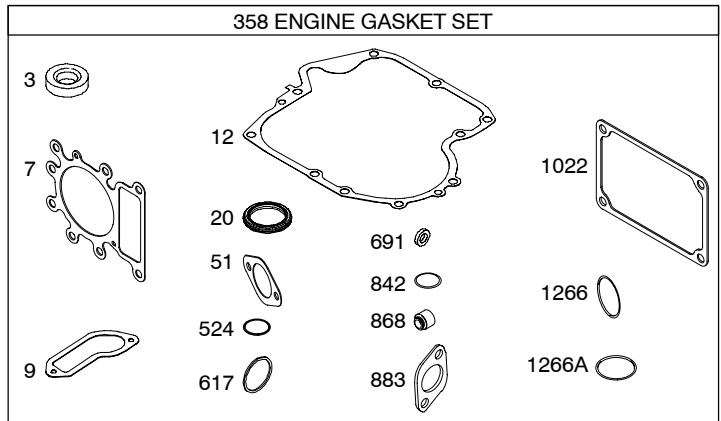

Illustrations cover a range of engines. Parts shown without corresponding text may not be used on your specific engine.