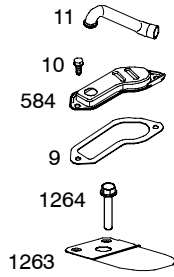

1019 LABEL KIT

1058 OWNER'S MANUAL

1330 REPAIR MANUAL