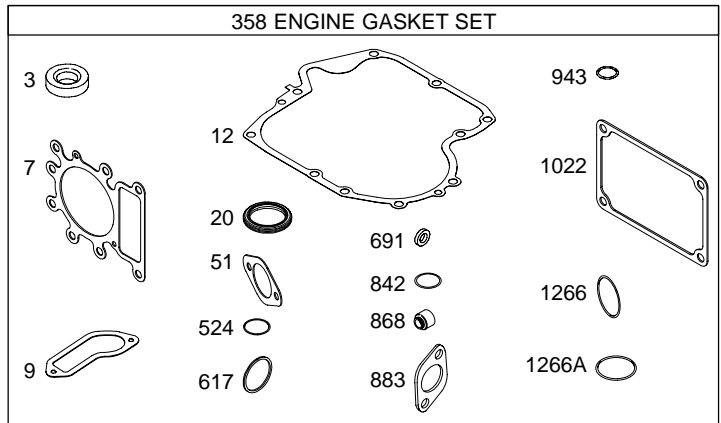

Illustrated Parts List

Model Series

217800

TYPE NUMBER
0111Through 0393.

TABLE OF CONTENTS

Air Cleaner	6
Alternator	9
Blower Housing	6
Camshaft	3
Carburetor	5
Controls	8
Engine Sump	2
Crankshaft	3
Cylinder	2
Cylinder Head	4
Electric Starter	7
Exhaust System	6
Flywheel	7
Fuel System	8
Gasket Set – Engine	4
Gasket Set – Valve	4
Ignition	8
Intake Manifold	4
Kit – Carburetor Overhaul	5
Lubrication	3
Piston, Rings, Connecting Rod	3
Valves	4

1019 LABEL KIT

1058 OWNER'S MANUAL

1330 REPAIR MANUAL

Illustrations cover a range of engines. Parts shown without corresponding text may not be used on your specific engine.
5498-2 Assemblies include all parts shown in frames. 12/16/2004

5498-3 *Illustrations cover a range of engines. Parts shown without corresponding text may not be used on your specific engine.* Assemblies include all parts shown in frames. 12/16/2004

Illustrations cover a range of engines. Parts shown without corresponding text may not be used on your specific engine.
 5498-4 Assemblies include all parts shown in frames. 12/16/2004