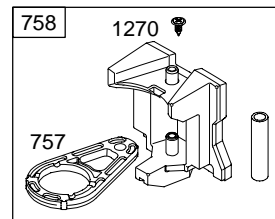

Illustrated Parts List

Model Series

217800

TYPE NUMBER
0111Through 0393.

TABLE OF CONTENTS

Air Cleaner	6
Alternator	9
Blower Housing	6
Camshaft	3
Carburetor	5
Controls	8
Engine Sump	2
Crankshaft	3
Cylinder	2
Cylinder Head	4
Electric Starter	7
Exhaust System	6
Flywheel	7
Fuel System	8
Gasket Set – Engine	4
Gasket Set – Valve	4
Ignition	8
Intake Manifold	4
Kit – Carburetor Overhaul	5
Lubrication	3
Piston, Rings, Connecting Rod	3
Valves	4

1019 LABEL KIT

1058 OWNER'S MANUAL

1330 REPAIR MANUAL

Illustrations cover a range of engines. Parts shown without corresponding text may not be used on your specific engine.
5498-2 Assemblies include all parts shown in frames. 12/16/2004