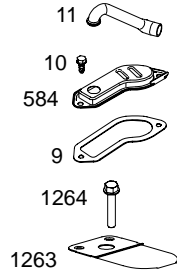

1019 LABEL KIT

1058 OWNER'S MANUAL

1330 REPAIR MANUAL