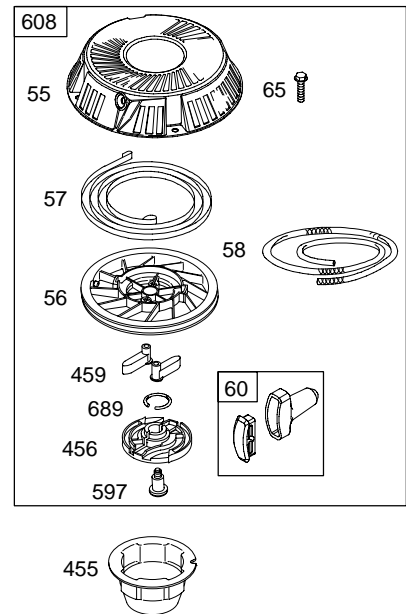

729A
697

Illustrations cover a range of engines. Parts shown without corresponding text may not be used on your specific engine.
5498-7 Assemblies include all parts shown in frames. 12/16/2004