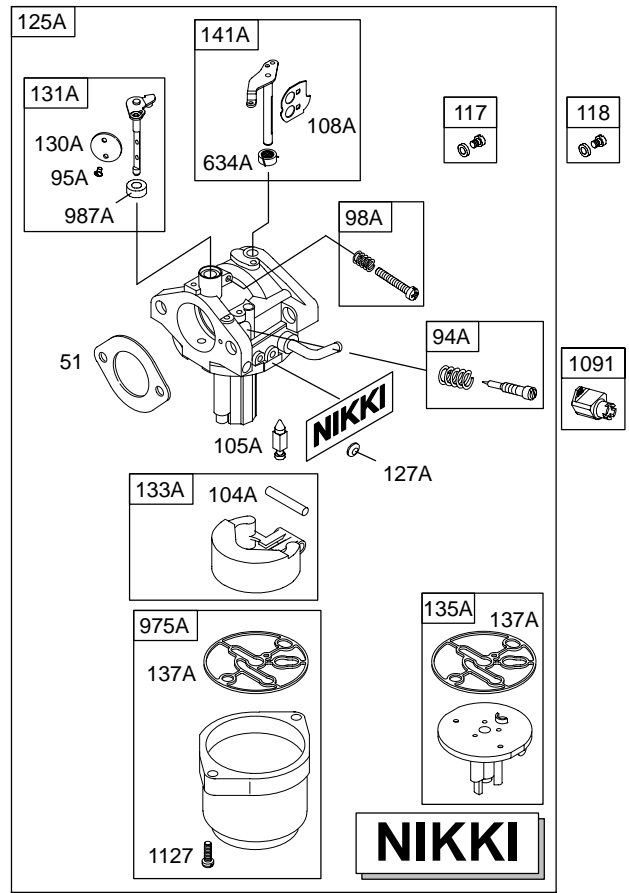

Illustrated Parts List

Model Series

217800

TYPE NUMBER
0111Through 0393.

TABLE OF CONTENTS

Air Cleaner	6
Alternator	9
Blower Housing	6
Camshaft	3
Carburetor	5
Controls	8
Engine Sump	2
Crankshaft	3
Cylinder	2
Cylinder Head	4
Electric Starter	7
Exhaust System	6
Flywheel	7
Fuel System	8
Gasket Set – Engine	4
Gasket Set – Valve	4
Ignition	8
Intake Manifold	4
Kit – Carburetor Overhaul	5
Lubrication	3
Piston, Rings, Connecting Rod	3
Valves	4

1019 LABEL KIT

1058 OWNER'S MANUAL

1330 REPAIR MANUAL

Illustrations cover a range of engines. Parts shown without corresponding text may not be used on your specific engine.
5498-2 Assemblies include all parts shown in frames. 12/16/2004

5498-3 *Illustrations cover a range of engines. Parts shown without corresponding text may not be used on your specific engine.* Assemblies include all parts shown in frames. 12/16/2004

Illustrations cover a range of engines. Parts shown without corresponding text may not be used on your specific engine.
 5498-4 Assemblies include all parts shown in frames. 12/16/2004

DC ONLY	DUAL CIRCUIT
474A 877A 	474B 877 
578 	878 

NOTE: All stators use a No. 1119 mounting screw. 

NOTE: The proper flywheel part number and/or the alternator magnet size will determine the alternator type or output. See repair instruction manual for additional information.