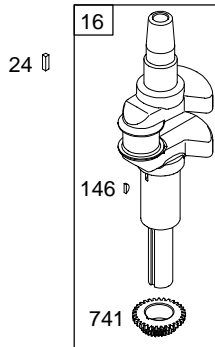

Illustrated Parts List

Model Series

217800

TYPE NUMBER
0111Through 0393.

TABLE OF CONTENTS

Air Cleaner	6
Alternator	9
Blower Housing	6
Camshaft	3
Carburetor	5
Controls	8
Engine Sump	2
Crankshaft	3
Cylinder	2
Cylinder Head	4
Electric Starter	7
Exhaust System	6
Flywheel	7
Fuel System	8
Gasket Set – Engine	4
Gasket Set – Valve	4
Ignition	8
Intake Manifold	4
Kit – Carburetor Overhaul	5
Lubrication	3
Piston, Rings, Connecting Rod	3
Valves	4

1019 LABEL KIT

1058 OWNER'S MANUAL

1330 REPAIR MANUAL

Illustrations cover a range of engines. Parts shown without corresponding text may not be used on your specific engine.
5498-2 Assemblies include all parts shown in frames. 12/16/2004

DC ONLY	DUAL CIRCUIT
474A 877A 	474B 877 
578 	878 

NOTE: All stators use a No. 1119 mounting screw. 

NOTE: The proper flywheel part number and/or the alternator magnet size will determine the alternator type or output. See repair instruction manual for additional information.