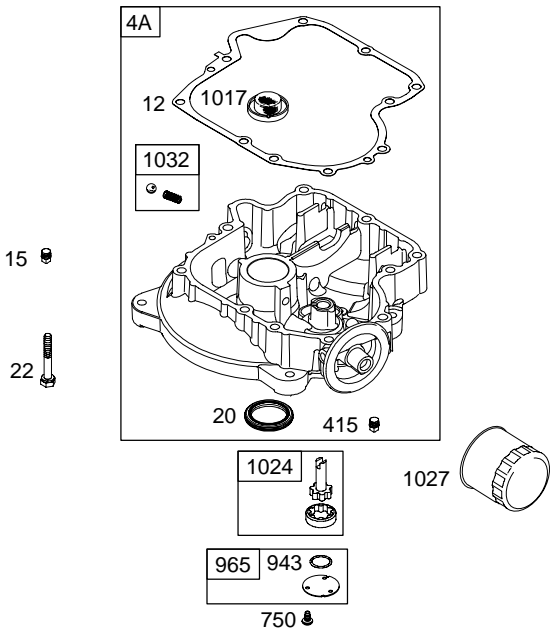

Illustrated Parts List

Model Series

217800

TYPE NUMBER
0111Through 0393.

TABLE OF CONTENTS

Air Cleaner	6
Alternator	9
Blower Housing	6
Camshaft	3
Carburetor	5
Controls	8
Engine Sump	2
Crankshaft	3
Cylinder	2
Cylinder Head	4
Electric Starter	7
Exhaust System	6
Flywheel	7
Fuel System	8
Gasket Set – Engine	4
Gasket Set – Valve	4
Ignition	8
Intake Manifold	4
Kit – Carburetor Overhaul	5
Lubrication	3
Piston, Rings, Connecting Rod	3
Valves	4

1019 LABEL KIT

1058 OWNER'S MANUAL

1330 REPAIR MANUAL

Illustrations cover a range of engines. Parts shown without corresponding text may not be used on your specific engine.
5498-2 Assemblies include all parts shown in frames. 12/16/2004

DC ONLY	DUAL CIRCUIT
474A 877A 	474B 877 
578 	878 

NOTE: All stators use a No. 1119 mounting screw. 

NOTE: The proper flywheel part number and/or the alternator magnet size will determine the alternator type or output. See repair instruction manual for additional information.