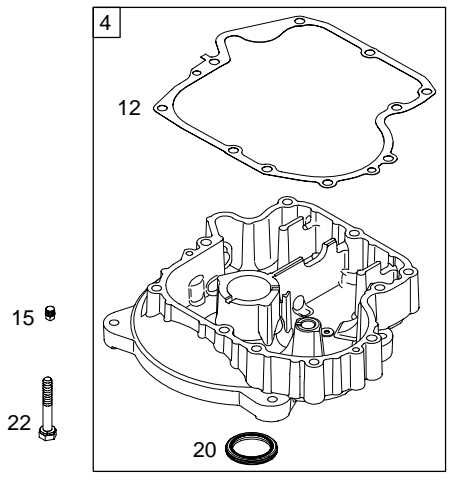

Illustrated Parts List

Model Series

217800

TYPE NUMBER
0111Through 0393.

TABLE OF CONTENTS

Air Cleaner	6
Alternator	9
Blower Housing	6
Camshaft	3
Carburetor	5
Controls	8
Engine Sump	2
Crankshaft	3
Cylinder	2
Cylinder Head	4
Electric Starter	7
Exhaust System	6
Flywheel	7
Fuel System	8
Gasket Set – Engine	4
Gasket Set – Valve	4
Ignition	8
Intake Manifold	4
Kit – Carburetor Overhaul	5
Lubrication	3
Piston, Rings, Connecting Rod	3
Valves	4

1019 LABEL KIT

1058 OWNER'S MANUAL

1330 REPAIR MANUAL

Illustrations cover a range of engines. Parts shown without corresponding text may not be used on your specific engine.
5498-2 Assemblies include all parts shown in frames. 12/16/2004