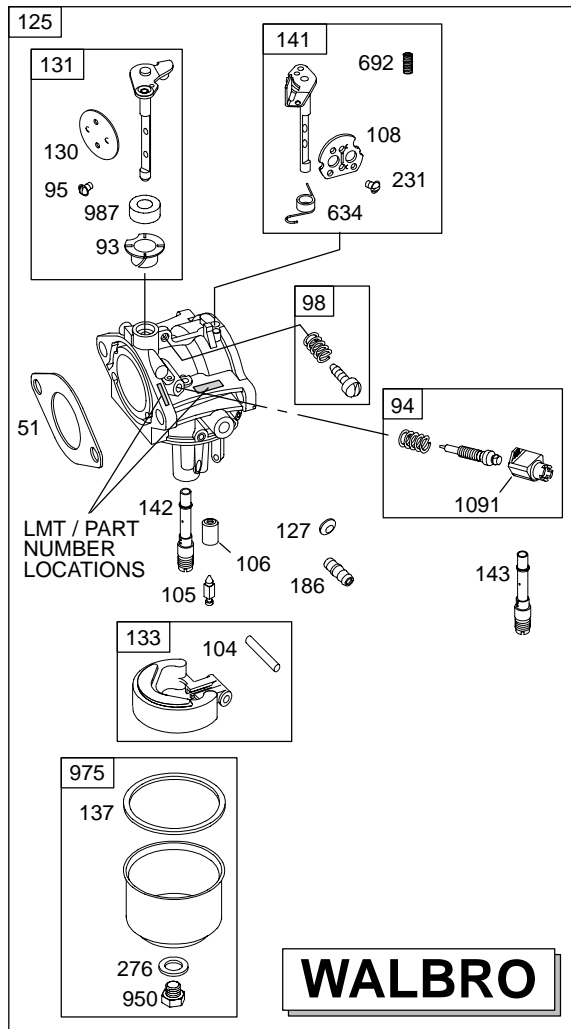

Illustrations cover a range of engines. Parts shown without corresponding text may not be used on your specific engine.
5498-5 Assemblies include all parts shown in frames. 12/16/2004