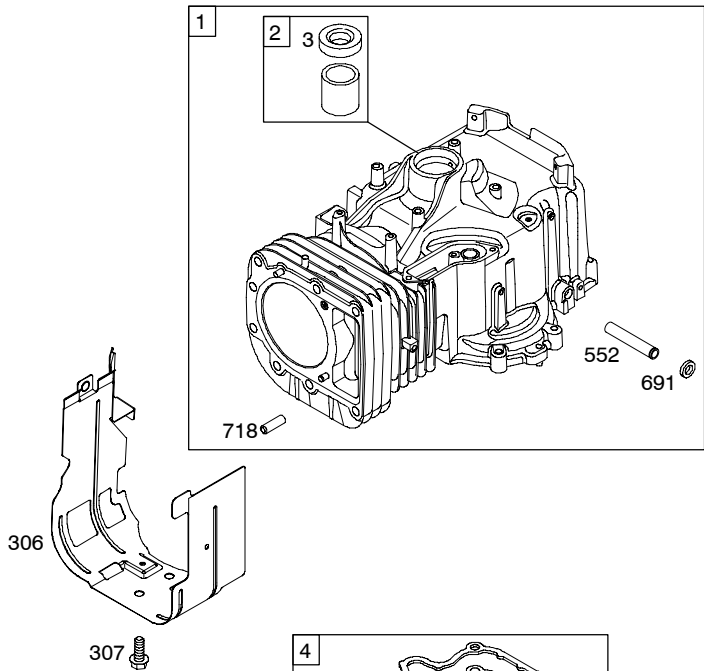

Illustrated Parts List

Model Series

217900

TYPE NUMBER
0112 through 0116.

TABLE OF CONTENTS

Air Cleaner/Blower Housing	6
Alternator	9
Camshaft	3
Carburetor	5
Controls	8
Crankcase Sump	2
Crankshaft	3
Cylinder	2
Cylinder Head	4
Electric Starter	7
Exhaust System	6
Flywheel	7
Fuel System	8
Ignition	8
Kit/Gasket Sets - Carburetor	5
Kit/Gasket Sets - Engine	4
Kit/Gasket Sets - Valve	4
Lubrication	3
Piston	3
Rewind Starter	7

1019 LABEL KIT

1058 OWNER'S MANUAL

1330 REPAIR MANUAL

Illustrations cover a range of engines. Parts shown without corresponding text may not be used on your specific engine.

24

Illustrations cover a range of engines. Parts shown without corresponding text may not be used on your specific engine.
5708-3 Assemblies include all parts shown in frames. 09/29/2004