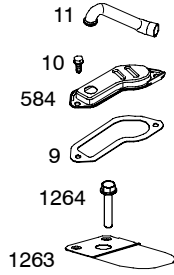

1019 LABEL KIT

1058 OWNER'S MANUAL

1330 REPAIR MANUAL