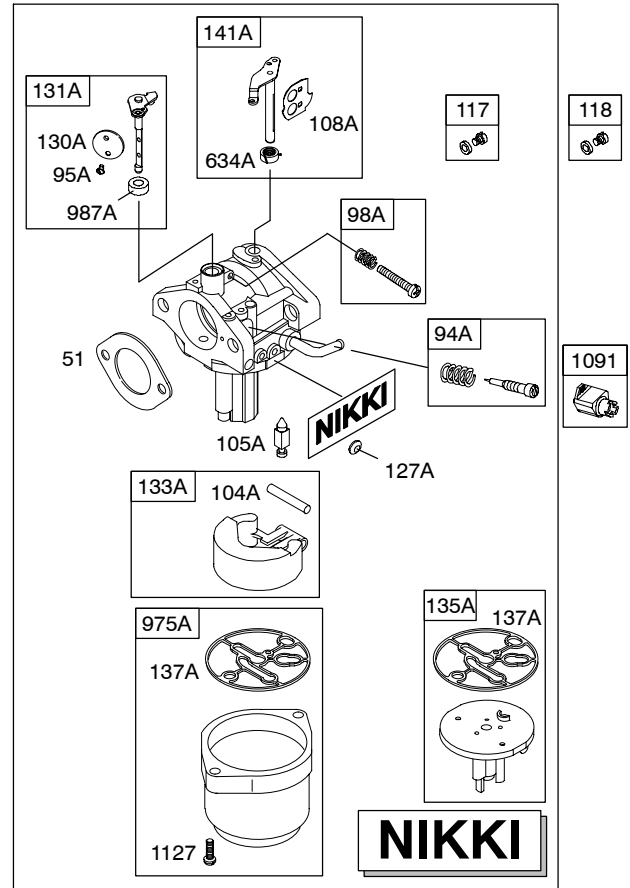

Illustrated Parts List

Model Series

217900

TYPE NUMBER
0112 through 0116.

TABLE OF CONTENTS

Air Cleaner/Blower Housing	6
Alternator	9
Camshaft	3
Carburetor	5
Controls	8
Crankcase Sump	2
Crankshaft	3
Cylinder	2
Cylinder Head	4
Electric Starter	7
Exhaust System	6
Flywheel	7
Fuel System	8
Ignition	8
Kit/Gasket Sets - Carburetor	5
Kit/Gasket Sets - Engine	4
Kit/Gasket Sets - Valve	4
Lubrication	3
Piston	3
Rewind Starter	7

1019 LABEL KIT

1058 OWNER'S MANUAL

1330 REPAIR MANUAL

Illustrations cover a range of engines. Parts shown without corresponding text may not be used on your specific engine.

24

Illustrations cover a range of engines. Parts shown without corresponding text may not be used on your specific engine.
5708-3 Assemblies include all parts shown in frames. 09/29/2004

Illustrations cover a range of engines. Parts shown without corresponding text may not be used on your specific engine.
 5708-4 Assemblies include all parts shown in frames. 09/29/2004

Illustrations cover a range of engines. Parts shown without corresponding text may not be used on your specific engine.

Illustrations cover a range of engines. Parts shown without corresponding text may not be used on your specific engine.
5708-6 Assemblies include all parts shown in frames.

Illustrations cover a range of engines. Parts shown without corresponding text may not be used on your specific engine.