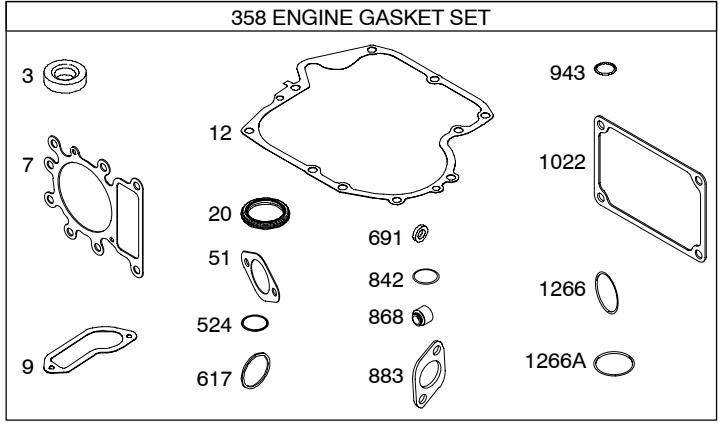

Illustrated Parts List

Model Series

217900

TYPE NUMBER
0112 through 0116.

TABLE OF CONTENTS

Air Cleaner/Blower Housing	6
Alternator	9
Camshaft	3
Carburetor	5
Controls	8
Crankcase Sump	2
Crankshaft	3
Cylinder	2
Cylinder Head	4
Electric Starter	7
Exhaust System	6
Flywheel	7
Fuel System	8
Ignition	8
Kit/Gasket Sets - Carburetor	5
Kit/Gasket Sets - Engine	4
Kit/Gasket Sets - Valve	4
Lubrication	3
Piston	3
Rewind Starter	7

1019 LABEL KIT

1058 OWNER'S MANUAL

1330 REPAIR MANUAL

Illustrations cover a range of engines. Parts shown without corresponding text may not be used on your specific engine.

24

Illustrations cover a range of engines. Parts shown without corresponding text may not be used on your specific engine.
5708-3 Assemblies include all parts shown in frames. 09/29/2004

Illustrations cover a range of engines. Parts shown without corresponding text may not be used on your specific engine.
 5708-4 Assemblies include all parts shown in frames. 09/29/2004

Illustrations cover a range of engines. Parts shown without corresponding text may not be used on your specific engine.

Illustrations cover a range of engines. Parts shown without corresponding text may not be used on your specific engine.
5708-6 Assemblies include all parts shown in frames.

Illustrations cover a range of engines. Parts shown without corresponding text may not be used on your specific engine.