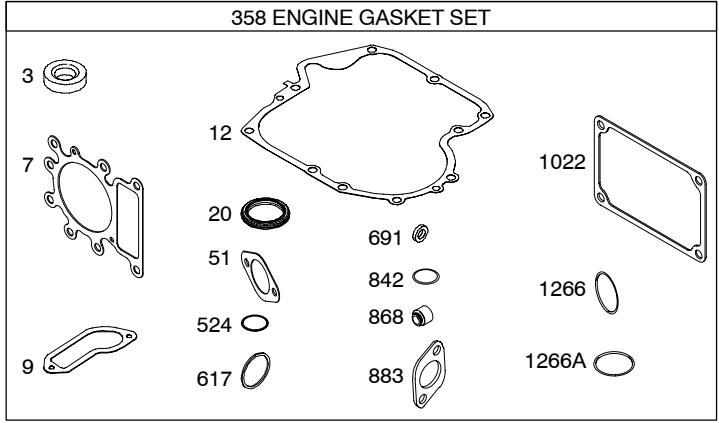

Illustrated Parts List

Model Series

218800

TYPE NUMBER
0111 through 0112

TABLE OF CONTENTS

Air Cleaner/Blower Housing	6
Alternator	9
Camshaft	3
Carburetor	5
Controls	8
Crankcase Sump	2
Crankshaft	3
Cylinder	2
Cylinder Head	4
Exhaust System	6
Flywheel	7
Fuel System	8
Ignition	8
Kit/Gasket Sets - Carburetor	5
Kit/Gasket Sets - Engine	4
Kit/Gasket Sets - Valve	4
Lubrication	3
Piston	3
Rewind Starter	7

1058 OWNER'S MANUAL

1330 REPAIR MANUAL

Illustrations cover a range of engines. Parts shown without corresponding text may not be used on your specific engine.

Illustrations cover a range of engines. Parts shown without corresponding text may not be used on your specific engine.
 5981-3 Assemblies include all parts shown in frames. 10/04/2004

Illustrations cover a range of engines. Parts shown without corresponding text may not be used on your specific engine.

Illustrations cover a range of engines. Parts shown without corresponding text may not be used on your specific engine.
 5981-7 Assemblies include all parts shown in frames. 10/04/2004