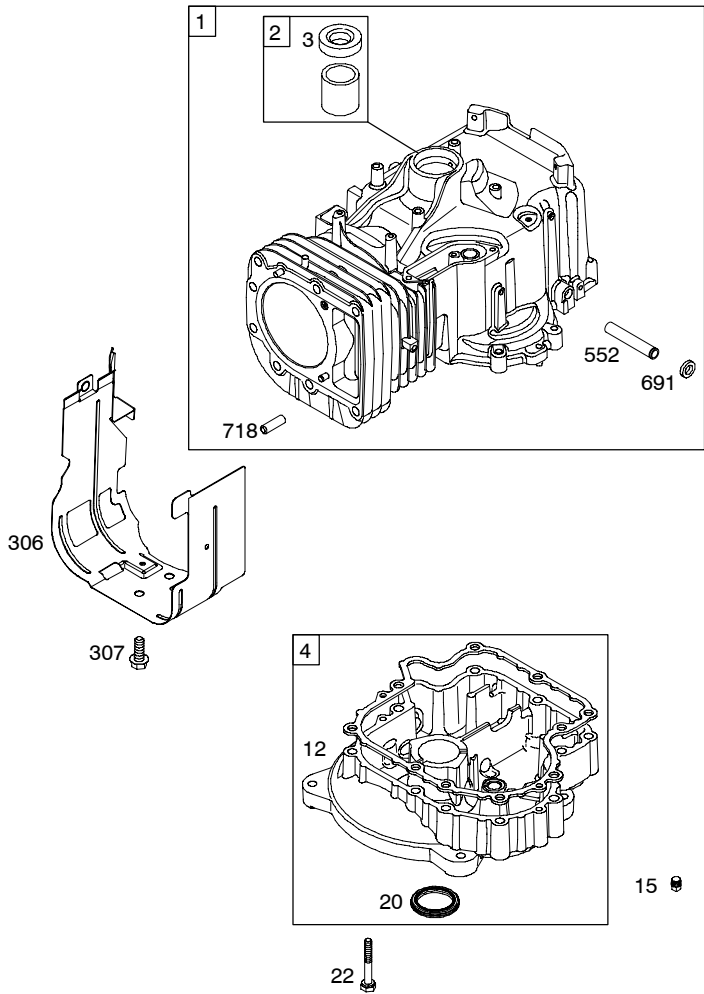

1058 OWNER'S MANUAL

1330 REPAIR MANUAL

Illustrations cover a range of engines. Parts shown without corresponding text may not be used on your specific engine.