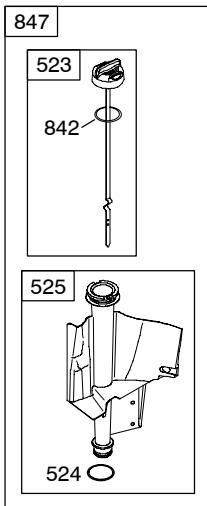

Illustrations cover a range of engines. Parts shown without corresponding text may not be used on your specific engine.
5981-3 Assemblies include all parts shown in frames. 10/04/2004