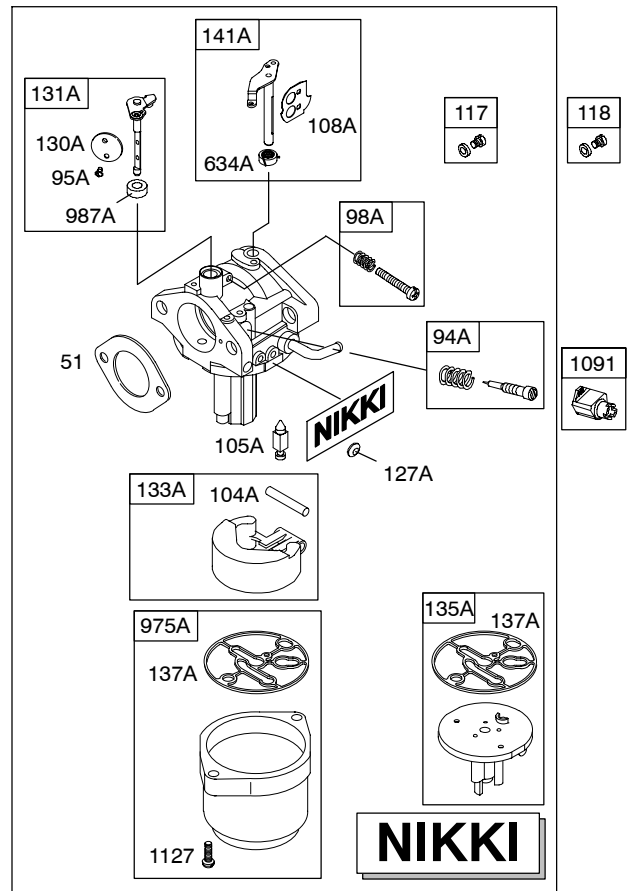

Illustrated Parts List

Model Series

218800

TYPE NUMBER
0111 through 0112

TABLE OF CONTENTS

Air Cleaner/Blower Housing	6
Alternator	9
Camshaft	3
Carburetor	5
Controls	8
Crankcase Sump	2
Crankshaft	3
Cylinder	2
Cylinder Head	4
Exhaust System	6
Flywheel	7
Fuel System	8
Ignition	8
Kit/Gasket Sets - Carburetor	5
Kit/Gasket Sets - Engine	4
Kit/Gasket Sets - Valve	4
Lubrication	3
Piston	3
Rewind Starter	7

1058 OWNER'S MANUAL

1330 REPAIR MANUAL

Illustrations cover a range of engines. Parts shown without corresponding text may not be used on your specific engine.

Illustrations cover a range of engines. Parts shown without corresponding text may not be used on your specific engine.
 5981-3 Assemblies include all parts shown in frames. 10/04/2004

Illustrations cover a range of engines. Parts shown without corresponding text may not be used on your specific engine.

Illustrations cover a range of engines. Parts shown without corresponding text may not be used on your specific engine.
 5981-7 Assemblies include all parts shown in frames. 10/04/2004

Illustrations cover a range of engines. Parts shown without corresponding text may not be used on your specific engine.
5981-8 Assemblies include all parts shown in frames. 10/04/2004

NOTE: All stators use a No. 1119 mounting screw. 