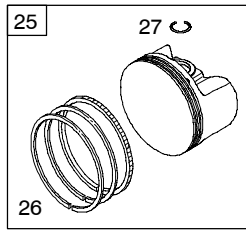

Illustrations cover a range of engines. Parts shown without corresponding text may not be used on your specific engine.
5981-3 Assemblies include all parts shown in frames. 10/04/2004