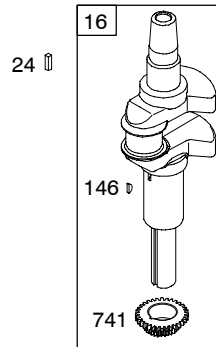

Illustrations cover a range of engines. Parts shown without corresponding text may not be used on your specific engine.
5981-3 Assemblies include all parts shown in frames. 10/04/2004