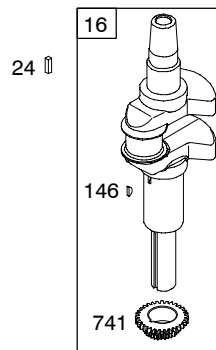

5877-3 *Illustrations cover a range of engines. Parts shown without corresponding text may not be used on your specific engine.* Assemblies include all parts shown in frames. 10/05/2004