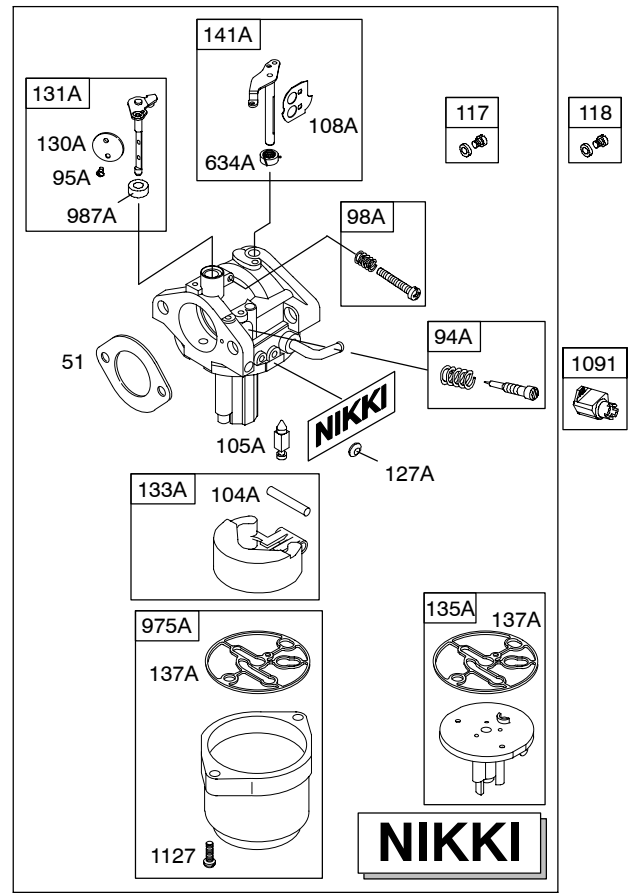

Illustrated Parts List

Model Series

219700

TYPE NUMBERS
0114 through 0381.

TABLE OF CONTENTS

Air Cleaner/Blower Housing	6
Alternator	9
Camshaft	3
Carburetor	5
Controls	8
Crankcase Sump	2
Crankshaft	3
Cylinder	2
Cylinder Head	4
Electric Starter	7
Exhaust System	6
Flywheel	7
Fuel System	8
Ignition	8
Kit/Gasket Sets - Carburetor	5
Kit/Gasket Sets - Engine	4
Kit/Gasket Sets - Valve	4
Lubrication	3
Piston	3

1058 OWNER'S MANUAL

1330 REPAIR MANUAL

Illustrations cover a range of engines. Parts shown without corresponding text may not be used on your specific engine.

5877-3 *Illustrations cover a range of engines. Parts shown without corresponding text may not be used on your specific engine.* Assemblies include all parts shown in frames. 10/05/2004