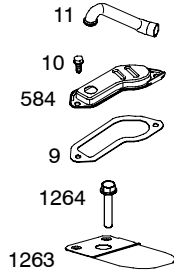

1058 OWNER'S MANUAL

1330 REPAIR MANUAL