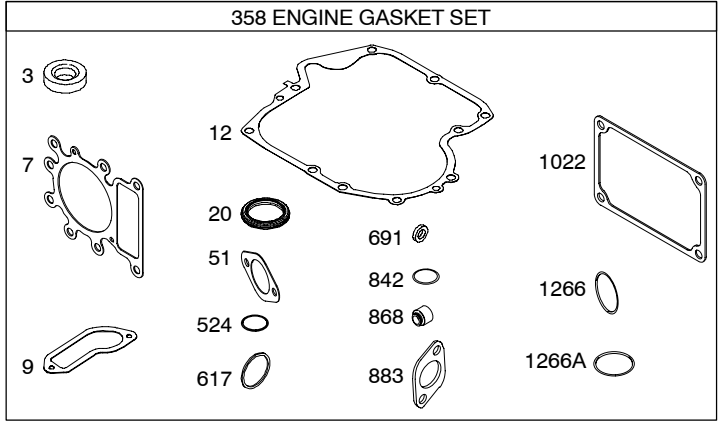

Illustrated Parts List

Model Series

219700

TYPE NUMBERS
0114 through 0381.

TABLE OF CONTENTS

Air Cleaner/Blower Housing	6
Alternator	9
Camshaft	3
Carburetor	5
Controls	8
Crankcase Sump	2
Crankshaft	3
Cylinder	2
Cylinder Head	4
Electric Starter	7
Exhaust System	6
Flywheel	7
Fuel System	8
Ignition	8
Kit/Gasket Sets - Carburetor	5
Kit/Gasket Sets - Engine	4
Kit/Gasket Sets - Valve	4
Lubrication	3
Piston	3

1058 OWNER'S MANUAL

1330 REPAIR MANUAL

Illustrations cover a range of engines. Parts shown without corresponding text may not be used on your specific engine.

5877-3 *Illustrations cover a range of engines. Parts shown without corresponding text may not be used on your specific engine.* Assemblies include all parts shown in frames. 10/05/2004

Illustrations cover a range of engines. Parts shown without corresponding text may not be used on your specific engine.
 5877-7 Assemblies include all parts shown in frames. 10/05/2004

219700

Illustrations cover a range of engines. Parts shown without corresponding text may not be used on your specific engine.