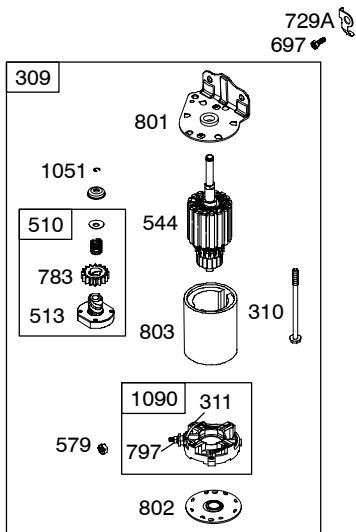

Illustrations cover a range of engines. Parts shown without corresponding text may not be used on your specific engine.
5737-7 Assemblies include all parts shown in frames. 8/30/2004