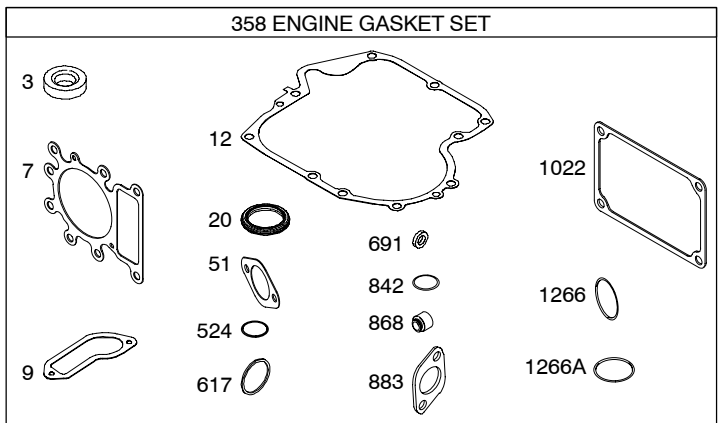

Illustrated Parts List

Model Series

21A700

TYPE NUMBER
0223, 0260.

TABLE OF CONTENTS

Air Cleaner/Blower Housing	6
Alternator	9
Camshaft	3
Carburetor	5
Controls	8
Crankcase Sump	2
Crankshaft	3
Cylinder	2
Cylinder Head	4
Electric Starter	7
Flywheel	7
Fuel System	8
Ignition	8
Kit/Gasket Sets - Carburetor	5
Kit/Gasket Sets - Engine	4
Kit/Gasket Sets - Valve	4
Lubrication	3
Piston	3

1058 OWNER'S MANUAL

1330 REPAIR MANUAL

Illustrations cover a range of engines. Parts shown without corresponding text may not be used on your specific engine.

Illustrations cover a range of engines. Parts shown without corresponding text may not be used on your specific engine.
 5737-3 Assemblies include all parts shown in frames.