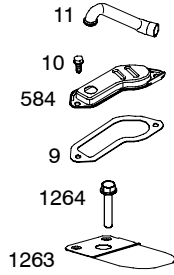

1058 OWNER'S MANUAL

1330 REPAIR MANUAL