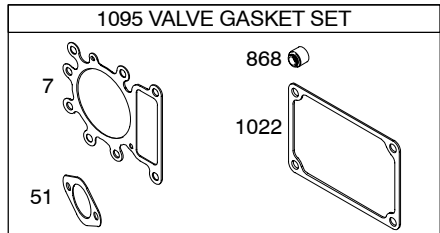

Illustrated Parts List

Model Series

21A700

TYPE NUMBER
0223, 0260.

TABLE OF CONTENTS

Air Cleaner/Blower Housing	6
Alternator	9
Camshaft	3
Carburetor	5
Controls	8
Crankcase Sump	2
Crankshaft	3
Cylinder	2
Cylinder Head	4
Electric Starter	7
Flywheel	7
Fuel System	8
Ignition	8
Kit/Gasket Sets - Carburetor	5
Kit/Gasket Sets - Engine	4
Kit/Gasket Sets - Valve	4
Lubrication	3
Piston	3

1058 OWNER'S MANUAL

1330 REPAIR MANUAL

Illustrations cover a range of engines. Parts shown without corresponding text may not be used on your specific engine.

Illustrations cover a range of engines. Parts shown without corresponding text may not be used on your specific engine.
 5737-3 Assemblies include all parts shown in frames.