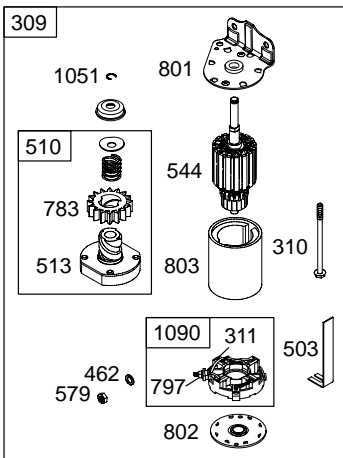

# 28BH00

1036 EMISSION LABEL

**NOTE:** All stators use a No. 1119 mounting screw.

**NOTE:** The proper flywheel part number and/or the alternator magnet size will determine the alternator type or output. See repair instruction manual for additional information.