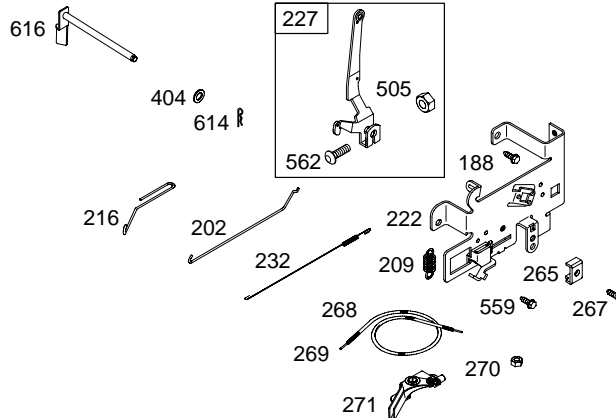

# 28BH00

1036 EMISSION LABEL

**NOTE:** All stators use a No. 1119 mounting screw.

**NOTE:** The proper flywheel part number and/or the alternator magnet size will determine the alternator type or output. See repair instruction manual for additional information.