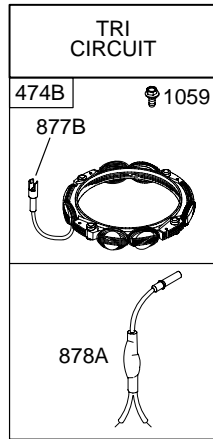

# 28BH00

1036 EMISSION LABEL

**NOTE:** All stators use a No. 1119 mounting screw.

**NOTE:** The proper flywheel part number and/or the alternator magnet size will determine the alternator type or output. See repair instruction manual for additional information.