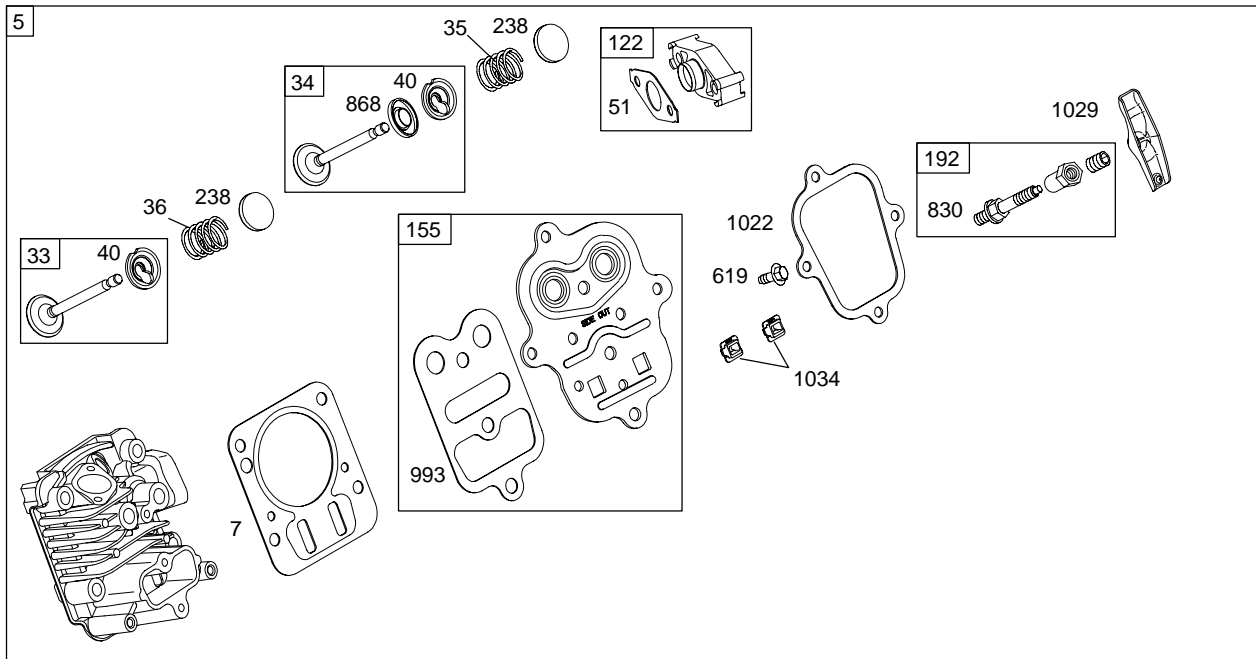

12E100

Illustrated Parts List

Model Series

12E100

TYPE NUMBERS
0007 through 0268.

TABLE OF CONTENTS

Blower Housing/Shrouds	6
Camshaft	2
Carburetor	4
Controls	5
Crankcase Cover	2
Crankshaft	2
Cylinder	2
Cylinder Head	3
Electric Starter	5
Exhaust System	6
Flywheel	6
Fuel Supply	4
Governor Spring	5
Ignition	5
Kits/Gaskets – Carburetor	4
Kits/Gaskets – Engine	2
Kits/Gaskets – Valves	3
Lubrication	2
Piston Group	2
Rewind Starter	5

12E100

1019 LABEL KIT

1058 OWNER'S MANUAL

1330 REPAIR MANUAL

Illustrations cover a range of engines. Parts shown without corresponding text may not be used on your specific engine.
 5958-2 Assemblies include all parts shown in frames. 07/22/2004

12E100

Illustrations cover a range of engines. Parts shown without corresponding text may not be used on your specific engine.
 5958-4 Assemblies include all parts shown in frames.

07/22/2004

Illustrations cover a range of engines. Parts shown without corresponding text may not be used on your specific engine.
 5958-5 Assemblies include all parts shown in frames. 07/22/2004

12E100

1036 EMISSION LABEL

Illustrations cover a range of engines. Parts shown without corresponding text may not be used on your specific engine.
5958-6 Assemblies include all parts shown in frames. 07/22/2004