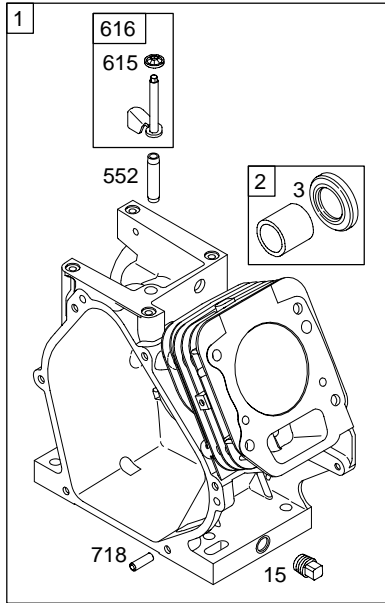

12E100

Illustrated Parts List

Model Series

12E100

TYPE NUMBERS
0007 through 0268.

TABLE OF CONTENTS

Blower Housing/Shrouds	6
Camshaft	2
Carburetor	4
Controls	5
Crankcase Cover	2
Crankshaft	2
Cylinder	2
Cylinder Head	3
Electric Starter	5
Exhaust System	6
Flywheel	6
Fuel Supply	4
Governor Spring	5
Ignition	5
Kits/Gaskets – Carburetor	4
Kits/Gaskets – Engine	2
Kits/Gaskets – Valves	3
Lubrication	2
Piston Group	2
Rewind Starter	5

12E100

1019 LABEL KIT

1058 OWNER'S MANUAL

1330 REPAIR MANUAL

Illustrations cover a range of engines. Parts shown without corresponding text may not be used on your specific engine.
 5958-2 Assemblies include all parts shown in frames. 07/22/2004