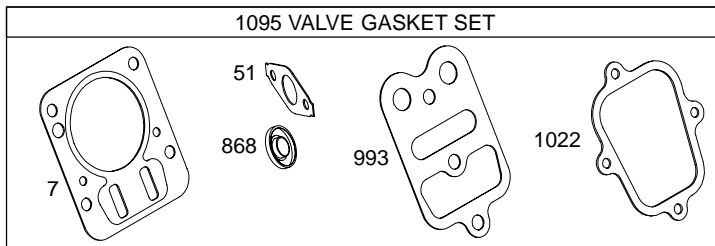

12E100

Illustrated Parts List

Model Series

12E100

TYPE NUMBERS
0007 through 0268.

TABLE OF CONTENTS

Blower Housing/Shrouds	6
Camshaft	2
Carburetor	4
Controls	5
Crankcase Cover	2
Crankshaft	2
Cylinder	2
Cylinder Head	3
Electric Starter	5
Exhaust System	6
Flywheel	6
Fuel Supply	4
Governor Spring	5
Ignition	5
Kits/Gaskets – Carburetor	4
Kits/Gaskets – Engine	2
Kits/Gaskets – Valves	3
Lubrication	2
Piston Group	2
Rewind Starter	5

12E100

1019 LABEL KIT

1058 OWNER'S MANUAL

1330 REPAIR MANUAL

Illustrations cover a range of engines. Parts shown without corresponding text may not be used on your specific engine.
 5958-2 Assemblies include all parts shown in frames. 07/22/2004