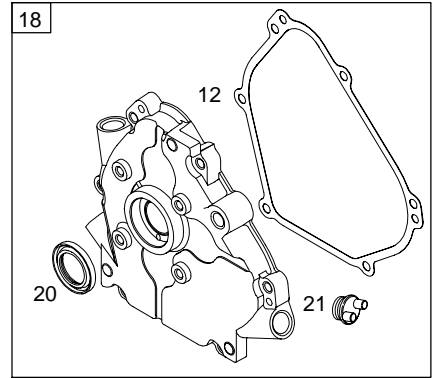

12E100

Illustrated Parts List

Model Series

12E100

TYPE NUMBERS
0007 through 0268.

TABLE OF CONTENTS

Blower Housing/Shrouds	6
Camshaft	2
Carburetor	4
Controls	5
Crankcase Cover	2
Crankshaft	2
Cylinder	2
Cylinder Head	3
Electric Starter	5
Exhaust System	6
Flywheel	6
Fuel Supply	4
Governor Spring	5
Ignition	5
Kits/Gaskets – Carburetor	4
Kits/Gaskets – Engine	2
Kits/Gaskets – Valves	3
Lubrication	2
Piston Group	2
Rewind Starter	5

12E100

1019 LABEL KIT

1058 OWNER'S MANUAL

1330 REPAIR MANUAL

Illustrations cover a range of engines. Parts shown without corresponding text may not be used on your specific engine.
 5958-2 Assemblies include all parts shown in frames. 07/22/2004