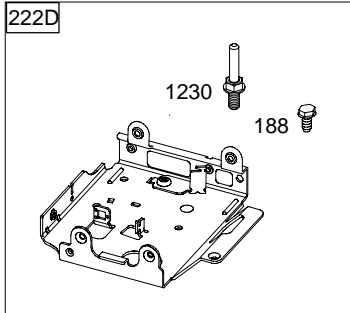

Illustrations cover a range of engines. Parts shown without corresponding text may not be used on your specific engine.
5958-5 Assemblies include all parts shown in frames. 07/22/2004