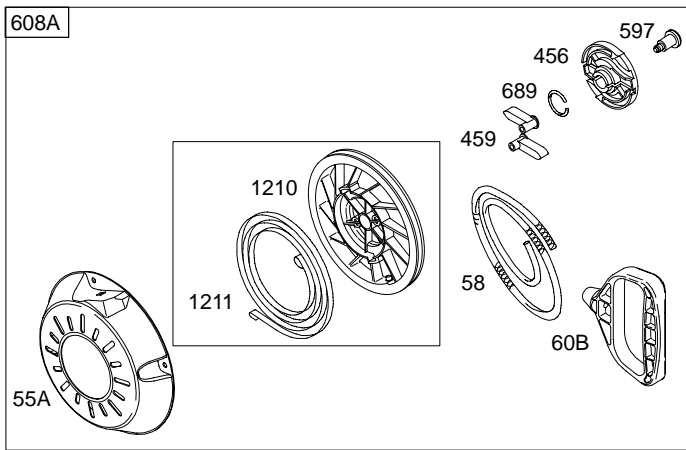

12E100

Illustrated Parts List

Model Series

12E100

TYPE NUMBERS
0007 through 0268.

TABLE OF CONTENTS

Blower Housing/Shrouds	6
Camshaft	2
Carburetor	4
Controls	5
Crankcase Cover	2
Crankshaft	2
Cylinder	2
Cylinder Head	3
Electric Starter	5
Exhaust System	6
Flywheel	6
Fuel Supply	4
Governor Spring	5
Ignition	5
Kits/Gaskets – Carburetor	4
Kits/Gaskets – Engine	2
Kits/Gaskets – Valves	3
Lubrication	2
Piston Group	2
Rewind Starter	5

12E100

1019 LABEL KIT

1058 OWNER'S MANUAL

1330 REPAIR MANUAL

Illustrations cover a range of engines. Parts shown without corresponding text may not be used on your specific engine.
 5958-2 Assemblies include all parts shown in frames. 07/22/2004

12E100

Illustrations cover a range of engines. Parts shown without corresponding text may not be used on your specific engine.
 5958-4 Assemblies include all parts shown in frames.

07/22/2004

Illustrations cover a range of engines. Parts shown without corresponding text may not be used on your specific engine.
 5958-5 Assemblies include all parts shown in frames. 07/22/2004