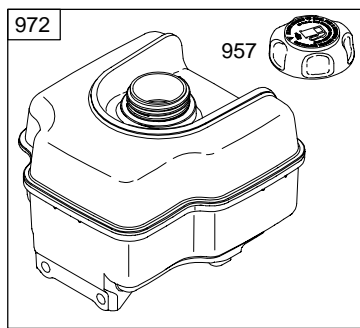

12E100

Illustrations cover a range of engines. Parts shown without corresponding text may not be used on your specific engine.
5958-4 Assemblies include all parts shown in frames.

07/22/2004