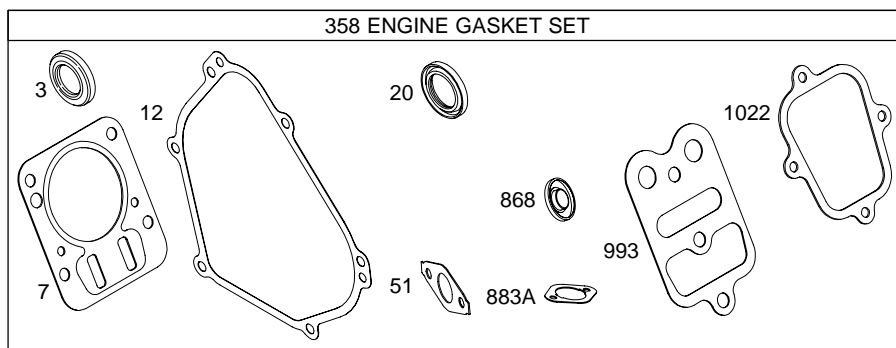

12E100

1019 LABEL KIT

1058 OWNER'S MANUAL

1330 REPAIR MANUAL

Illustrations cover a range of engines. Parts shown without corresponding text may not be used on your specific engine.
5958-2 Assemblies include all parts shown in frames. 07/22/2004