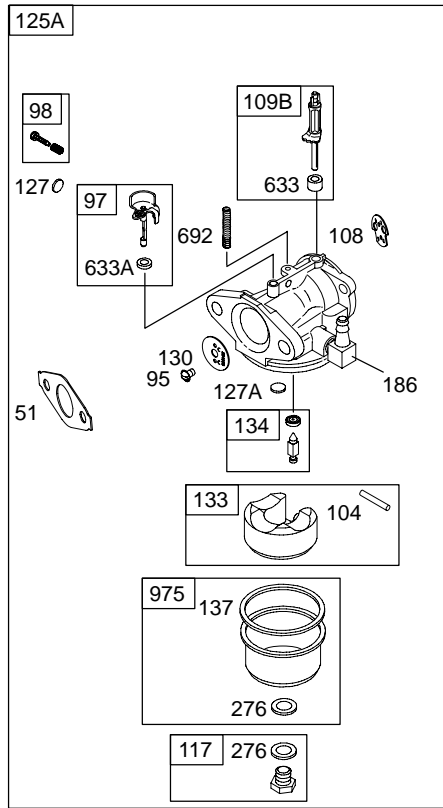

12E100

Illustrations cover a range of engines. Parts shown without corresponding text may not be used on your specific engine.
5958-4 Assemblies include all parts shown in frames.

07/22/2004