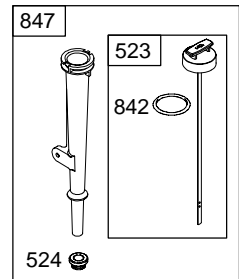

12E100

Illustrated Parts List

Model Series

12E100

TYPE NUMBERS
0007 through 0268.

TABLE OF CONTENTS

Blower Housing/Shrouds	6
Camshaft	2
Carburetor	4
Controls	5
Crankcase Cover	2
Crankshaft	2
Cylinder	2
Cylinder Head	3
Electric Starter	5
Exhaust System	6
Flywheel	6
Fuel Supply	4
Governor Spring	5
Ignition	5
Kits/Gaskets – Carburetor	4
Kits/Gaskets – Engine	2
Kits/Gaskets – Valves	3
Lubrication	2
Piston Group	2
Rewind Starter	5

12E100

1019 LABEL KIT

1058 OWNER'S MANUAL

1330 REPAIR MANUAL

Illustrations cover a range of engines. Parts shown without corresponding text may not be used on your specific engine.
 5958-2 Assemblies include all parts shown in frames. 07/22/2004