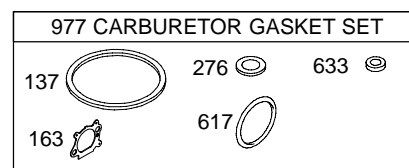

Illustrations cover a range of engines. Parts shown without corresponding text may not be used on your specific engine.
5955-3 Assemblies include all parts shown in frames. 06/22/2004