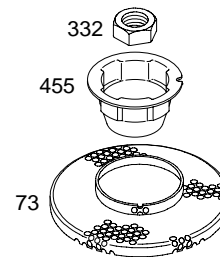

1036 EMISSION LABEL

12J900

REF. NO.	PART NO.	DESCRIPTION	REF. NO.	PART NO.	DESCRIPTION	REF. NO.	PART NO.	DESCRIPTION
1	697324	Cylinder Assembly	26	790360	Ring Set (Standard) (Used After Code Date 04031400).	73	691221	Screen—Rotating
2	399269	Kit—Bushing/Seal (Magneto Side)				78	691108	Screw (Flywheel Guard)
3	★299819	Seal—Oil (Magneto Side)				81	691740	Lock—Muffler Screw
4	493279	Sump—Engine				95	691636	Screw (Throttle Valve)
5	691160	Head—Cylinder				97	493267	Shaft—Throttle (Metal)
7	★∅692249	Gasket—Cylinder Head						———— Note ————
8	495786	Breather Assembly						696565 Shaft—Throttle (Plastic)
9	★∅272481	Gasket—Breather						
10	94650	Screw (Breather Assembly)	27	691866	Lock—Piston Pin	104	●691242	Pin—Float Hinge
11	691781	Tube—Breather	28	499423	Pin—Piston	117	494870	Jet—Main (Standard)
12	★692232	Gasket—Crankcase	29	499424	Rod—Connecting	118	497315	Jet—Main (High Altitude)
13	690912	Screw (Cylinder Head)	32	691664	Screw (Connecting Rod)	121	498260	Kit—Carburetor Overhaul
15	691680	Plug—Oil Drain (Square Socket)	32A	695759	Screw (Connecting Rod)	125	698444	Carburetor (Primer System)
16	691451	Crankshaft	33	262651	Valve—Exhaust	127	●694468	Plug—Welch (3/8" Diameter)
20	★399781	Seal—Oil (PTO Side) (Auxiliary PTO)	34	262652	Valve—Intake	130	691203	Valve—Throttle ———— Note ————
22	691092	Screw (Crankcase Cover/ Sump)	35	691270	Spring—Valve (Intake)			696564 Valve—Throttle (Used With Plastic Throttle Shaft)
23	692315	Flywheel (Rewind Start)	36	691270	Spring—Valve (Exhaust)	133	398187	Float—Carburetor
24	222698	Key—Flywheel	37	694086	Guard—Flywheel	134	●398188	Kit—Needle/Seat
25	790358	Piston Assembly (Standard) (Used After Code Date 04031400).	40	692194	Retainer—Valve	137	◆693981	Gasket—Float Bowl
		———— Note ————	43	691997	Slinger—Governor/Oil	146	690979	Key—Timing
		499433 Piston Assembly (Standard) (Used Before Code Date 04031500).	45	690548	Tappet—Valve	159	691753	Bracket—Air Cleaner Primer
		499435 Piston Assembly (.020" Oversize)	46	691449	Camshaft	163	★◆272653	Gasket—Air Cleaner
			50	497465	Manifold—Intake	187	691050	Line—Fuel (Cut to Required Length)
			51	★272199	Gasket—Intake	188	690877	Screw (Control Bracket)
			54	691650	Screw (Intake Manifold)	190	690940	Screw (Fuel Tank)
			55	691421	Housing—Rewind Starter			
			58	280399	Rope—Starter (Cut To Required Length)			
			60	281434	Grip—Starter Rope			
			65	690837	Screw (Rewind Starter)			