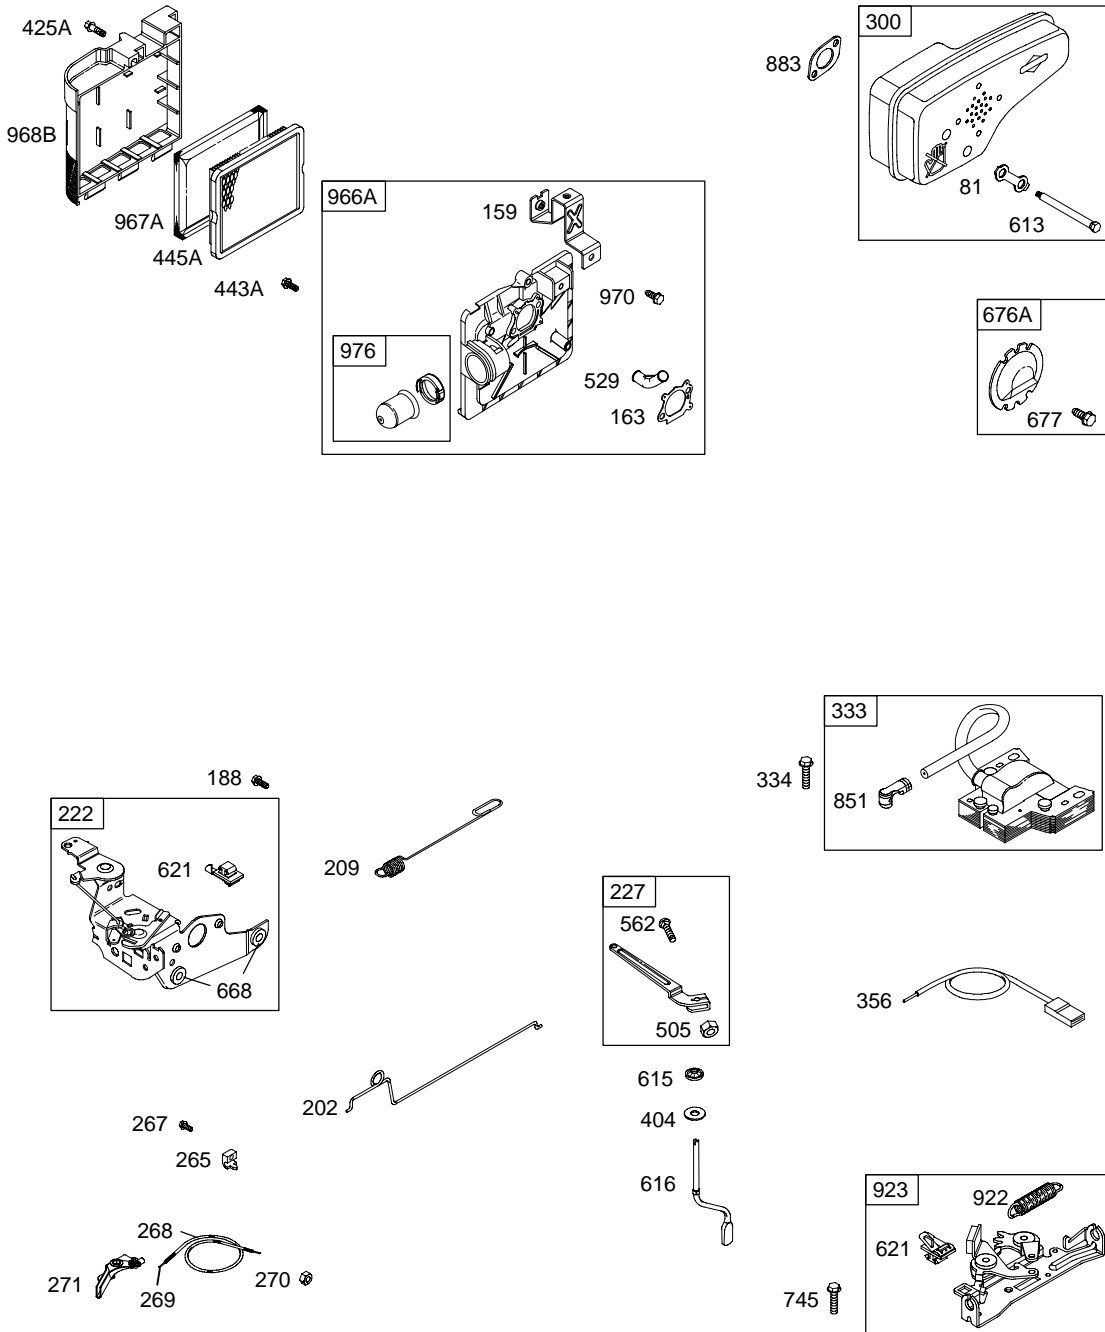

12J900

Illustrations cover a range of engines. Parts shown without corresponding text may not be used on your specific engine.
5955-4 Assemblies include all parts shown in frames. **06/22/2004**