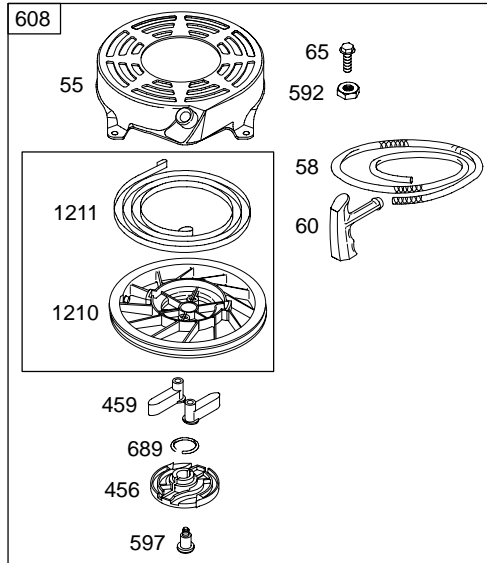

1036 EMISSION LABEL

12J900

REF. NO.	PART NO.	DESCRIPTION	REF. NO.	PART NO.	DESCRIPTION	REF. NO.	PART NO.	DESCRIPTION
1	697324	Cylinder Assembly	26	790360	Ring Set (Standard) (Used After Code Date 04031400).	73	691221	Screen—Rotating
2	399269	Kit—Bushing/Seal (Magneto Side)				78	691108	Screw (Flywheel Guard)
3	★299819	Seal—Oil (Magneto Side)				81	691740	Lock—Muffler Screw
4	493279	Sump—Engine				95	691636	Screw (Throttle Valve)
5	691160	Head—Cylinder				97	493267	Shaft—Throttle (Metal)
7	★∅692249	Gasket—Cylinder Head						———— Note ————
8	495786	Breather Assembly						696565 Shaft—Throttle (Plastic)
9	★∅272481	Gasket—Breather						
10	94650	Screw (Breather Assembly)	27	691866	Lock—Piston Pin	104	●691242	Pin—Float Hinge
11	691781	Tube—Breather	28	499423	Pin—Piston	117	494870	Jet—Main (Standard)
12	★692232	Gasket—Crankcase	29	499424	Rod—Connecting	118	497315	Jet—Main (High Altitude)
13	690912	Screw (Cylinder Head)	32	691664	Screw (Connecting Rod)	121	498260	Kit—Carburetor Overhaul
15	691680	Plug—Oil Drain (Square Socket)	32A	695759	Screw (Connecting Rod)	125	698444	Carburetor (Primer System)
16	691451	Crankshaft	33	262651	Valve—Exhaust	127	●694468	Plug—Welch (3/8" Diameter)
20	★399781	Seal—Oil (PTO Side) (Auxiliary PTO)	34	262652	Valve—Intake	130	691203	Valve—Throttle ———— Note ————
22	691092	Screw (Crankcase Cover/ Sump)	35	691270	Spring—Valve (Intake)			696564 Valve—Throttle (Used With Plastic Throttle Shaft)
23	692315	Flywheel (Rewind Start)	36	691270	Spring—Valve (Exhaust)	133	398187	Float—Carburetor
24	222698	Key—Flywheel	37	694086	Guard—Flywheel	134	●398188	Kit—Needle/Seat
25	790358	Piston Assembly (Standard) (Used After Code Date 04031400).	40	692194	Retainer—Valve	137	◆693981	Gasket—Float Bowl
		———— Note ————	43	691997	Slinger—Governor/Oil	146	690979	Key—Timing
		499433 Piston Assembly (Standard) (Used Before Code Date 04031500).	45	690548	Tappet—Valve	159	691753	Bracket—Air Cleaner Primer
		499435 Piston Assembly (.020" Oversize)	46	691449	Camshaft	163	★◆272653	Gasket—Air Cleaner
			50	497465	Manifold—Intake	187	691050	Line—Fuel (Cut to Required Length)
			51	★272199	Gasket—Intake	188	690877	Screw (Control Bracket)
			54	691650	Screw (Intake Manifold)	190	690940	Screw (Fuel Tank)
			55	691421	Housing—Rewind Starter			
			58	280399	Rope—Starter (Cut To Required Length)			
			60	281434	Grip—Starter Rope			
			65	690837	Screw (Rewind Starter)			