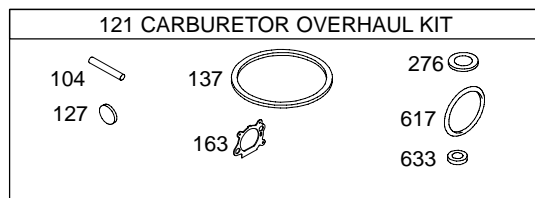

Illustrations cover a range of engines. Parts shown without corresponding text may not be used on your specific engine.
5955-3 Assemblies include all parts shown in frames. 06/22/2004