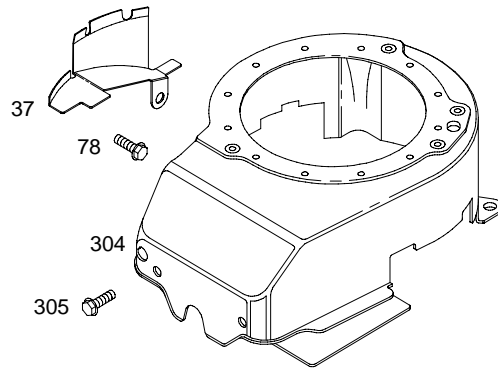

1036 EMISSION LABEL

12J900

REF. NO.	PART NO.	DESCRIPTION	REF. NO.	PART NO.	DESCRIPTION	REF. NO.	PART NO.	DESCRIPTION
1	697324	Cylinder Assembly	26	790360	Ring Set (Standard) (Used After Code Date 04031400).	73	691221	Screen—Rotating
2	399269	Kit—Bushing/Seal (Magneto Side)				78	691108	Screw (Flywheel Guard)
3	★299819	Seal—Oil (Magneto Side)				81	691740	Lock—Muffler Screw
4	493279	Sump—Engine				95	691636	Screw (Throttle Valve)
5	691160	Head—Cylinder				97	493267	Shaft—Throttle (Metal)
7	★∅692249	Gasket—Cylinder Head						———— Note ————
8	495786	Breather Assembly						696565 Shaft—Throttle (Plastic)
9	★∅272481	Gasket—Breather						
10	94650	Screw (Breather Assembly)	27	691866	Lock—Piston Pin	104	●691242	Pin—Float Hinge
11	691781	Tube—Breather	28	499423	Pin—Piston	117	494870	Jet—Main (Standard)
12	★692232	Gasket—Crankcase	29	499424	Rod—Connecting	118	497315	Jet—Main (High Altitude)
13	690912	Screw (Cylinder Head)	32	691664	Screw (Connecting Rod)	121	498260	Kit—Carburetor Overhaul
15	691680	Plug—Oil Drain (Square Socket)	32A	695759	Screw (Connecting Rod)	125	698444	Carburetor (Primer System)
16	691451	Crankshaft	33	262651	Valve—Exhaust	127	●694468	Plug—Welch (3/8" Diameter)
20	★399781	Seal—Oil (PTO Side) (Auxiliary PTO)	34	262652	Valve—Intake	130	691203	Valve—Throttle ———— Note ————
22	691092	Screw (Crankcase Cover/ Sump)	35	691270	Spring—Valve (Intake)			696564 Valve—Throttle (Used With Plastic Throttle Shaft)
23	692315	Flywheel (Rewind Start)	36	691270	Spring—Valve (Exhaust)	133	398187	Float—Carburetor
24	222698	Key—Flywheel	37	694086	Guard—Flywheel	134	●398188	Kit—Needle/Seat
25	790358	Piston Assembly (Standard) (Used After Code Date 04031400).	40	692194	Retainer—Valve	137	◆693981	Gasket—Float Bowl
		———— Note ————	43	691997	Slinger—Governor/Oil	146	690979	Key—Timing
		499433 Piston Assembly (Standard) (Used Before Code Date 04031500).	45	690548	Tappet—Valve	159	691753	Bracket—Air Cleaner Primer
		499435 Piston Assembly (.020" Oversize)	46	691449	Camshaft	163	★◆272653	Gasket—Air Cleaner
			50	497465	Manifold—Intake	187	691050	Line—Fuel (Cut to Required Length)
			51	★272199	Gasket—Intake	188	690877	Screw (Control Bracket)
			54	691650	Screw (Intake Manifold)	190	690940	Screw (Fuel Tank)
			55	691421	Housing—Rewind Starter			
			58	280399	Rope—Starter (Cut To Required Length)			
			60	281434	Grip—Starter Rope			
			65	690837	Screw (Rewind Starter)			