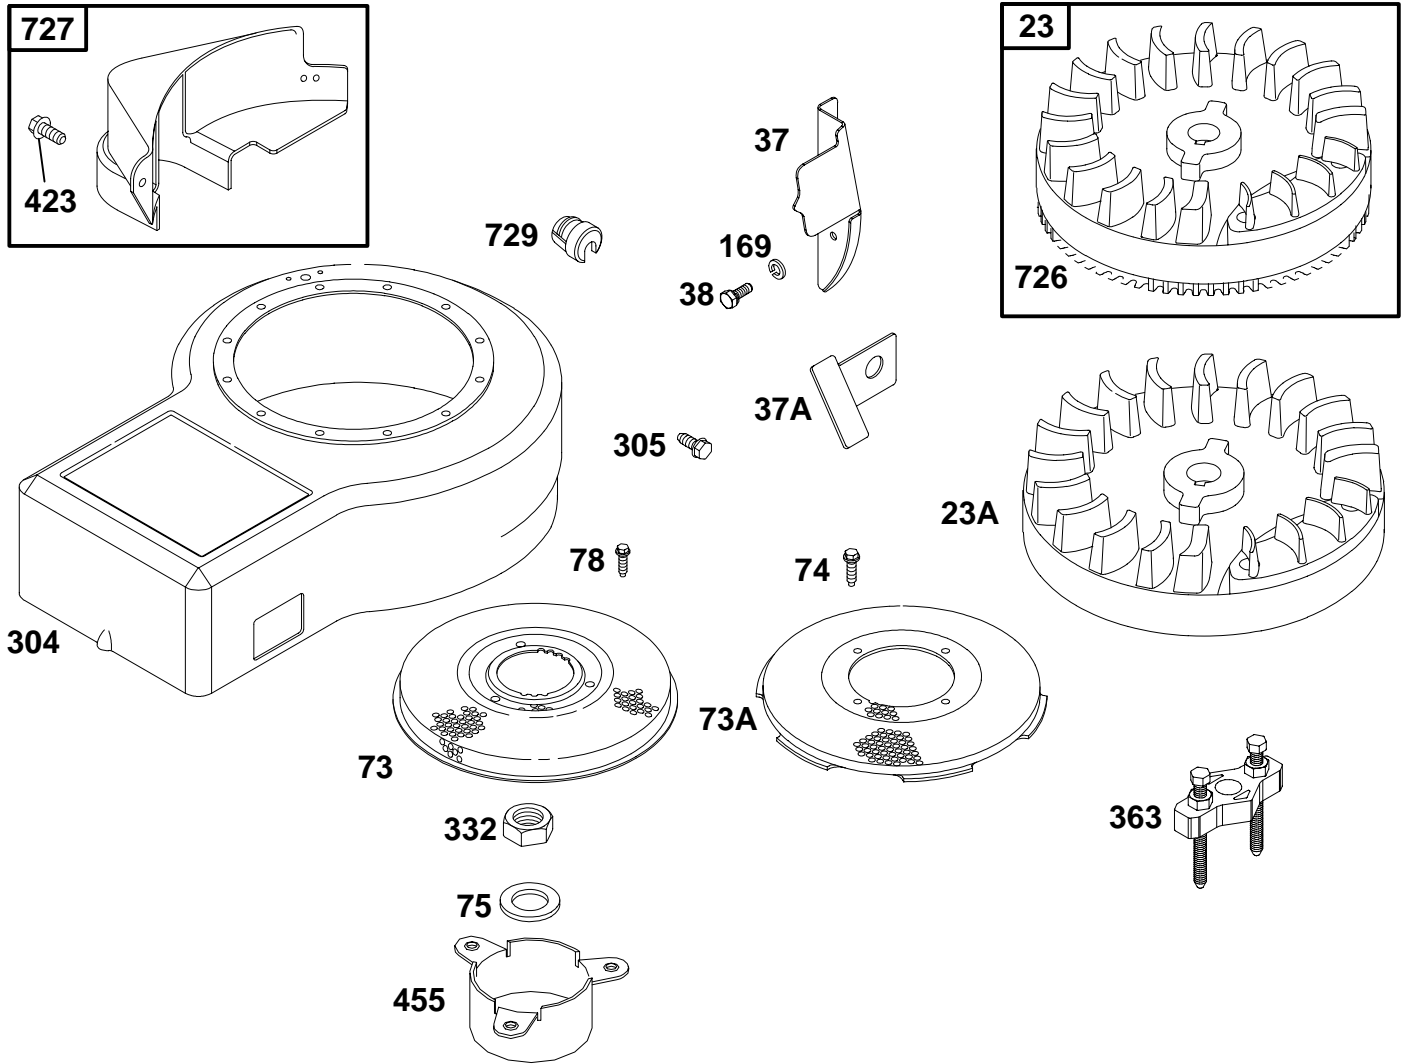

# 254700 to 254799

REF. NO.	PART NO.	DESCRIPTION	REF. NO.	PART NO.	DESCRIPTION	REF. NO.	PART NO.	DESCRIPTION
23	391988	Flywheel	75	225136	Washer-Spring	423	94625	Screw-Shoulder
23A	392157	Flywheel	78	94626	Screw-Hex	455	222561	Cup-Flywheel
37	224886	Guard-Flywheel	169	93713	Washer-Lock	726	392134	Gear-Ring (Includes Mounting Hardware)
37A	224871	Guard-Flywheel	304	496440	Housing-Blower	727	395405	Cover-Starter
38	94811	Screw-Hex.	305	94786	Screw-Hex.	729	281159	Clip-Wire
73	224517	Screen-Rotating	332	94877	Nut-Flywheel			
73A	224874	Screen-Rotating	363	19203	Puller-Flywheel			
74	93758	Screw-Hex.						