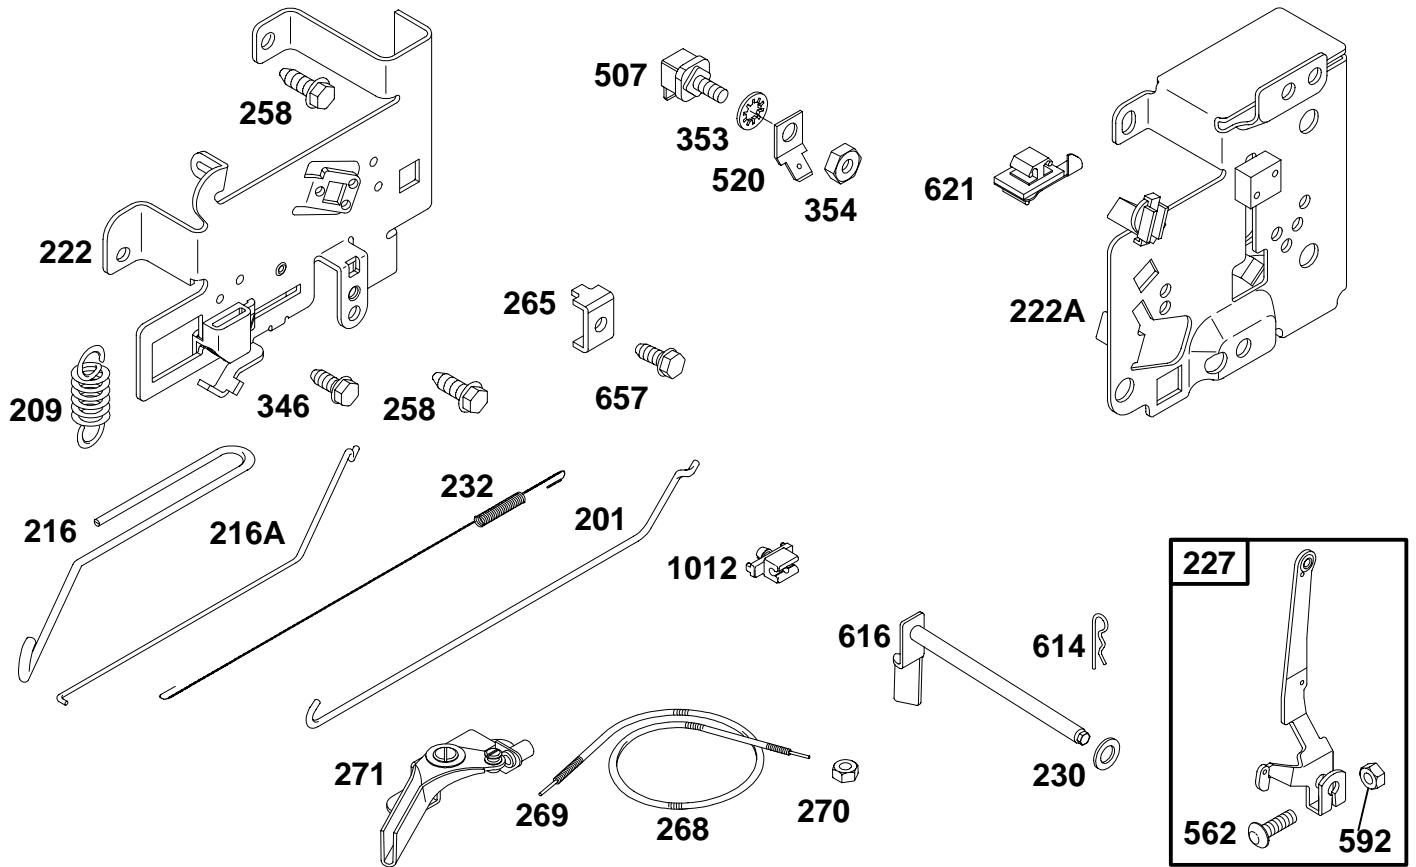

254700 to 254799

REF. NO.	PART NO.	DESCRIPTION	REF. NO.	PART NO.	DESCRIPTION	REF. NO.	PART NO.	DESCRIPTION
201	262767	Link-Governor	216	262766	Link-Choke	271	290568	Lever-Control
209	262784	Spring-Governor	216A	262778	Link-Choke	346	94896	Screw-Hex.
		Note	222	495611	Plate-Control	353	92791	Washer-Lock
		260695 Spring-Governor	222A	494041	Plate-Control	354	90576	Nut-Hex.
		Used on Type No(s). 0121, 0126.	227	493935	Lever-Governor	507	398525	Insulator Assembly
		260871 Spring-Governor	230	94742	Washer-Flat	520	93722	Terminal-Spade
		Used on Type No(s). 0101, 0103, 0113, 0128, 0139, 0140.	232	262785	Spring-Link	562	94907	Bolt-Governor Lever
		261306 Spring-Governor	258	94620	Screw-Hex.	592	231978	Nut-Hex.
		Used on Type No(s). 0115, 0117, 0118, 0119, 0120, 0124, 0130.	265	221535	Clamp-Casing	614	93306	Pin-Cotter
		260695 Spring-Governor	268	65616	Casing-Control Wire (Cut to Required Length)	616	495157	Crank-Governor
		Used on Type No(s). 0125.	269	26633	Wire-Control (Cut to Required Length)	621	396847	Switch-Stop
			270	63426	Locknut-Casing	657	94906	Screw-Hex.
						1012	280414	Retainer-Link

★ Included in Gasket Set-Part No. 393411.

● Included in Carburetor Overhaul Kit-See Ref. 121.
◆ Included in Carburetor Gasket Set-Part No. 494385.