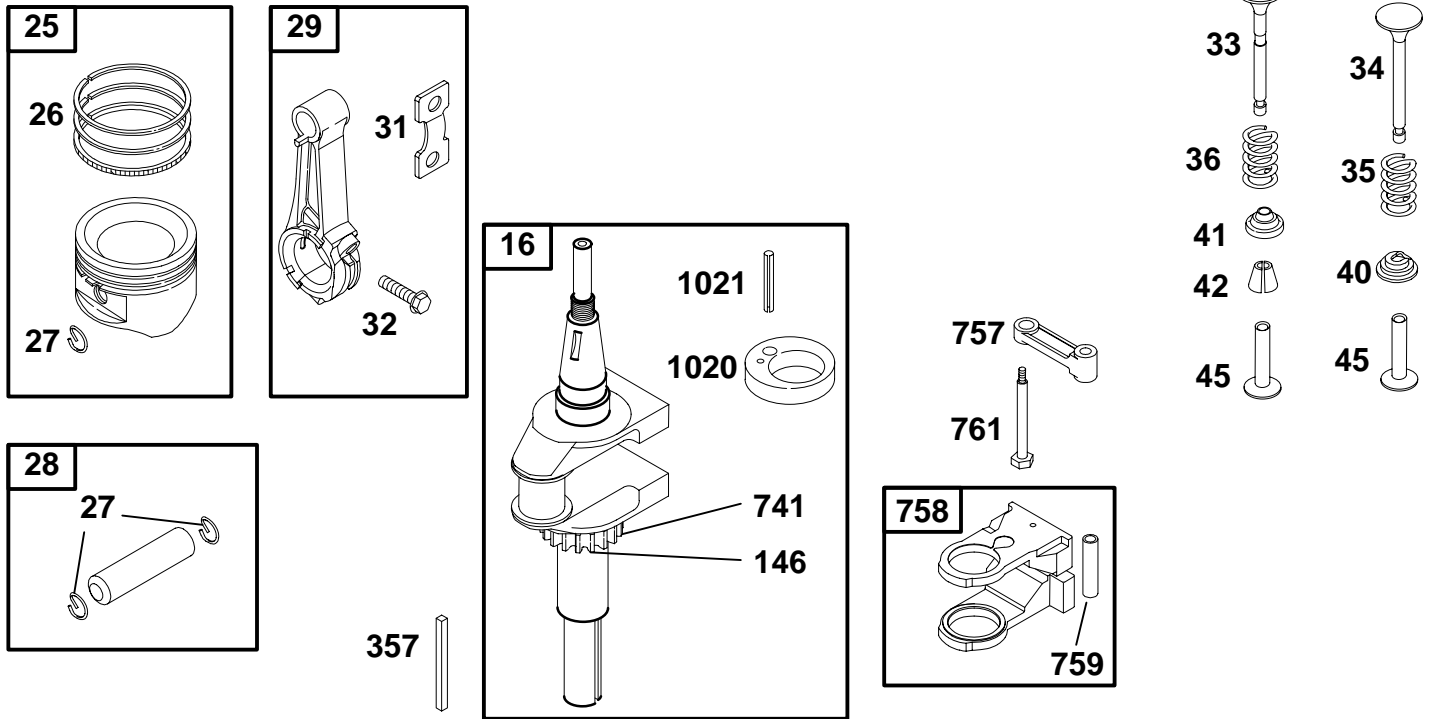

REF. NO.	PART NO.	DESCRIPTION	REF. NO.	PART NO.	DESCRIPTION	REF. NO.	PART NO.	DESCRIPTION
16	498994	Crankshaft	27	260924	Lock-Piston Pin	35	65906	Spring-Valve
25	391285	Piston Assembly (Standard)	28	299691	Pin-Piston (Standard)	36	26828	Spring-Valve
		Note			Note	40	221596	Retainer-Valve
		391287 Piston Assy. (.010" O.S.)			391286 Pin-Piston (.005" O.S.)	41	292260	Retainer-Valve
		391288 Piston Assy. (.020" O.S.)	29	490348	Rod-Connecting (Standard)	42	494553	Keeper-Valve
		391289 Piston Assy. (.030" O.S.)			Note	45	262248	Tappet-Valve
26	391780	Ring Set (Standard)			490469 Rod-Connecting (.020" Undersize)	146	94196	Key-Timing
		Note				357	91540	Key-Drive Pulley
		392331 Ring Set (Standard Chrome)	31	222299	Lock-Rod Screw	741	262932	Gear-Timing
		391781 Ring Set (.010" O.S.)	32	95017	Screw-Conn. Rod	757	213998	Link-Counterweight
		391782 Ring Set (.020" O.S.)	33	261185	Valve-Exhaust	758	391373	Counterweight
		391783 Ring Set (.030" O.S.)	34	261462	Valve-Intake	759	298909	Pin-Counterweight
						761	94593	Screw-Hex.
						1020	261242	Eccentric
						1021	94160	Pin-Eccentric

★ Included in Gasket Set-Part No. 393411.

● Included in Carburetor Overhaul Kit-See Ref. 121.
◆ Included in Carburetor Gasket Set-Part No. 494385.