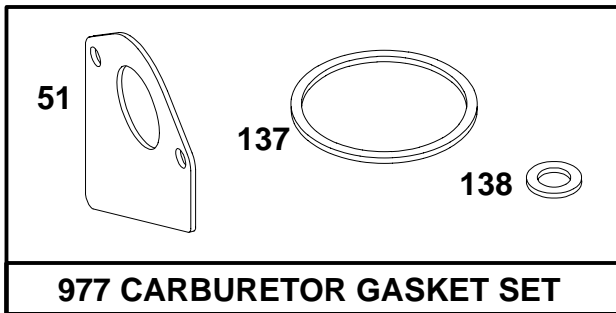

121 CARBURETOR OVERHAUL KIT

977 CARBURETOR GASKET SET