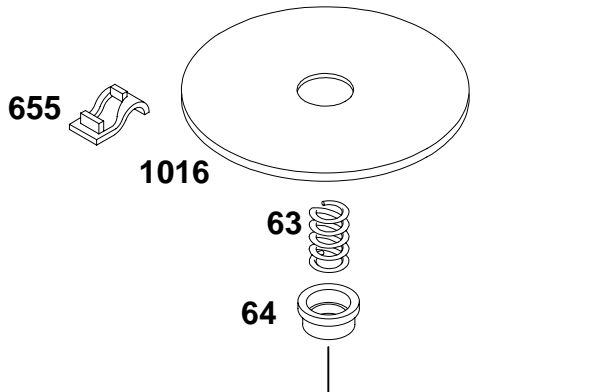

655

1016

63

64

66

71

70

68

67

REF. NO.	PART NO.	DESCRIPTION	REF. NO.	PART NO.	DESCRIPTION	REF. NO.	PART NO.	DESCRIPTION
55	393576	Housing-Rewind Starter	60	490652	Grip-Starter Rope	70	298799	Ratchet-Clutch
56	295871	Pulley-Starter	63	260414	Spring-Ratchet	71	394506	Washer-Retainer
57	490179	Spring-Rewind Starter	64	281204	Adapter-Spring	373	92987	Nut-Hex.
58	66884	Rope-Rewind Starter (63" Long)	65	94128	Screw-Hex.	608	390391	Starter-Rewind
59	490653	Insert-Grip	66	399671	Clutch-Starter	655	222598	Anchor-Spring
			67	394897	Housing-Clutch	1016	490817	Spacer
			68	63770	Ball-Clutch			

★ Included in Gasket Set-Part No. 393411.

● Included in Carburetor Overhaul Kit-See Ref. 121.
◆ Included in Carburetor Gasket Set-Part No. 494385.