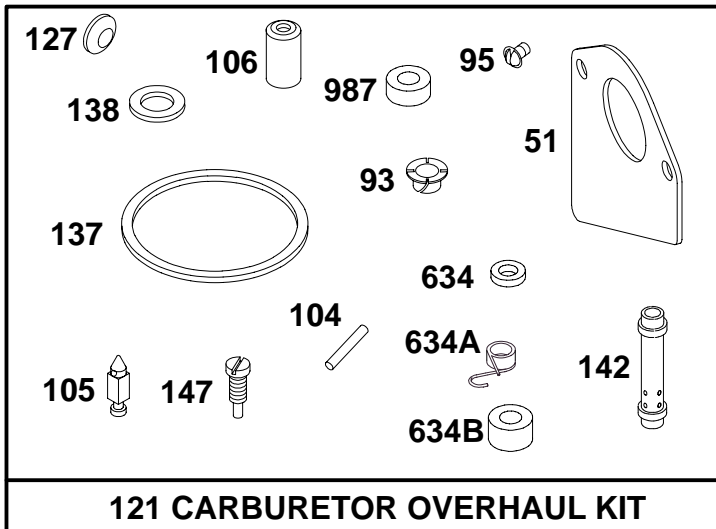

254700 to 254799