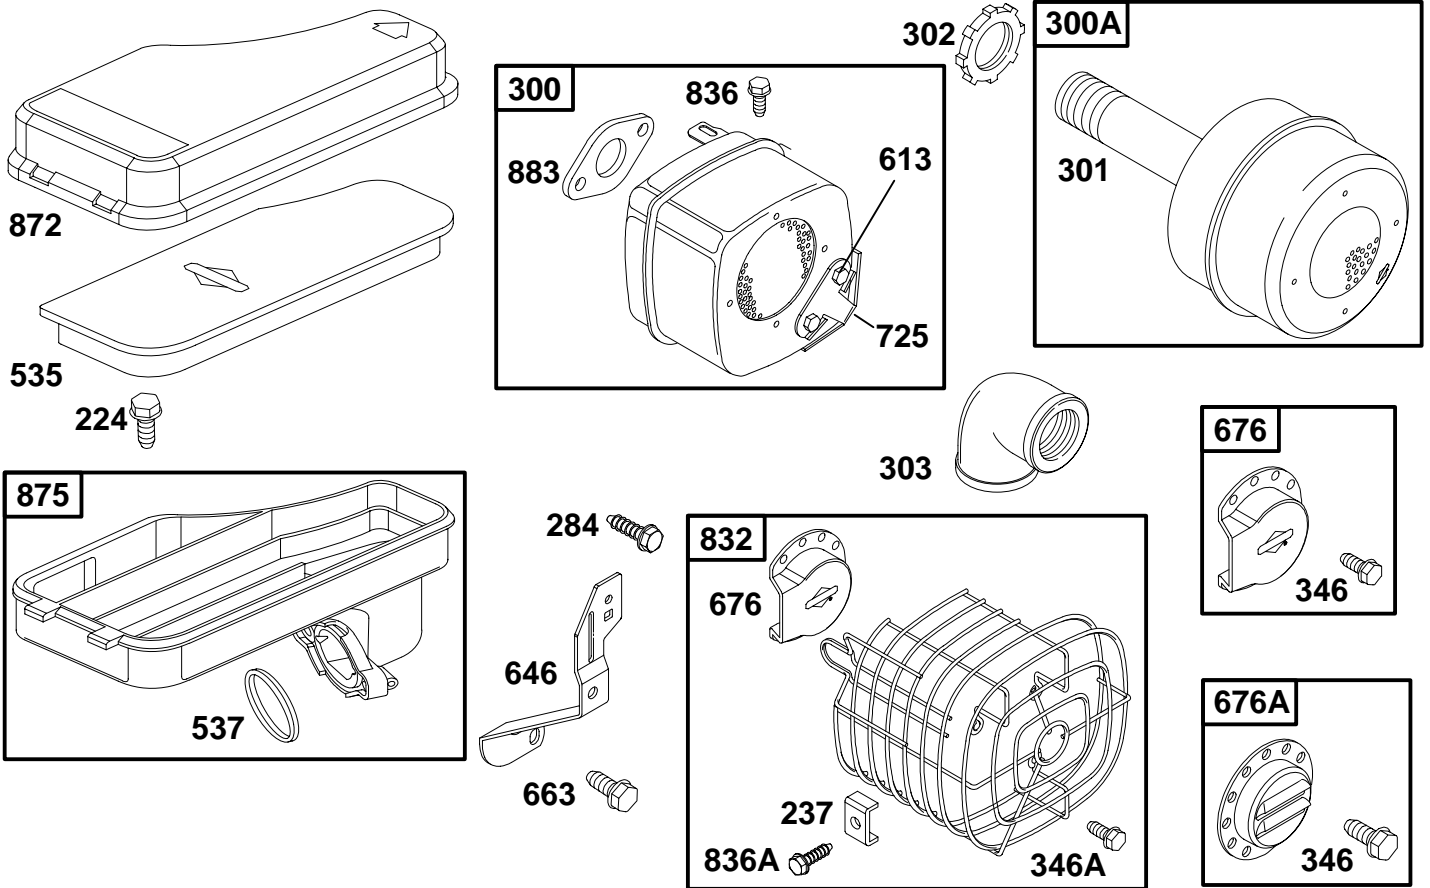

254700 to 254799

REF. NO.	PART NO.	DESCRIPTION	REF. NO.	PART NO.	DESCRIPTION	REF. NO.	PART NO.	DESCRIPTION
224	94513	Screw-Hex.	346	94896	Screw-Hex.	676A	396903	Deflector-Muffler
237	222379	Retainer-Guard	346A	93587	Screw-Hex.	725	223023	Shield-Heat
284	94704	Screw-Hex.	535	272922	Filter-A/C Foam	832	398247	Guard-Muffler
300	491413	Muffler-Exhaust	537	★281106	Seal-O-Ring	836	94513	Screw-Hex.
300A	391569	Muffler-Exhaust	613	93927	Screw-Shoulder	836A	94887	Screw-Hex.
301	93768	Pipe-Muffler	646	224546	Bracket-Support	872	281108	Cover-Air Cleaner
302	261564	Locknut-Muffler	663	94620	Screw-Hex.	875	494745	Base-Air Cleaner
303	91308	Elbow-Exhaust	676	393761	Deflector-Muffler	883	★272293	Gasket-Exhaust

★ Included in Gasket Set-Part No. 393411.

● Included in Carburetor Overhaul Kit-See Ref. 121.
◆ Included in Carburetor Gasket Set-Part No. 494385.