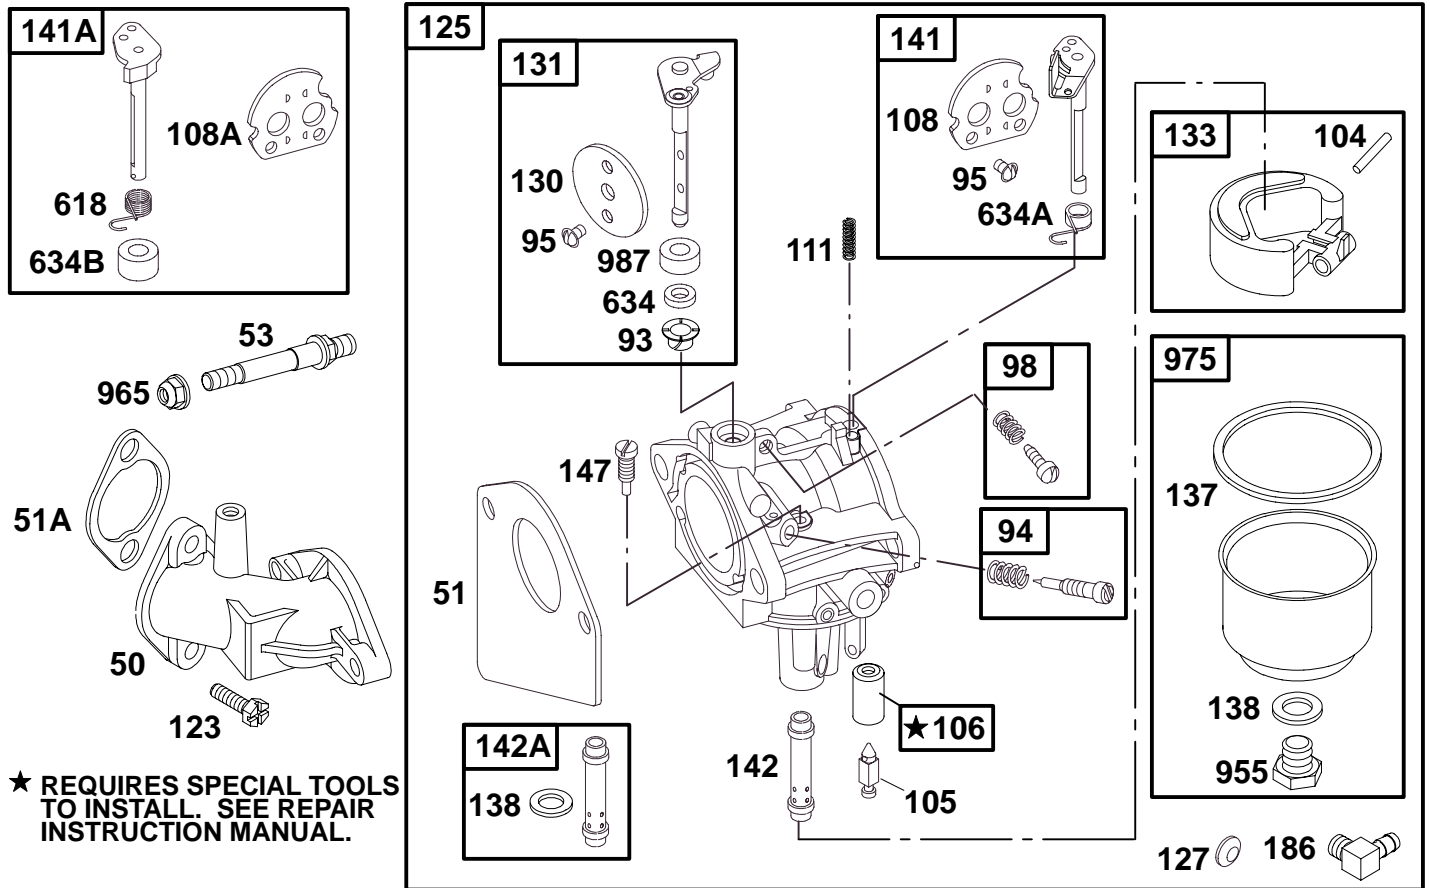

REF. NO.	PART NO.	DESCRIPTION	REF. NO.	PART NO.	DESCRIPTION	REF. NO.	PART NO.	DESCRIPTION	
50	213819	Manifold-Intake	106	●231854	Seat-Inlet (Used After Code Date 92071900).	141A	495931	Shaft-Choke (Used After Code Date 92071900).	
51	◆272554	Gasket-Intake			Note			Note	
51A	★498869	Gasket-Carb. Mtg.			●280328			494879	Shaft-Choke (Used Before Code Date 92072000).
53	94637	Stud-Carb. Mtg.			●280328				
93	●281346	Bushing-Throttle Shaft	108	224667	Valve-Choke	142	●494878	Nozzle-Carburetor (Standard)	
94	494383	Kit-Idle Mixture	108A	224666	Valve-Choke	142A	495604	Nozzle-Carburetor (High Altitude)	
95	●94098	Screw-Choke/Throttle	111	262820	Spring-Friction	147	●497472	Jet-Pilot	
98	495800	Screw-Idle Speed (Used After Code Date 92071900).	123	94616	Screw-T/30	186	493496	Connector-Hose	
		Note	125	495784	Carburetor	618	262803	Spring	
		398185	127	●	Plug-Welch (Sold in Kit Only)	634	●281167	Seal-Throttle Shaft	
		Screw-Idle Speed (Used Before Code Date 92072000).	130	224539	Valve-Throttle	634A	●494453	Seal-Spring Assy.	
104	●231789	Pin-Float Hinge	131	494379	Throttle Shaft Kit	955	94642	Screw	
105	●231855	Kit-Needle/Seat (Used After Code Date 92071900).	133	494381	Float-Carburetor	965	94108	Nut	
		Note	137	◆281165	Gasket-Float Bowl	975	494378	Bowl Assembly	
		●494788	138	◆281164	Washer-Seal	987	281166	Seal	
		Kit-Needle/Seat (Used Before Code Date 92072000).	141	495097	Shaft-Choke				

★ Included in Gasket Set-Part No. 393411.

● Included in Carburetor Overhaul Kit-See Ref. 121.
◆ Included in Carburetor Gasket Set-Part No. 494385.