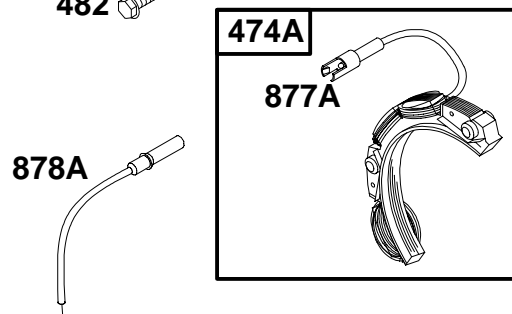

REF. NO.	PART NO.	DESCRIPTION	REF. NO.	PART NO.	DESCRIPTION	REF. NO.	PART NO.	DESCRIPTION
333	398811	Armature-Magneto	474	393474	Alternator (Dual Circuit)	877	393456	Wire-Alternator
334	94731	Screw-Hex.	474A	391529	Alternator	877A	393814	Wire-Alternator
356	399223	Wire-Stop	482	93621	Screw-Hex.	878	393362	Harness-Alternator
356A	494328	Wire-Stop	851	493880	Terminal-Cable	878A	393422	Harness-Alternator

★ Included in Gasket Set-Part No. 393411.

● Included in Carburetor Overhaul Kit-See Ref. 121.
◆ Included in Carburetor Gasket Set-Part No. 494385.