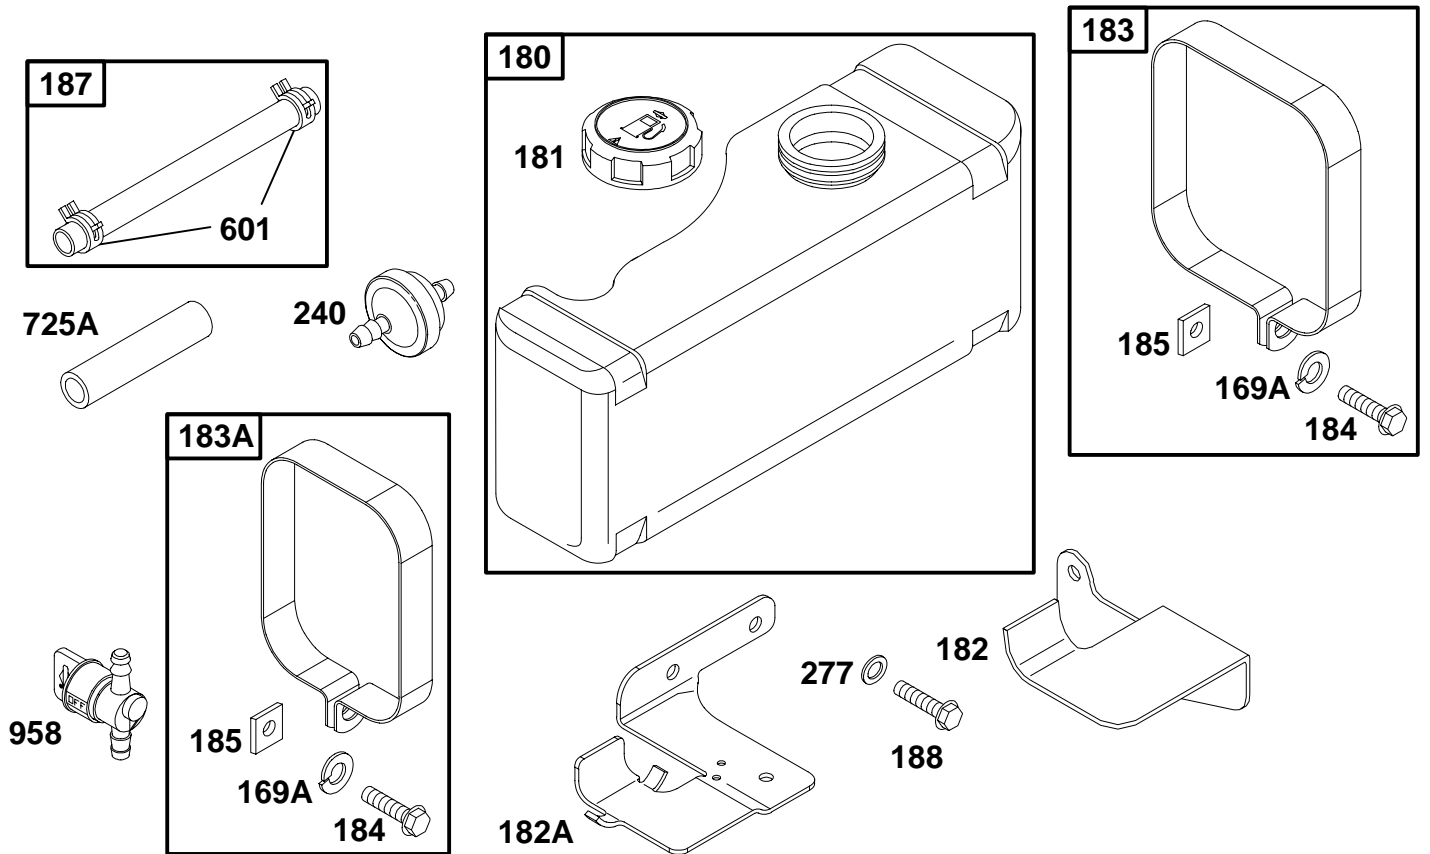

254700 to 254799

REF. NO.	PART NO.	DESCRIPTION	REF. NO.	PART NO.	DESCRIPTION	REF. NO.	PART NO.	DESCRIPTION	
169A	90832	Washer-Lock	188	93634	Screw-Hex. (Used on Engines With Electric Start)	277	22776	Washer-Flat (Used on Engines With Electric Start)	
180	390225	Tank-Fuel			Note			Note	
181	493988	Cap-Fuel Tank			94627		22963	Washer-Flat (Used on Engines With Rewind Start Only)	
182	222980	Bracket-Fuel Tank							
182A	222979	Bracket-Fuel Tank							
183	496853	Strap-Fuel Tank							
183A	496852	Strap-Fuel Tank							
184	94286	Screw-Hex.	240	298090	Filter-Fuel	601	93053	Clamp-Hose	
185	90970	Nut-Square			Note	725A	222175	Shield-Heat	
187	299146	Line-Fuel (Cut to Required Length)			394358		958	490565	ValveShutoff
					Filter-Fuel Used on Type No(s). 0123, 0140.				

★ Included in Gasket Set-Part No. 393411.

● Included in Carburetor Overhaul Kit-See Ref. 121.
◆ Included in Carburetor Gasket Set-Part No. 494385.