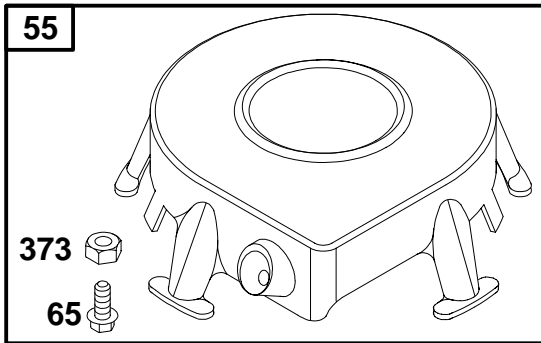

608

55

57

56

58

60

59

655

1016

63

64

66

71

70

68

67

REF. NO.	PART NO.	DESCRIPTION	REF. NO.	PART NO.	DESCRIPTION	REF. NO.	PART NO.	DESCRIPTION
55	393576	Housing-Rewind Starter	60	490652	Grip-Starter Rope	70	298799	Ratchet-Clutch
56	295871	Pulley-Starter	63	260414	Spring-Ratchet	71	394506	Washer-Retainer
57	490179	Spring-Rewind Starter	64	281204	Adapter-Spring	373	92987	Nut-Hex.
58	66884	Rope-Rewind Starter (63" Long)	65	94128	Screw-Hex.	608	390391	Starter-Rewind
59	490653	Insert-Grip	66	399671	Clutch-Starter	655	222598	Anchor-Spring
			67	394897	Housing-Clutch	1016	490817	Spacer
			68	63770	Ball-Clutch			

★ Included in Gasket Set-Part No. 393411.

● Included in Carburetor Overhaul Kit-See Ref. 121.
◆ Included in Carburetor Gasket Set-Part No. 494385.