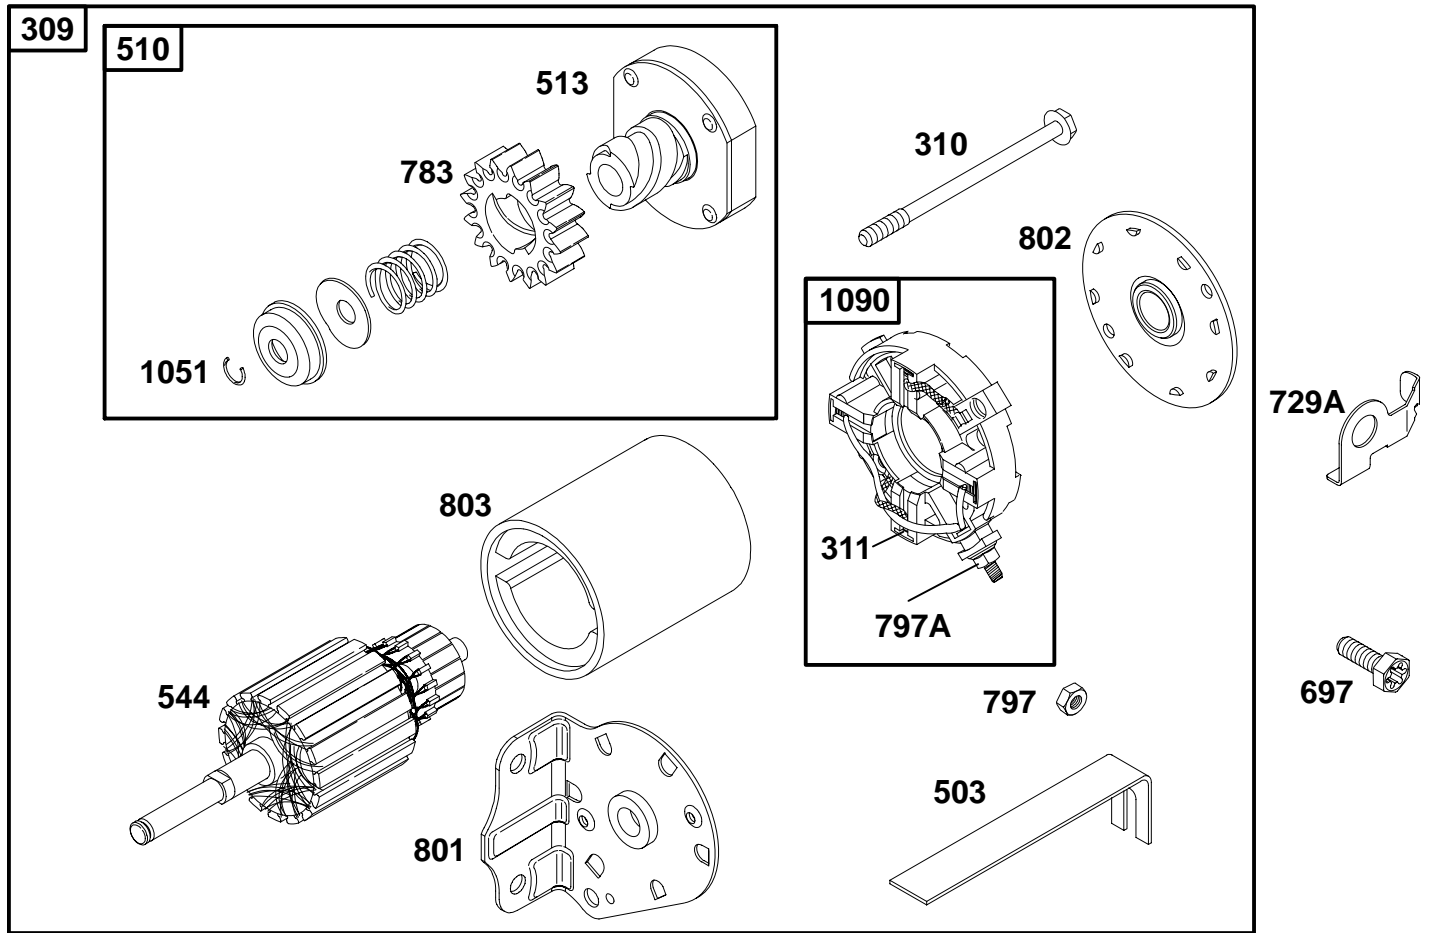

254700 to 254799

REF. NO.	PART NO.	DESCRIPTION	REF. NO.	PART NO.	DESCRIPTION	REF. NO.	PART NO.	DESCRIPTION
309	497595	Motor-Starter	697	94773	Screw (Starter Motor Mounting)	797A	693167	Nut (Starter Terminal)
310	94003	Bolt (Starter Motor)	729A	225170	Clip-Wire	801	497626	Cap-Drive
311	497608	Brush Set	783	693058	Gear-Starter	802	497607	Cap-End
503	806000	Strap-Starter	797	92278	Nut (Starter Terminal)	803	497604	Housing-Starter
510	497606	Drive-Starter				1051	263080	Ring-Retaining
513	398003	Clutch-Drive				1090	497605	Retainer-Brush
544	497603	Armature-Starter						

★ Included in Gasket Set-Part No. 393411.

● Included in Carburetor Overhaul Kit-See Ref. 121.
◆ Included in Carburetor Gasket Set-Part No. 494385.