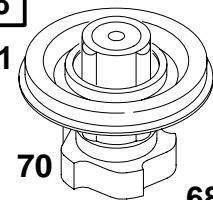

608

55

57

56

58

60

59

655

1016

63

64

66

71

70

68

67

REF. NO.	PART NO.	DESCRIPTION	REF. NO.	PART NO.	DESCRIPTION	REF. NO.	PART NO.	DESCRIPTION
55	393576	Housing-Rewind Starter	60	490652	Grip-Starter Rope	70	298799	Ratchet-Clutch
56	295871	Pulley-Starter	63	260414	Spring-Ratchet	71	394506	Washer-Retainer
57	490179	Spring-Rewind Starter	64	281204	Adapter-Spring	373	92987	Nut-Hex.
58	66884	Rope-Rewind Starter (63" Long)	65	94128	Screw-Hex.	608	390391	Starter-Rewind
59	490653	Insert-Grip	66	399671	Clutch-Starter	655	222598	Anchor-Spring
			67	394897	Housing-Clutch	1016	490817	Spacer
			68	63770	Ball-Clutch			

★ Included in Gasket Set-Part No. 393411.

● Included in Carburetor Overhaul Kit-See Ref. 121.
◆ Included in Carburetor Gasket Set-Part No. 494385.