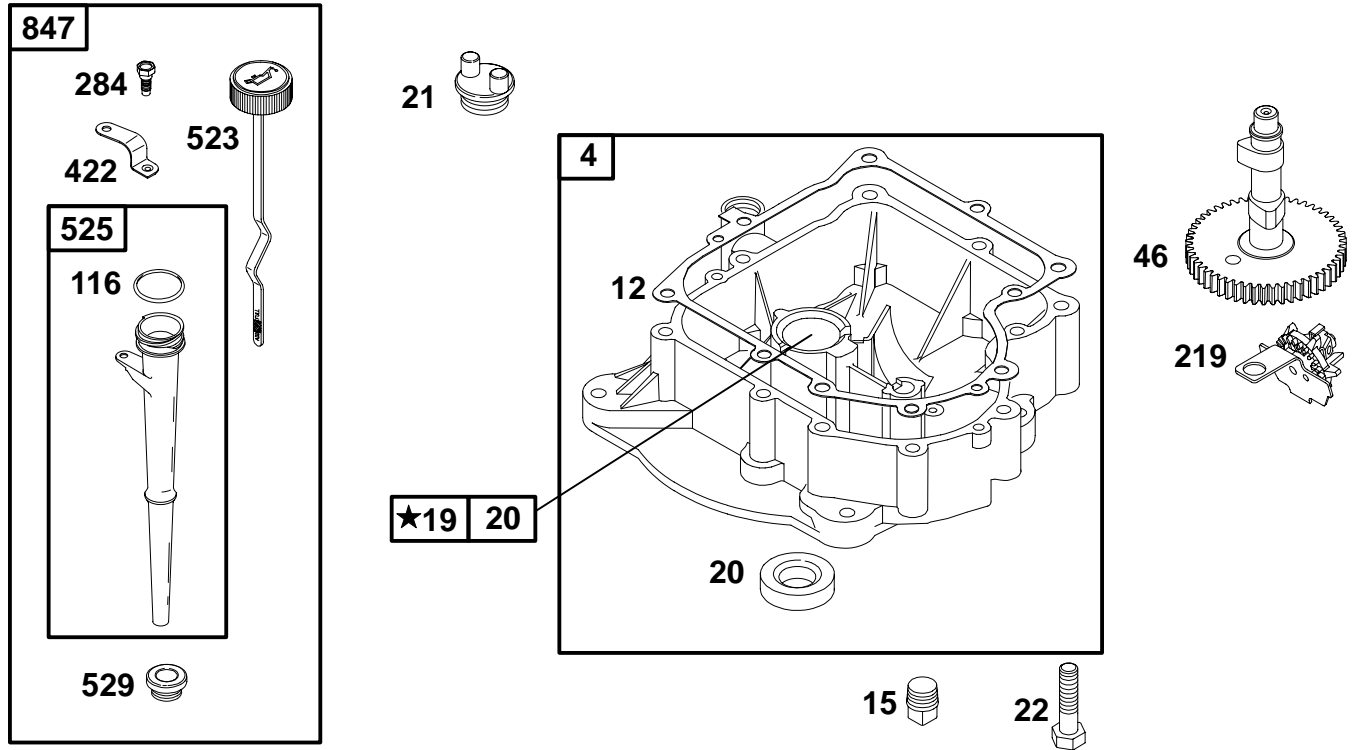

254700 to 254799

**★ REQUIRES SPECIAL TOOLS TO INSTALL.
SEE REPAIR INSTRUCTION MANUAL.**

REF. NO.	PART NO.	DESCRIPTION	REF. NO.	PART NO.	DESCRIPTION	REF. NO.	PART NO.	DESCRIPTION
4	391784	Sump-Engine	19	490666	Bushing	523	495229	Dipstick
12	★271702	Gasket-Crankcase (.015" Thick, Standard)	20	★291675	Seal-Oil	525	280134	Tube-Oil Fill
		Note	21	66768	Plug-Oil Fill	529	★281370	Seal-Fill Tube
		★270915 Gasket-Crankcase (.005" Thick)	22	93585	Screw-Hex.	847	392067	Dipstick/Tube Assembly
		★270916 Gasket-Crankcase (.009" Thick)	46	212897	Gear-Cam			
15	94239	Plug-Oil Drain	116	★270920	Seal-O-Ring			
			219	490815	Governor-Oil Slinger			
			284	94602	Screw-Hex.			
			422	224872	Bracket-Oil Fill			

★ Included in Gasket Set-Part No. 393411.

● Included in Carburetor Overhaul Kit-See Ref. 121.
◆ Included in Carburetor Gasket Set-Part No. 494385.