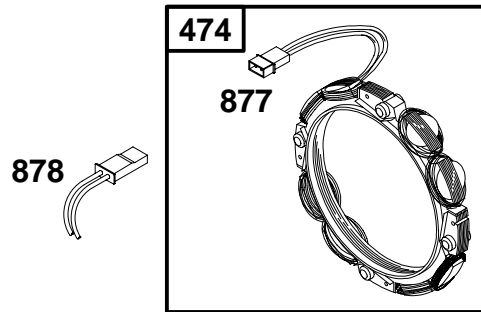

REF. NO.	PART NO.	DESCRIPTION	REF. NO.	PART NO.	DESCRIPTION	REF. NO.	PART NO.	DESCRIPTION
333	398811	Armature-Magneto	474	393474	Alternator (Dual Circuit)	877	393456	Wire-Alternator
334	94731	Screw-Hex.	474A	391529	Alternator	877A	393814	Wire-Alternator
356	399223	Wire-Stop	482	93621	Screw-Hex.	878	393362	Harness-Alternator
356A	494328	Wire-Stop	851	493880	Terminal-Cable	878A	393422	Harness-Alternator

★ Included in Gasket Set-Part No. 393411.

● Included in Carburetor Overhaul Kit-See Ref. 121.
◆ Included in Carburetor Gasket Set-Part No. 494385.