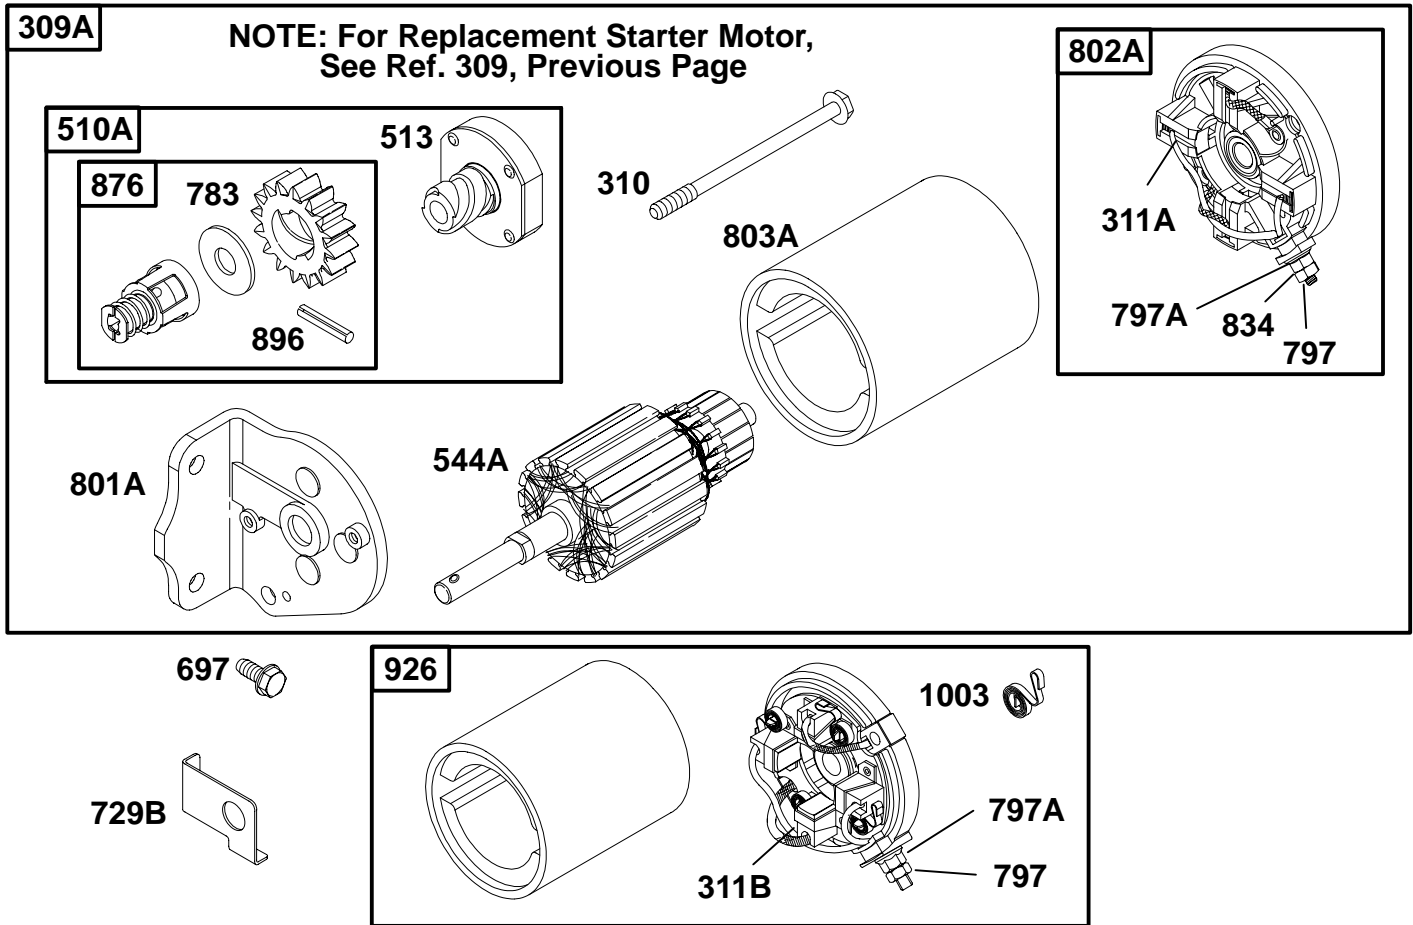

REF. NO.	PART NO.	DESCRIPTION	REF. NO.	PART NO.	DESCRIPTION	REF. NO.	PART NO.	DESCRIPTION
309A		Motor-Starting (For Replacement Starter Motor, See Ref 309, Previous Page.)	503	806000	Strap-Starter	802A	395537	Cap-End (For 3 5/8" Housing Length)
310	94003	Bolt (Starter Motor) (For 3 5/8" Housing Length)	510A	495878	Drive-Starter			Note
		Note	513	398003	Clutch-Drive			494988 Cap-End (For 4 3/8" Housing Length)
		95035 Bolt (Starter Motor) (For 4 3/8" Housing Length)	544A	390837	Armature-Starter (For 3 5/8" Housing Length)	803A	398159	Housing-Starter (For 3 5/8" Housing Length)
		94169 Bolt (Starter Motor) (For 4 9/16" Housing Length)			Note			Note
311A	395538	Brush Set (For 3 5/8" Housing Length)	697	94627	Screw (Starter Motor Mounting)			494205 Housing-Starter (For 4 9/16" Housing Length)
311B	490311	Brush Set (For 4 9/16" Housing Length)	729B	224723	Clip-Wire	896	94288	Pin-Roll
			783	693059	Gear-Starter	926	498233	Housing/Cap (For 4 9/16" Hsg. Length)
			797	93715	Nut-Hex. (Starter Terminal)	1003	490316	Spring-Brush (For 4 9/16" Hsg. Length)
			797A	94010	Nut-Hex. (Starter Terminal)			
			801A	394856	Cap-Drive			

★ Included in Gasket Set-Part No. 393411.

● Included in Carburetor Overhaul Kit-See Ref. 121.
◆ Included in Carburetor Gasket Set-Part No. 494385.