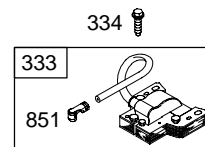

1019 LABEL KIT

1058 OWNER'S MANUAL

1330 REPAIR MANUAL

Illustrations cover a range of engines. Parts shown without corresponding text may not be used on your specific engine.

Illustrations cover a range of engines. Parts shown without corresponding text may not be used on your specific engine.
 5446-3 Assemblies include all parts shown in frames.

280H00

344

Illustrations cover a range of engines. Parts shown without corresponding text may not be used on your specific engine.

Illustrations cover a range of engines. Parts shown without corresponding text may not be used on your specific engine.
 5446-5 Assemblies include all parts shown in frames.

DC ONLY	DUAL CIRCUIT	TRI CIRCUIT
474	474A 1059	474B 1059
877A	877	877B
578	878	878A
		526 501

NOTE: All stators use a No. 1119 mounting screw. 

NOTE: The proper flywheel part number and/or the alternator magnet size will determine the alternator type or output. See repair instruction manual for additional information.