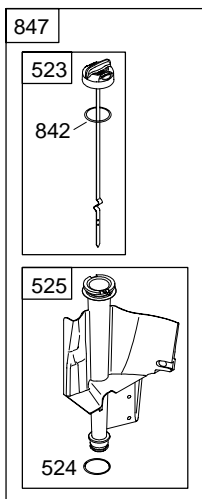

Illustrations cover a range of engines. Parts shown without corresponding text may not be used on your specific engine.
5446-3 Assemblies include all parts shown in frames.