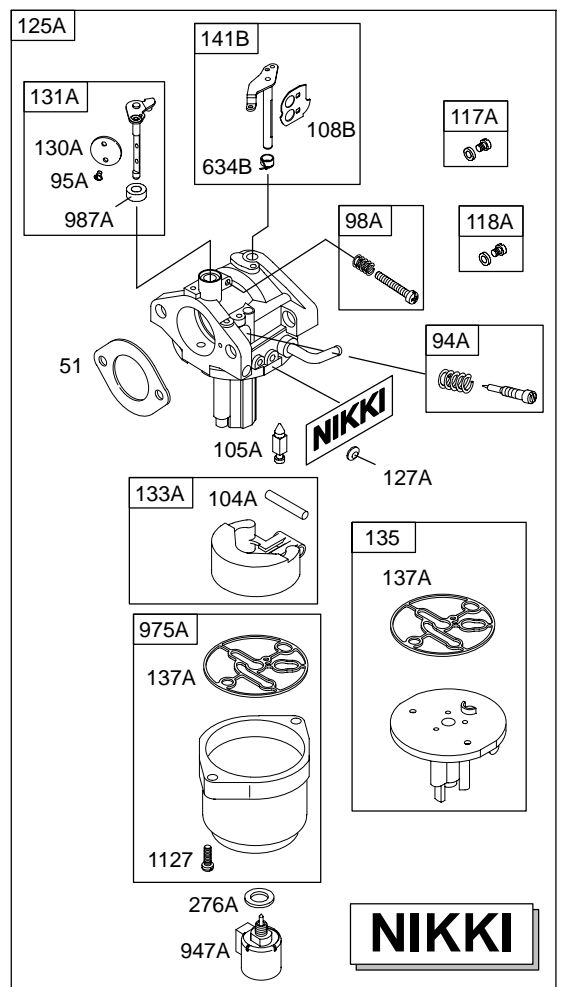

280H00

Illustrated Parts List

Model Series

280H00

TYPE NUMBERS
0005 THROUGH 0385.

TABLE OF CONTENTS

Air Cleaner	5
Alternator	7
Blower Housing	5
Camshaft	2
Carburetor	4
Controls	7
Crankshaft	2
Cylinder	2
Cylinder Head	3
Electric Starter	7
Engine Sump	2
Exhaust System	5
Flywheel	6
Fuel Supply	4
Gasket Set – Engine	2
Gasket Set – Valve	3
Governor Spring	7
Ignition	7
Kit – Carburetor Overhaul	4
Lubrication	3
Piston, Rings, Connecting Rod	2
Rewind Starter	6
Valves	3

1019 LABEL KIT

1058 OWNER'S MANUAL

1330 REPAIR MANUAL

Illustrations cover a range of engines. Parts shown without corresponding text may not be used on your specific engine.

Illustrations cover a range of engines. Parts shown without corresponding text may not be used on your specific engine.
 5446-3 Assemblies include all parts shown in frames.

280H00

344

Illustrations cover a range of engines. Parts shown without corresponding text may not be used on your specific engine.

Illustrations cover a range of engines. Parts shown without corresponding text may not be used on your specific engine.
 5446-5 Assemblies include all parts shown in frames.

DC ONLY	DUAL CIRCUIT	TRI CIRCUIT
474	474A 1059	474B 1059
877A	877	877B
578	878	878A
		526 501

NOTE: All stators use a No. 1119 mounting screw. 

NOTE: The proper flywheel part number and/or the alternator magnet size will determine the alternator type or output. See repair instruction manual for additional information.