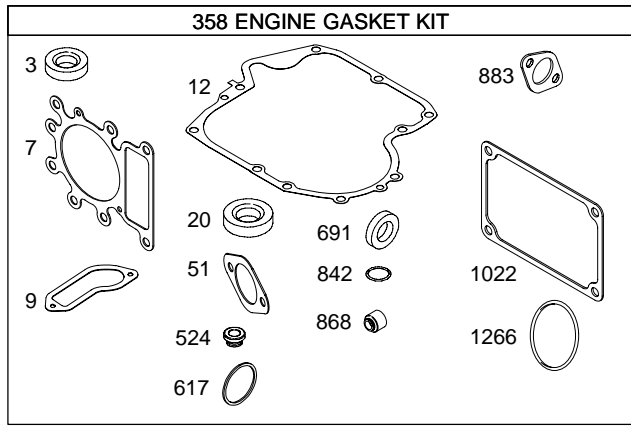

1019 LABEL KIT

1058 OWNER'S MANUAL

1330 REPAIR MANUAL