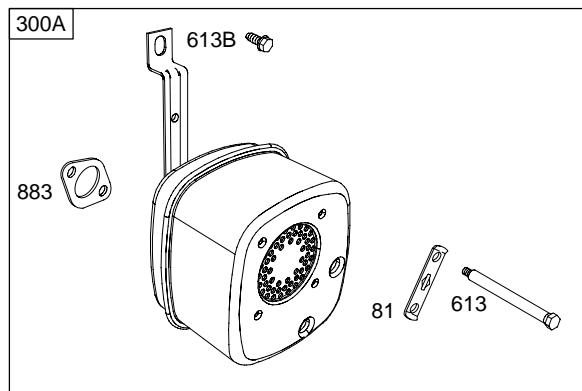

Illustrations cover a range of engines. Parts shown without corresponding text may not be used on your specific engine.
5446-5 Assemblies include all parts shown in frames.