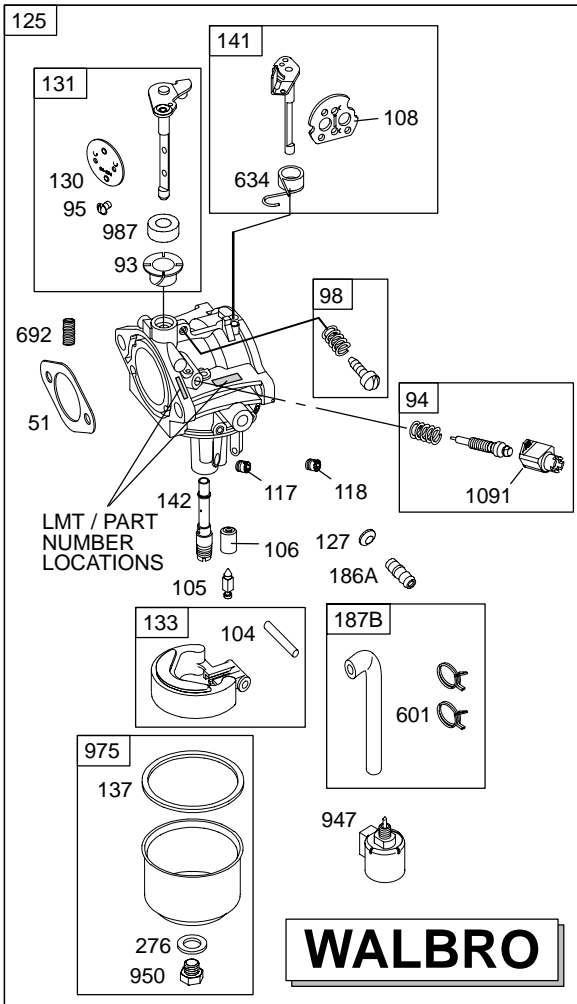

280H00

344

Illustrations cover a range of engines. Parts shown without corresponding text may not be used on your specific engine.