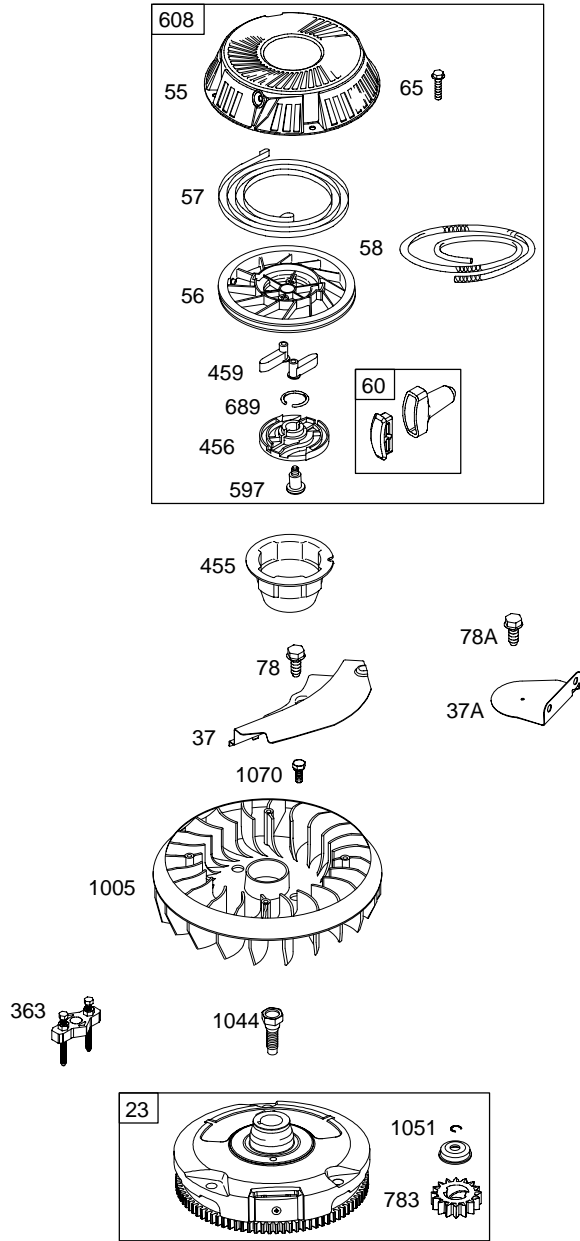

DC ONLY	DUAL CIRCUIT	TRI CIRCUIT
474	474A 1059	474B 1059
877A	877	877B
578	878	878A
		526 501

NOTE: All stators use a No. 1119 mounting screw. 

NOTE: The proper flywheel part number and/or the alternator magnet size will determine the alternator type or output. See repair instruction manual for additional information.