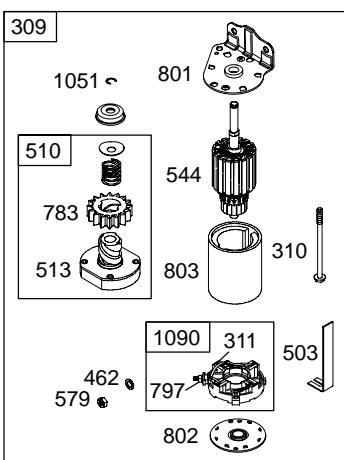

DC ONLY	DUAL CIRCUIT	TRI CIRCUIT
474	474A 1059	474B 1059
877A	877	877B
578	878	878A
		526 501

NOTE: All stators use a No. 1119 mounting screw. 

NOTE: The proper flywheel part number and/or the alternator magnet size will determine the alternator type or output. See repair instruction manual for additional information.