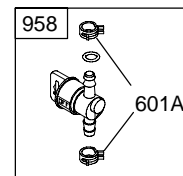

280H00

344

Illustrations cover a range of engines. Parts shown without corresponding text may not be used on your specific engine.