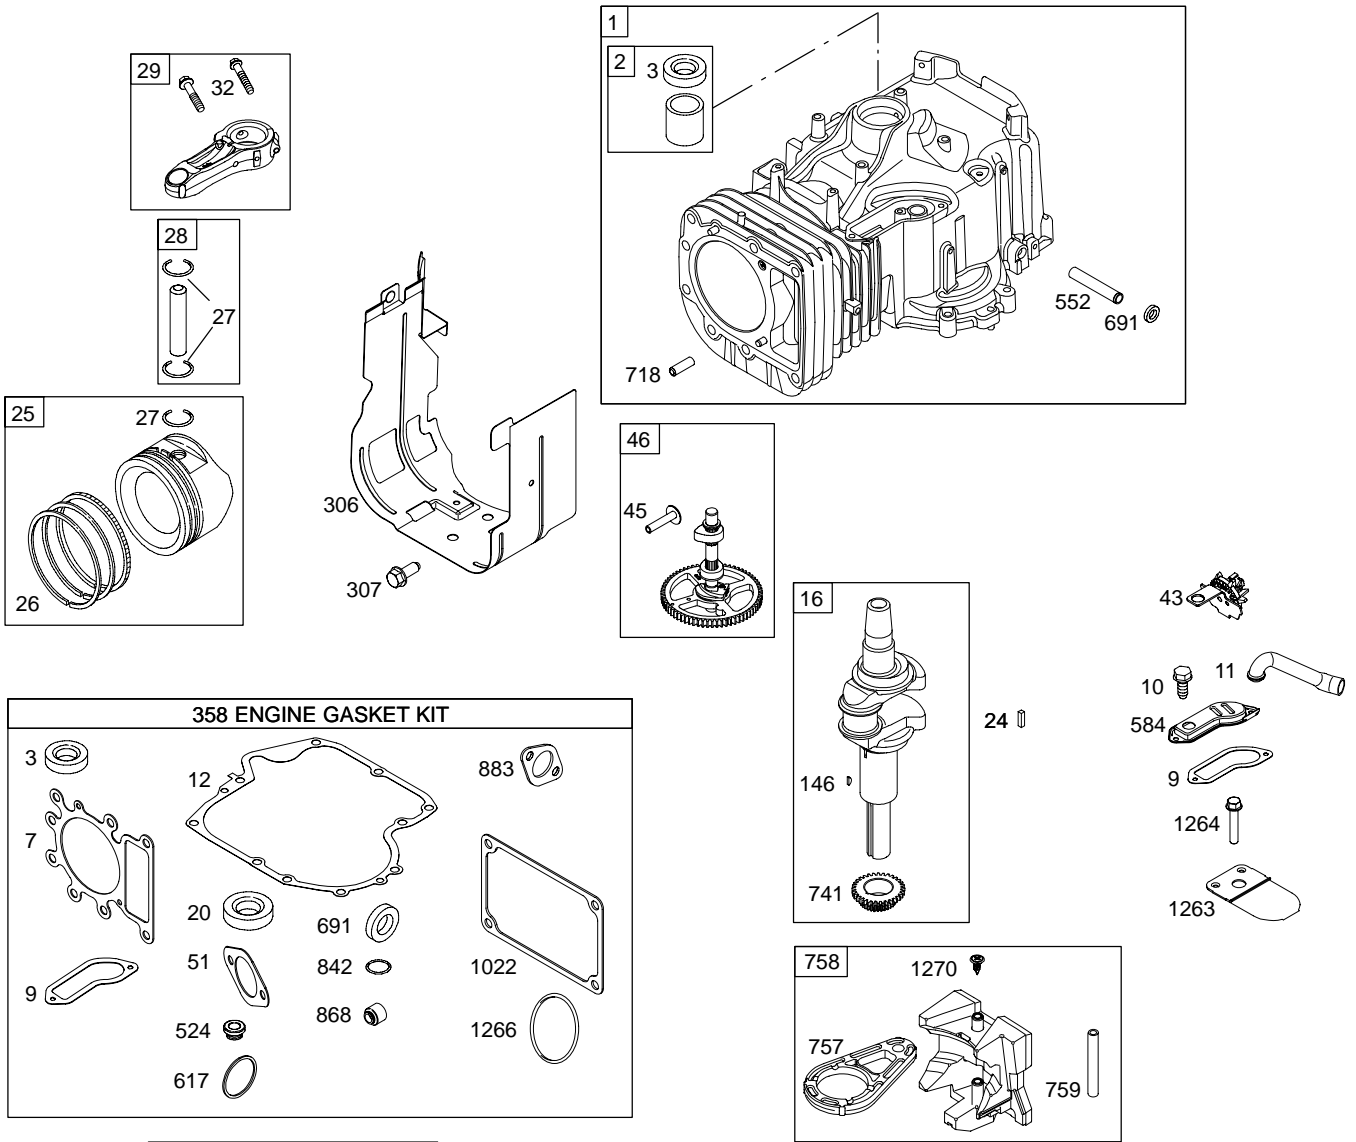

1019 LABEL KIT

1058 OWNER'S MANUAL

1330 REPAIR MANUAL