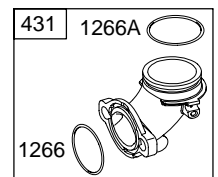

1019 LABEL KIT

1058 OWNER'S MANUAL

1330 REPAIR MANUAL

Illustrations cover a range of engines. Parts shown without corresponding text may not be used on your specific engine.

Illustrations cover a range of engines. Parts shown without corresponding text may not be used on your specific engine.
 5446-3 Assemblies include all parts shown in frames.

280H00

344

Illustrations cover a range of engines. Parts shown without corresponding text may not be used on your specific engine.

Illustrations cover a range of engines. Parts shown without corresponding text may not be used on your specific engine.
 5446-5 Assemblies include all parts shown in frames.

DC ONLY	DUAL CIRCUIT	TRI CIRCUIT
474	474A 1059	474B 1059
877A	877	877B
578	878	878A
		526 501

NOTE: All stators use a No. 1119 mounting screw. 

NOTE: The proper flywheel part number and/or the alternator magnet size will determine the alternator type or output. See repair instruction manual for additional information.