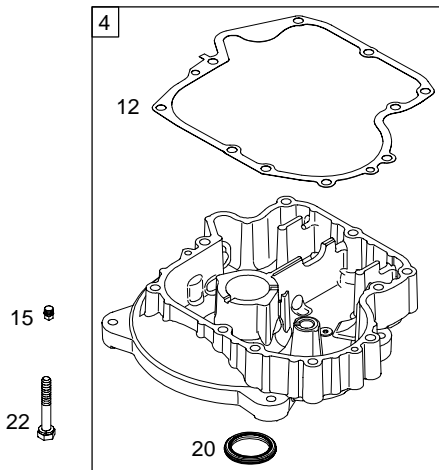

280H00

Illustrated Parts List

Model Series

280H00

TYPE NUMBERS
0005 THROUGH 0385.

TABLE OF CONTENTS

Air Cleaner	5
Alternator	7
Blower Housing	5
Camshaft	2
Carburetor	4
Controls	7
Crankshaft	2
Cylinder	2
Cylinder Head	3
Electric Starter	7
Engine Sump	2
Exhaust System	5
Flywheel	6
Fuel Supply	4
Gasket Set – Engine	2
Gasket Set – Valve	3
Governor Spring	7
Ignition	7
Kit – Carburetor Overhaul	4
Lubrication	3
Piston, Rings, Connecting Rod	2
Rewind Starter	6
Valves	3

1019 LABEL KIT

1058 OWNER'S MANUAL

1330 REPAIR MANUAL

Illustrations cover a range of engines. Parts shown without corresponding text may not be used on your specific engine.

Illustrations cover a range of engines. Parts shown without corresponding text may not be used on your specific engine.
 5446-3 Assemblies include all parts shown in frames.