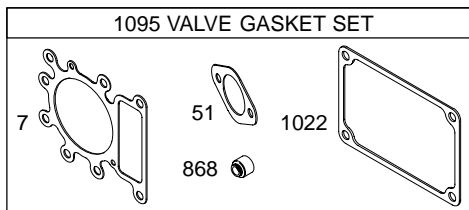

280H00

Illustrated Parts List

Model Series

280H00

TYPE NUMBERS
0005 THROUGH 0385.

TABLE OF CONTENTS

Air Cleaner	5
Alternator	7
Blower Housing	5
Camshaft	2
Carburetor	4
Controls	7
Crankshaft	2
Cylinder	2
Cylinder Head	3
Electric Starter	7
Engine Sump	2
Exhaust System	5
Flywheel	6
Fuel Supply	4
Gasket Set – Engine	2
Gasket Set – Valve	3
Governor Spring	7
Ignition	7
Kit – Carburetor Overhaul	4
Lubrication	3
Piston, Rings, Connecting Rod	2
Rewind Starter	6
Valves	3

1019 LABEL KIT

1058 OWNER'S MANUAL

1330 REPAIR MANUAL

Illustrations cover a range of engines. Parts shown without corresponding text may not be used on your specific engine.

Illustrations cover a range of engines. Parts shown without corresponding text may not be used on your specific engine.
 5446-3 Assemblies include all parts shown in frames.