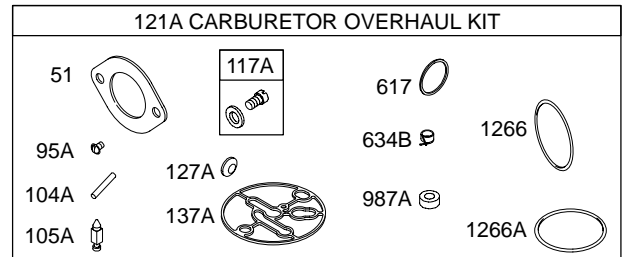

280H00

Illustrated Parts List

Model Series

280H00

TYPE NUMBERS
0005 THROUGH 0385.

TABLE OF CONTENTS

Air Cleaner	5
Alternator	7
Blower Housing	5
Camshaft	2
Carburetor	4
Controls	7
Crankshaft	2
Cylinder	2
Cylinder Head	3
Electric Starter	7
Engine Sump	2
Exhaust System	5
Flywheel	6
Fuel Supply	4
Gasket Set – Engine	2
Gasket Set – Valve	3
Governor Spring	7
Ignition	7
Kit – Carburetor Overhaul	4
Lubrication	3
Piston, Rings, Connecting Rod	2
Rewind Starter	6
Valves	3

1019 LABEL KIT

1058 OWNER'S MANUAL

1330 REPAIR MANUAL

Illustrations cover a range of engines. Parts shown without corresponding text may not be used on your specific engine.

Illustrations cover a range of engines. Parts shown without corresponding text may not be used on your specific engine.
 5446-3 Assemblies include all parts shown in frames.

280H00

344

Illustrations cover a range of engines. Parts shown without corresponding text may not be used on your specific engine.

Illustrations cover a range of engines. Parts shown without corresponding text may not be used on your specific engine.
 5446-5 Assemblies include all parts shown in frames.