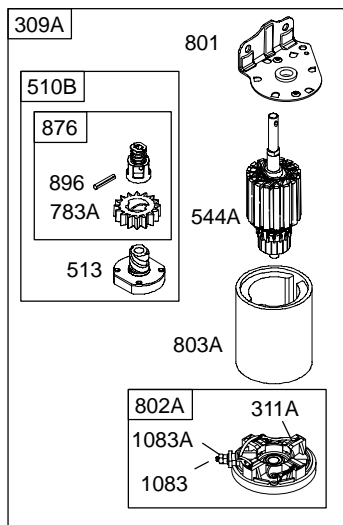

NOTE: For Replacement Starter Motor, See Reference 309.

283700

REF. NO.	PART NO.	DESCRIPTION	REF. NO.	PART NO.	DESCRIPTION	REF. NO.	PART NO.	DESCRIPTION
1	496413	Cylinder Assembly	16	693944	Crankshaft (Used After Code Date 95073100).	26	696403	Ring Set (Standard) (Used After Code Date 01060600).
2	399265	Kit-Bushing/Seal (Magneto Side)	16B	693653	Crankshaft (Used Before Code Date 95080100).			696404 Ring Set (.010" Oversize) (Used After Code Date 01060600).
3	★391086	Seal-Oil (Magneto Side)	20	★291675	Seal-Oil (PTO Side)			696405 Ring Set (.020" Oversize) (Used After Code Date 01060600).
4	494238	Sump-Engine	22	692125	Screw (Crankcase Cover/Sump)			696406 Ring Set (.030" Oversize) (Used After Code Date 01060600).
5	494240	Head-Cylinder	23	693557	Flywheel (Steel Ring Gear)			————— Note ————— 693556 Flywheel (Steel Ring Gear) Used on Type No(s). 0117, 0128, 0129, 0152, 4003, 4029.
6	691261	Washer (Cylinder Head)	23B	693555	Flywheel (Rewind Start)			————— Note ————— 499996 Ring Set (Standard) (Used Before Code Date 01060700).
7	★Ø271866	Gasket-Cylinder Head	24	222698	Key-Flywheel			392331 Ring Set (Standard) (Chrome) (Used Before Code Date 01060700).
8	495735	Breather Assembly ————— Note ————— 495734 Breather Assembly Used on Type No(s). 0115, 0126, 0128.	25	696397	Piston Assembly (Standard) (Used After Code Date 01060600).			696399 Piston Assembly (.020" Oversize) (Used After Code Date 01060600).
9	★Ø27803	Gasket-Breather			696400 Piston Assembly (.030" Oversize) (Used After Code Date 01060600).	27	691299	Lock-Piston Pin (Used After Code Date 95101500).
10	691666	Screw (Breather Assembly)			————— Note ————— 499284 Piston Assembly (Standard) (Used Before Code Date 01060700).			691792 Lock-Piston Pin (Used Before Code Date 95101600).
11	692253	Tube-Breather			499292 Piston Assembly (.020" Oversize) (Used Before Code Date 01060700).			
11A	691328	Tube-Breather						
12	★692226	Gasket-Crankcase (.015" Thick) (Standard) ————— Note ————— ★692406 Gasket-Crankcase (.005" Thick) ★692405 Gasket-Crankcase (.009" Thick)						
13	690904	Screw (Cylinder Head)						
14	691109	Stud (Cylinder Head)						
15	690946	Plug-Oil Drain						
15A	691680	Plug-Oil Drain Used on Type No(s). 0147, 0148, 0152, 0217, 1217.						

★ Engine Gasket Set-Reference 358
● Carburetor Overhaul Kit-Reference 121

◆ Carburetor Gasket Set-Reference 977
Ø Valve Gasket Set-Reference 1095