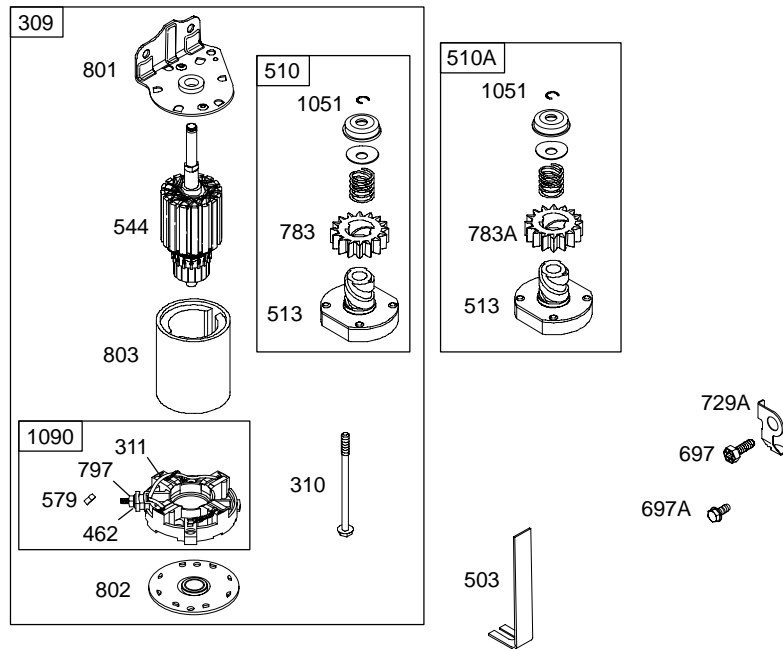

NOTE: For Replacement Starter Motor, See Reference 309.

283700

REF. NO.	PART NO.	DESCRIPTION	REF. NO.	PART NO.	DESCRIPTION	REF. NO.	PART NO.	DESCRIPTION
1	496413	Cylinder Assembly	16	693944	Crankshaft (Used After Code Date 95073100).	26	696403	Ring Set (Standard) (Used After Code Date 01060600).
2	399265	Kit-Bushing/Seal (Magneto Side)	16B	693653	Crankshaft (Used Before Code Date 95080100).			696404 Ring Set (.010" Oversize) (Used After Code Date 01060600).
3	★391086	Seal-Oil (Magneto Side)	20	★291675	Seal-Oil (PTO Side)			696405 Ring Set (.020" Oversize) (Used After Code Date 01060600).
4	494238	Sump-Engine	22	692125	Screw (Crankcase Cover/Sump)			696406 Ring Set (.030" Oversize) (Used After Code Date 01060600).
5	494240	Head-Cylinder	23	693557	Flywheel (Steel Ring Gear)			————— Note ————— 693556 Flywheel (Steel Ring Gear) Used on Type No(s). 0117, 0128, 0129, 0152, 4003, 4029.
6	691261	Washer (Cylinder Head)	23B	693555	Flywheel (Rewind Start)			————— Note ————— 499996 Ring Set (Standard) (Used Before Code Date 01060700).
7	★Ø271866	Gasket-Cylinder Head	24	222698	Key-Flywheel			392331 Ring Set (Standard) (Chrome) (Used Before Code Date 01060700).
8	495735	Breather Assembly ————— Note ————— 495734 Breather Assembly Used on Type No(s). 0115, 0126, 0128.	25	696397	Piston Assembly (Standard) (Used After Code Date 01060600).			696399 Piston Assembly (.020" Oversize) (Used After Code Date 01060600).
9	★Ø27803	Gasket-Breather			696400 Piston Assembly (.030" Oversize) (Used After Code Date 01060600).	27	691299	Lock-Piston Pin (Used After Code Date 95101500).
10	691666	Screw (Breather Assembly)			————— Note ————— 499284 Piston Assembly (Standard) (Used Before Code Date 01060700).			691792 Lock-Piston Pin (Used Before Code Date 95101600).
11	692253	Tube-Breather			499292 Piston Assembly (.020" Oversize) (Used Before Code Date 01060700).			
11A	691328	Tube-Breather						
12	★692226	Gasket-Crankcase (.015" Thick) (Standard) ————— Note ————— ★692406 Gasket-Crankcase (.005" Thick) ★692405 Gasket-Crankcase (.009" Thick)						
13	690904	Screw (Cylinder Head)						
14	691109	Stud (Cylinder Head)						
15	690946	Plug-Oil Drain						
15A	691680	Plug-Oil Drain Used on Type No(s). 0147, 0148, 0152, 0217, 1217.						

★ Engine Gasket Set-Reference 358
● Carburetor Overhaul Kit-Reference 121

◆ Carburetor Gasket Set-Reference 977
Ø Valve Gasket Set-Reference 1095