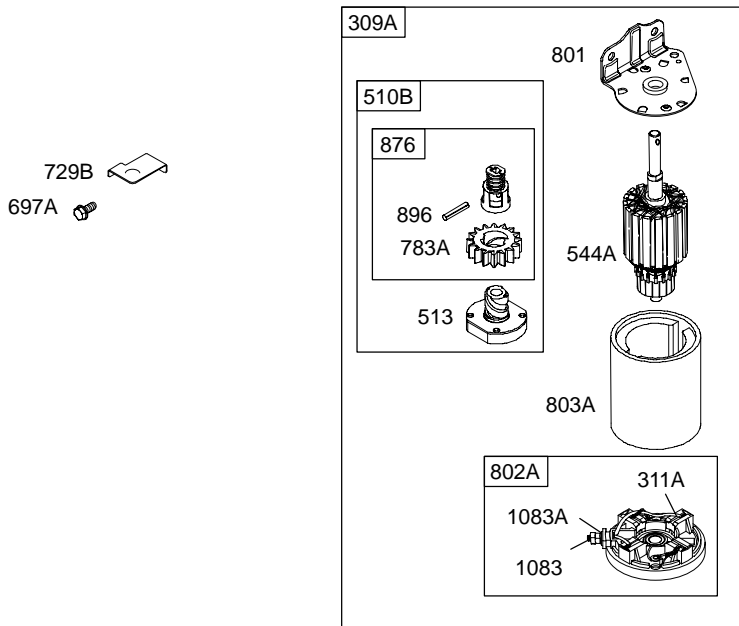

NOTE: ALL OLD STYLE STATORS USE
REFERENCE NUMBER 119 MOUNTING SCREW

NOTE: For Replacement Starter Motor, See Reference 309.

284700

REF. NO.	PART NO.	DESCRIPTION	REF. NO.	PART NO.	DESCRIPTION	REF. NO.	PART NO.	DESCRIPTION
1	496413	Cylinder Assembly	24	222698	Key-Flywheel			———— Note ————
2	399265	Kit-Bushing/Seal (Magneto Side)	25	696397	Piston Assembly (Standard) (Used After Code Date 01060600).			499996 Ring Set (Standard) (Used Before Code Date 01060700).
3	★391086	Seal-Oil (Magneto Side)						392331 Ring Set (Standard Chrome) (Used Before Code Date 01060700).
4	494238	Sump-Engine			696399 Piston Assembly (.020" Oversize) (Used After Code Date 01060600).			498998 Ring Set (.020" Oversize) (Used Before Code Date 01060700).
5	494240	Head-Cylinder						
7	∅★271866	Gasket-Cylinder Head						
8	495735	Breather Assembly						
9	∅★27803	Gasket-Breather						
10	691666	Screw (Breather Assembly)			696400 Piston Assembly (.030" Oversize) (Used After Code Date 01060600).			
11	692253	Tube-Breather						
12	★692226	Gasket-Crankcase (.015" Thick) (Standard)						
		———— Note ————			———— Note ————			
		★692406 Gasket-Crankcase (.005" Thick)			499284 Piston Assembly (Standard) (Used Before Code Date 01060700).	27	691299	Lock-Piston Pin (Used After Code Date 95101500).
		★692405 Gasket-Crankcase (.009" Thick)						———— Note ————
13	690904	Screw (Cylinder Head)			499292 Piston Assembly (.020" Oversize) (Used Before Code Date 01060700).			691792 Lock-Piston Pin (Used Before Code Date 95101600).
15	690946	Plug-Oil Drain						
15A	691680	Plug-Oil Drain Used on Type No(s). 0147, 1147.	26	696403	Ring Set (Standard) (Used After Code Date 01060600).			299691 Pin-Piston (Standard) (Used Before Code Date 95101600).
16	693944	Crankshaft (Used After Code Date 95073100).			696404 Ring Set (.010" Oversize) (Used After Code Date 01060600).			498320 Pin-Piston (.005" Oversize) (Used After Code Date 95101500).
16B	693653	Crankshaft (Used Before Code Date 95080100).						
20	★291675	Seal-Oil (PTO Side)			696405 Ring Set (.020" Oversize) (Used After Code Date 01060600).			391286 Pin-Piston (.005" Oversize) (Used Before Code Date 95101600).
22	692125	Screw (Crankcase Cover/Sump)			696406 Ring Set (.030" Oversize) (Used After Code Date 01060600).			
23	693557	Flywheel (Steel Ring Gear) (Used After Code Date 98091300).						
		———— Note ————						
		693556 Flywheel (Steel Ring Gear) Used on Type No(s). 1150.						495490 Rod-Connecting (Standard) (.020" Undersize)
23B	693555	Flywheel (Rewind Start)						