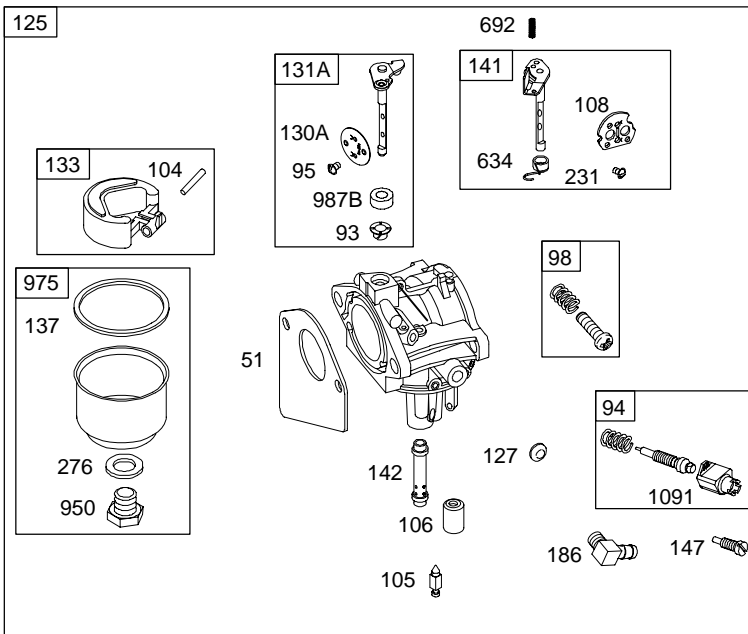

NIKKI

WALBRO

WALBRO

NIKKI