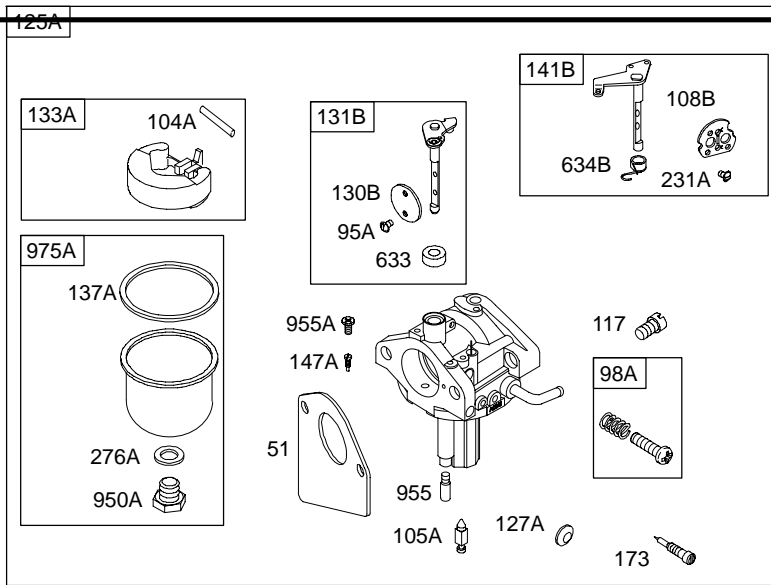

NIKKI

WALBRO

WALBRO

NIKKI