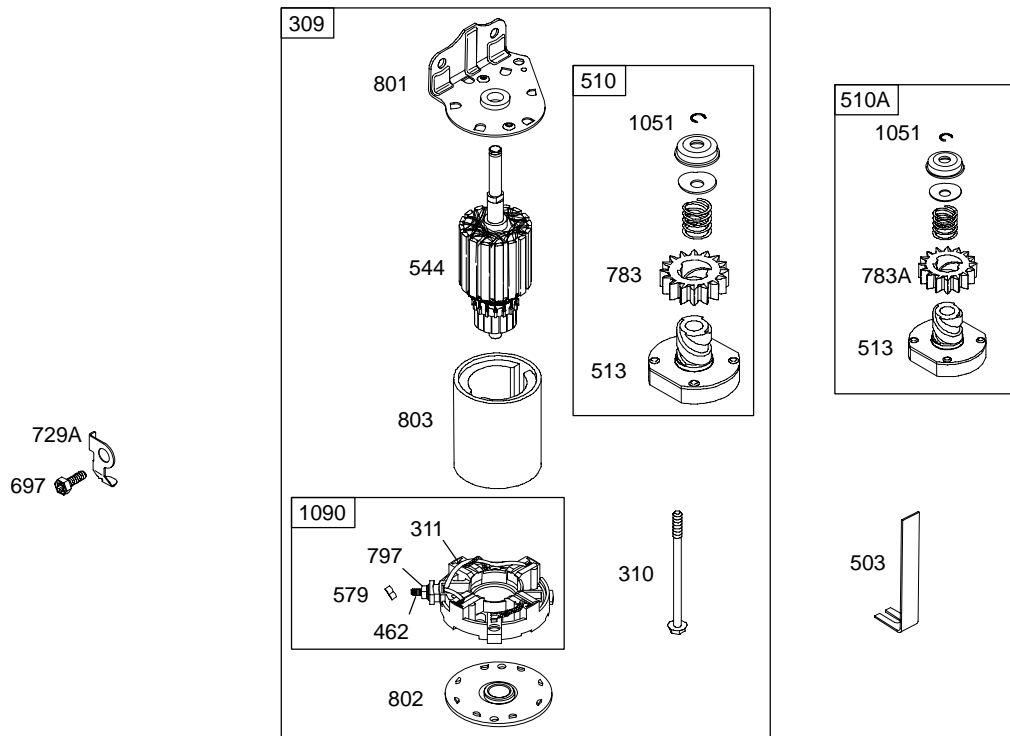

NOTE: ALL OLD STYLE STATORS USE
REFERENCE NUMBER 119 MOUNTING SCREW

NOTE: For Replacement Starter Motor, See Reference 309.

284700

REF. NO.	PART NO.	DESCRIPTION	REF. NO.	PART NO.	DESCRIPTION	REF. NO.	PART NO.	DESCRIPTION
1	496413	Cylinder Assembly	24	222698	Key-Flywheel			———— Note ————
2	399265	Kit-Bushing/Seal (Magneto Side)	25	696397	Piston Assembly (Standard) (Used After Code Date 01060600).			499996 Ring Set (Standard) (Used Before Code Date 01060700).
3	★391086	Seal-Oil (Magneto Side)						392331 Ring Set (Standard Chrome) (Used Before Code Date 01060700).
4	494238	Sump-Engine			696399 Piston Assembly (.020" Oversize) (Used After Code Date 01060600).			498998 Ring Set (.020" Oversize) (Used Before Code Date 01060700).
5	494240	Head-Cylinder						
7	∅★271866	Gasket-Cylinder Head						
8	495735	Breather Assembly						
9	∅★27803	Gasket-Breather						
10	691666	Screw (Breather Assembly)			696400 Piston Assembly (.030" Oversize) (Used After Code Date 01060600).			
11	692253	Tube-Breather						
12	★692226	Gasket-Crankcase (.015" Thick) (Standard)						
		———— Note ————			———— Note ————			
		★692406 Gasket-Crankcase (.005" Thick)			499284 Piston Assembly (Standard) (Used Before Code Date 01060700).	27	691299	Lock-Piston Pin (Used After Code Date 95101500).
		★692405 Gasket-Crankcase (.009" Thick)						———— Note ————
13	690904	Screw (Cylinder Head)			499292 Piston Assembly (.020" Oversize) (Used Before Code Date 01060700).			691792 Lock-Piston Pin (Used Before Code Date 95101600).
15	690946	Plug-Oil Drain						
15A	691680	Plug-Oil Drain Used on Type No(s). 0147, 1147.	26	696403	Ring Set (Standard) (Used After Code Date 01060600).			299691 Pin-Piston (Standard) (Used Before Code Date 95101600).
16	693944	Crankshaft (Used After Code Date 95073100).			696404 Ring Set (.010" Oversize) (Used After Code Date 01060600).			498320 Pin-Piston (.005" Oversize) (Used After Code Date 95101500).
16B	693653	Crankshaft (Used Before Code Date 95080100).						
20	★291675	Seal-Oil (PTO Side)			696405 Ring Set (.020" Oversize) (Used After Code Date 01060600).			391286 Pin-Piston (.005" Oversize) (Used Before Code Date 95101600).
22	692125	Screw (Crankcase Cover/Sump)			696406 Ring Set (.030" Oversize) (Used After Code Date 01060600).			
23	693557	Flywheel (Steel Ring Gear) (Used After Code Date 98091300).						
		———— Note ————						
		693556 Flywheel (Steel Ring Gear) Used on Type No(s). 1150.						495490 Rod-Connecting (Standard) (.020" Undersize)
23B	693555	Flywheel (Rewind Start)						