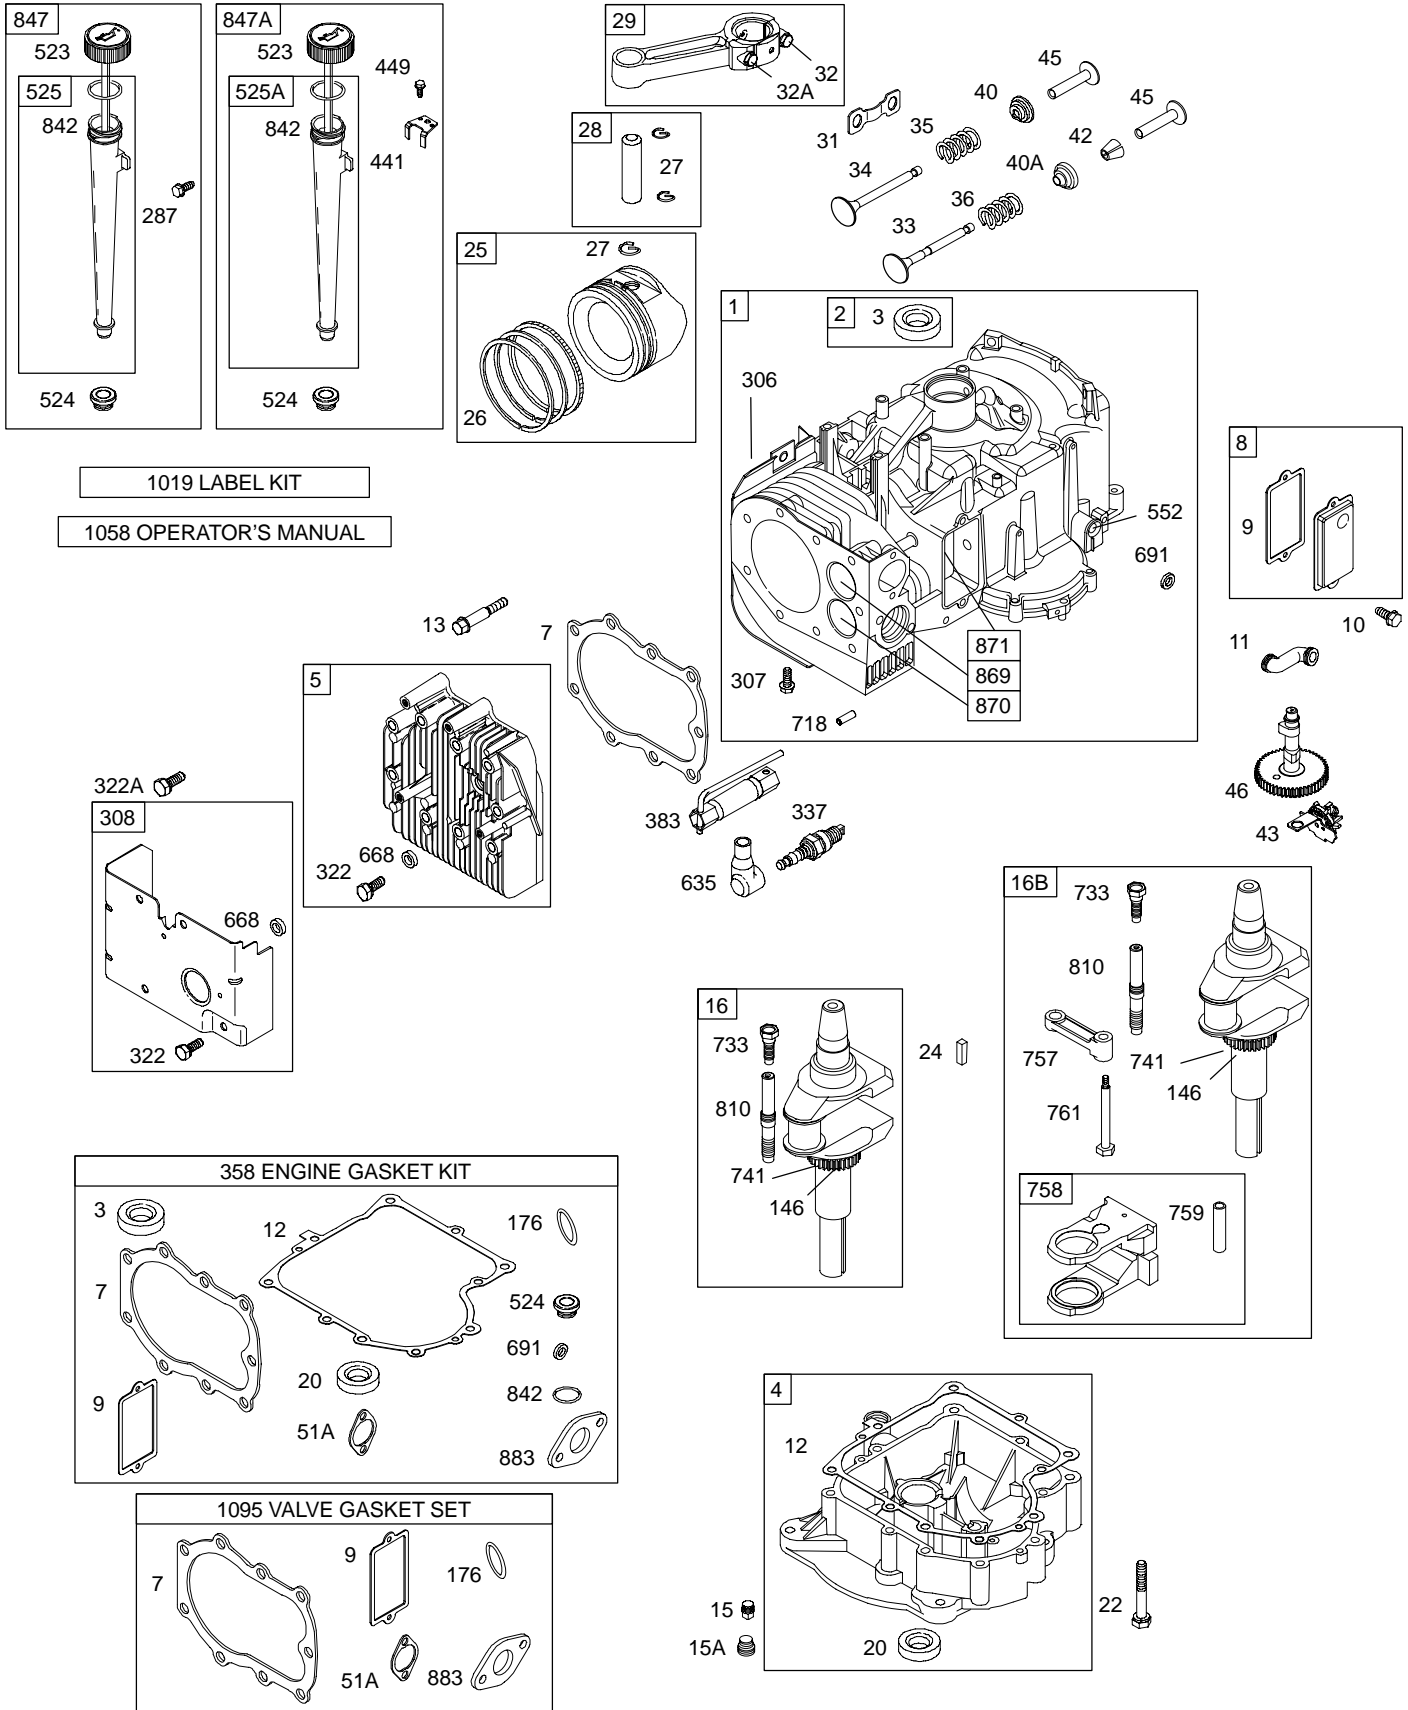

284700

1019 LABEL KIT

1058 OPERATOR'S MANUAL