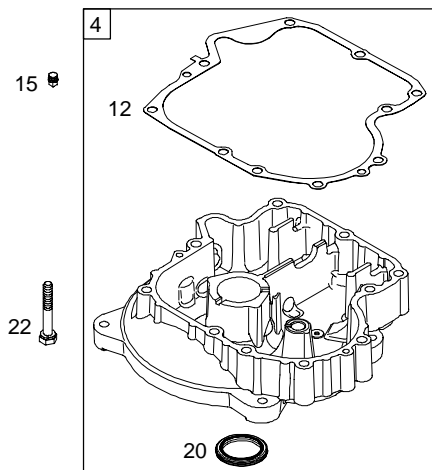

Illustrations cover a range of engines. Parts shown without corresponding text may not be used on your specific engine.