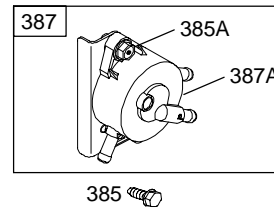

Illustrations cover a range of engines. Parts shown without corresponding text may not be used on your specific engine.