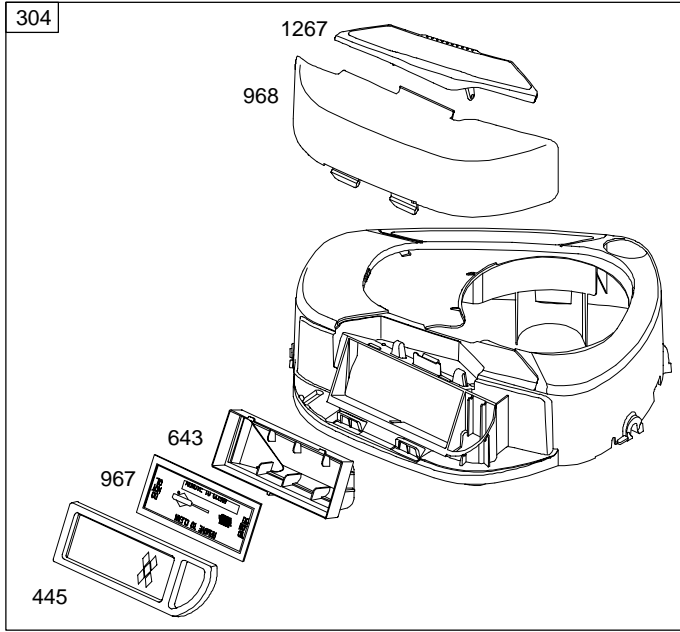

284H00

Illustrated Parts List

Model Series

284H00

TYPE NUMBERS
0110 Through 0132.

TABLE OF CONTENTS

Air Cleaner	5
Alternator	7
Blower Housing	5
Camshaft	2
Carburetor	4
Controls	7
Crankshaft	2
Cylinder	2
Cylinder Head	3
Electric Starter	7
Engine Sump	2
Exhaust System	5
Flywheel	6
Fuel Supply	4
Gasket Set – Engine	2
Gasket Set – Valve	3
Governor Spring	7
Ignition	7
Intake Manifold	3
Kit – Carburetor Overhaul	4
Lubrication	3
Piston, Rings, Connecting Rod	2
Rewind Starter	6
Valves	3

1019 LABEL KIT

1058 OWNER'S MANUAL

1330 REPAIR MANUAL

Illustrations cover a range of engines. Parts shown without corresponding text may not be used on your specific engine.

Illustrations cover a range of engines. Parts shown without corresponding text may not be used on your specific engine.