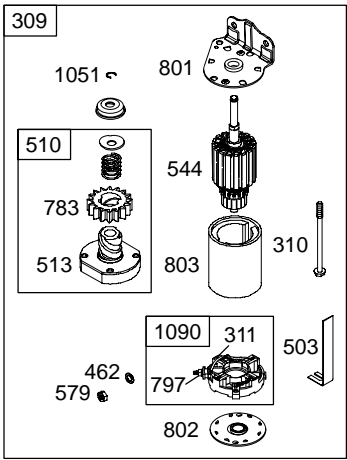

DC ONLY	DUAL CIRCUIT	TRI CIRCUIT	10 AMP
474	474A  1059	474B  1059	474C  1059
877A 	877 	877B 	877C 
578 	878 	878A 	578 

NOTE: All stators use a No. 1119 mounting screw. 

NOTE: The proper flywheel part number and/or the alternator magnet size will determine the alternator type or output. See repair instruction manual for additional information.