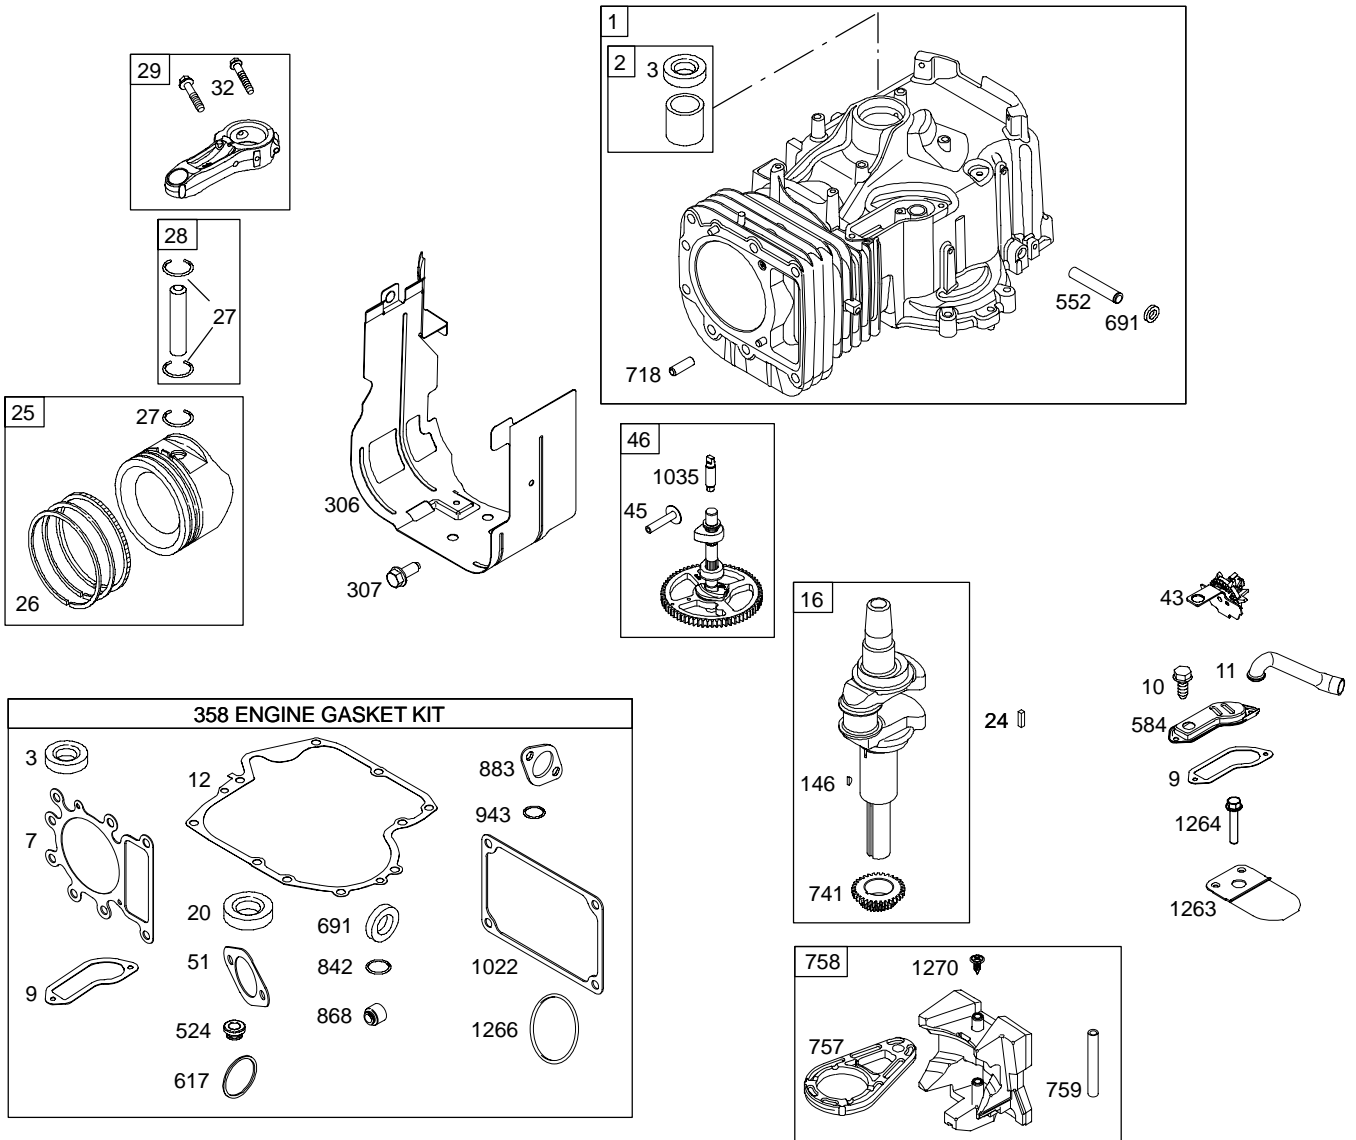

1019 LABEL KIT

1058 OWNER'S MANUAL

1330 REPAIR MANUAL