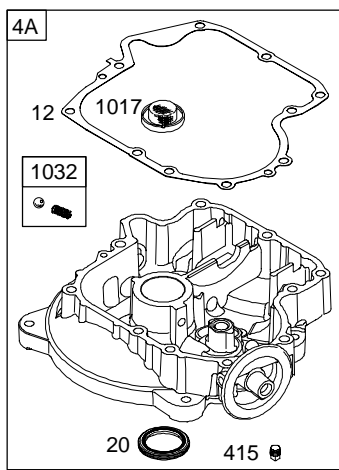

Illustrations cover a range of engines. Parts shown without corresponding text may not be used on your specific engine.