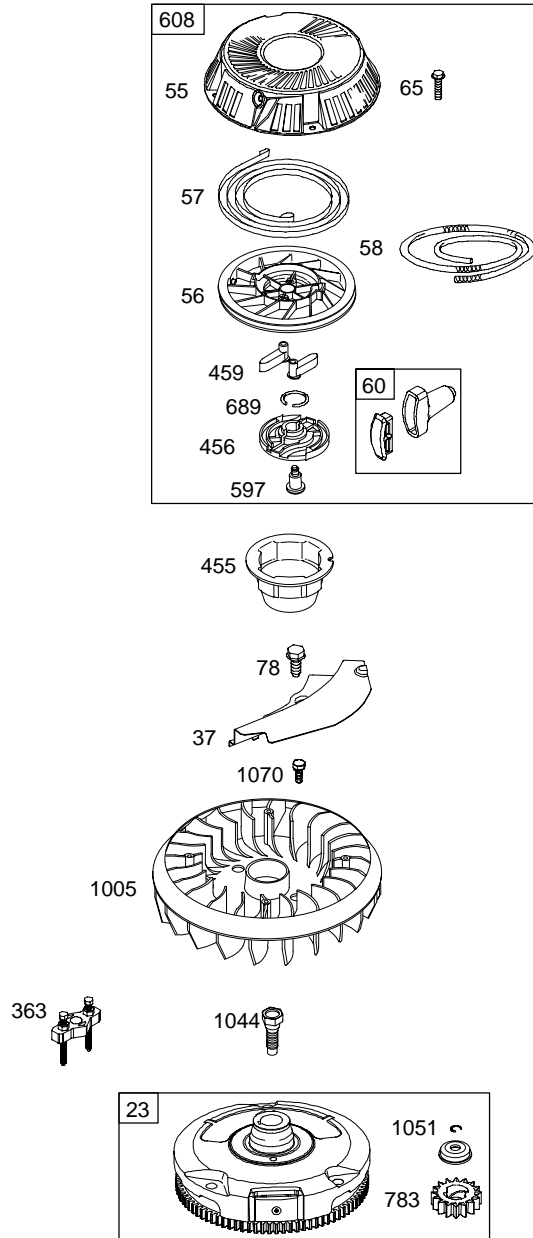

Illustrations cover a range of engines. Parts shown without corresponding text may not be used on your specific engine.

DC ONLY	DUAL CIRCUIT	TRI CIRCUIT	10 AMP
474	474A 1059	474B 1059	474C 1059
877A	877	877B	877C
578	878	878A	578

NOTE: All stators use a No. 1119 mounting screw.

NOTE: The proper flywheel part number and/or the alternator magnet size will determine the alternator type or output. See repair instruction manual for additional information.