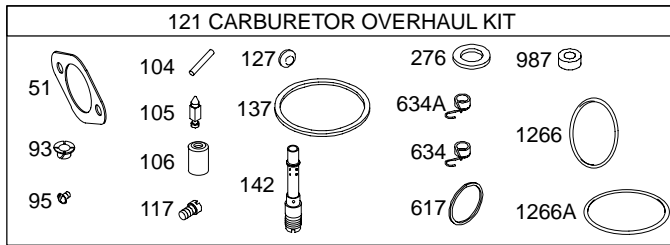

284H00

Illustrated Parts List

Model Series

284H00

TYPE NUMBERS
0110 Through 0132.

TABLE OF CONTENTS

Air Cleaner	5
Alternator	7
Blower Housing	5
Camshaft	2
Carburetor	4
Controls	7
Crankshaft	2
Cylinder	2
Cylinder Head	3
Electric Starter	7
Engine Sump	2
Exhaust System	5
Flywheel	6
Fuel Supply	4
Gasket Set – Engine	2
Gasket Set – Valve	3
Governor Spring	7
Ignition	7
Intake Manifold	3
Kit – Carburetor Overhaul	4
Lubrication	3
Piston, Rings, Connecting Rod	2
Rewind Starter	6
Valves	3

1019 LABEL KIT

1058 OWNER'S MANUAL

1330 REPAIR MANUAL

Illustrations cover a range of engines. Parts shown without corresponding text may not be used on your specific engine.

Illustrations cover a range of engines. Parts shown without corresponding text may not be used on your specific engine.

1036 EMISSION LABEL

Illustrations cover a range of engines. Parts shown without corresponding text may not be used on your specific engine.

Illustrations cover a range of engines. Parts shown without corresponding text may not be used on your specific engine.