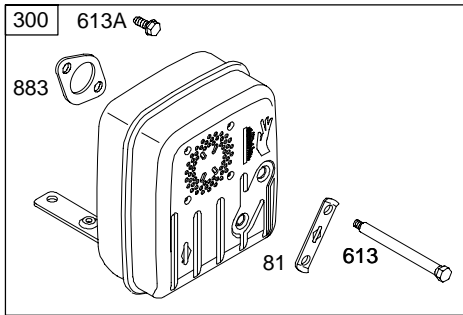

Illustrations cover a range of engines. Parts shown without corresponding text may not be used on your specific engine.