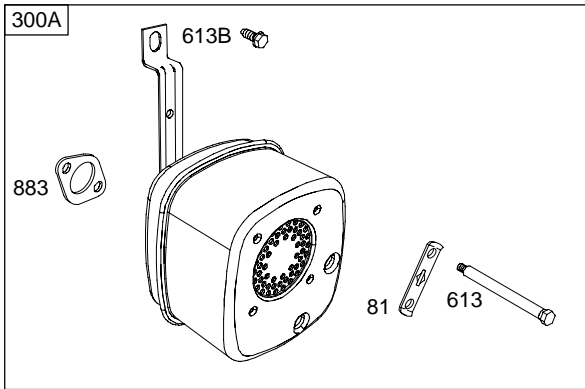

Illustrations cover a range of engines. Parts shown without corresponding text may not be used on your specific engine.