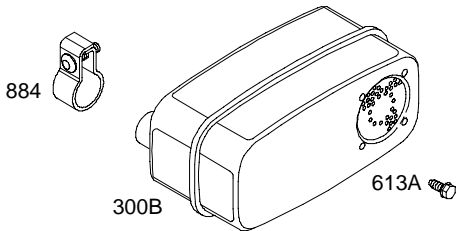

1036 EMISSION LABEL