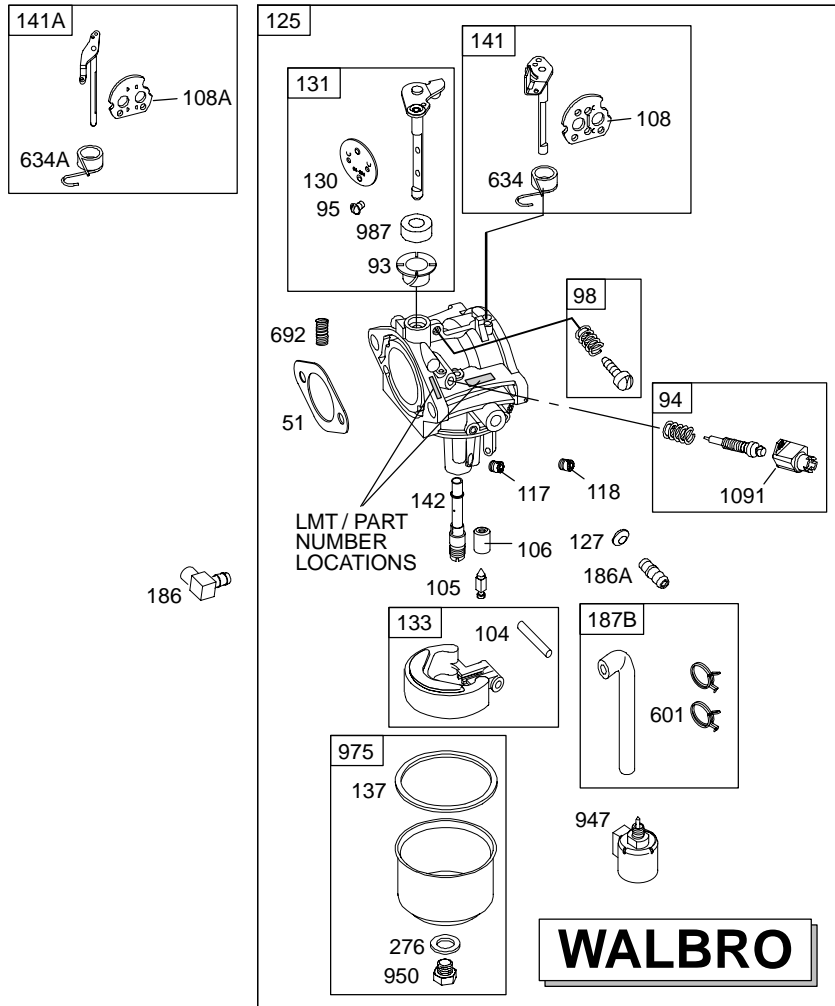

Illustrations cover a range of engines. Parts shown without corresponding text may not be used on your specific engine.