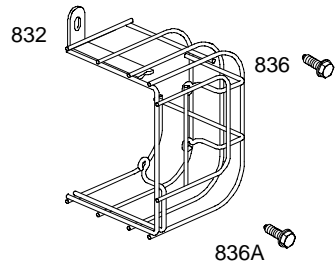

1036 EMISSION LABEL