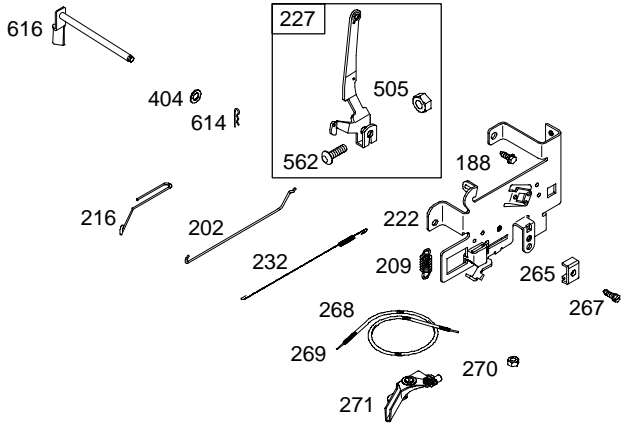

284H00

Illustrated Parts List

Model Series

284H00

TYPE NUMBERS
0110 Through 0132.

TABLE OF CONTENTS

Air Cleaner	5
Alternator	7
Blower Housing	5
Camshaft	2
Carburetor	4
Controls	7
Crankshaft	2
Cylinder	2
Cylinder Head	3
Electric Starter	7
Engine Sump	2
Exhaust System	5
Flywheel	6
Fuel Supply	4
Gasket Set – Engine	2
Gasket Set – Valve	3
Governor Spring	7
Ignition	7
Intake Manifold	3
Kit – Carburetor Overhaul	4
Lubrication	3
Piston, Rings, Connecting Rod	2
Rewind Starter	6
Valves	3

1036 EMISSION LABEL

Illustrations cover a range of engines. Parts shown without corresponding text may not be used on your specific engine.

Illustrations cover a range of engines. Parts shown without corresponding text may not be used on your specific engine.

DC ONLY	DUAL CIRCUIT	TRI CIRCUIT	10 AMP
474	474A  1059	474B  1059	474C  1059
877A 	877 	877B 	877C 
578 	878 	878A 	578 

NOTE: All stators use a No. 1119 mounting screw. 

NOTE: The proper flywheel part number and/or the alternator magnet size will determine the alternator type or output. See repair instruction manual for additional information.